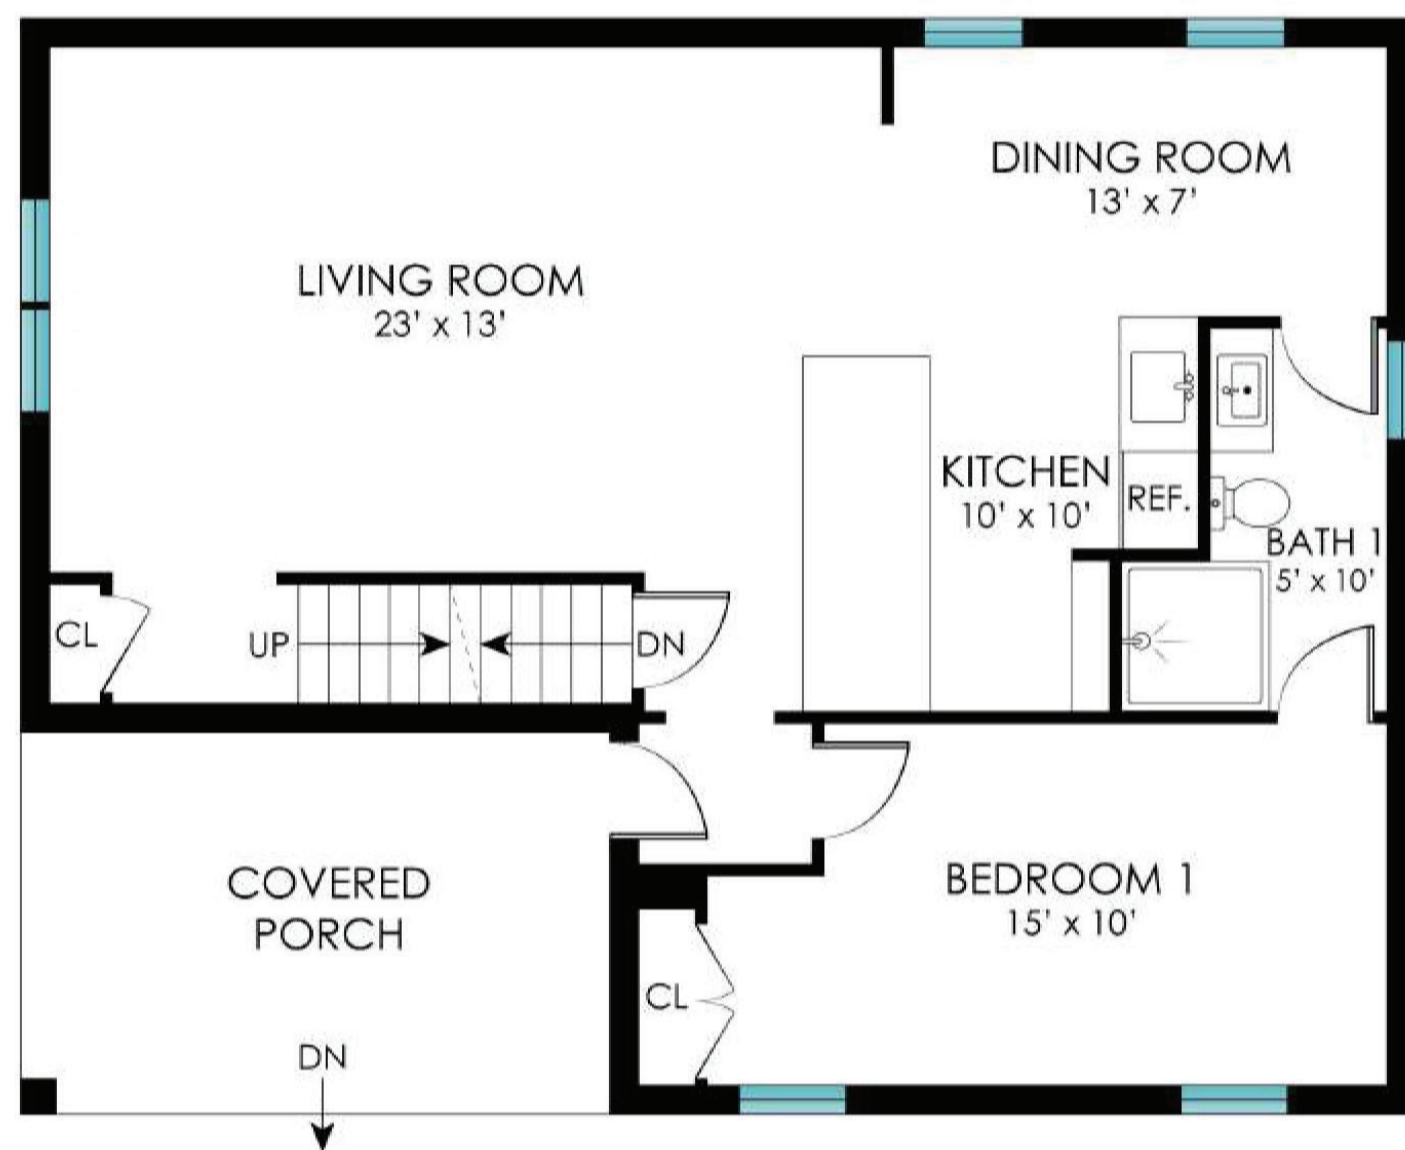

SECOND FLOOR

MAIN HOUSE

32 Davids Lane, East Hampton Village

**Brown
Harris
Stevens**

Scale in feet. Indicative only. Dimensions are approximate. All information contained herein is gathered from sources believed to be reliable. However, accuracy is not guaranteed and interested persons should rely on their own enquiries.

THIRD FLOOR

BASEMENT

MAIN HOUSE

32 Davids Lane, East Hampton Village

**Brown
Harris
Stevens**

Scale in feet. Indicative only. Dimensions are approximate. All information contained herein is gathered from sources believed to be reliable. However, accuracy is not guaranteed and interested persons should rely on their own enquiries.

DETACHED GARAGE

32 Davids Lane, East Hampton Village

**Brown
Harris
Stevens**

Scale in feet. Indicative only. Dimensions are approximate. All information contained herein is gathered from sources believed to be reliable. However, accuracy is not guaranteed and interested persons should rely on their own enquiries.

FIRST FLOOR

SECOND FLOOR

BASEMENT

GUEST HOUSE

32 Davids Lane, East Hampton Village

Scale in feet. Indicative only. Dimensions are approximate. All information contained herein is gathered from sources believed to be reliable. However, accuracy is not guaranteed and interested persons should rely on their own enquiries.