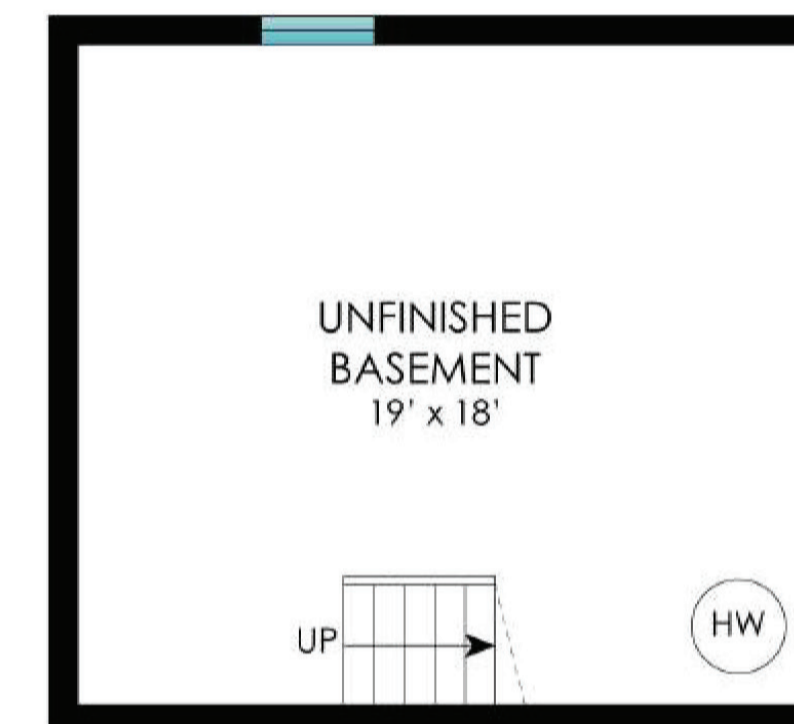

DETACHED GARAGE

32 Davids Lane, East Hampton Village

**Brown
Harris
Stevens**

Scale in feet. Indicative only. Dimensions are approximate. All information contained herein is gathered from sources believed to be reliable. However, accuracy is not guaranteed and interested persons should rely on their own enquiries.

FIRST FLOOR

SECOND FLOOR

BASEMENT

GUEST HOUSE

32 Davids Lane, East Hampton Village

Scale in feet. Indicative only. Dimensions are approximate. All information contained herein is gathered from sources believed to be reliable. However, accuracy is not guaranteed and interested persons should rely on their own enquiries.