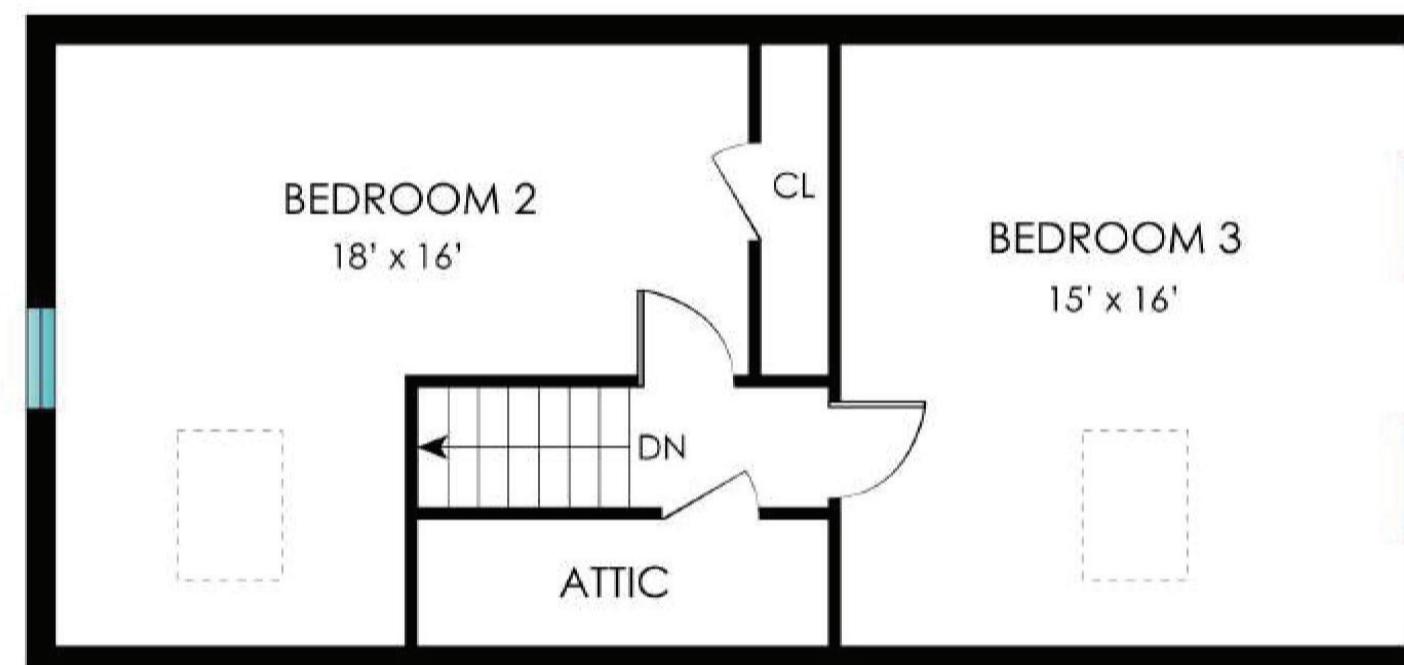

THIRD FLOOR

BASEMENT

MAIN HOUSE

32 Davids Lane, East Hampton Village

**Brown
Harris
Stevens**

Scale in feet. Indicative only. Dimensions are approximate. All information contained herein is gathered from sources believed to be reliable. However, accuracy is not guaranteed and interested persons should rely on their own enquiries.

DETACHED GARAGE

32 Davids Lane, East Hampton Village

**Brown
Harris
Stevens**

Scale in feet. Indicative only. Dimensions are approximate. All information contained herein is gathered from sources believed to be reliable. However, accuracy is not guaranteed and interested persons should rely on their own enquiries.

FIRST FLOOR

SECOND FLOOR

BASEMENT

GUEST HOUSE

32 Davids Lane, East Hampton Village

Scale in feet. Indicative only. Dimensions are approximate. All information contained herein is gathered from sources believed to be reliable. However, accuracy is not guaranteed and interested persons should rely on their own enquiries.