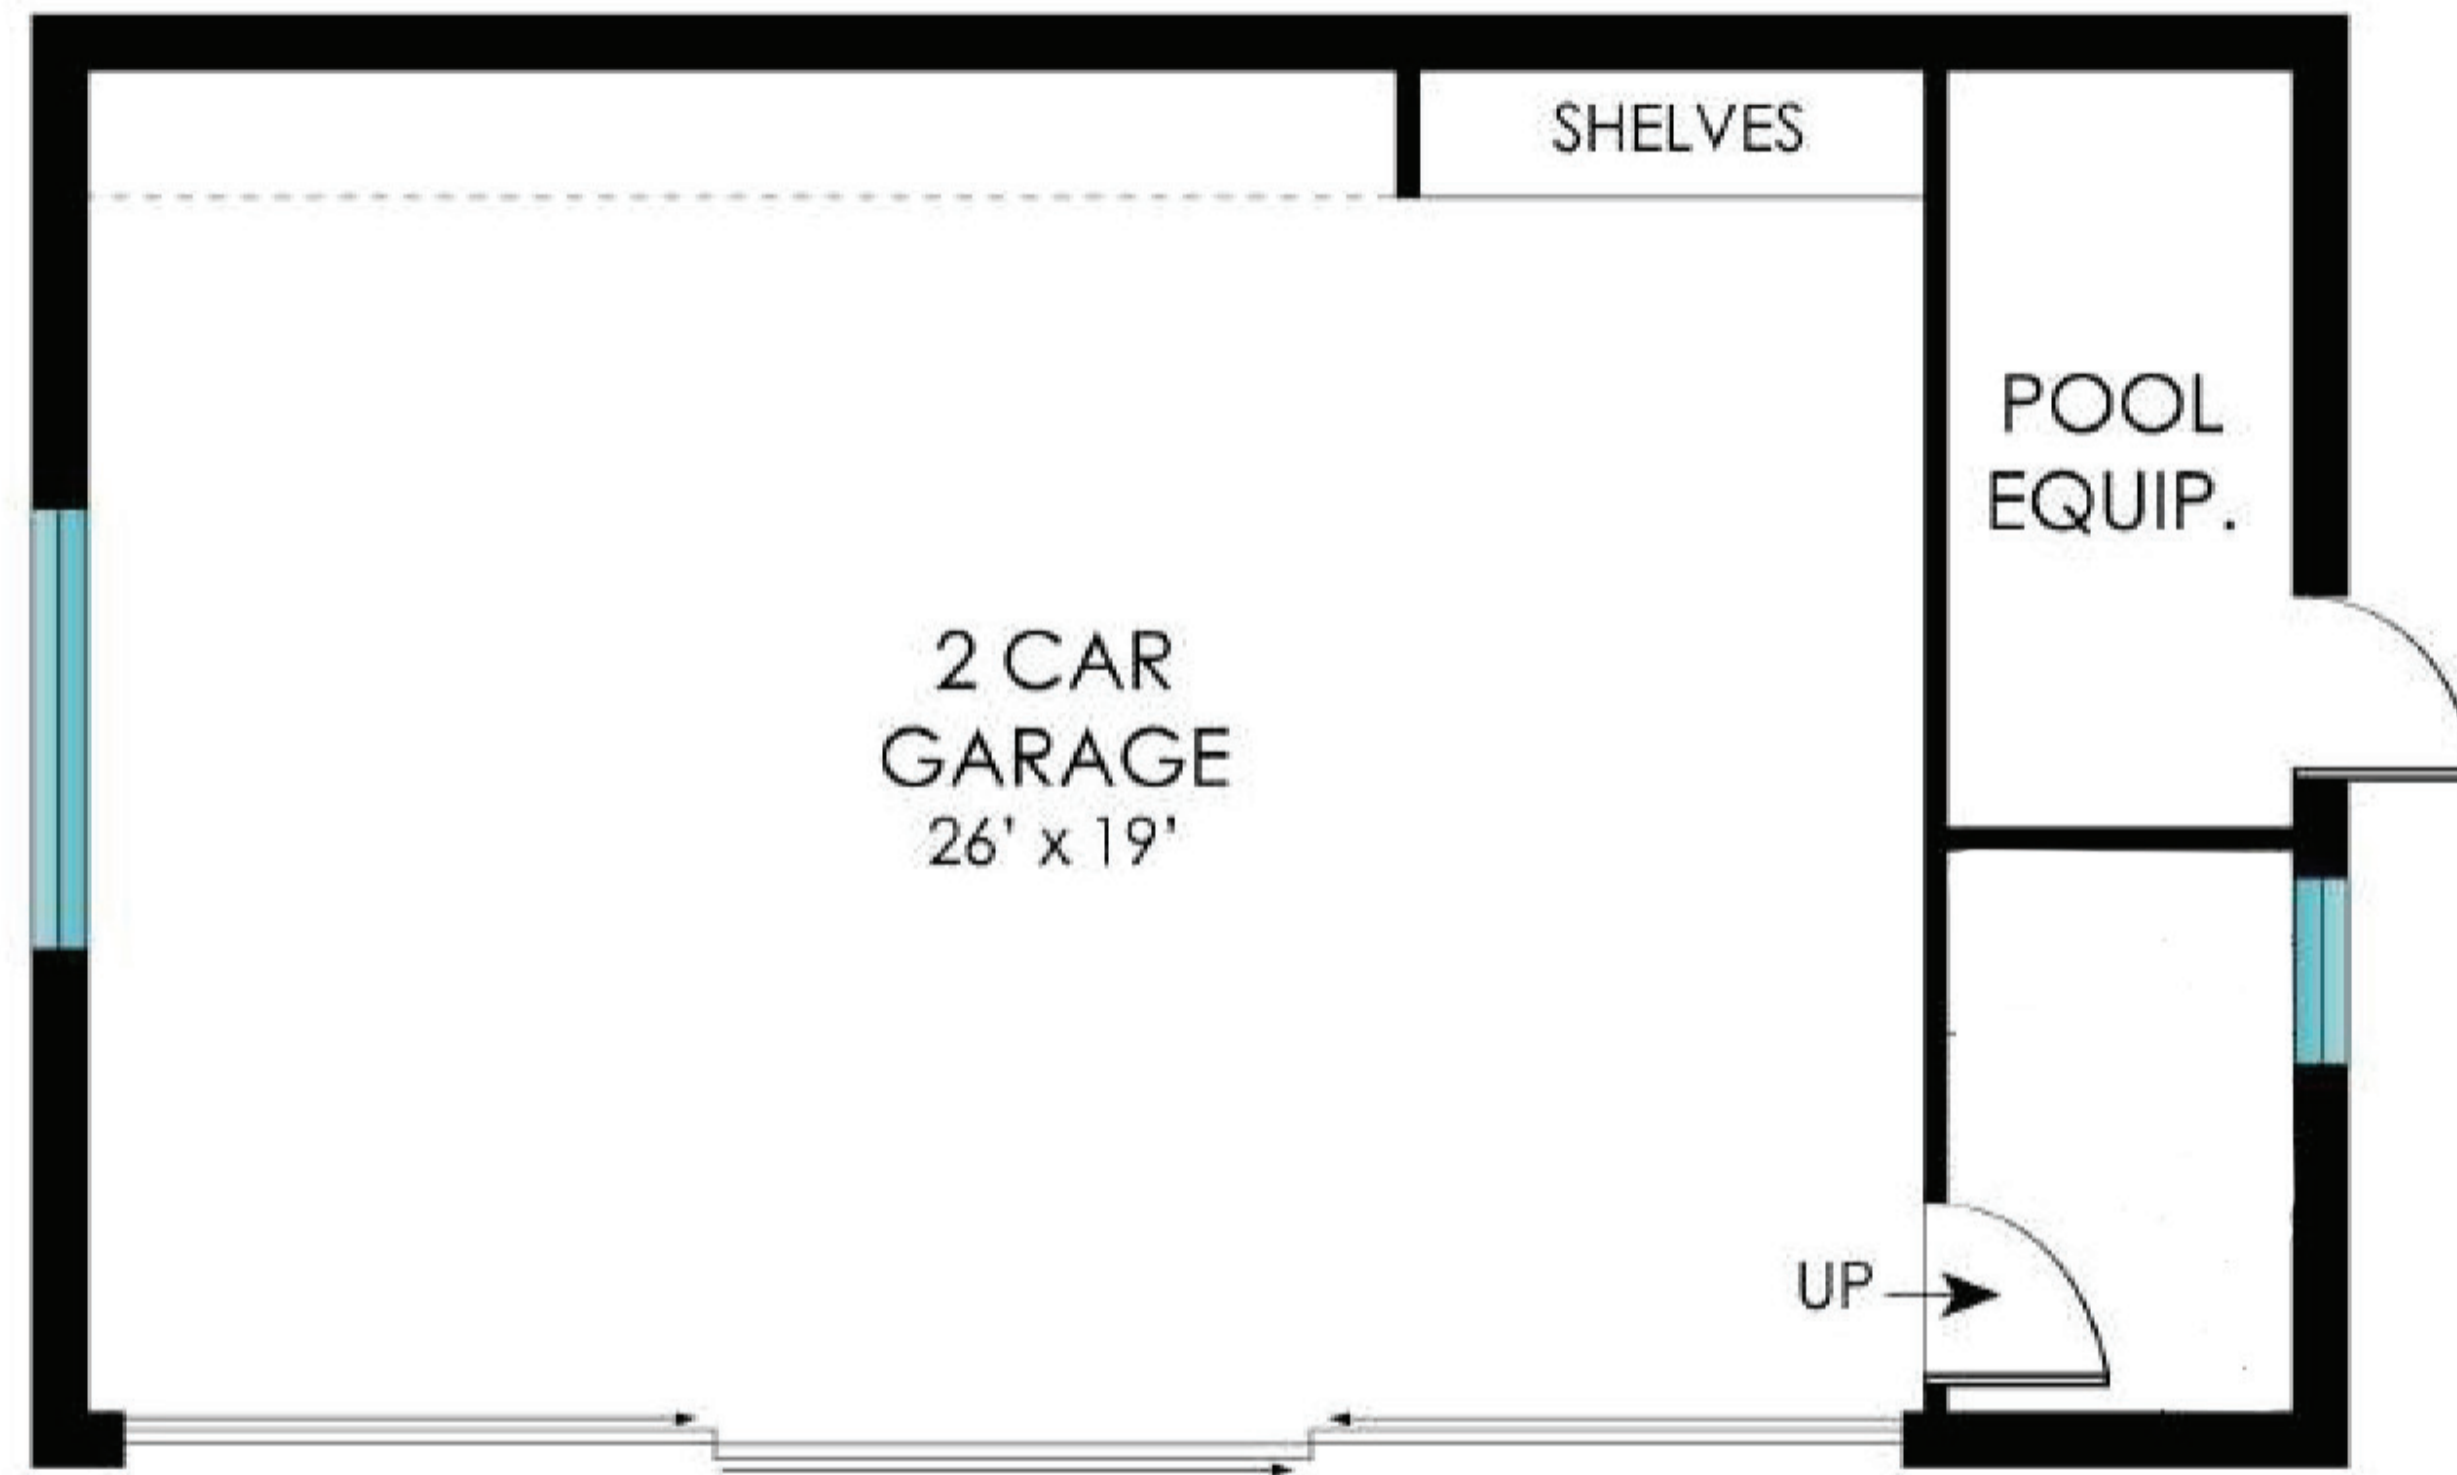

SECOND FLOOR

MAIN HOUSE

32 Davids Lane, East Hampton Village

**Brown
Harris
Stevens**

Scale in feet. Indicative only. Dimensions are approximate. All information contained herein is gathered from sources believed to be reliable. However, accuracy is not guaranteed and interested persons should rely on their own enquiries.

THIRD FLOOR

BASEMENT

MAIN HOUSE

32 Davids Lane, East Hampton Village

**Brown
Harris
Stevens**

Scale in feet. Indicative only. Dimensions are approximate. All information contained herein is gathered from sources believed to be reliable. However, accuracy is not guaranteed and interested persons should rely on their own enquiries.

DETACHED GARAGE

32 Davids Lane, East Hampton Village

**Brown
Harris
Stevens**

Scale in feet. Indicative only. Dimensions are approximate. All information contained herein is gathered from sources believed to be reliable. However, accuracy is not guaranteed and interested persons should rely on their own enquiries.

FIRST FLOOR

SECOND FLOOR

BASEMENT

GUEST HOUSE

32 Davids Lane, East Hampton Village

Scale in feet. Indicative only. Dimensions are approximate. All information contained herein is gathered from sources believed to be reliable. However, accuracy is not guaranteed and interested persons should rely on their own enquiries.