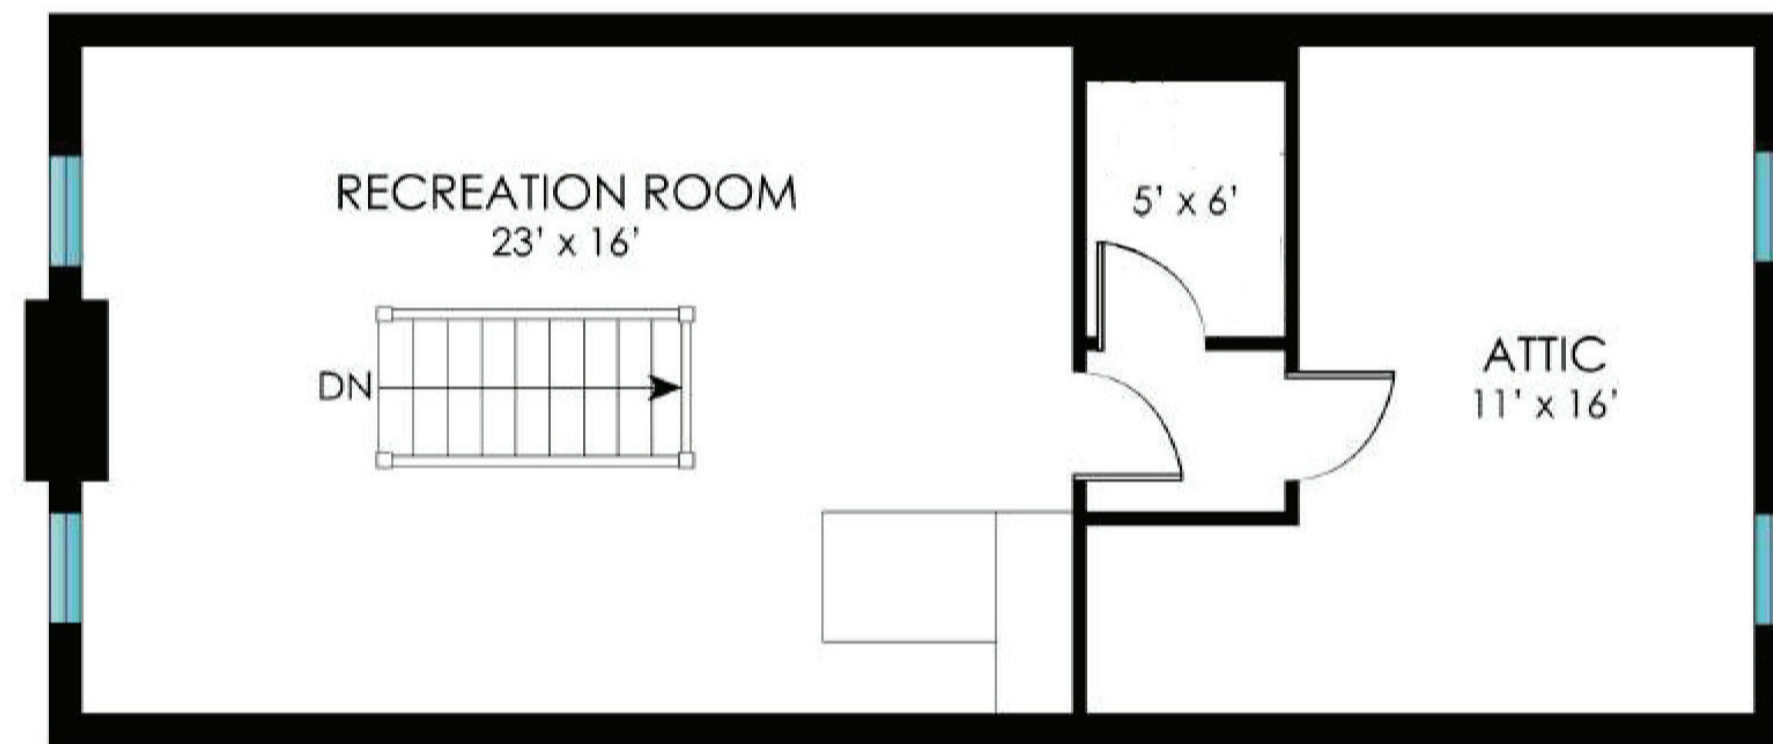

MAIN HOUSE

32 Davids Lane, East Hampton Village

Scale in feet. Indicative only. Dimensions are approximate. All information contained herein is gathered from sources believed to be reliable. However, accuracy is not guaranteed and interested persons should rely on their own enquiries.

SECOND FLOOR

MAIN HOUSE

32 Davids Lane, East Hampton Village

**Brown
Harris
Stevens**

Scale in feet. Indicative only. Dimensions are approximate. All information contained herein is gathered from sources believed to be reliable. However, accuracy is not guaranteed and interested persons should rely on their own enquiries.

THIRD FLOOR

BASEMENT

MAIN HOUSE

32 Davids Lane, East Hampton Village

**Brown
Harris
Stevens**

Scale in feet. Indicative only. Dimensions are approximate. All information contained herein is gathered from sources believed to be reliable. However, accuracy is not guaranteed and interested persons should rely on their own enquiries.

FIRST FLOOR

SECOND FLOOR

BASEMENT

GUEST HOUSE

32 Davids Lane, East Hampton Village

Scale in feet. Indicative only. Dimensions are approximate. All information contained herein is gathered from sources believed to be reliable. However, accuracy is not guaranteed and interested persons should rely on their own enquiries.