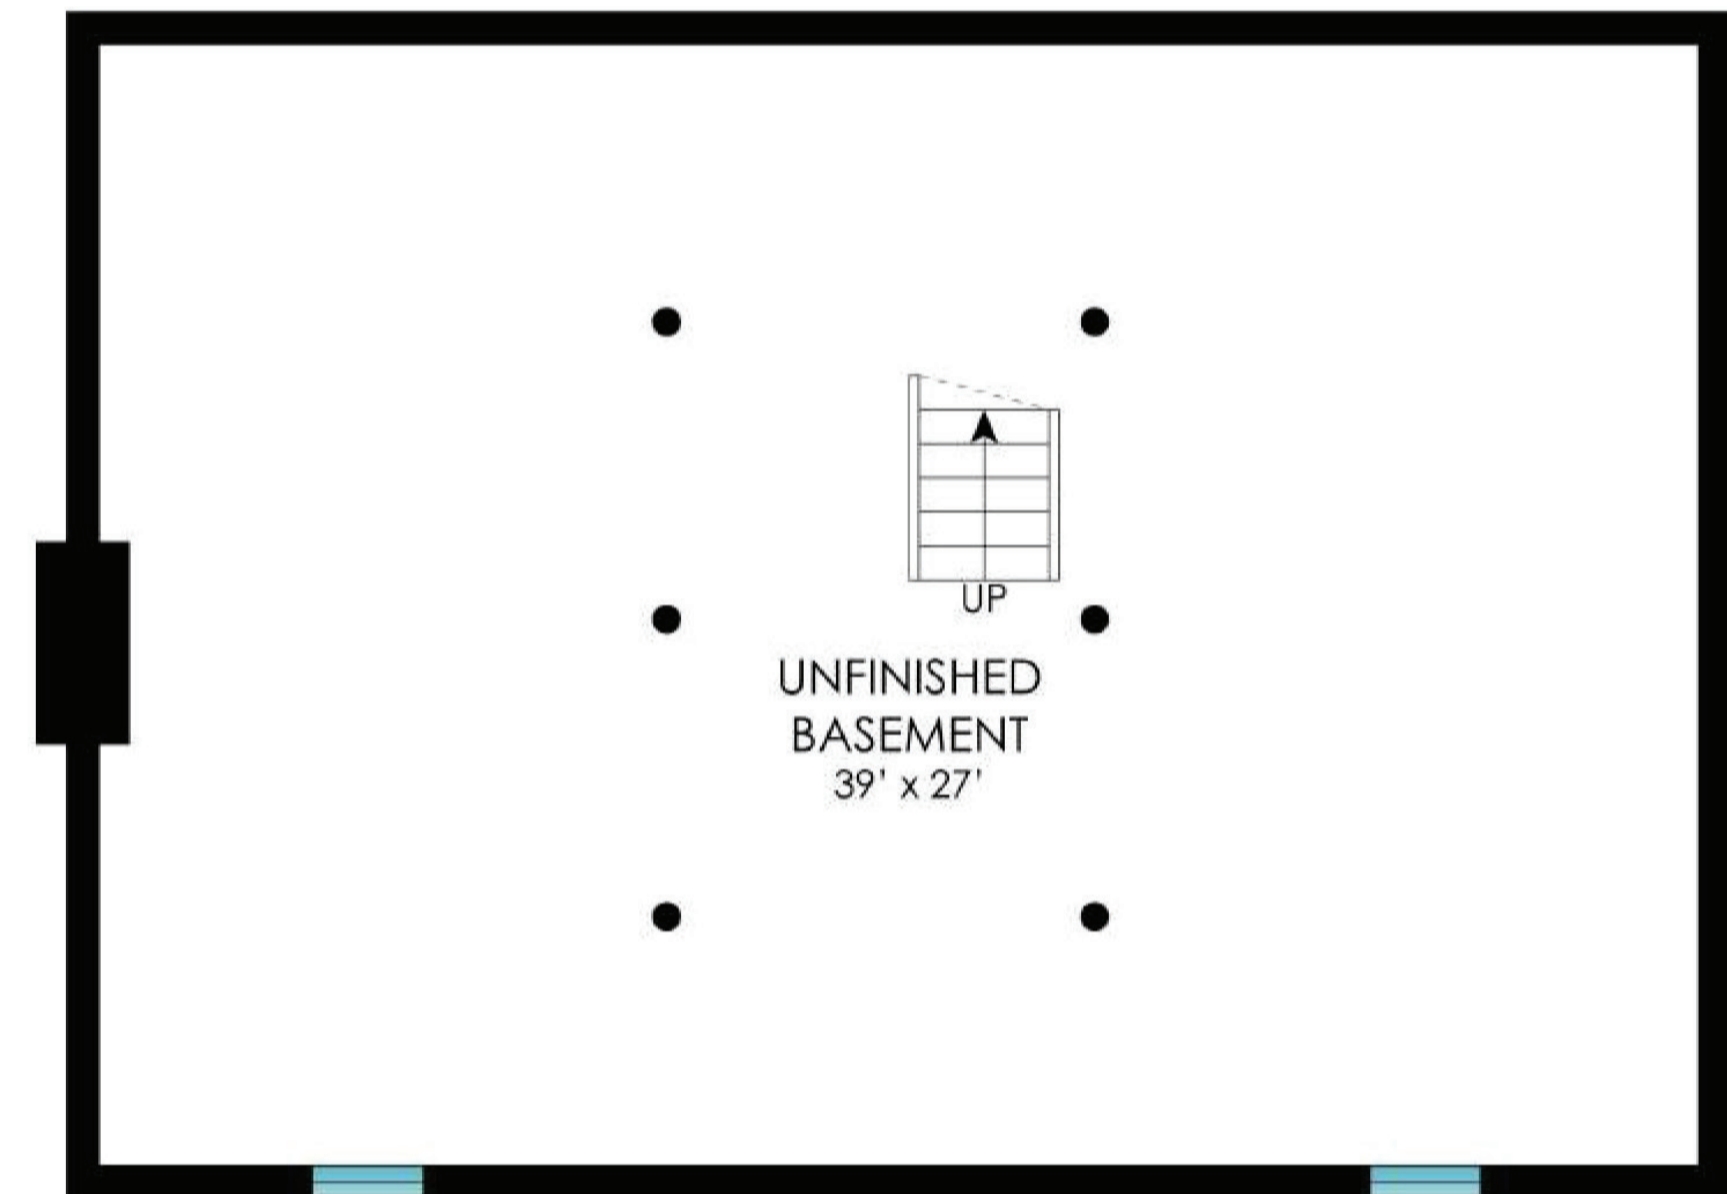

MAIN HOUSE

32 Davids Lane, East Hampton Village

Scale in feet. Indicative only. Dimensions are approximate. All information contained herein is gathered from sources believed to be reliable. However, accuracy is not guaranteed and interested persons should rely on their own enquiries.

SECOND FLOOR

MAIN HOUSE

32 Davids Lane, East Hampton Village

**Brown
Harris
Stevens**

Scale in feet. Indicative only. Dimensions are approximate. All information contained herein is gathered from sources believed to be reliable. However, accuracy is not guaranteed and interested persons should rely on their own enquiries.

THIRD FLOOR

BASEMENT

MAIN HOUSE

32 Davids Lane, East Hampton Village

**Brown
Harris
Stevens**

Scale in feet. Indicative only. Dimensions are approximate. All information contained herein is gathered from sources believed to be reliable. However, accuracy is not guaranteed and interested persons should rely on their own enquiries.

DETACHED GARAGE

32 Davids Lane, East Hampton Village

**Brown
Harris
Stevens**

Scale in feet. Indicative only. Dimensions are approximate. All information contained herein is gathered from sources believed to be reliable. However, accuracy is not guaranteed and interested persons should rely on their own enquiries.