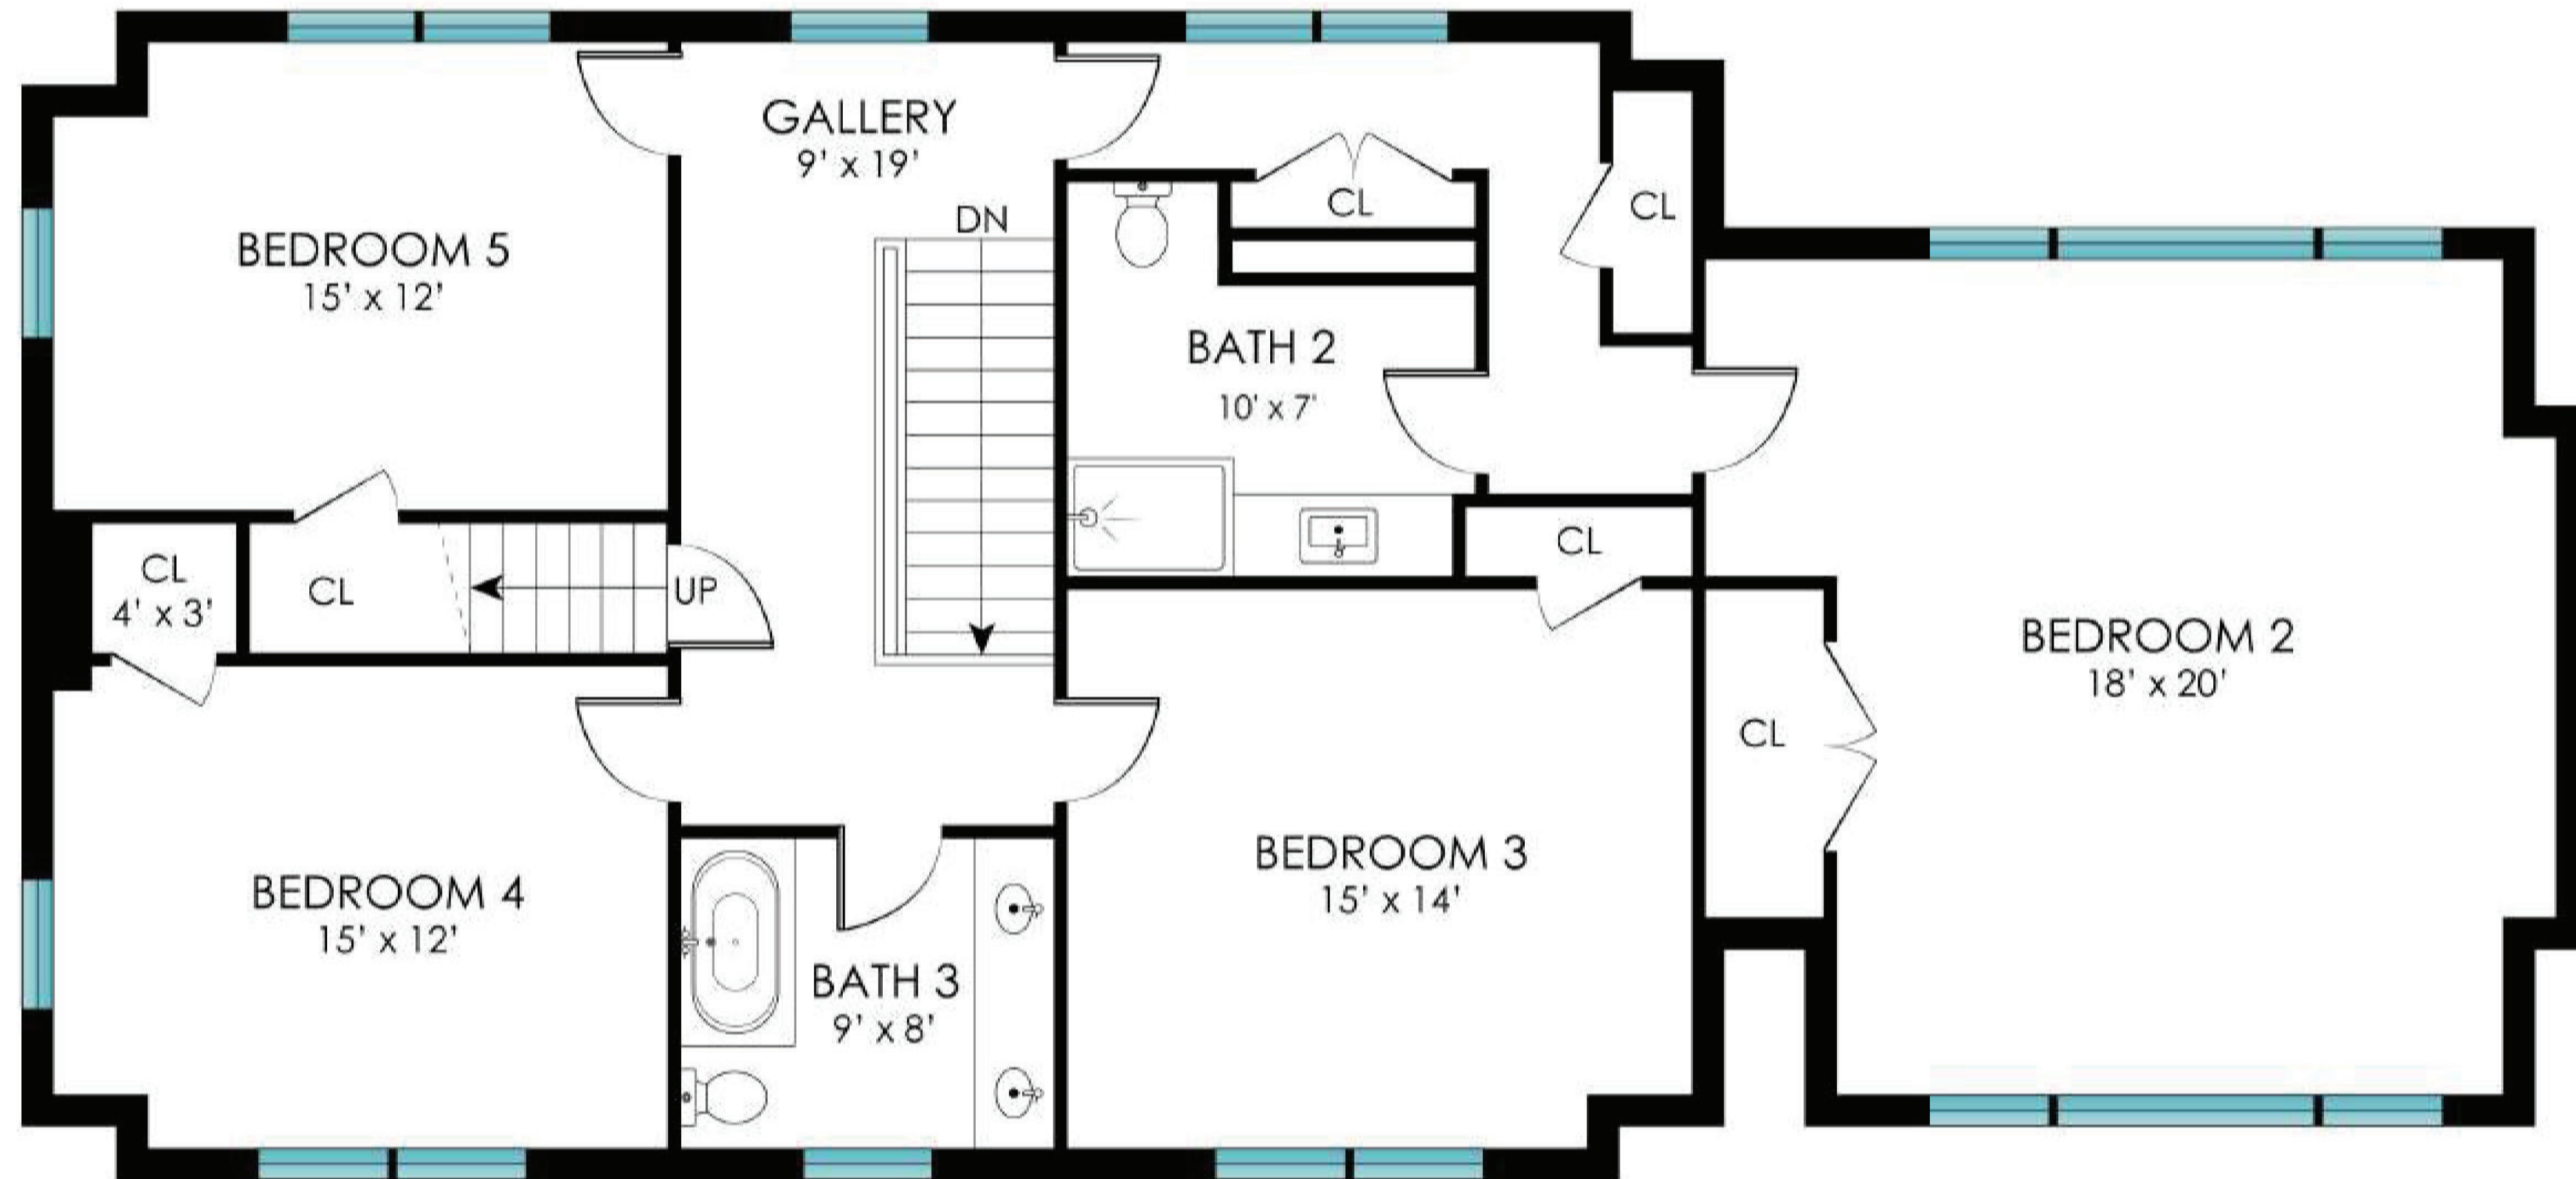

MAIN HOUSE

32 Davids Lane, East Hampton Village

Scale in feet. Indicative only. Dimensions are approximate. All information contained herein is gathered from sources believed to be reliable. However, accuracy is not guaranteed and interested persons should rely on their own enquiries.

SECOND FLOOR

MAIN HOUSE

32 Davids Lane, East Hampton Village

**Brown
Harris
Stevens**

Scale in feet. Indicative only. Dimensions are approximate. All information contained herein is gathered from sources believed to be reliable. However, accuracy is not guaranteed and interested persons should rely on their own enquiries.

THIRD FLOOR

BASEMENT

MAIN HOUSE

32 Davids Lane, East Hampton Village

**Brown
Harris
Stevens**

Scale in feet. Indicative only. Dimensions are approximate. All information contained herein is gathered from sources believed to be reliable. However, accuracy is not guaranteed and interested persons should rely on their own enquiries.

FIRST FLOOR

SECOND FLOOR

BASEMENT

GUEST HOUSE

32 Davids Lane, East Hampton Village

Scale in feet. Indicative only. Dimensions are approximate. All information contained herein is gathered from sources believed to be reliable. However, accuracy is not guaranteed and interested persons should rely on their own enquiries.