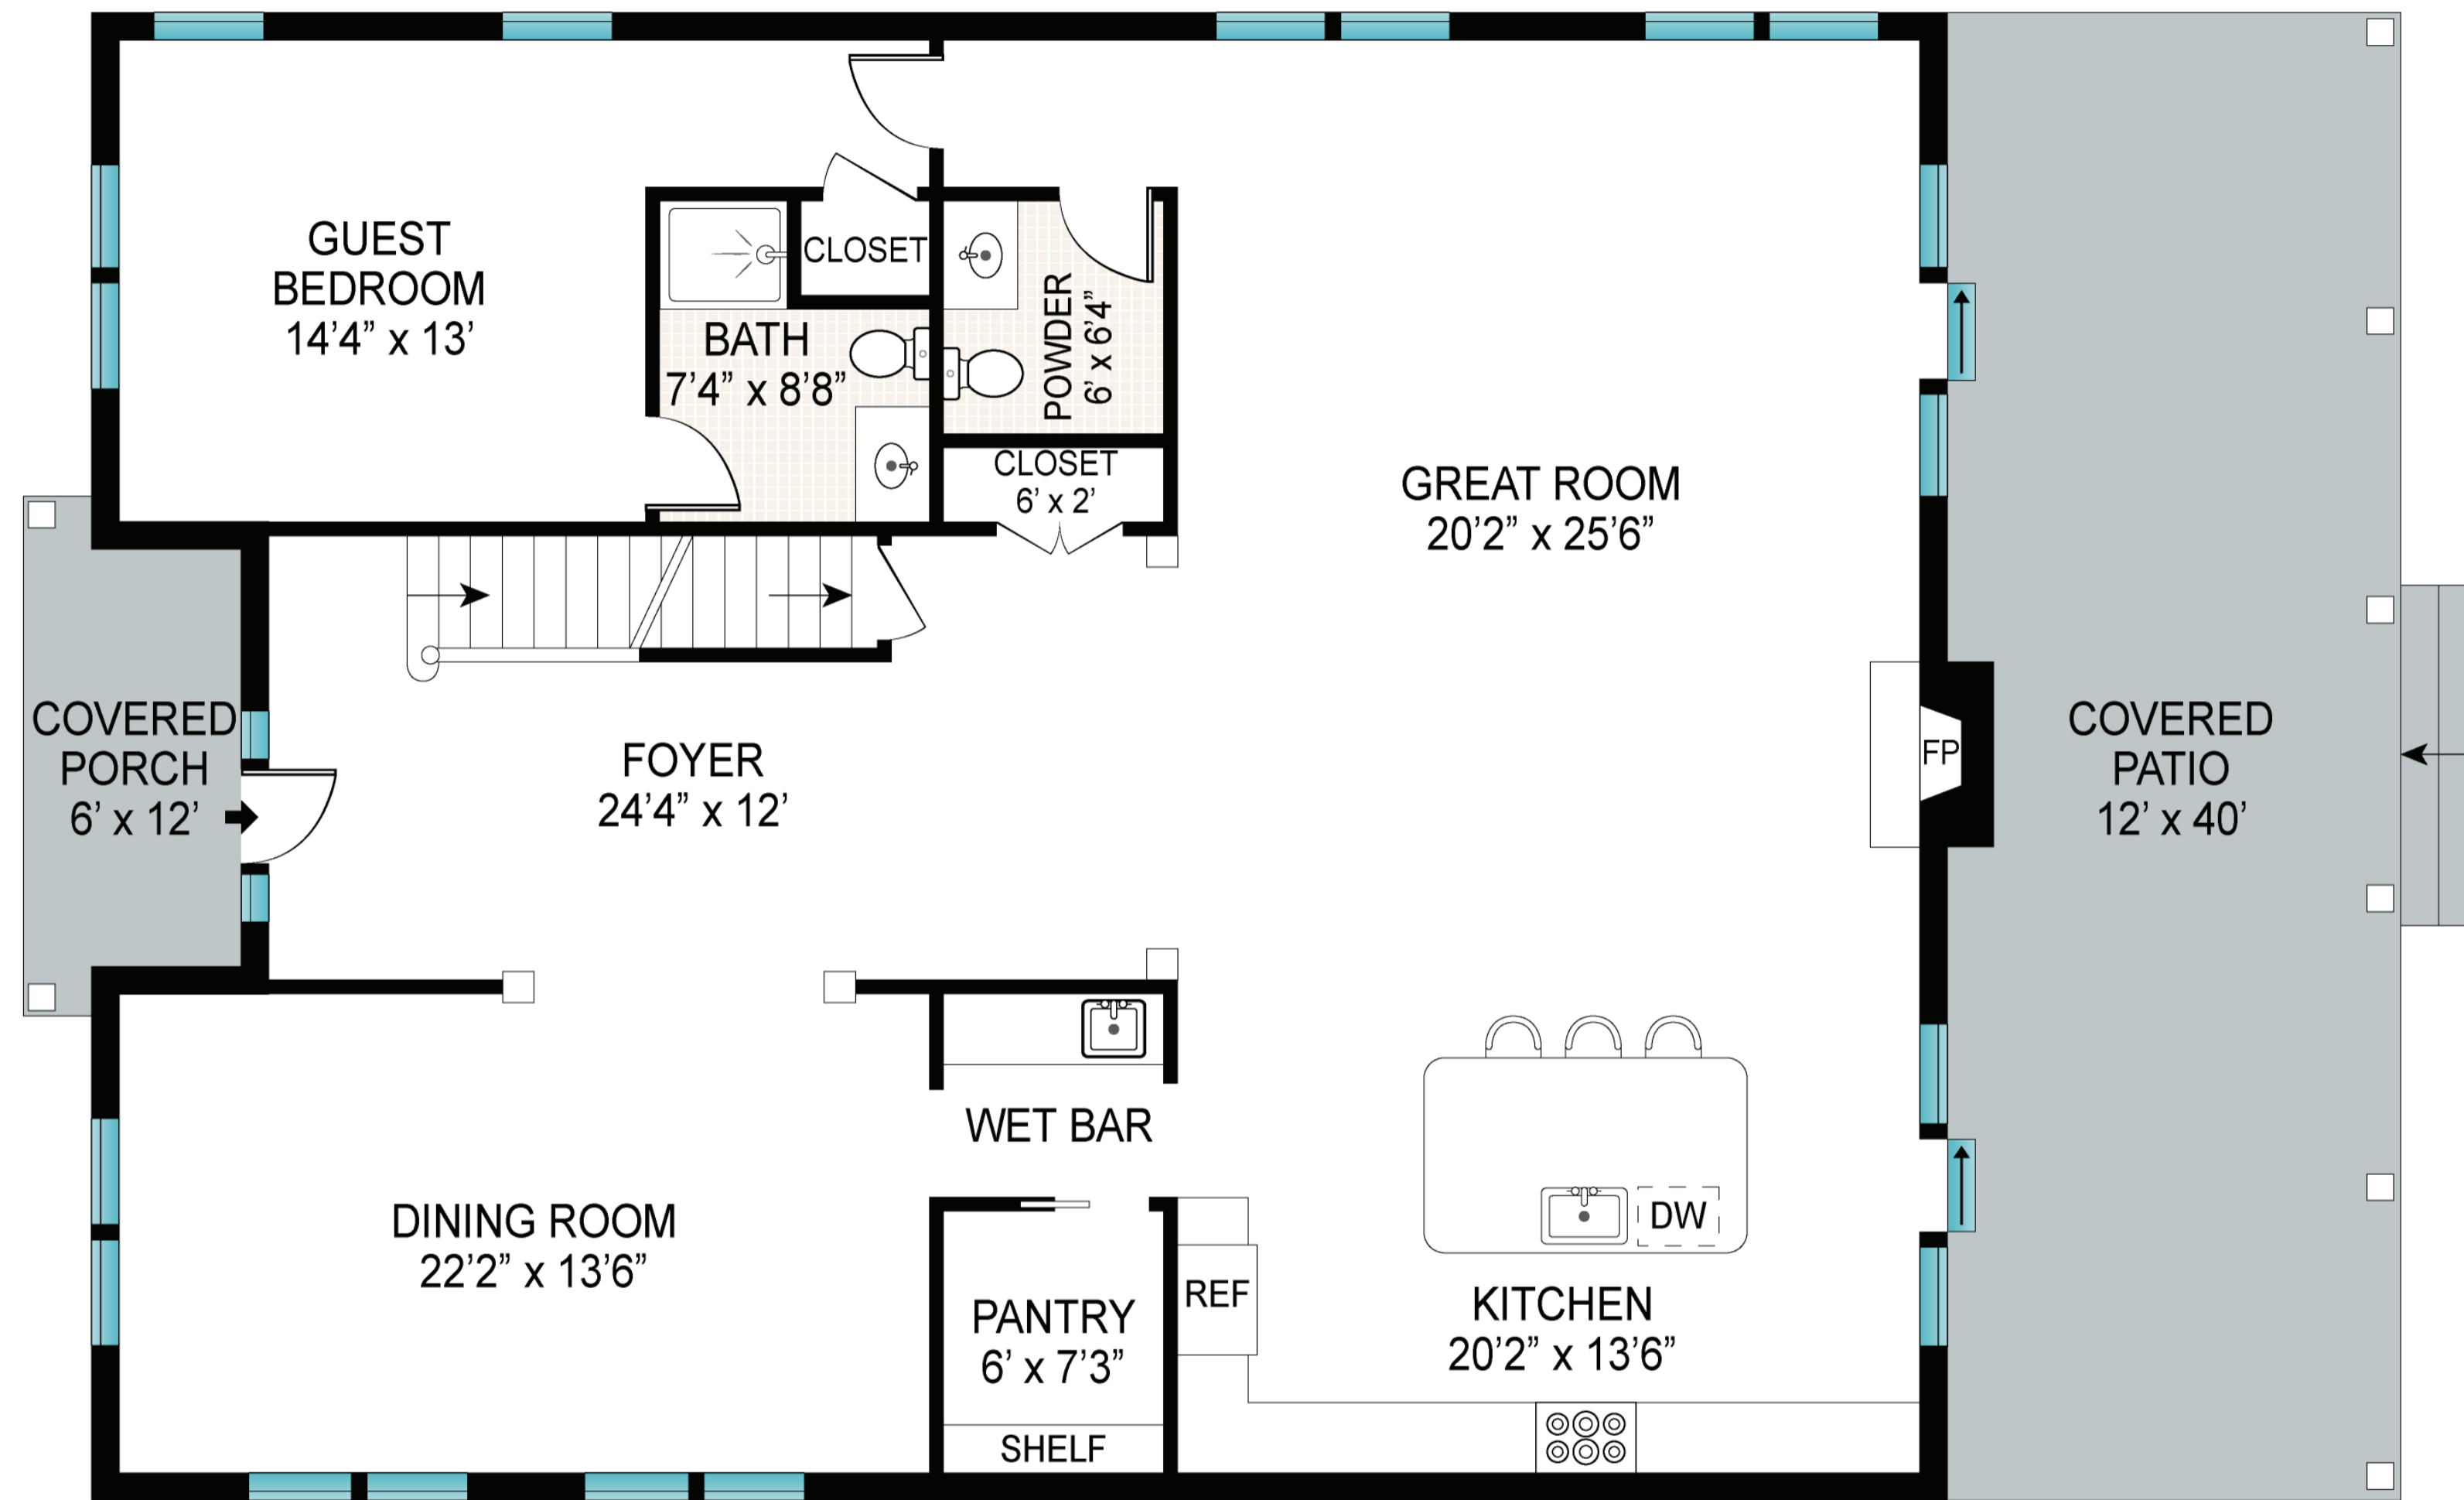

FIRST FLOOR

SECOND FLOOR

BASEMENT

SITE PLAN

Scale in feet. Indicative only. Dimensions are approximate. All information contained herein is gathered from sources we believe to be reliable. However, we cannot guarantee its accuracy and interested persons should rely on their own inquiries.

106 Copeces Lane, East Hampton

**Brown
Harris
Stevens**

Scale in feet. Indicative only. Dimensions are approximate. All information contained herein is gathered from sources we believe to be reliable. However, we cannot guarantee its accuracy and interested persons should rely on their own inquiries.

106 Copeces Lane, East Hampton

**Brown
Harris
Stevens**

FIRST FLOOR

Scale in feet. Indicative only. Dimensions are approximate. All information contained herein is gathered from sources we believe to be reliable. However, we cannot guarantee its accuracy and interested persons should rely on their own inquiries.

106 Copeces Lane, East Hampton

**Brown
Harris
Stevens**

SECOND FLOOR

Scale in feet. Indicative only. Dimensions are approximate. All information contained herein is gathered from sources we believe to be reliable. However, we cannot guarantee its accuracy and interested persons should rely on their own inquiries.