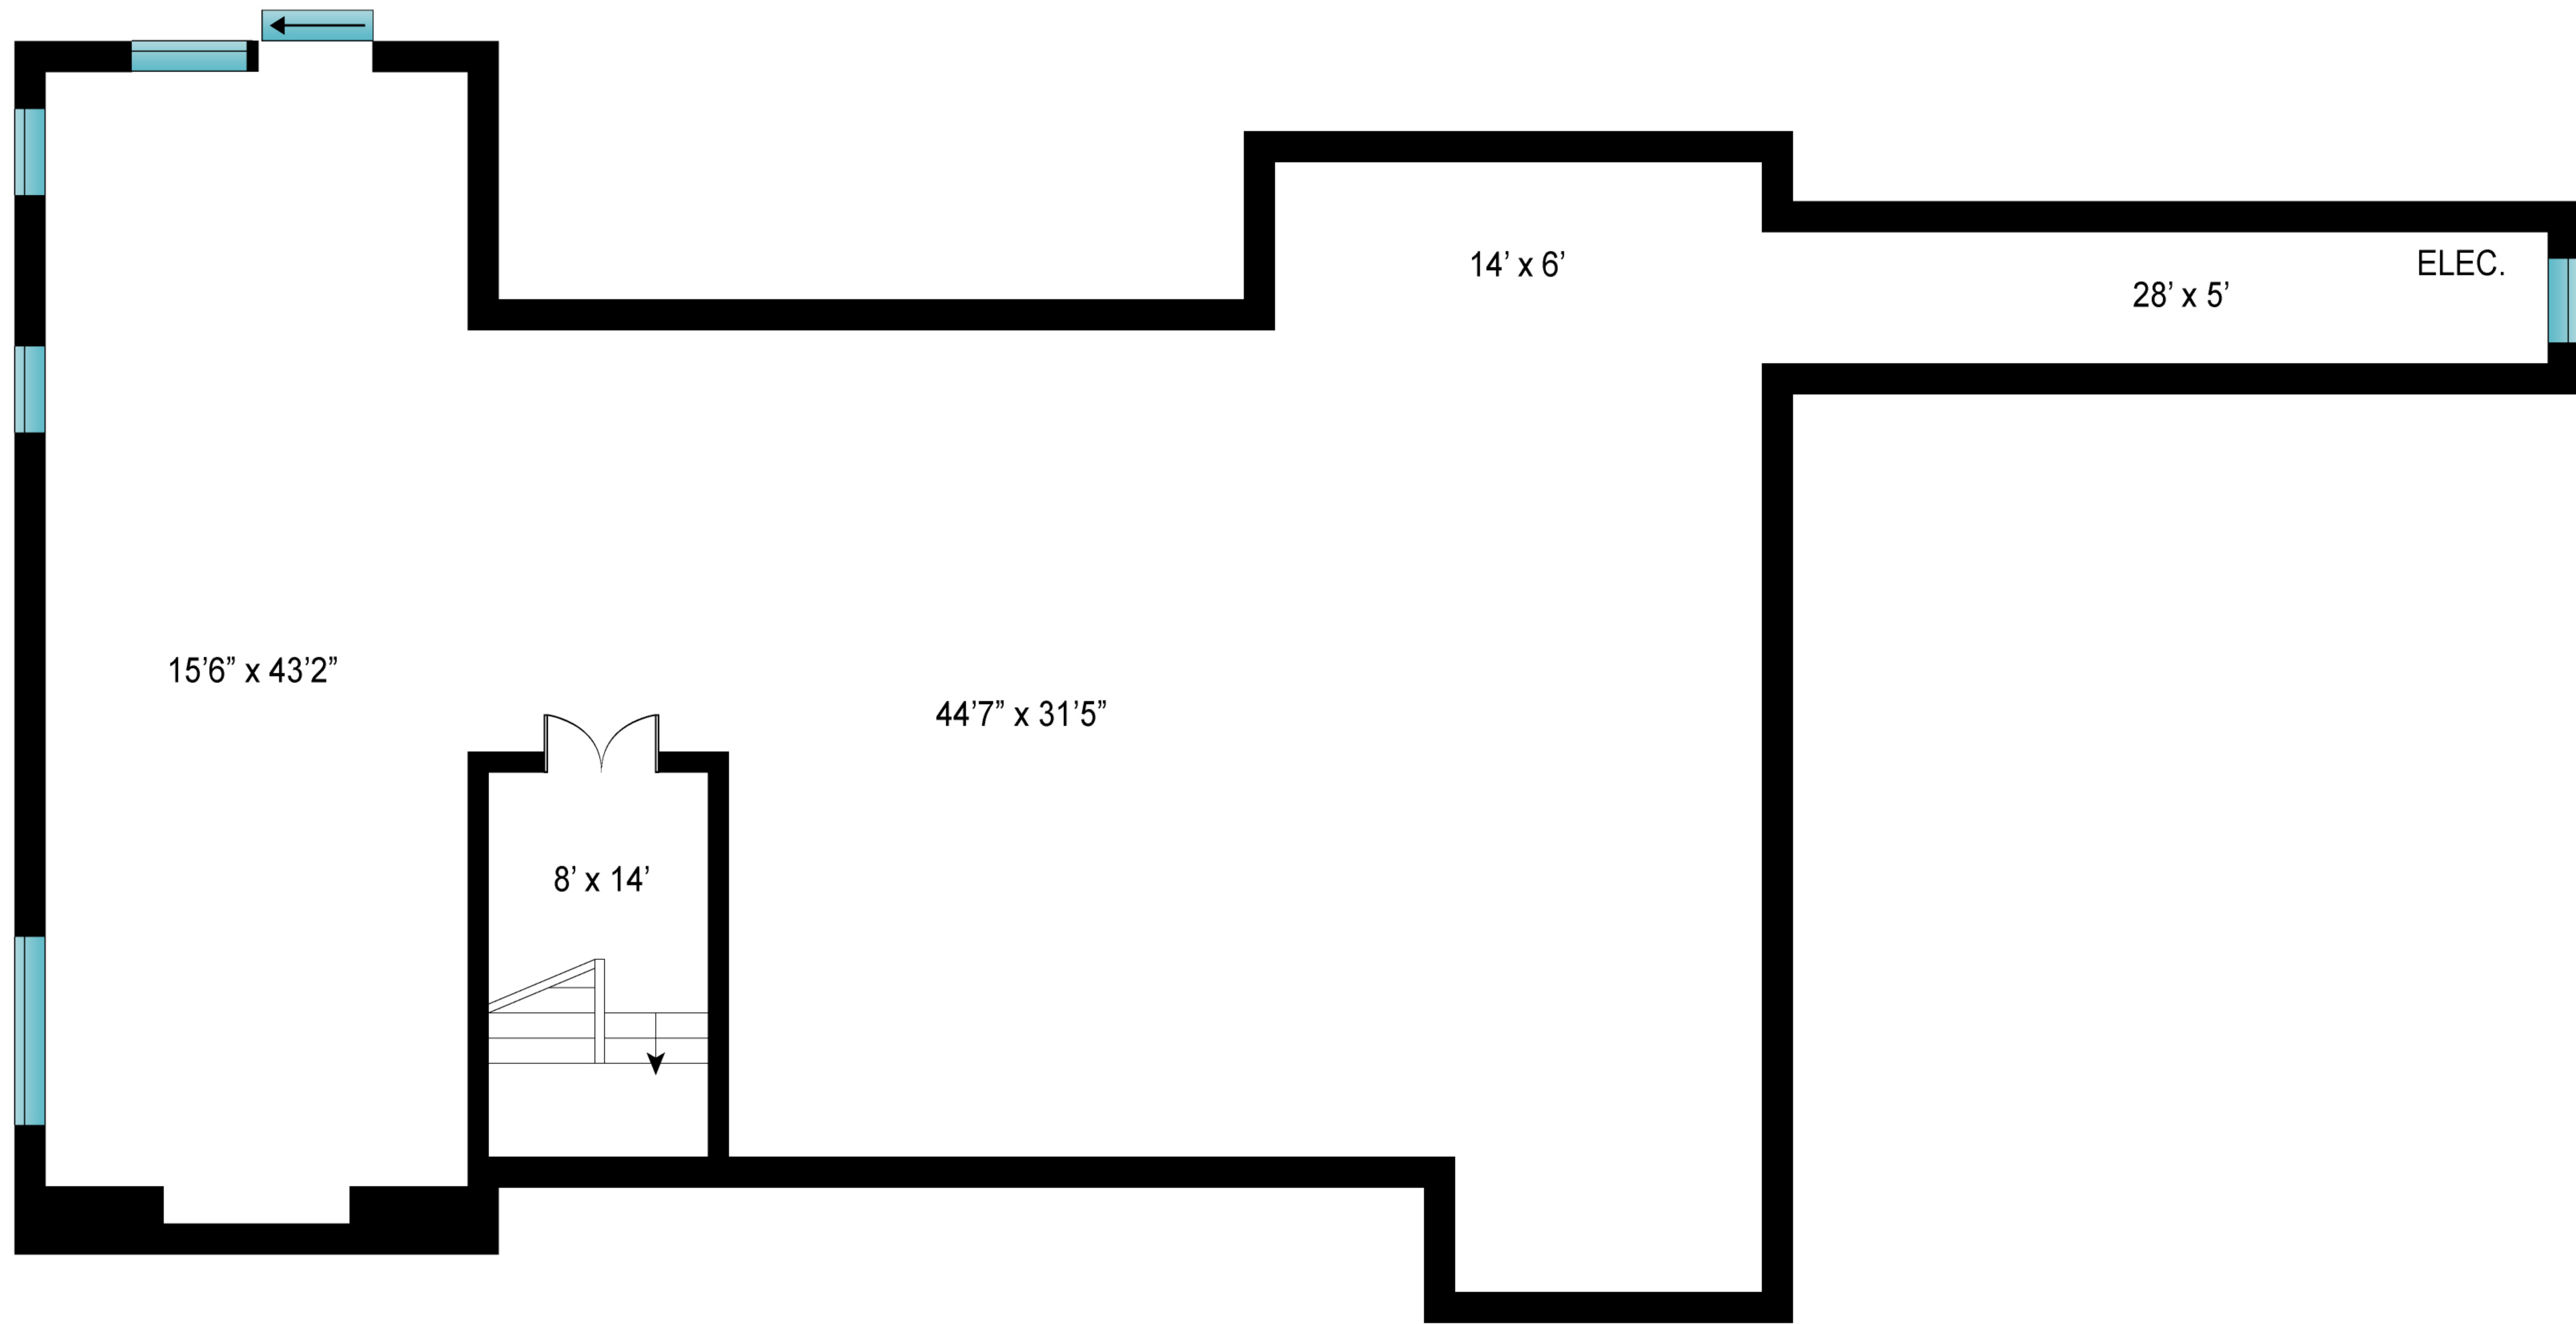

Scale in feet. Indicative only. Dimensions are approximate. All information contained herein is gathered from sources we believe to be reliable. However, we cannot guarantee its accuracy and interested persons should rely on their own inquiries .

3 Park Avenue , Southampton

Scale in feet. Indicative only. Dimensions are approximate. All information contained herein is gathered from sources we believe to be reliable. However, we cannot guarantee its accuracy and interested persons should rely on their own inquiries.

3 Park Avenue , Southampton

**Brown
Harris
Stevens**

SECOND FLOOR

Scale in feet. Indicative only. Dimensions are approximate. All information contained herein is gathered from sources we believe to be reliable. However, we cannot guarantee its accuracy and interested persons should rely on their own inquiries .

3 Park Avenue , Southampton

**Brown
Harris
Stevens**

UNFINISHED BASEMENT

Scale in feet. Indicative only. Dimensions are approximate. All information contained herein is gathered from sources we believe to be reliable. However, we cannot guarantee its accuracy and interested persons should rely on their own inquiries.