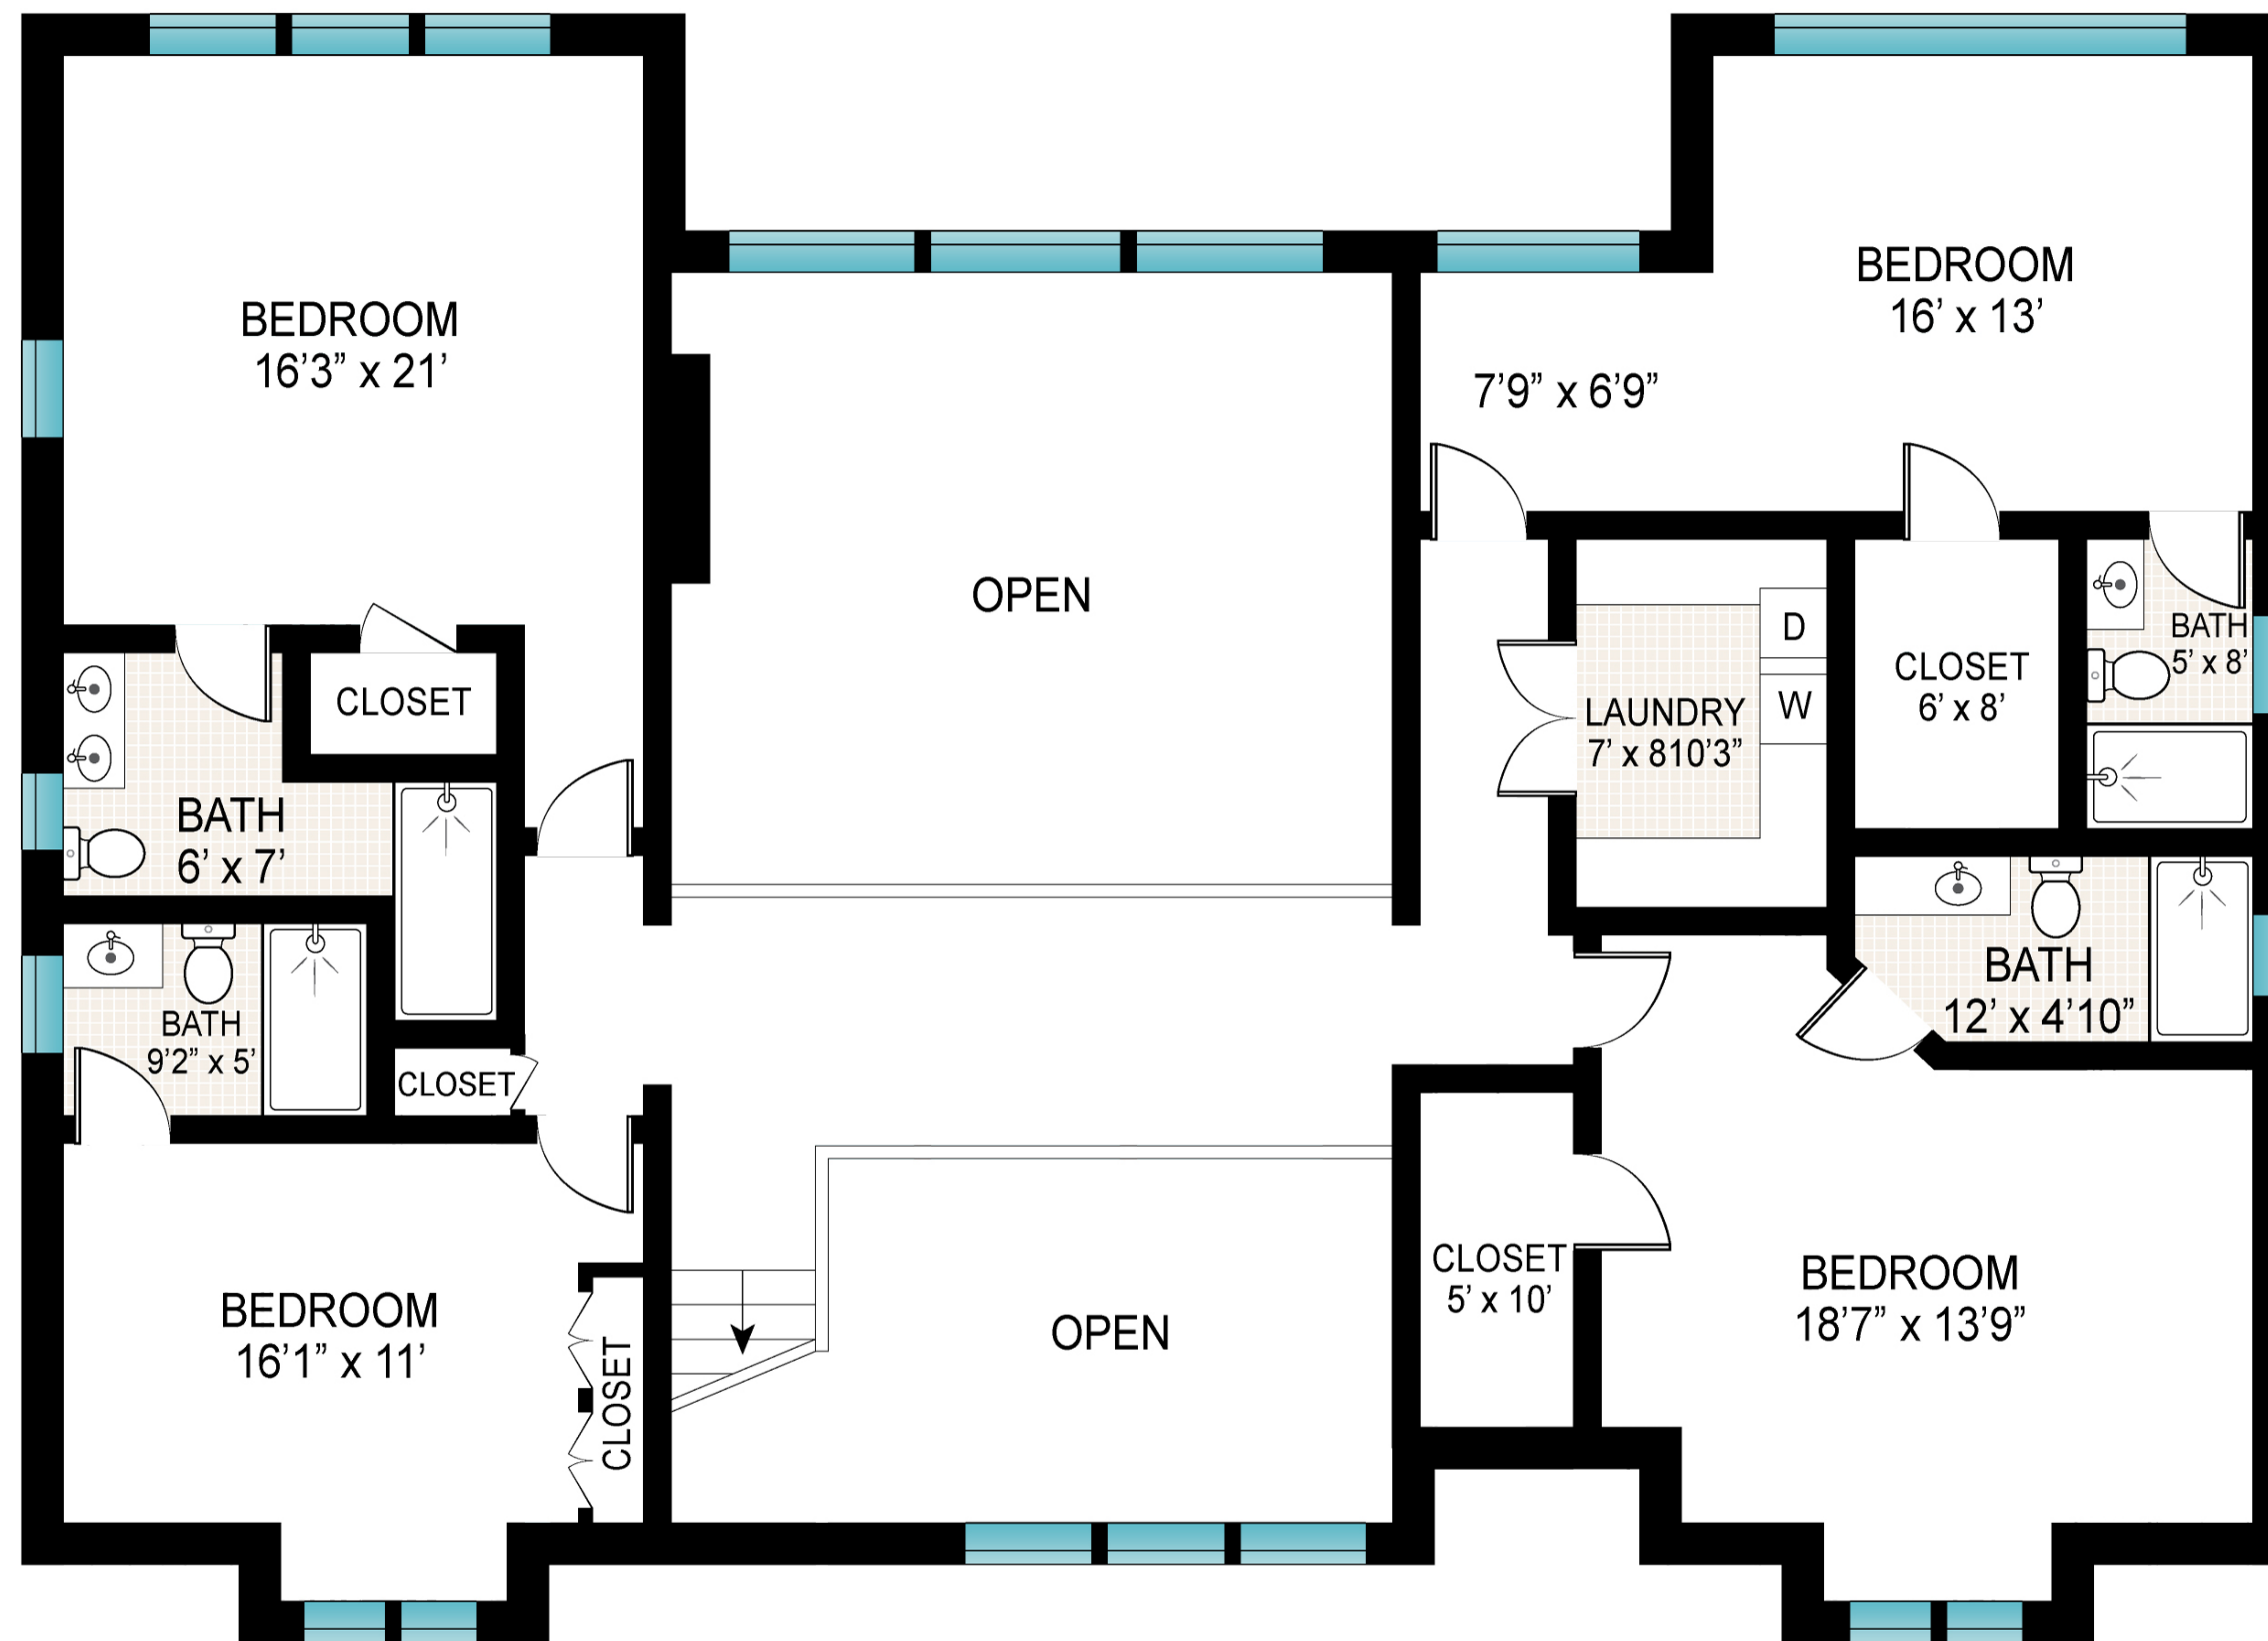

Scale in feet. Indicative only. Dimensions are approximate. All information contained herein is gathered from sources we believe to be reliable. However, we cannot guarantee its accuracy and interested persons should rely on their own inquiries .

3 Park Avenue , Southampton

Scale in feet. Indicative only. Dimensions are approximate. All information contained herein is gathered from sources we believe to be reliable. However, we cannot guarantee its accuracy and interested persons should rely on their own inquiries.

3 Park Avenue , Southampton

**Brown
Harris
Stevens**

SECOND FLOOR

Scale in feet. Indicative only. Dimensions are approximate. All information contained herein is gathered from sources we believe to be reliable. However, we cannot guarantee its accuracy and interested persons should rely on their own inquiries .

3 Park Avenue , Southampton

**Brown
Harris
Stevens**

UNFINISHED BASEMENT

Scale in feet. Indicative only. Dimensions are approximate. All information contained herein is gathered from sources we believe to be reliable. However, we cannot guarantee its accuracy and interested persons should rely on their own inquiries.