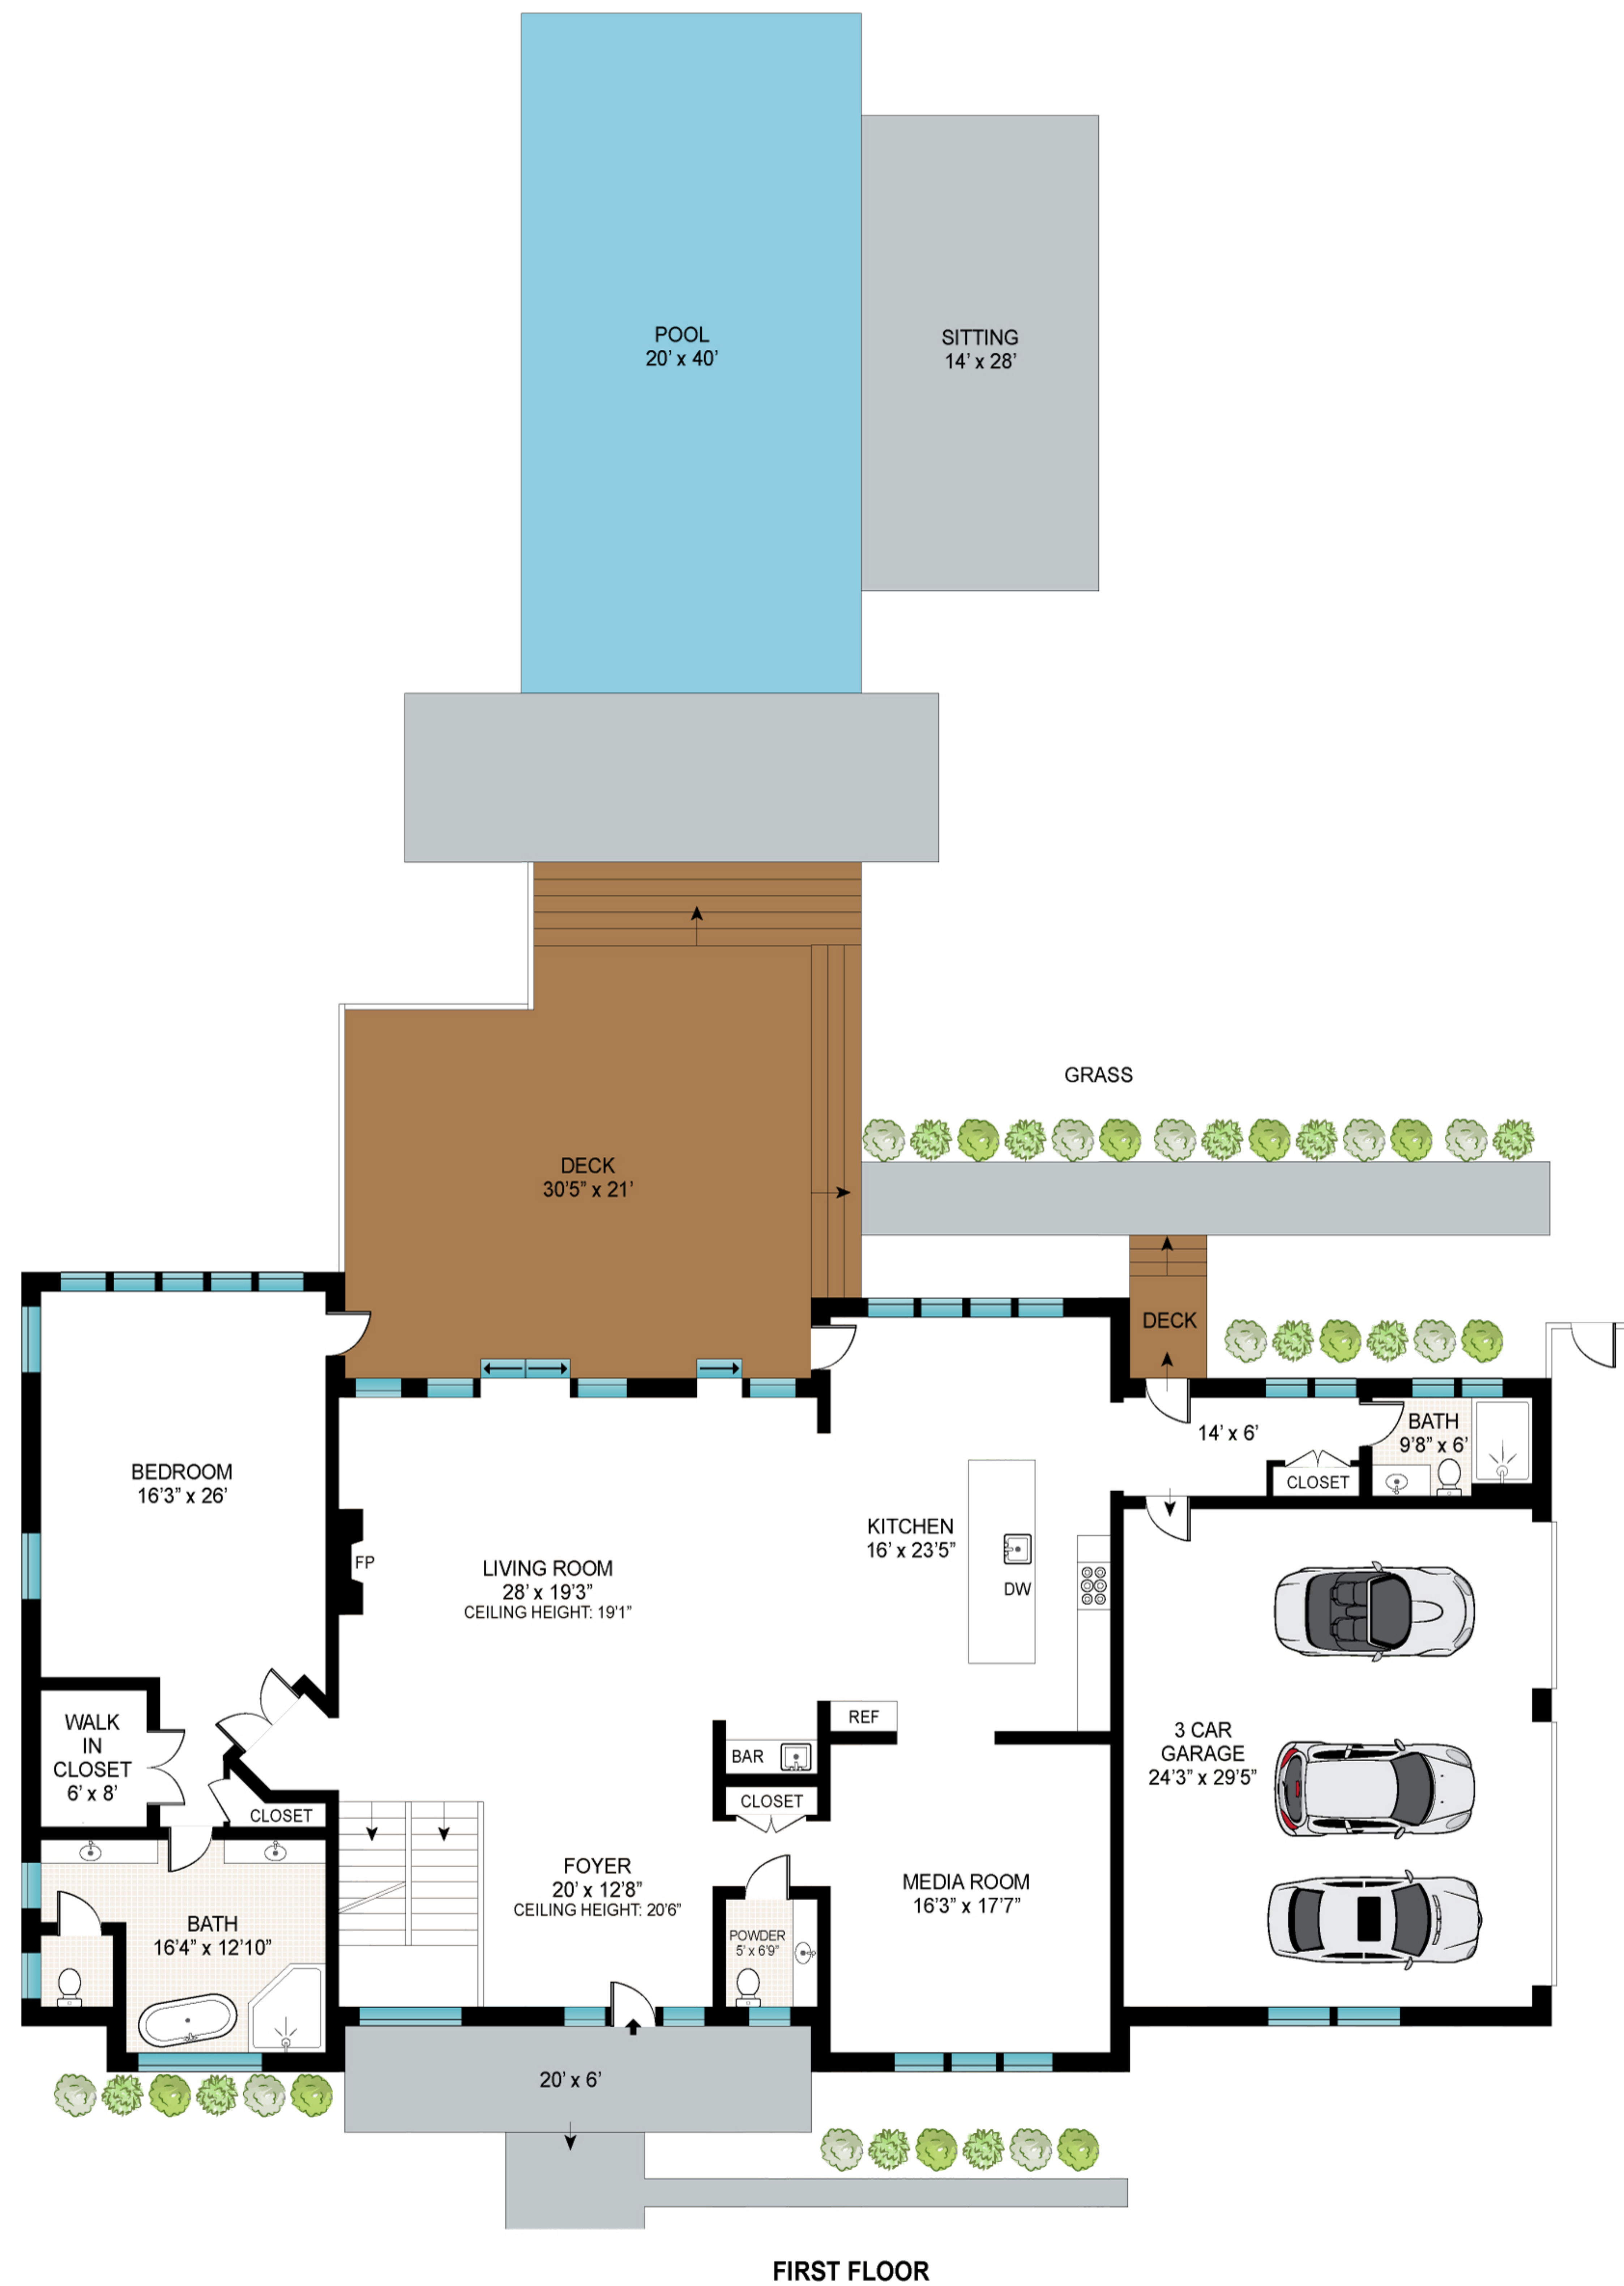

Scale in feet. Indicative only. Dimensions are approximate. All information contained herein is gathered from sources we believe to be reliable. However, we cannot guarantee its accuracy and interested persons should rely on their own inquiries .

3 Park Avenue , Southampton

Scale in feet. Indicative only. Dimensions are approximate. All information contained herein is gathered from sources we believe to be reliable. However, we cannot guarantee its accuracy and interested persons should rely on their own inquiries.

3 Park Avenue , Southampton

**Brown
Harris
Stevens**

SECOND FLOOR

Scale in feet. Indicative only. Dimensions are approximate. All information contained herein is gathered from sources we believe to be reliable. However, we cannot guarantee its accuracy and interested persons should rely on their own inquiries .

3 Park Avenue , Southampton

**Brown
Harris
Stevens**

UNFINISHED BASEMENT

Scale in feet. Indicative only. Dimensions are approximate. All information contained herein is gathered from sources we believe to be reliable. However, we cannot guarantee its accuracy and interested persons should rely on their own inquiries.