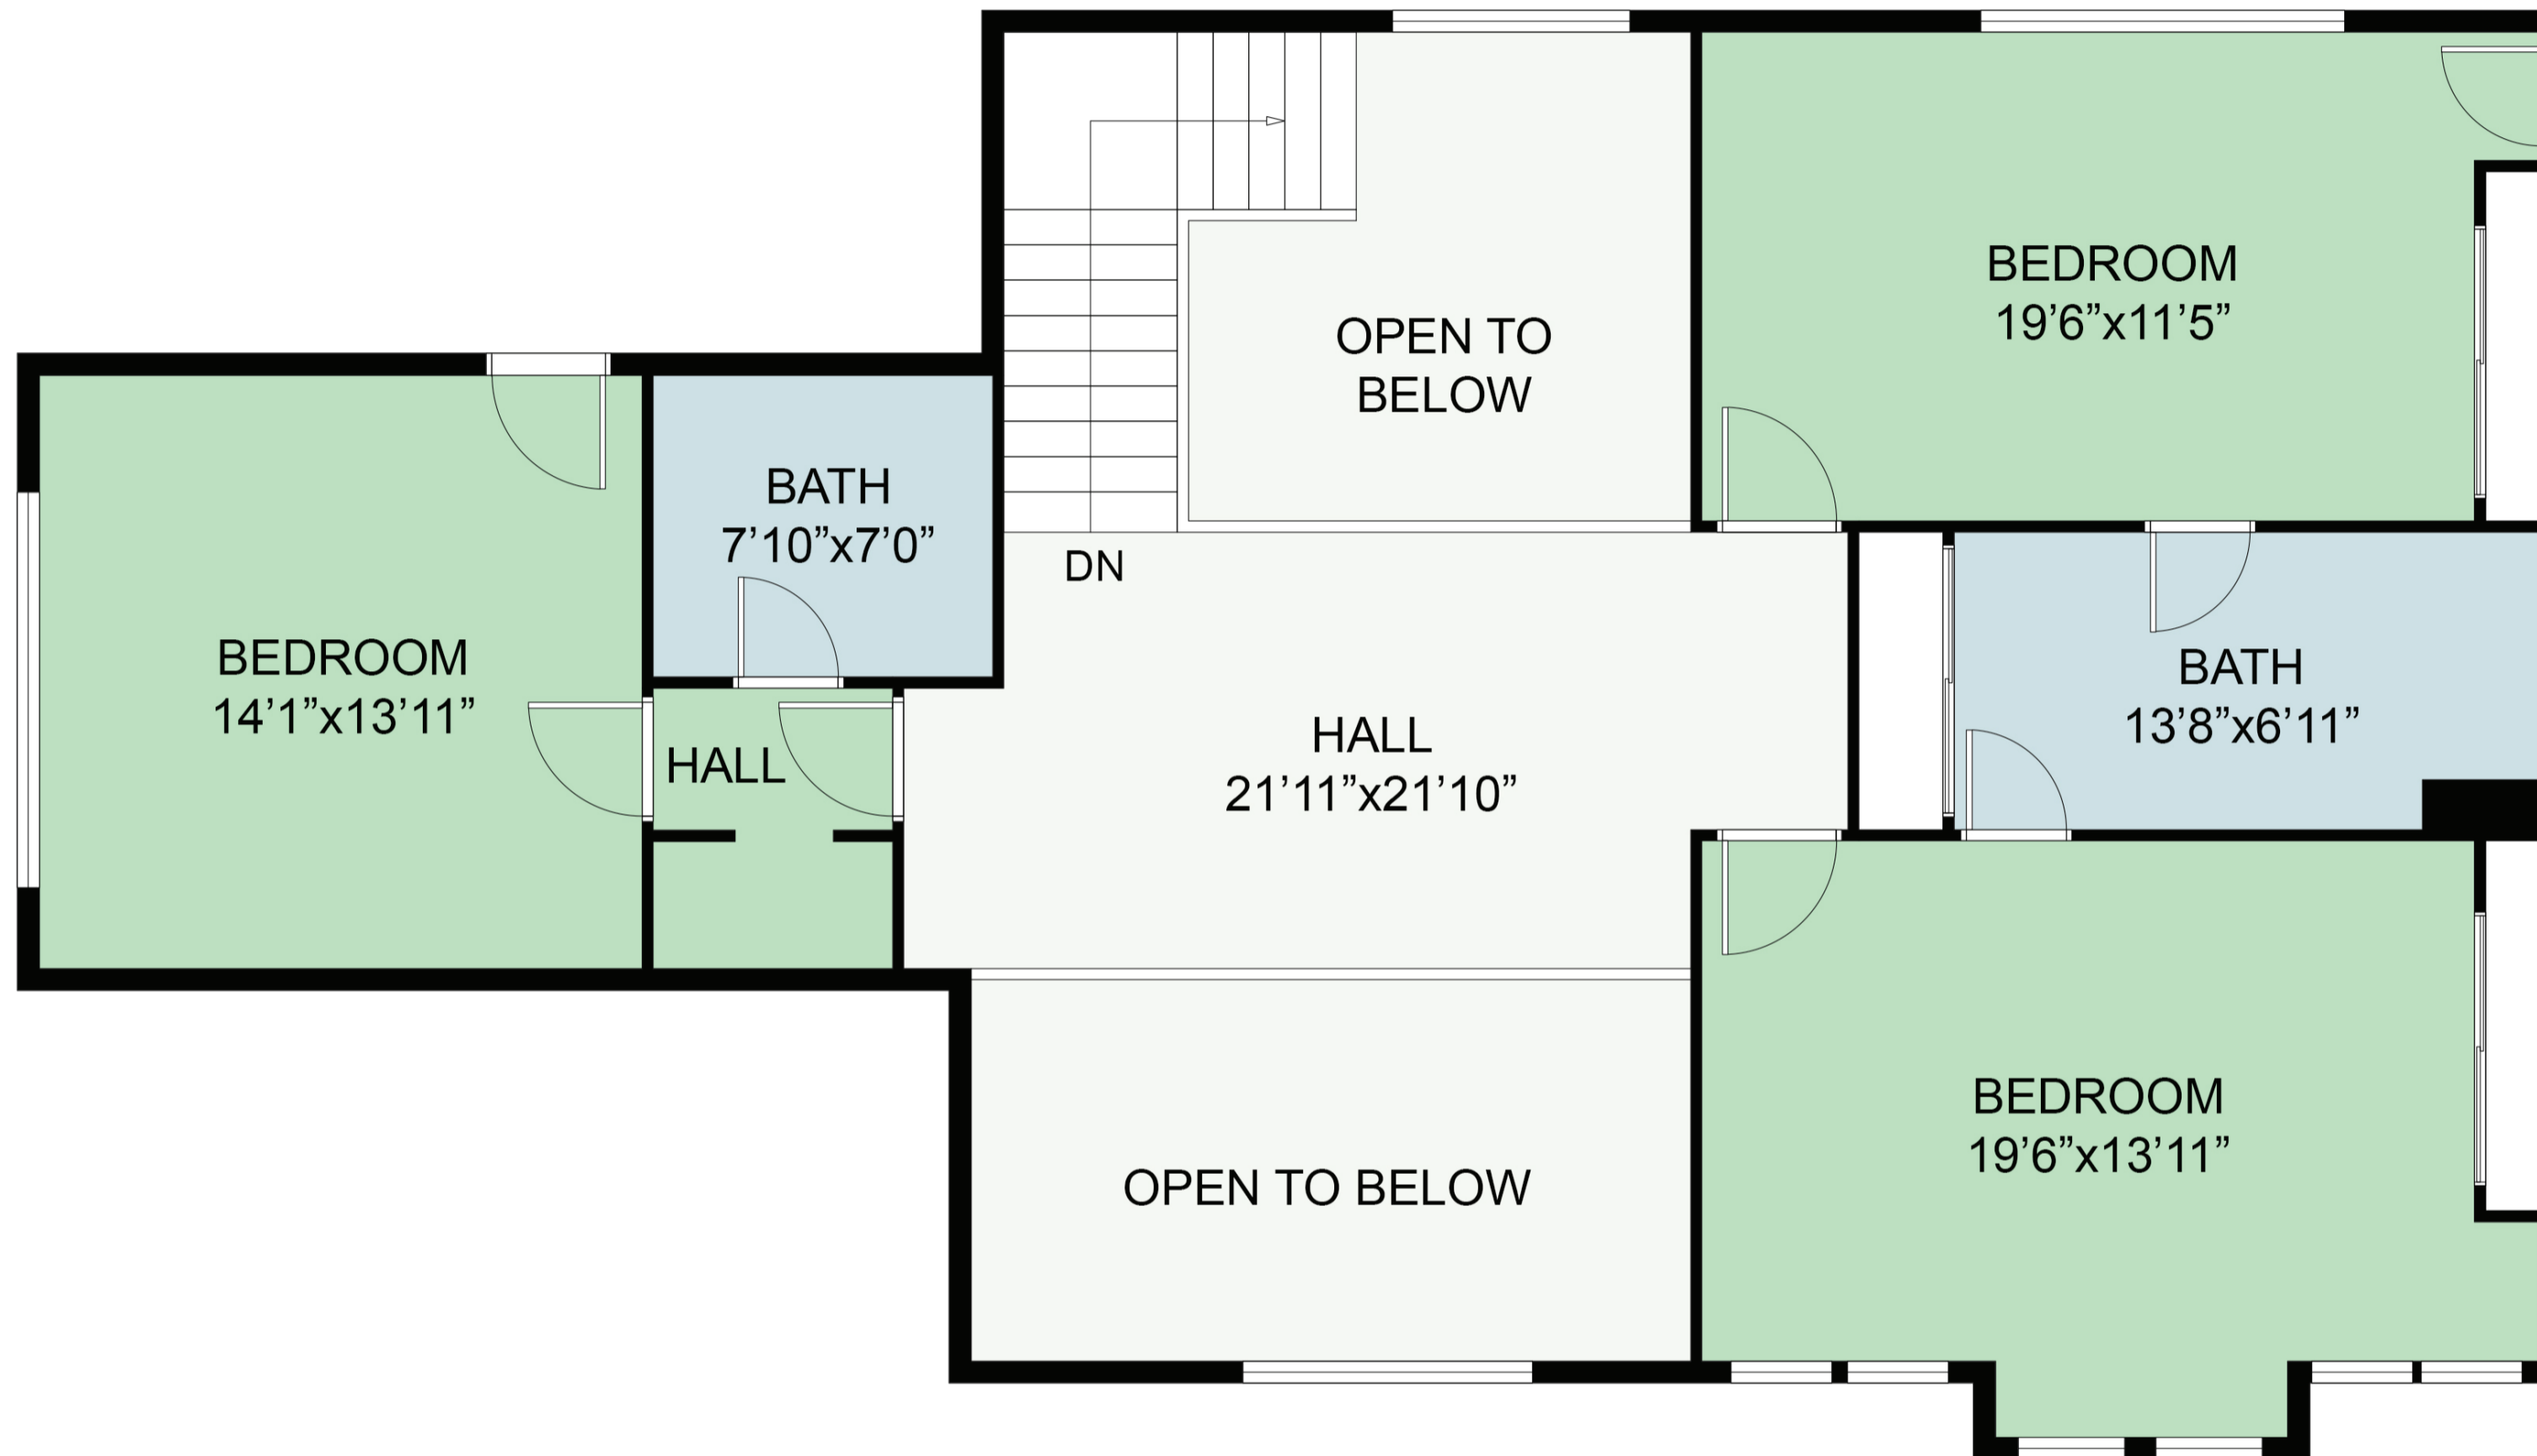

FIRST FLOOR

54C Tanners Neck Lane, Westhampton Beach

**Brown
Harris
Stevens**

Scale in feet. Indicative only. Dimensions are approximate. All information contained herein is gathered from sources believed to be reliable. However, accuracy is not guaranteed and interested persons should rely on their own enquiries.

SECOND FLOOR

54C Tanners Neck Lane, Westhampton Beach

**Brown
Harris
Stevens**

Scale in feet. Indicative only. Dimensions are approximate. All information contained herein is gathered from sources believed to be reliable. However, accuracy is not guaranteed and interested persons should rely on their own enquiries.