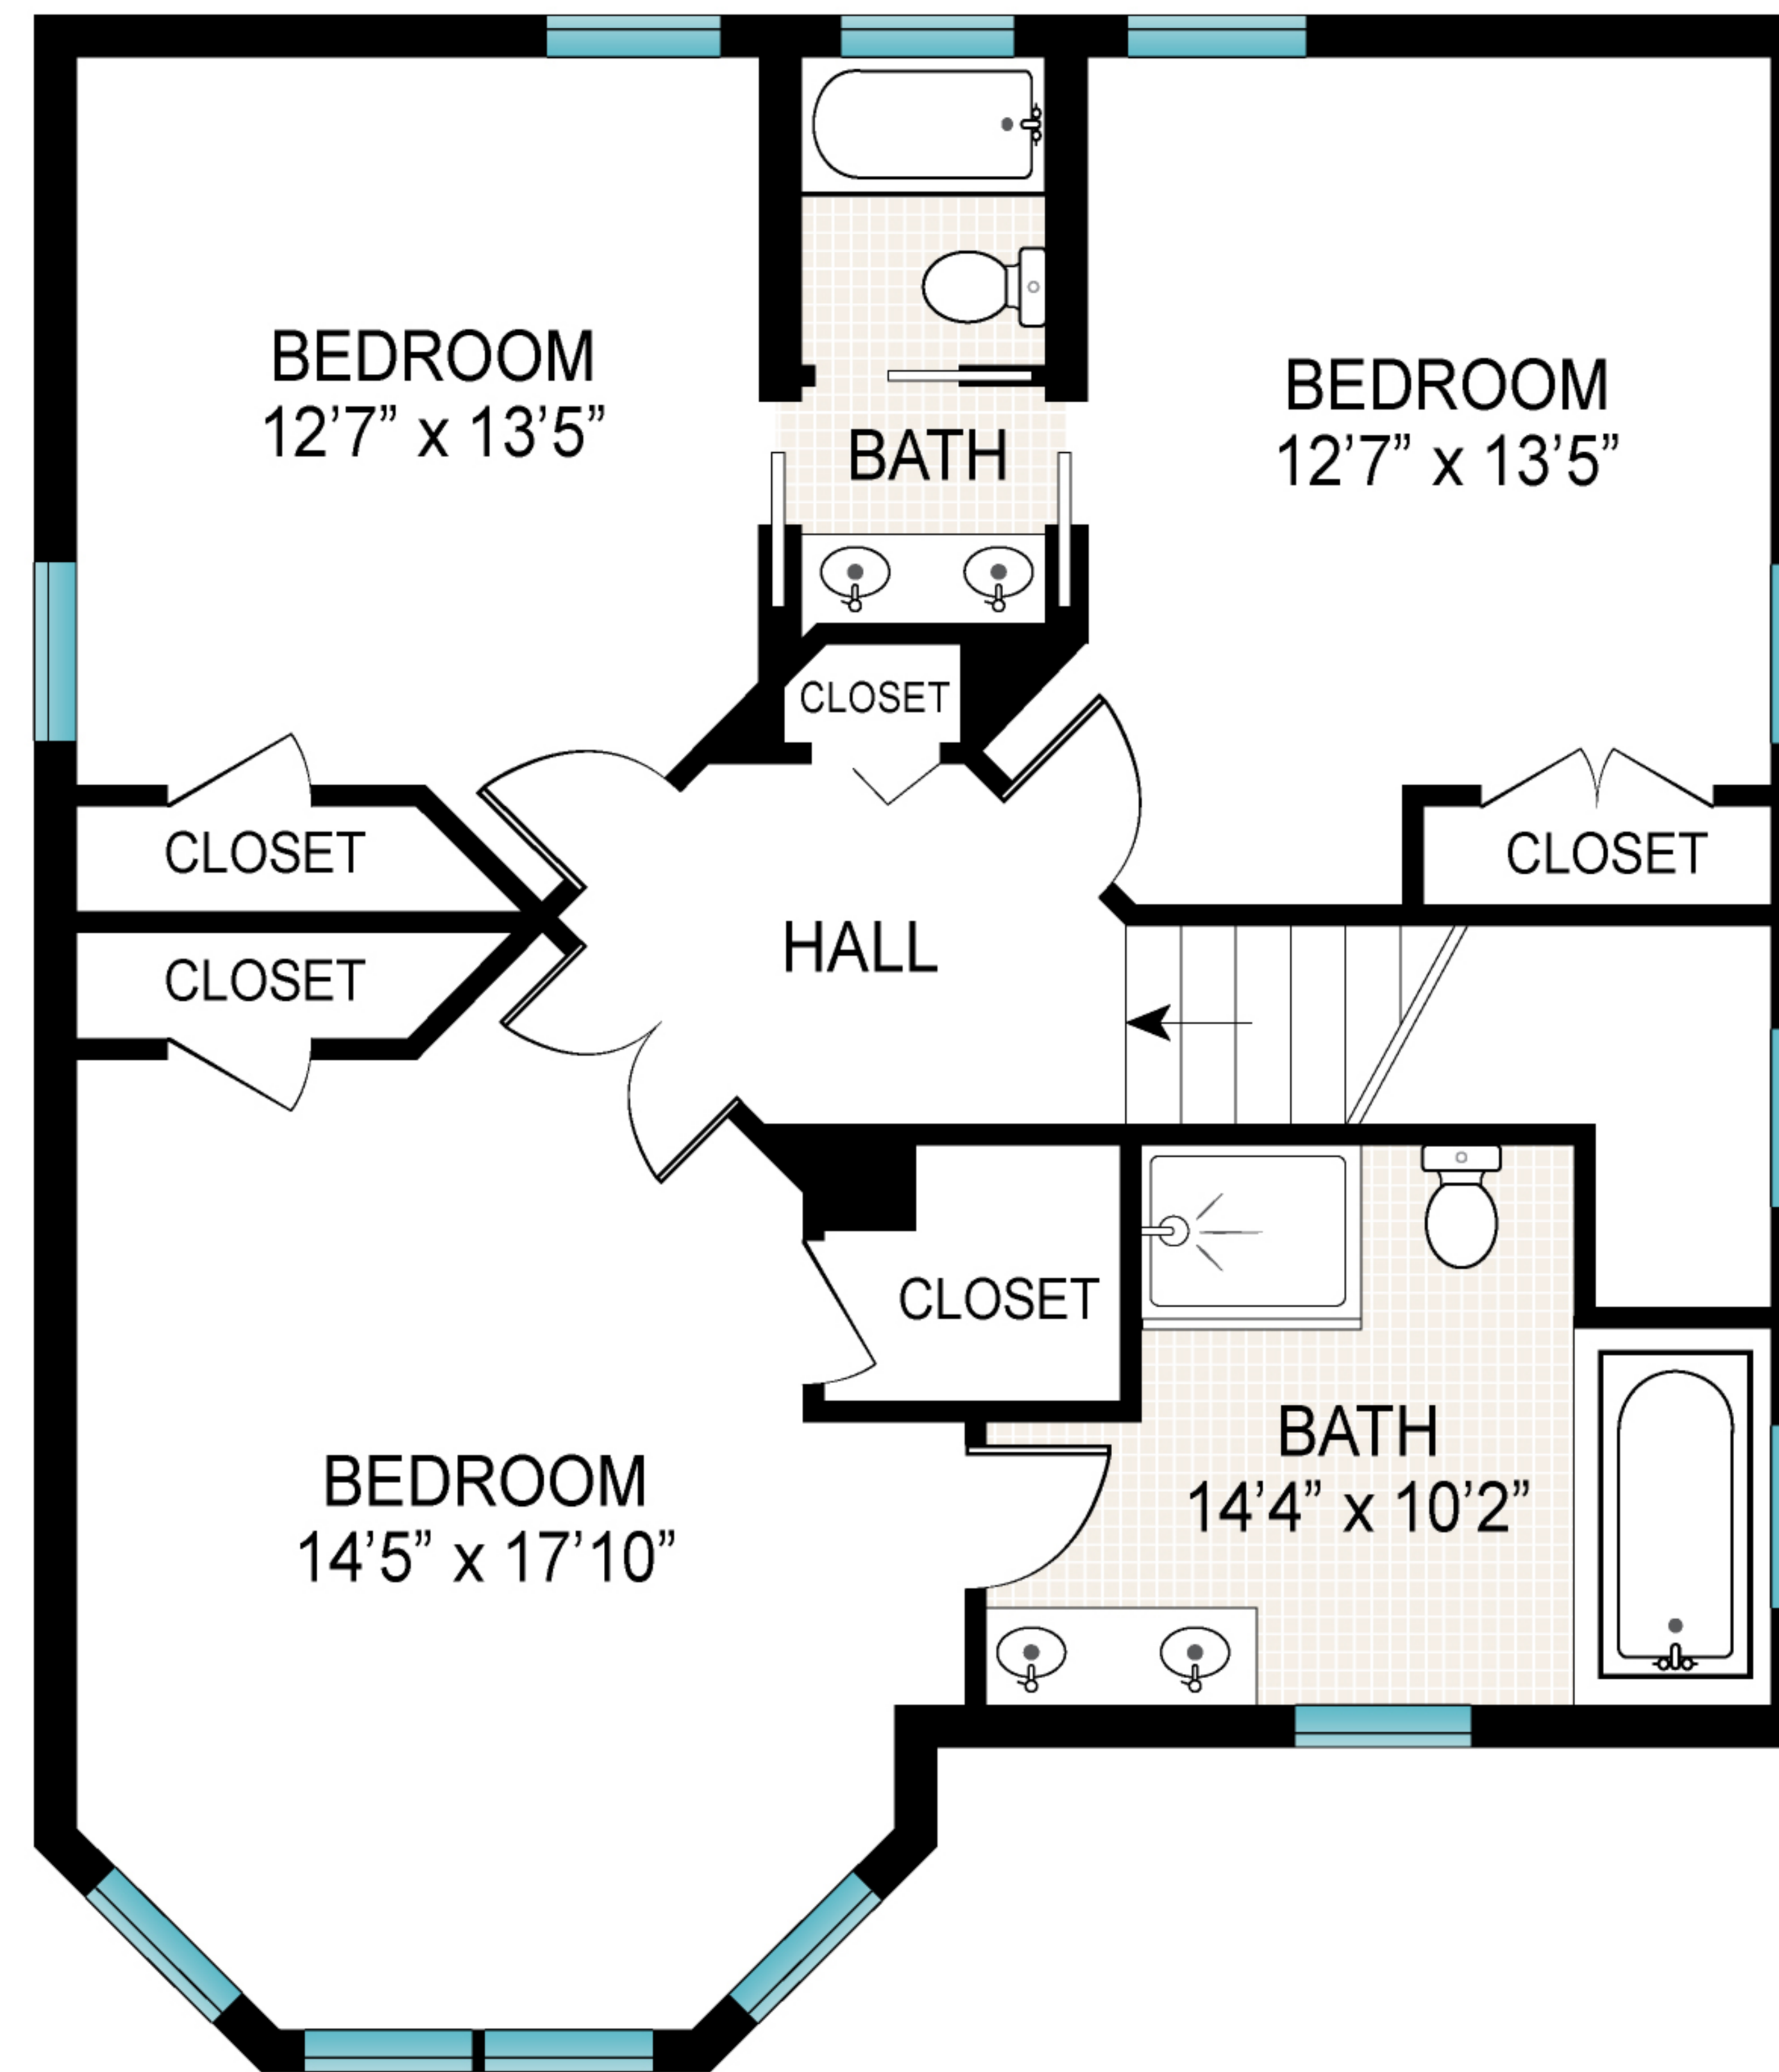

Scale in feet. Indicative only. Dimensions are approximate. All information contained herein is gathered from sources we believe to be reliable. However, we cannot guarantee its accuracy and interested persons should rely on their own inquiries.

28 Cedar Street, East Hampton

SECOND LEVEL

Scale in feet. Indicative only. Dimensions are approximate. All information contained herein is gathered from sources we believe to be reliable. However, we cannot guarantee its accuracy and interested persons should rely on their own inquiries.

28 Cedar Street, East Hampton

**Brown
Harris
Stevens**

Scale in feet. Indicative only. Dimensions are approximate. All information contained herein is gathered from sources we believe to be reliable. However, we cannot guarantee its accuracy and interested persons should rely on their own inquiries .

28 Cedar Street, East Hampton

**Brown
Harris
Stevens**

SECOND LEVEL

LOWER LEVEL

FIRST LEVEL

SITE PLAN

Scale in feet. Indicative only. Dimensions are approximate. All information contained herein is gathered from sources we believe to be reliable. However, we cannot guarantee its accuracy and interested persons should rely on their own inquiries.