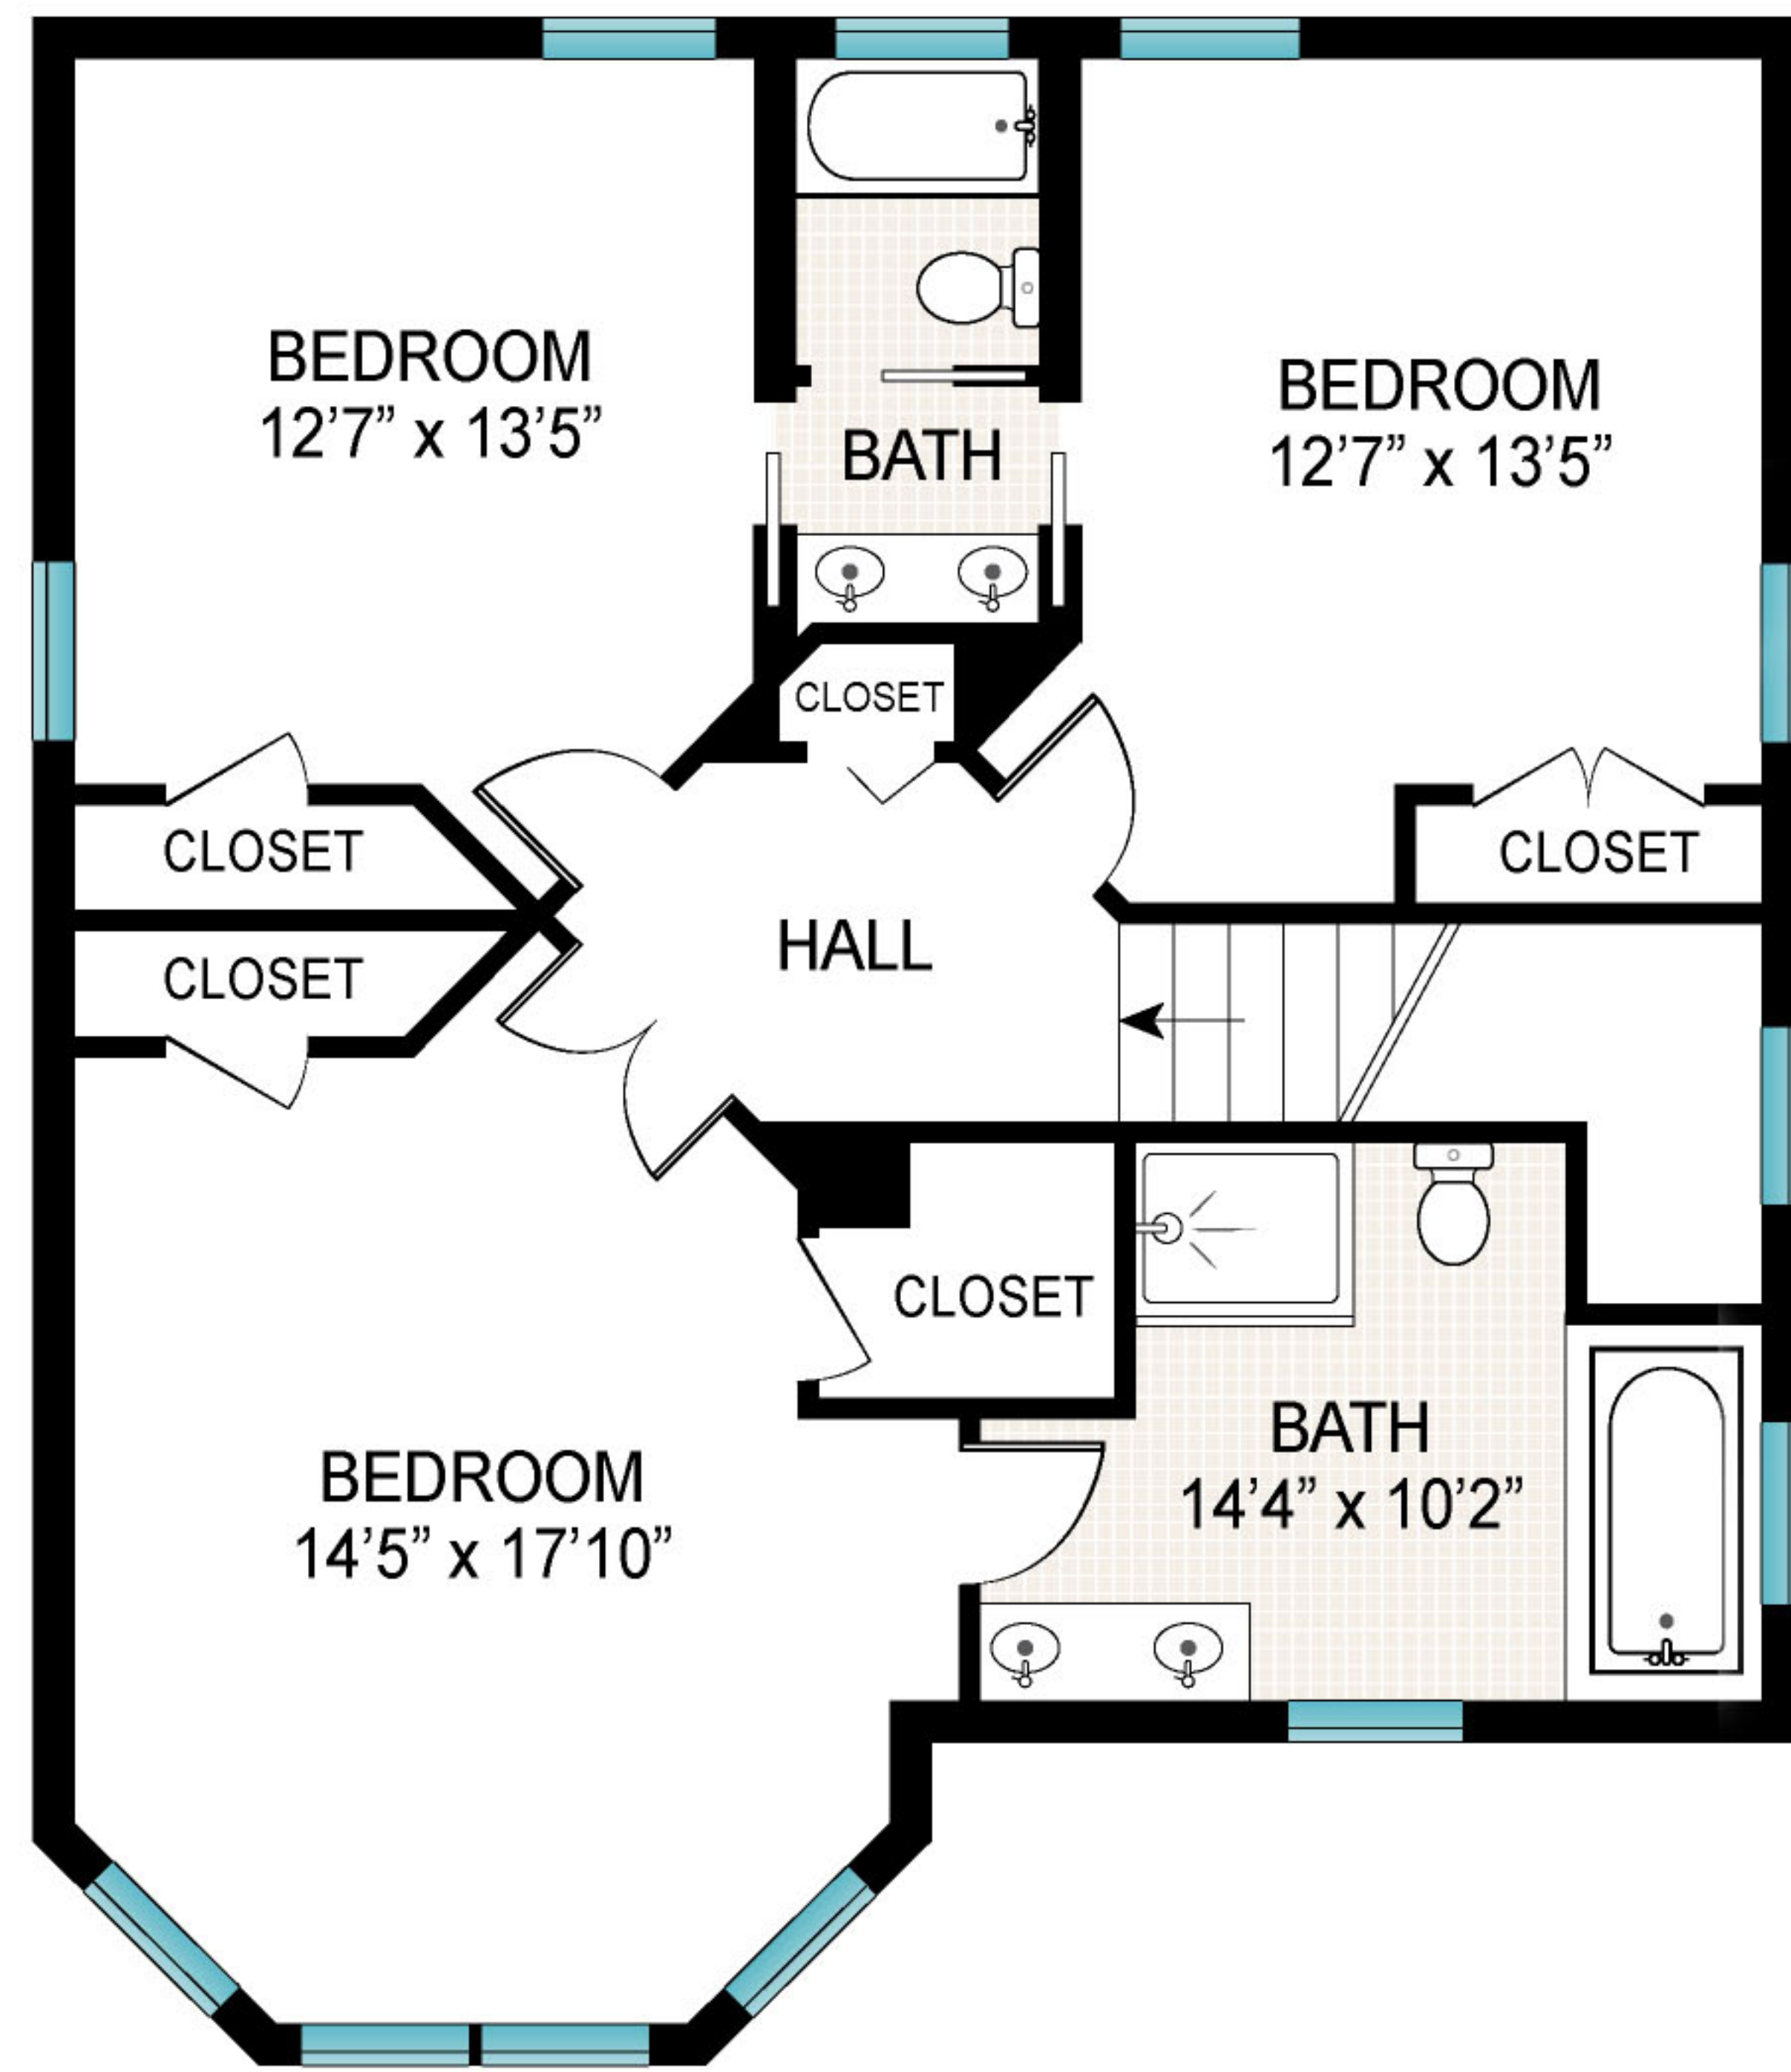

Scale in feet. Indicative only. Dimensions are approximate. All information contained herein is gathered from sources we believe to be reliable. However, we cannot guarantee its accuracy and interested persons should rely on their own inquiries.

28 Cedar Street, East Hampton

SECOND LEVEL

Scale in feet. Indicative only. Dimensions are approximate. All information contained herein is gathered from sources we believe to be reliable. However, we cannot guarantee its accuracy and interested persons should rely on their own inquiries.

28 Cedar Street, East Hampton

**Brown
Harris
Stevens**

Scale in feet. Indicative only. Dimensions are approximate. All information contained herein is gathered from sources we believe to be reliable. However, we cannot guarantee its accuracy and interested persons should rely on their own inquiries .

28 Cedar Street, East Hampton

**Brown
Harris
Stevens**

SECOND LEVEL

LOWER LEVEL

FIRST LEVEL

SITE PLAN

Scale in feet. Indicative only. Dimensions are approximate. All information contained herein is gathered from sources we believe to be reliable. However, we cannot guarantee its accuracy and interested persons should rely on their own inquiries.