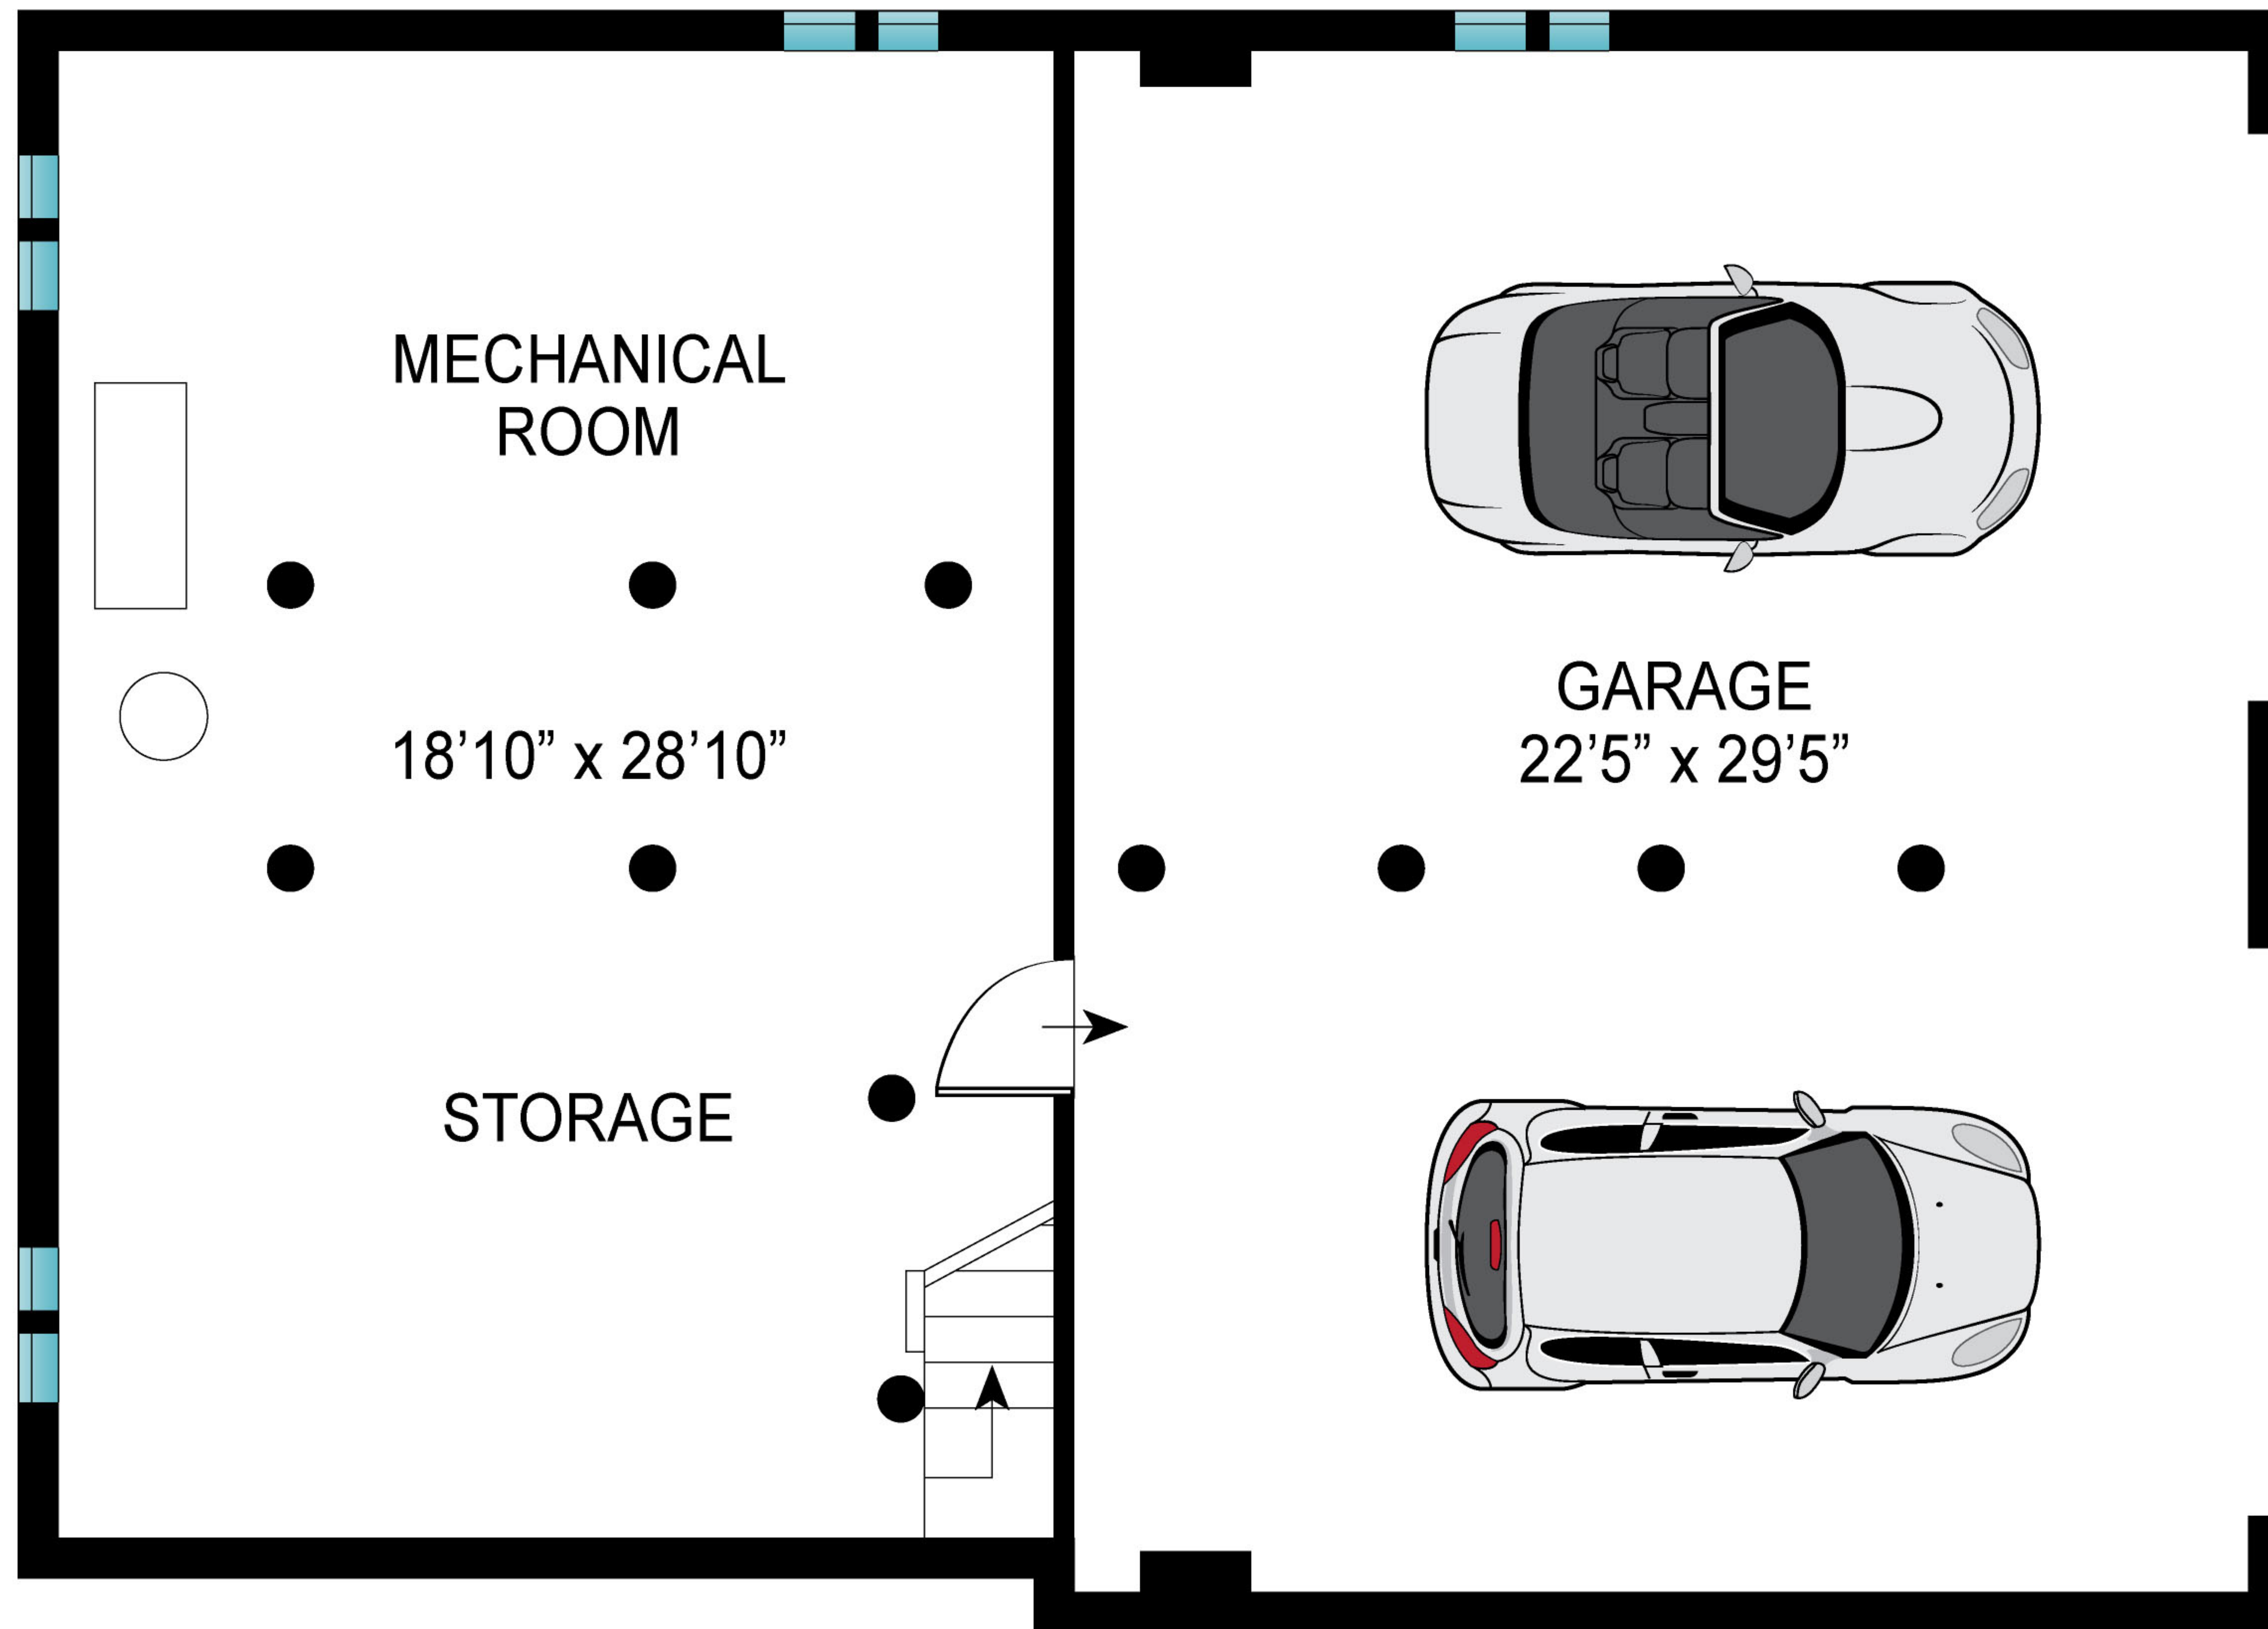

SECOND FLOOR

BASEMENT

FIRST FLOOR

Scale in feet. Indicative only. Dimensions are approximate. All information contained herein is gathered from sources we believe to be reliable. However, we cannot guarantee its accuracy and interested persons should rely on their own inquiries.

16 Meredith Avenue, Sag Harbor

Scale in feet. Indicative only. Dimensions are approximate. All information contained herein is gathered from sources we believe to be reliable. However, we cannot guarantee its accuracy and interested persons should rely on their own inquiries .

16 Meredith Avenue, Sag Harbor

**Brown
Harris
Stevens**

SECOND FLOOR

Scale in feet. Indicative only. Dimensions are approximate. All information contained herein is gathered from sources we believe to be reliable. However, we cannot guarantee its accuracy and interested persons should rely on their own inquiries.

16 Meredith Avenue, Sag Harbor

**Brown
Harris
Stevens**

BASEMENT

Scale in feet. Indicative only. Dimensions are approximate. All information contained herein is gathered from sources we believe to be reliable. However, we cannot guarantee its accuracy and interested persons should rely on their own inquiries.