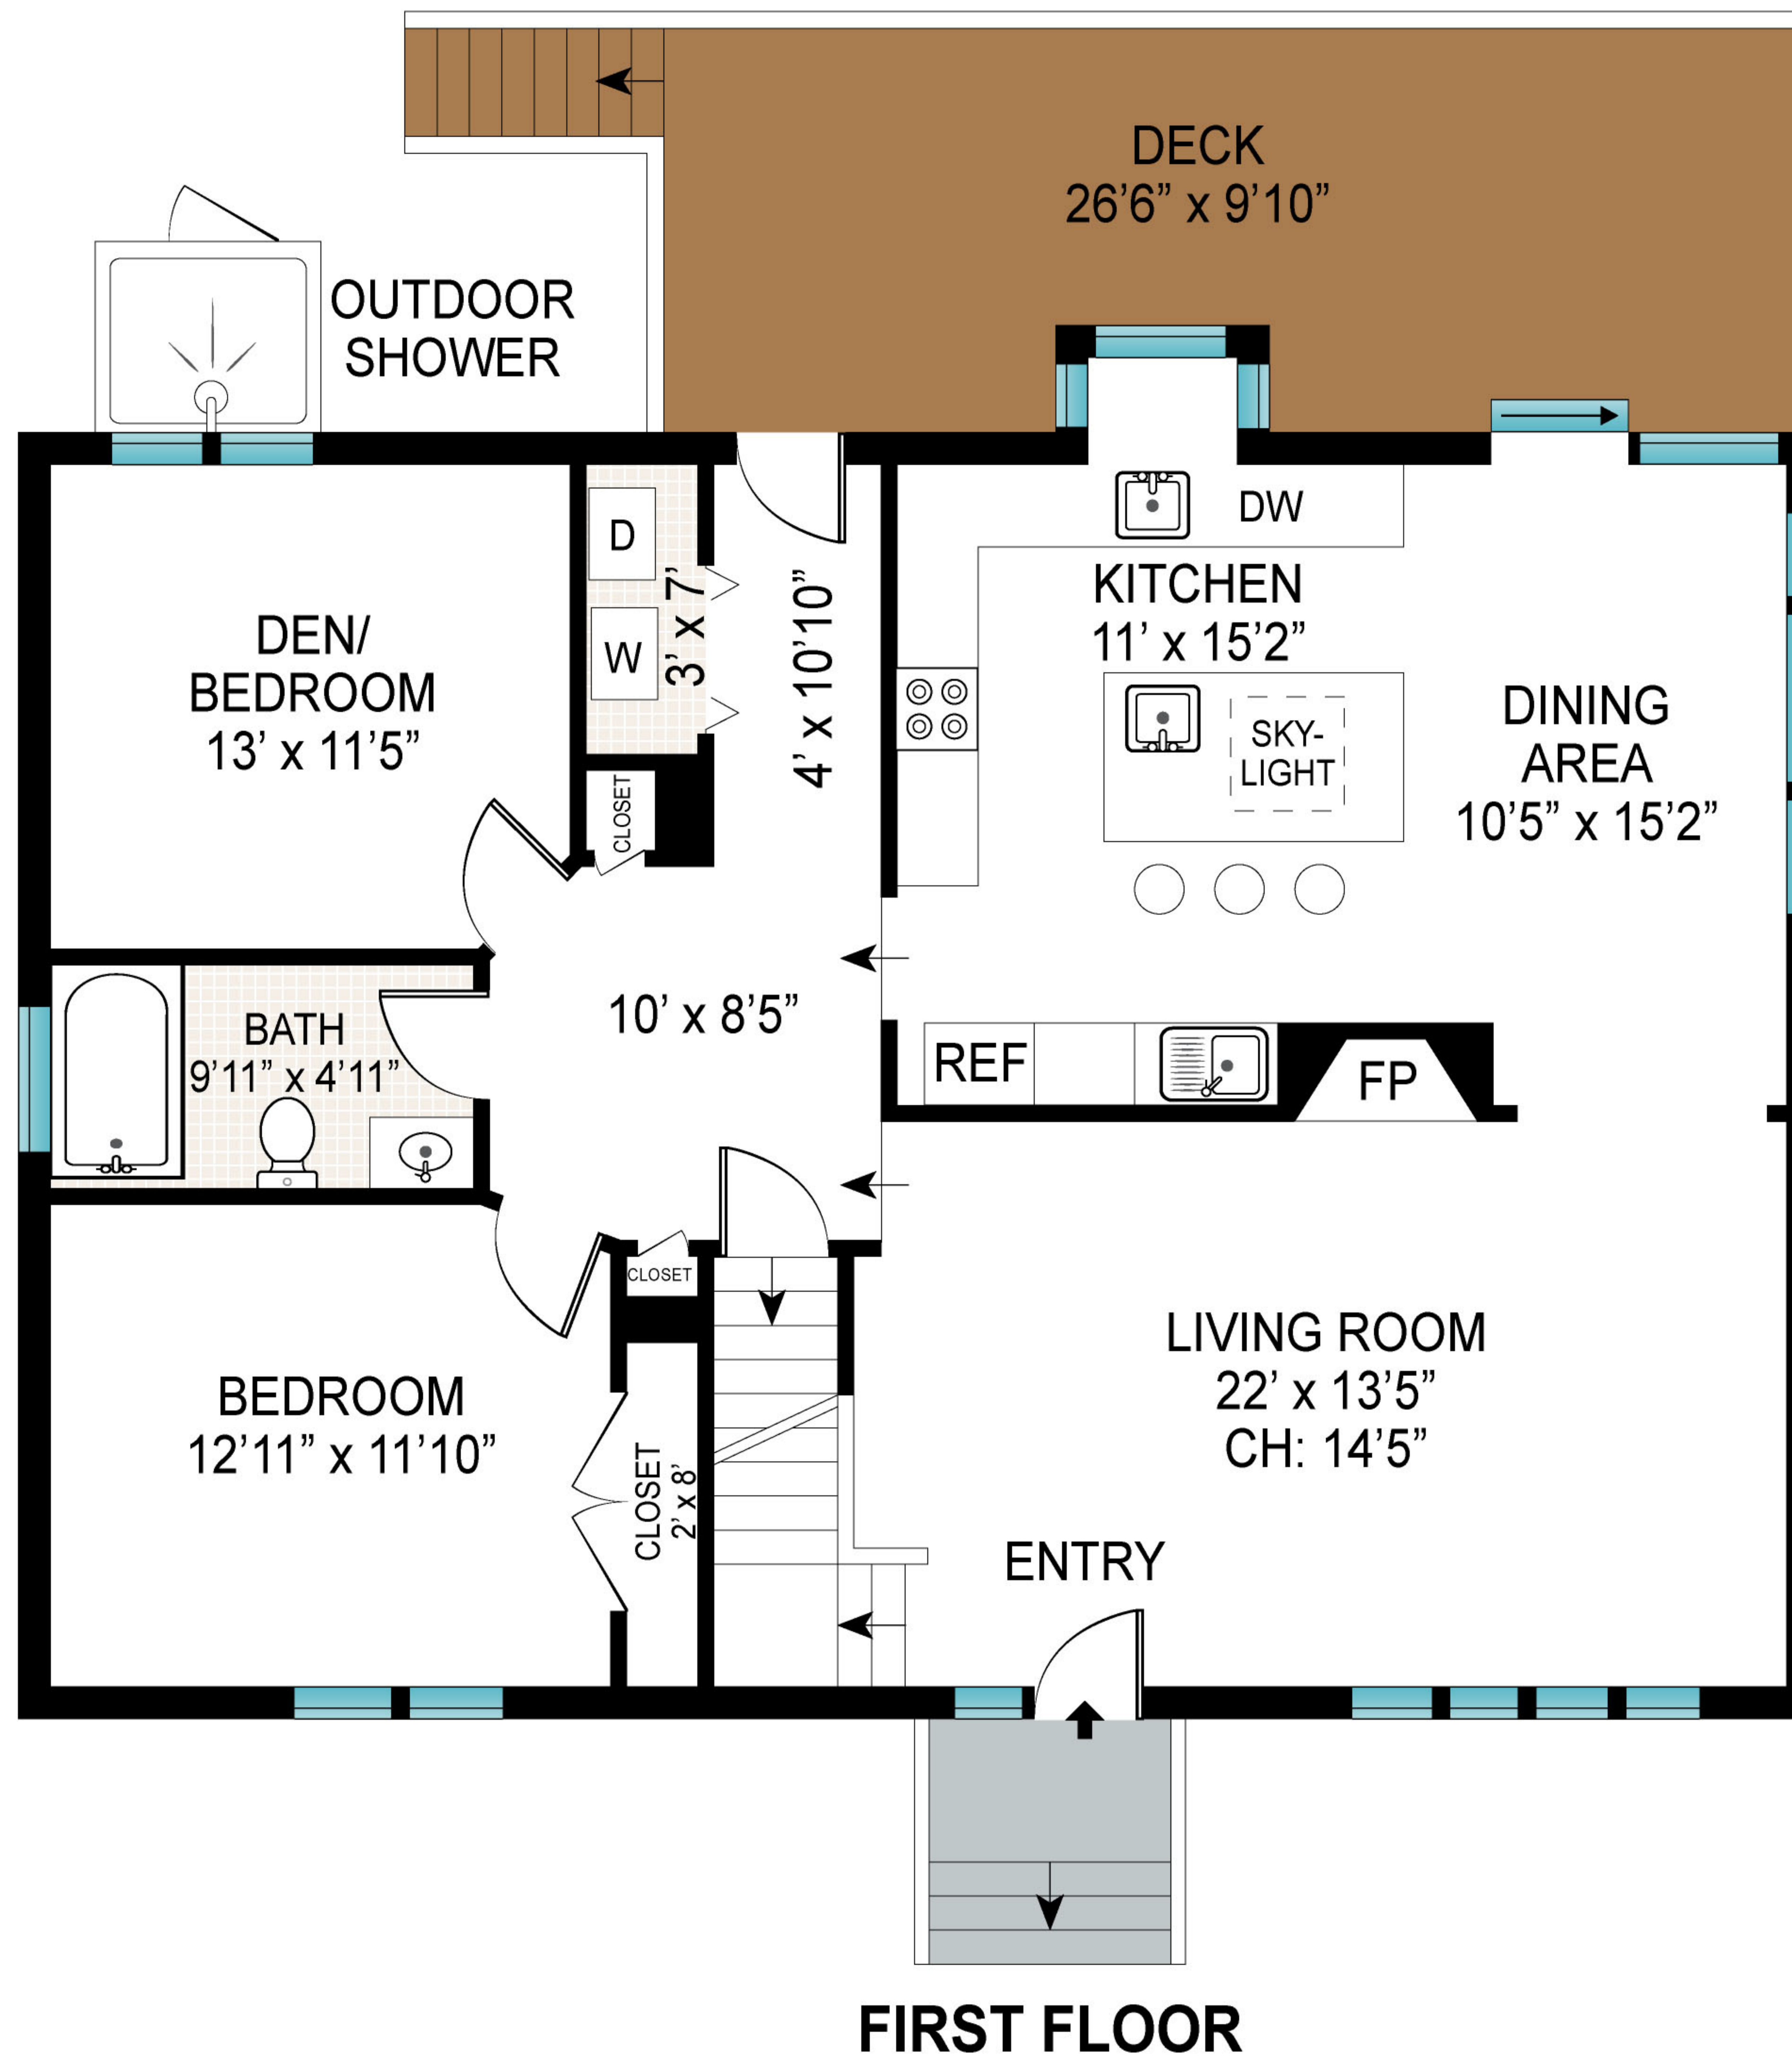

SECOND FLOOR

BASEMENT

FIRST FLOOR

Scale in feet. Indicative only. Dimensions are approximate. All information contained herein is gathered from sources we believe to be reliable. However, we cannot guarantee its accuracy and interested persons should rely on their own inquiries.

16 Meredith Avenue, Sag Harbor

Scale in feet. Indicative only. Dimensions are approximate. All information contained herein is gathered from sources we believe to be reliable. However, we cannot guarantee its accuracy and interested persons should rely on their own inquiries .

16 Meredith Avenue, Sag Harbor

**Brown
Harris
Stevens**

SECOND FLOOR

Scale in feet. Indicative only. Dimensions are approximate. All information contained herein is gathered from sources we believe to be reliable. However, we cannot guarantee its accuracy and interested persons should rely on their own inquiries.

16 Meredith Avenue, Sag Harbor

**Brown
Harris
Stevens**

BASEMENT

Scale in feet. Indicative only. Dimensions are approximate. All information contained herein is gathered from sources we believe to be reliable. However, we cannot guarantee its accuracy and interested persons should rely on their own inquiries.