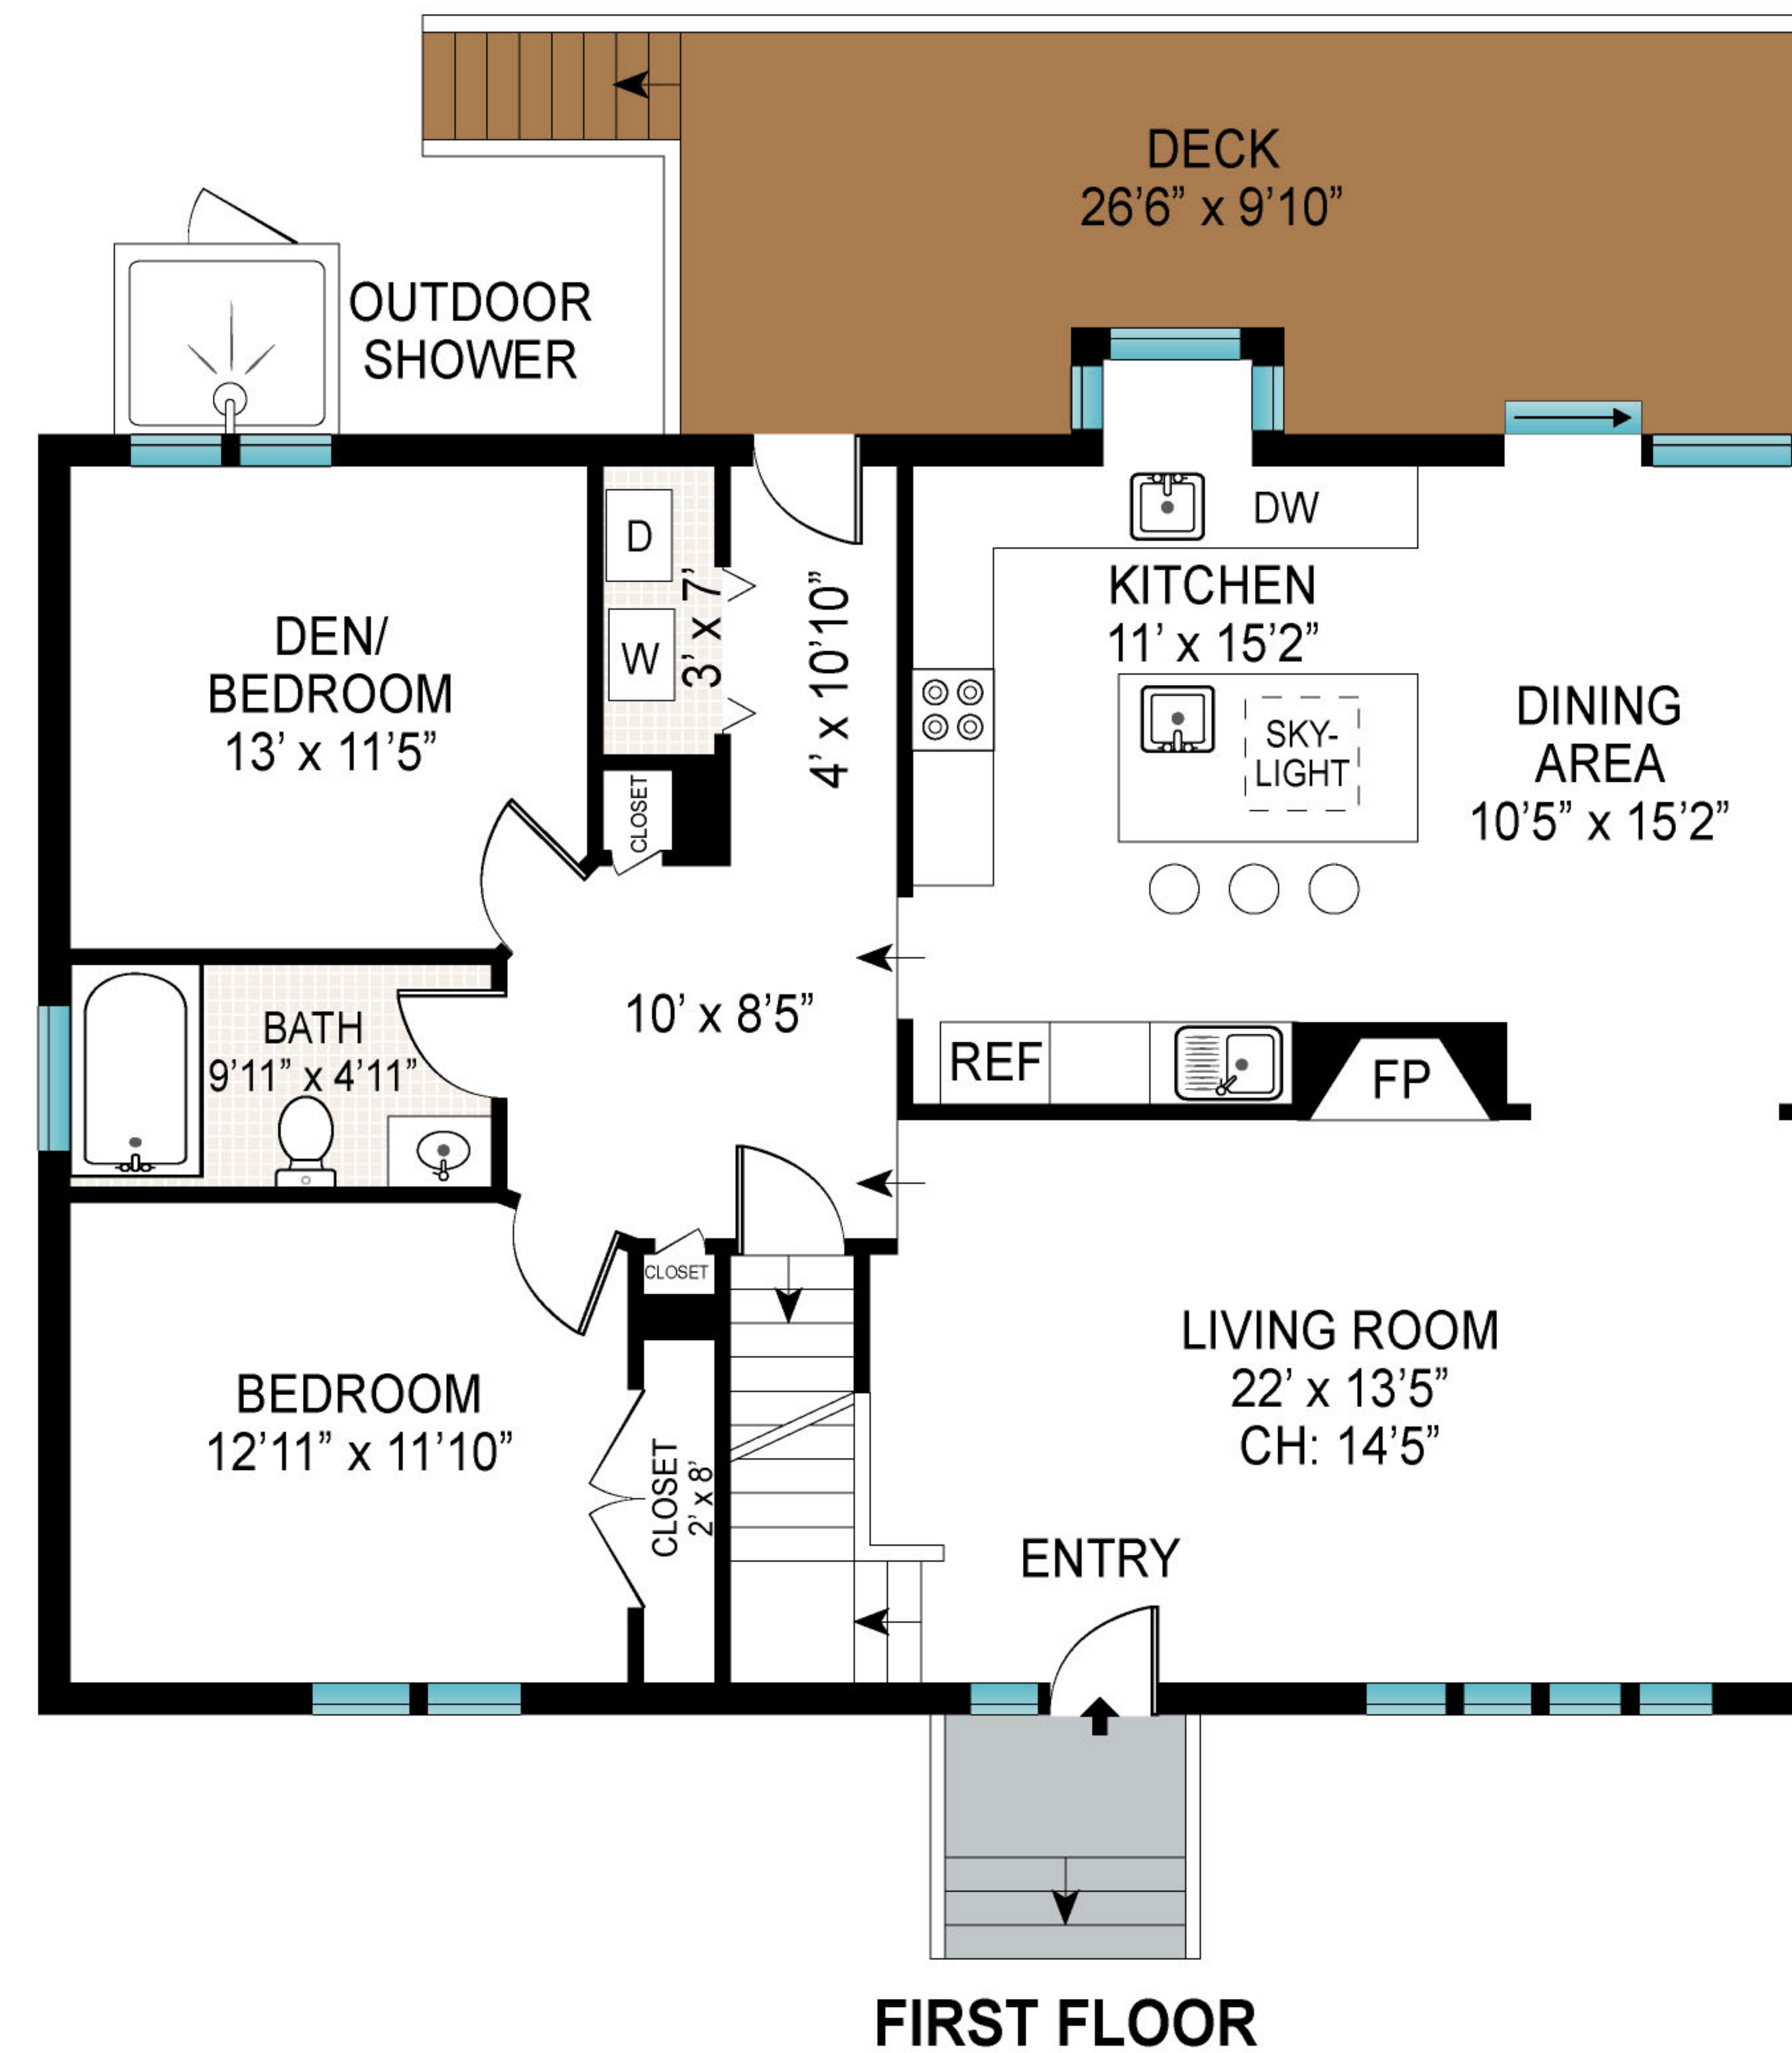

SECOND FLOOR

BASEMENT

FIRST FLOOR

Scale in feet. Indicative only. Dimensions are approximate. All information contained herein is gathered from sources we believe to be reliable. However, we cannot guarantee its accuracy and interested persons should rely on their own inquiries.

16 Meredith Avenue, Sag Harbor

Scale in feet. Indicative only. Dimensions are approximate. All information contained herein is gathered from sources we believe to be reliable. However, we cannot guarantee its accuracy and interested persons should rely on their own inquiries .

16 Meredith Avenue, Sag Harbor

**Brown
Harris
Stevens**

SECOND FLOOR

Scale in feet. Indicative only. Dimensions are approximate. All information contained herein is gathered from sources we believe to be reliable. However, we cannot guarantee its accuracy and interested persons should rely on their own inquiries.

16 Meredith Avenue, Sag Harbor

**Brown
Harris
Stevens**

BASEMENT

Scale in feet. Indicative only. Dimensions are approximate. All information contained herein is gathered from sources we believe to be reliable. However, we cannot guarantee its accuracy and interested persons should rely on their own inquiries.