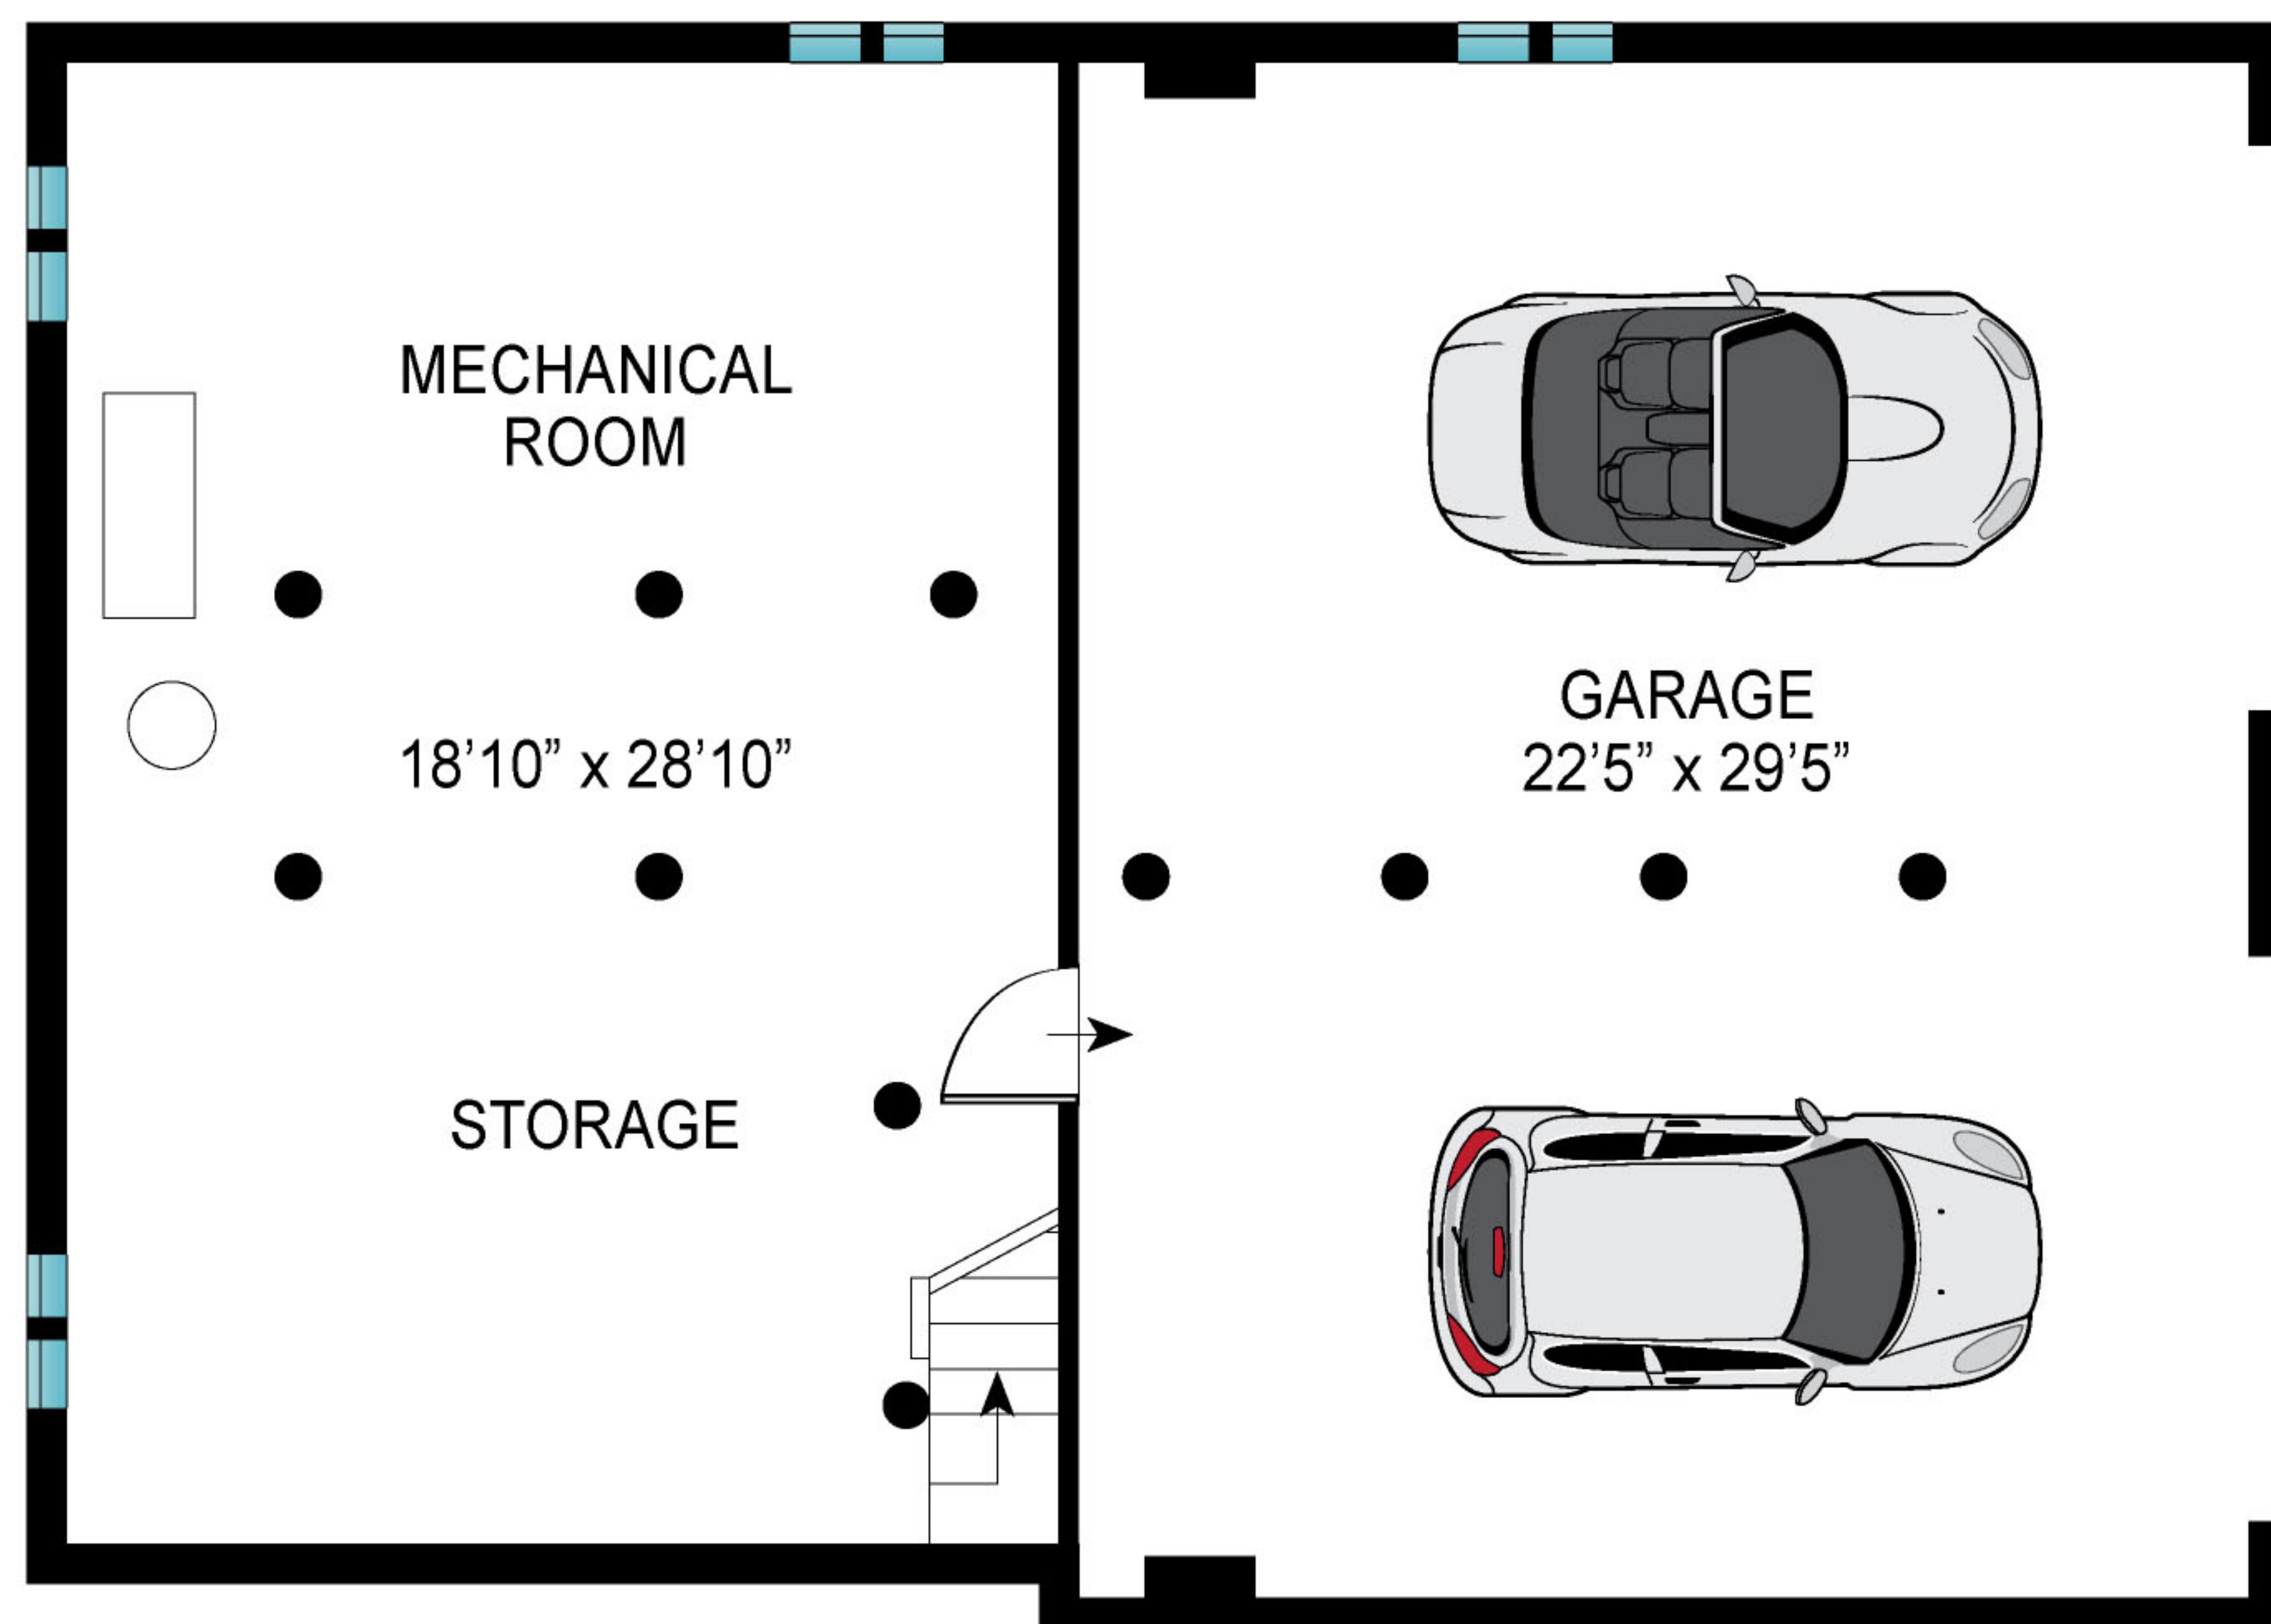

SECOND FLOOR

BASEMENT

FIRST FLOOR

Scale in feet. Indicative only. Dimensions are approximate. All information contained herein is gathered from sources we believe to be reliable. However, we cannot guarantee its accuracy and interested persons should rely on their own inquiries.

16 Meredith Avenue, Sag Harbor

Scale in feet. Indicative only. Dimensions are approximate. All information contained herein is gathered from sources we believe to be reliable. However, we cannot guarantee its accuracy and interested persons should rely on their own inquiries .

16 Meredith Avenue, Sag Harbor

**Brown
Harris
Stevens**

SECOND FLOOR

Scale in feet. Indicative only. Dimensions are approximate. All information contained herein is gathered from sources we believe to be reliable. However, we cannot guarantee its accuracy and interested persons should rely on their own inquiries.

16 Meredith Avenue, Sag Harbor

**Brown
Harris
Stevens**

BASEMENT

Scale in feet. Indicative only. Dimensions are approximate. All information contained herein is gathered from sources we believe to be reliable. However, we cannot guarantee its accuracy and interested persons should rely on their own inquiries.