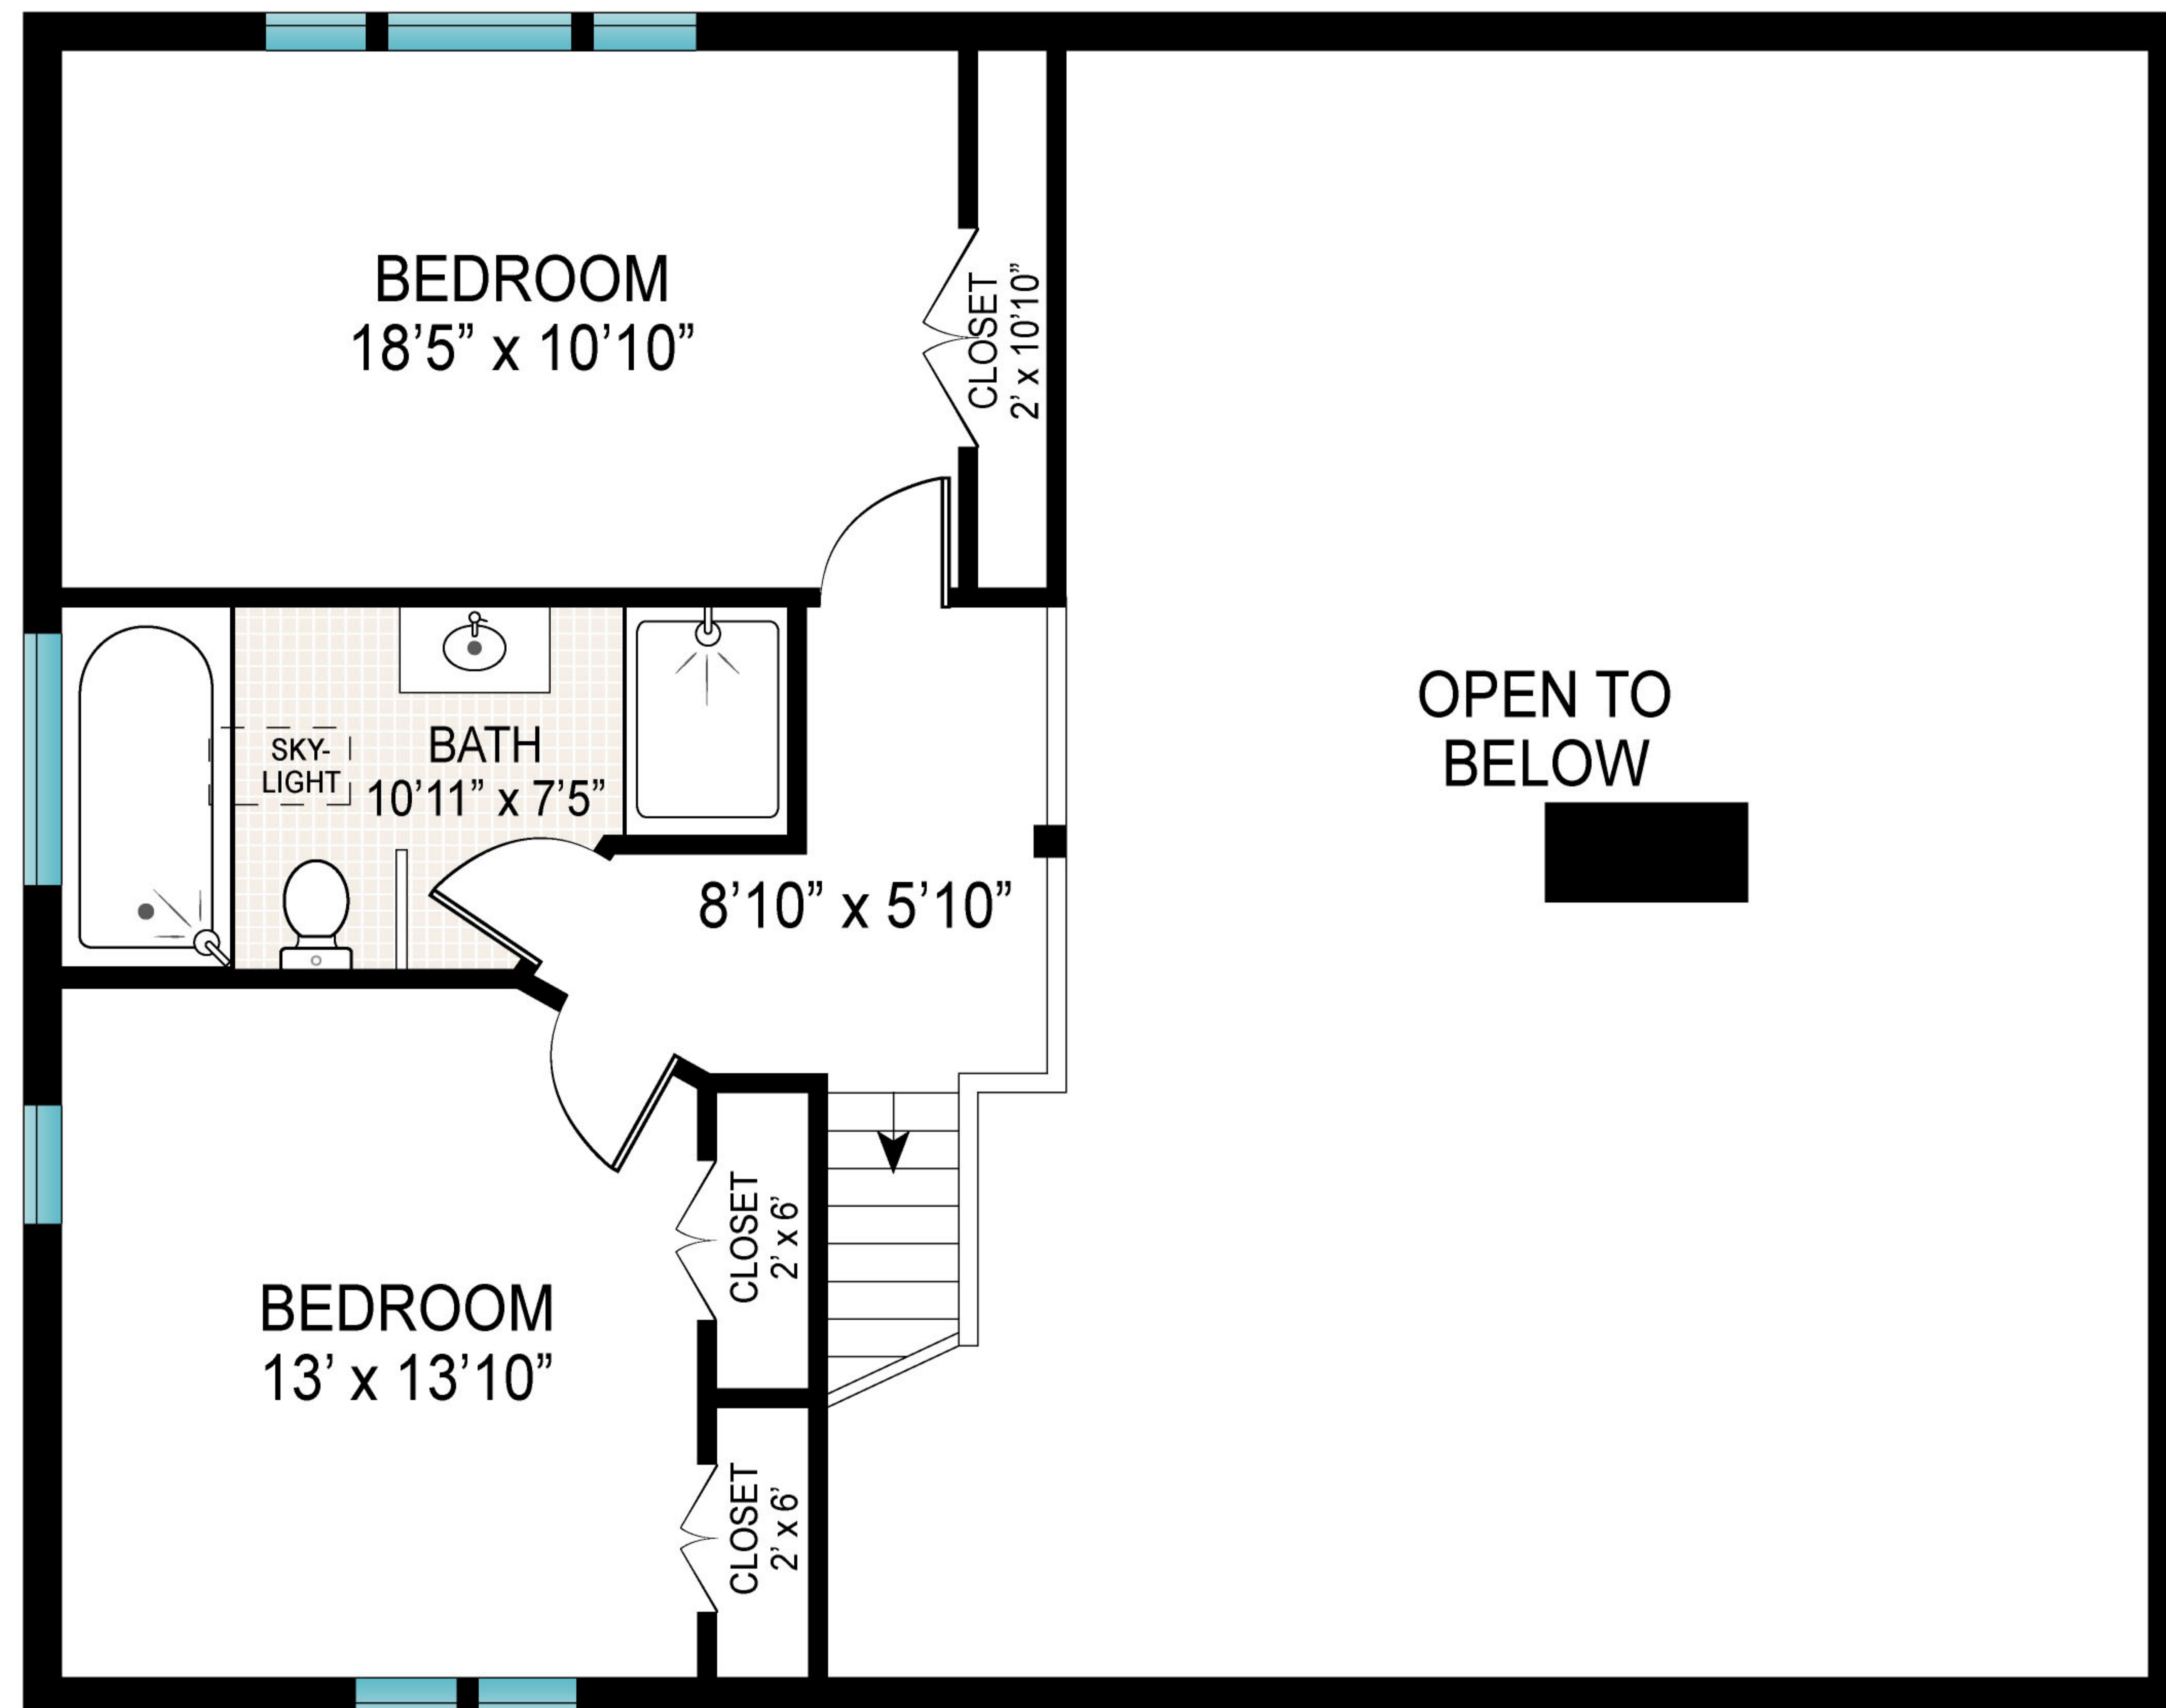

SECOND FLOOR

BASEMENT

FIRST FLOOR

Scale in feet. Indicative only. Dimensions are approximate. All information contained herein is gathered from sources we believe to be reliable. However, we cannot guarantee its accuracy and interested persons should rely on their own inquiries.

16 Meredith Avenue, Sag Harbor

Scale in feet. Indicative only. Dimensions are approximate. All information contained herein is gathered from sources we believe to be reliable. However, we cannot guarantee its accuracy and interested persons should rely on their own inquiries .

16 Meredith Avenue, Sag Harbor

**Brown
Harris
Stevens**

SECOND FLOOR

Scale in feet. Indicative only. Dimensions are approximate. All information contained herein is gathered from sources we believe to be reliable. However, we cannot guarantee its accuracy and interested persons should rely on their own inquiries.

16 Meredith Avenue, Sag Harbor

**Brown
Harris
Stevens**

BASEMENT

Scale in feet. Indicative only. Dimensions are approximate. All information contained herein is gathered from sources we believe to be reliable. However, we cannot guarantee its accuracy and interested persons should rely on their own inquiries.