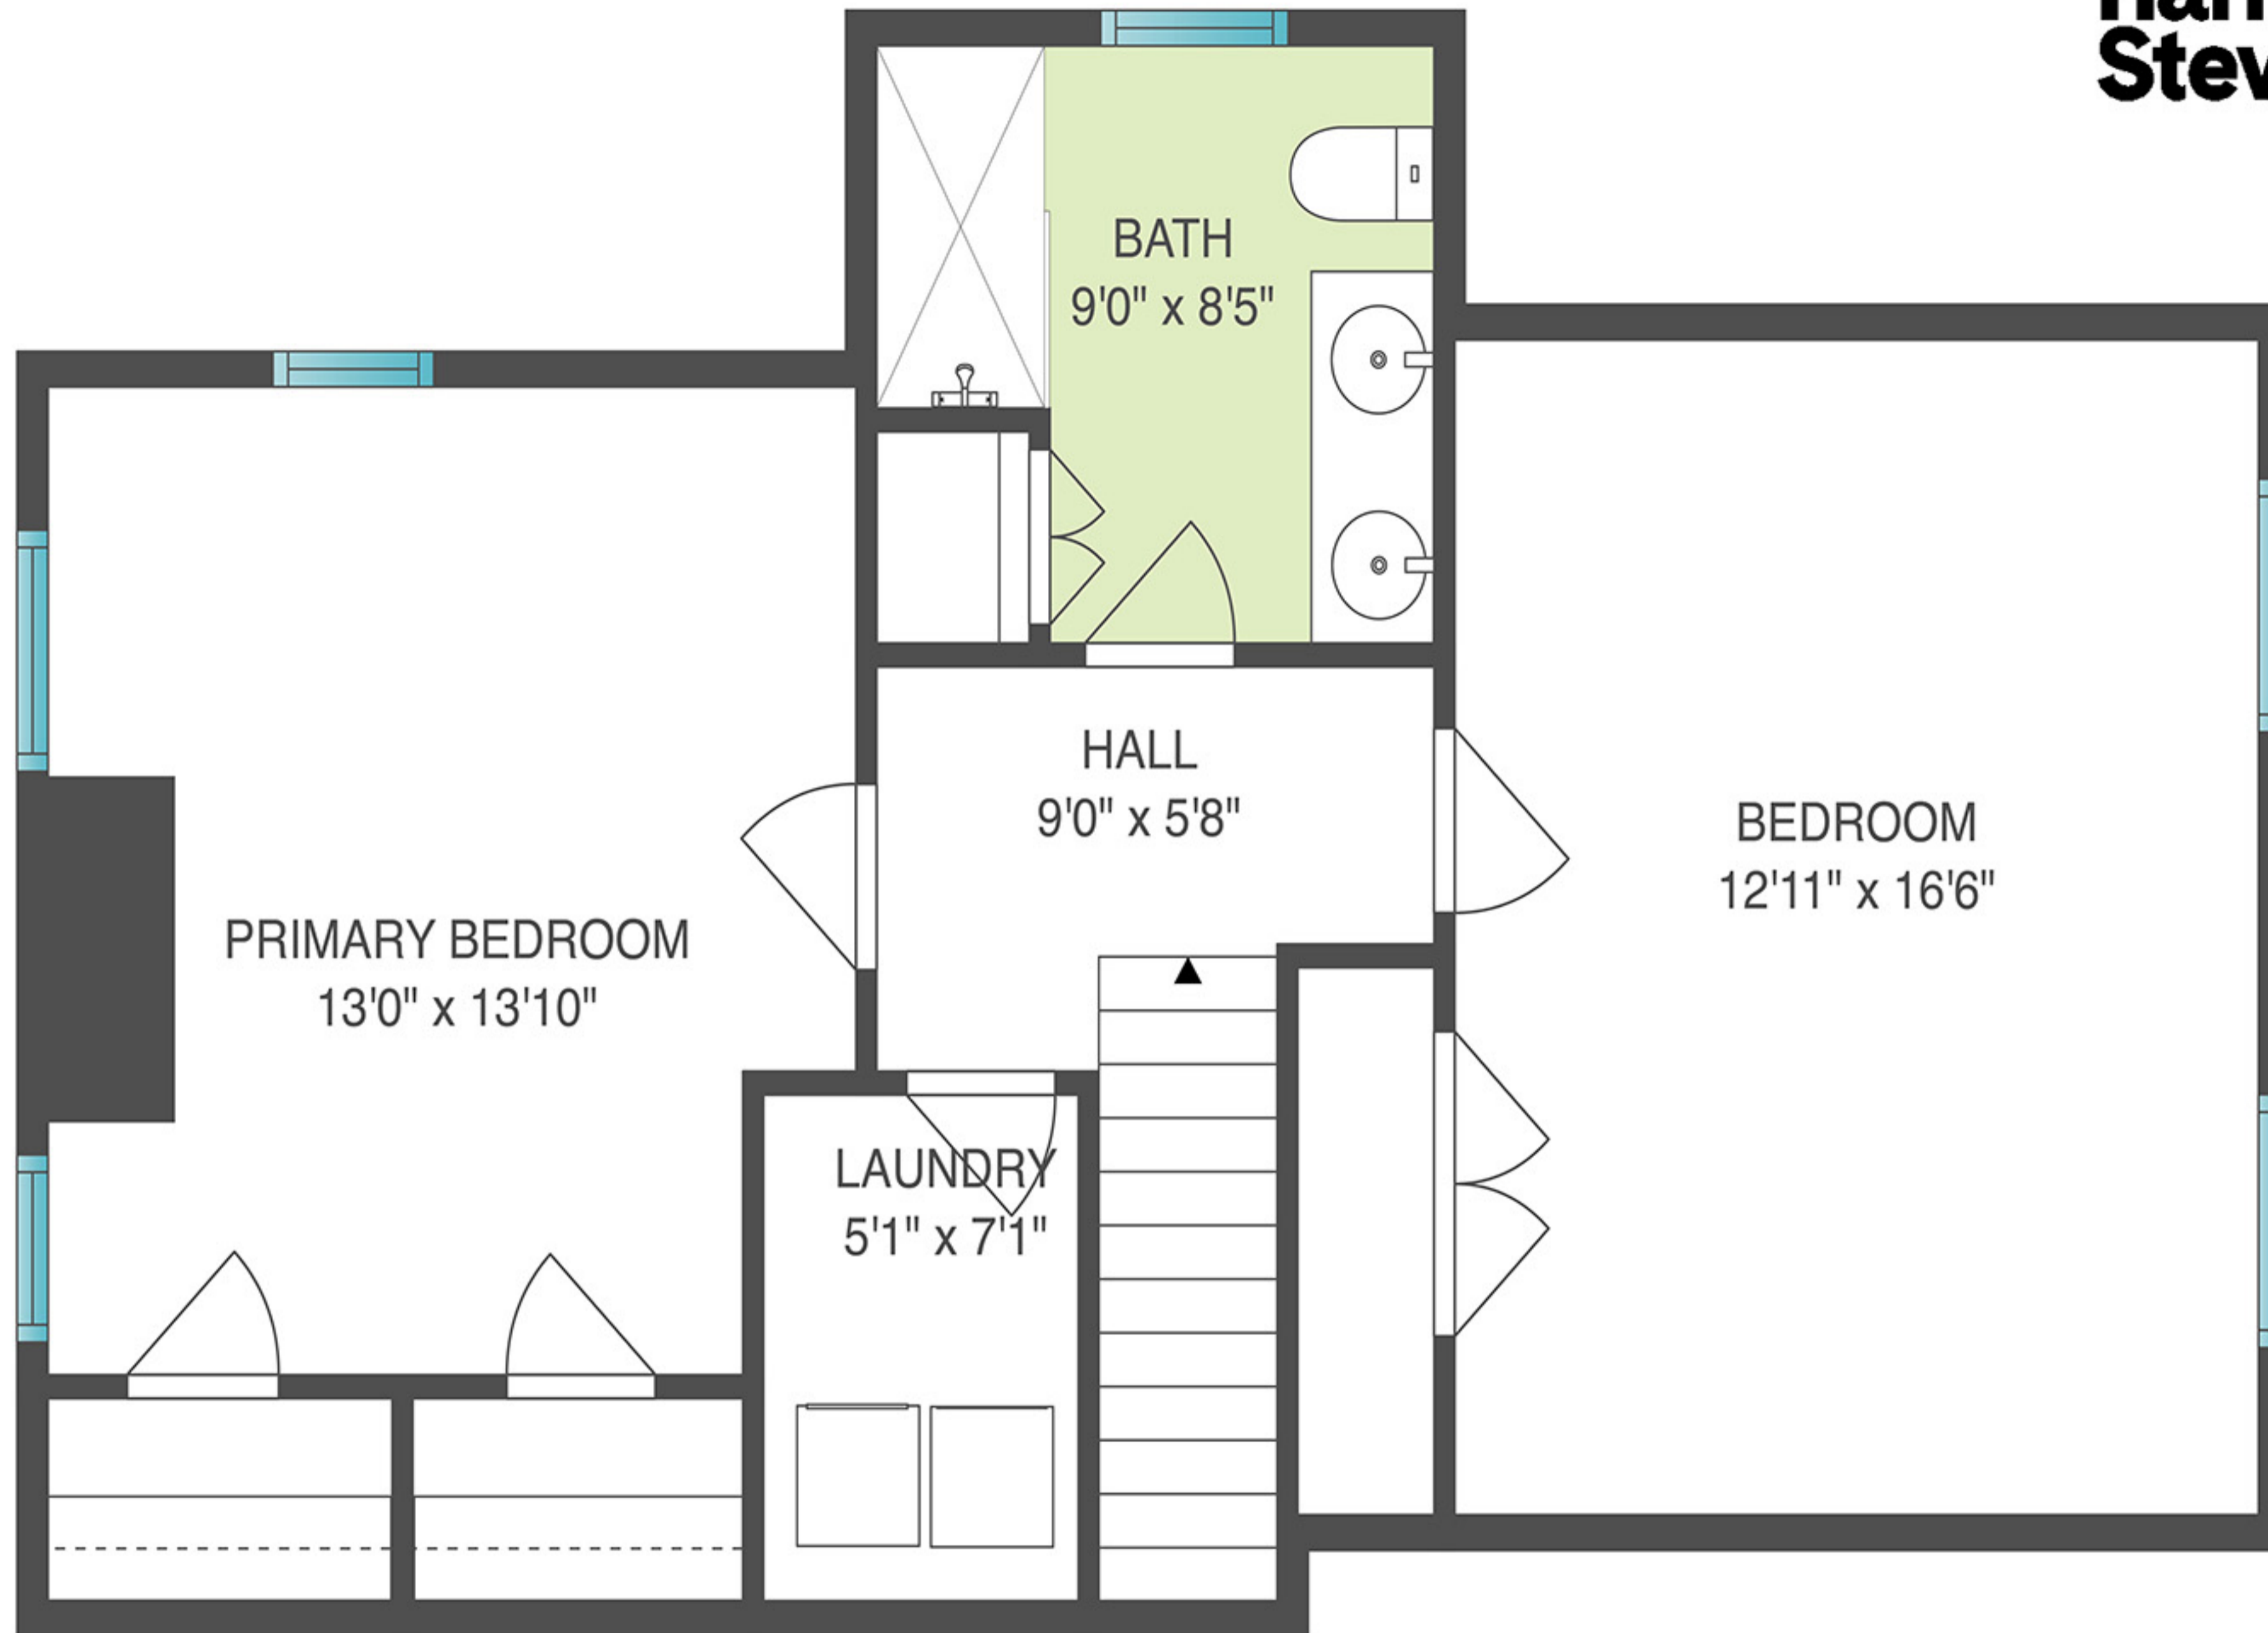

148 SUFFOLK STREET, SAG HARBOR

**Brown
Harris
Stevens**

FIRST FLOOR

Scale in feet. Dimensions are approximate. All information contained herein is gathered from sources we believe to be reliable. However, we cannot guarantee its accuracy and interested persons should rely on their own enquiries

SECOND FLOOR

Scale in feet. Dimensions are approximate. All information contained herein is gathered from sources we believe to be reliable. However, we cannot guarantee its accuracy and interested persons should rely on their own enquiries

LOWER LEVEL

Scale in feet. Dimensions are approximate. All information contained herein is gathered from sources we believe to be reliable. However, we cannot guarantee its accuracy and interested persons should rely on their own enquiries

148 SUFFOLK STREET, SAG HARBOR

**Brown
Harris
Stevens**

FIRST FLOOR

LOWER LEVEL

SECOND FLOOR

Scale in feet. Dimensions are approximate. All information contained herein is gathered from sources we believe to be reliable. However, we cannot guarantee its accuracy and interested persons should rely on their own enquiries