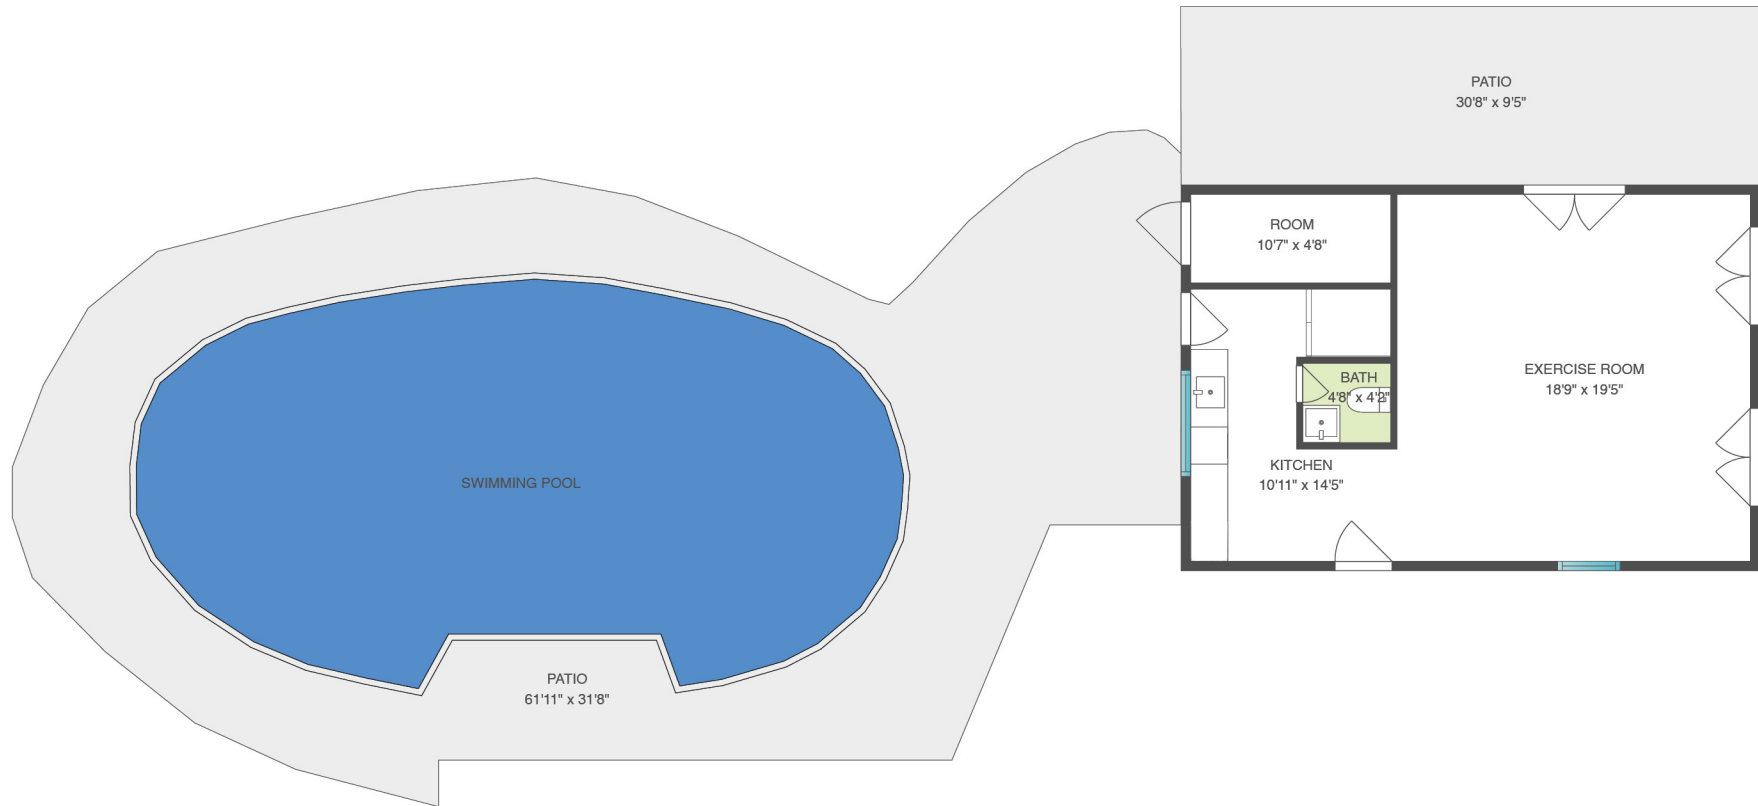

27 NOTAMISET ST, WESTHAMPTON BEACH

**Brown
Harris
Stevens**

FIRST FLOOR

Scale in feet. Dimensions are approximate. All information contained herein is gathered from sources we believe to be reliable. However, we cannot guarantee its accuracy and interested persons should rely on their own enquiries

SECOND FLOOR

Scale in feet. Dimensions are approximate. All information contained herein is gathered from sources we believe to be reliable. However, we cannot guarantee its accuracy and interested persons should rely on their own enquiries

THIRD FLOOR

Scale in feet. Dimensions are approximate. All information contained herein is gathered from sources we believe to be reliable. However, we cannot guarantee its accuracy and interested persons should rely on their own enquiries

27 NOTAMISET ST, WESTHAMPTON BEACH

**Brown
Harris
Stevens**

FIRST FLOOR

SECOND FLOOR

ACCESSORY BUILDING

Scale in feet. Dimensions are approximate. All information contained herein is gathered from sources we believe to be reliable.