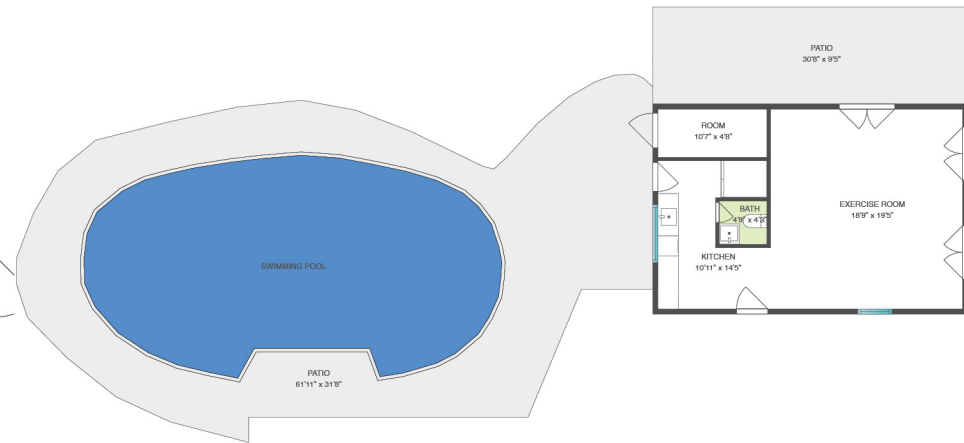

27 NOTAMISET ST, WESTHAMPTON BEACH

**Brown
Harris
Stevens**

FIRST FLOOR

Scale in feet. Dimensions are approximate. All information contained herein is gathered from sources we believe to be reliable. However, we cannot guarantee its accuracy and interested persons should rely on their own enquiries

ACCESSORY BUILDING

Scale in feet. Dimensions are approximate. All information contained herein is gathered from sources we believe to be reliable.

However, we cannot guarantee its accuracy and interested persons should rely on their own enquiries

27 NOTAMISET ST, WESTHAMPTON BEACH

**Brown
Harris
Stevens**

FIRST FLOOR

SECOND FLOOR

ACCESSORY BUILDING

Scale in feet. Dimensions are approximate. All information contained herein is gathered from sources we believe to be reliable.