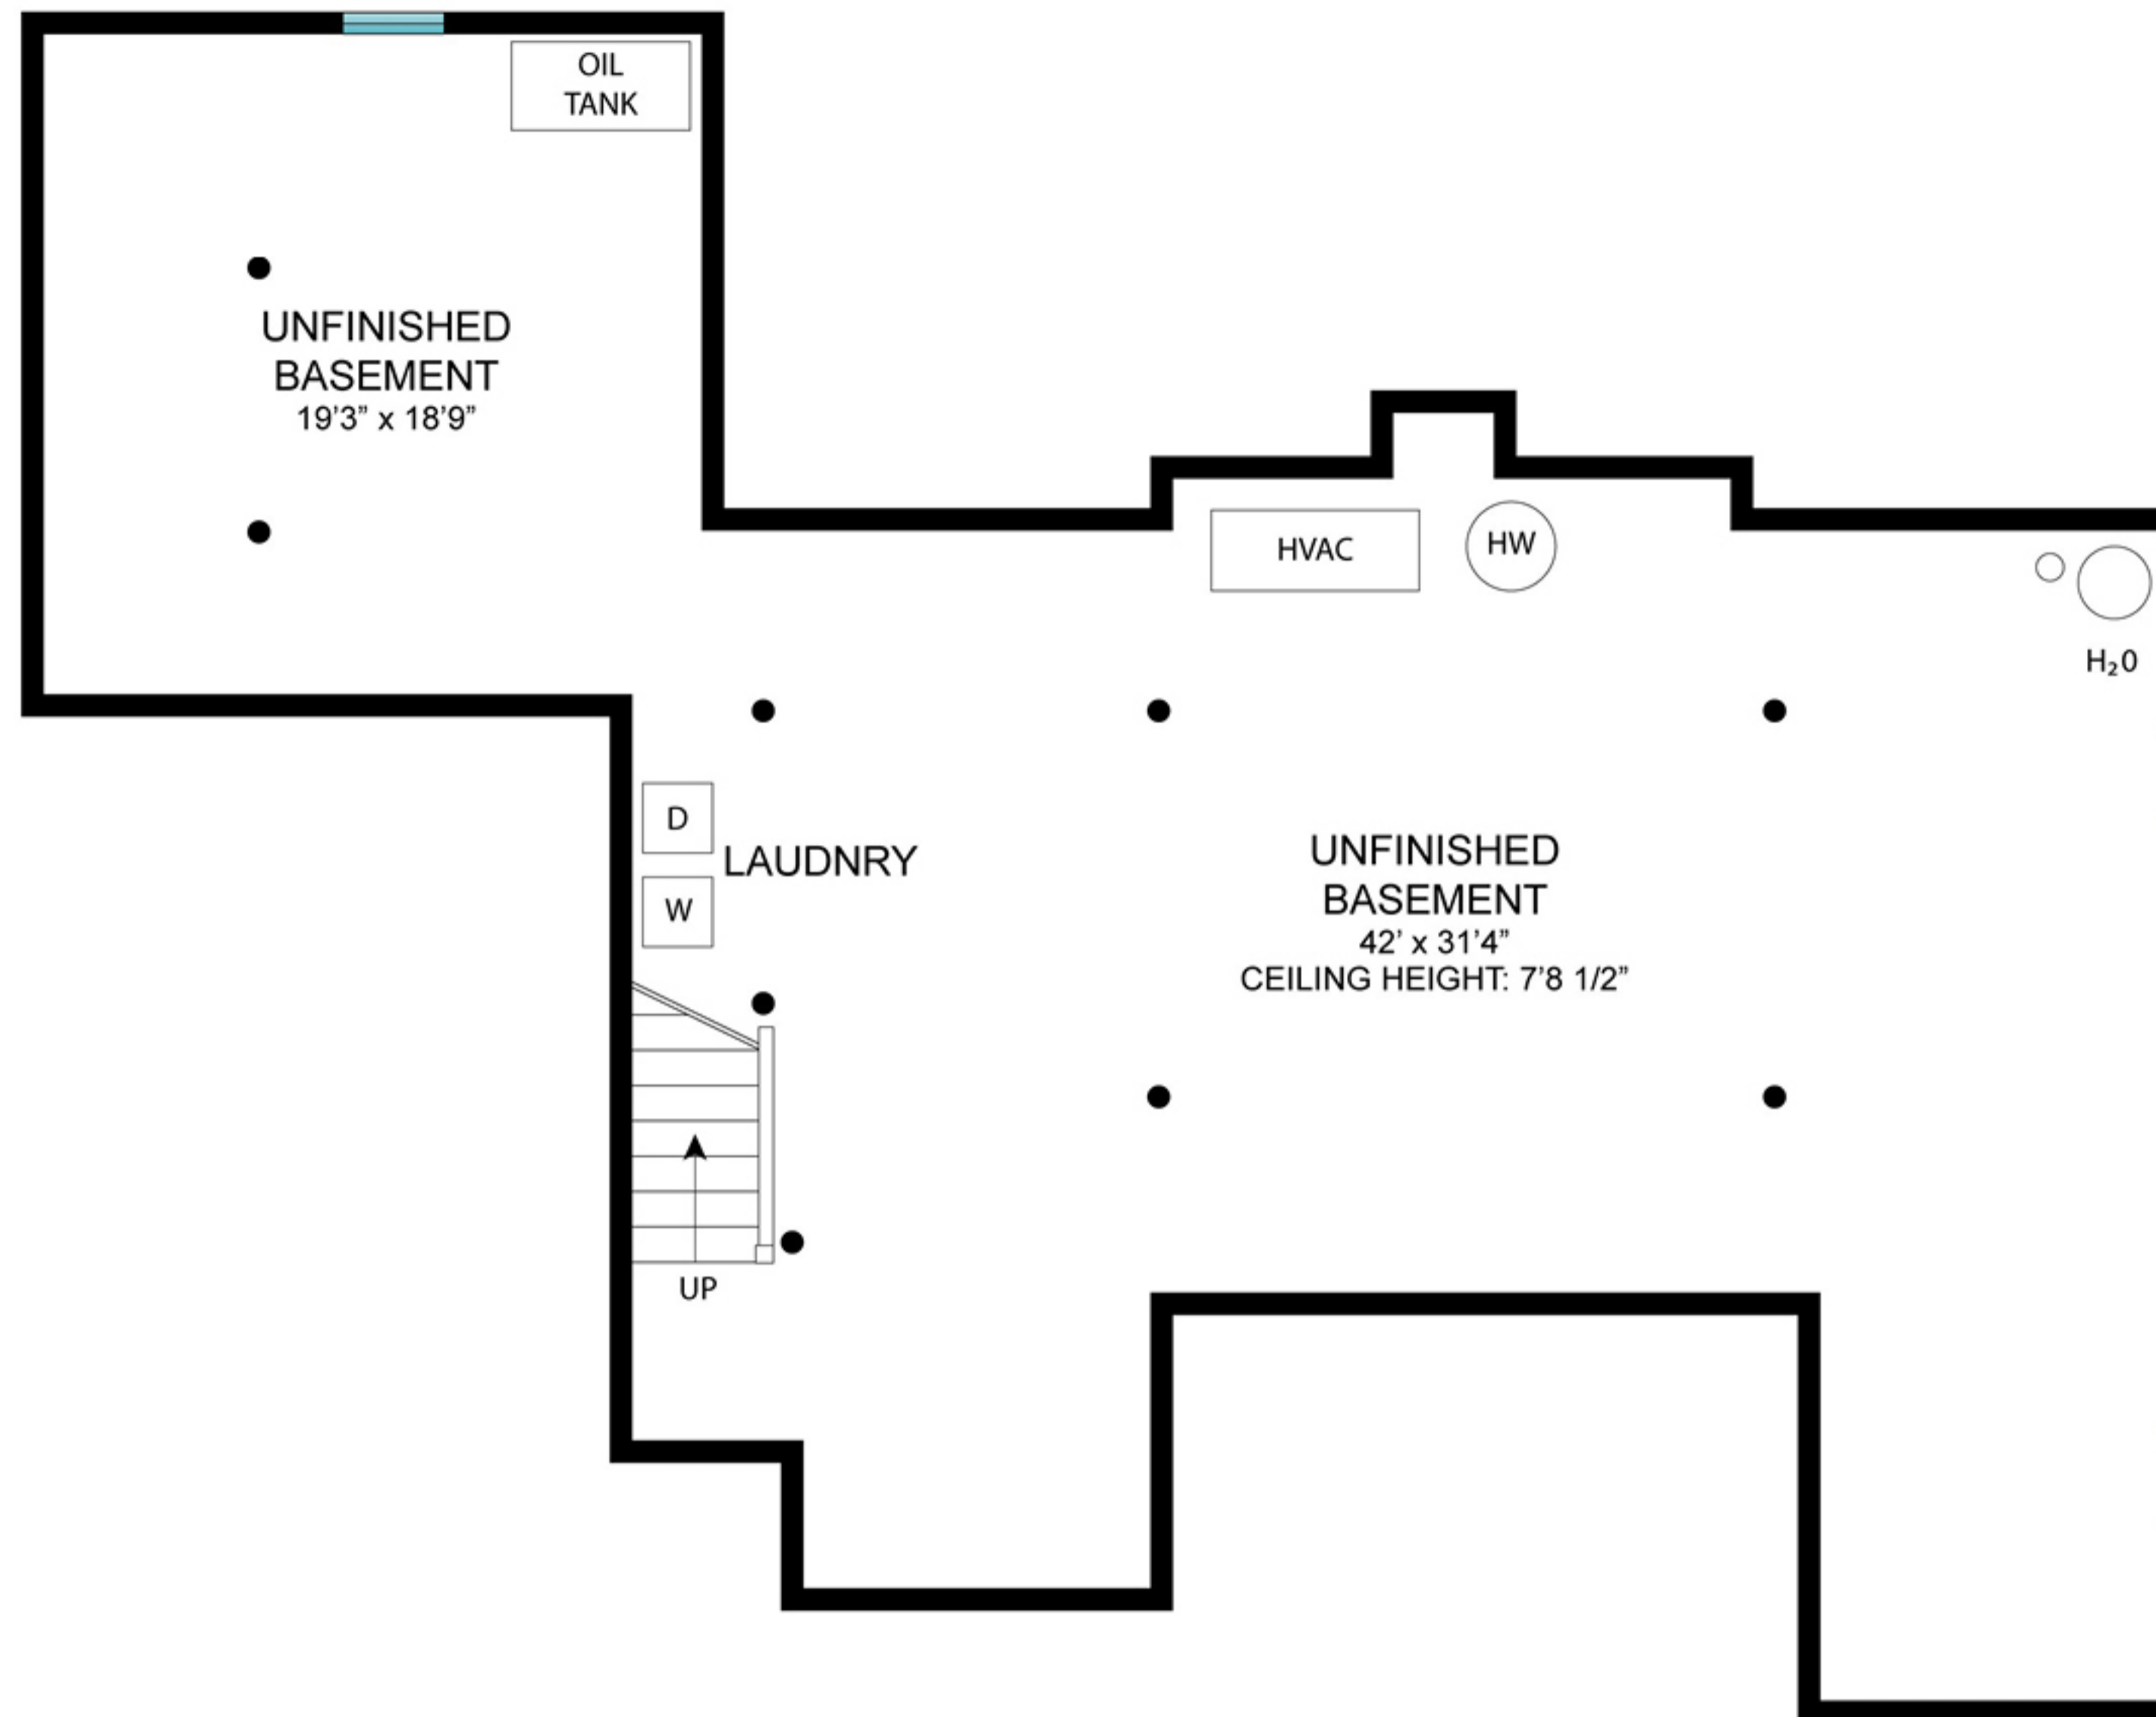

FIRST FLOOR

46 Royal Street, East Hampton

Scale in feet. Indicative only. Dimensions are approximate. All information contained herein is gathered from sources believed to be reliable. However, accuracy is not guaranteed and interested persons should rely on their own enquiries.

LOWER LEVEL

46 Royal Street, East Hampton

**Brown
Harris
Stevens**

Scale in feet. Indicative only. Dimensions are approximate. All information contained herein is gathered from sources believed to be reliable. However, accuracy is not guaranteed and interested persons should rely on their own enquiries.