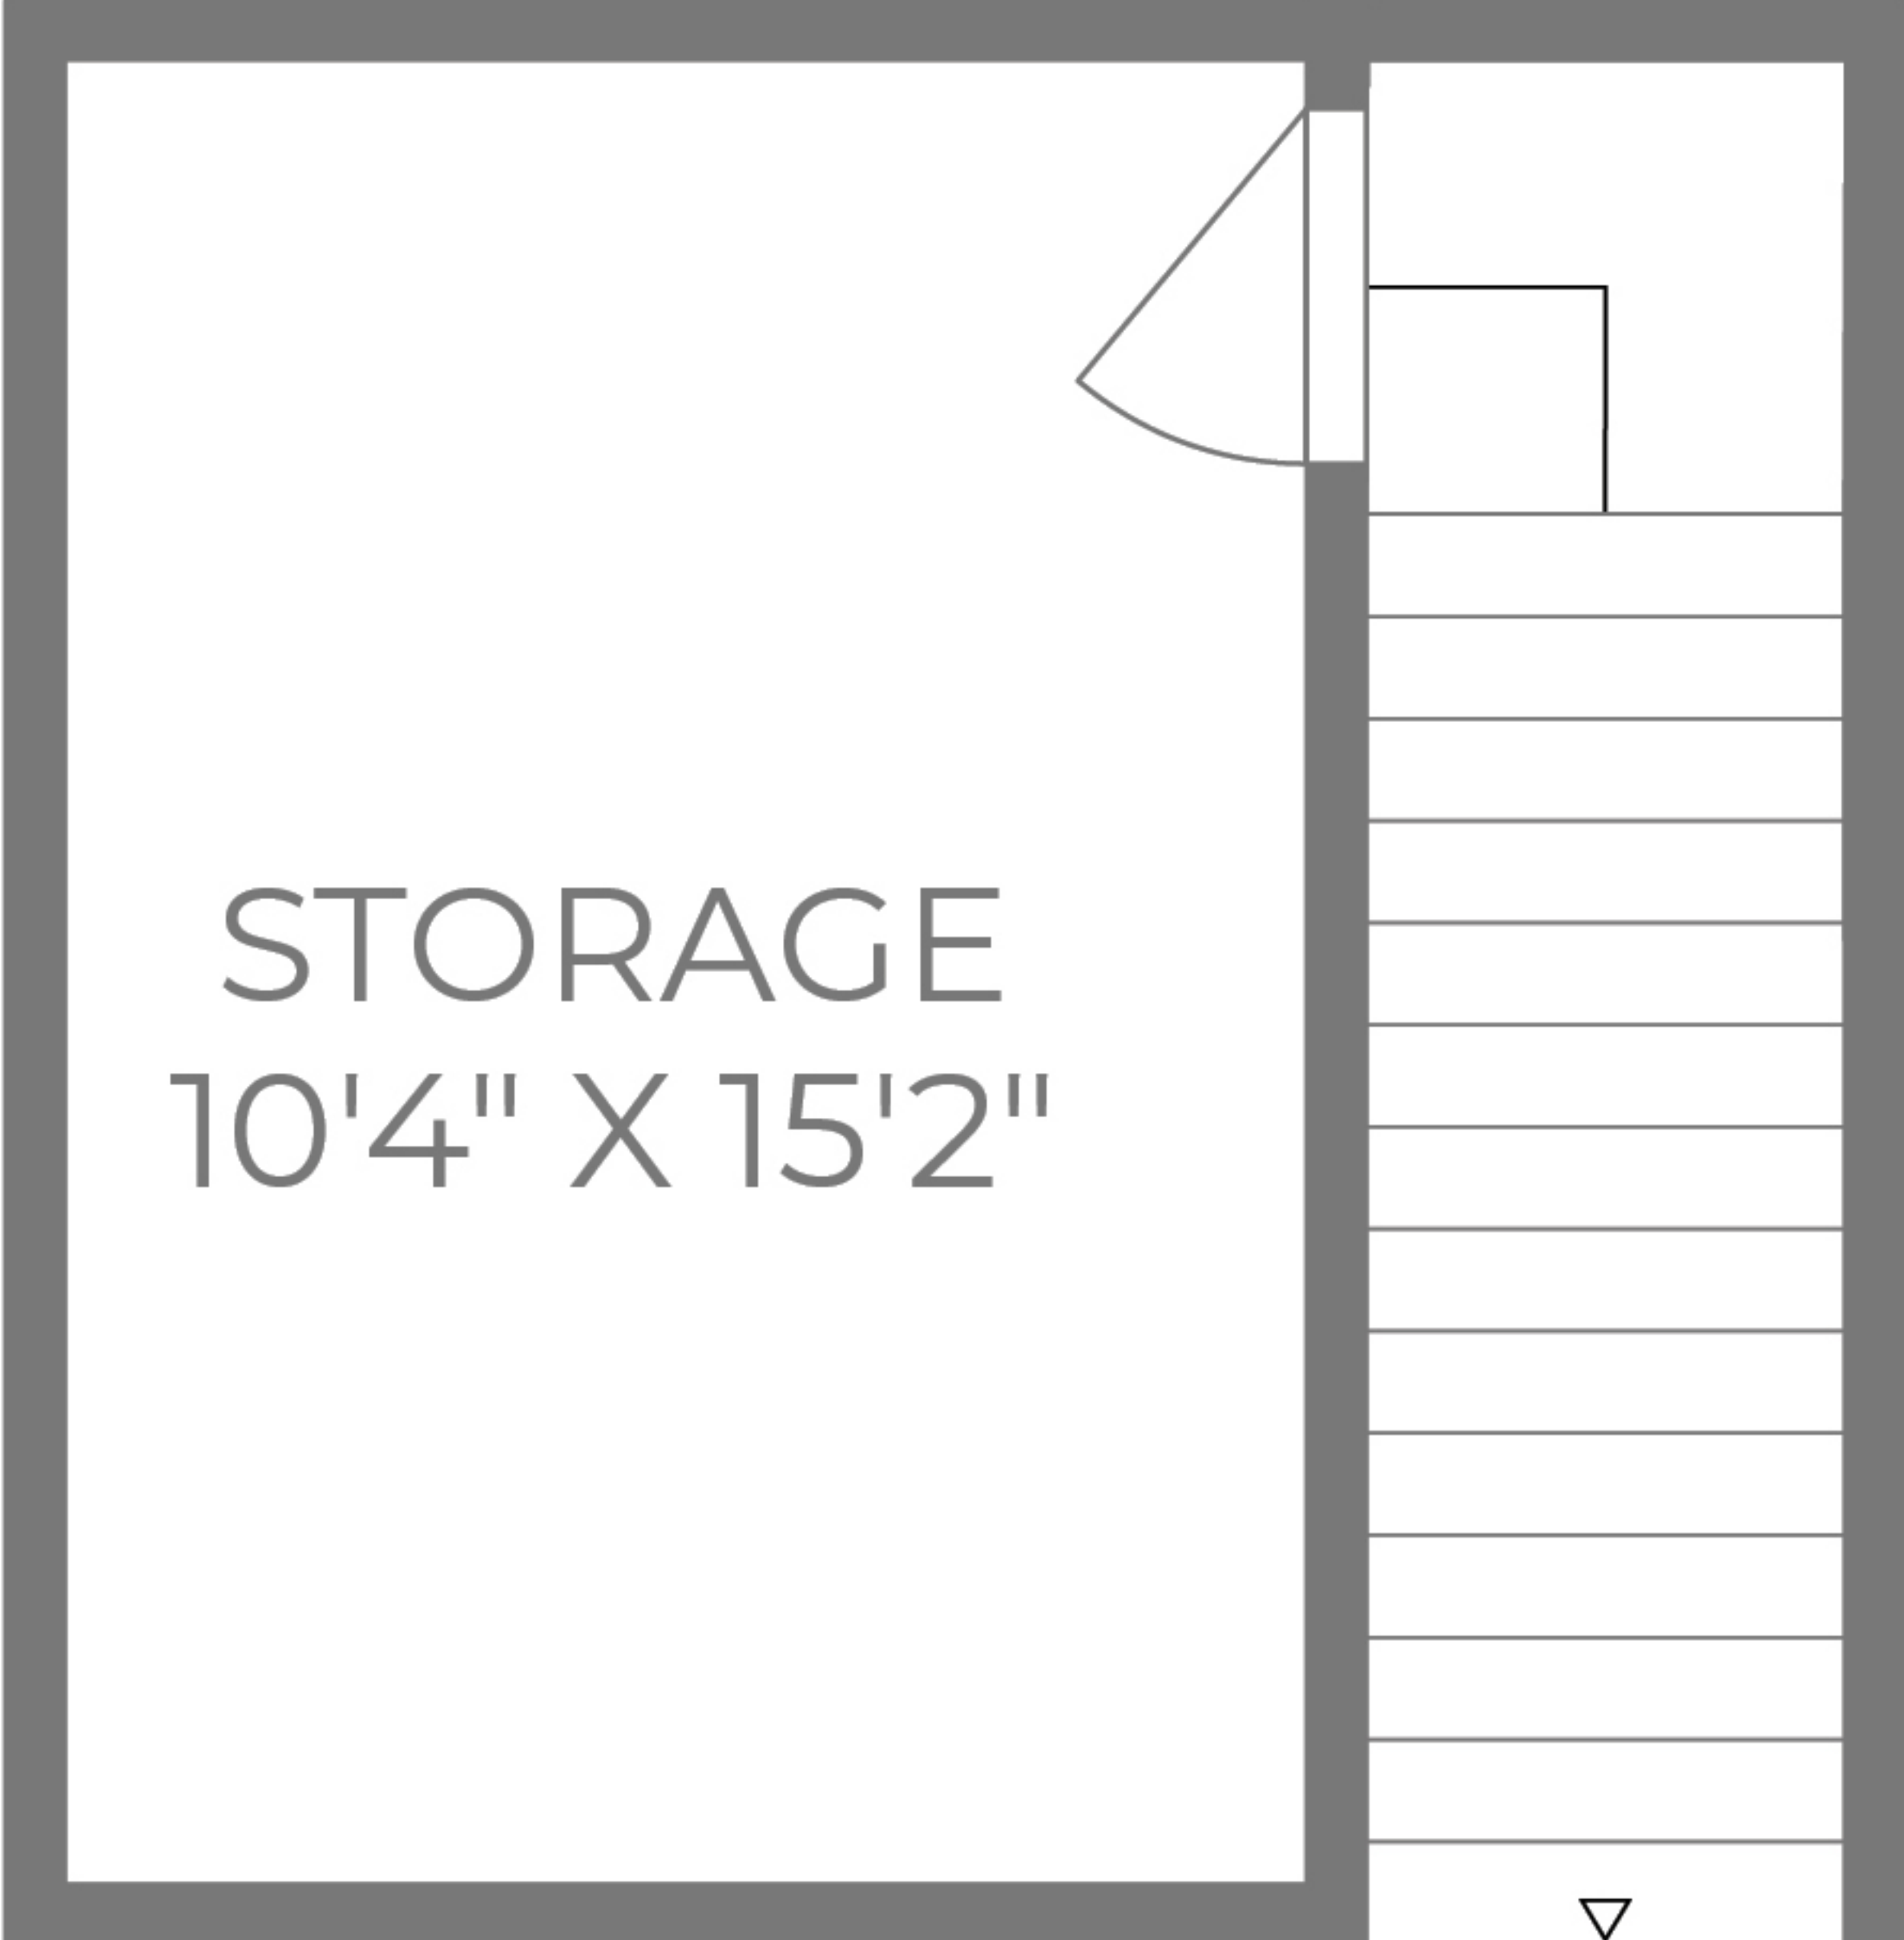

15 HILLSIDE LN, EAST HAMPTON

**Brown
Harris
Stevens**

FIRST FLOOR

Scale in feet. Dimensions are approximate. All information contained herein is gathered from sources we believe to be reliable. However, we cannot guarantee its accuracy and interested persons should rely on their own enquiries

15 HILLSIDE LN, EAST HAMPTON

SECOND FLOOR

Scale in feet. Dimensions are approximate. All information contained herein is gathered from sources we believe to be reliable. However, we cannot guarantee its accuracy and interested persons should rely on their own enquiries

15 HILLSIDE LN, EAST HAMPTON

LOWER LEVEL

Scale in feet. Dimensions are approximate. All information contained herein is gathered from sources we believe to be reliable. However, we cannot guarantee its accuracy and interested persons should rely on their own enquiries

15 HILLSIDE LN, EAST HAMPTON

FIRST FLOOR

POOL HOUSE

LOWER LEVEL

Scale in feet. Dimensions are approximate. All information contained herein is gathered from sources we believe to be reliable. However, we cannot guarantee its accuracy and interested persons should rely on their own enquiries