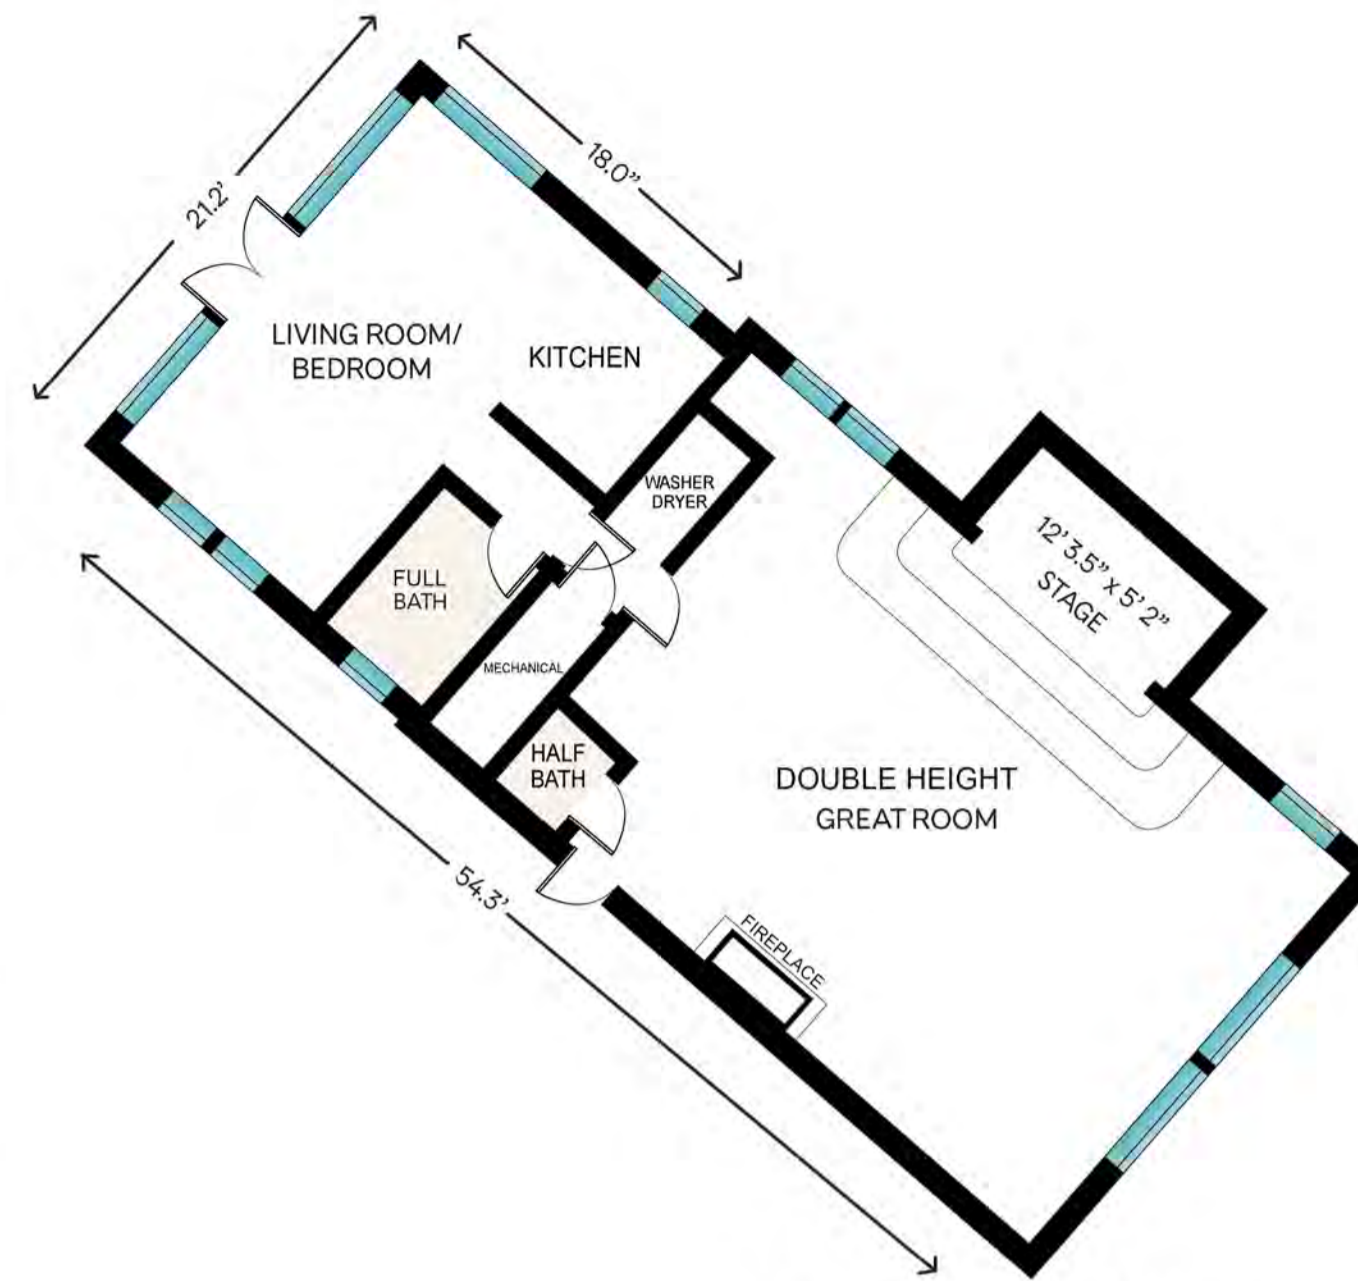

MAIN HOUSE - SECOND FLOOR
THE OLD KING FARMHOUSE

1200 Indian Neck Lane, Peconic

**Brown
 Harris
 Stevens**

Scale in feet. Indicative only. Dimensions are approximate. All information contained herein is gathered from sources believed to be reliable. However, accuracy is not guaranteed and interested persons should rely on their own enquiries.

MAIN HOUSE LOWER LEVEL
THE OLD KING FARMHOUSE

1200 Indian Neck Lane, Peconic

**Brown
Harris
Stevens**

Scale in feet. Indicative only. Dimensions are approximate. All information contained herein is gathered from sources believed to be reliable. However, accuracy is not guaranteed and interested persons should rely on their own enquiries.

ARTIST STUDIO & COTTAGE
OWL HOLLOW ARTIST'S STUDIO

1200 Indian Neck Lane, Peconic

**Brown
Harris
Stevens**

Scale in feet. Indicative only. Dimensions are approximate. All information contained herein is gathered from sources believed to be reliable. However, accuracy is not guaranteed and interested persons should rely on their own enquiries.

MAIN HOUSE - FIRST FLOOR
THE OLD KING FARMHOUSE

MAIN HOUSE - SECOND FLOOR
THE OLD KING FARMHOUSE

ARTIST STUDIO & COTTAGE
OWL HOLLOW ARTIST'S STUDIO

MAIN HOUSE LOWER LEVEL
THE OLD KING FARMHOUSE

1200 Indian Neck Lane, Peconic