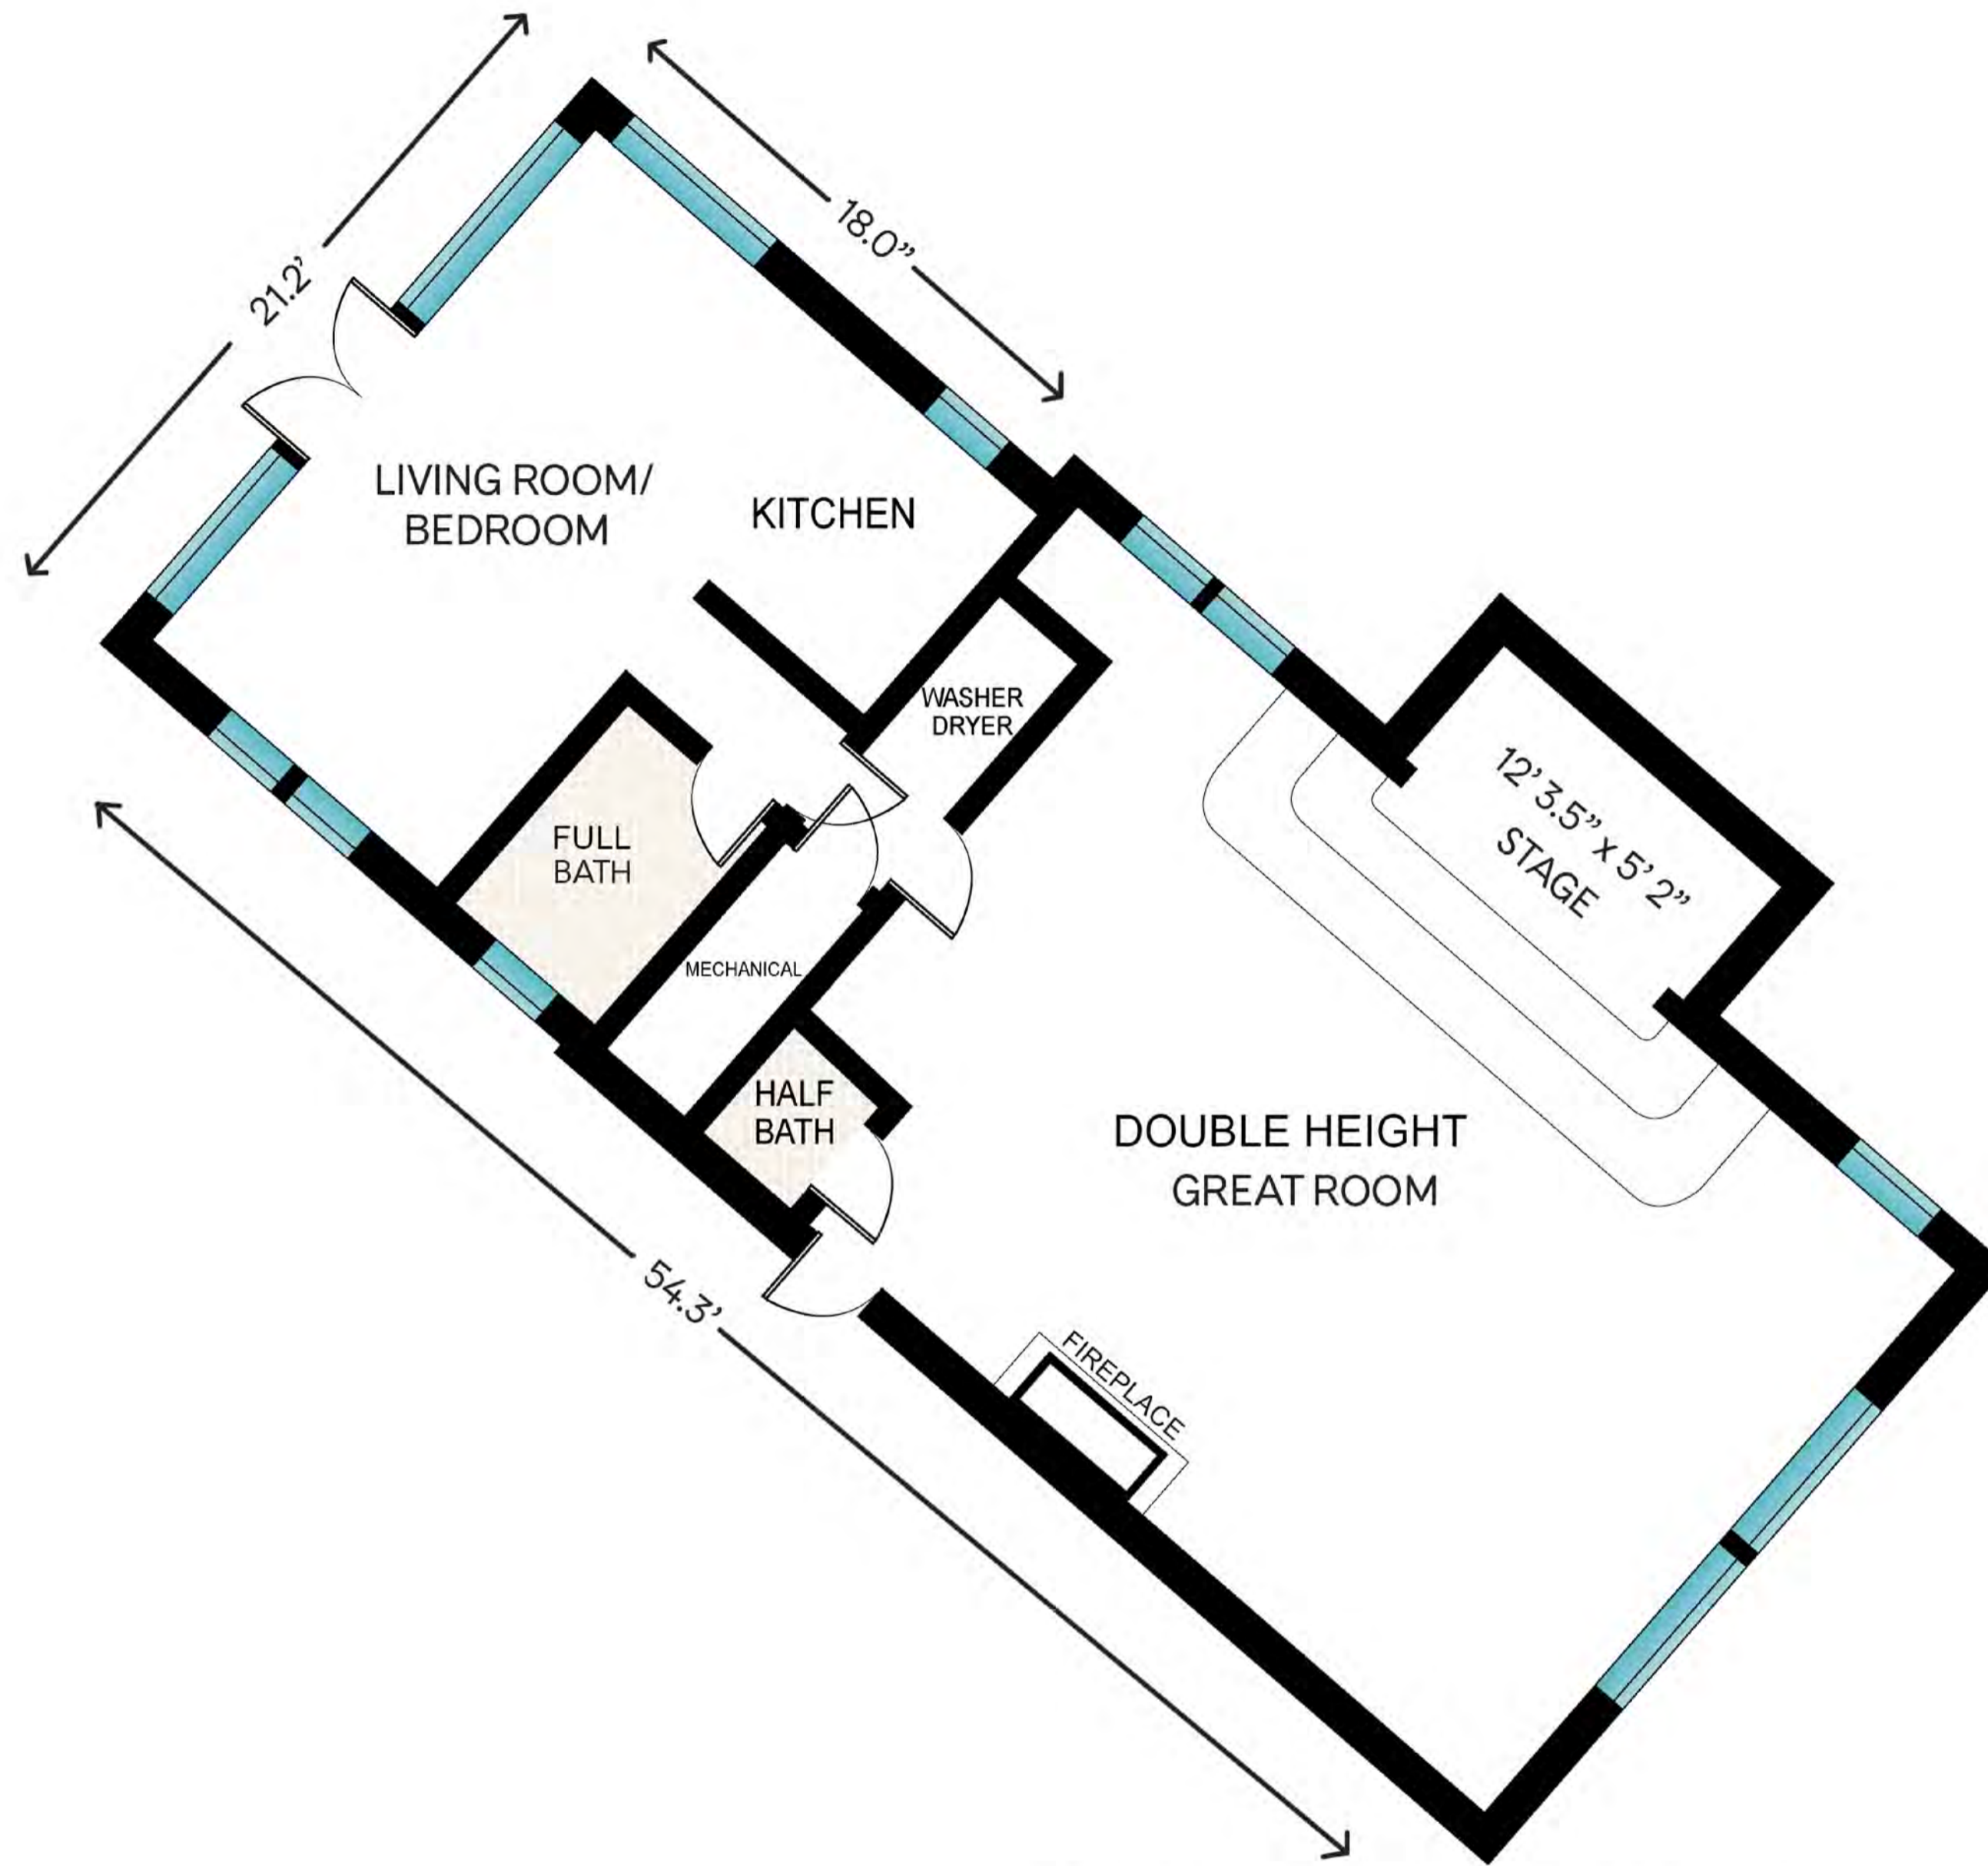

MAIN HOUSE - FIRST FLOOR
THE OLD KING FARMHOUSE

1200 Indian Neck Lane, Peconic

**Brown
Harris
Stevens**

Scale in feet. Indicative only. Dimensions are approximate. All information contained herein is gathered from sources believed to be reliable. However, accuracy is not guaranteed and interested persons should rely on their own enquiries.

MAIN HOUSE - SECOND FLOOR
THE OLD KING FARMHOUSE

1200 Indian Neck Lane, Peconic

**Brown
 Harris
 Stevens**

Scale in feet. Indicative only. Dimensions are approximate. All information contained herein is gathered from sources believed to be reliable. However, accuracy is not guaranteed and interested persons should rely on their own enquiries.

MAIN HOUSE LOWER LEVEL
THE OLD KING FARMHOUSE

1200 Indian Neck Lane, Peconic

**Brown
Harris
Stevens**

Scale in feet. Indicative only. Dimensions are approximate. All information contained herein is gathered from sources believed to be reliable. However, accuracy is not guaranteed and interested persons should rely on their own enquiries.

MAIN HOUSE - FIRST FLOOR
THE OLD KING FARMHOUSE

MAIN HOUSE - SECOND FLOOR
THE OLD KING FARMHOUSE

ARTIST STUDIO & COTTAGE
OWL HOLLOW ARTIST'S STUDIO

MAIN HOUSE LOWER LEVEL
THE OLD KING FARMHOUSE

1200 Indian Neck Lane, Peconic