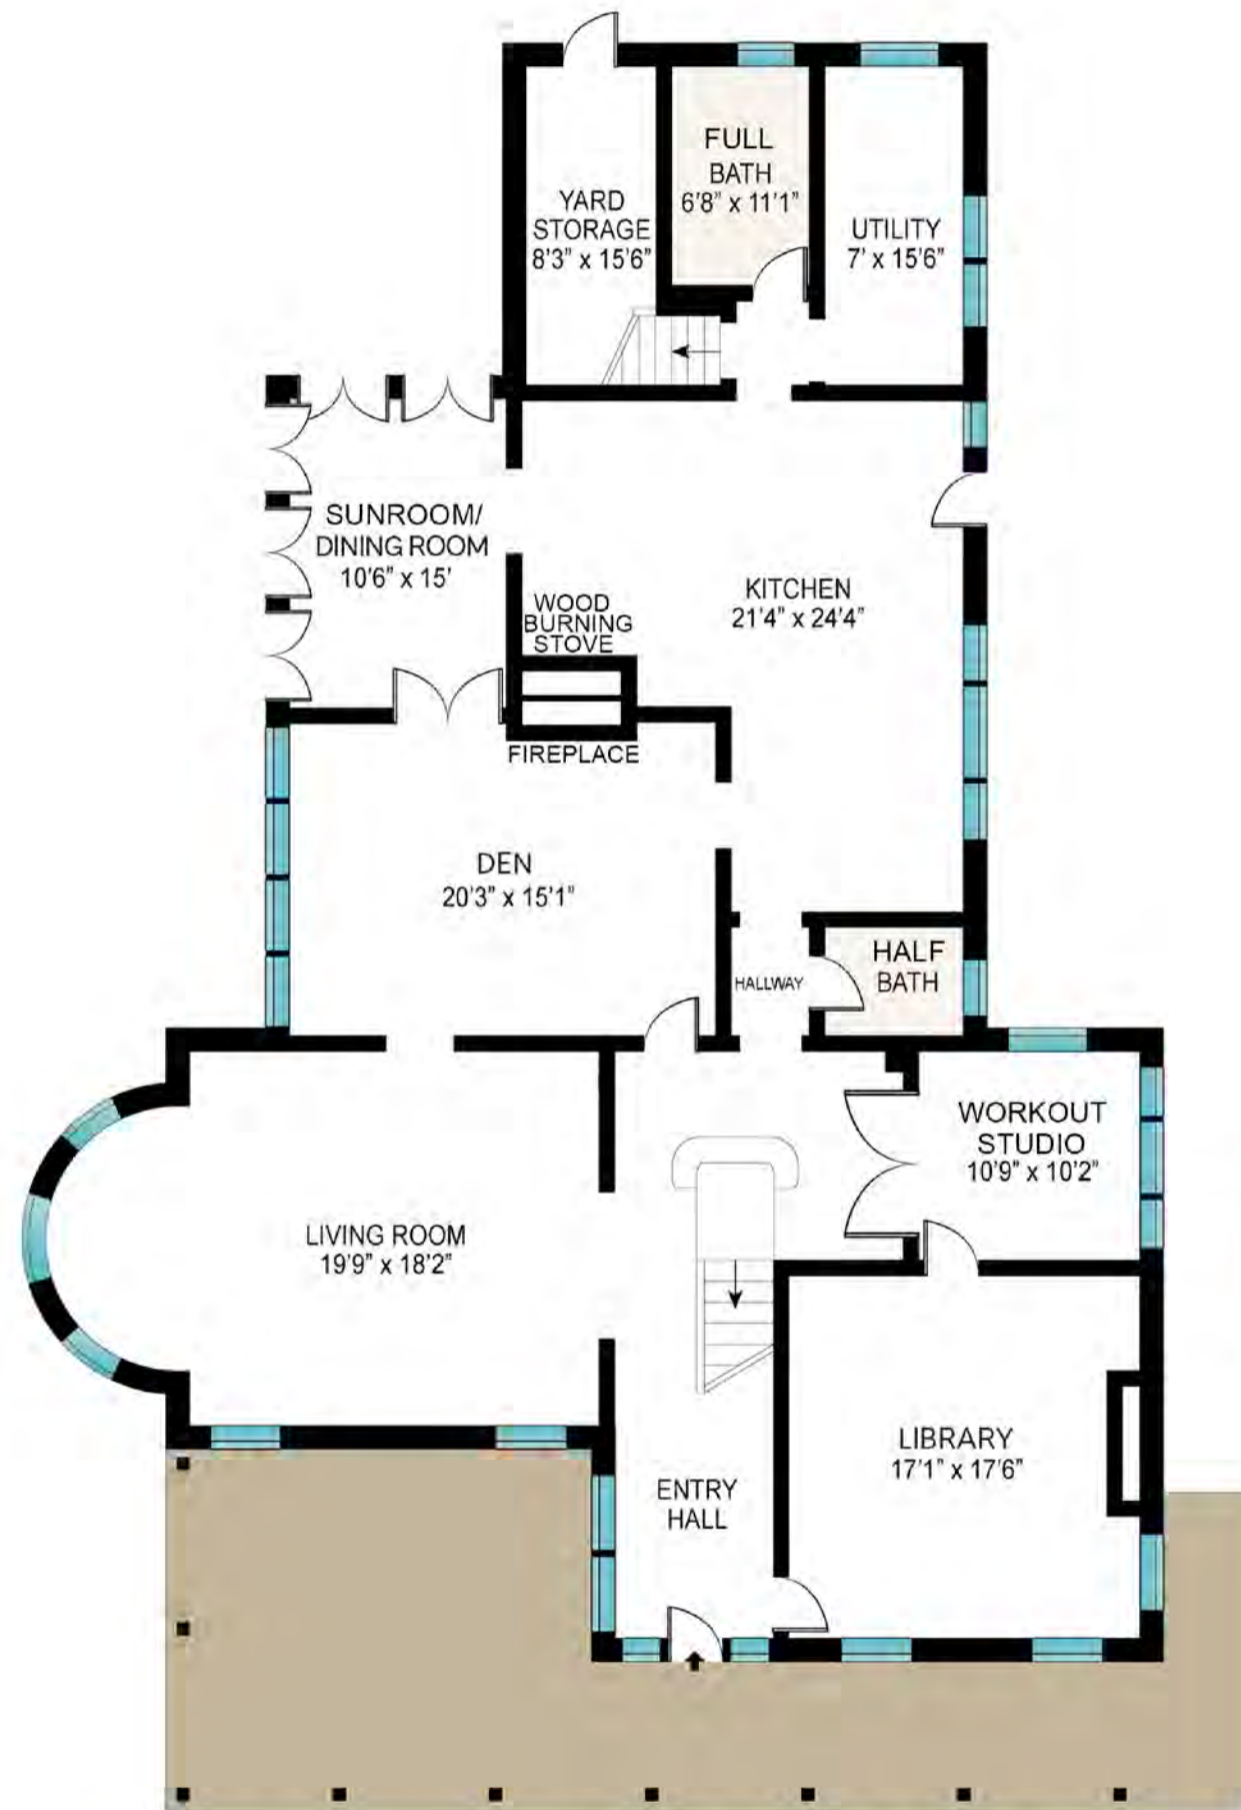

MAIN HOUSE - SECOND FLOOR
THE OLD KING FARMHOUSE

1200 Indian Neck Lane, Peconic

**Brown
 Harris
 Stevens**

Scale in feet. Indicative only. Dimensions are approximate. All information contained herein is gathered from sources believed to be reliable. However, accuracy is not guaranteed and interested persons should rely on their own enquiries.

MAIN HOUSE LOWER LEVEL
THE OLD KING FARMHOUSE

1200 Indian Neck Lane, Peconic

**Brown
Harris
Stevens**

Scale in feet. Indicative only. Dimensions are approximate. All information contained herein is gathered from sources believed to be reliable. However, accuracy is not guaranteed and interested persons should rely on their own enquiries.

ARTIST STUDIO & COTTAGE
OWL HOLLOW ARTIST'S STUDIO

1200 Indian Neck Lane, Peconic

**Brown
Harris
Stevens**

Scale in feet. Indicative only. Dimensions are approximate. All information contained herein is gathered from sources believed to be reliable. However, accuracy is not guaranteed and interested persons should rely on their own enquiries.

MAIN HOUSE - FIRST FLOOR
THE OLD KING FARMHOUSE

MAIN HOUSE - SECOND FLOOR
THE OLD KING FARMHOUSE

ARTIST STUDIO & COTTAGE
OWL HOLLOW ARTIST'S STUDIO

MAIN HOUSE LOWER LEVEL
THE OLD KING FARMHOUSE

1200 Indian Neck Lane, Peconic