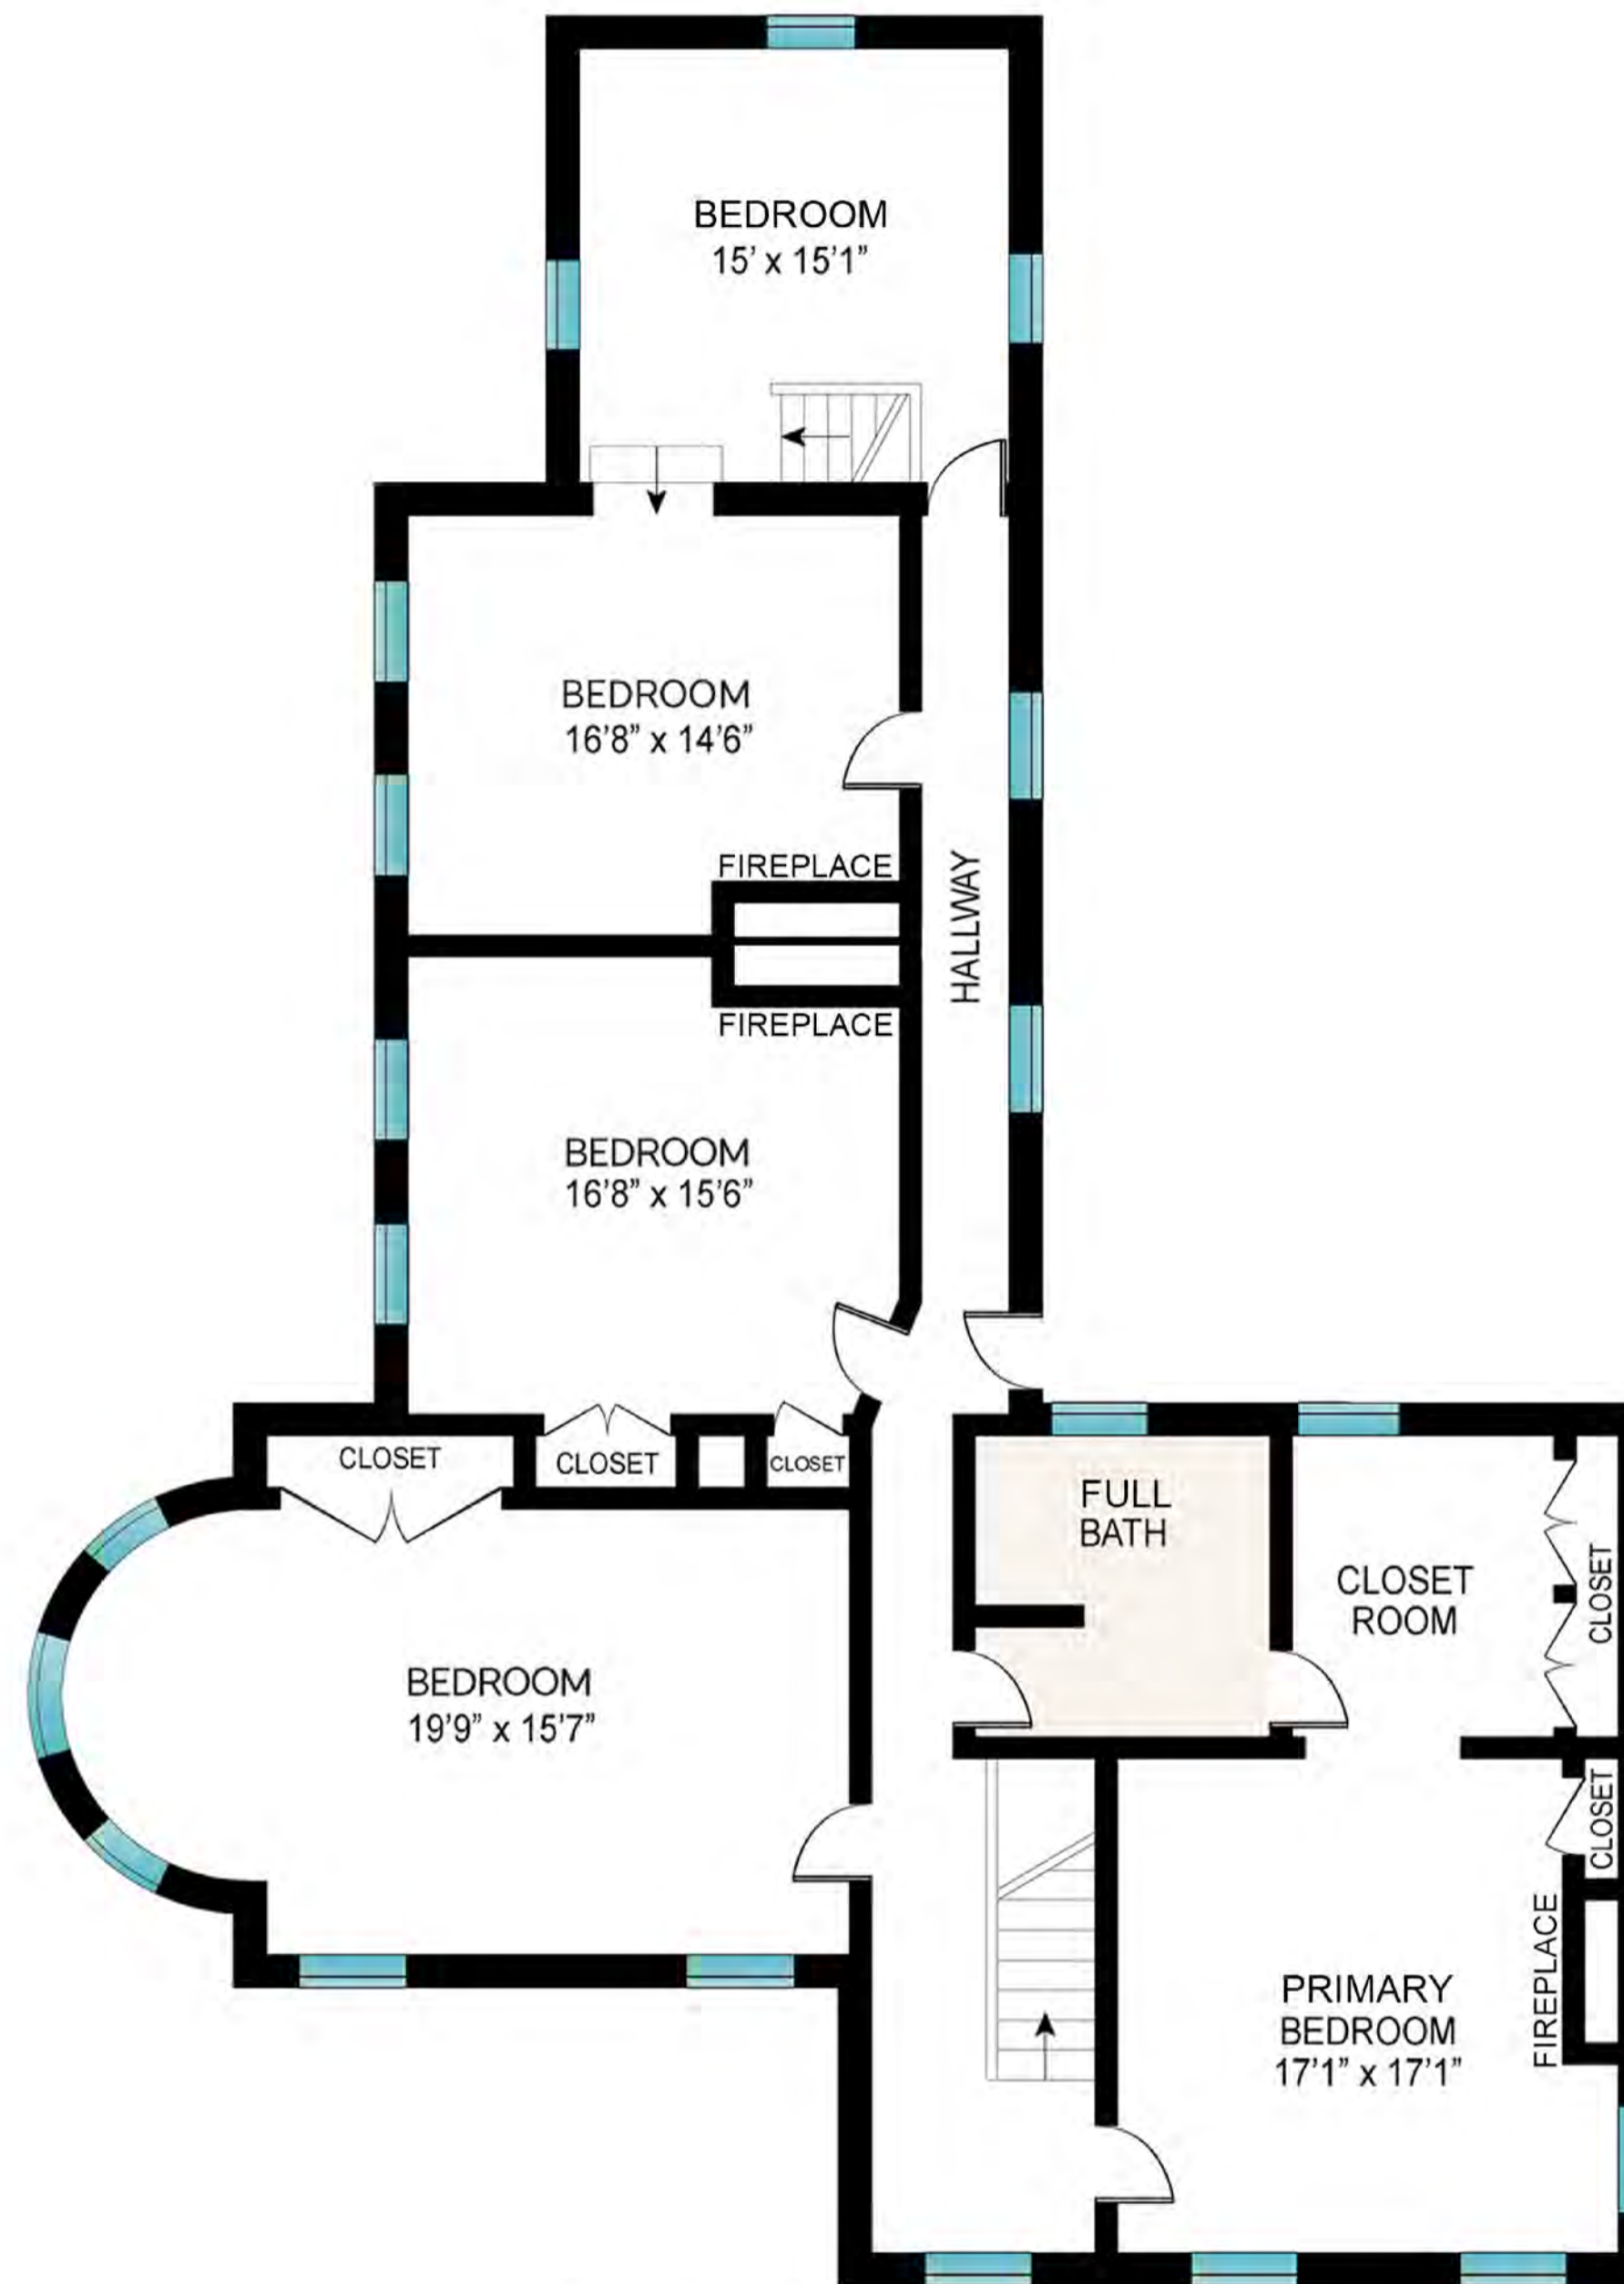

MAIN HOUSE - FIRST FLOOR
THE OLD KING FARMHOUSE

1200 Indian Neck Lane, Peconic

**Brown
Harris
Stevens**

Scale in feet. Indicative only. Dimensions are approximate. All information contained herein is gathered from sources believed to be reliable. However, accuracy is not guaranteed and interested persons should rely on their own enquiries.

MAIN HOUSE - SECOND FLOOR
THE OLD KING FARMHOUSE

1200 Indian Neck Lane, Peconic

**Brown
 Harris
 Stevens**

Scale in feet. Indicative only. Dimensions are approximate. All information contained herein is gathered from sources believed to be reliable. However, accuracy is not guaranteed and interested persons should rely on their own enquiries.

MAIN HOUSE LOWER LEVEL
THE OLD KING FARMHOUSE

1200 Indian Neck Lane, Peconic

**Brown
Harris
Stevens**

Scale in feet. Indicative only. Dimensions are approximate. All information contained herein is gathered from sources believed to be reliable. However, accuracy is not guaranteed and interested persons should rely on their own enquiries.

MAIN HOUSE - FIRST FLOOR
THE OLD KING FARMHOUSE

MAIN HOUSE - SECOND FLOOR
THE OLD KING FARMHOUSE

ARTIST STUDIO & COTTAGE
OWL HOLLOW ARTIST'S STUDIO

MAIN HOUSE LOWER LEVEL
THE OLD KING FARMHOUSE

1200 Indian Neck Lane, Peconic