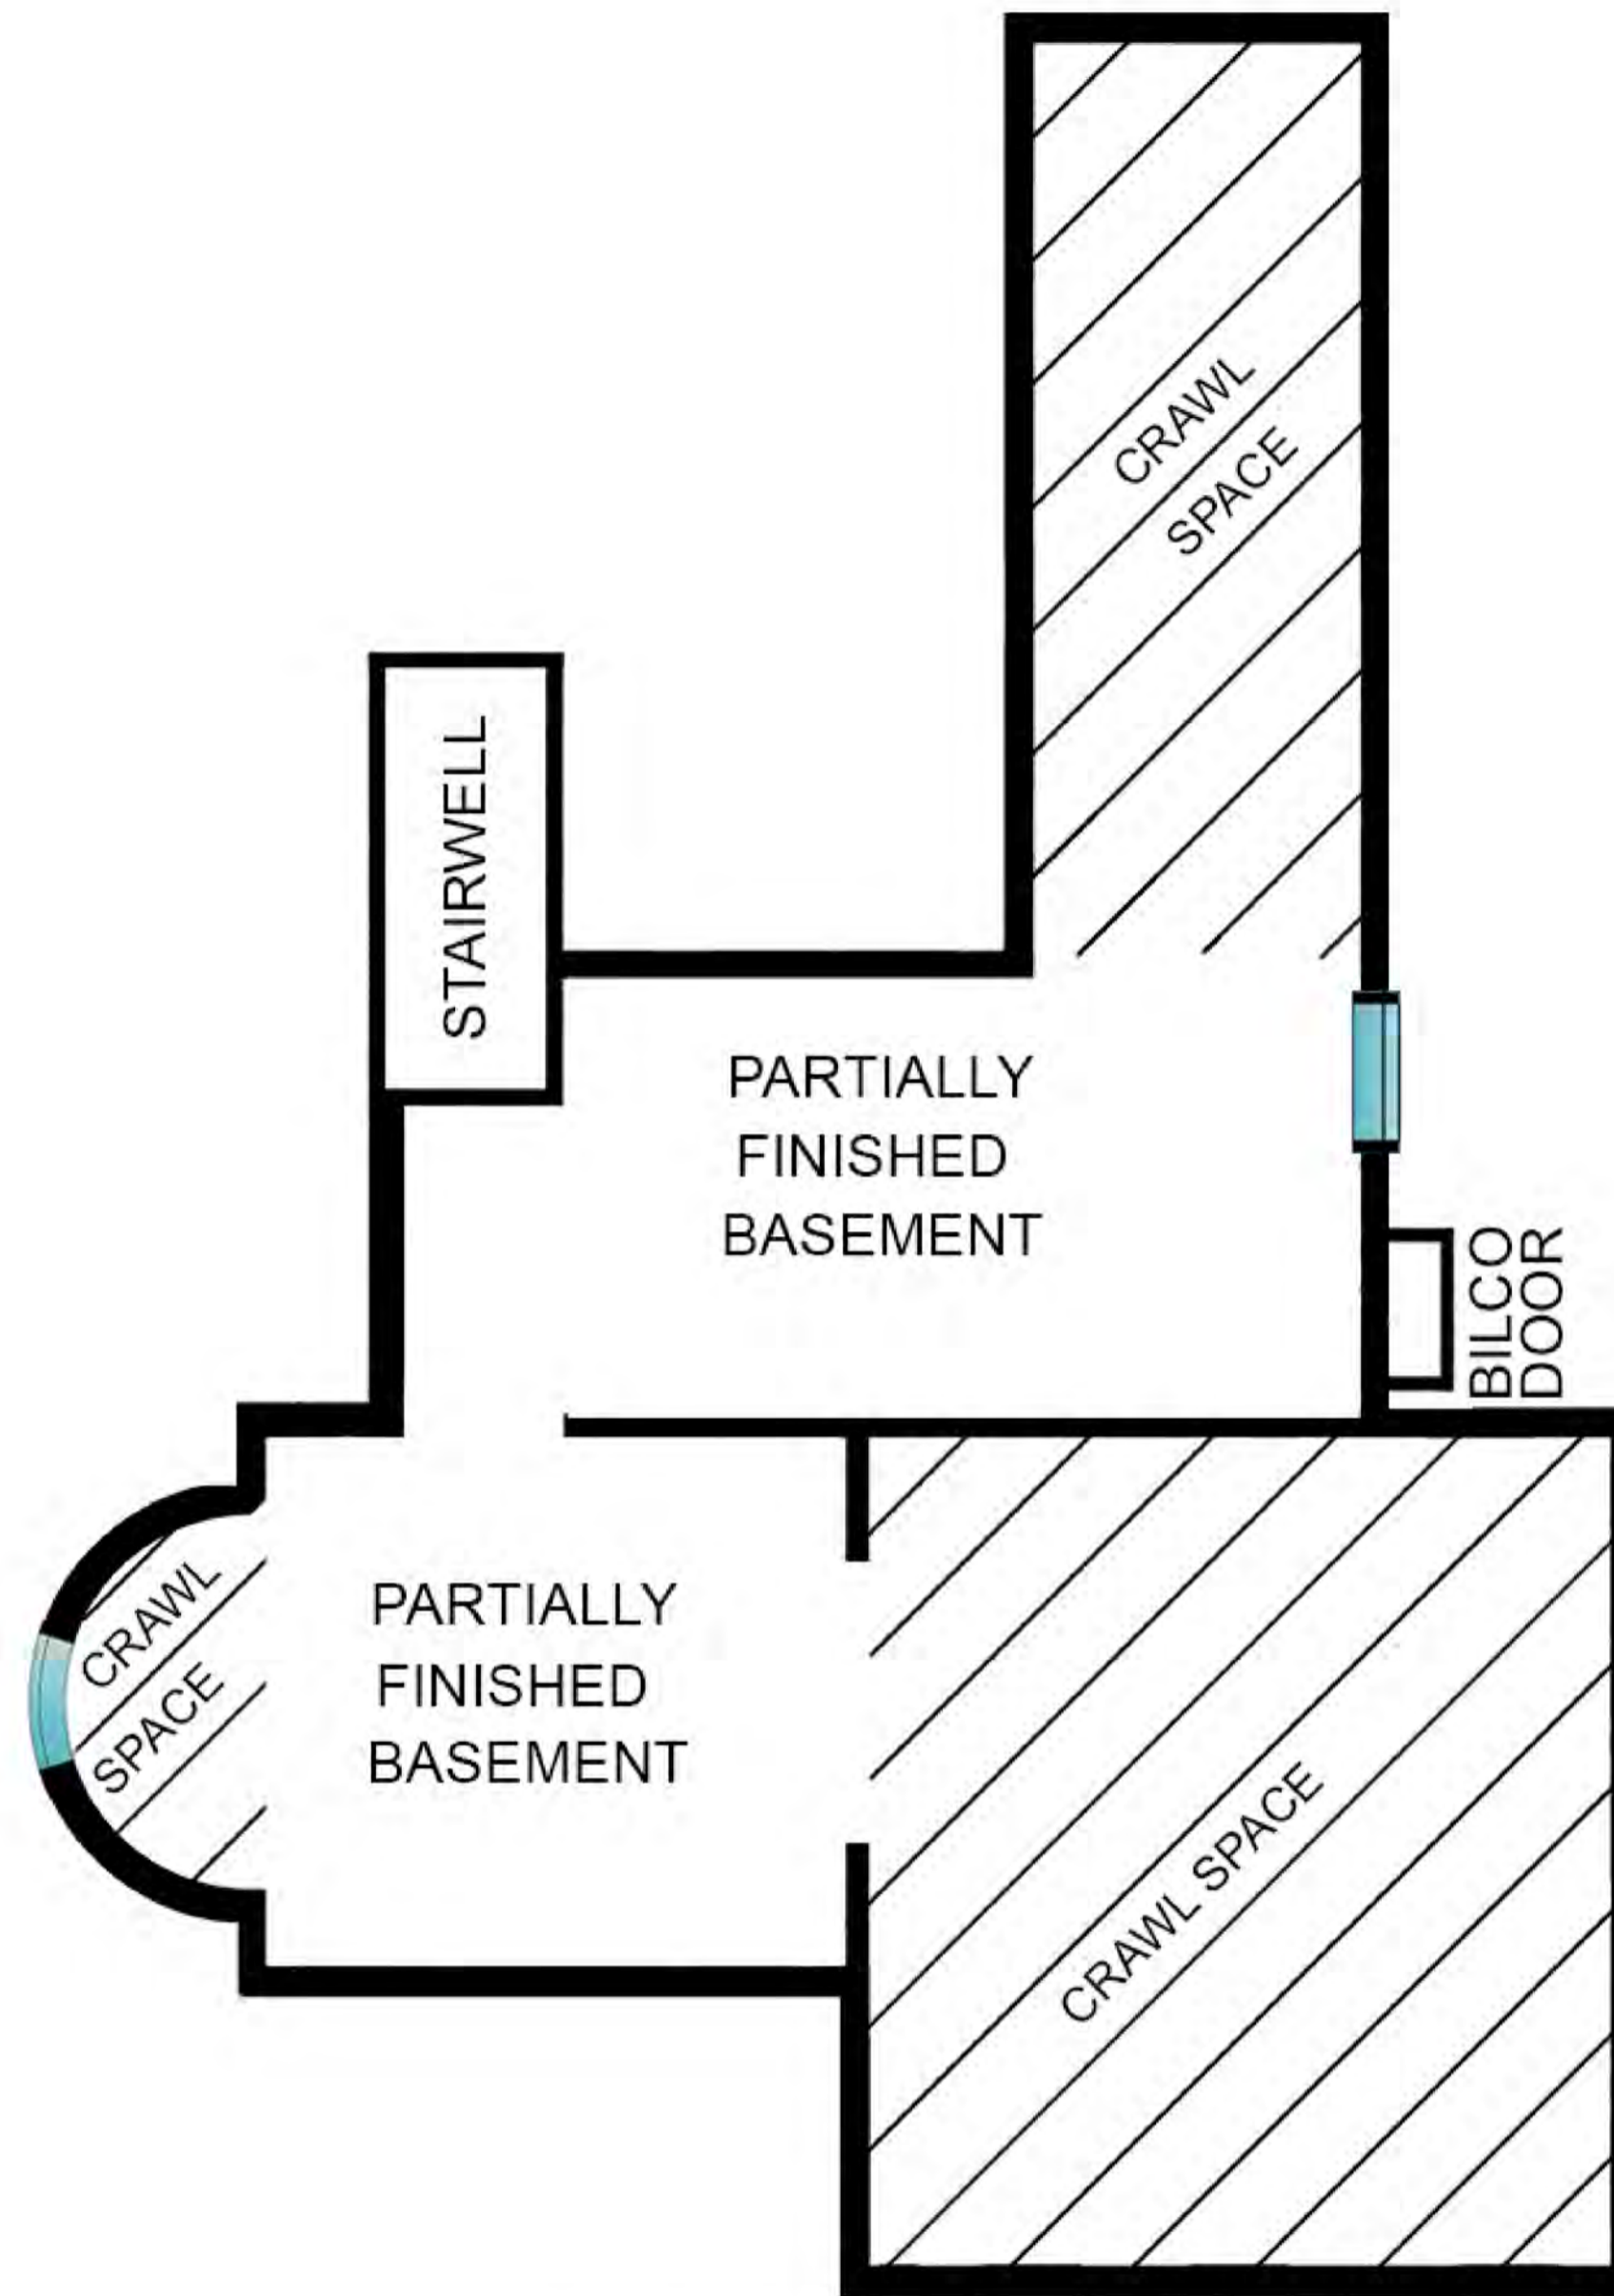

MAIN HOUSE - FIRST FLOOR
THE OLD KING FARMHOUSE

1200 Indian Neck Lane, Peconic

**Brown
Harris
Stevens**

Scale in feet. Indicative only. Dimensions are approximate. All information contained herein is gathered from sources believed to be reliable. However, accuracy is not guaranteed and interested persons should rely on their own enquiries.

MAIN HOUSE - SECOND FLOOR
THE OLD KING FARMHOUSE

1200 Indian Neck Lane, Peconic

**Brown
 Harris
 Stevens**

Scale in feet. Indicative only. Dimensions are approximate. All information contained herein is gathered from sources believed to be reliable. However, accuracy is not guaranteed and interested persons should rely on their own enquiries.

MAIN HOUSE LOWER LEVEL
THE OLD KING FARMHOUSE

1200 Indian Neck Lane, Peconic

**Brown
Harris
Stevens**

Scale in feet. Indicative only. Dimensions are approximate. All information contained herein is gathered from sources believed to be reliable. However, accuracy is not guaranteed and interested persons should rely on their own enquiries.

MAIN HOUSE - FIRST FLOOR
THE OLD KING FARMHOUSE

MAIN HOUSE - SECOND FLOOR
THE OLD KING FARMHOUSE

ARTIST STUDIO & COTTAGE
OWL HOLLOW ARTIST'S STUDIO

MAIN HOUSE LOWER LEVEL
THE OLD KING FARMHOUSE

1200 Indian Neck Lane, Peconic