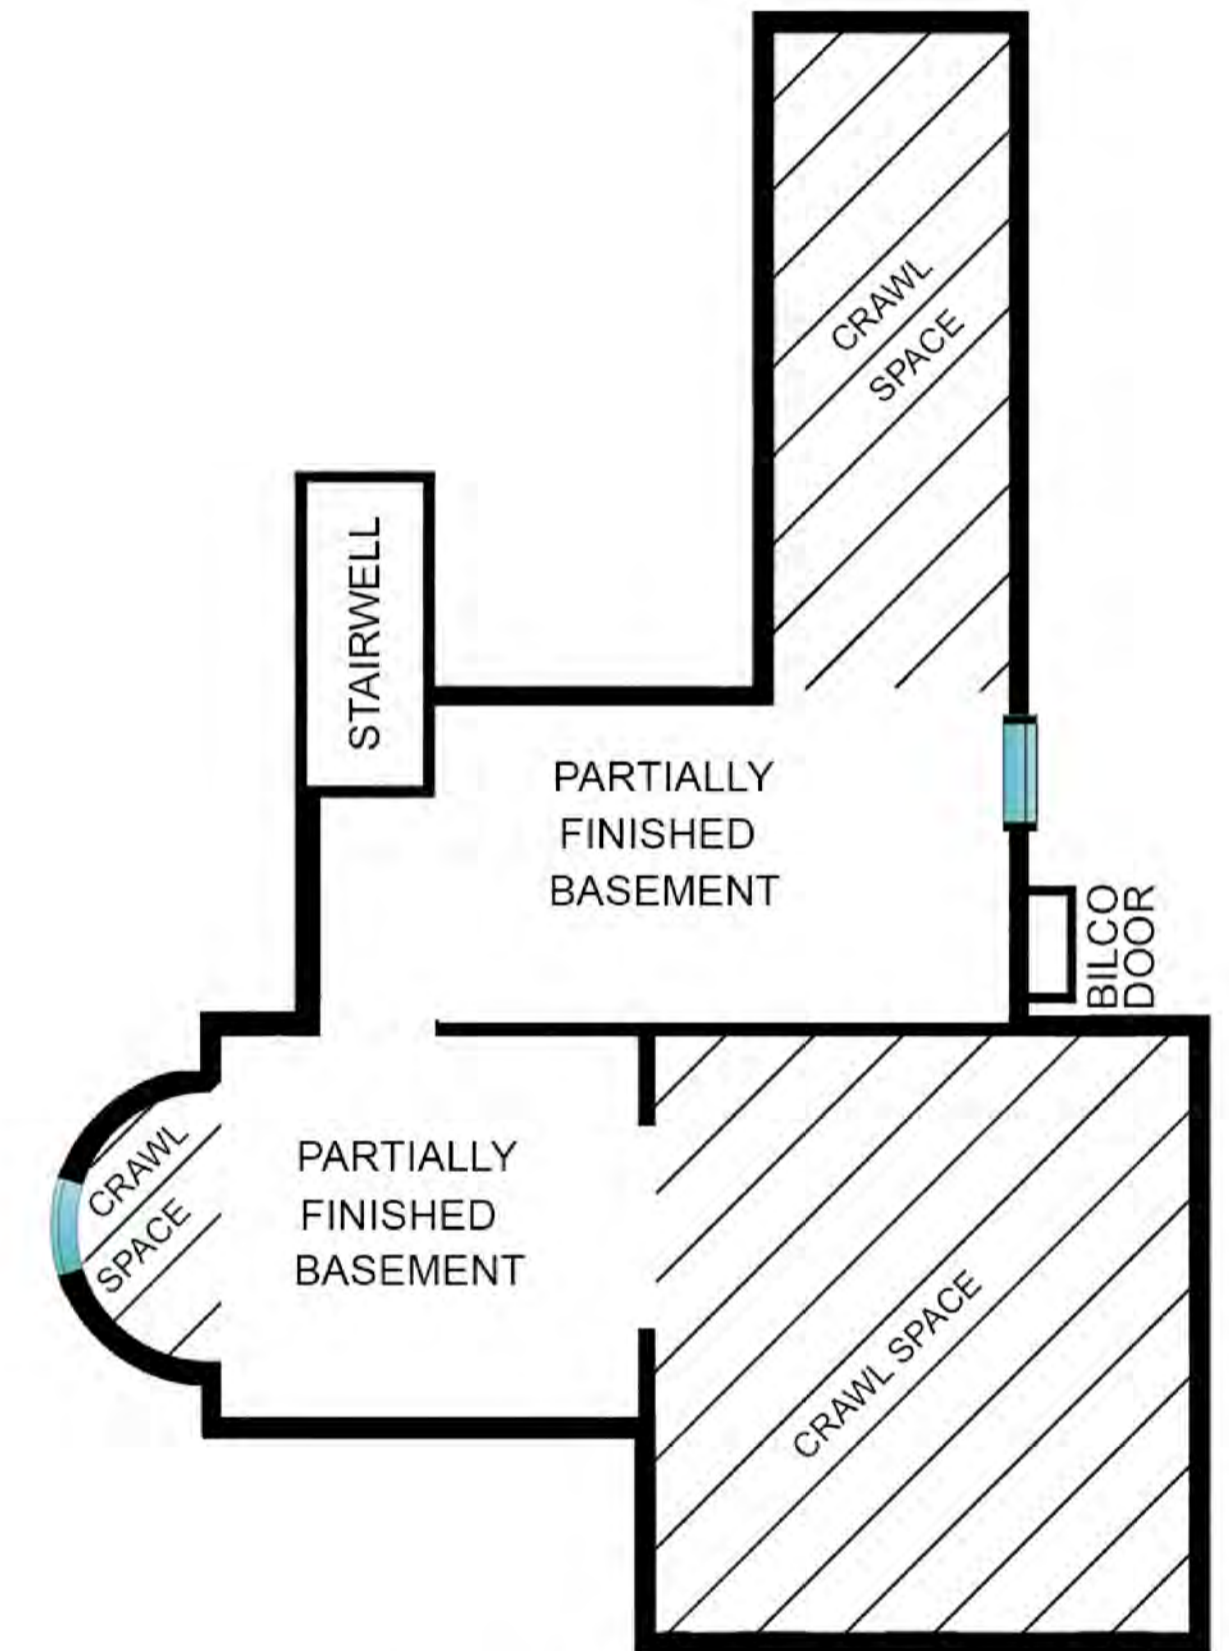

MAIN HOUSE - SECOND FLOOR
THE OLD KING FARMHOUSE

1200 Indian Neck Lane, Peconic

**Brown
 Harris
 Stevens**

Scale in feet. Indicative only. Dimensions are approximate. All information contained herein is gathered from sources believed to be reliable. However, accuracy is not guaranteed and interested persons should rely on their own enquiries.

MAIN HOUSE LOWER LEVEL
THE OLD KING FARMHOUSE

1200 Indian Neck Lane, Peconic

**Brown
Harris
Stevens**

Scale in feet. Indicative only. Dimensions are approximate. All information contained herein is gathered from sources believed to be reliable. However, accuracy is not guaranteed and interested persons should rely on their own enquiries.

ARTIST STUDIO & COTTAGE
OWL HOLLOW ARTIST'S STUDIO

1200 Indian Neck Lane, Peconic

**Brown
Harris
Stevens**

Scale in feet. Indicative only. Dimensions are approximate. All information contained herein is gathered from sources believed to be reliable. However, accuracy is not guaranteed and interested persons should rely on their own enquiries.

MAIN HOUSE - FIRST FLOOR
THE OLD KING FARMHOUSE

MAIN HOUSE - SECOND FLOOR
THE OLD KING FARMHOUSE

ARTIST STUDIO & COTTAGE
OWL HOLLOW ARTIST'S STUDIO

MAIN HOUSE LOWER LEVEL
THE OLD KING FARMHOUSE

1200 Indian Neck Lane, Peconic