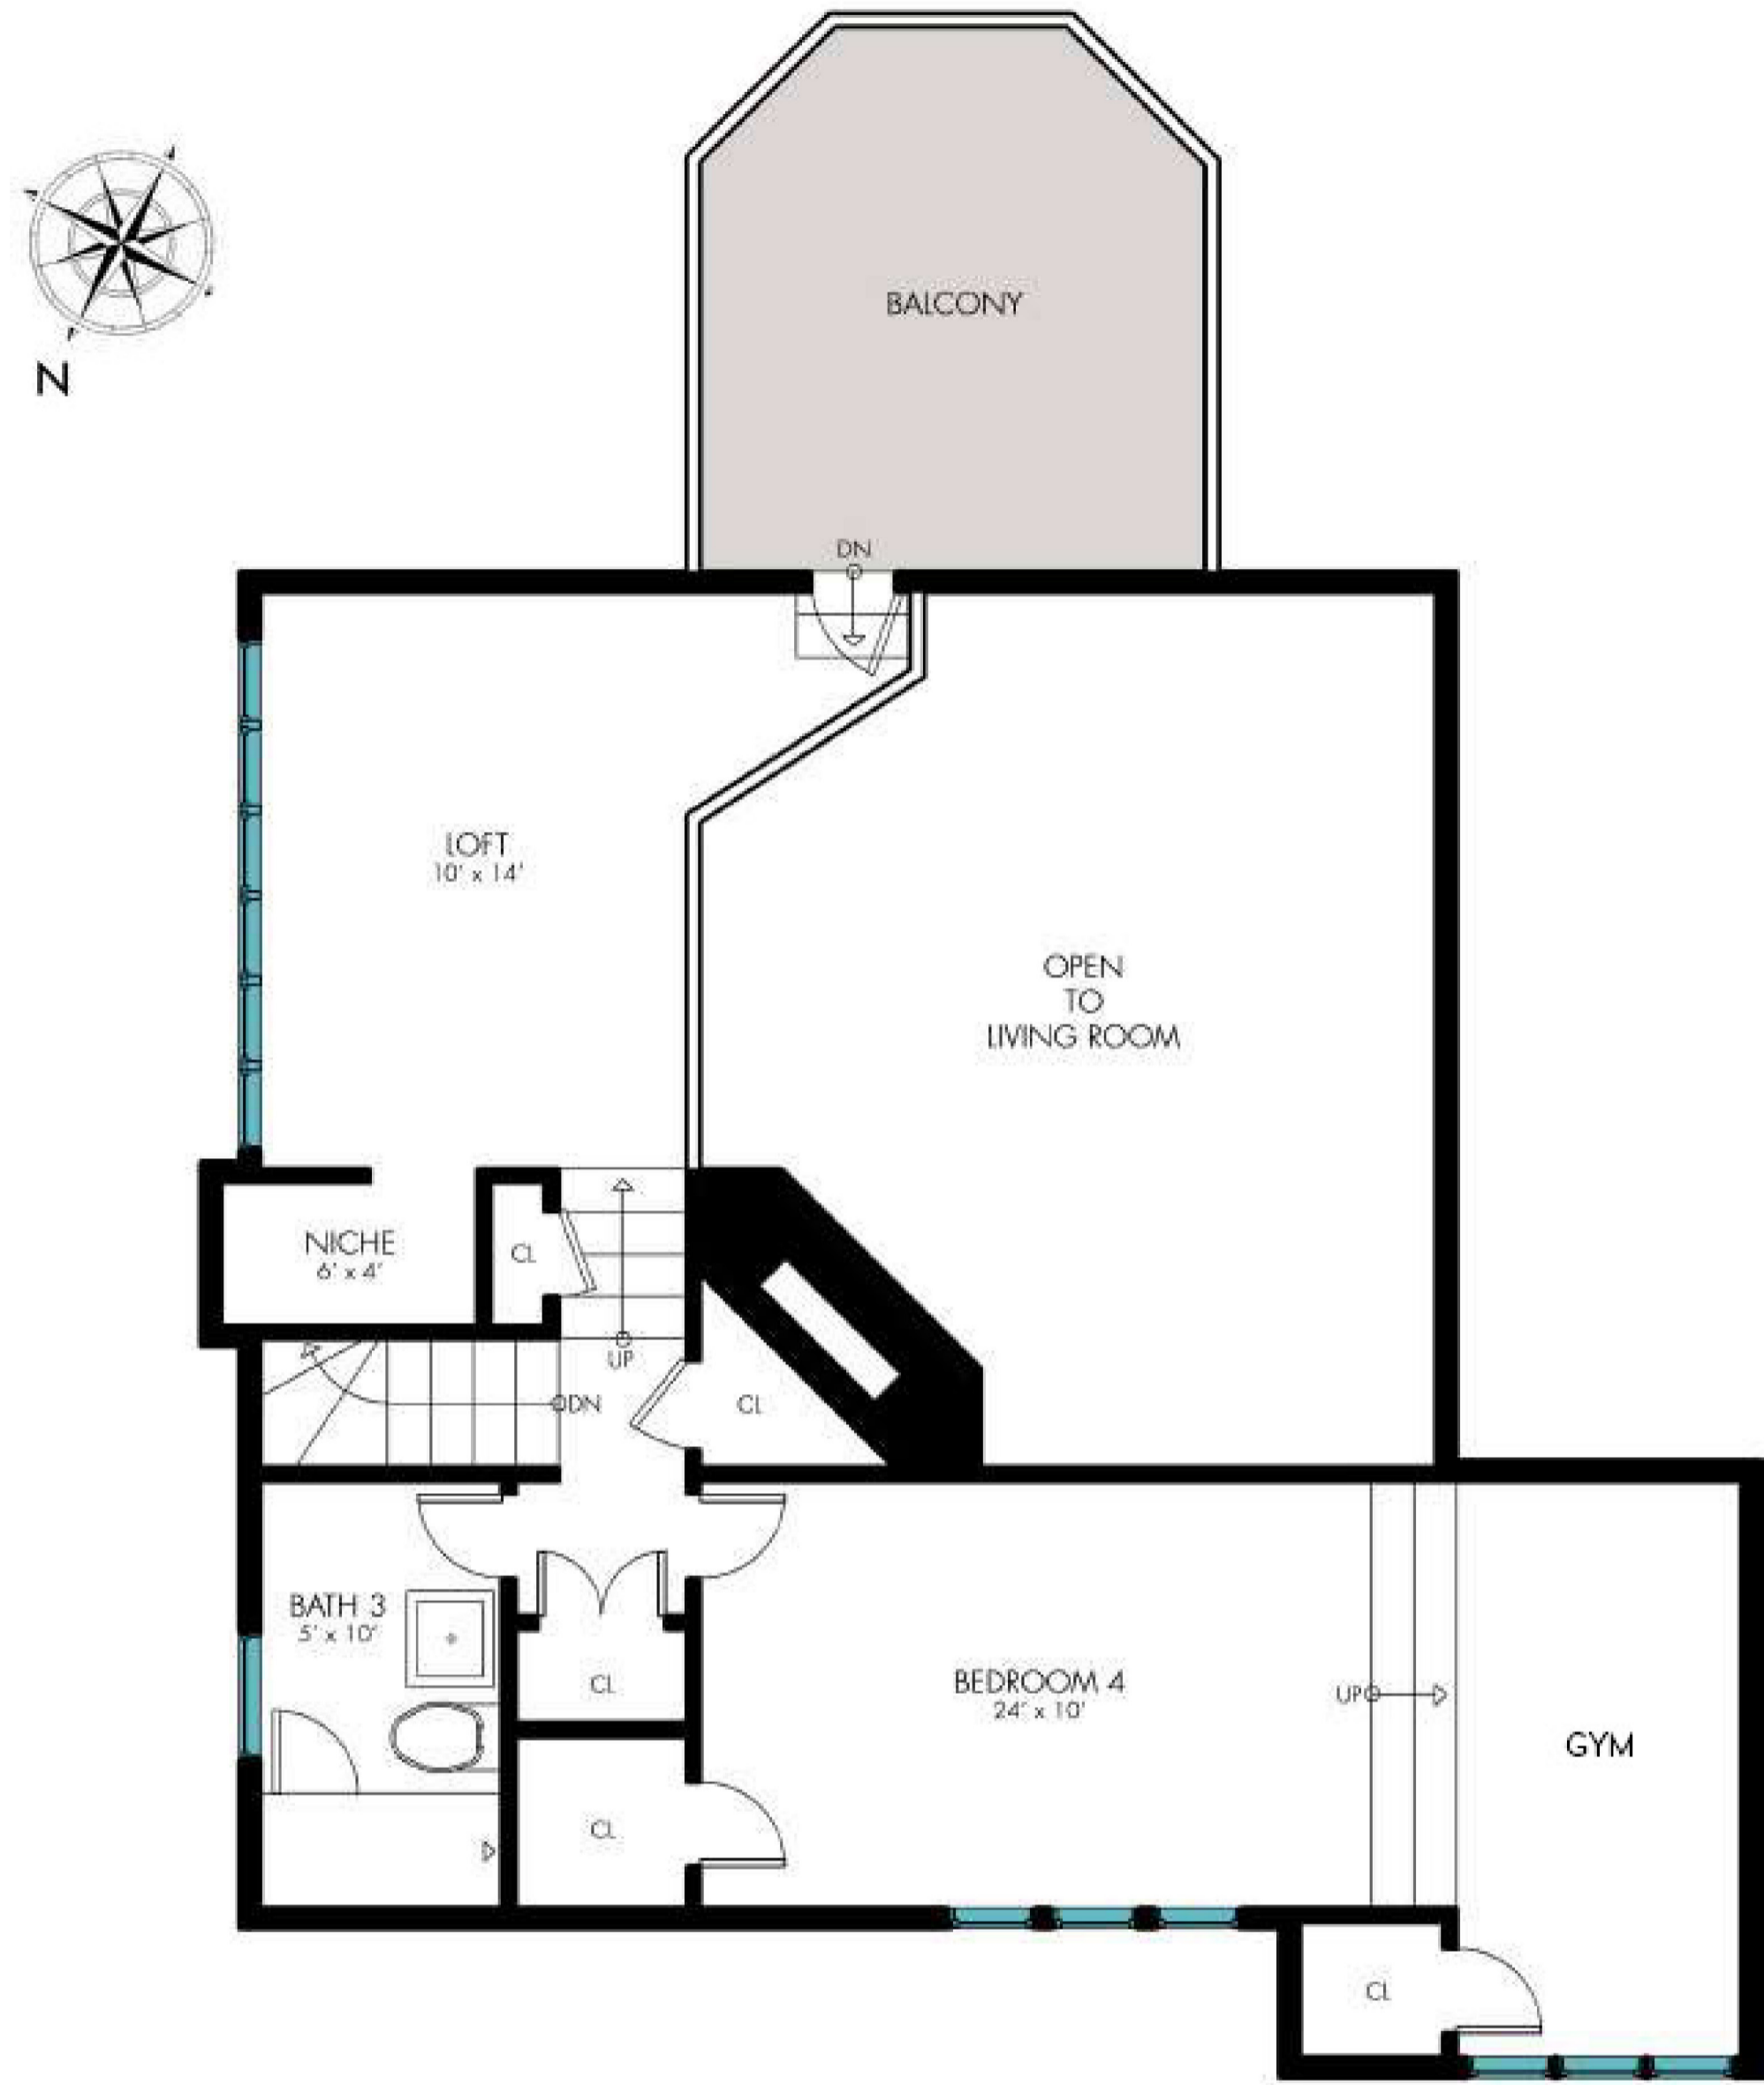

FIRST FLOOR: 1480± SF

# 4 Wyandanch Lane, Amagansett

**Brown  
Harris  
Stevens**

Scale in feet. Indicative only. Dimensions are approximate. All information contained herein is gathered from sources believed to be reliable. However, accuracy is not guaranteed and interested persons should rely on their own enquiries.

SECOND FLOOR: 650± SF

# 4 Wyandanch Lane, Amagansett

Scale in feet. Indicative only. Dimensions are approximate. All information contained herein is gathered from sources believed to be reliable. However, accuracy is not guaranteed and interested persons should rely on their own enquiries.