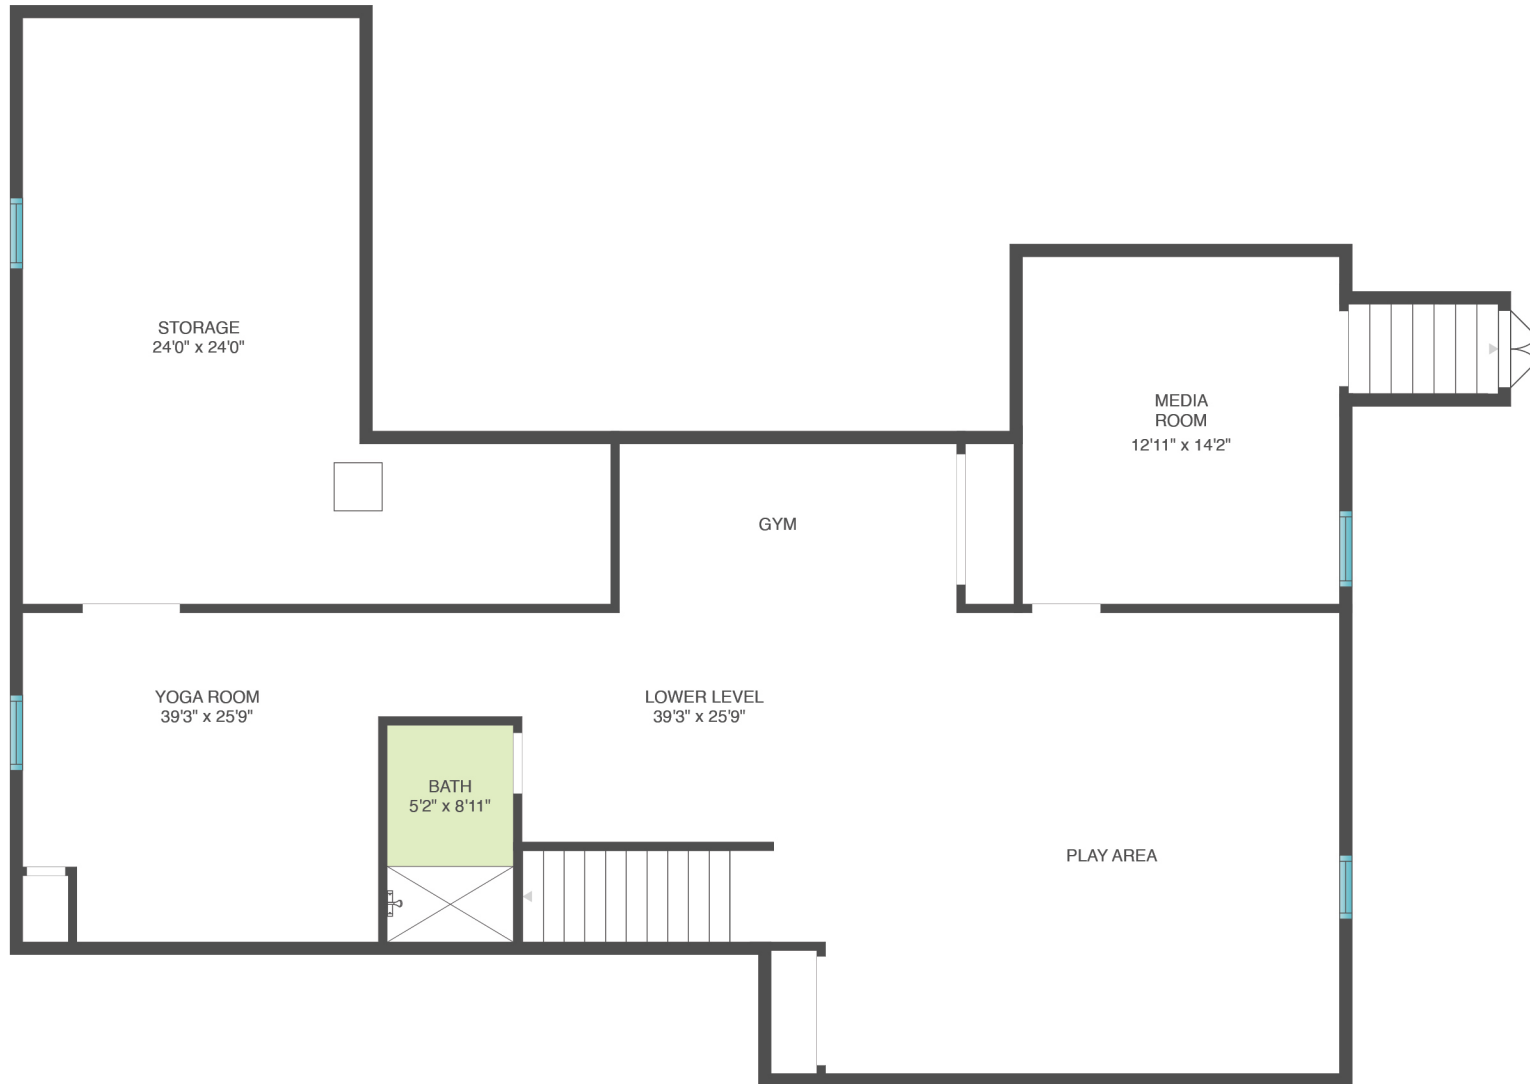

1 DEERFIELD WAY, QUOGUE

Interior:

Lower Level: 1,233± sq. ft.

First Floor: 1,822± sq. ft.

Total: 3,055± sq. ft.

Exterior:

Deck: 2,427± sq. ft.

Porch: 171± sq. ft.

LOWER LEVEL

Scale in feet. Dimensions are approximate. All information contained herein is gathered from sources we believe to be reliable.

However, we cannot guarantee its accuracy and interested persons should rely on their own enquiries

1 DEERFIELD WAY, QUOGUE

Interior:
Lower Level: 1,233± sq. ft.
First Floor: 1,822± sq. ft.
Total: 3,055± sq. ft.

Exterior:
Deck: 2,427± sq. ft.
Porch: 171± sq. ft.

FIRST FLOOR

LOWER LEVEL

Scale in feet. Dimensions are approximate. All information contained herein is gathered from sources we believe to be reliable. However, we cannot guarantee its accuracy and interested persons should rely on their own enquiries