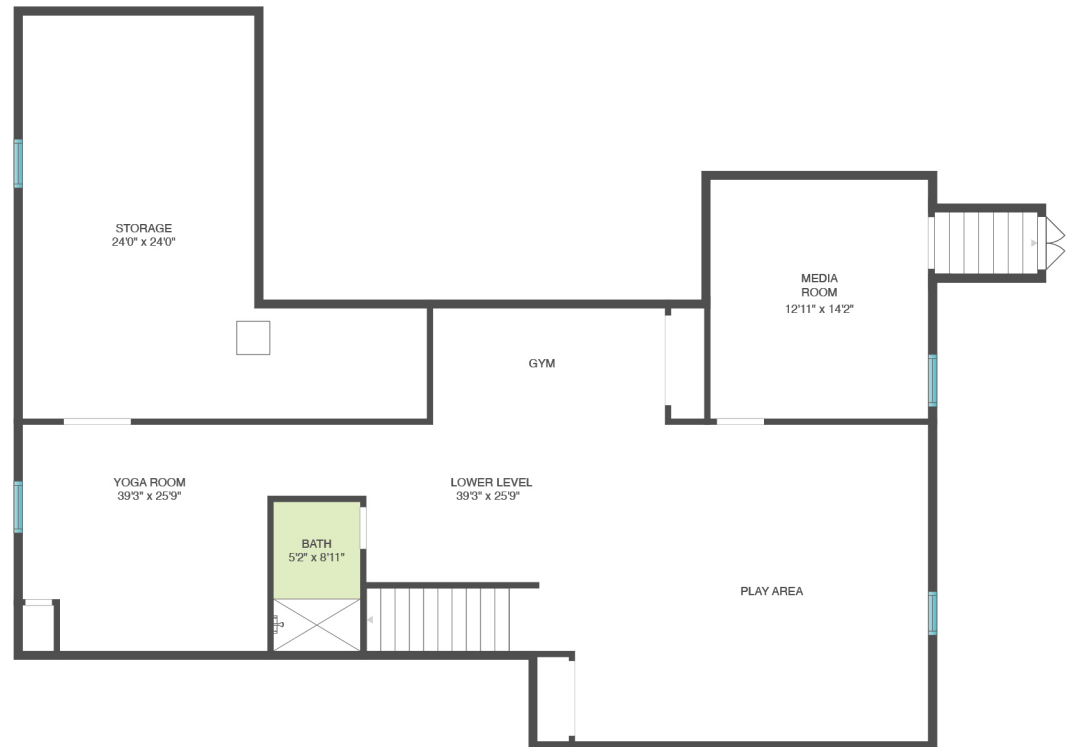

1 DEERFIELD WAY, QUOGUE

Interior:

Lower Level: 1,233± sq. ft.

First Floor: 1,822± sq. ft.

Total: 3,055± sq. ft.

Exterior:

Deck: 2,427± sq. ft.

Porch: 171± sq. ft.

LOWER LEVEL

Scale in feet. Dimensions are approximate. All information contained herein is gathered from sources we believe to be reliable.

However, we cannot guarantee its accuracy and interested persons should rely on their own enquiries

1 DEERFIELD WAY, QUOGUE

Interior:
Lower Level: 1,233± sq. ft.
First Floor: 1,822± sq. ft.
Total: 3,055± sq. ft.

Exterior:
Deck: 2,427± sq. ft.
Porch: 171± sq. ft.

FIRST FLOOR

LOWER LEVEL

Scale in feet. Dimensions are approximate. All information contained herein is gathered from sources we believe to be reliable. However, we cannot guarantee its accuracy and interested persons should rely on their own enquiries