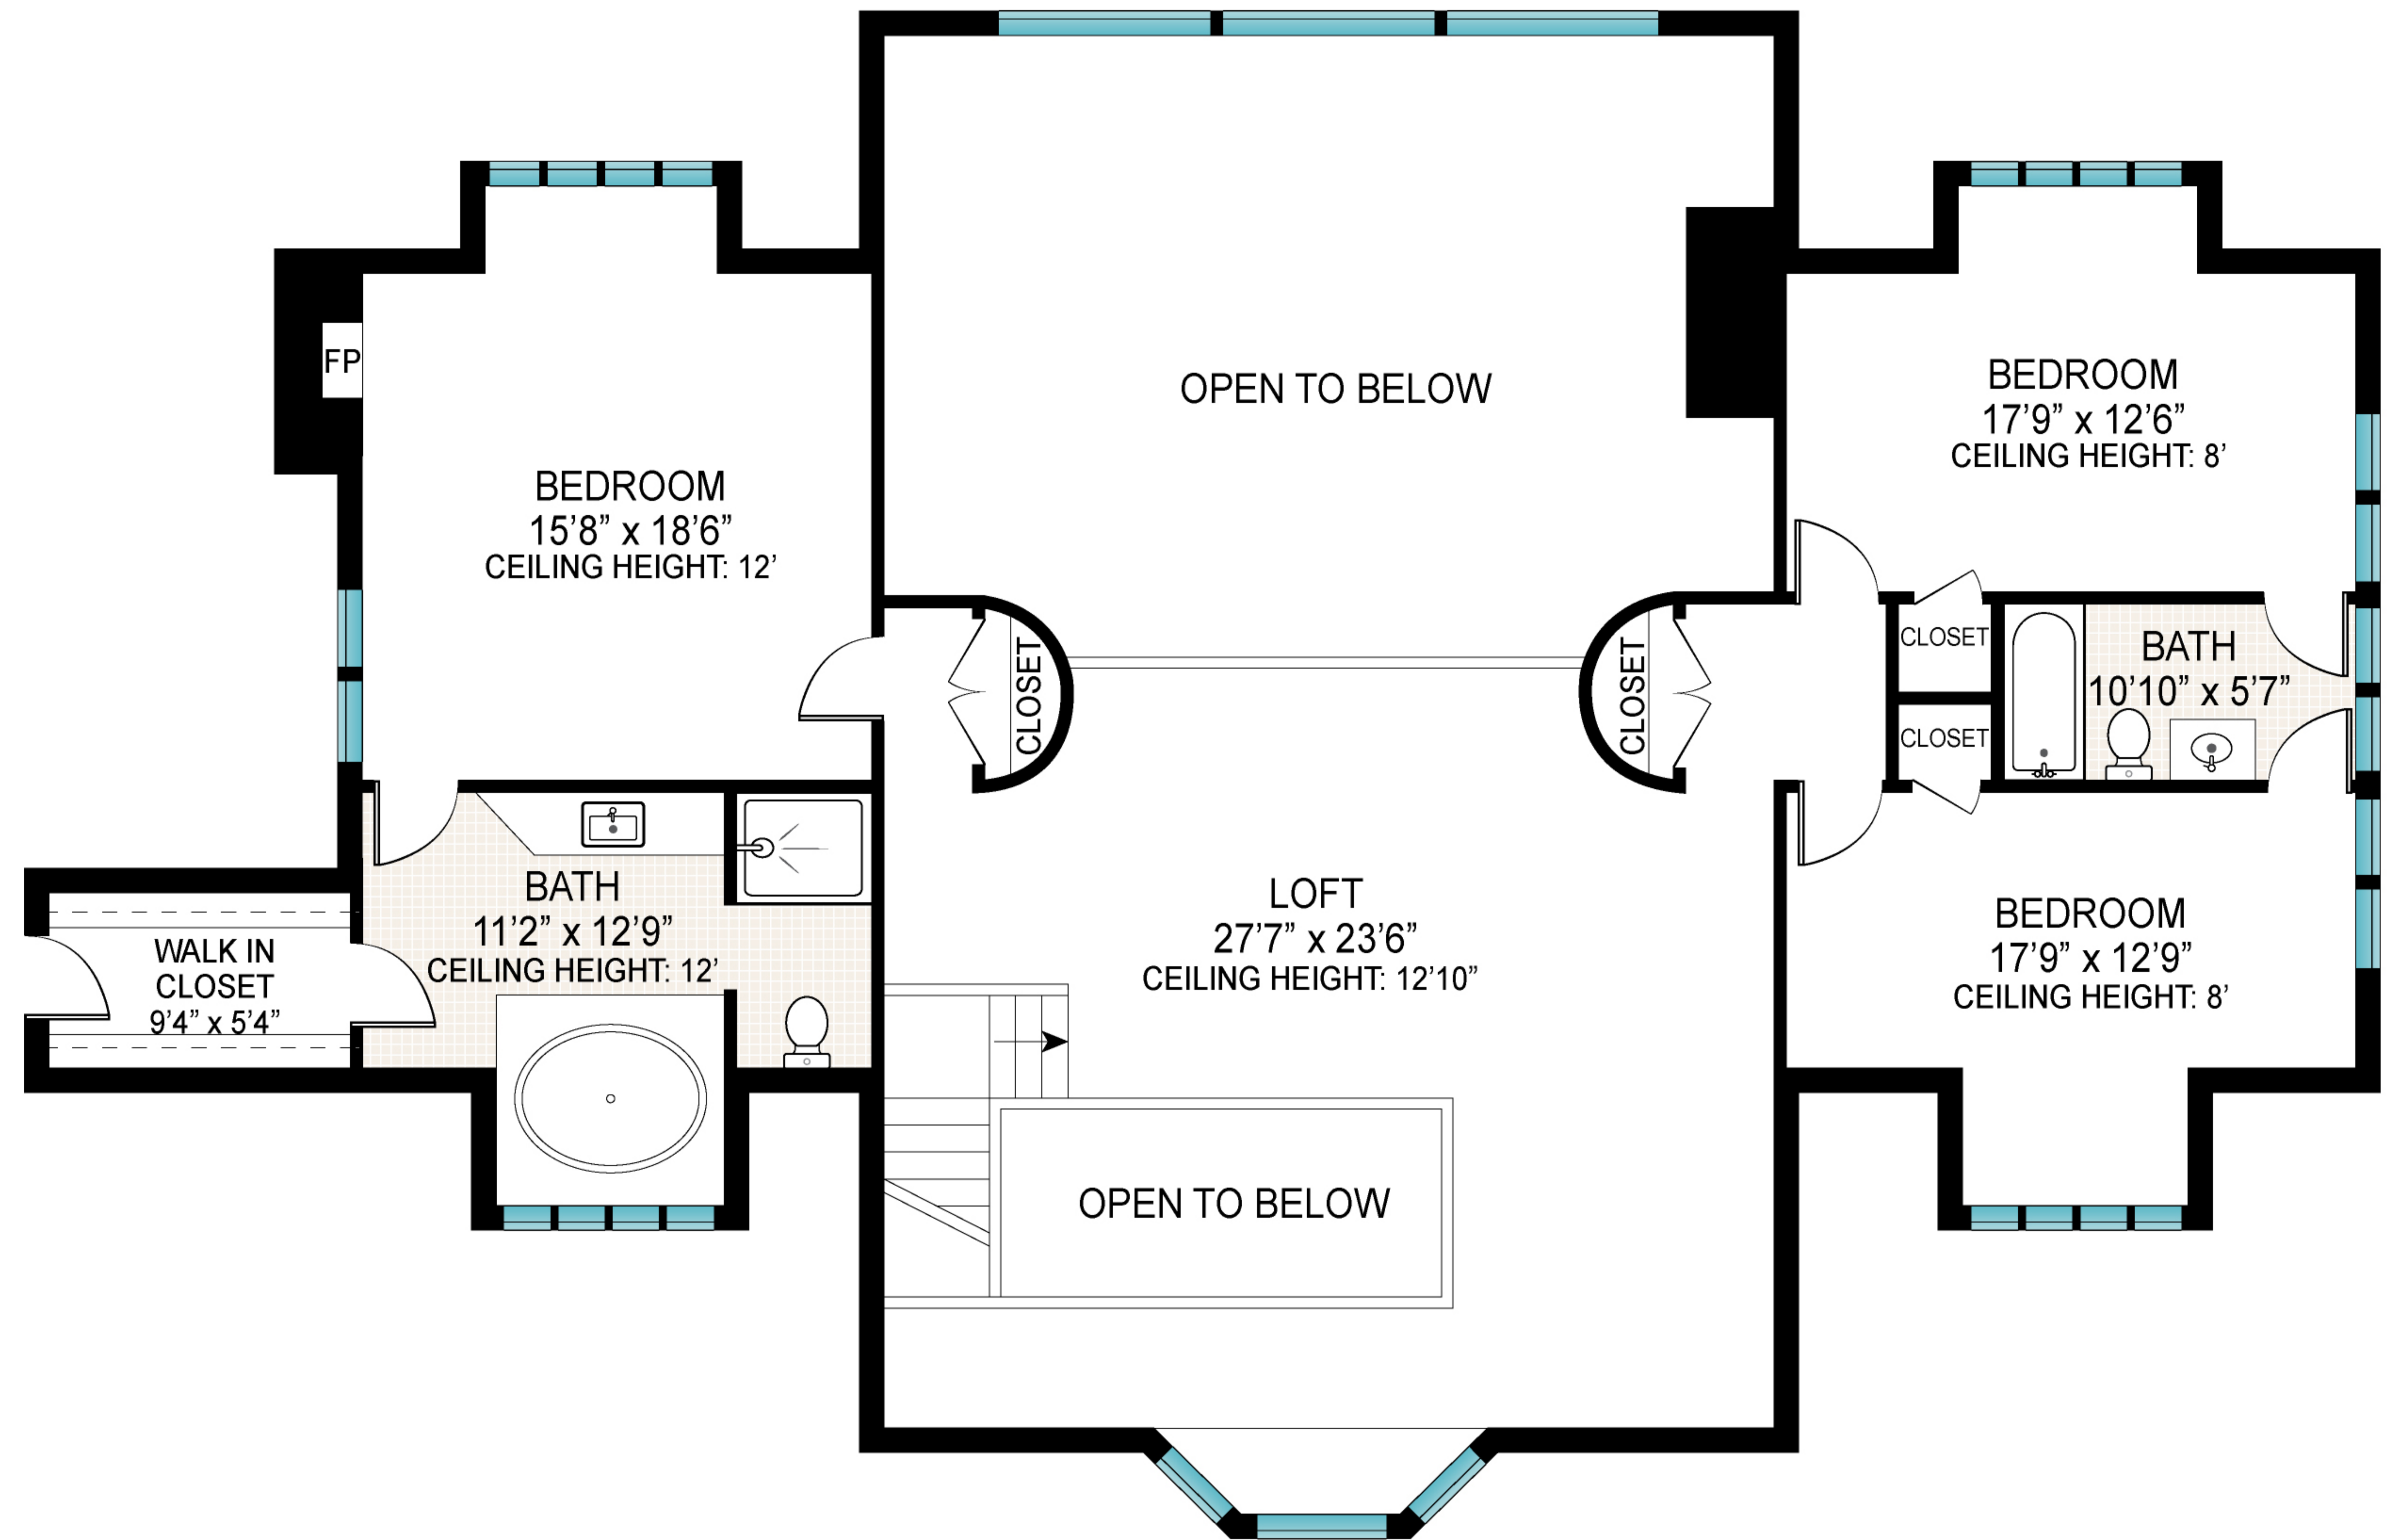

FIRST FLOOR INT: 3328 ft²
 FIRST FLOOR EXT: 3090 ft²

Scale in feet. Indicative only. Dimensions are approximate. All information contained herein is gathered from sources we believe to be reliable. However, we cannot guarantee its accuracy and interested persons should rely on their own inquiries.

2 Fox Crossing, North Haven

**Brown
Harris
Stevens**

SECOND FLOOR

SECOND FLOOR

INT: 2247 ft²

SECOND FLOOR INT: 2247 ft²

Scale in feet. Indicative only. Dimensions are approximate. All information contained herein is gathered from sources we believe to be reliable. However, we cannot guarantee its accuracy and interested persons should rely on their own inquiries.

Scale in feet. Indicative only. Dimensions are approximate. All information contained herein is gathered from sources we believe to be reliable. However, we cannot guarantee its accuracy and interested persons should rely on their own inquiries.