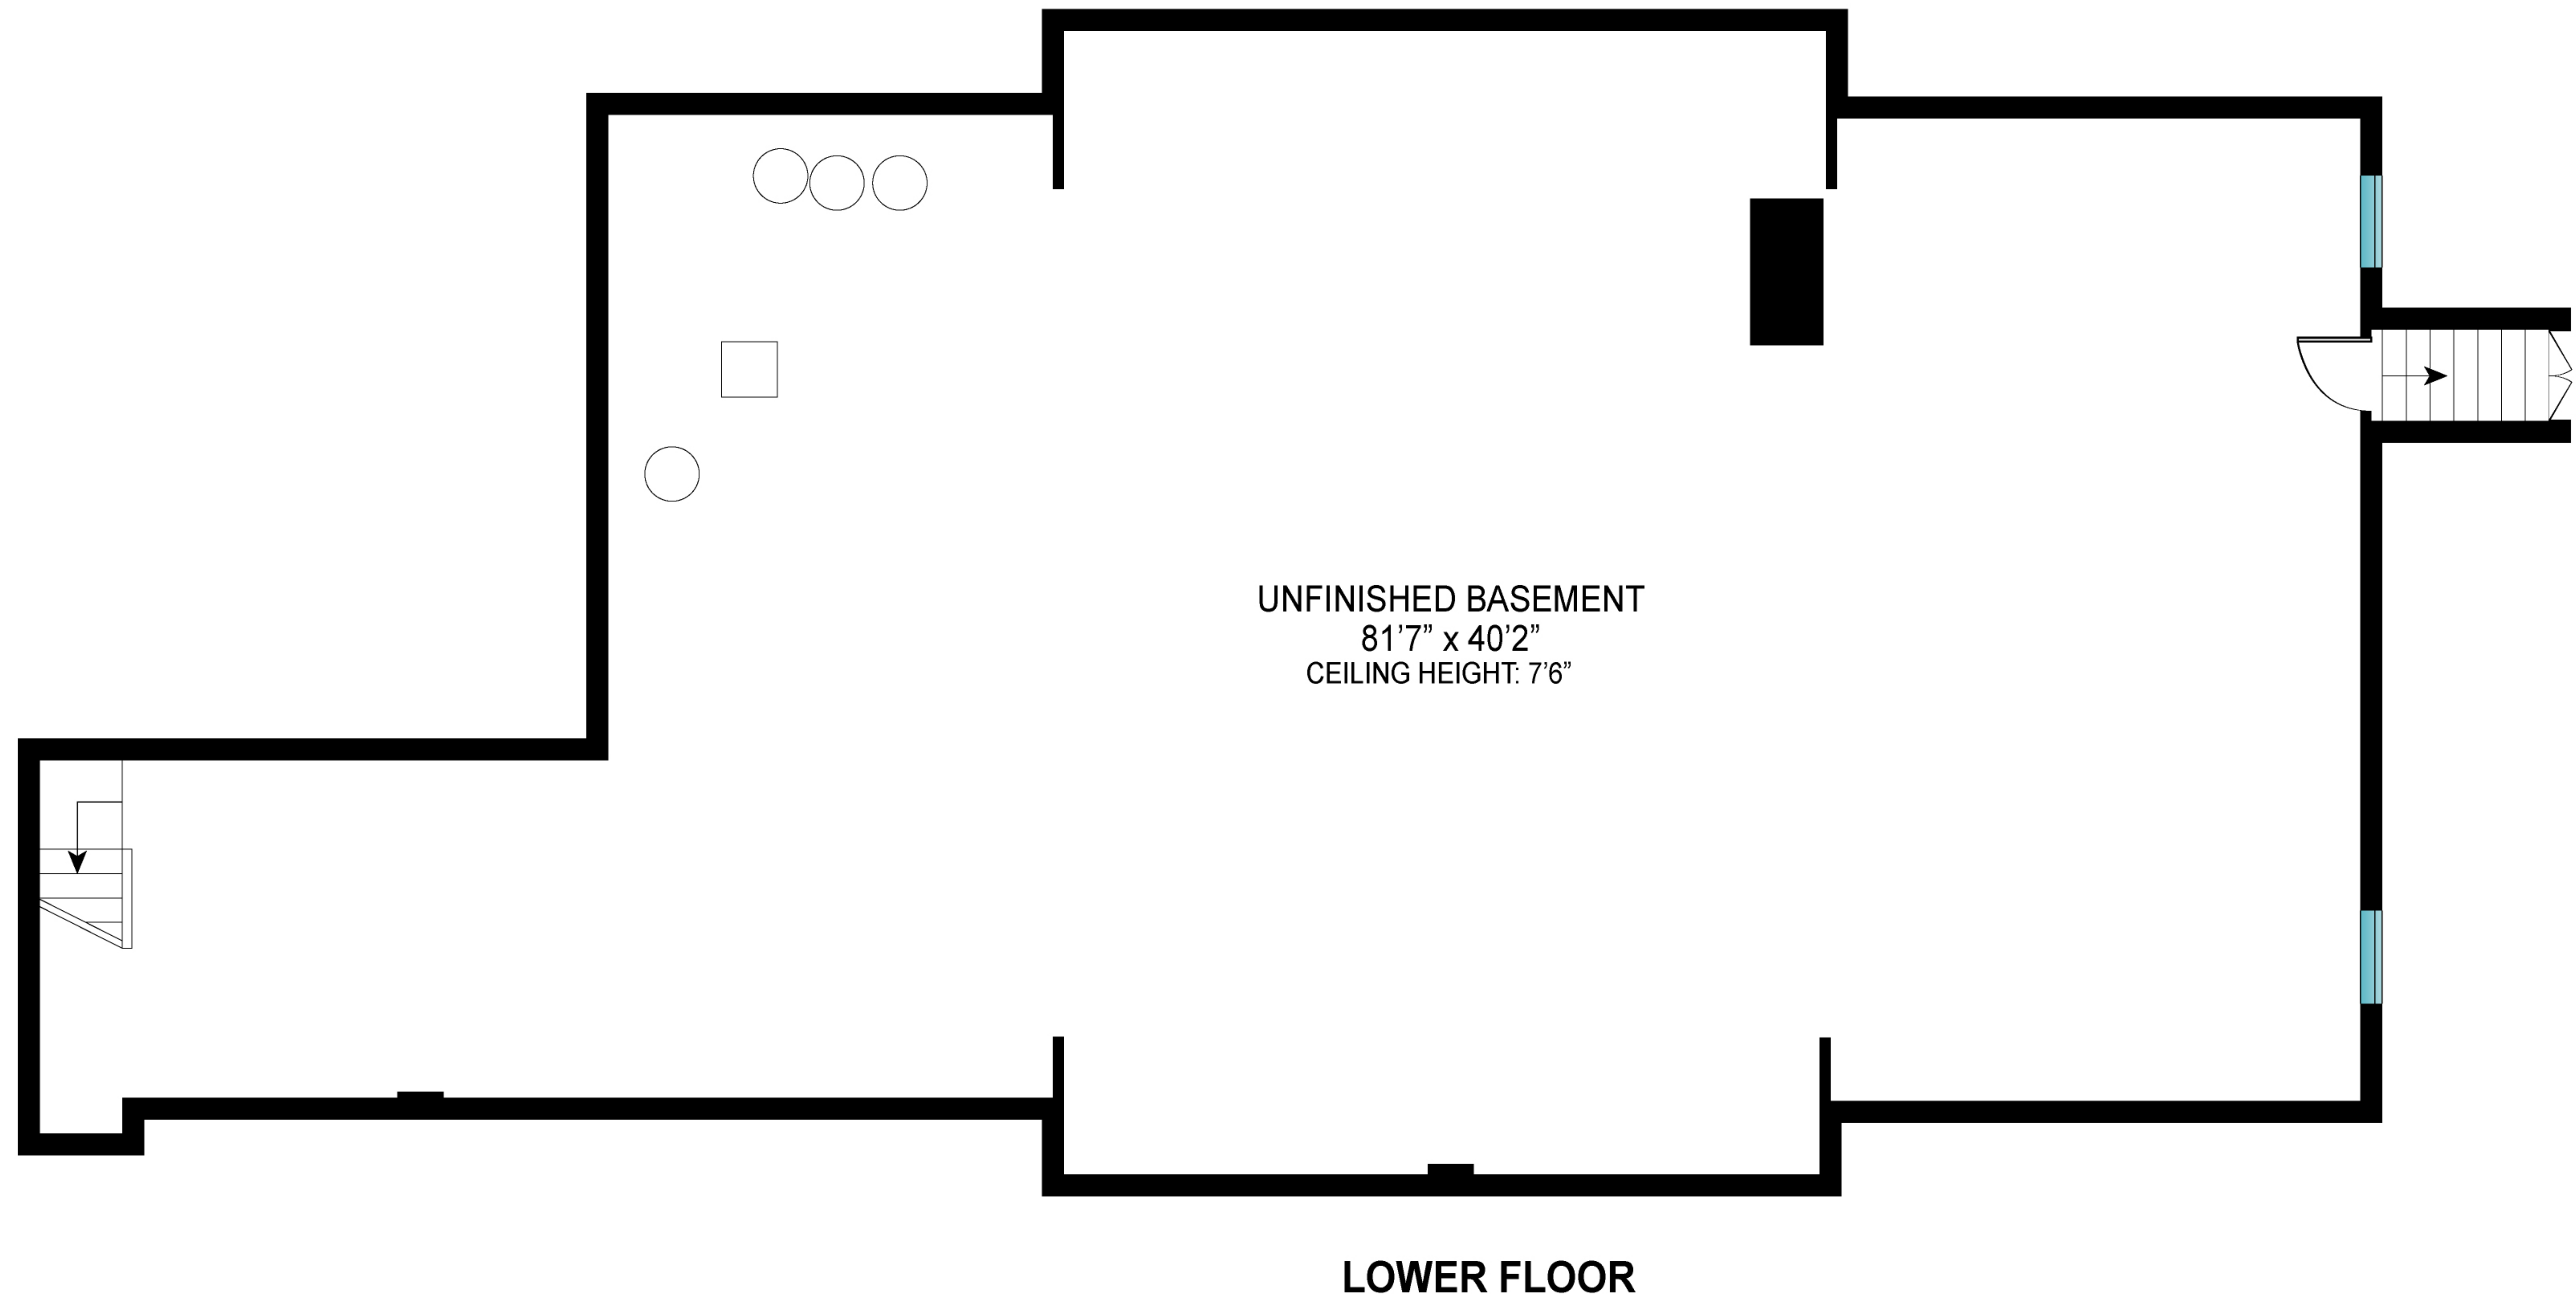

FIRST FLOOR INT: 3328 ft²
 FIRST FLOOR EXT: 3090 ft²

Scale in feet. Indicative only. Dimensions are approximate. All information contained herein is gathered from sources we believe to be reliable. However, we cannot guarantee its accuracy and interested persons should rely on their own inquiries.

2 Fox Crossing, North Haven

**Brown
Harris
Stevens**

SECOND FLOOR

SECOND FLOOR

INT: 2247 ft²

SECOND FLOOR INT: 2247 ft²

Scale in feet. Indicative only. Dimensions are approximate. All information contained herein is gathered from sources we believe to be reliable. However, we cannot guarantee its accuracy and interested persons should rely on their own inquiries.

Scale in feet. Indicative only. Dimensions are approximate. All information contained herein is gathered from sources we believe to be reliable. However, we cannot guarantee its accuracy and interested persons should rely on their own inquiries.