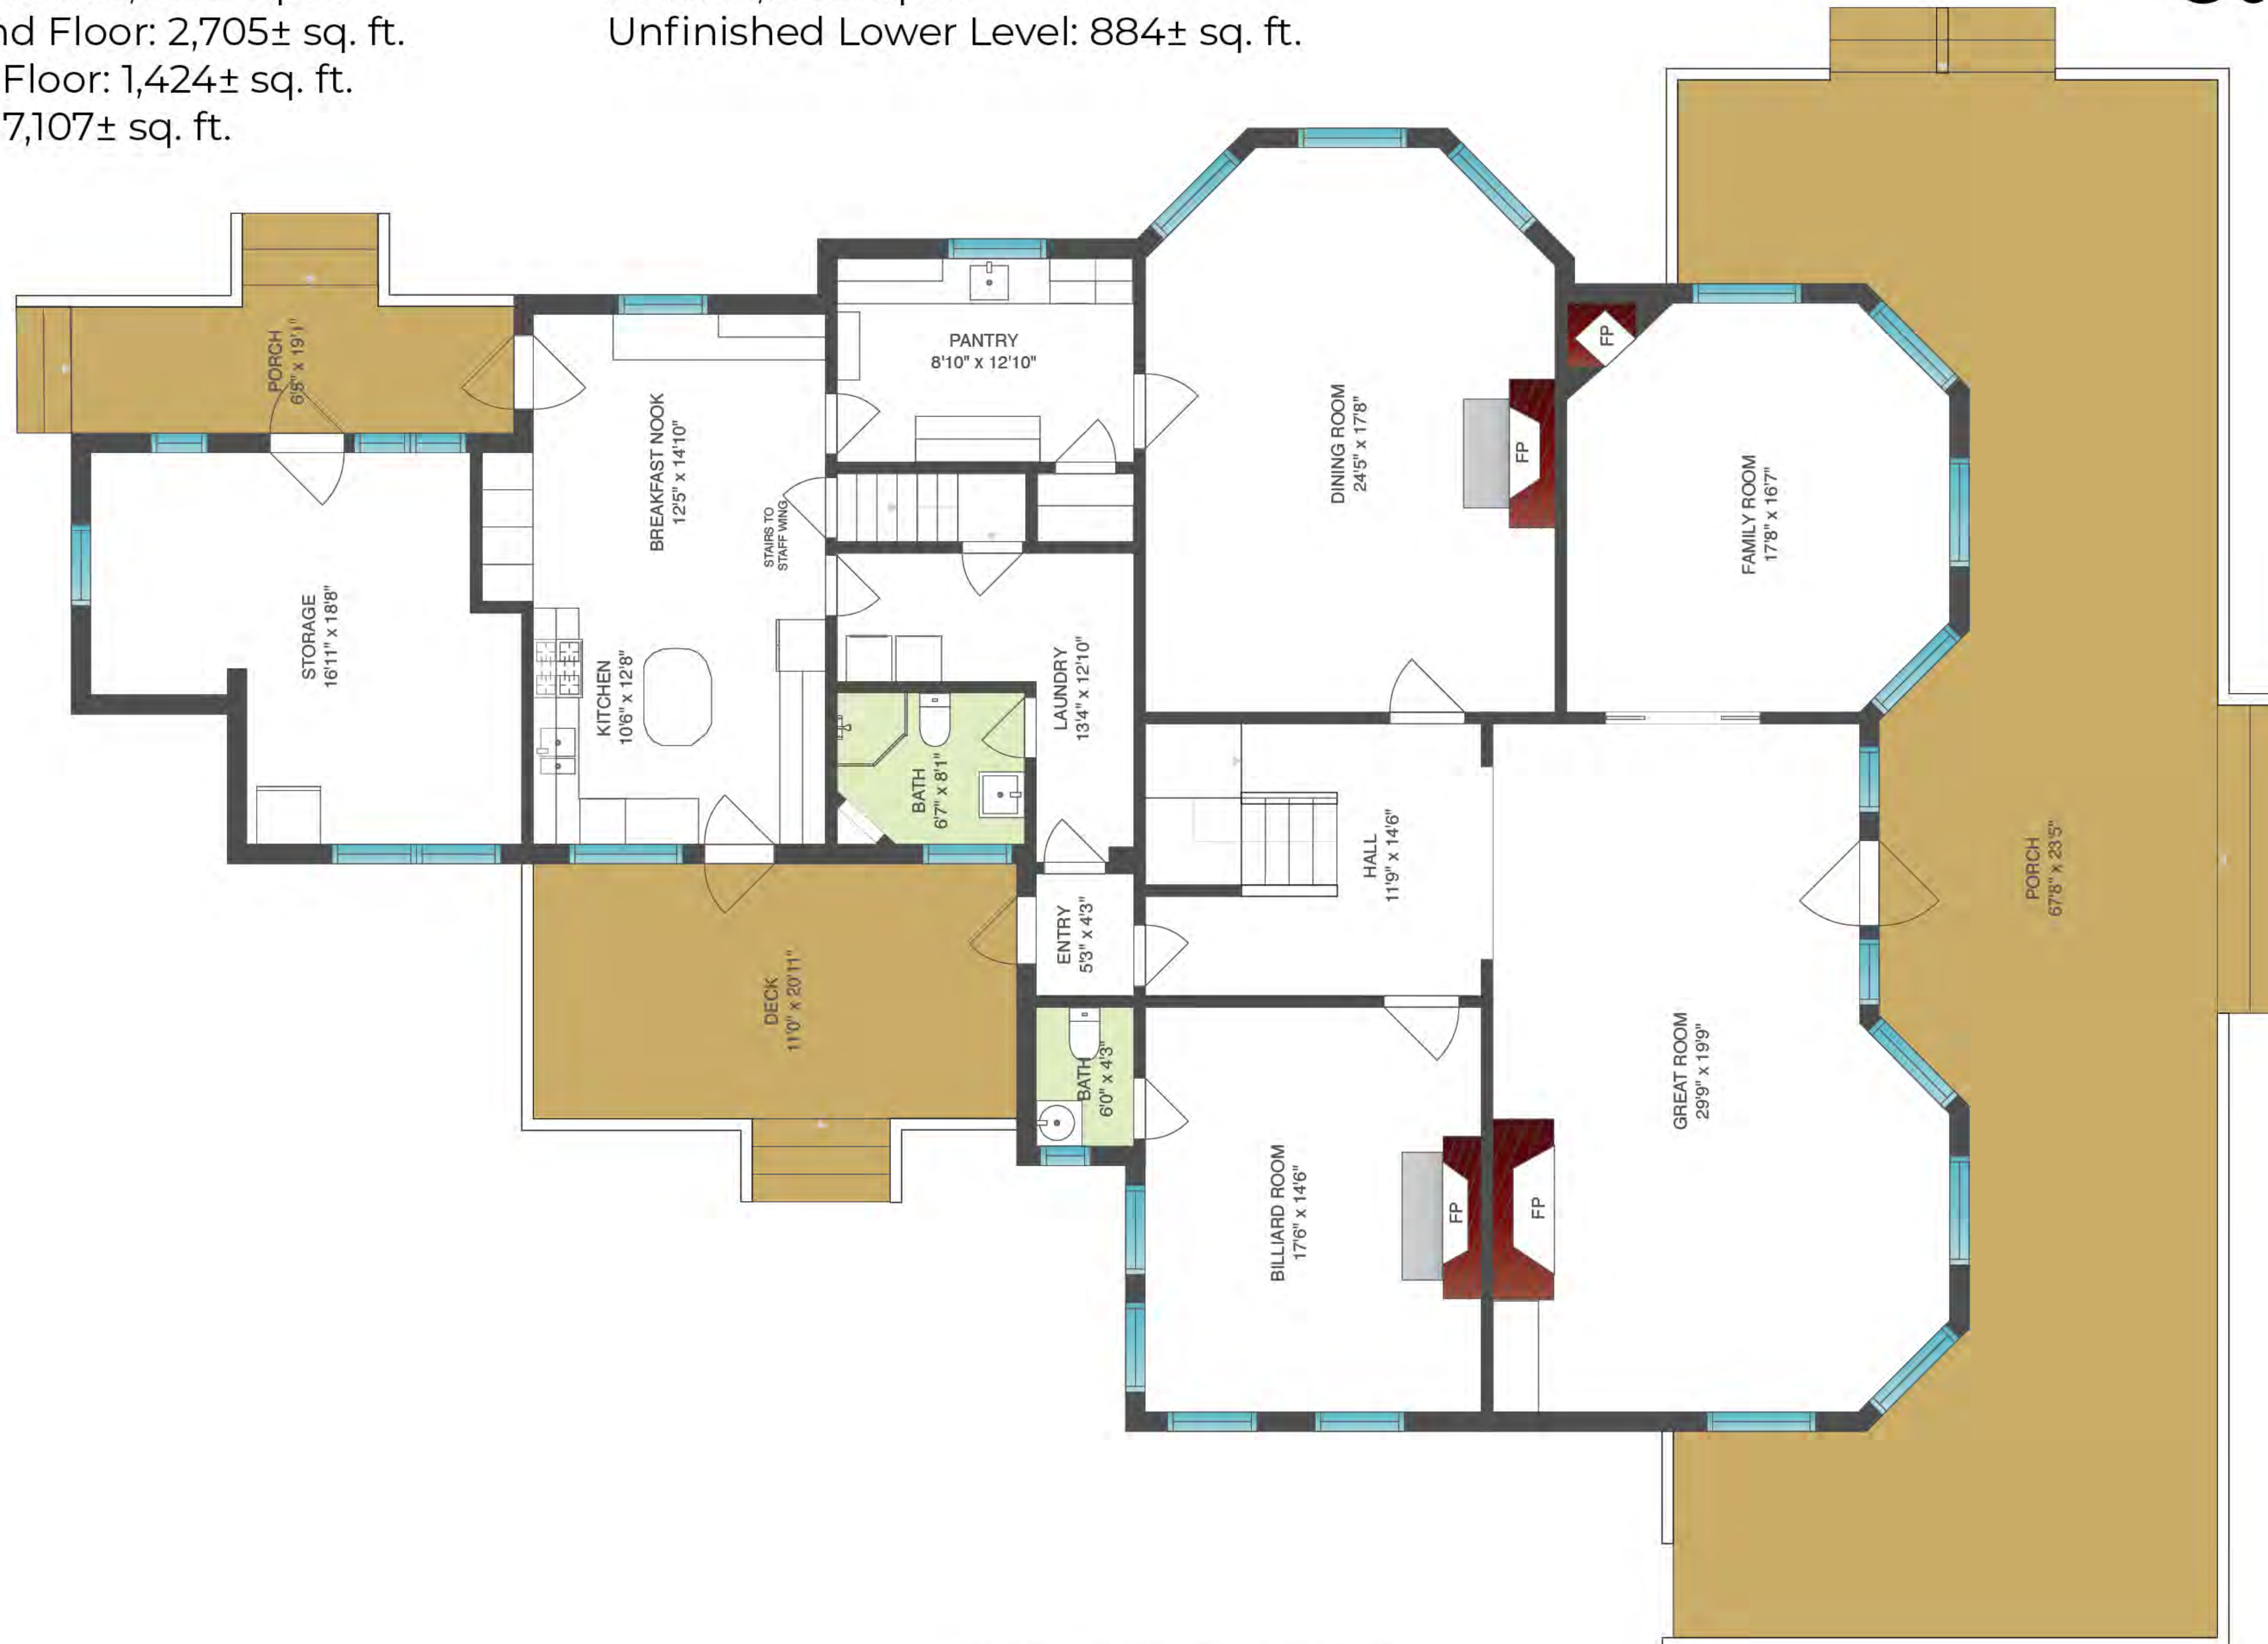

32 OCEAN AVE, EAST HAMPTON

**Brown
Harris
Stevens**

Interior:

Lower Level: 322± sq. ft.

First Floor: 2,656± sq. ft.

Second Floor: 2,705± sq. ft.

Third Floor: 1,424± sq. ft.

Total: 7,107± sq. ft.

Exterior:

Deck: 230± sq. ft.

Porch: 1,146± sq. ft.

Unfinished Lower Level: 884± sq. ft.

FIRST FLOOR

Scale in feet. Dimensions are approximate. All information contained herein is gathered from sources we believe to be reliable.

Exterior:

Deck: 230± sq. ft.
Porch: 1,146± sq. ft.
Unfinished Lower Level: 884± sq. ft.

SECOND FLOOR

Scale in feet. Dimensions are approximate. All information contained herein is gathered from sources we believe to be reliable. However, we cannot guarantee its accuracy and interested persons should rely on their own enquiries