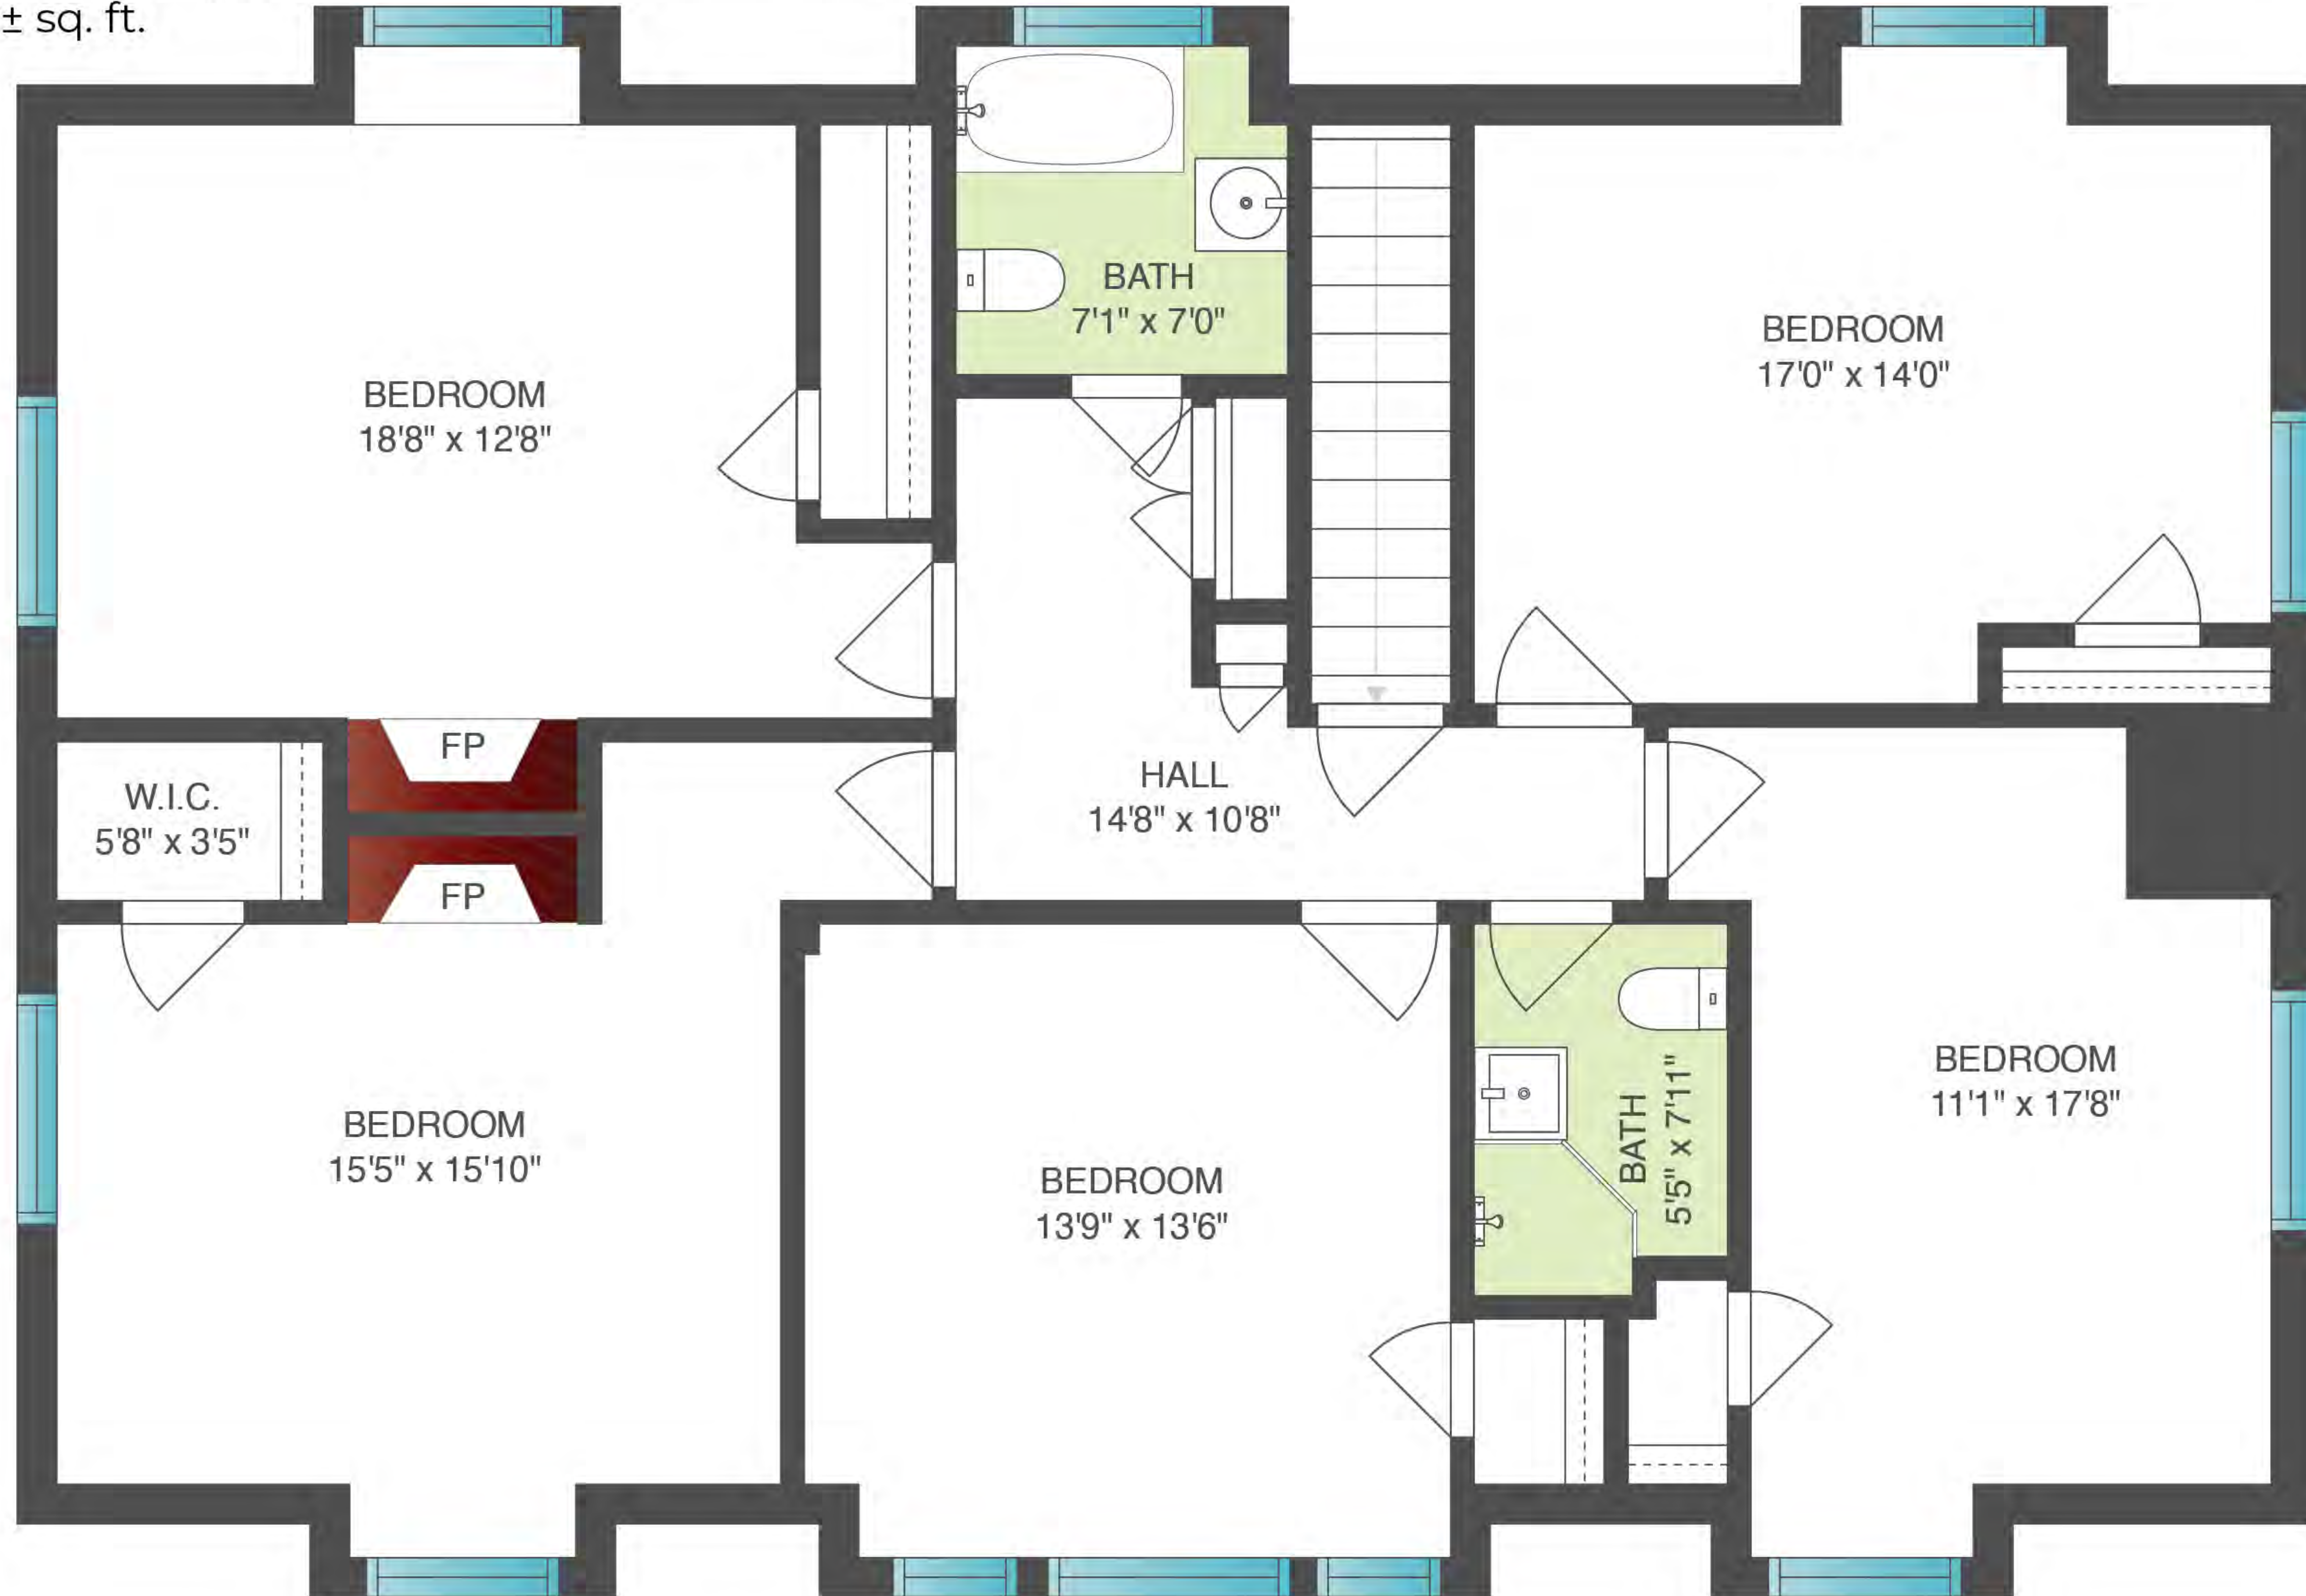

32 OCEAN AVE, EAST HAMPTON

**Brown
Harris
Stevens**

Interior:

Lower Level: 322± sq. ft.

First Floor: 2,656± sq. ft.

Second Floor: 2,705± sq. ft.

Third Floor: 1,424± sq. ft.

Total: 7,107± sq. ft.

Exterior:

Deck: 230± sq. ft.

Porch: 1,146± sq. ft.

Unfinished Lower Level: 884± sq. ft.

THIRD FLOOR

Scale in feet. Dimensions are approximate. All information contained herein is gathered from sources we believe to be reliable.

However, we cannot guarantee its accuracy and interested persons should rely on their own enquiries