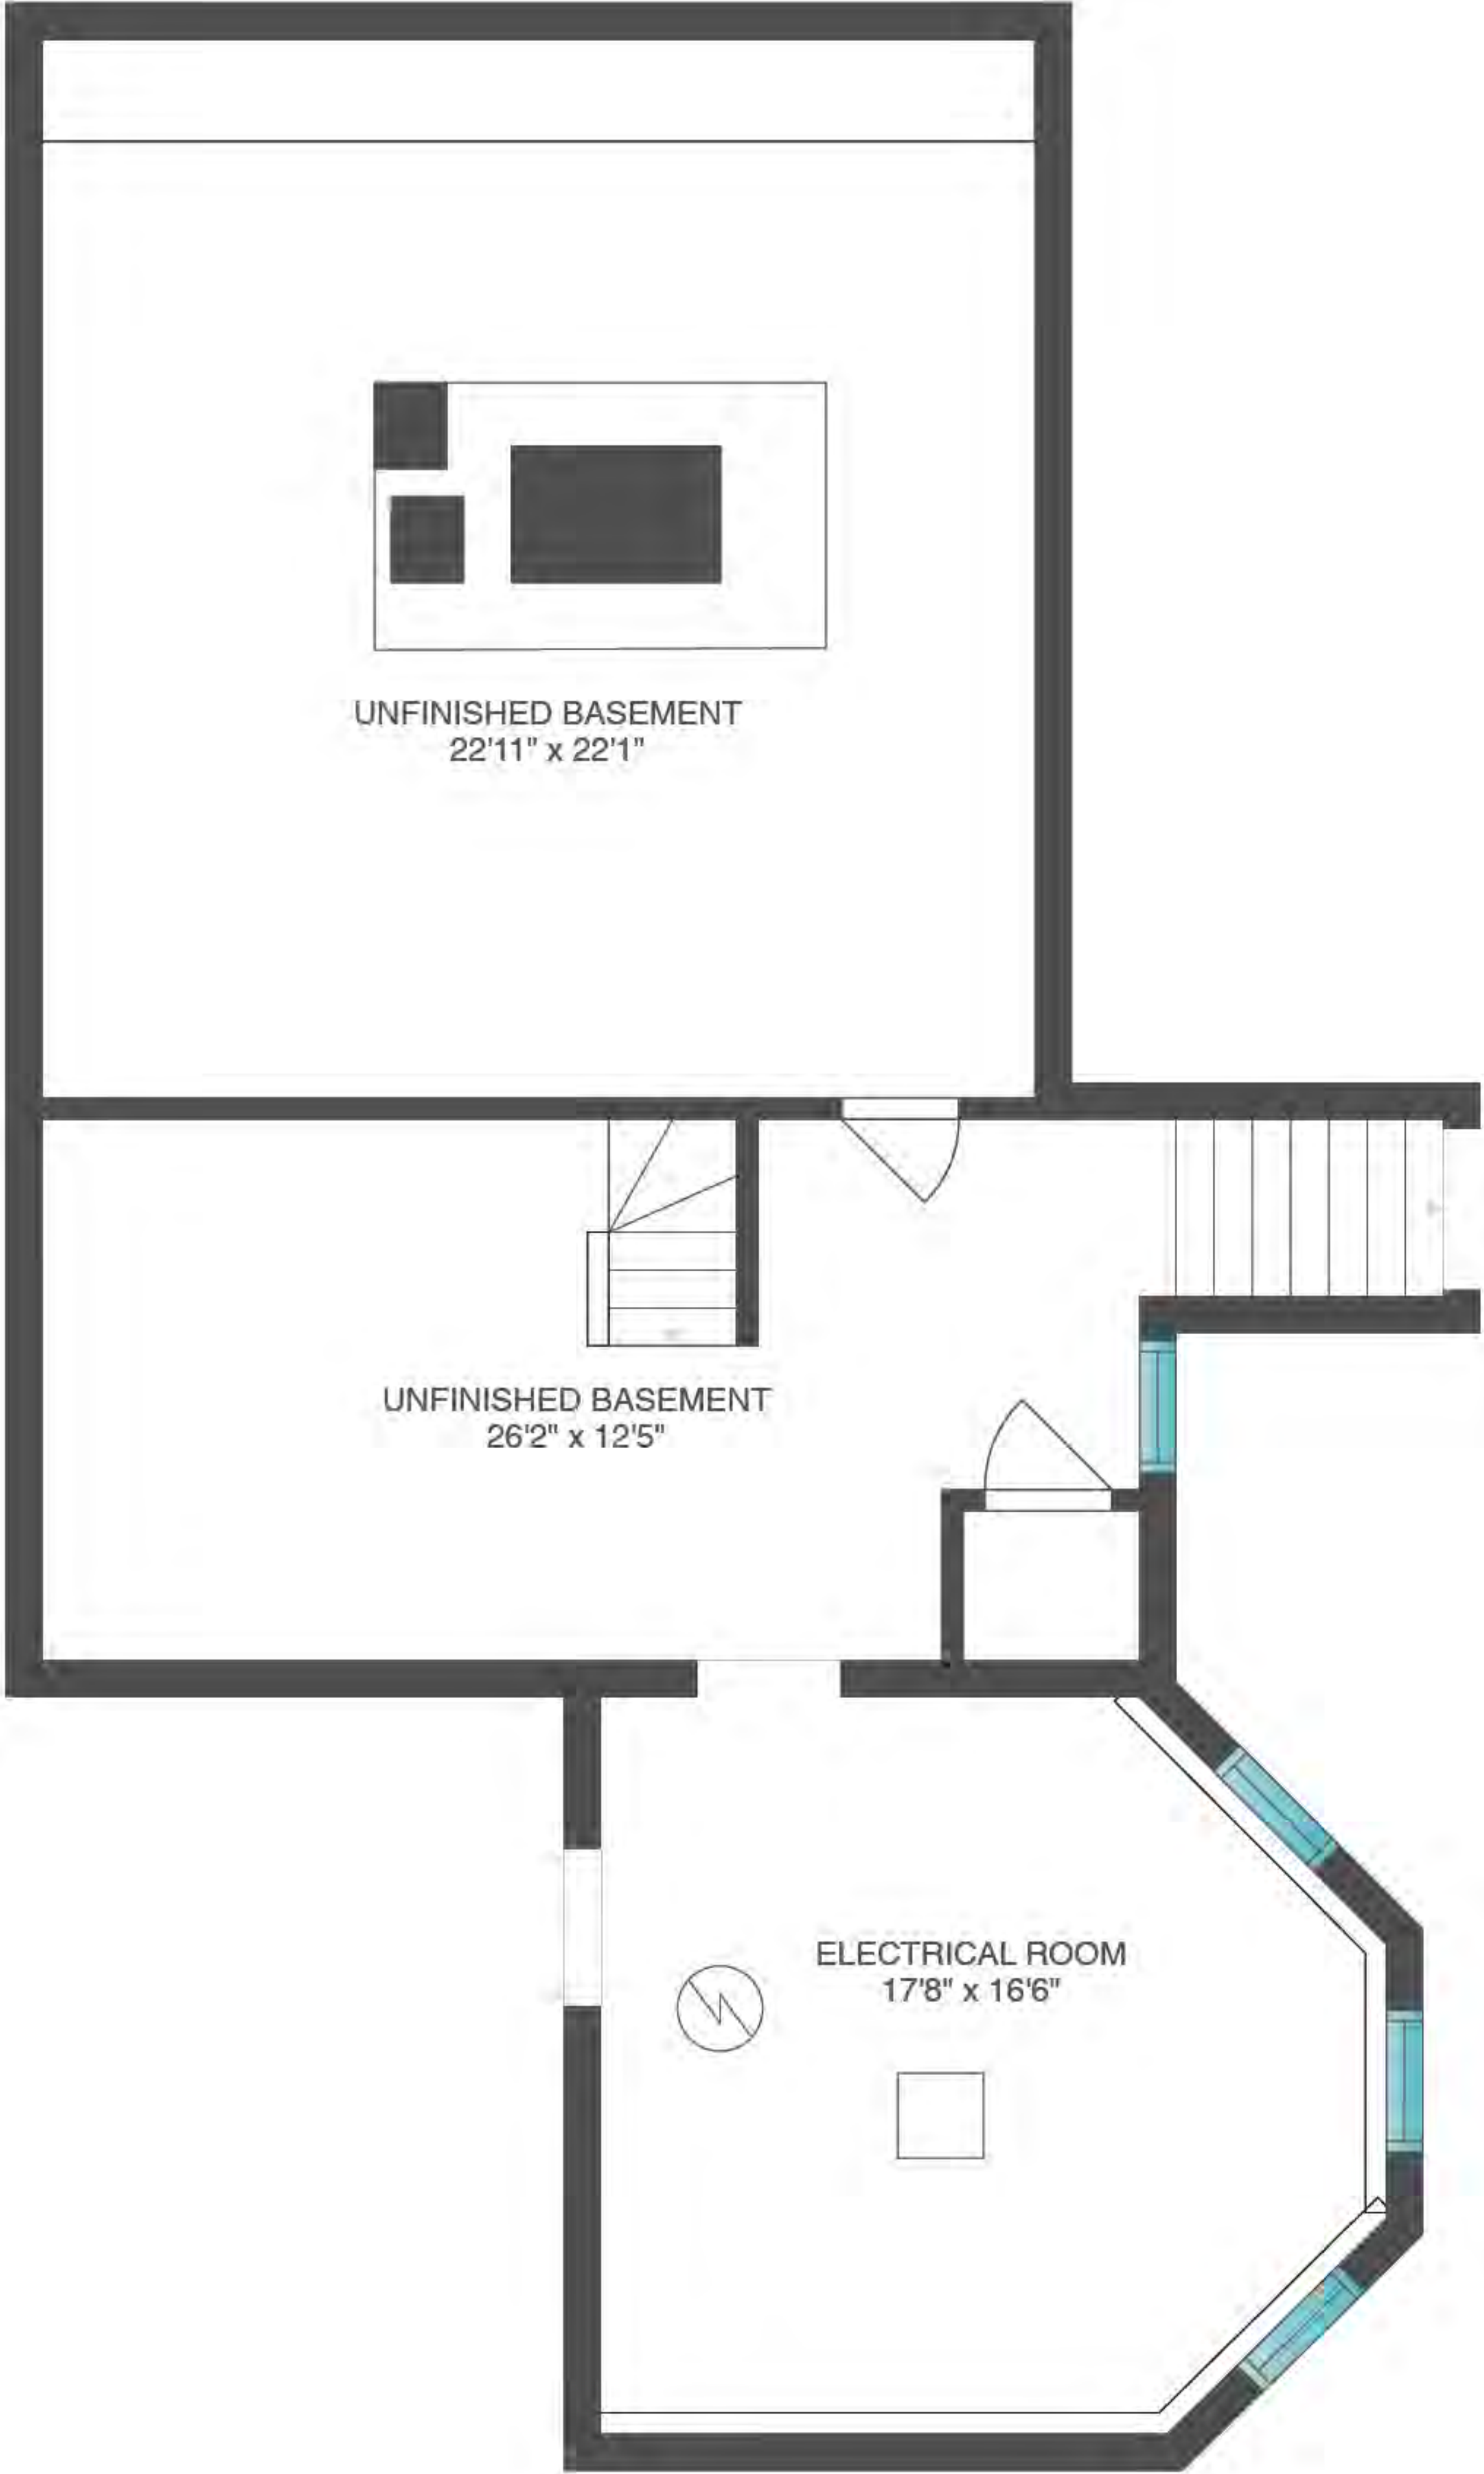

32 OCEAN AVE, EAST HAMPTON

**Brown
Harris
Stevens**

Interior:

Lower Level: 322± sq. ft.

First Floor: 2,656± sq. ft.

Second Floor: 2,705± sq. ft.

Third Floor: 1,424± sq. ft.

Total: 7,107± sq. ft.

However, we cannot guarantee its accuracy and interested persons should rely on their own enquiries

32 OCEAN AVE, EAST HAMPTON

Interior:

Lower Level: 322± sq. ft.
First Floor: 2,656± sq. ft.
Second Floor: 2,705± sq. ft.
Third Floor: 1,424± sq. ft.
Total: 7,107± sq. ft.

Exterior:

Deck: 230± sq. ft.
Porch: 1,146± sq. ft.
Unfinished Lower Level: 884± sq. ft.

LOWER LEVEL

Scale in feet. Dimensions are approximate. All information contained herein is gathered from sources we believe to be reliable. However, we cannot guarantee its accuracy and interested persons should rely on their own enquiries