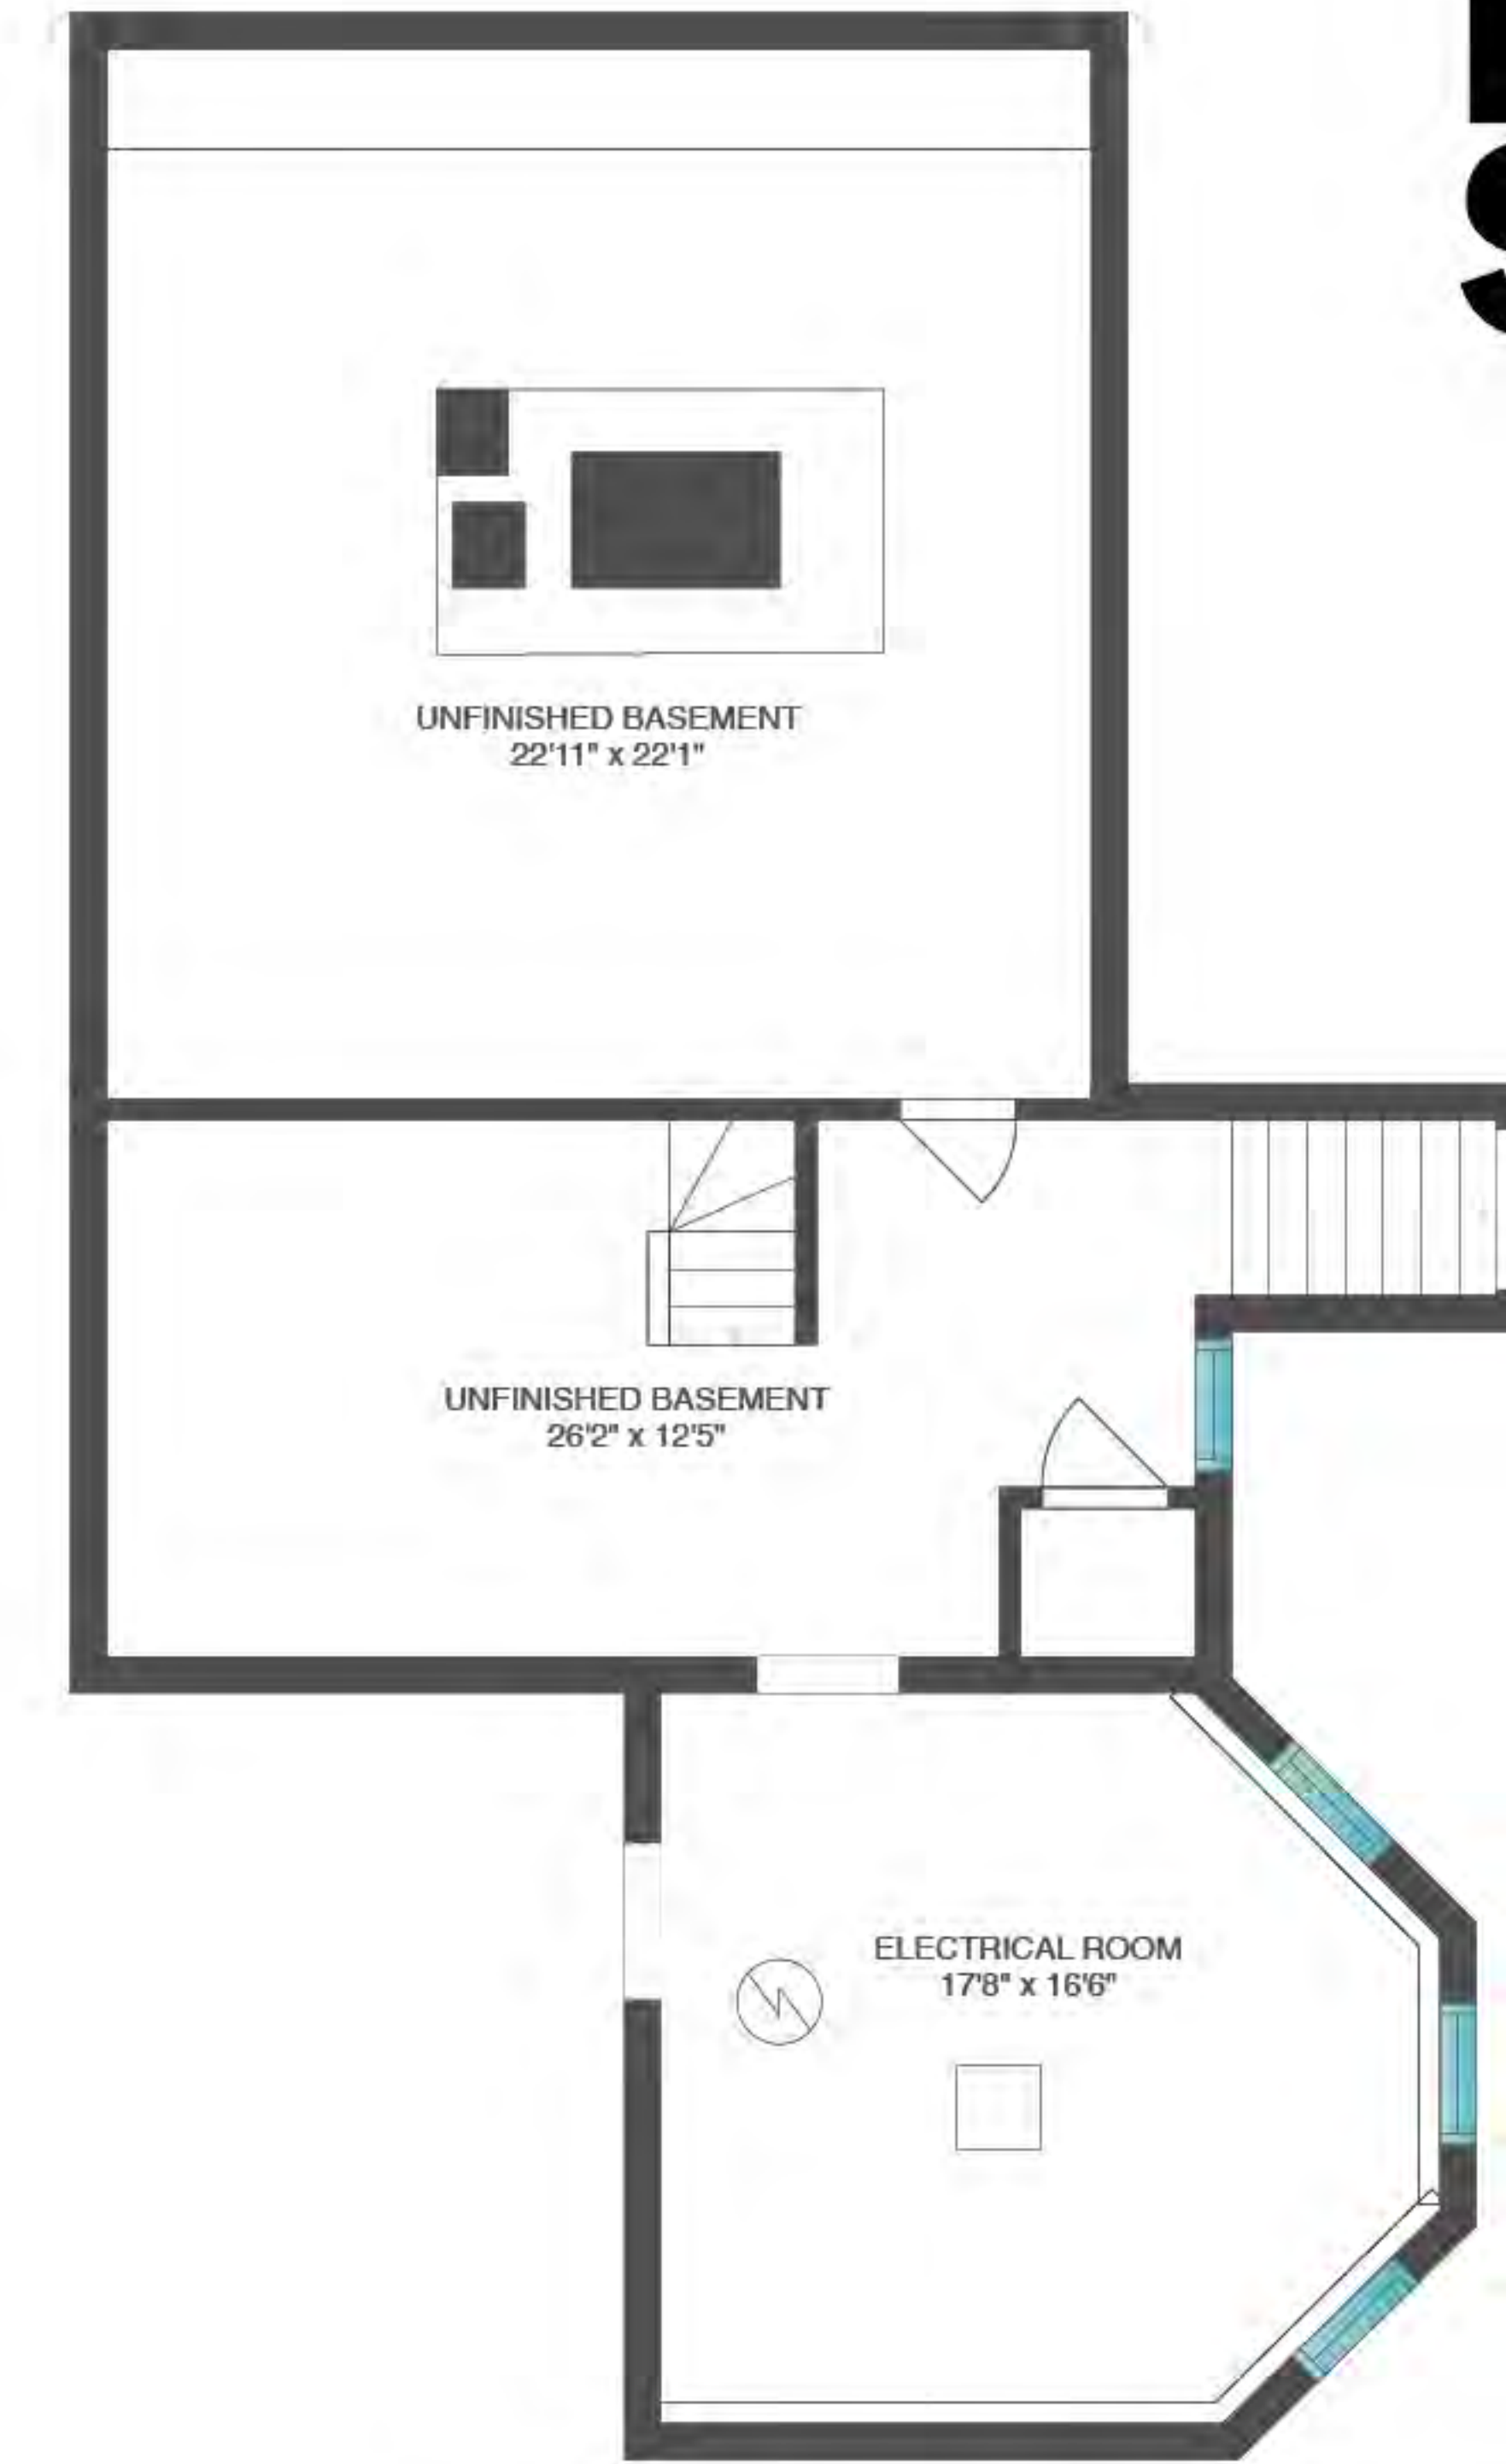

32 OCEAN AVE, EAST HAMPTON

**Brown
Harris
Stevens**

Interior:

Lower Level: 322± sq. ft.

First Floor: 2,656± sq. ft.

Second Floor: 2,705± sq. ft.

Third Floor: 1,424± sq. ft.

Total: 7,107± sq. ft.

Exterior:

Deck: 230± sq. ft.

Porch: 1,146± sq. ft.

Unfinished Lower Level: 884± sq. ft.

LOWER LEVEL

FIRST FLOOR

SECOND FLOOR

THIRD FLOOR

Exterior:

Deck: 230± sq. ft.

Porch: 1,146± sq. ft.

Unfinished Lower Level: 884± sq. ft.

FIRST FLOOR

Scale in feet. Dimensions are approximate. All information contained herein is gathered from sources we believe to be reliable.