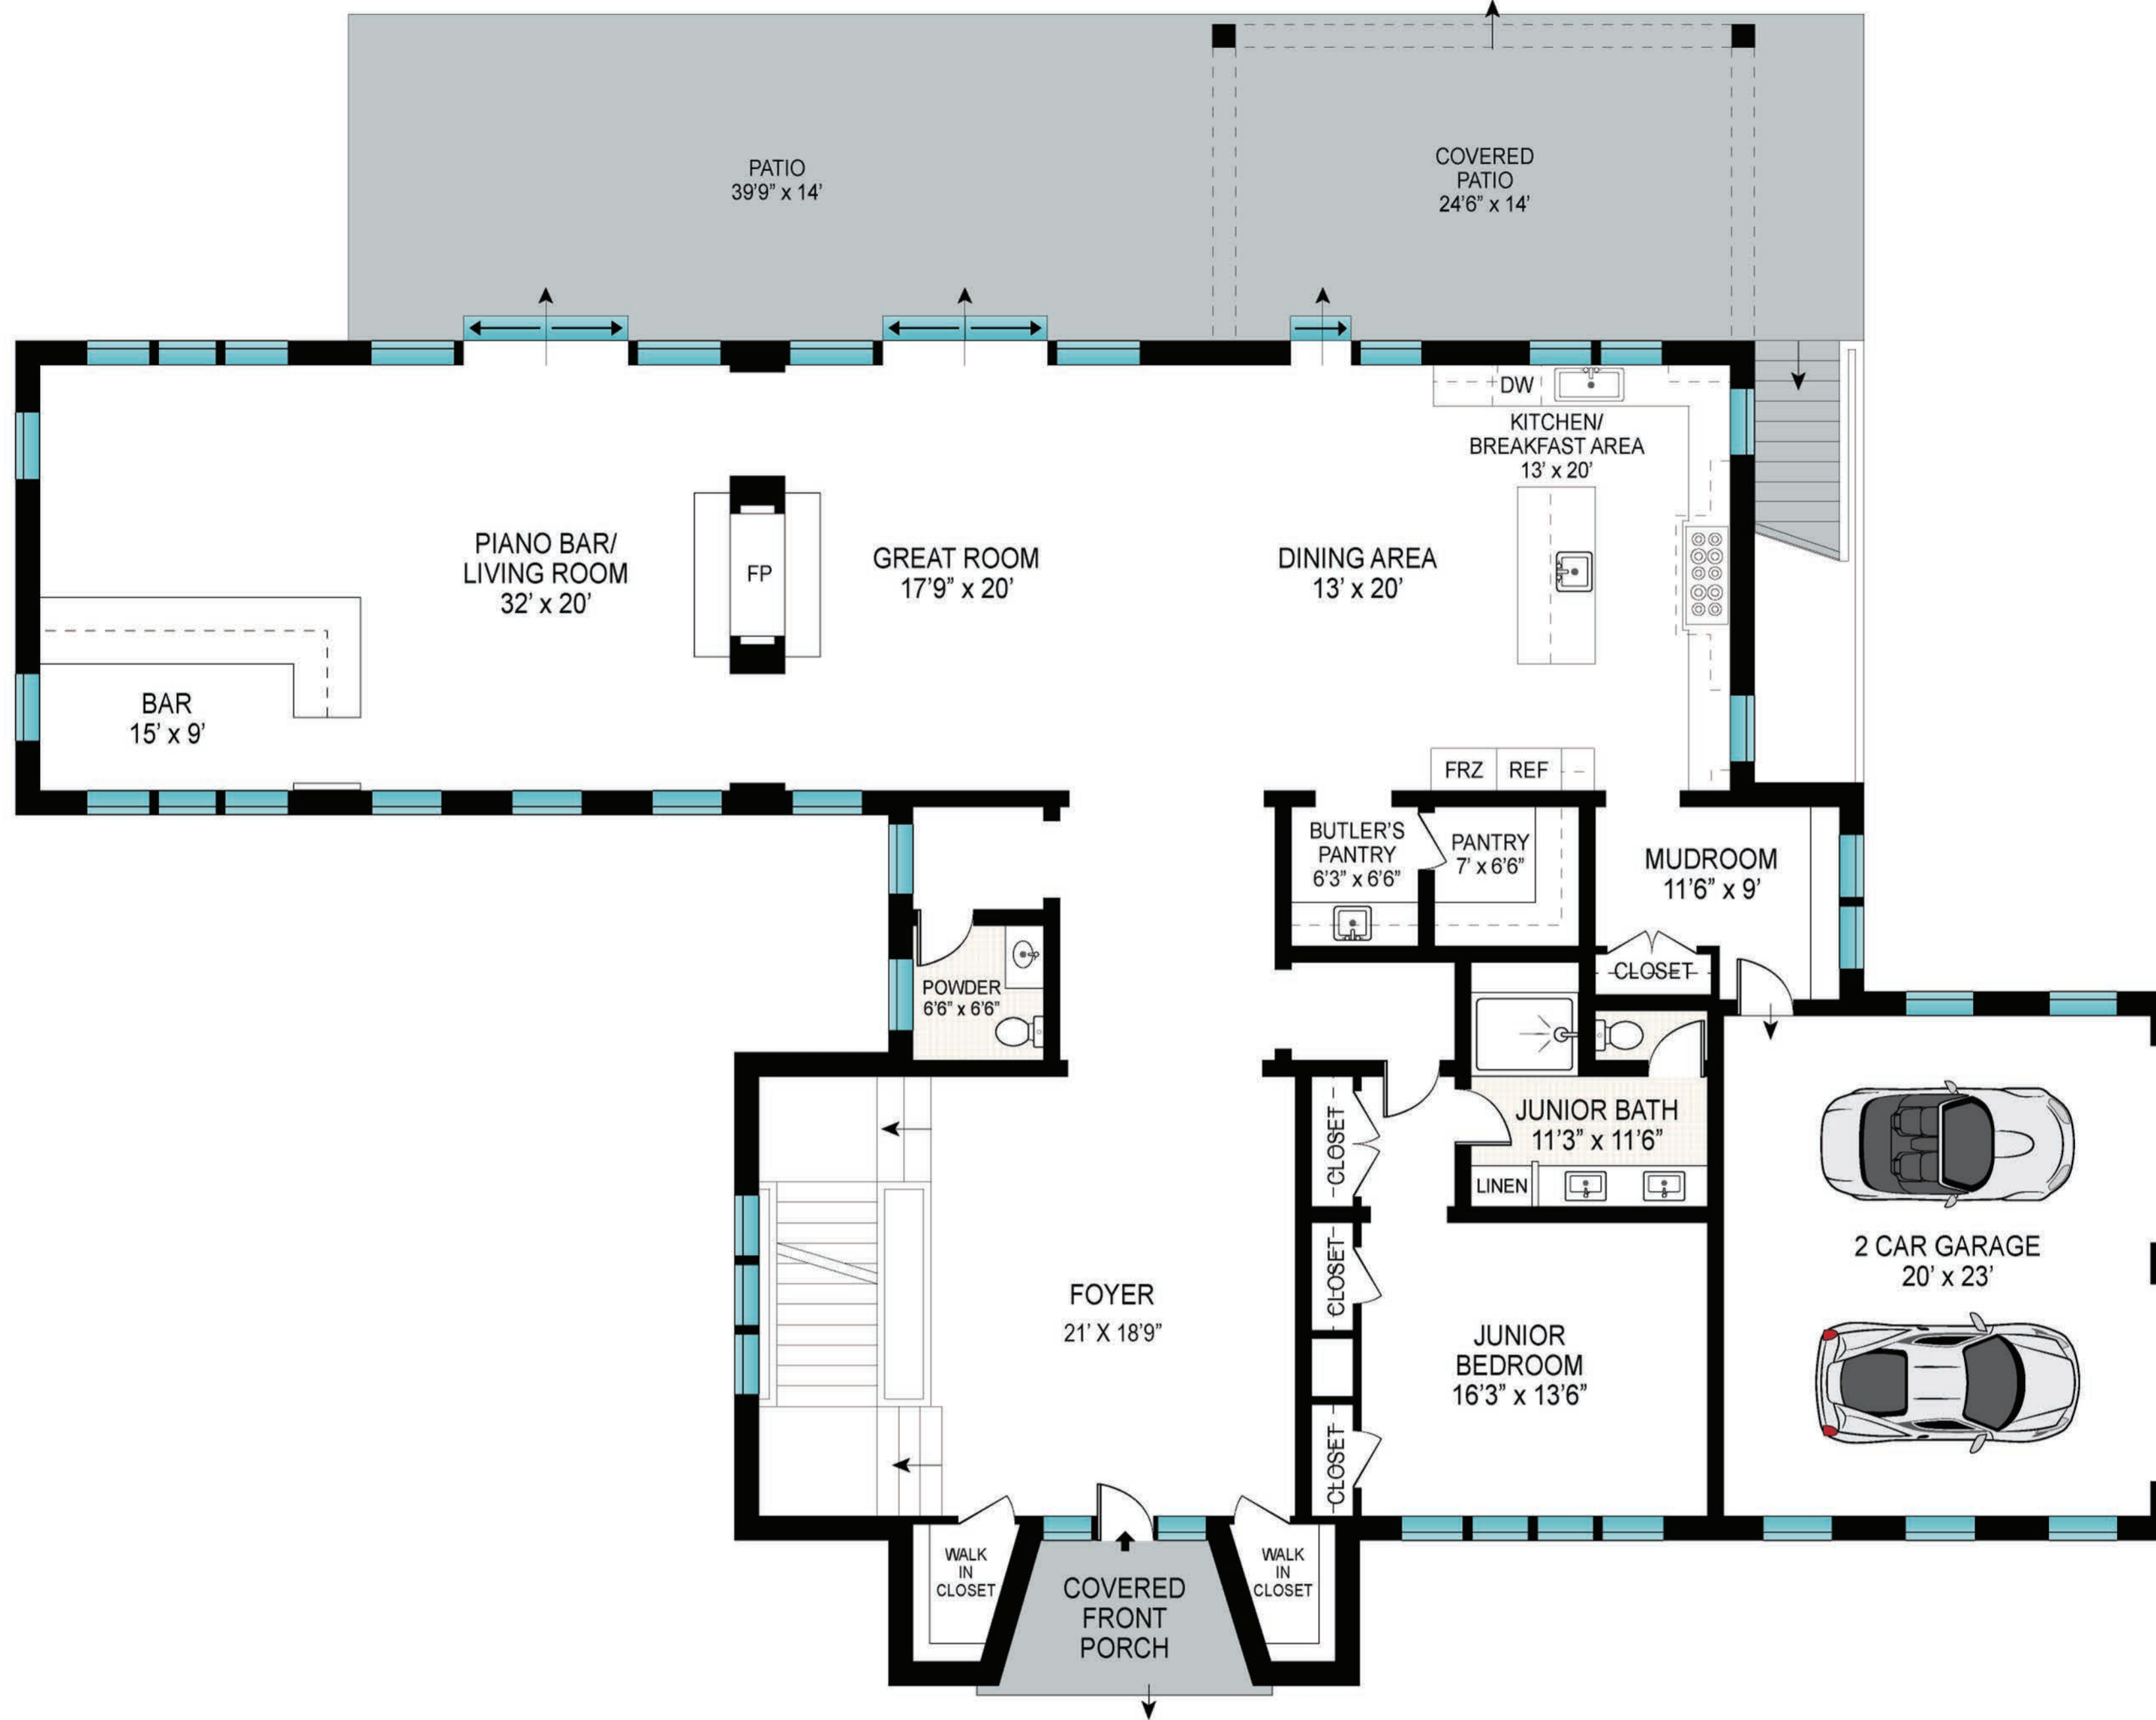

First Floor

Second Floor

Lower Level

FIRST FLOOR: 3,089± SF
SECOND FLOOR: 3,682± SF
LOWER LEVEL: 2,598± SF
TOTAL: 9,369± SF

658 Millstone Road, Bridgehampton

**Brown
Harris
Stevens**

Scale in feet. Indicative only. Dimensions are approximate. All information contained herein is gathered from sources believed to be reliable. However, accuracy is not guaranteed and interested persons should rely on their own enquiries.

FIRST FLOOR: 3,089± SF

658 Millstone Road, Bridgehampton

**Brown
Harris
Stevens**

Scale in feet. Indicative only. Dimensions are approximate. All information contained herein is gathered from sources believed to be reliable. However, accuracy is not guaranteed and interested persons should rely on their own enquiries.

SECOND FLOOR: 3,682± SF

658 Millstone Road, Bridgehampton

**Brown
Harris
Stevens**

Scale in feet. Indicative only. Dimensions are approximate. All information contained herein is gathered from sources believed to be reliable. However, accuracy is not guaranteed and interested persons should rely on their own enquiries.

LOWER LEVEL: 2,598± SF

658 Millstone Road, Bridgehampton

Scale in feet. Indicative only. Dimensions are approximate. All information contained herein is gathered from sources believed to be reliable. However, accuracy is not guaranteed and interested persons should rely on their own enquiries.