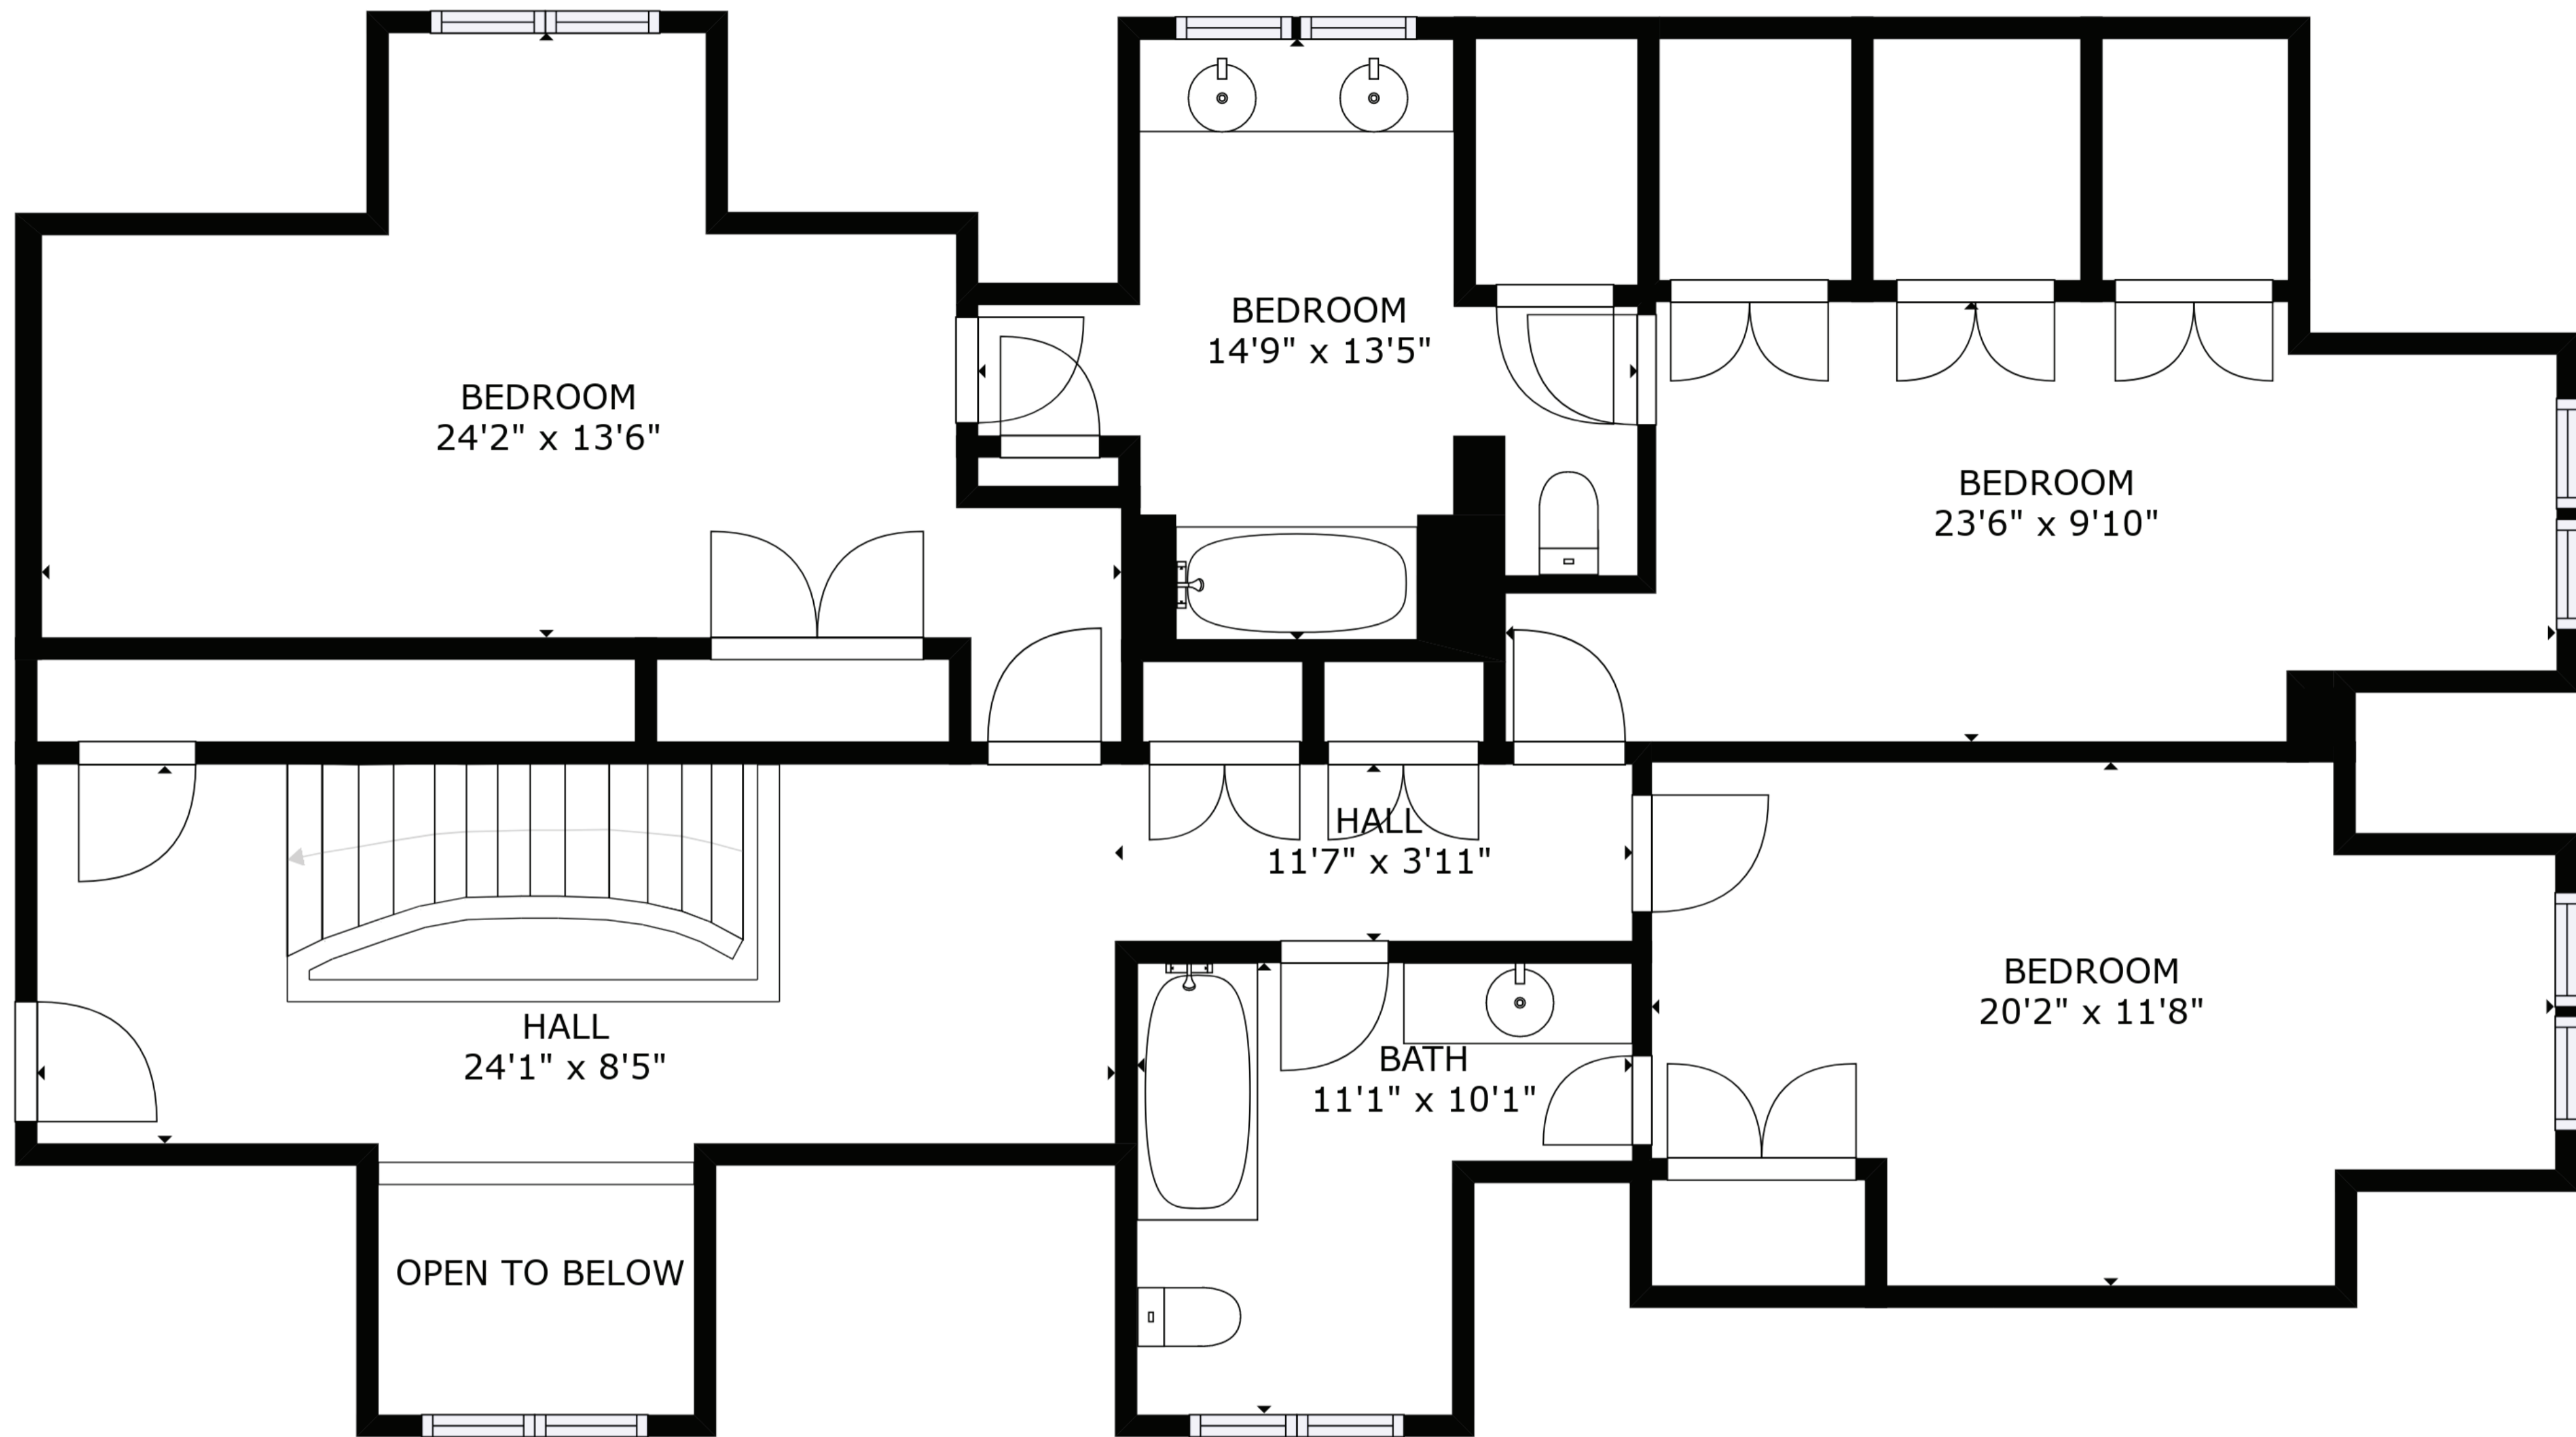

FIRST FLOOR: 2,902± SF

419 Ox Pasture Road, Southampton

Scale in feet. Indicative only. Dimensions are approximate. All information contained herein is gathered from sources believed to be reliable. However, accuracy is not guaranteed and interested persons should rely on their own enquiries.

SECOND FLOOR: 1,334± SF

419 Ox Pasture Road, Southampton

Scale in feet. Indicative only. Dimensions are approximate. All information contained herein is gathered from sources believed to be reliable. However, accuracy is not guaranteed and interested persons should rely on their own enquiries.