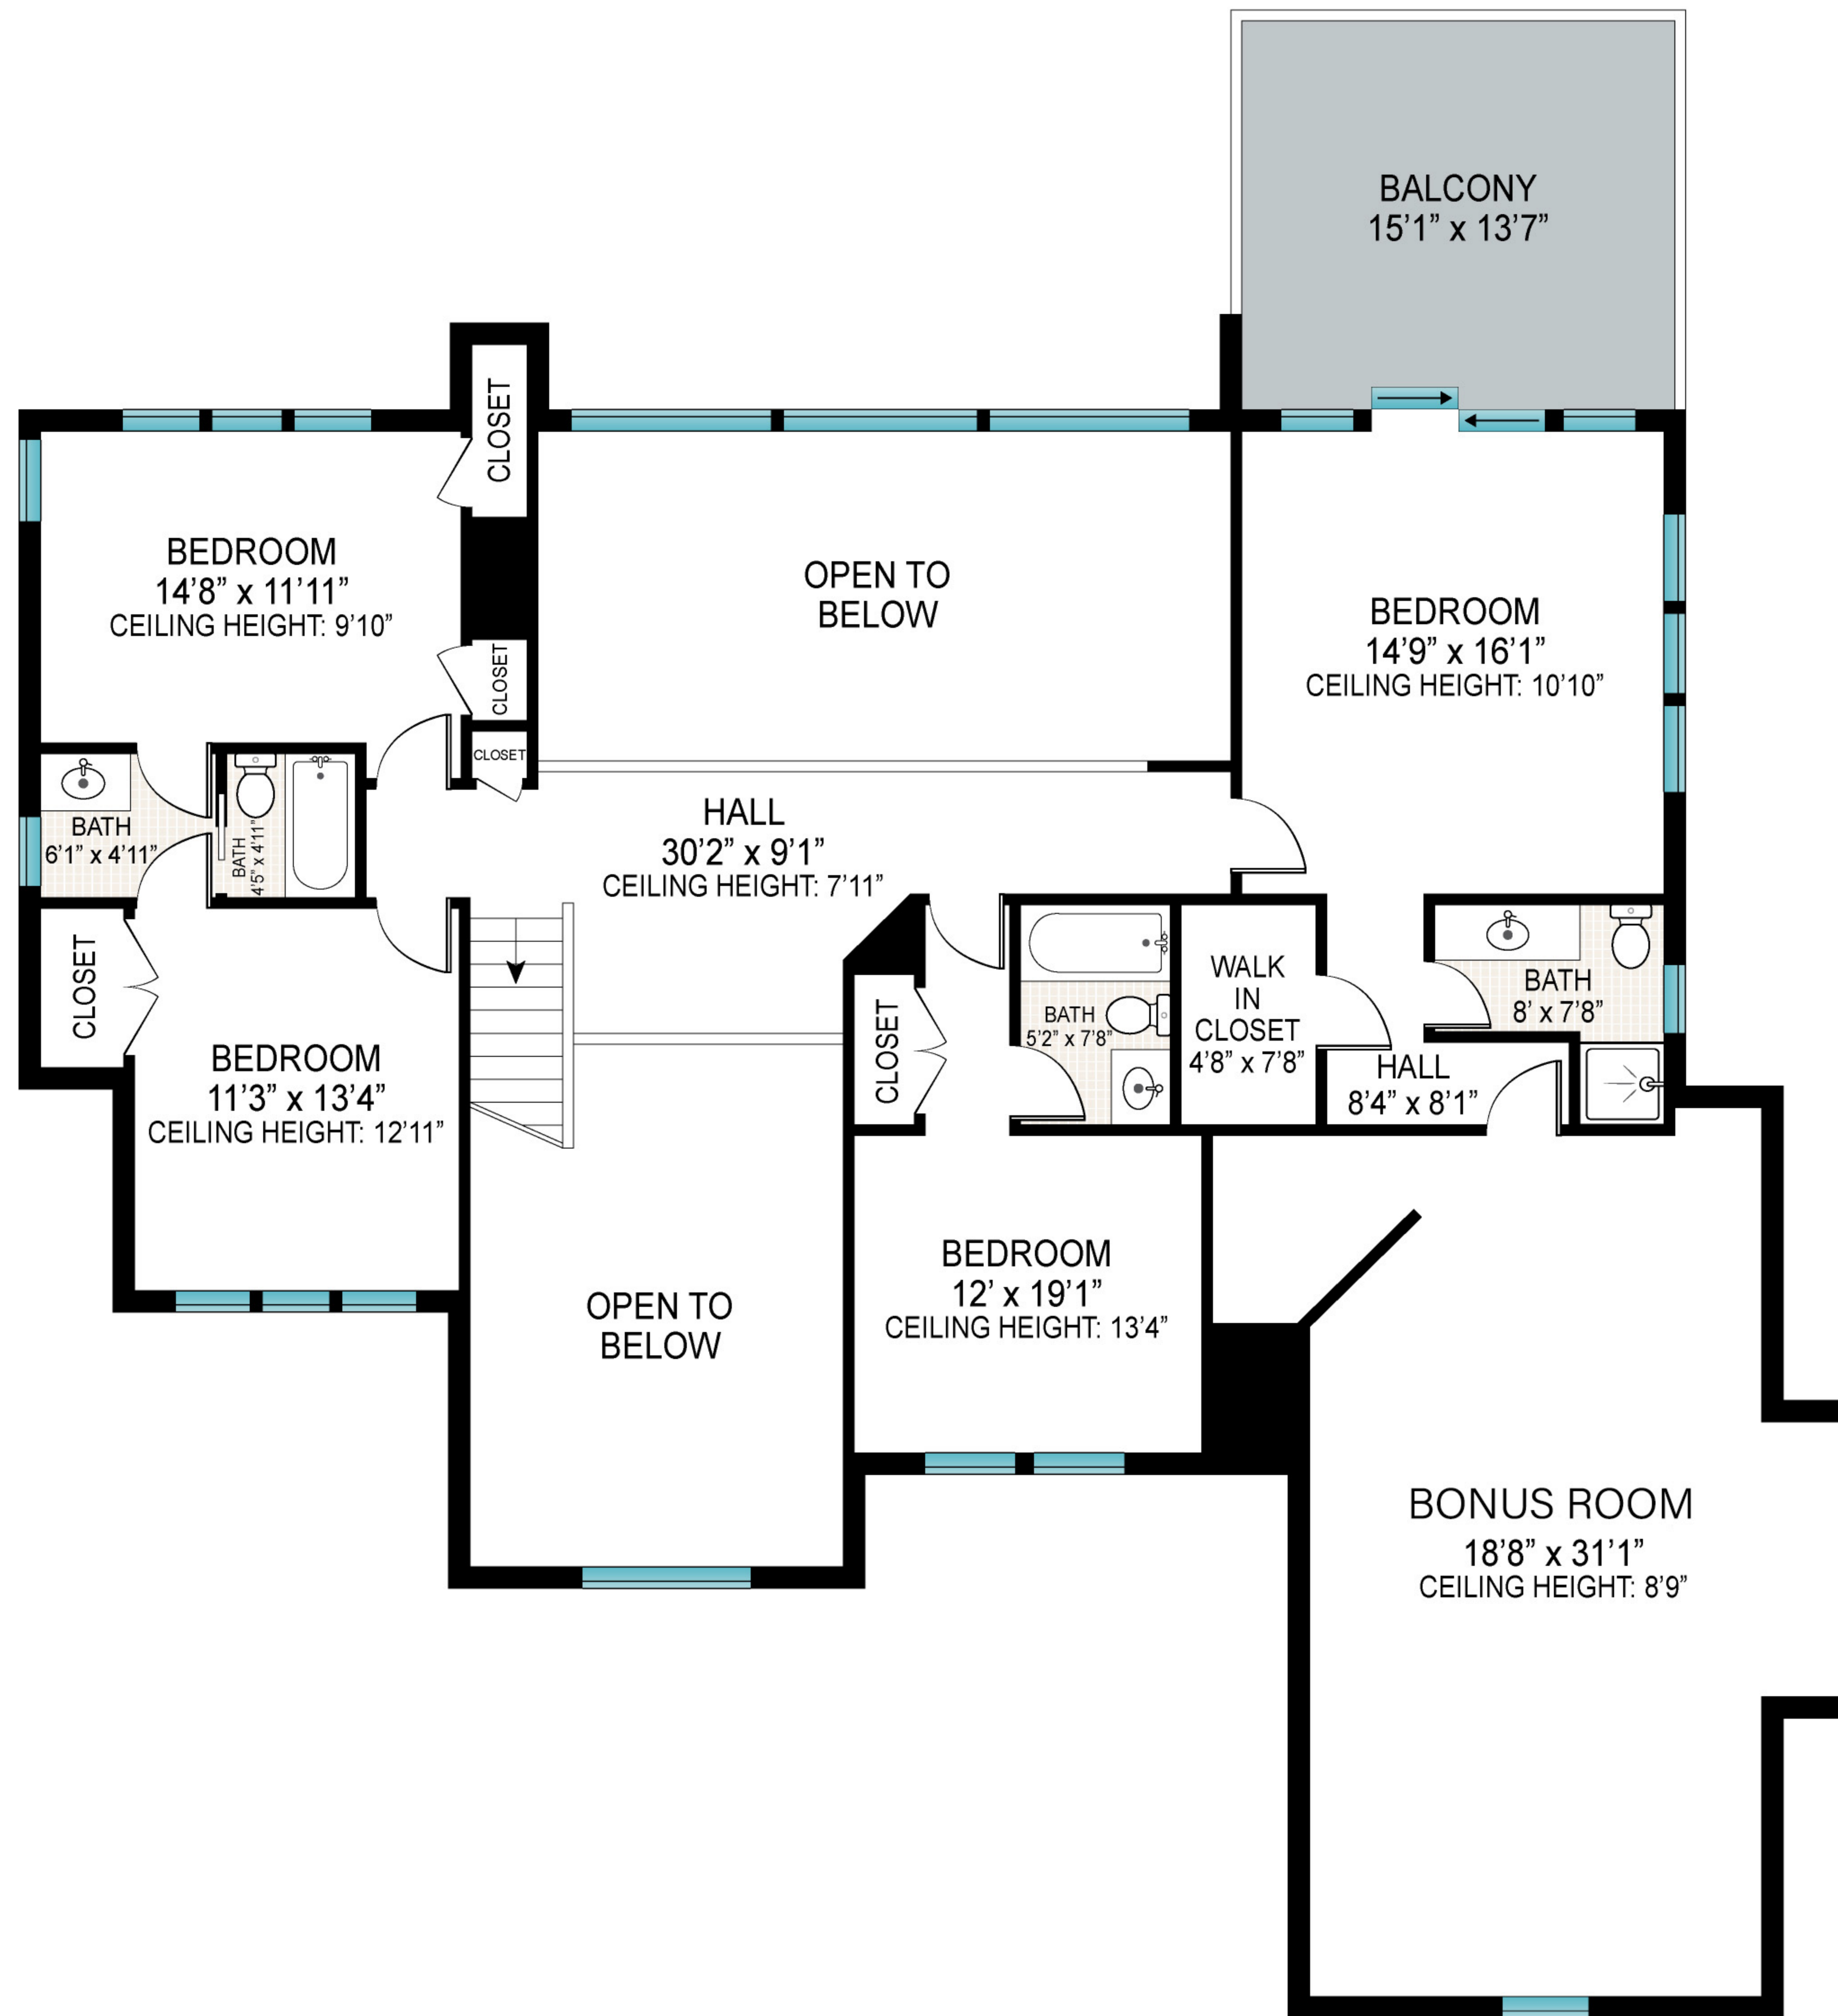

FIRST FLOOR: 2750 ft<sup>2</sup>  
 TENNIS COURT: 6325 ft<sup>2</sup>  
 SWIMMING POOL: 684 ft<sup>2</sup>  
 DECK: 568 ft<sup>2</sup>  
 PORCH: 344 ft<sup>2</sup>

Scale in feet. Indicative only. Dimensions are approximate. All information contained herein is gathered from sources we believe to be reliable. However, we cannot guarantee its accuracy and interested persons should rely on their own inquiries .

16 Bittersweet Lane, Sag Harbor

**SECOND FLOOR**

SECOND FLOOR: 2037 ft<sup>2</sup>  
BALCONY: 205 ft<sup>2</sup>

Scale in feet. Indicative only. Dimensions are approximate. All information contained herein is gathered from sources we believe to be reliable. However, we cannot guarantee its accuracy and interested persons should rely on their own inquiries.

UNFINISHED BASEMENT  
56'4" x 38'5"  
CEILING HEIGHT: 7'11"

PATIO  
3'11" x 4'

**LOWER FLOOR**

LOWER FLOOR: 2204 ft<sup>2</sup>  
PATIO: 41 ft<sup>2</sup>

Scale in feet. Indicative only. Dimensions are approximate. All information contained herein is gathered from sources we believe to be reliable. However, we cannot guarantee its accuracy and interested persons should rely on their own inquiries .