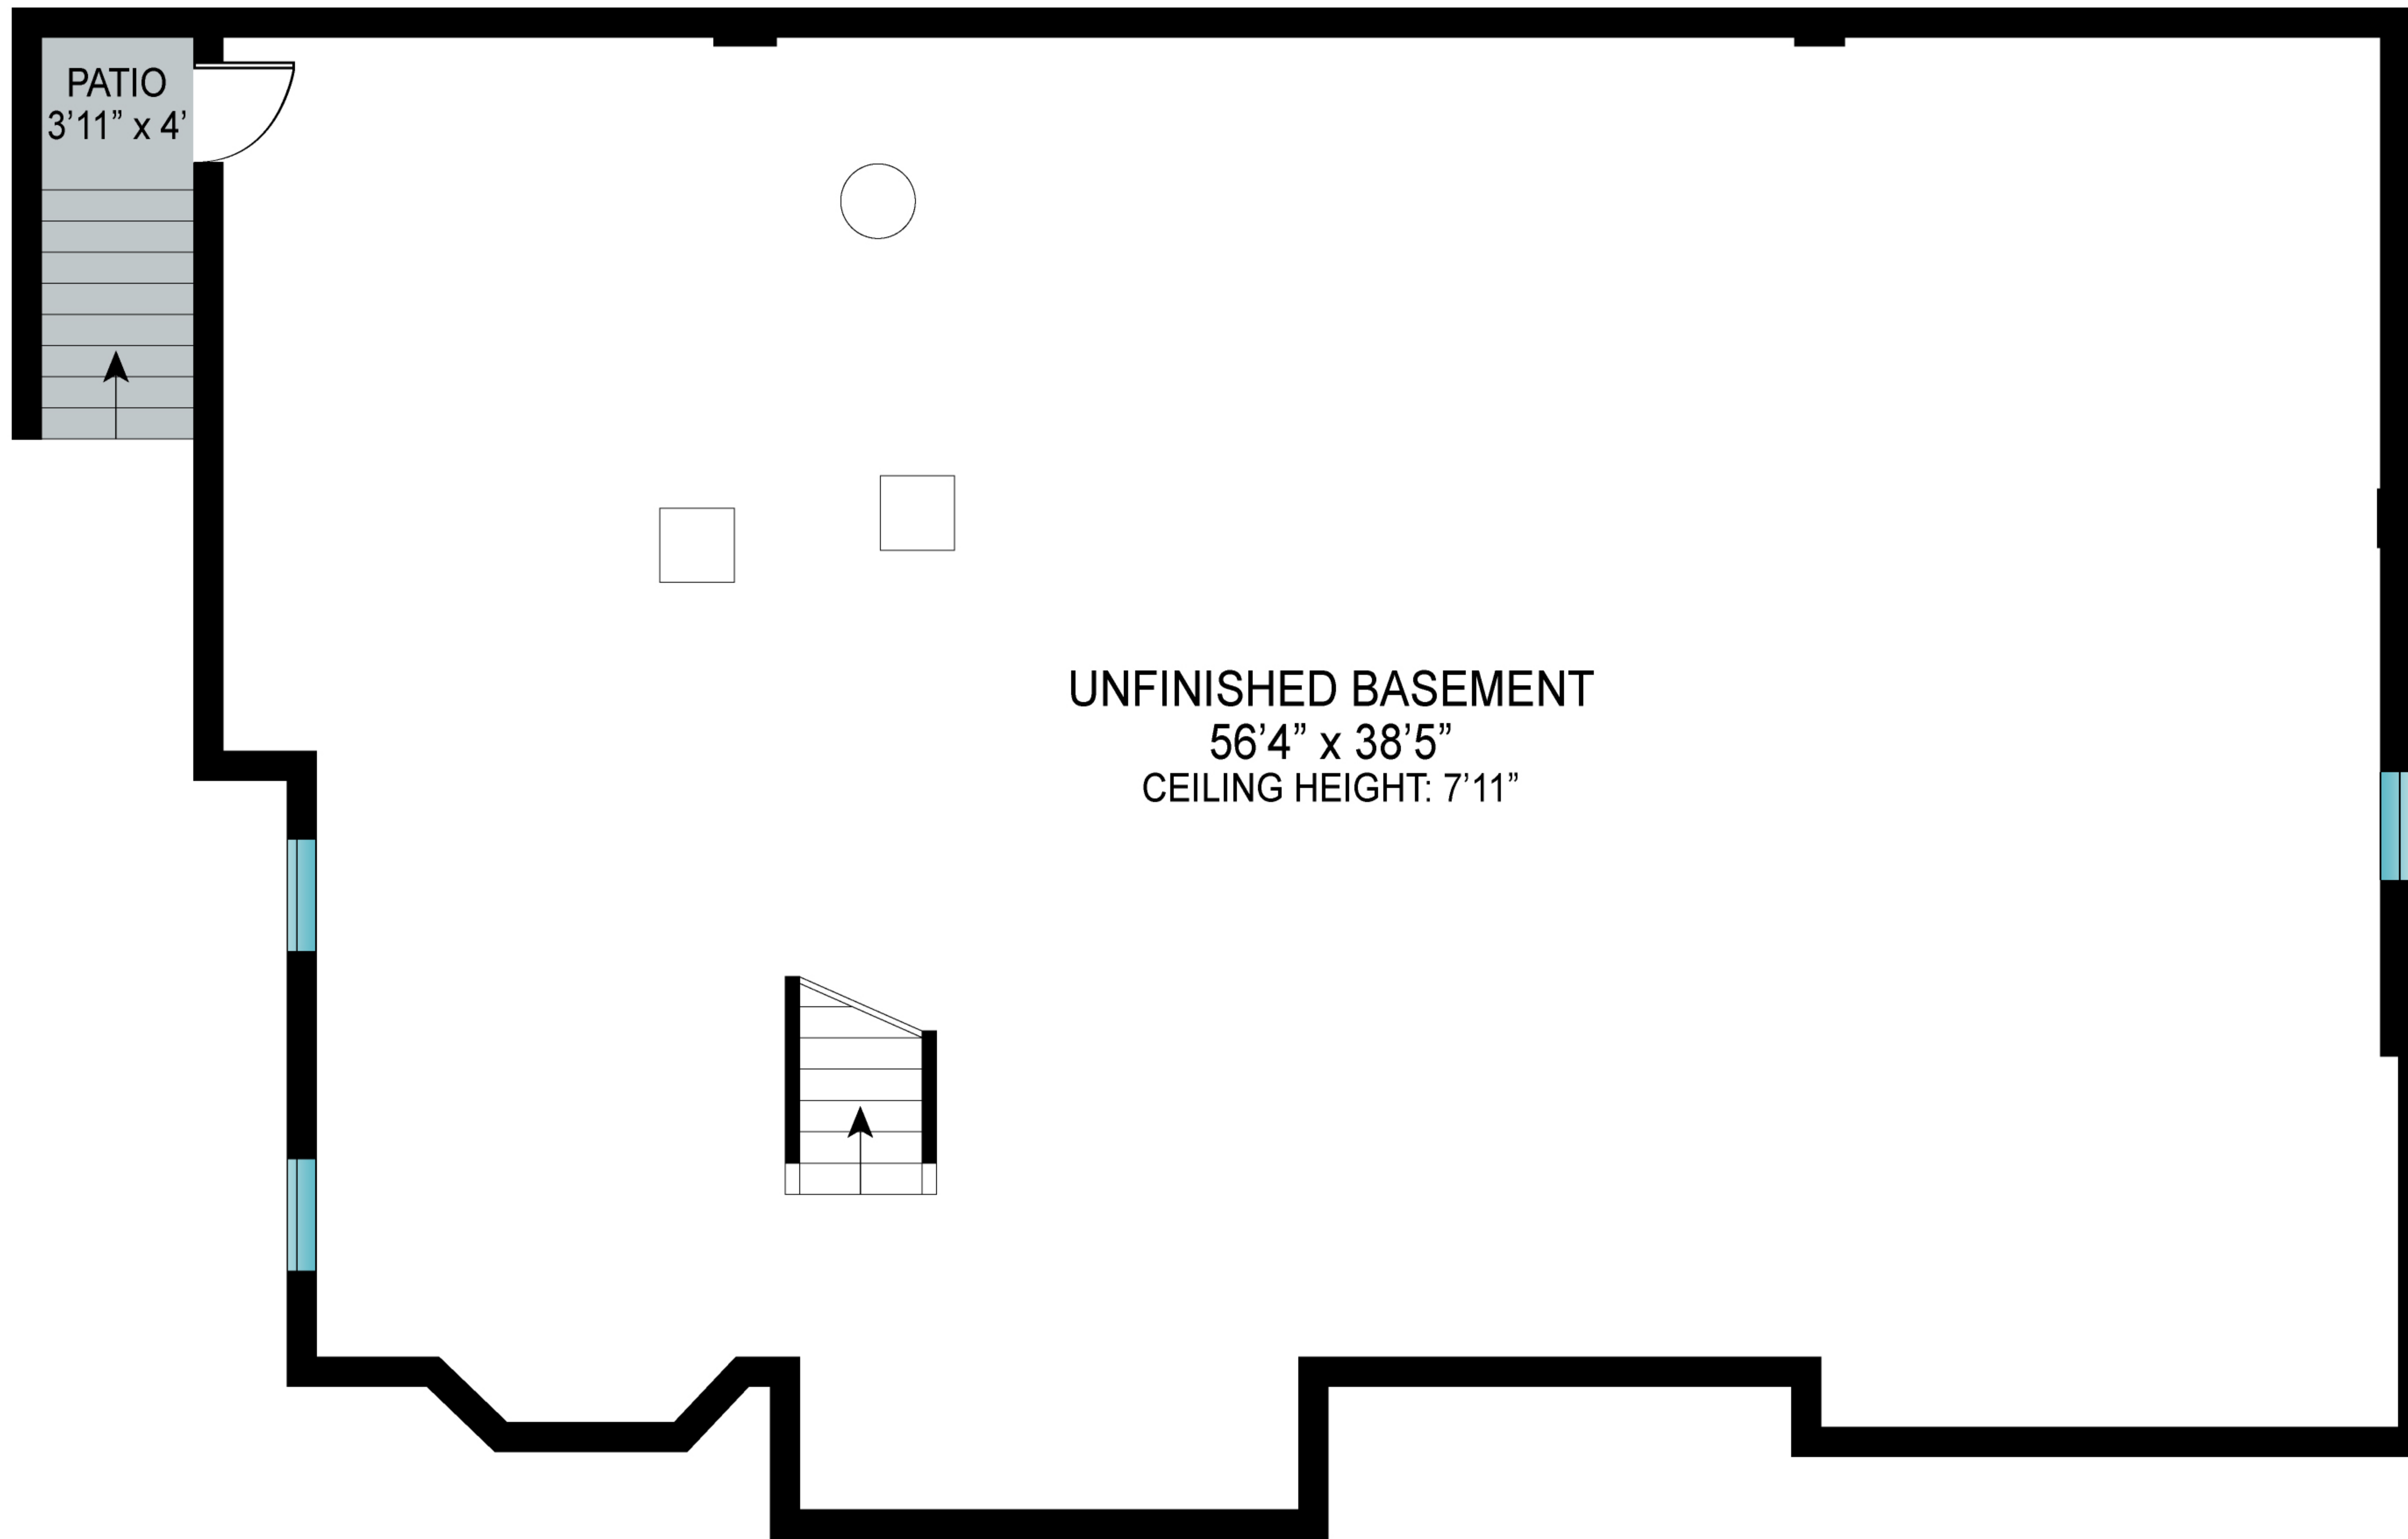

FIRST FLOOR: 2750 ft<sup>2</sup>  
 TENNIS COURT: 6325 ft<sup>2</sup>  
 SWIMMING POOL: 684 ft<sup>2</sup>  
 DECK: 568 ft<sup>2</sup>  
 PORCH: 344 ft<sup>2</sup>

Scale in feet. Indicative only. Dimensions are approximate. All information contained herein is gathered from sources we believe to be reliable. However, we cannot guarantee its accuracy and interested persons should rely on their own inquiries .

16 Bittersweet Lane, Sag Harbor

**SECOND FLOOR**

SECOND FLOOR: 2037 ft<sup>2</sup>  
BALCONY: 205 ft<sup>2</sup>

Scale in feet. Indicative only. Dimensions are approximate. All information contained herein is gathered from sources we believe to be reliable. However, we cannot guarantee its accuracy and interested persons should rely on their own inquiries.

UNFINISHED BASEMENT  
56'4" x 38'5"  
CEILING HEIGHT: 7'11"

PATIO  
3'11" x 4'

**LOWER FLOOR**

LOWER FLOOR: 2204 ft<sup>2</sup>  
PATIO: 41 ft<sup>2</sup>

Scale in feet. Indicative only. Dimensions are approximate. All information contained herein is gathered from sources we believe to be reliable. However, we cannot guarantee its accuracy and interested persons should rely on their own inquiries .