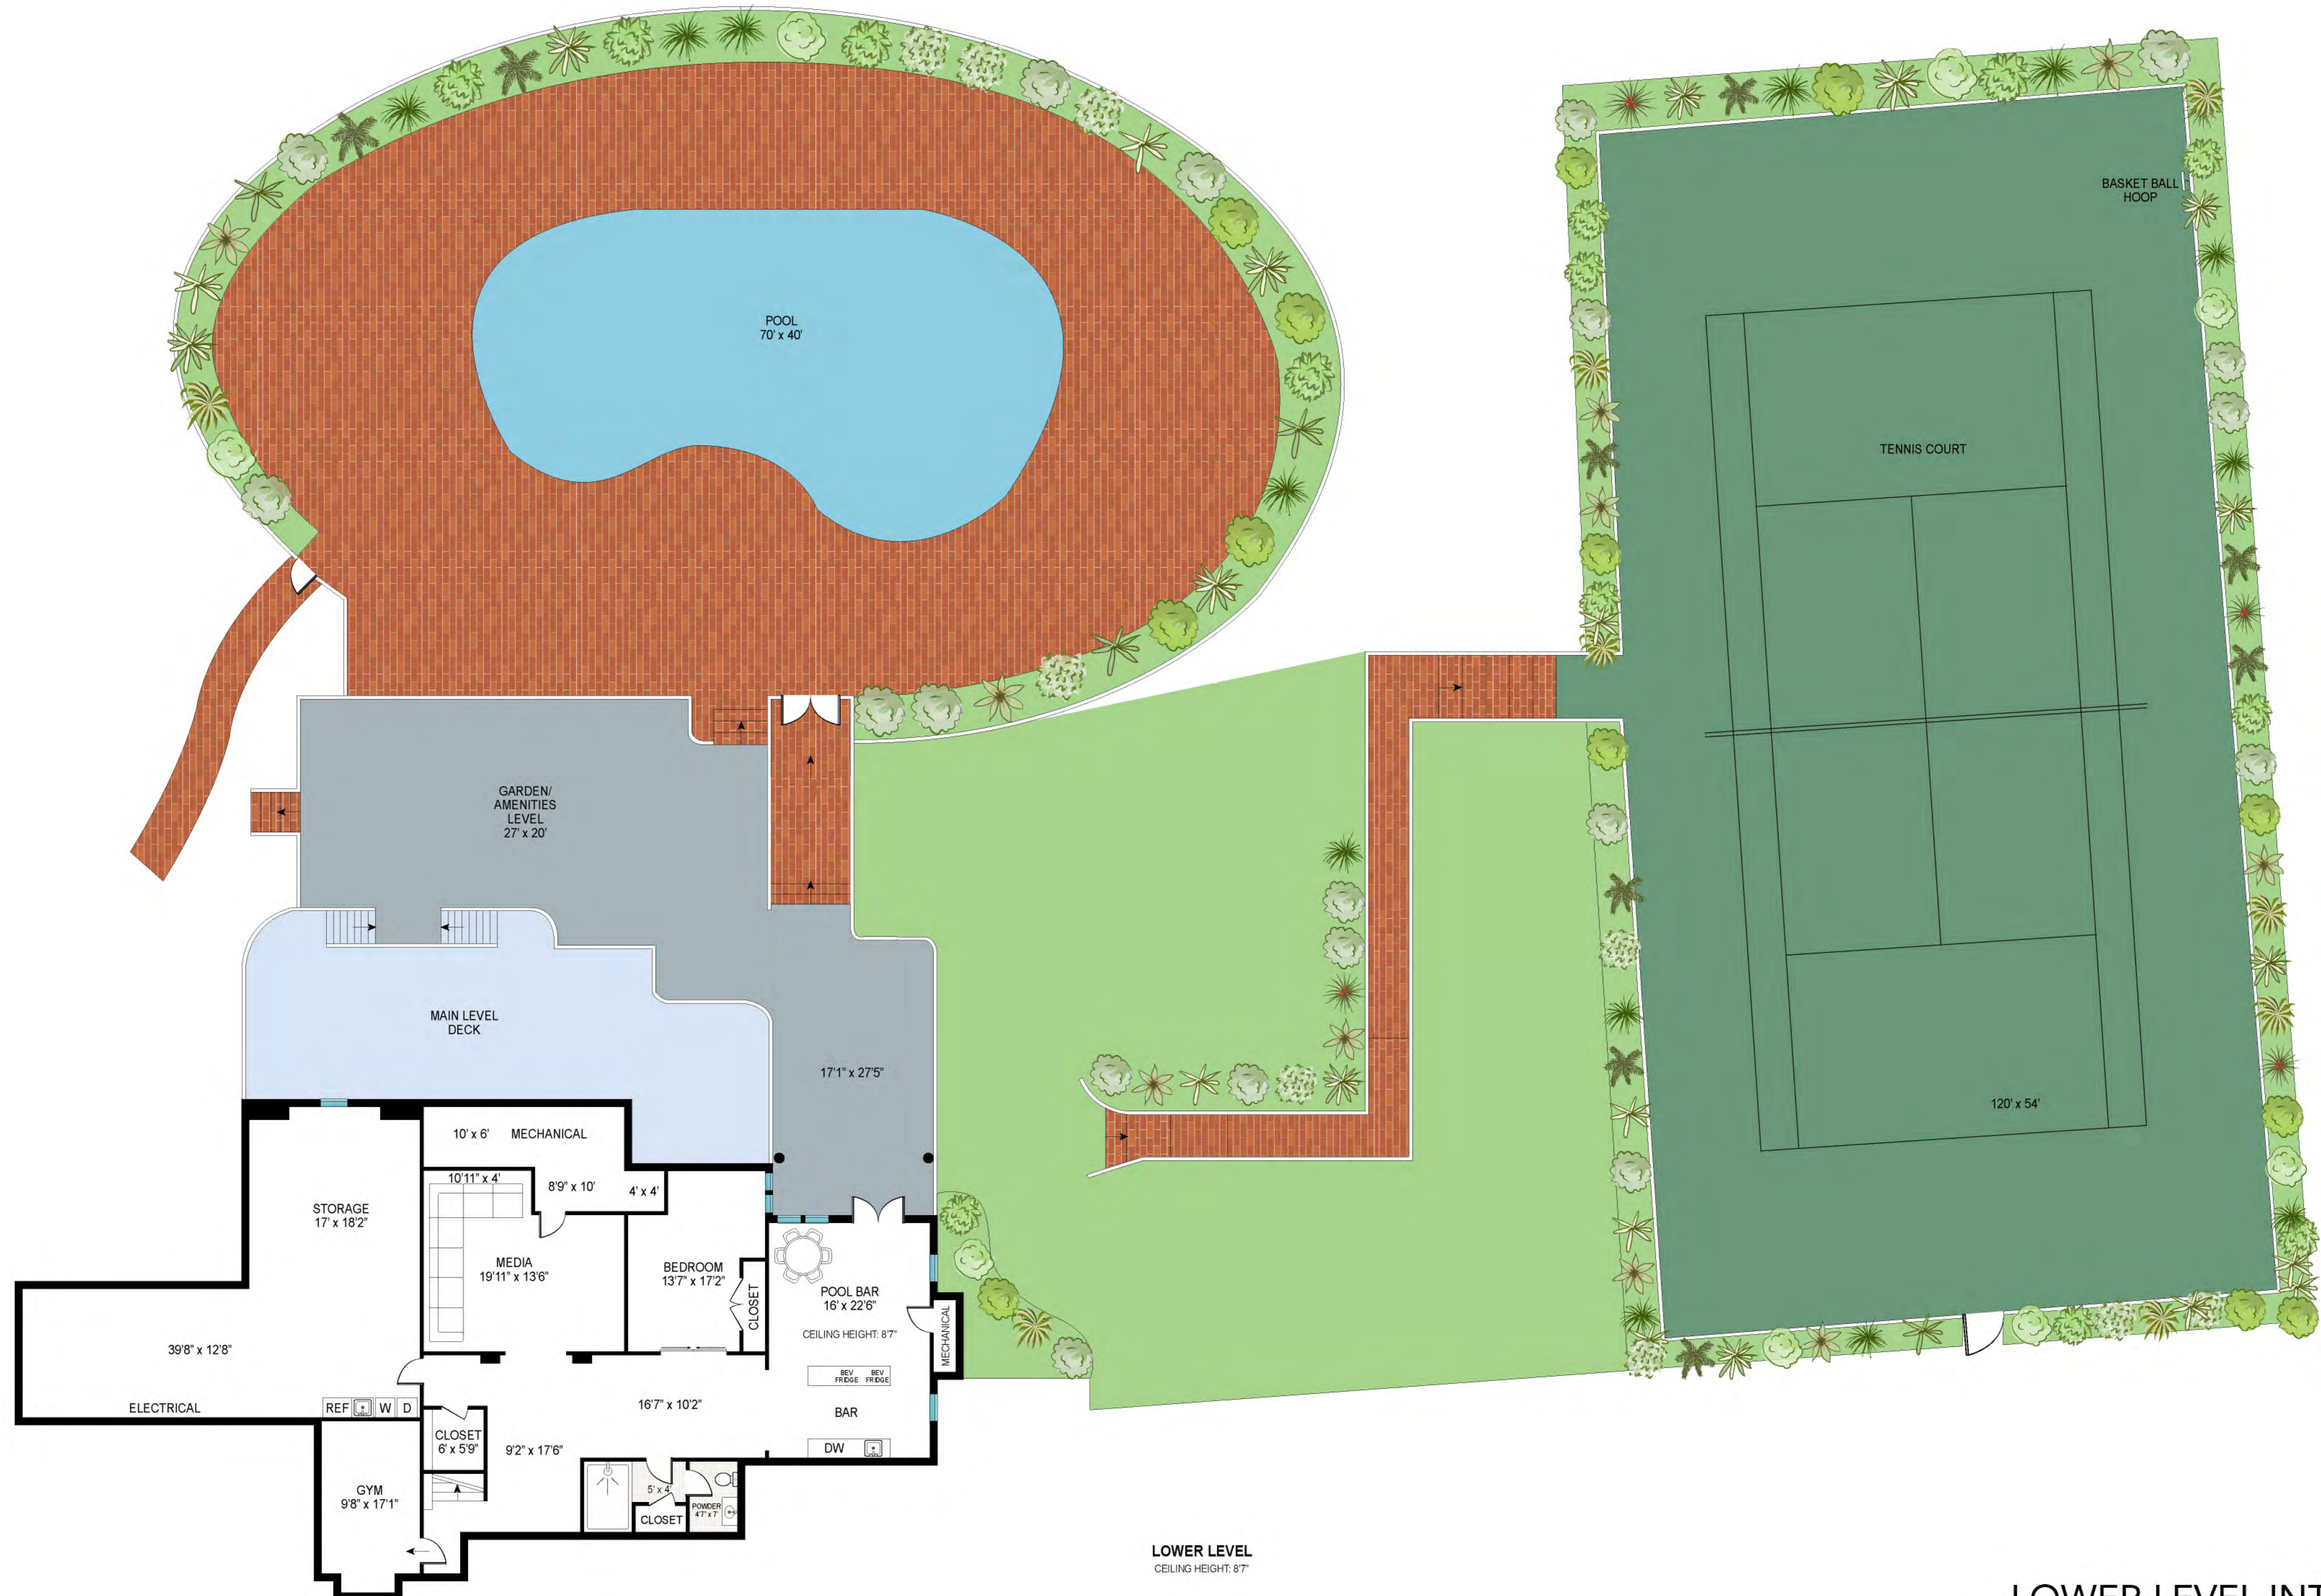

Scale in feet. Indicative only. Dimensions are approximate. All information contained herein is gathered from sources we believe to be reliable. However, we cannot guarantee its accuracy and interested persons should rely on their own inquiries .

23 Fourteen Hills Court, Sag Harbor

**Brown  
Harris  
Stevens**

FIRST FLOOR  
CEILING HEIGHT: 9'

FIRST FLOOR INT: 3200 ft<sup>2</sup>  
FIRST FLOOR OUT: 860 ft<sup>2</sup>

Scale in feet. Indicative only. Dimensions are approximate. All information contained herein is gathered from sources we believe to be reliable. However, we cannot guarantee its accuracy and interested persons should rely on their own inquiries.

23 Fourteen Hills Court, Sag Harbor

**Brown  
Harris  
Stevens**

SECOND FLOOR INT: 2300 ft<sup>2</sup>  
SECOND FLOOR OUT: 424 ft<sup>2</sup>

Scale in feet. Indicative only. Dimensions are approximate. All information contained herein is gathered from sources we believe to be reliable. However, we cannot guarantee its accuracy and interested persons should rely on their own inquiries.

23 Fourteen Hills Court, Sag Harbor

**Brown  
Harris  
Stevens**

LOWER LEVEL INT : 2300 ft<sup>2</sup>  
 LOWER LEVEL OUT : 999 ft<sup>2</sup>

Scale in feet. Indicative only. Dimensions are approximate. All information contained herein is gathered from sources we believe to be reliable. However, we cannot guarantee its accuracy and interested persons should rely on their own inquiries .