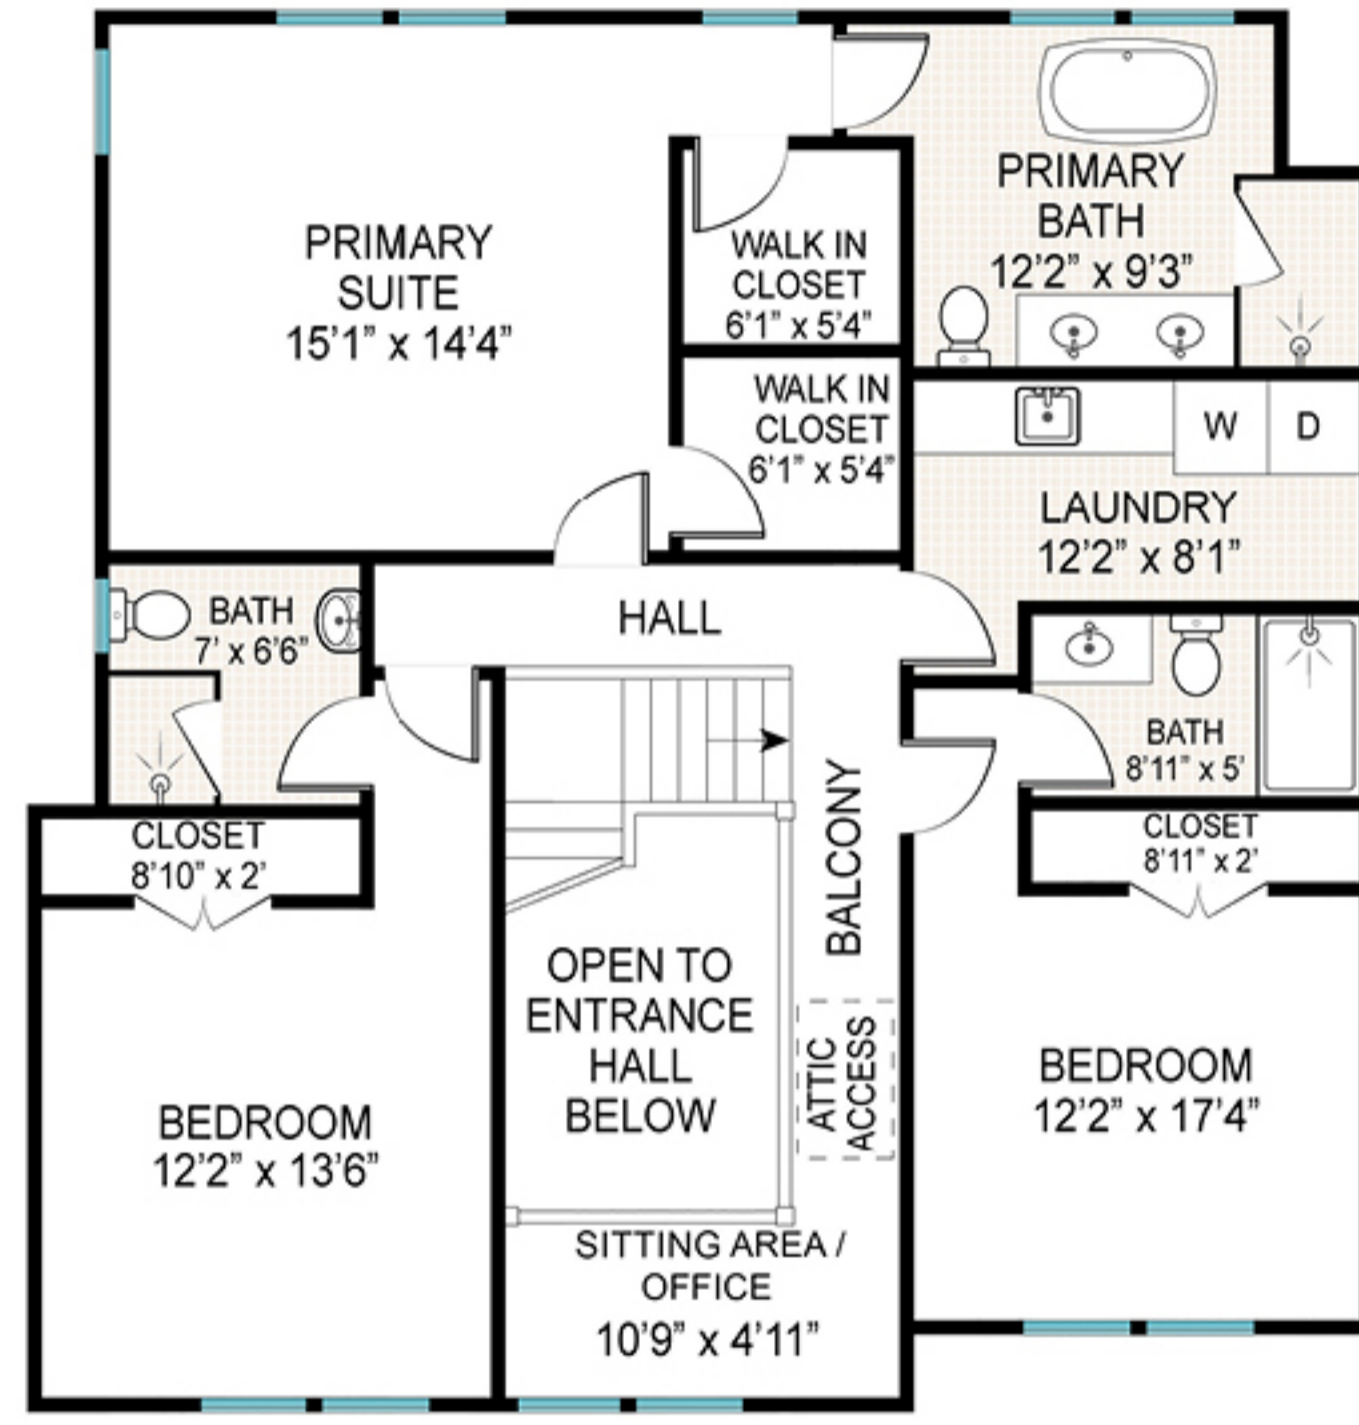

**FIRST FLOOR**

**SECOND FLOOR**

**LOWER LEVEL**

**GARAGE / POOL HOUSE**

# 30 Bellows Lane, Southampton Village

Scale in feet. Indicative only. Dimensions are approximate. All information contained herein is gathered from sources believed to be reliable. However, accuracy is not guaranteed and interested persons should rely on their own enquiries.

FIRST FLOOR

30 Bellows Lane, Southampton Village

**Brown  
Harris  
Stevens**

Scale in feet. Indicative only. Dimensions are approximate. All information contained herein is gathered from sources believed to be reliable. However, accuracy is not guaranteed and interested persons should rely on their own enquiries.

SECOND FLOOR

30 Bellows Lane, Southampton Village

**Brown  
Harris  
Stevens**

Scale in feet. Indicative only. Dimensions are approximate. All information contained herein is gathered from sources believed to be reliable. However, accuracy is not guaranteed and interested persons should rely on their own enquiries.