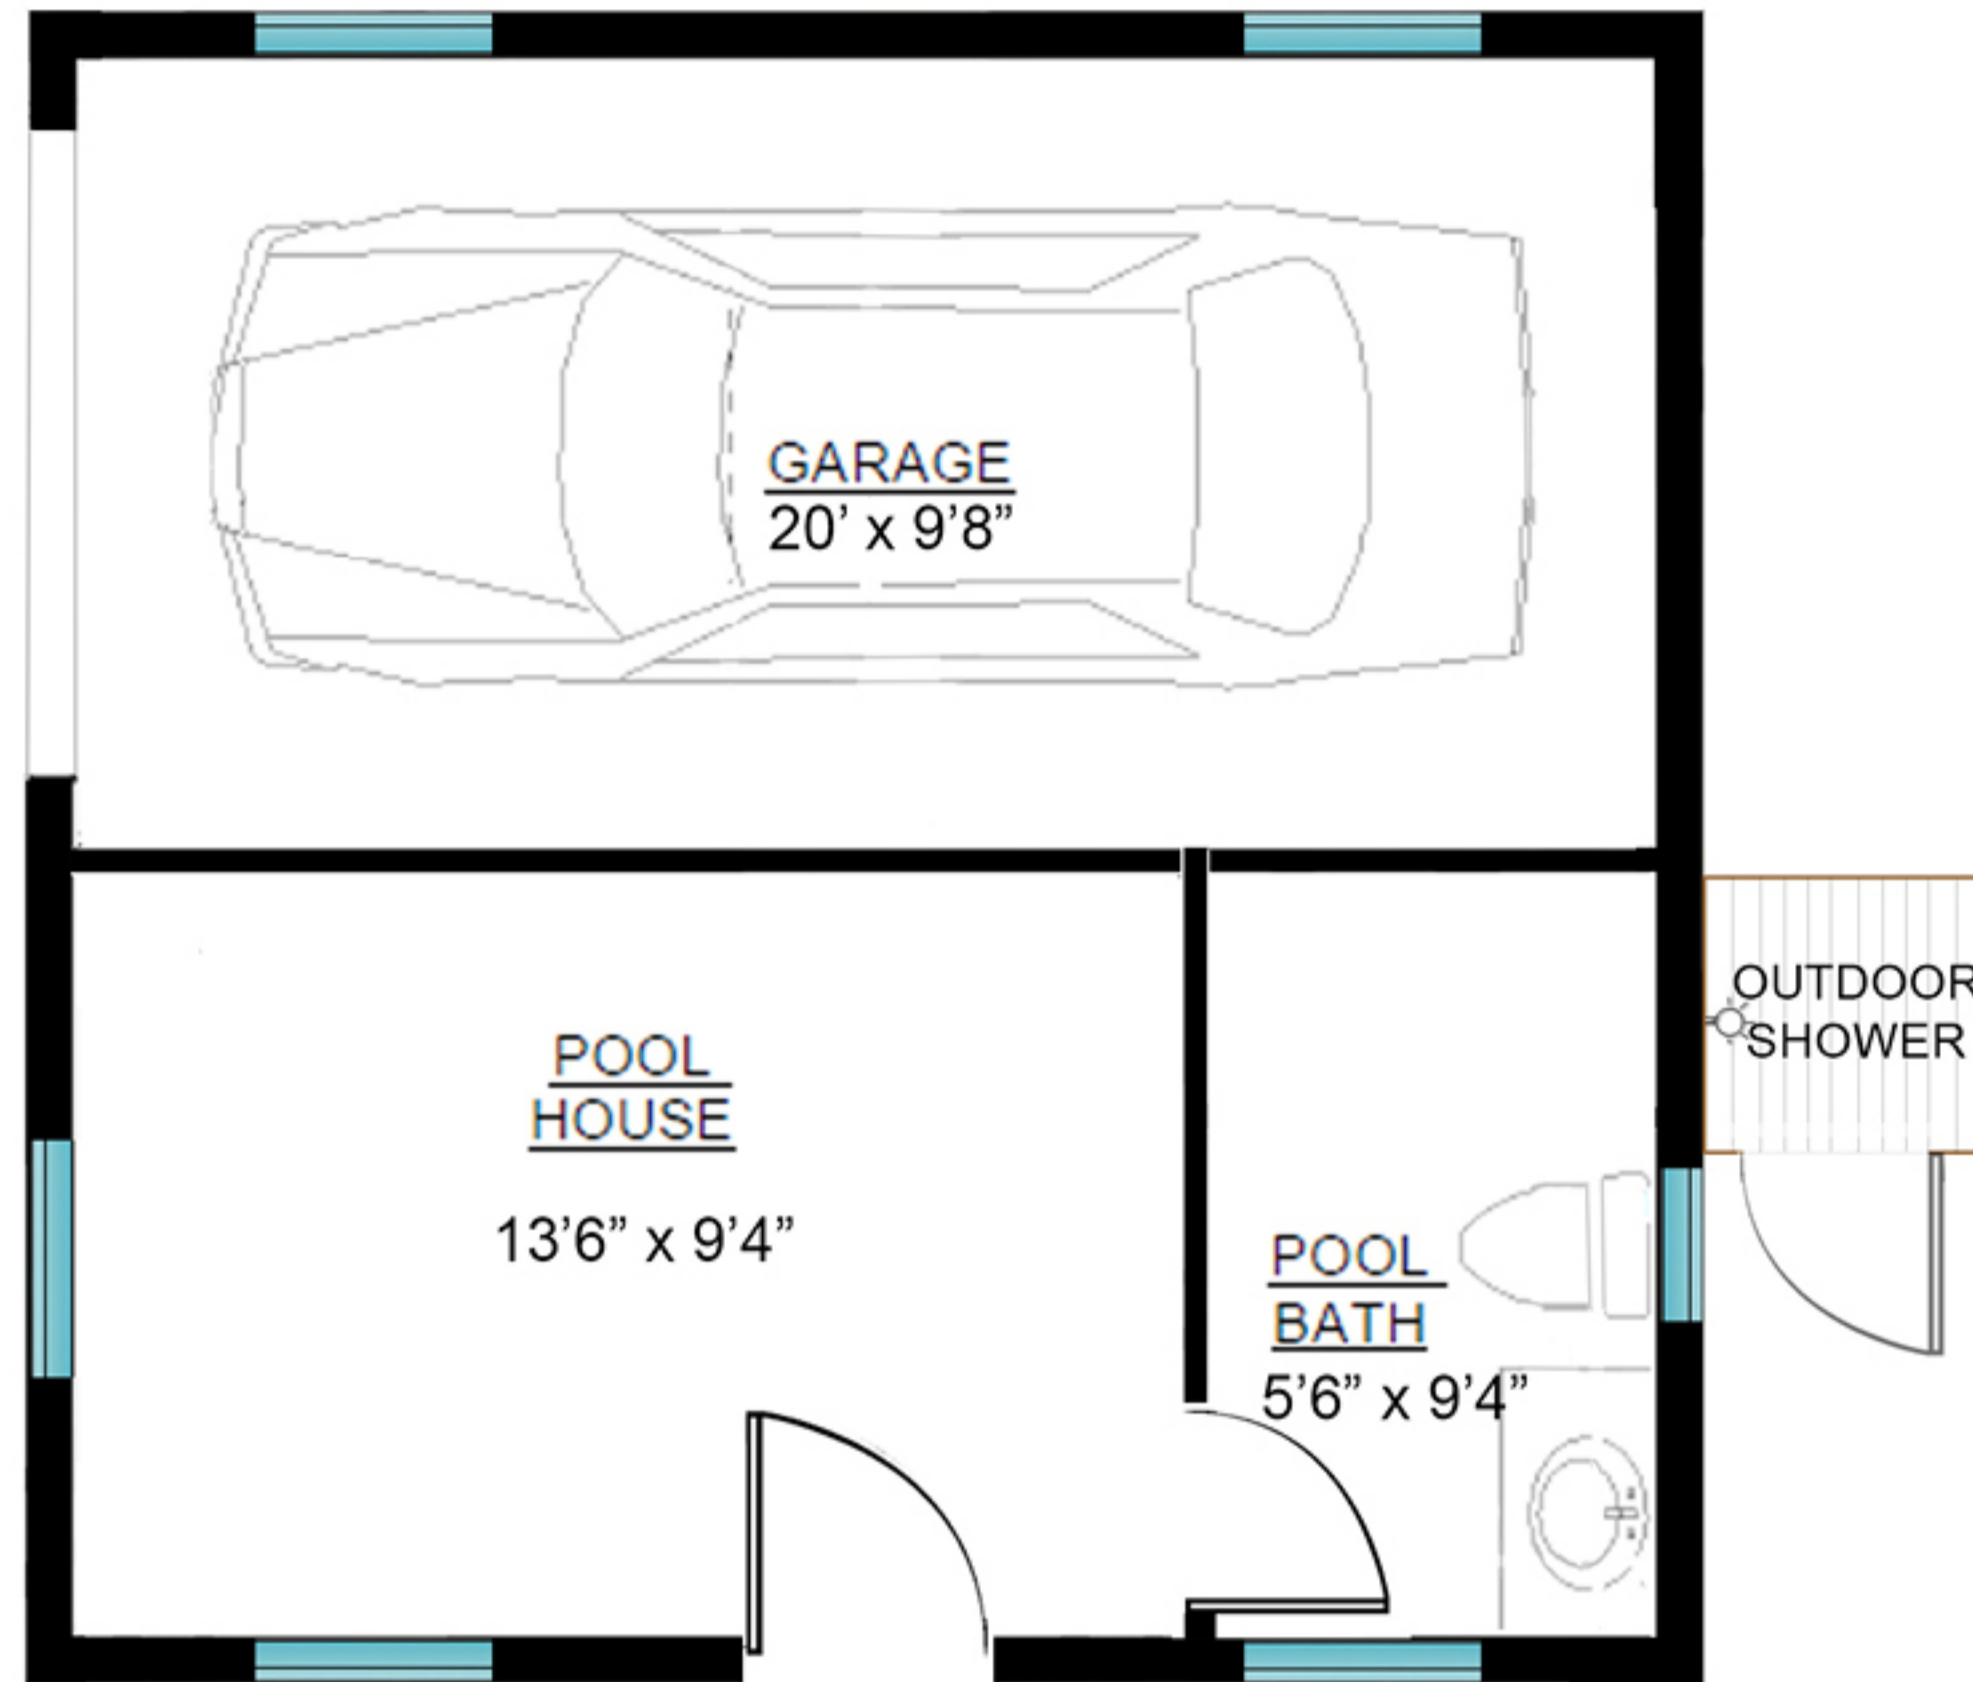

# 30 Bellows Lane, Southampton Village

Scale in feet. Indicative only. Dimensions are approximate. All information contained herein is gathered from sources believed to be reliable. However, accuracy is not guaranteed and interested persons should rely on their own enquiries.

FIRST FLOOR

30 Bellows Lane, Southampton Village

**Brown  
Harris  
Stevens**

Scale in feet. Indicative only. Dimensions are approximate. All information contained herein is gathered from sources believed to be reliable. However, accuracy is not guaranteed and interested persons should rely on their own enquiries.

SECOND FLOOR

30 Bellows Lane, Southampton Village

**Brown  
Harris  
Stevens**

Scale in feet. Indicative only. Dimensions are approximate. All information contained herein is gathered from sources believed to be reliable. However, accuracy is not guaranteed and interested persons should rely on their own enquiries.

LOWER LEVEL

30 Bellows Lane, Southampton Village

**Brown  
Harris  
Stevens**

Scale in feet. Indicative only. Dimensions are approximate. All information contained herein is gathered from sources believed to be reliable. However, accuracy is not guaranteed and interested persons should rely on their own enquiries.