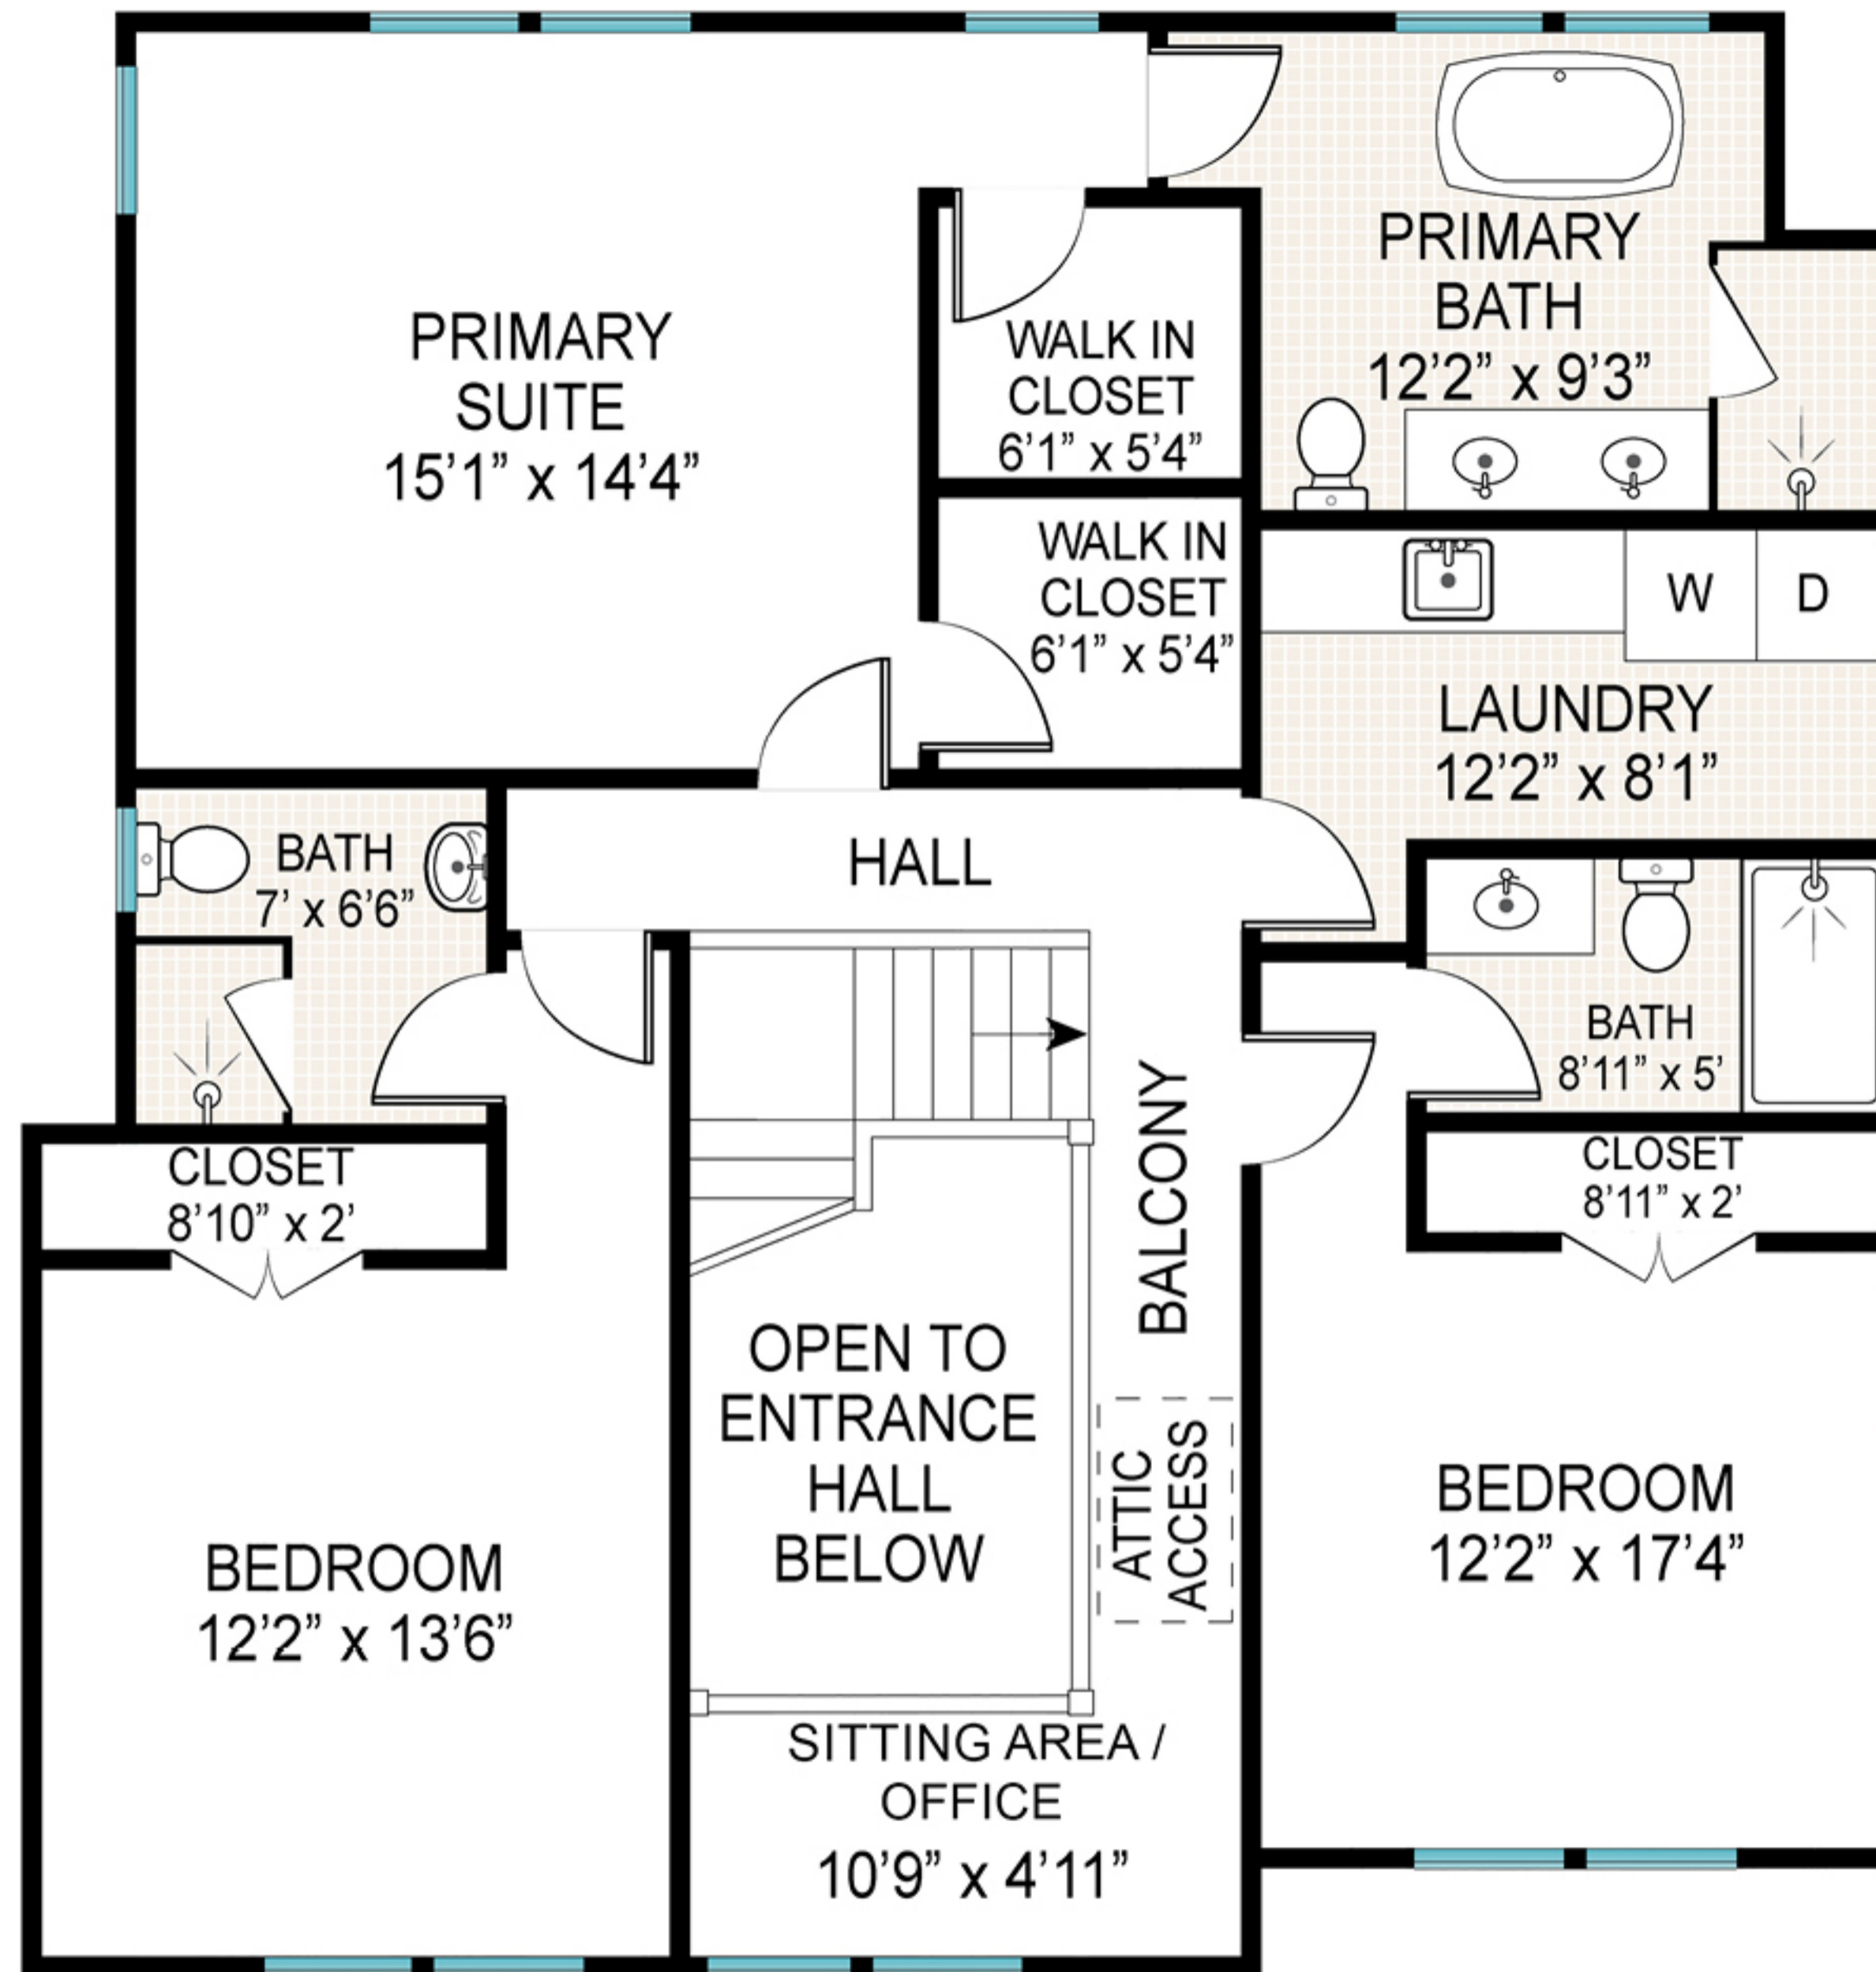

**FIRST FLOOR**

**SECOND FLOOR**

**LOWER LEVEL**

**GARAGE / POOL HOUSE**

# 30 Bellows Lane, Southampton Village

Scale in feet. Indicative only. Dimensions are approximate. All information contained herein is gathered from sources believed to be reliable. However, accuracy is not guaranteed and interested persons should rely on their own enquiries.

FIRST FLOOR

30 Bellows Lane, Southampton Village

**Brown  
Harris  
Stevens**

Scale in feet. Indicative only. Dimensions are approximate. All information contained herein is gathered from sources believed to be reliable. However, accuracy is not guaranteed and interested persons should rely on their own enquiries.

SECOND FLOOR

30 Bellows Lane, Southampton Village

**Brown  
Harris  
Stevens**

Scale in feet. Indicative only. Dimensions are approximate. All information contained herein is gathered from sources believed to be reliable. However, accuracy is not guaranteed and interested persons should rely on their own enquiries.