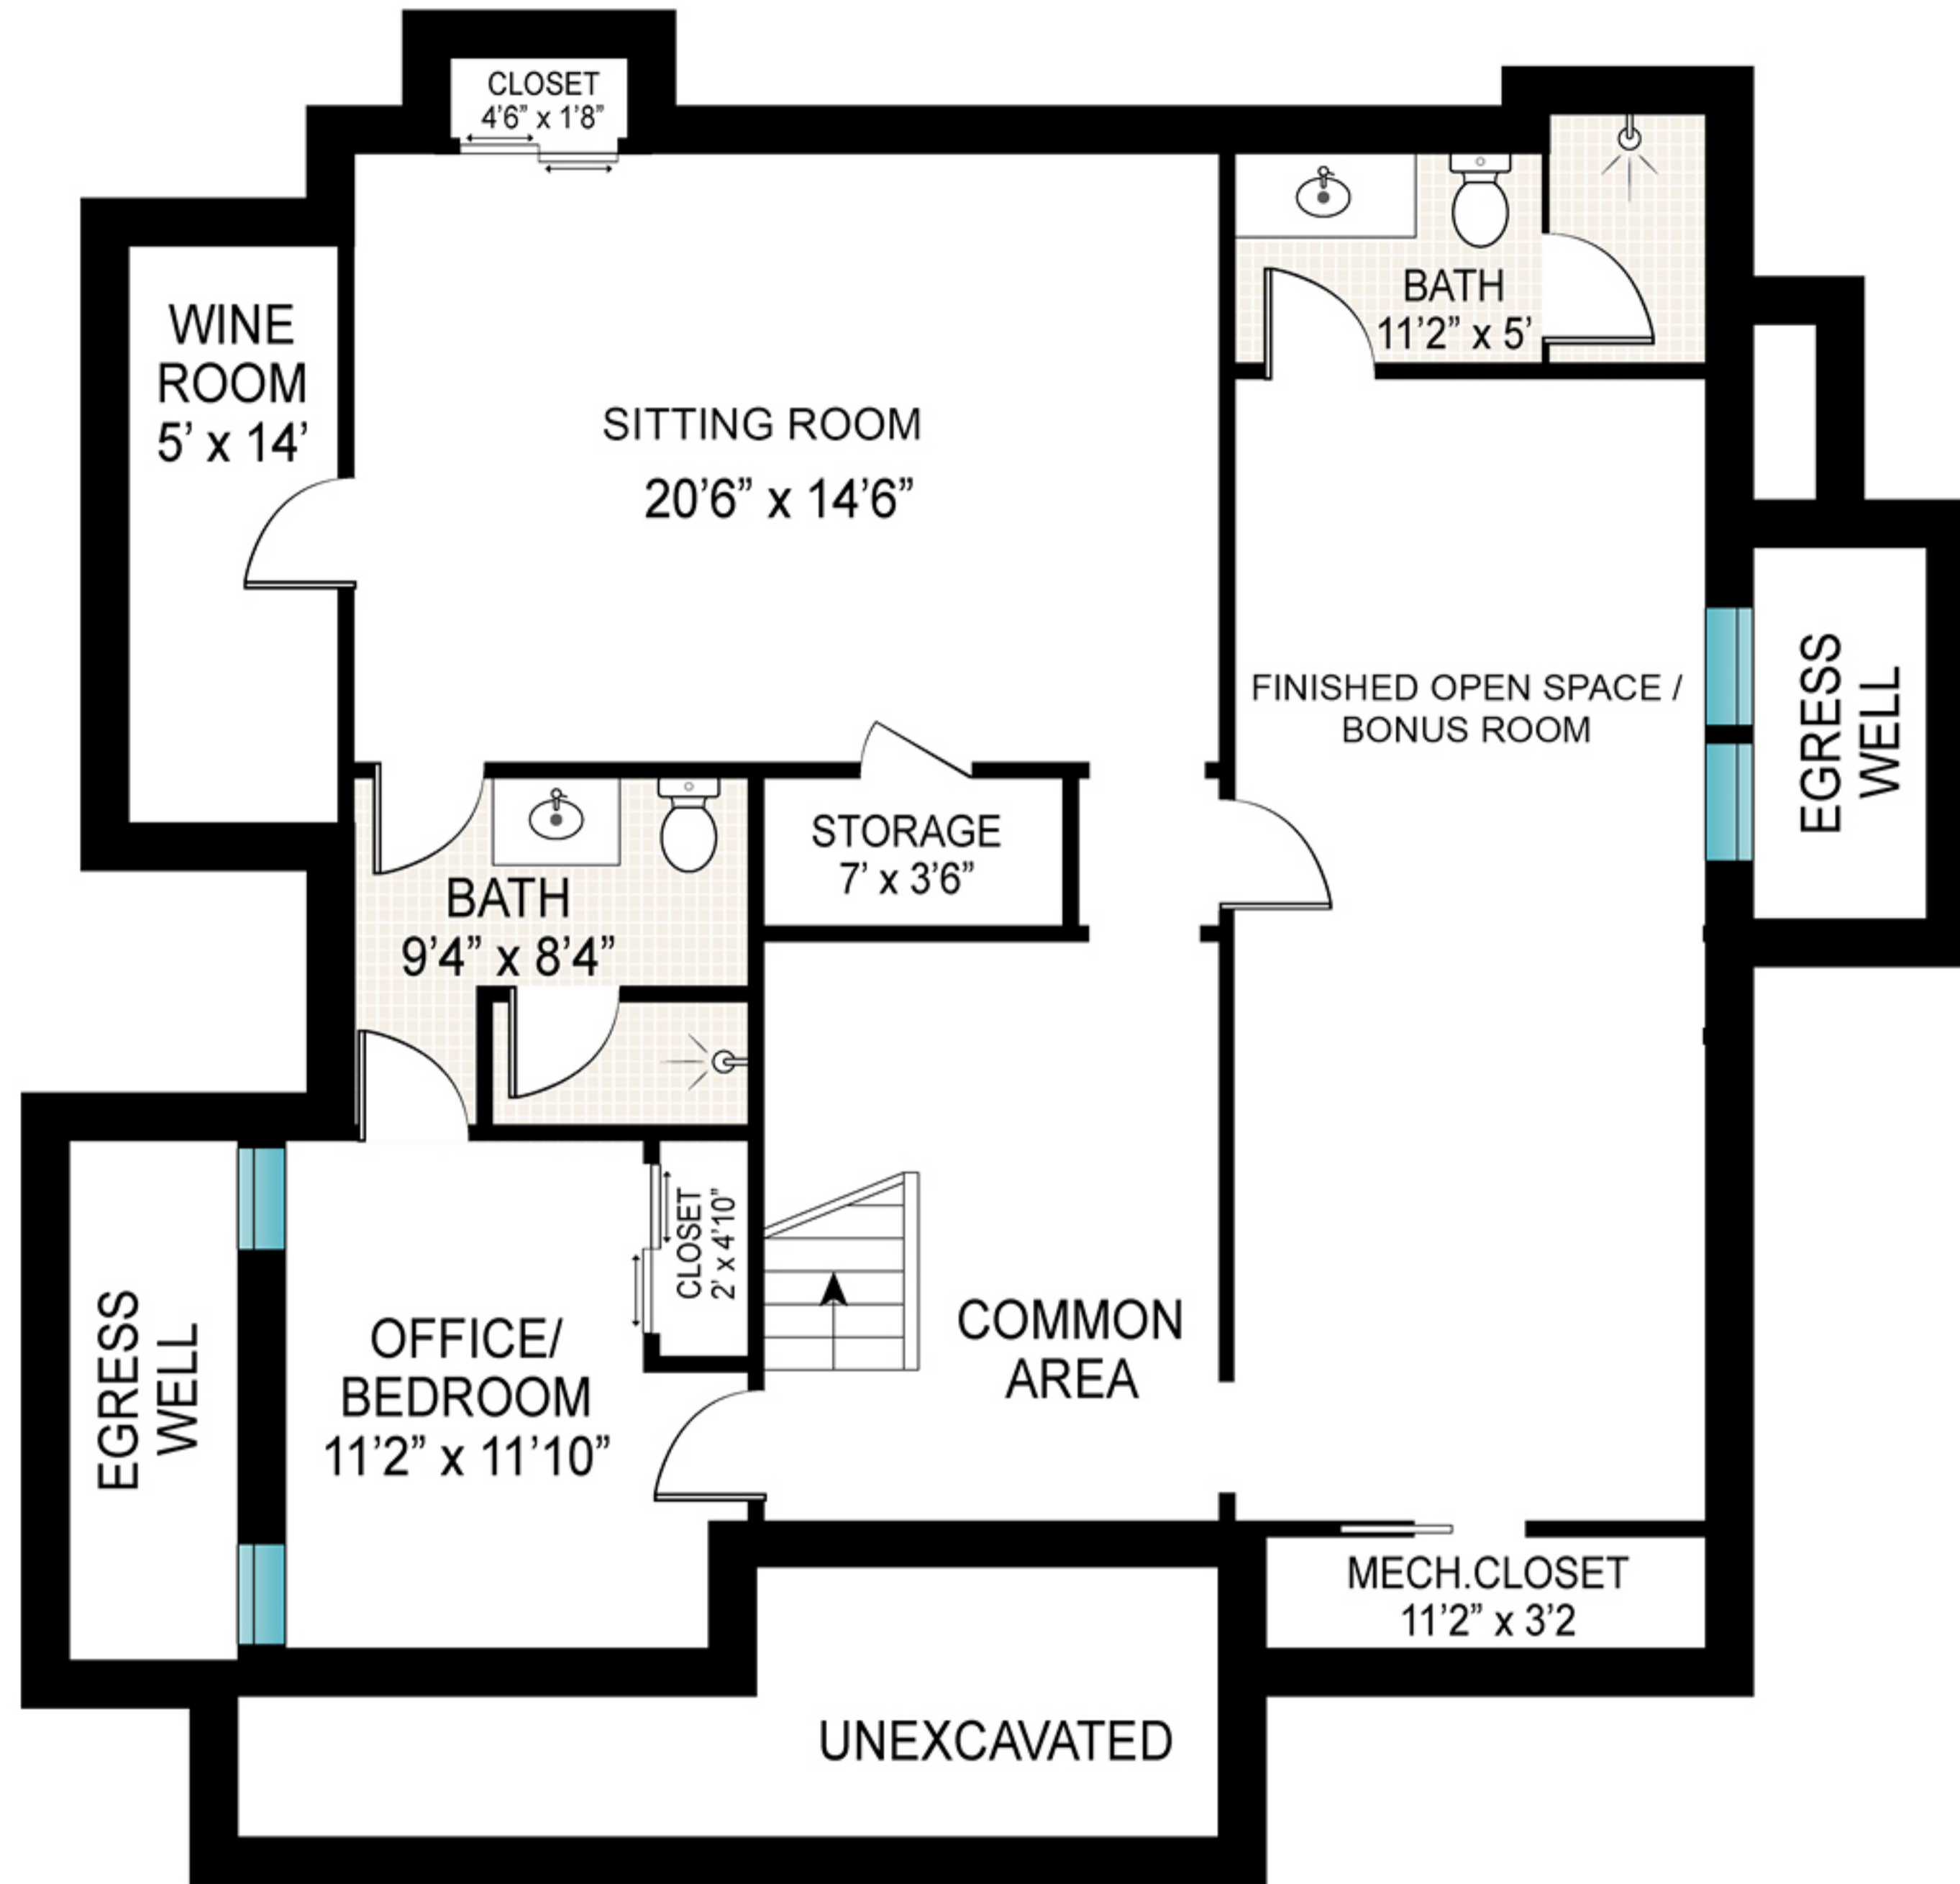

**FIRST FLOOR**

**SECOND FLOOR**

**LOWER LEVEL**

**GARAGE / POOL HOUSE**

# 30 Bellows Lane, Southampton Village

Scale in feet. Indicative only. Dimensions are approximate. All information contained herein is gathered from sources believed to be reliable. However, accuracy is not guaranteed and interested persons should rely on their own enquiries.

FIRST FLOOR

30 Bellows Lane, Southampton Village

**Brown  
Harris  
Stevens**

Scale in feet. Indicative only. Dimensions are approximate. All information contained herein is gathered from sources believed to be reliable. However, accuracy is not guaranteed and interested persons should rely on their own enquiries.

SECOND FLOOR

30 Bellows Lane, Southampton Village

**Brown  
Harris  
Stevens**

Scale in feet. Indicative only. Dimensions are approximate. All information contained herein is gathered from sources believed to be reliable. However, accuracy is not guaranteed and interested persons should rely on their own enquiries.