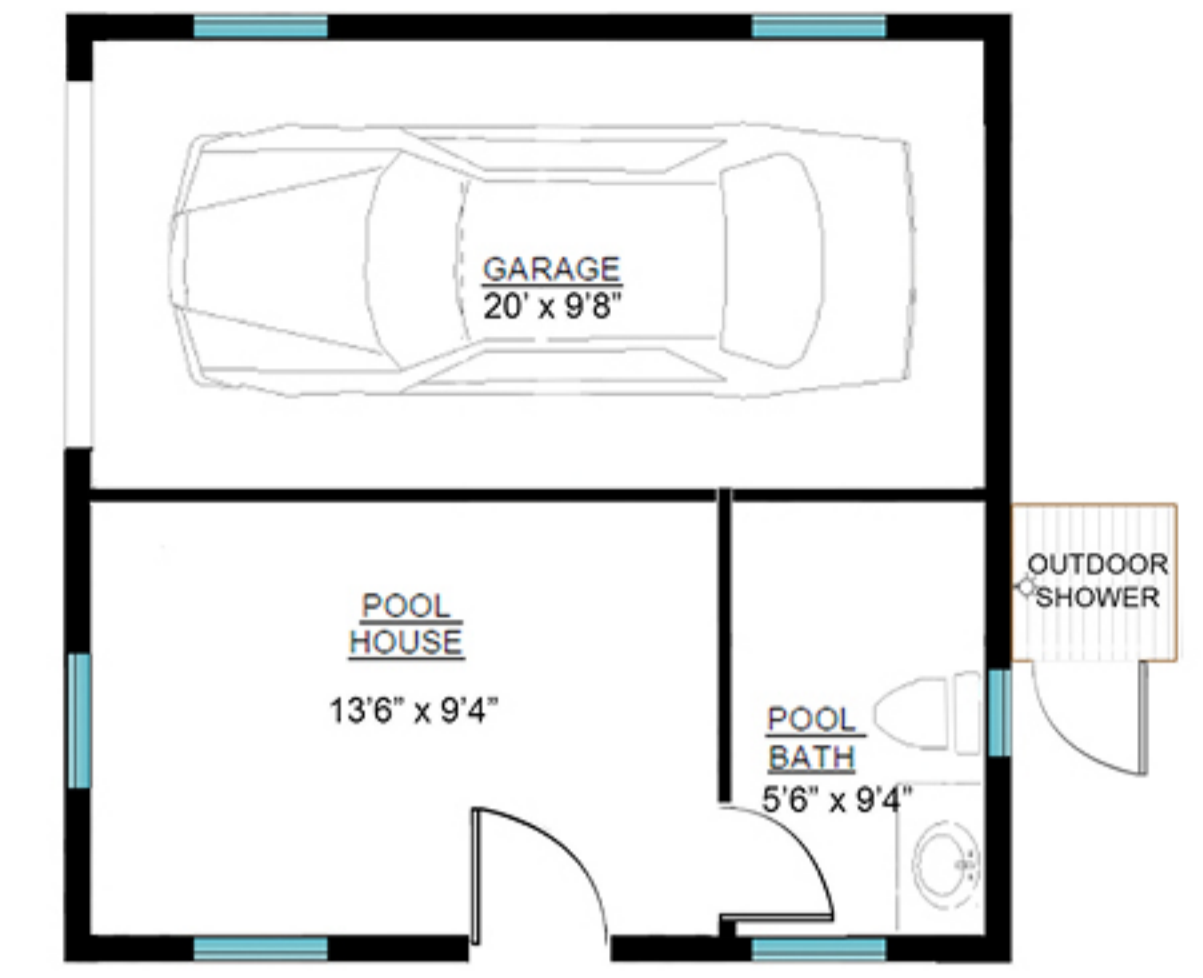

**FIRST FLOOR**

**SECOND FLOOR**

**LOWER LEVEL**

**GARAGE / POOL HOUSE**

# 30 Bellows Lane, Southampton Village

Scale in feet. Indicative only. Dimensions are approximate. All information contained herein is gathered from sources believed to be reliable. However, accuracy is not guaranteed and interested persons should rely on their own enquiries.

FIRST FLOOR

30 Bellows Lane, Southampton Village

**Brown  
Harris  
Stevens**

Scale in feet. Indicative only. Dimensions are approximate. All information contained herein is gathered from sources believed to be reliable. However, accuracy is not guaranteed and interested persons should rely on their own enquiries.

SECOND FLOOR

30 Bellows Lane, Southampton Village

**Brown  
Harris  
Stevens**

Scale in feet. Indicative only. Dimensions are approximate. All information contained herein is gathered from sources believed to be reliable. However, accuracy is not guaranteed and interested persons should rely on their own enquiries.