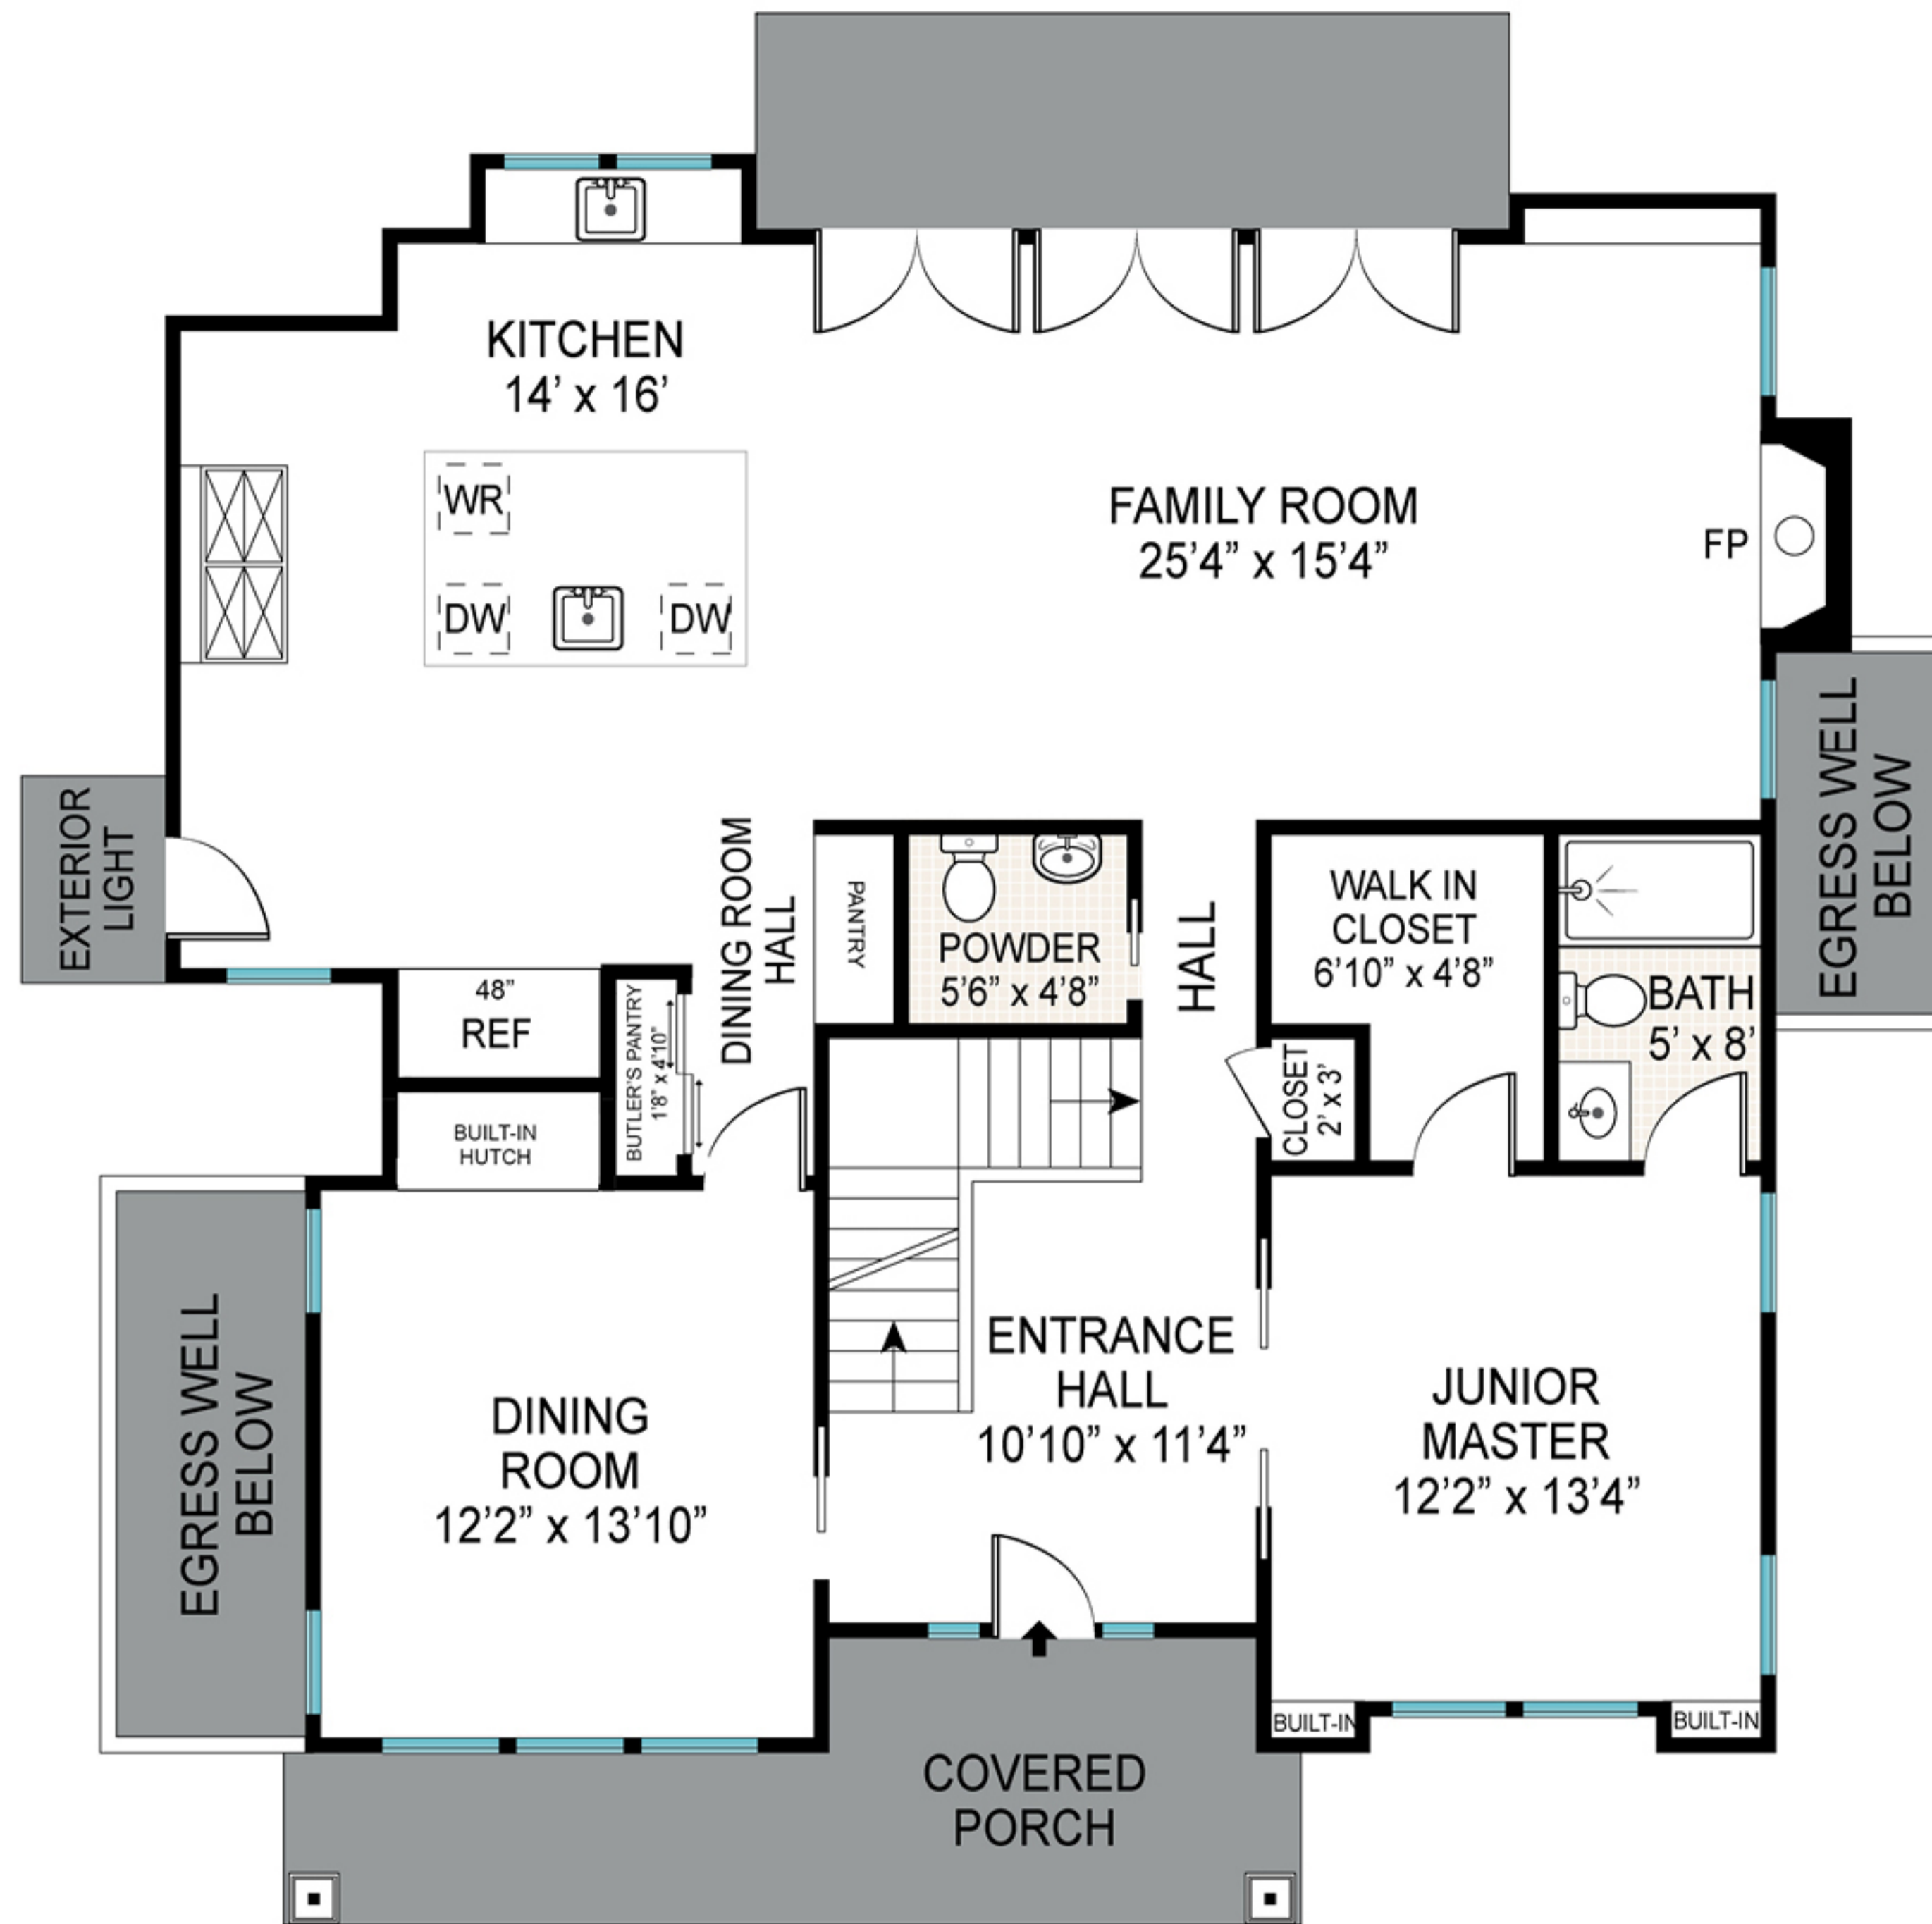

**FIRST FLOOR**

**SECOND FLOOR**

**LOWER LEVEL**

**GARAGE / POOL HOUSE**

# 30 Bellows Lane, Southampton Village

Scale in feet. Indicative only. Dimensions are approximate. All information contained herein is gathered from sources believed to be reliable. However, accuracy is not guaranteed and interested persons should rely on their own enquiries.

FIRST FLOOR

30 Bellows Lane, Southampton Village

**Brown  
Harris  
Stevens**

Scale in feet. Indicative only. Dimensions are approximate. All information contained herein is gathered from sources believed to be reliable. However, accuracy is not guaranteed and interested persons should rely on their own enquiries.

SECOND FLOOR

30 Bellows Lane, Southampton Village

**Brown  
Harris  
Stevens**

Scale in feet. Indicative only. Dimensions are approximate. All information contained herein is gathered from sources believed to be reliable. However, accuracy is not guaranteed and interested persons should rely on their own enquiries.