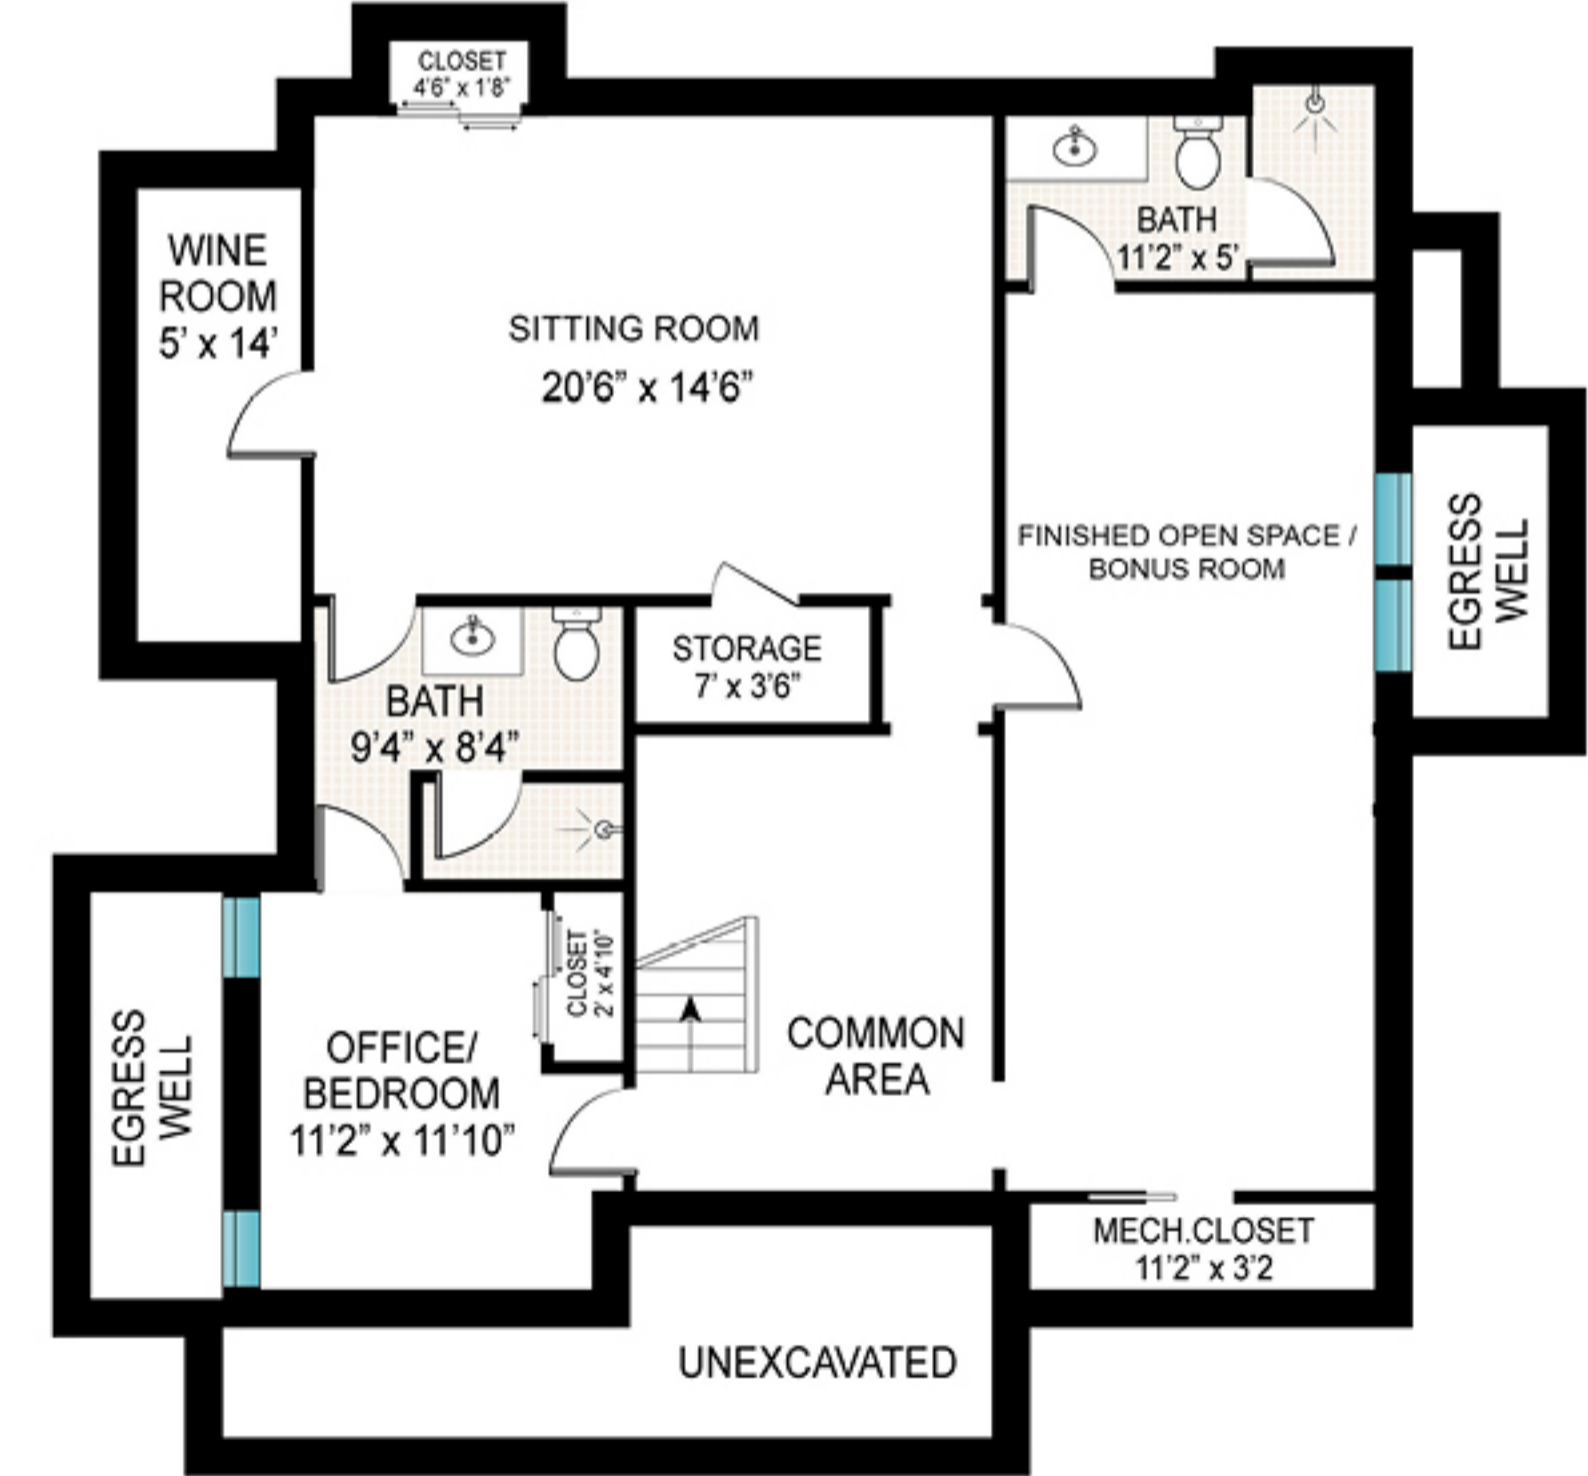

**FIRST FLOOR**

**SECOND FLOOR**

**LOWER LEVEL**

**GARAGE / POOL HOUSE**

# 30 Bellows Lane, Southampton Village

Scale in feet. Indicative only. Dimensions are approximate. All information contained herein is gathered from sources believed to be reliable. However, accuracy is not guaranteed and interested persons should rely on their own enquiries.

FIRST FLOOR

30 Bellows Lane, Southampton Village

**Brown  
Harris  
Stevens**

Scale in feet. Indicative only. Dimensions are approximate. All information contained herein is gathered from sources believed to be reliable. However, accuracy is not guaranteed and interested persons should rely on their own enquiries.

SECOND FLOOR

30 Bellows Lane, Southampton Village

**Brown  
Harris  
Stevens**

Scale in feet. Indicative only. Dimensions are approximate. All information contained herein is gathered from sources believed to be reliable. However, accuracy is not guaranteed and interested persons should rely on their own enquiries.