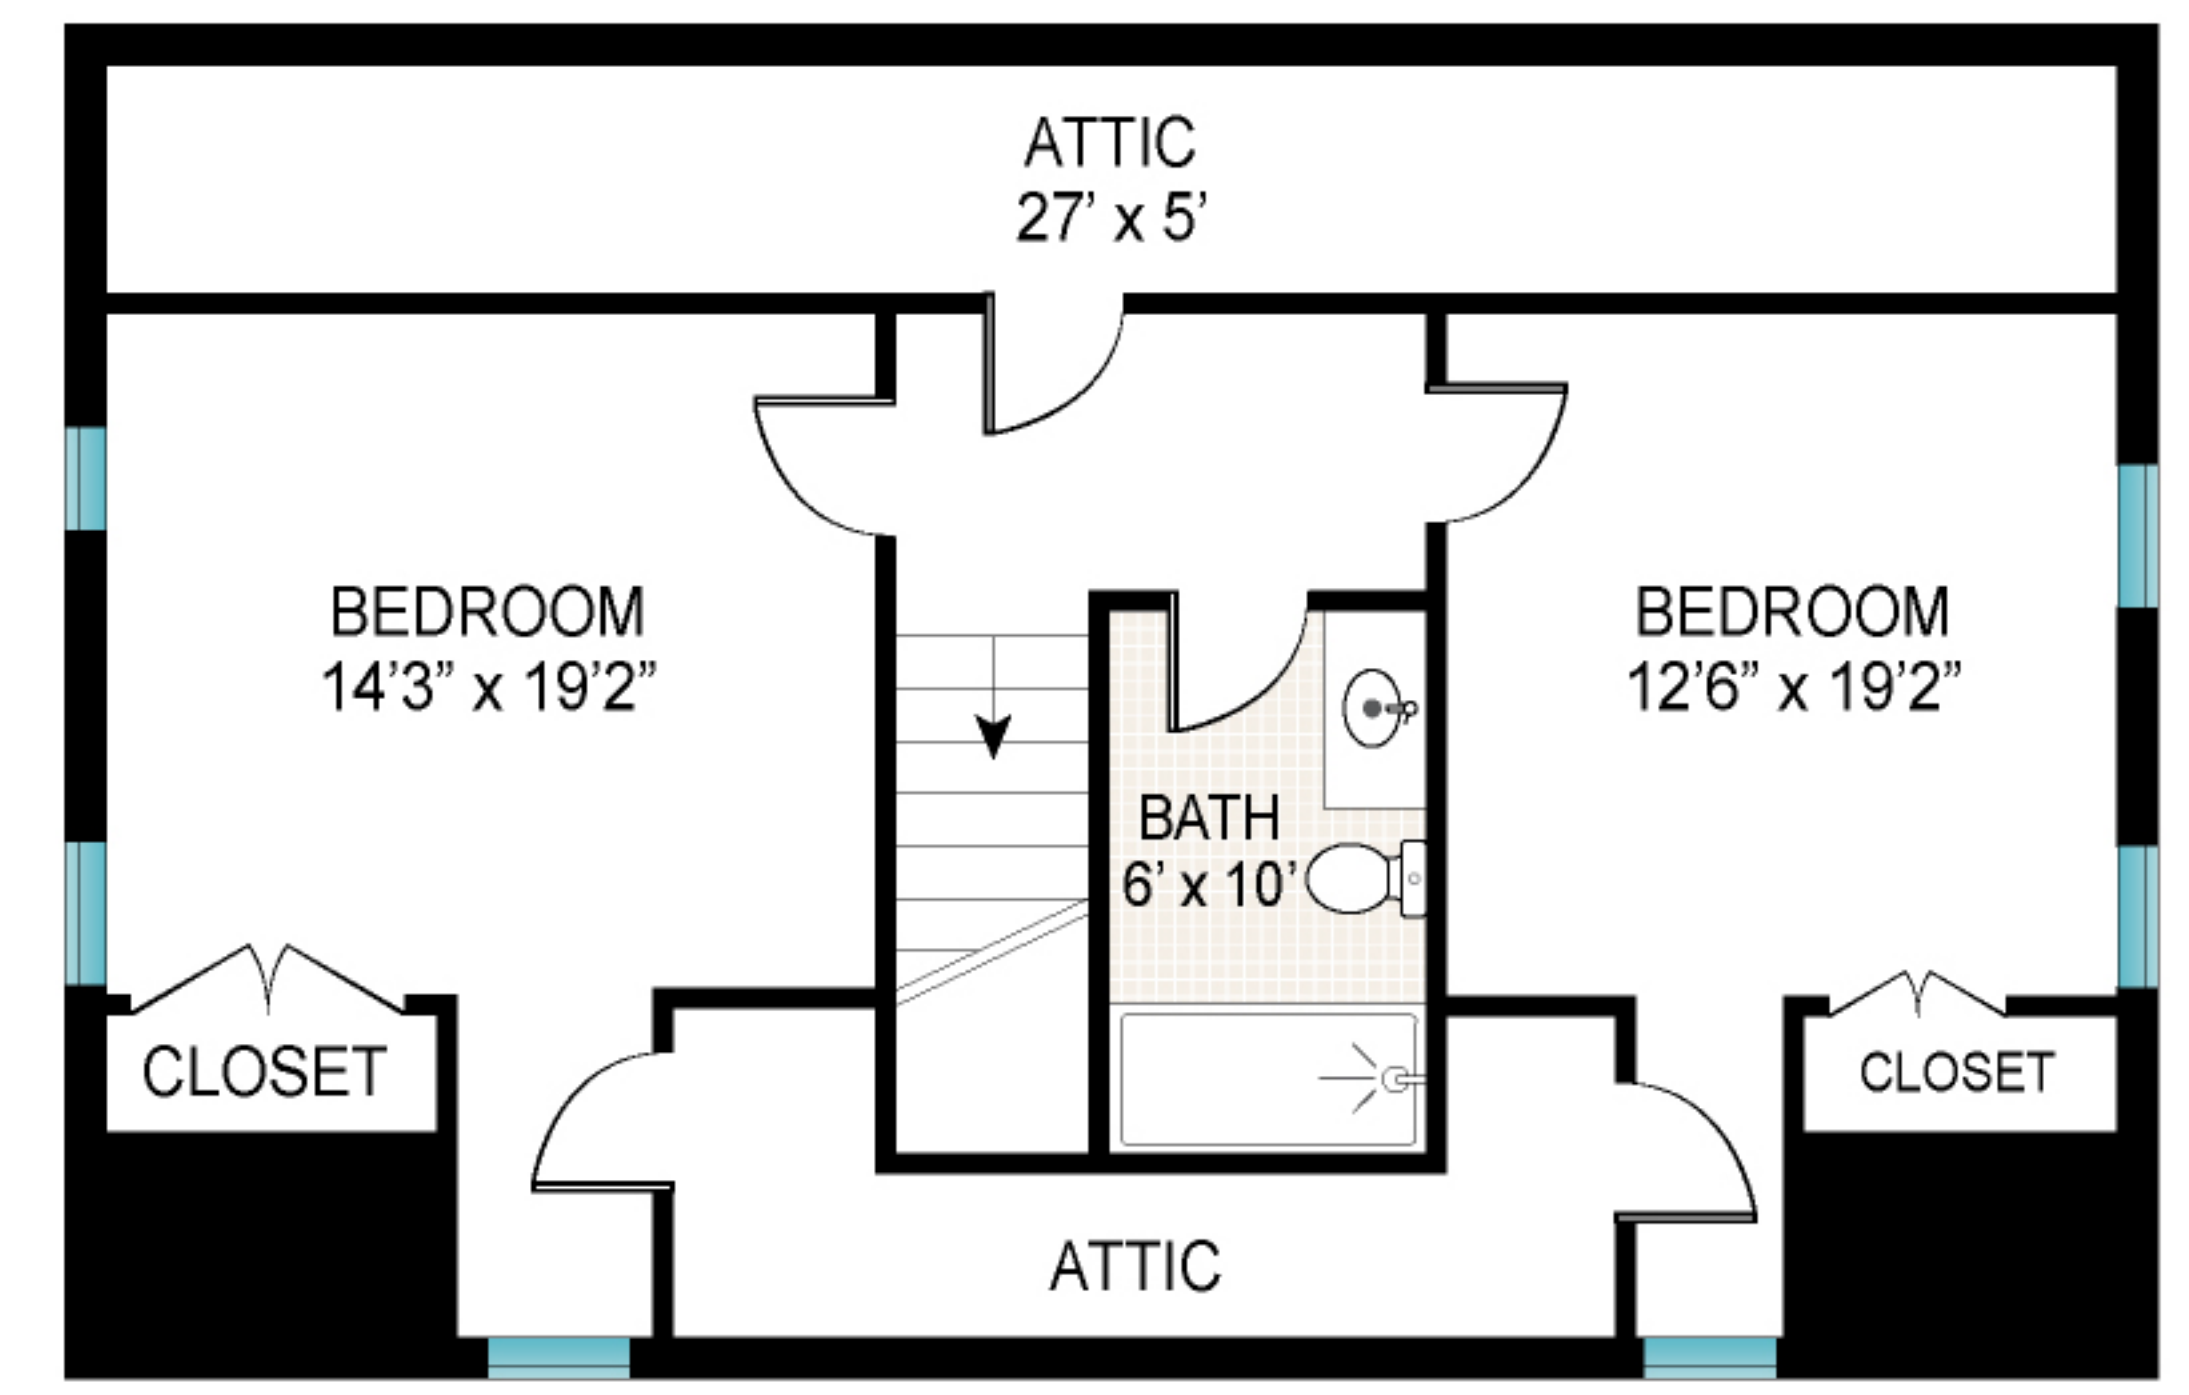

FIRST FLOOR

SECOND FLOOR

LOWER FLOOR

FIRST FLOOR INT: 1800 ft<sup>2</sup>  
 FIRST FLOOR OUT: 1921 ft<sup>2</sup>  
 SECOND FLOOR INT: 757 ft<sup>2</sup>  
 LOWER FLOOR: 1063 ft<sup>2</sup>  
 GARAGE: 644 ft<sup>2</sup>  
 POOL: 595 ft<sup>2</sup>  
 TOTAL INT: 4264 ft<sup>2</sup>  
 TOTAL OUT: 1921 ft<sup>2</sup>  
 TOTAL: 6185 ft<sup>2</sup>

Scale in feet. Indicative only. Dimensions are approximate. All information contained herein is gathered from sources we believe to be reliable. However, we cannot guarantee its accuracy and interested persons should rely on their own inquiries.

17 Emerson Place, Sag Harbor

FIRST FLOOR

FIRST FLOOR INT: 1800 ft<sup>2</sup>  
 FIRST FLOOR OUT: 1921 ft<sup>2</sup>  
 GARAGE: 644 ft<sup>2</sup>  
 POOL: 595 ft<sup>2</sup>

Scale in feet. Indicative only. Dimensions are approximate. All information contained herein is gathered from sources we believe to be reliable. However, we cannot guarantee its accuracy and interested persons should rely on their own inquiries.

17 Emerson Place, Sag Harbor

**Brown  
Harris  
Stevens**

**SECOND FLOOR**

SECOND FLOOR INT: 757 ft<sup>2</sup>

Scale in feet. Indicative only. Dimensions are approximate. All information contained herein is gathered from sources we believe to be reliable. However, we cannot guarantee its accuracy and interested persons should rely on their own inquiries.