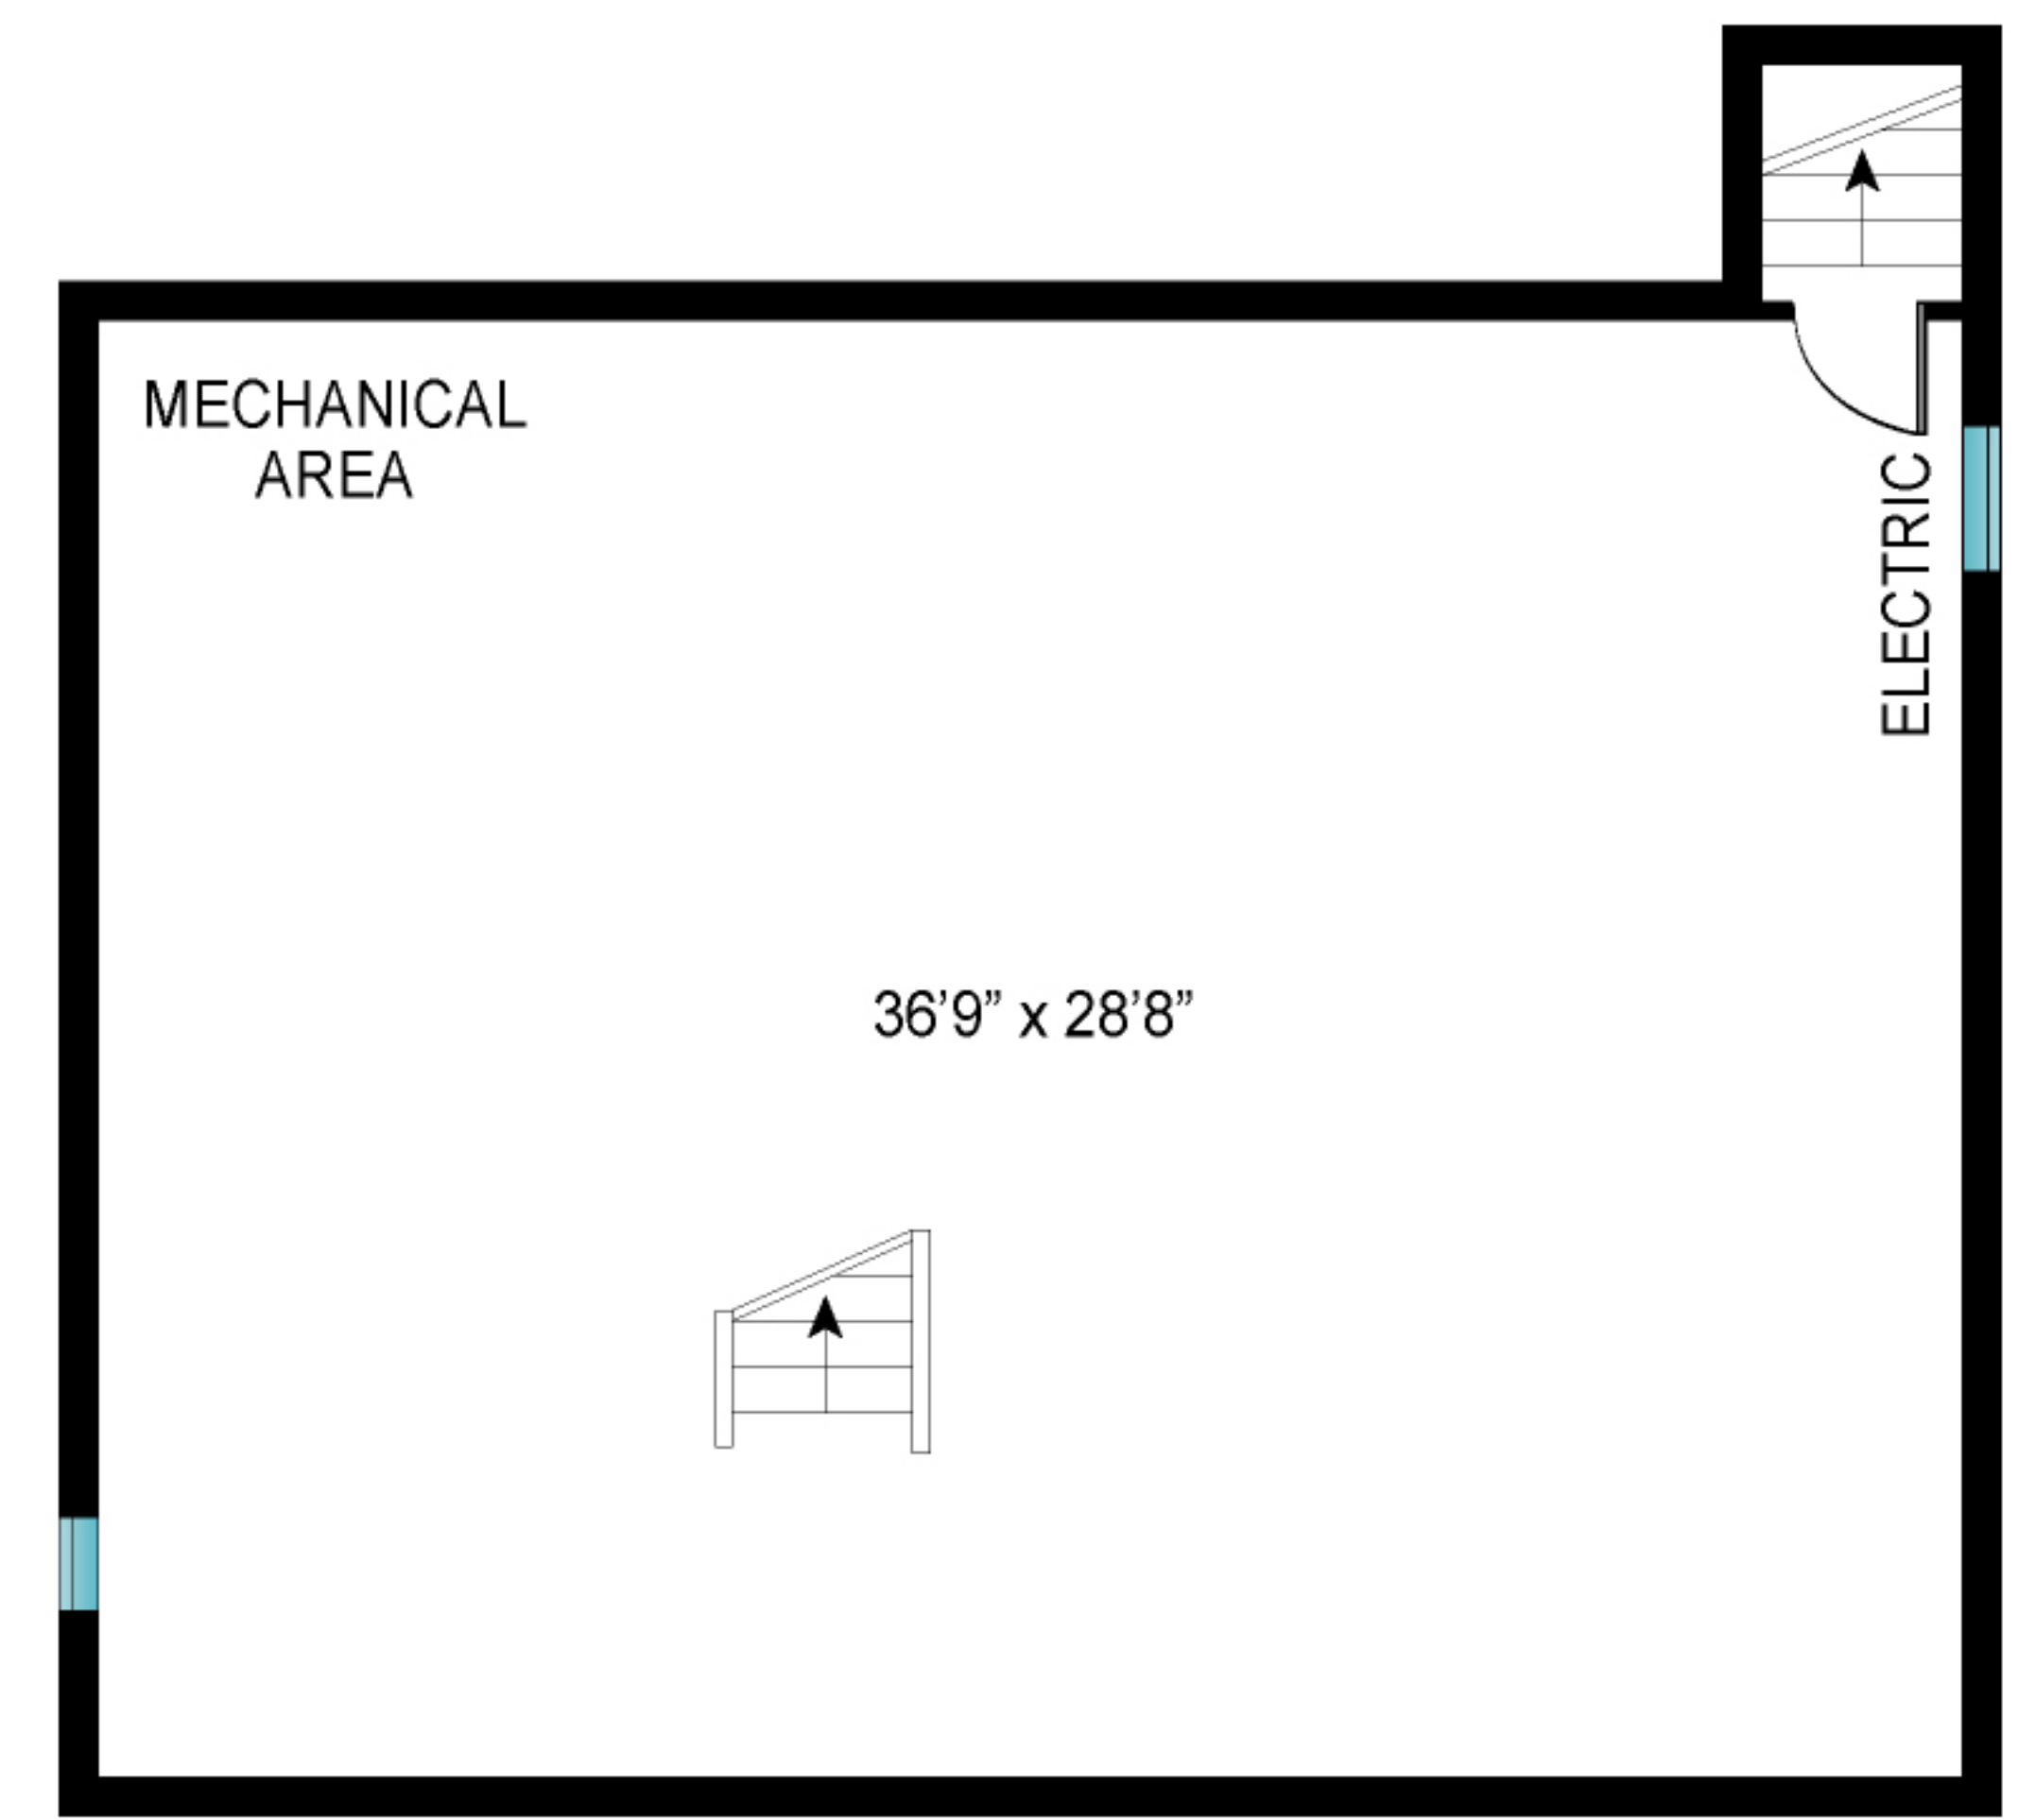

LOWER FLOOR

FIRST FLOOR INT: 1800 ft²
FIRST FLOOR OUT: 1921 ft²
SECOND FLOOR INT: 757 ft²
LOWER FLOOR: 1063 ft²
GARAGE: 644 ft²
POOL: 595 ft²
TOTAL INT: 4264 ft²
TOTAL OUT: 1921 ft²
TOTAL: 6185 ft²

Scale in feet. Indicative only. Dimensions are approximate. All information contained herein is gathered from sources we believe to be reliable. However, we cannot guarantee its accuracy and interested persons should rely on their own inquiries.

17 Emerson Place, Sag Harbor