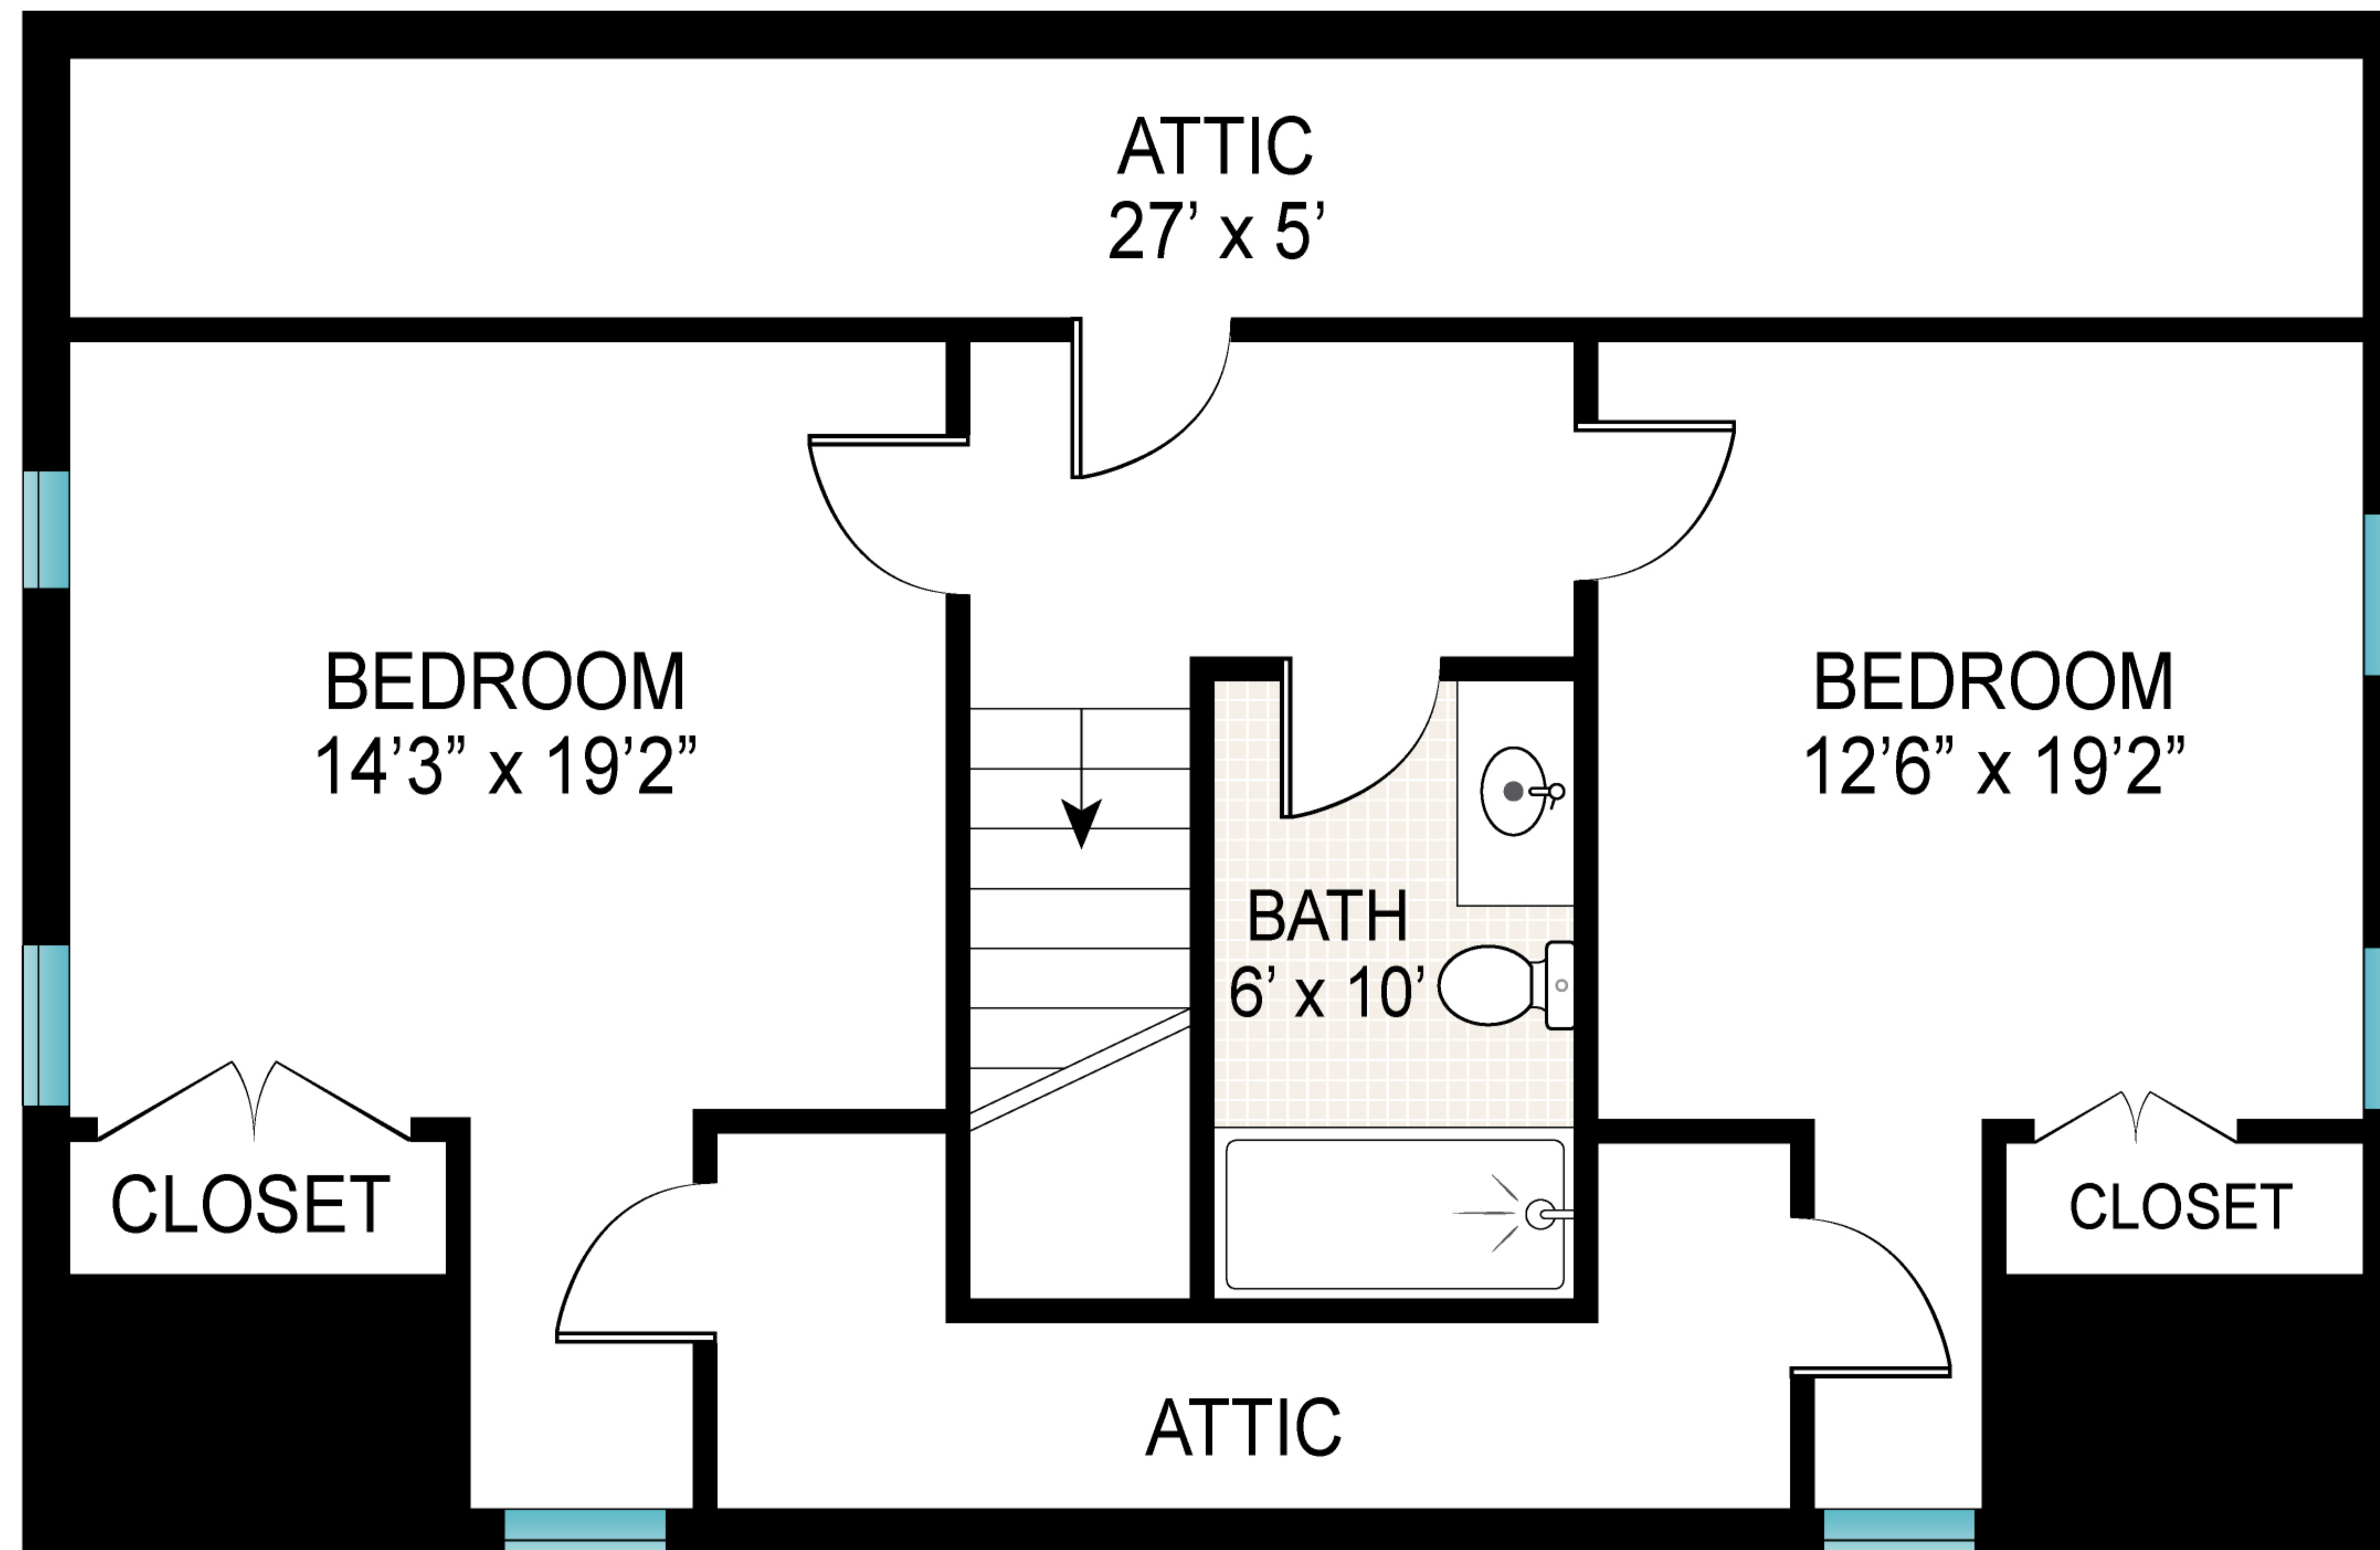

Scale in feet. Indicative only. Dimensions are approximate. All information contained herein is gathered from sources we believe to be reliable. However, we cannot guarantee its accuracy and interested persons should rely on their own inquiries.

17 Emerson Place, Sag Harbor

FIRST FLOOR

FIRST FLOOR INT: 1800 ft<sup>2</sup>  
 FIRST FLOOR OUT: 1921 ft<sup>2</sup>  
 GARAGE: 644 ft<sup>2</sup>  
 POOL: 595 ft<sup>2</sup>

Scale in feet. Indicative only. Dimensions are approximate. All information contained herein is gathered from sources we believe to be reliable. However, we cannot guarantee its accuracy and interested persons should rely on their own inquiries.

17 Emerson Place, Sag Harbor

**Brown  
Harris  
Stevens**

**SECOND FLOOR**

SECOND FLOOR INT: 757 ft<sup>2</sup>

Scale in feet. Indicative only. Dimensions are approximate. All information contained herein is gathered from sources we believe to be reliable. However, we cannot guarantee its accuracy and interested persons should rely on their own inquiries.

17 Emerson Place, Sag Harbor

**Brown  
Harris  
Stevens**

**LOWER FLOOR**

LOWER FLOOR: 1063 ft<sup>2</sup>

Scale in feet. Indicative only. Dimensions are approximate. All information contained herein is gathered from sources we believe to be reliable. However, we cannot guarantee its accuracy and interested persons should rely on their own inquiries.