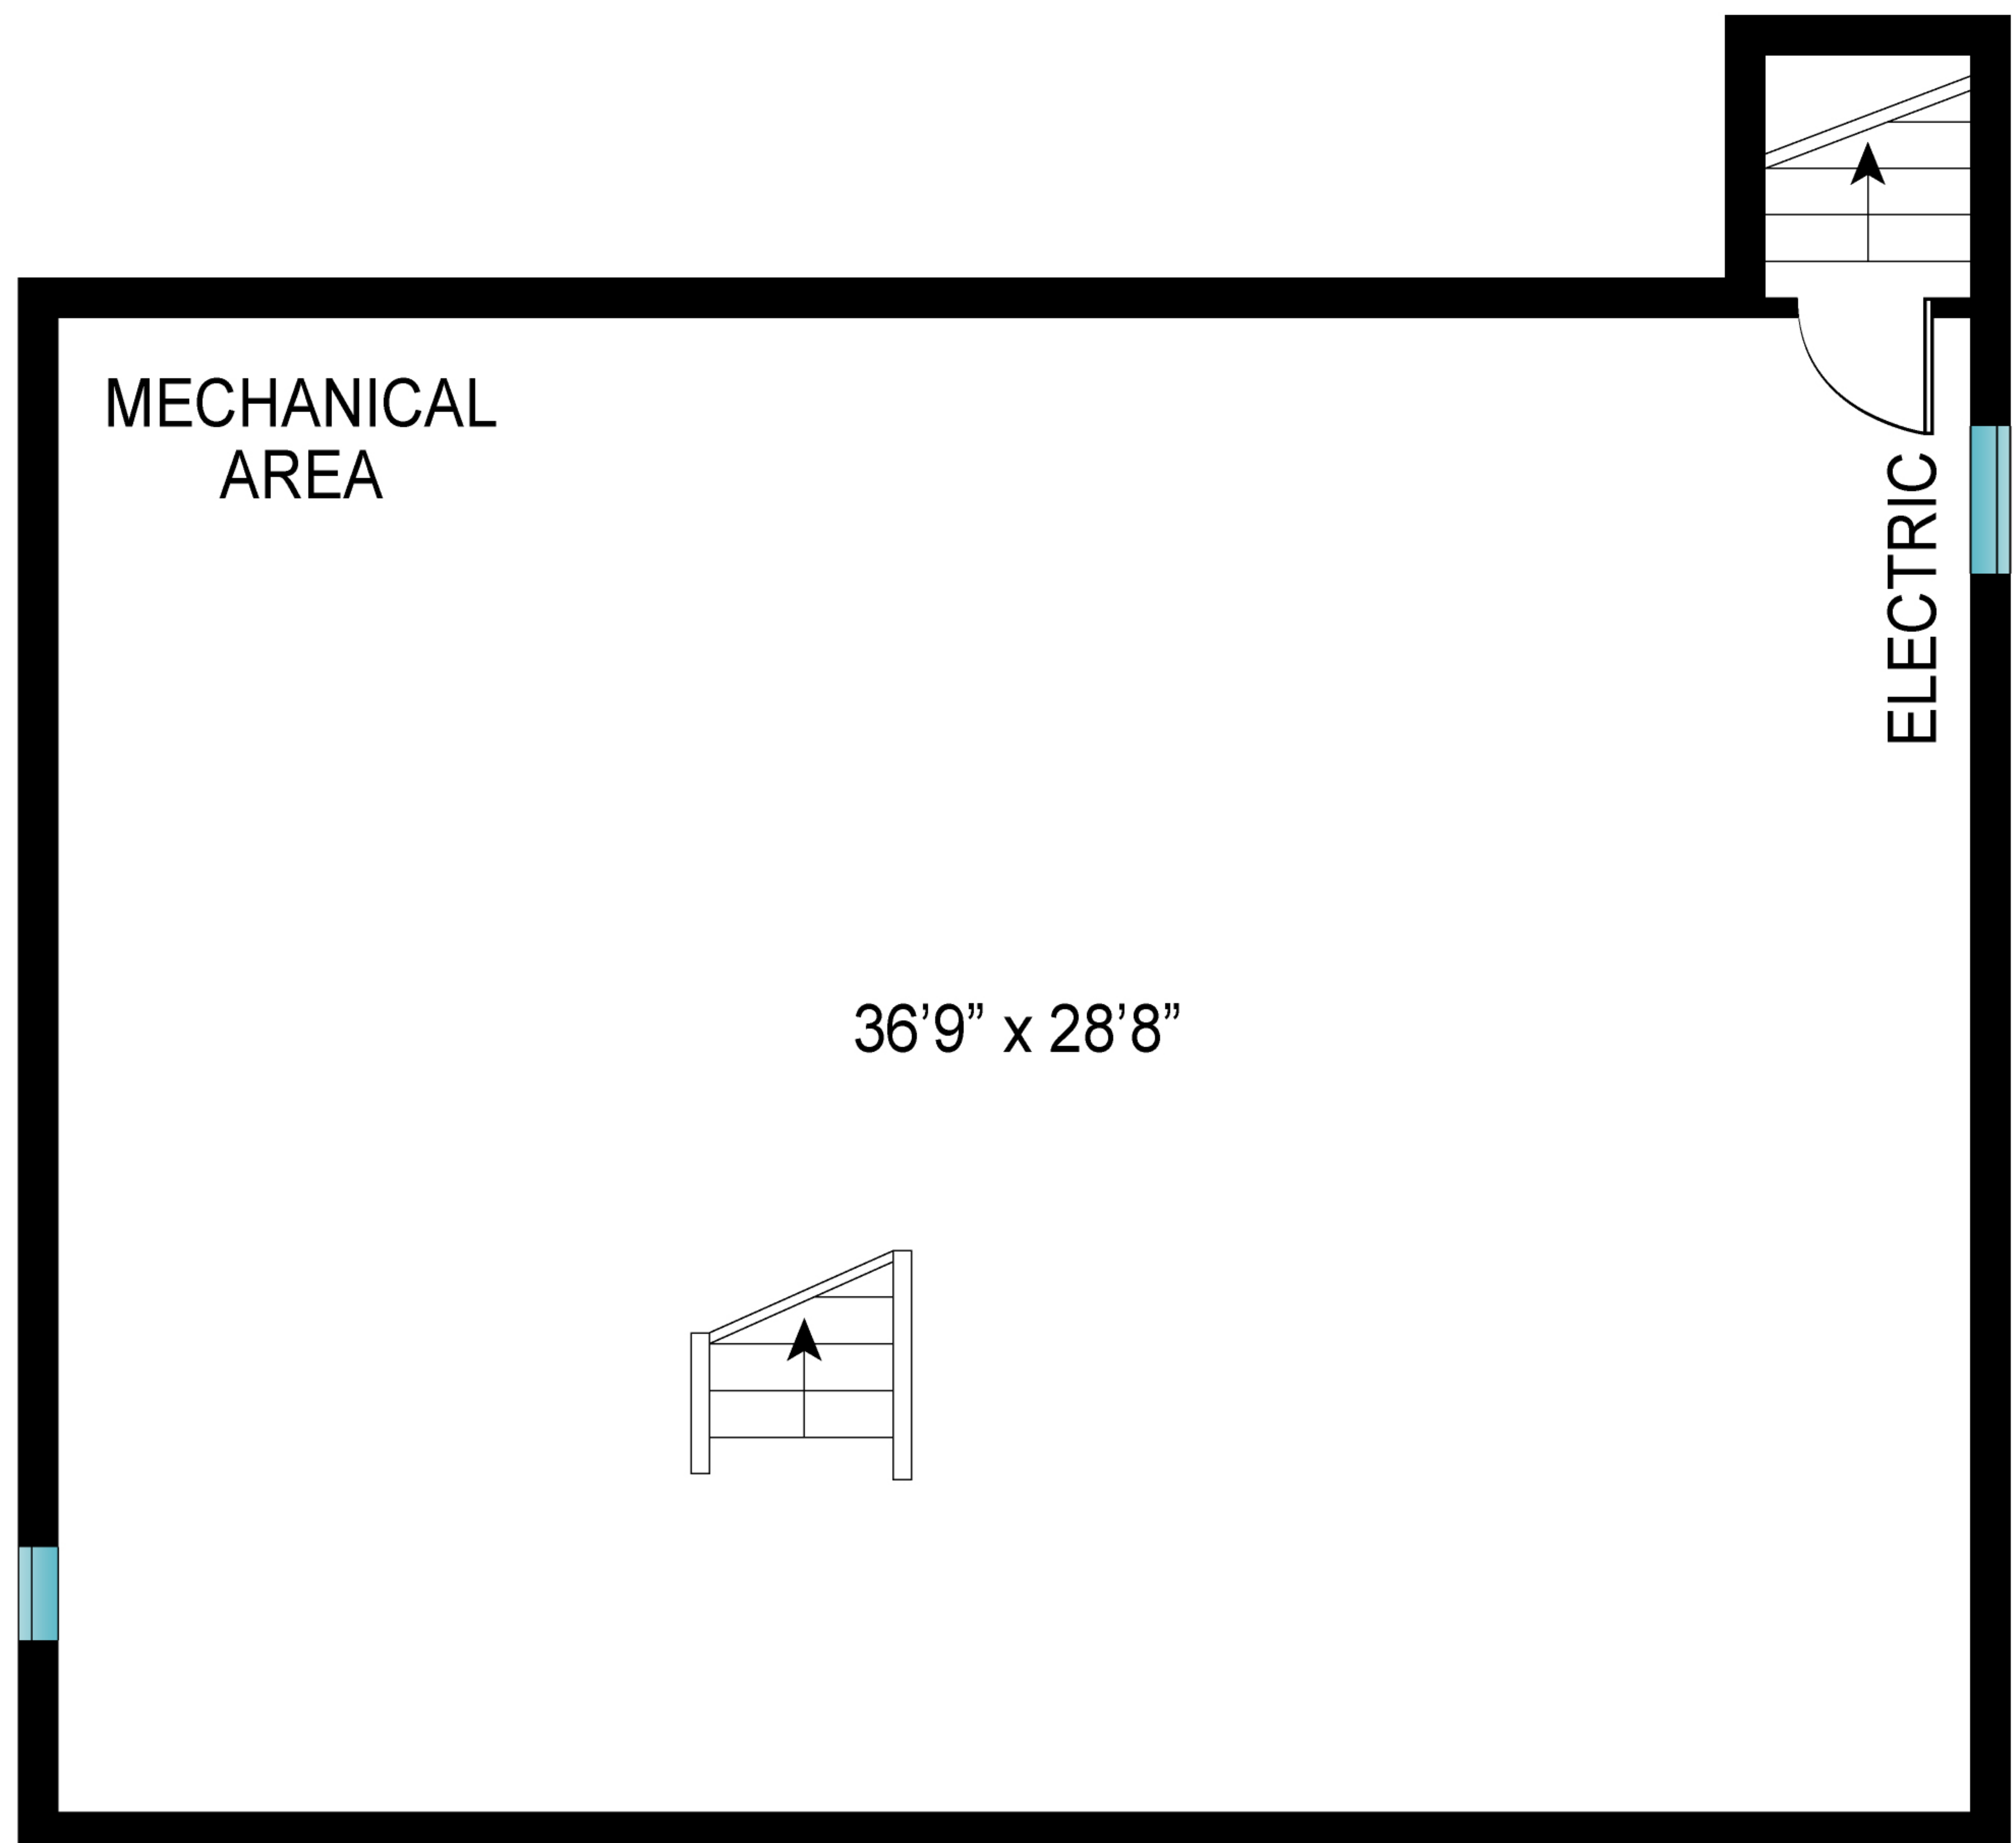

Scale in feet. Indicative only. Dimensions are approximate. All information contained herein is gathered from sources we believe to be reliable. However, we cannot guarantee its accuracy and interested persons should rely on their own inquiries.

17 Emerson Place, Sag Harbor

FIRST FLOOR

FIRST FLOOR INT: 1800 ft<sup>2</sup>  
 FIRST FLOOR OUT: 1921 ft<sup>2</sup>  
 GARAGE: 644 ft<sup>2</sup>  
 POOL: 595 ft<sup>2</sup>

Scale in feet. Indicative only. Dimensions are approximate. All information contained herein is gathered from sources we believe to be reliable. However, we cannot guarantee its accuracy and interested persons should rely on their own inquiries.

17 Emerson Place, Sag Harbor

**Brown  
Harris  
Stevens**

**SECOND FLOOR**

SECOND FLOOR INT: 757 ft<sup>2</sup>

Scale in feet. Indicative only. Dimensions are approximate. All information contained herein is gathered from sources we believe to be reliable. However, we cannot guarantee its accuracy and interested persons should rely on their own inquiries.

17 Emerson Place, Sag Harbor

**Brown  
Harris  
Stevens**

**LOWER FLOOR**

LOWER FLOOR: 1063 ft<sup>2</sup>

Scale in feet. Indicative only. Dimensions are approximate. All information contained herein is gathered from sources we believe to be reliable. However, we cannot guarantee its accuracy and interested persons should rely on their own inquiries.