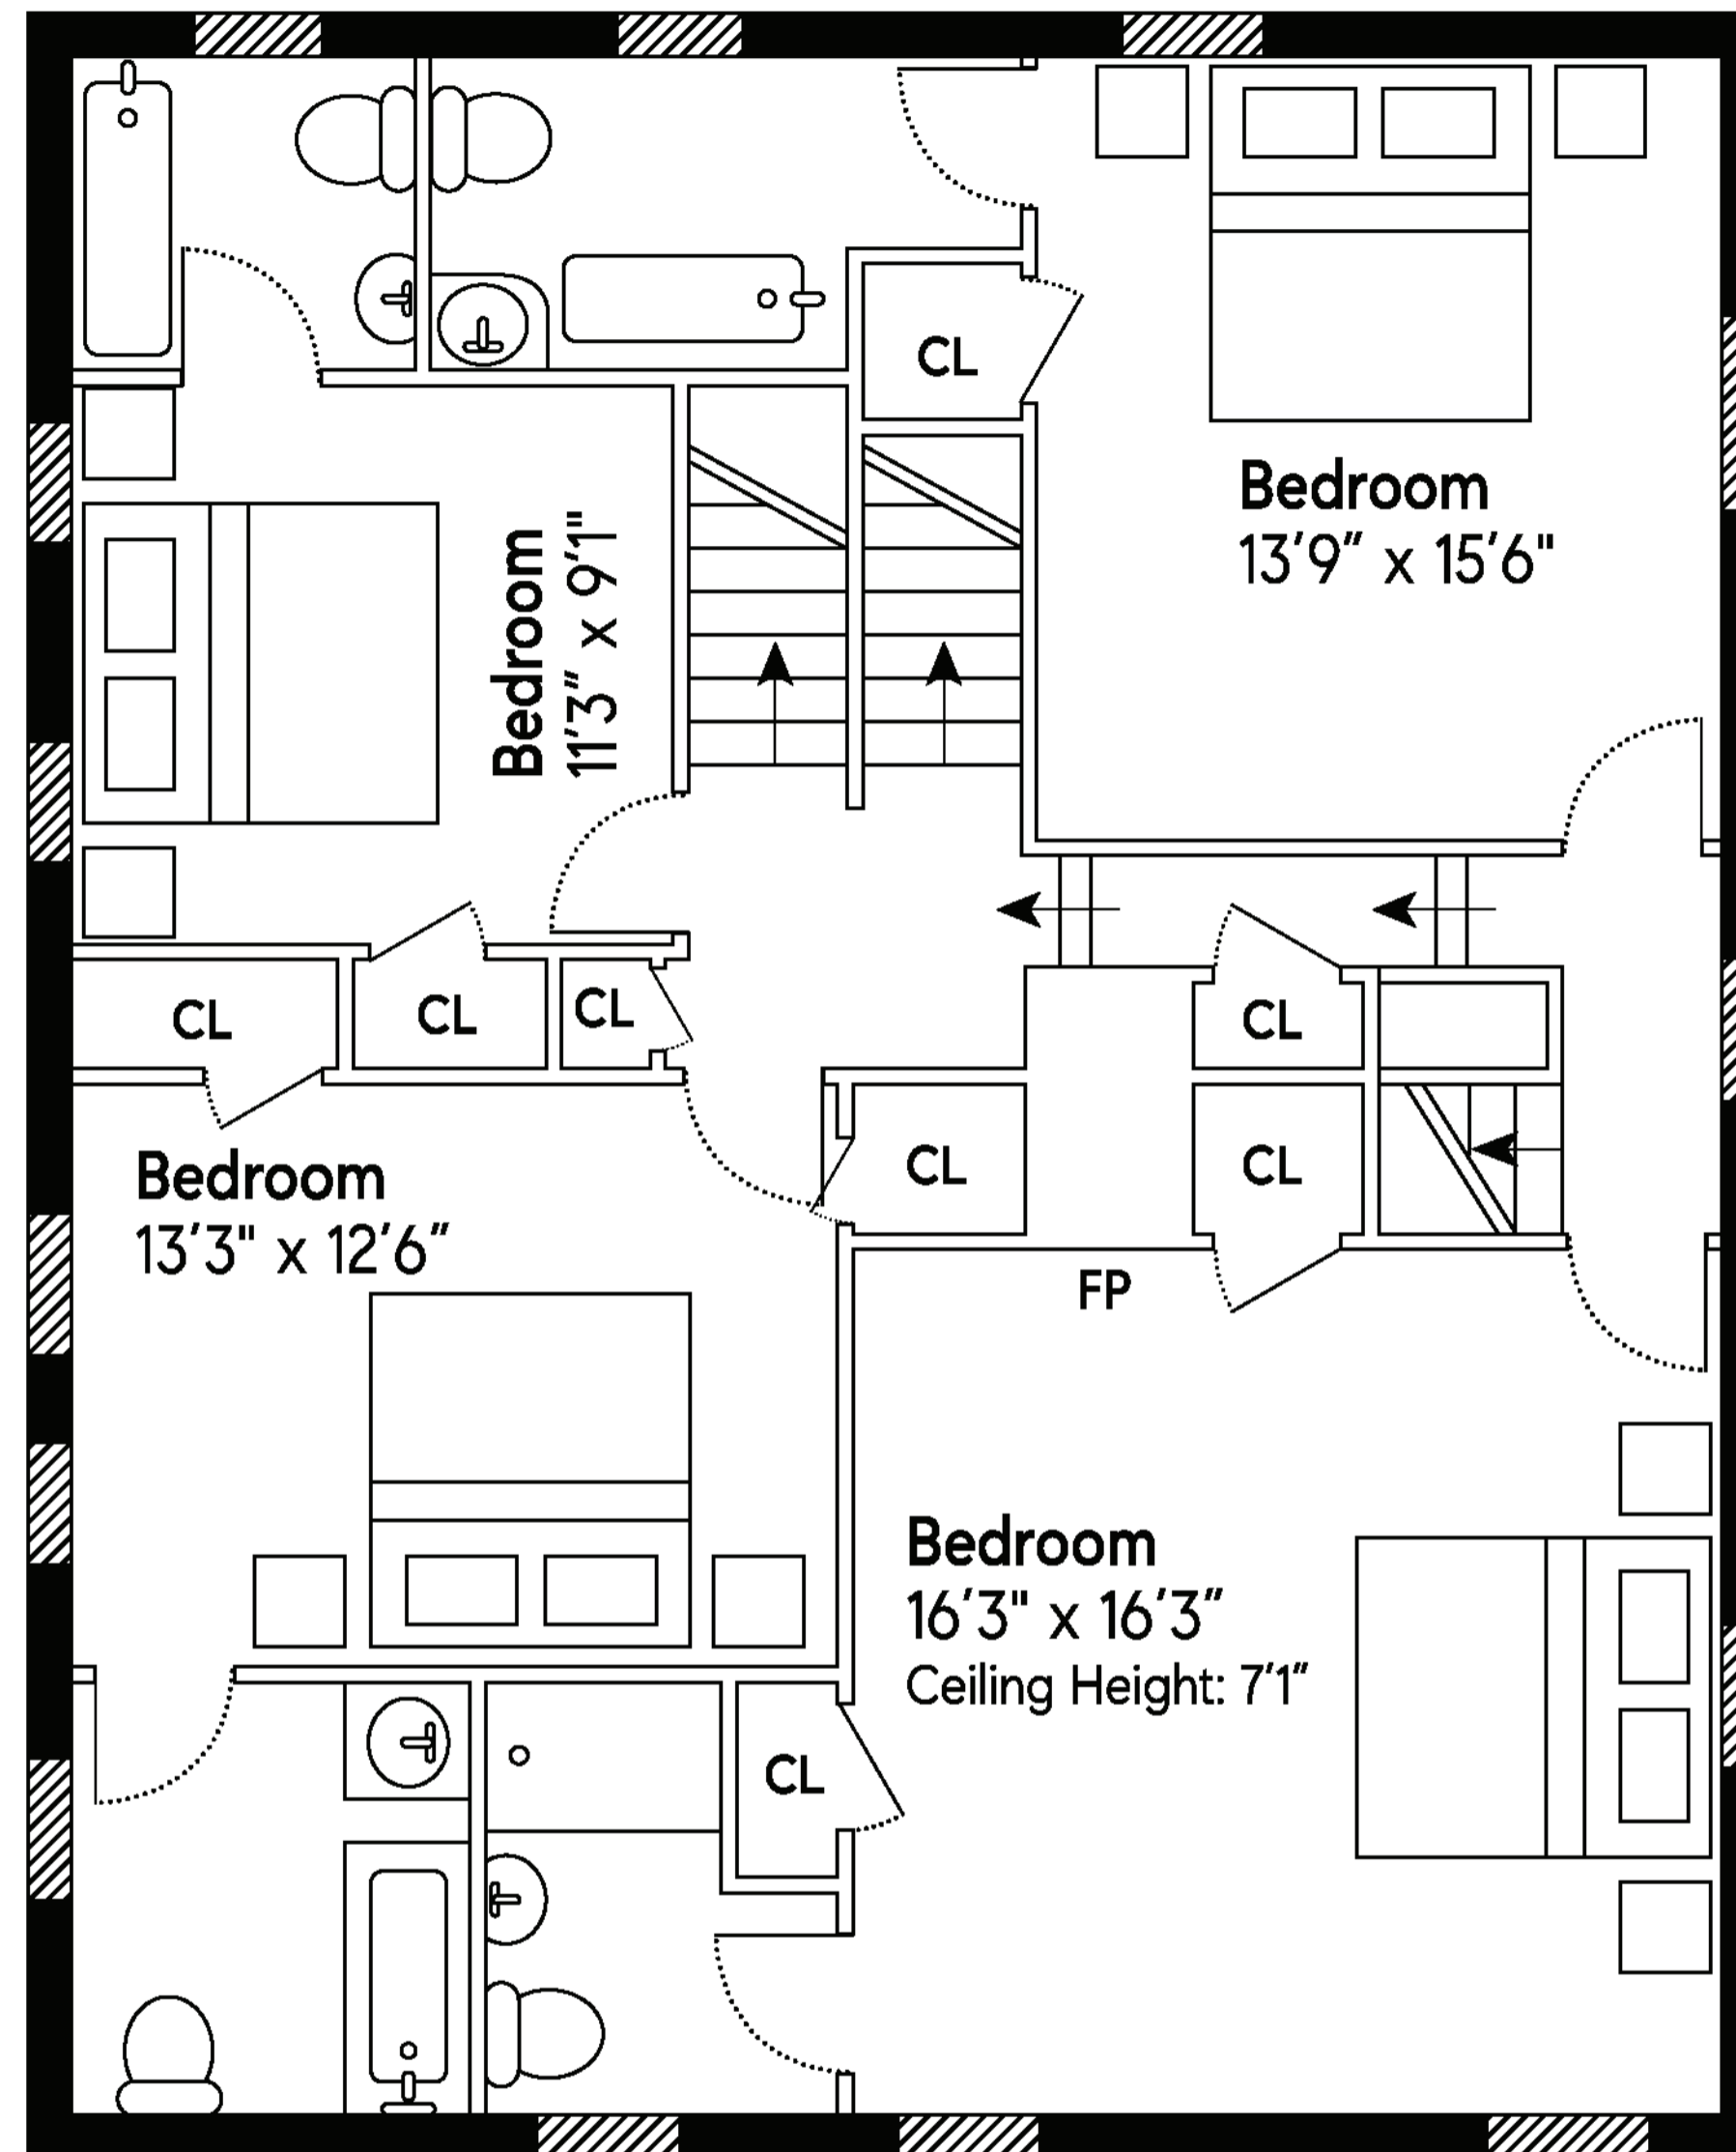

First Floor

Third Floor
Ceiling Height: 9'

Second Floor
Ceiling Height: 7'1"

First Floor: 2,000± sf
 First Floor Out: 788± sf
 Second Floor Int: 1,100± sf
 Third Floor: 900± sf
 Pool: 600± sf
 Pool House: 266± sf
 Garage: 240± sf
 Total Int: 4,506± sf
 Total Out: 1,388± sf
 Total: 5,894± sf

117 Egypt Lane, East Hampton

First Floor

First Floor

First Floor: 2,000± sf
 First Floor Out: 788± sf
 Pool: 600± sf
 Pool House: 266± sf
 Garage: 240± sf

117 Egypt Lane, East Hampton

**Brown
 Harris
 Stevens**

Second Floor

Second Floor Int: 1,100± sf

117 Egypt Lane, East Hampton

**Brown
Harris
Stevens**

Third Floor

Third Floor Int: 900± sf

117 Egypt Lane, East Hampton

**Brown
Harris
Stevens**