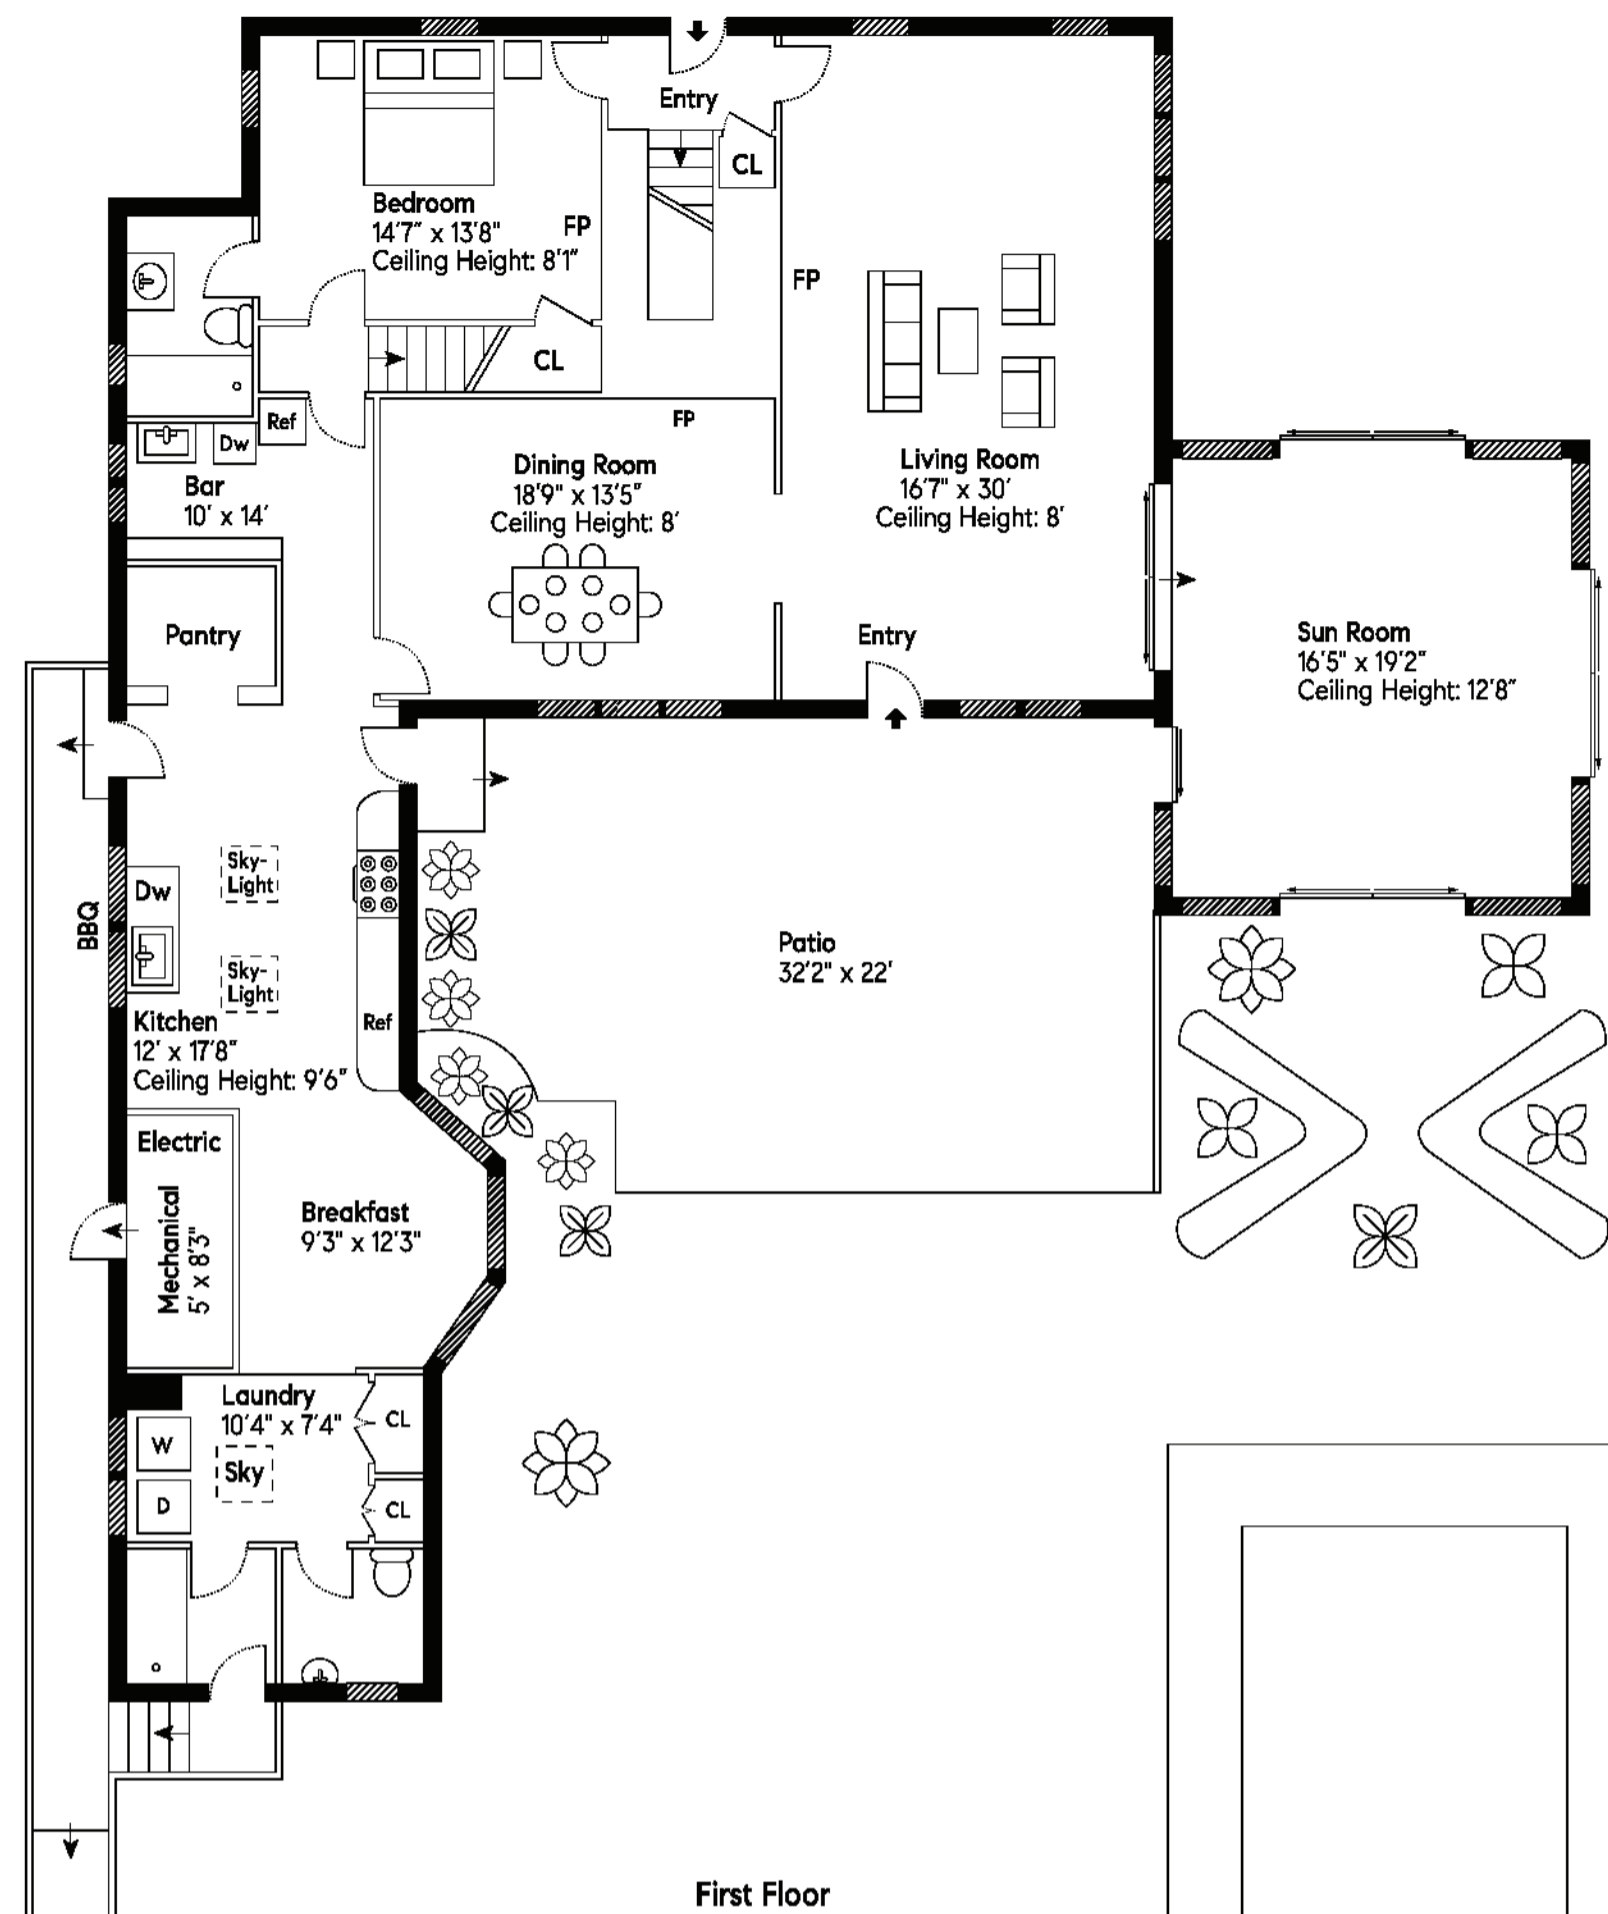

First Floor

Third Floor
Ceiling Height: 9'

Second Floor
Ceiling Height: 7'1"

First Floor: 2,000± sf
 First Floor Out: 788± sf
 Second Floor Int: 1,100± sf
 Third Floor: 900± sf
 Pool: 600± sf
 Pool House: 266± sf
 Garage: 240± sf
 Total Int: 4,506± sf
 Total Out: 1,388± sf
 Total: 5,894± sf

117 Egypt Lane, East Hampton

First Floor

First Floor

First Floor: 2,000± sf
 First Floor Out: 788± sf
 Pool: 600± sf
 Pool House: 266± sf
 Garage: 240± sf

117 Egypt Lane, East Hampton

**Brown
 Harris
 Stevens**

Second Floor

Second Floor Int: 1,100± sf

117 Egypt Lane, East Hampton

**Brown
Harris
Stevens**

Third Floor

Third Floor Int: 900± sf

117 Egypt Lane, East Hampton

**Brown
Harris
Stevens**