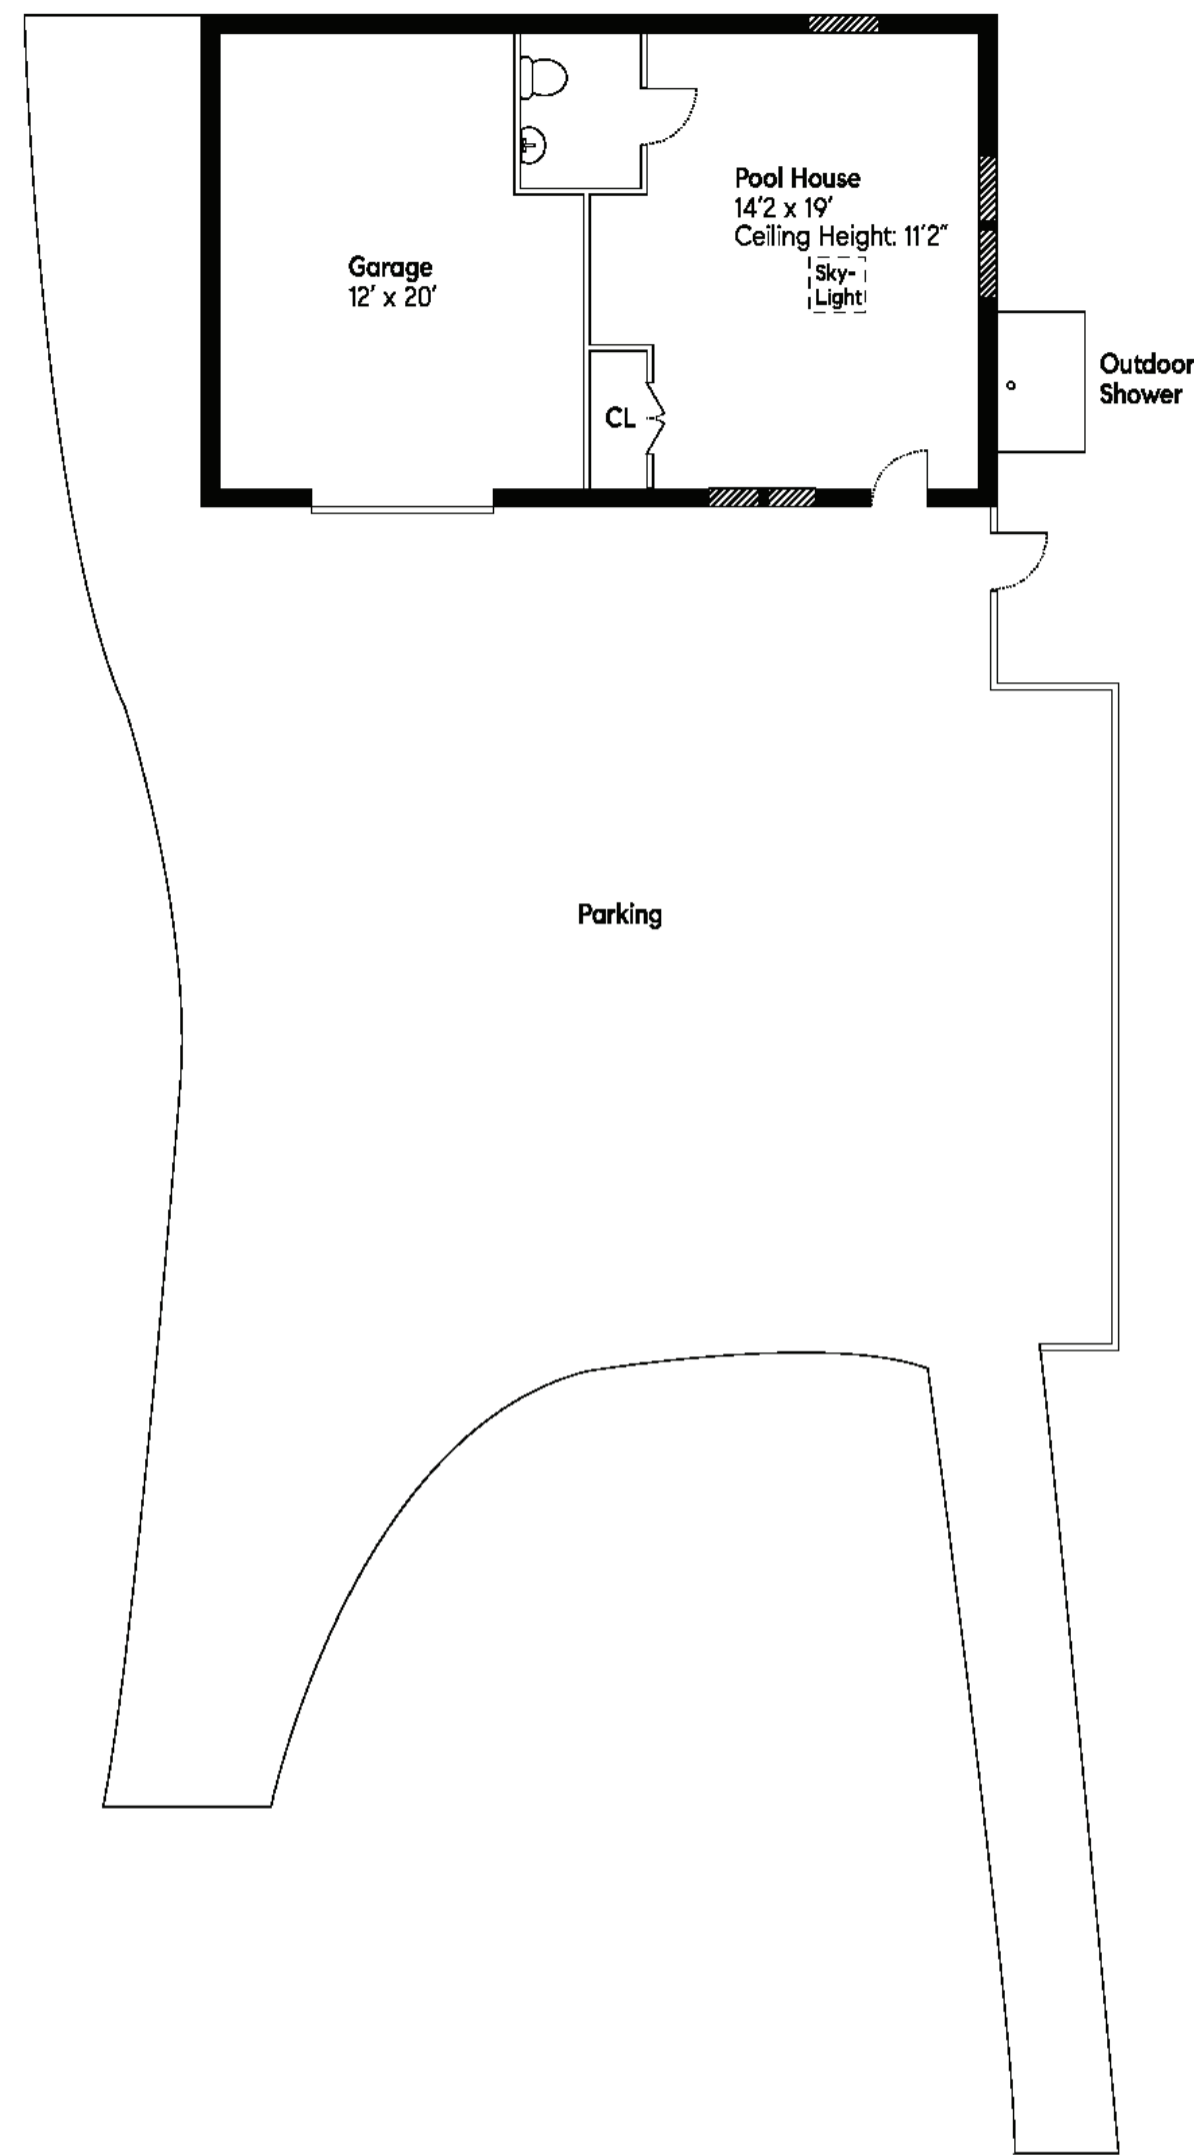

First Floor

Third Floor
Ceiling Height: 9'

Second Floor
Ceiling Height: 7'1"

First Floor: 2,000± sf
 First Floor Out: 788± sf
 Second Floor Int: 1,100± sf
 Third Floor: 900± sf
 Pool: 600± sf
 Pool House: 266± sf
 Garage: 240± sf
 Total Int: 4,506± sf
 Total Out: 1,388± sf
 Total: 5,894± sf

117 Egypt Lane, East Hampton

First Floor

First Floor

First Floor: 2,000± sf
 First Floor Out: 788± sf
 Pool: 600± sf
 Pool House: 266± sf
 Garage: 240± sf

117 Egypt Lane, East Hampton

**Brown
 Harris
 Stevens**