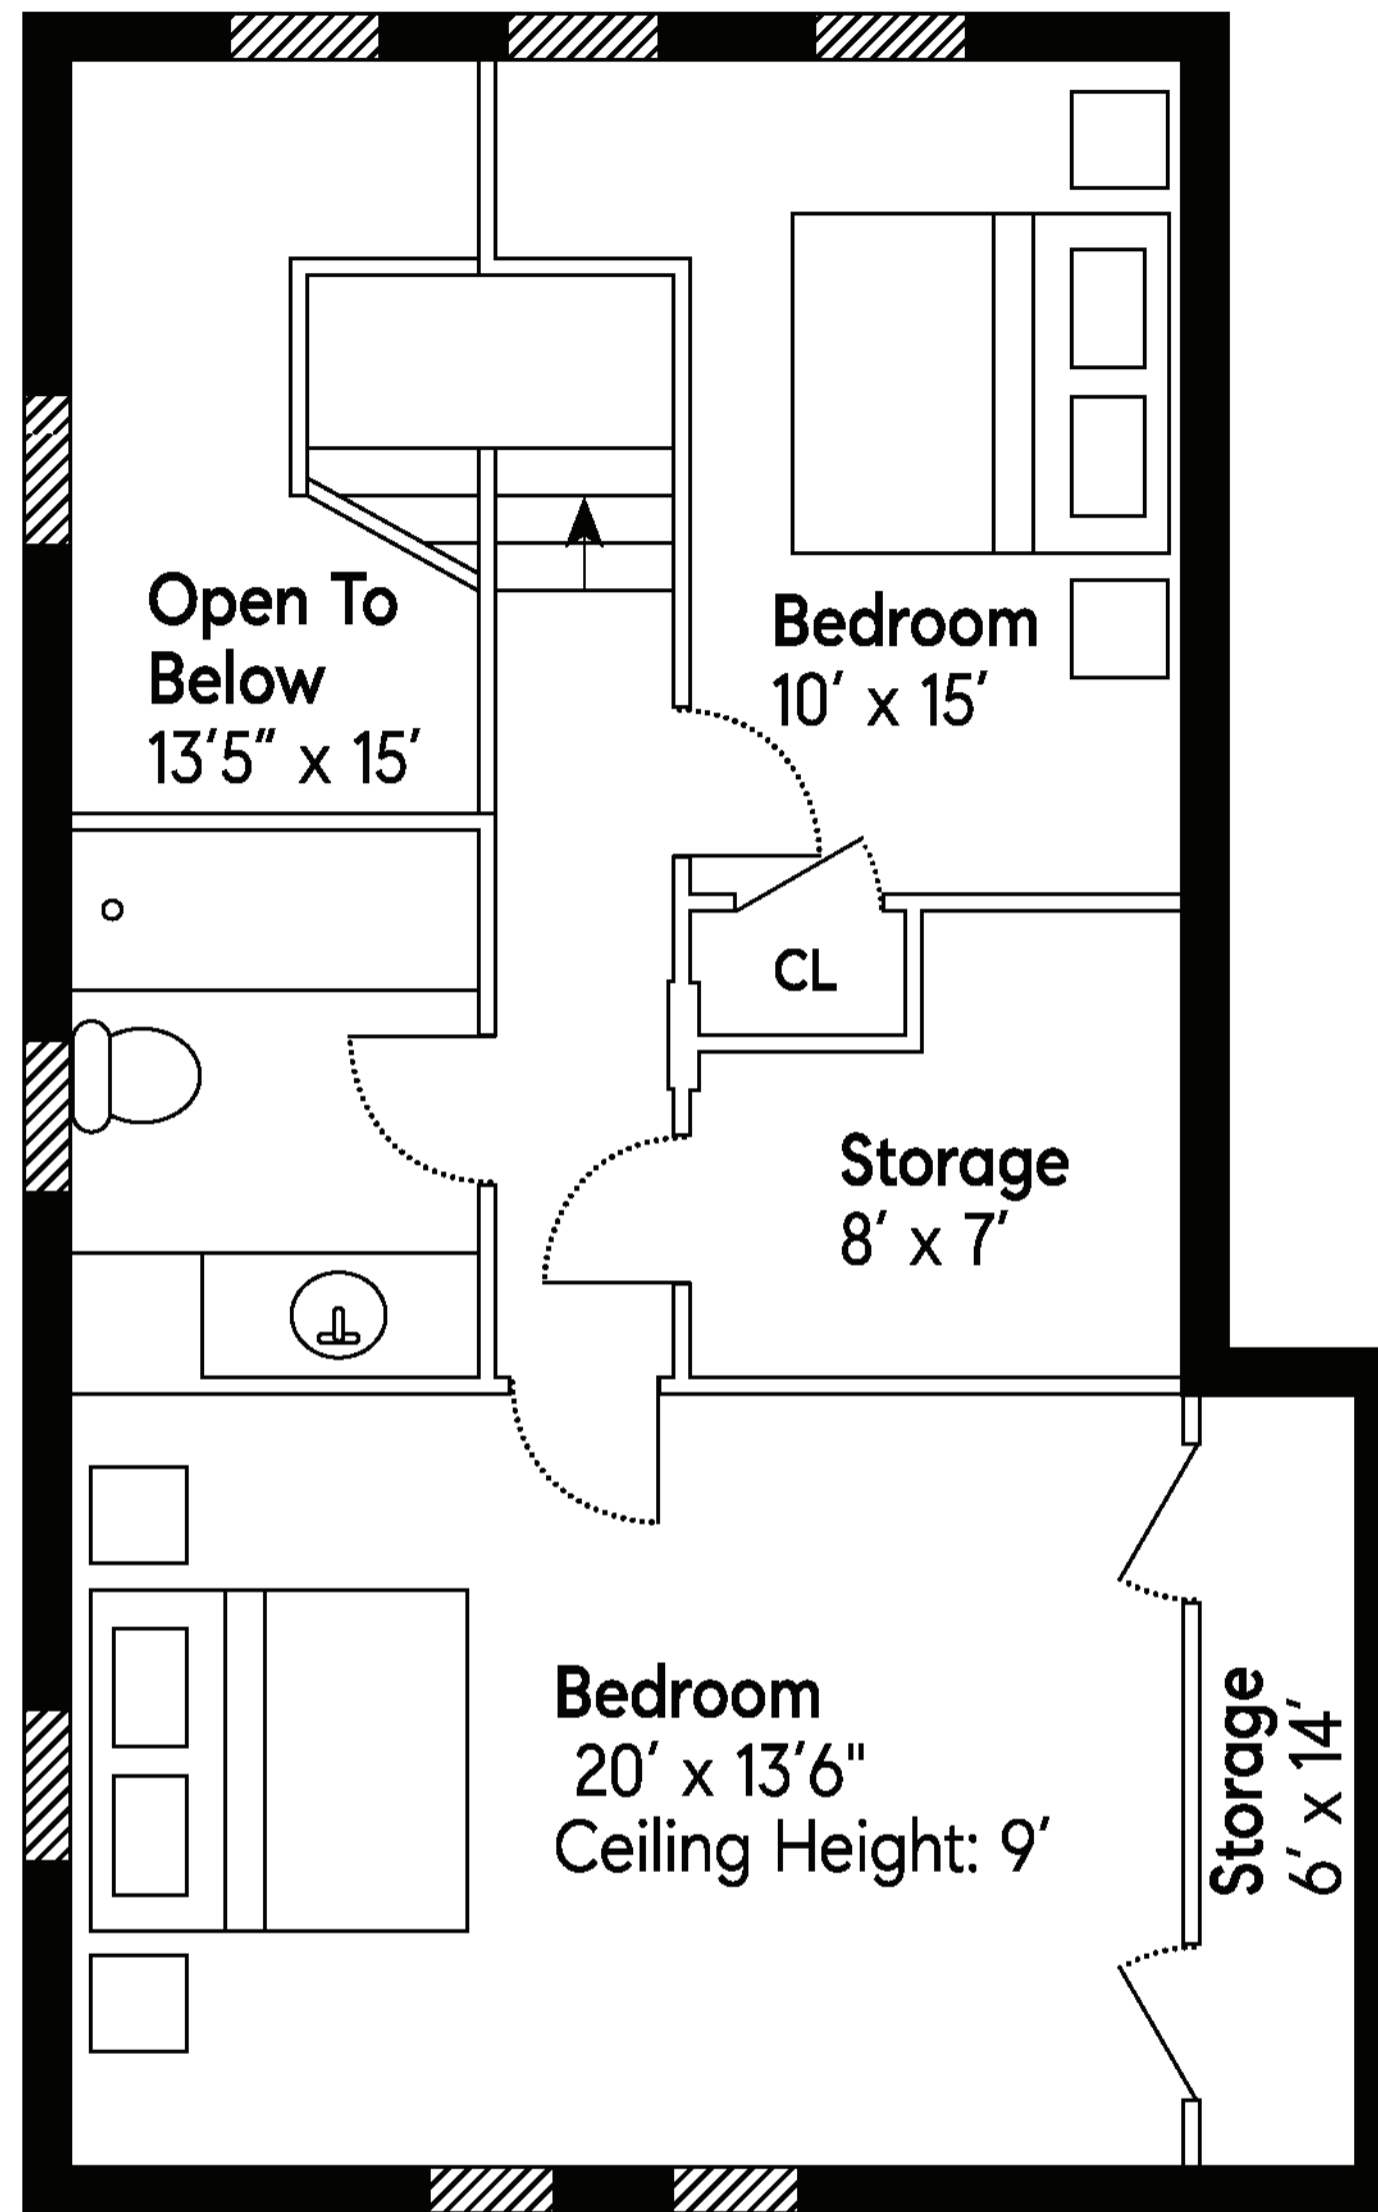

First Floor

Third Floor
Ceiling Height: 9'

Second Floor
Ceiling Height: 7'1"

First Floor: 2,000± sf
 First Floor Out: 788± sf
 Second Floor Int: 1,100± sf
 Third Floor: 900± sf
 Pool: 600± sf
 Pool House: 266± sf
 Garage: 240± sf
 Total Int: 4,506± sf
 Total Out: 1,388± sf
 Total: 5,894± sf

117 Egypt Lane, East Hampton

First Floor

First Floor

First Floor: 2,000± sf
 First Floor Out: 788± sf
 Pool: 600± sf
 Pool House: 266± sf
 Garage: 240± sf

117 Egypt Lane, East Hampton

**Brown
 Harris
 Stevens**

Second Floor

Second Floor Int: 1,100± sf

117 Egypt Lane, East Hampton

**Brown
Harris
Stevens**

Third Floor

Third Floor Int: 900± sf

117 Egypt Lane, East Hampton

**Brown
Harris
Stevens**