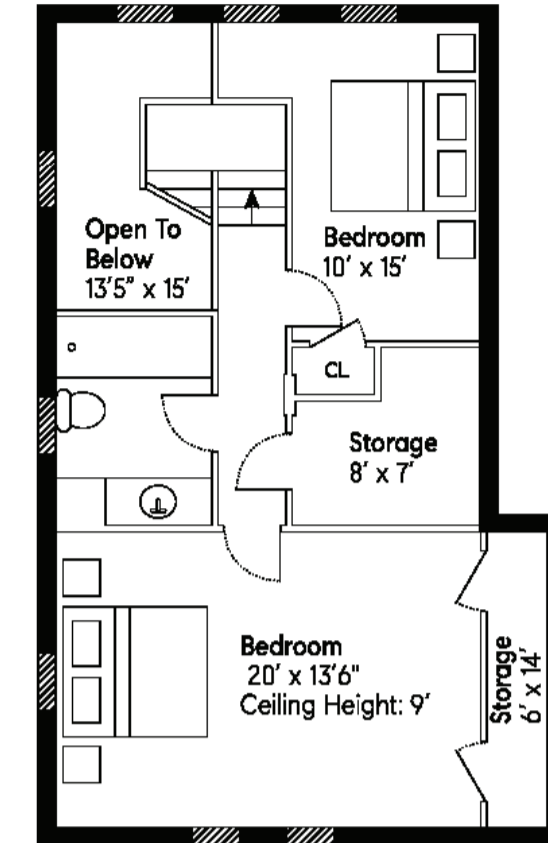

First Floor

Third Floor
Ceiling Height: 9'

Second Floor
Ceiling Height: 7'1"

First Floor: 2,000± sf
 First Floor Out: 788± sf
 Second Floor Int: 1,100± sf
 Third Floor: 900± sf
 Pool: 600± sf
 Pool House: 266± sf
 Garage: 240± sf
 Total Int: 4,506± sf
 Total Out: 1,388± sf
 Total: 5,894± sf

117 Egypt Lane, East Hampton

First Floor

First Floor

First Floor: 2,000± sf
 First Floor Out: 788± sf
 Pool: 600± sf
 Pool House: 266± sf
 Garage: 240± sf

117 Egypt Lane, East Hampton

**Brown
 Harris
 Stevens**

Second Floor

Second Floor Int: 1,100± sf

117 Egypt Lane, East Hampton

**Brown
Harris
Stevens**

Third Floor

Third Floor Int: 900± sf

117 Egypt Lane, East Hampton

**Brown
Harris
Stevens**