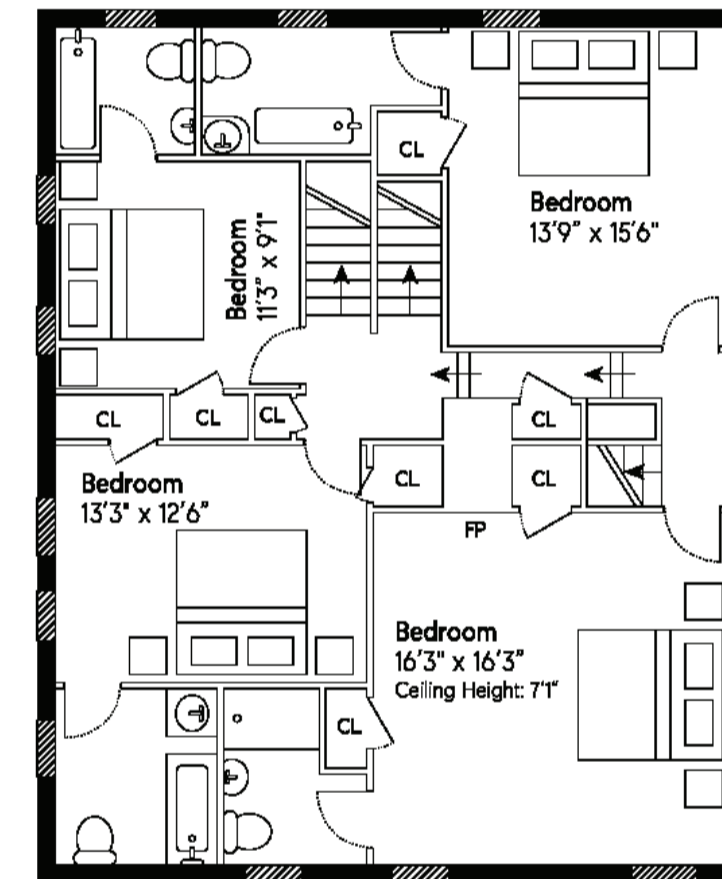

First Floor

Third Floor
Ceiling Height: 9'

Second Floor
Ceiling Height: 7'1"

First Floor: 2,000± sf
 First Floor Out: 788± sf
 Second Floor Int: 1,100± sf
 Third Floor: 900± sf
 Pool: 600± sf
 Pool House: 266± sf
 Garage: 240± sf
 Total Int: 4,506± sf
 Total Out: 1,388± sf
 Total: 5,894± sf

117 Egypt Lane, East Hampton

First Floor

First Floor

First Floor: 2,000± sf
 First Floor Out: 788± sf
 Pool: 600± sf
 Pool House: 266± sf
 Garage: 240± sf

117 Egypt Lane, East Hampton

**Brown
 Harris
 Stevens**

Second Floor

Second Floor Int: 1,100± sf

117 Egypt Lane, East Hampton

**Brown
Harris
Stevens**

Third Floor

Third Floor Int: 900± sf

117 Egypt Lane, East Hampton

**Brown
Harris
Stevens**