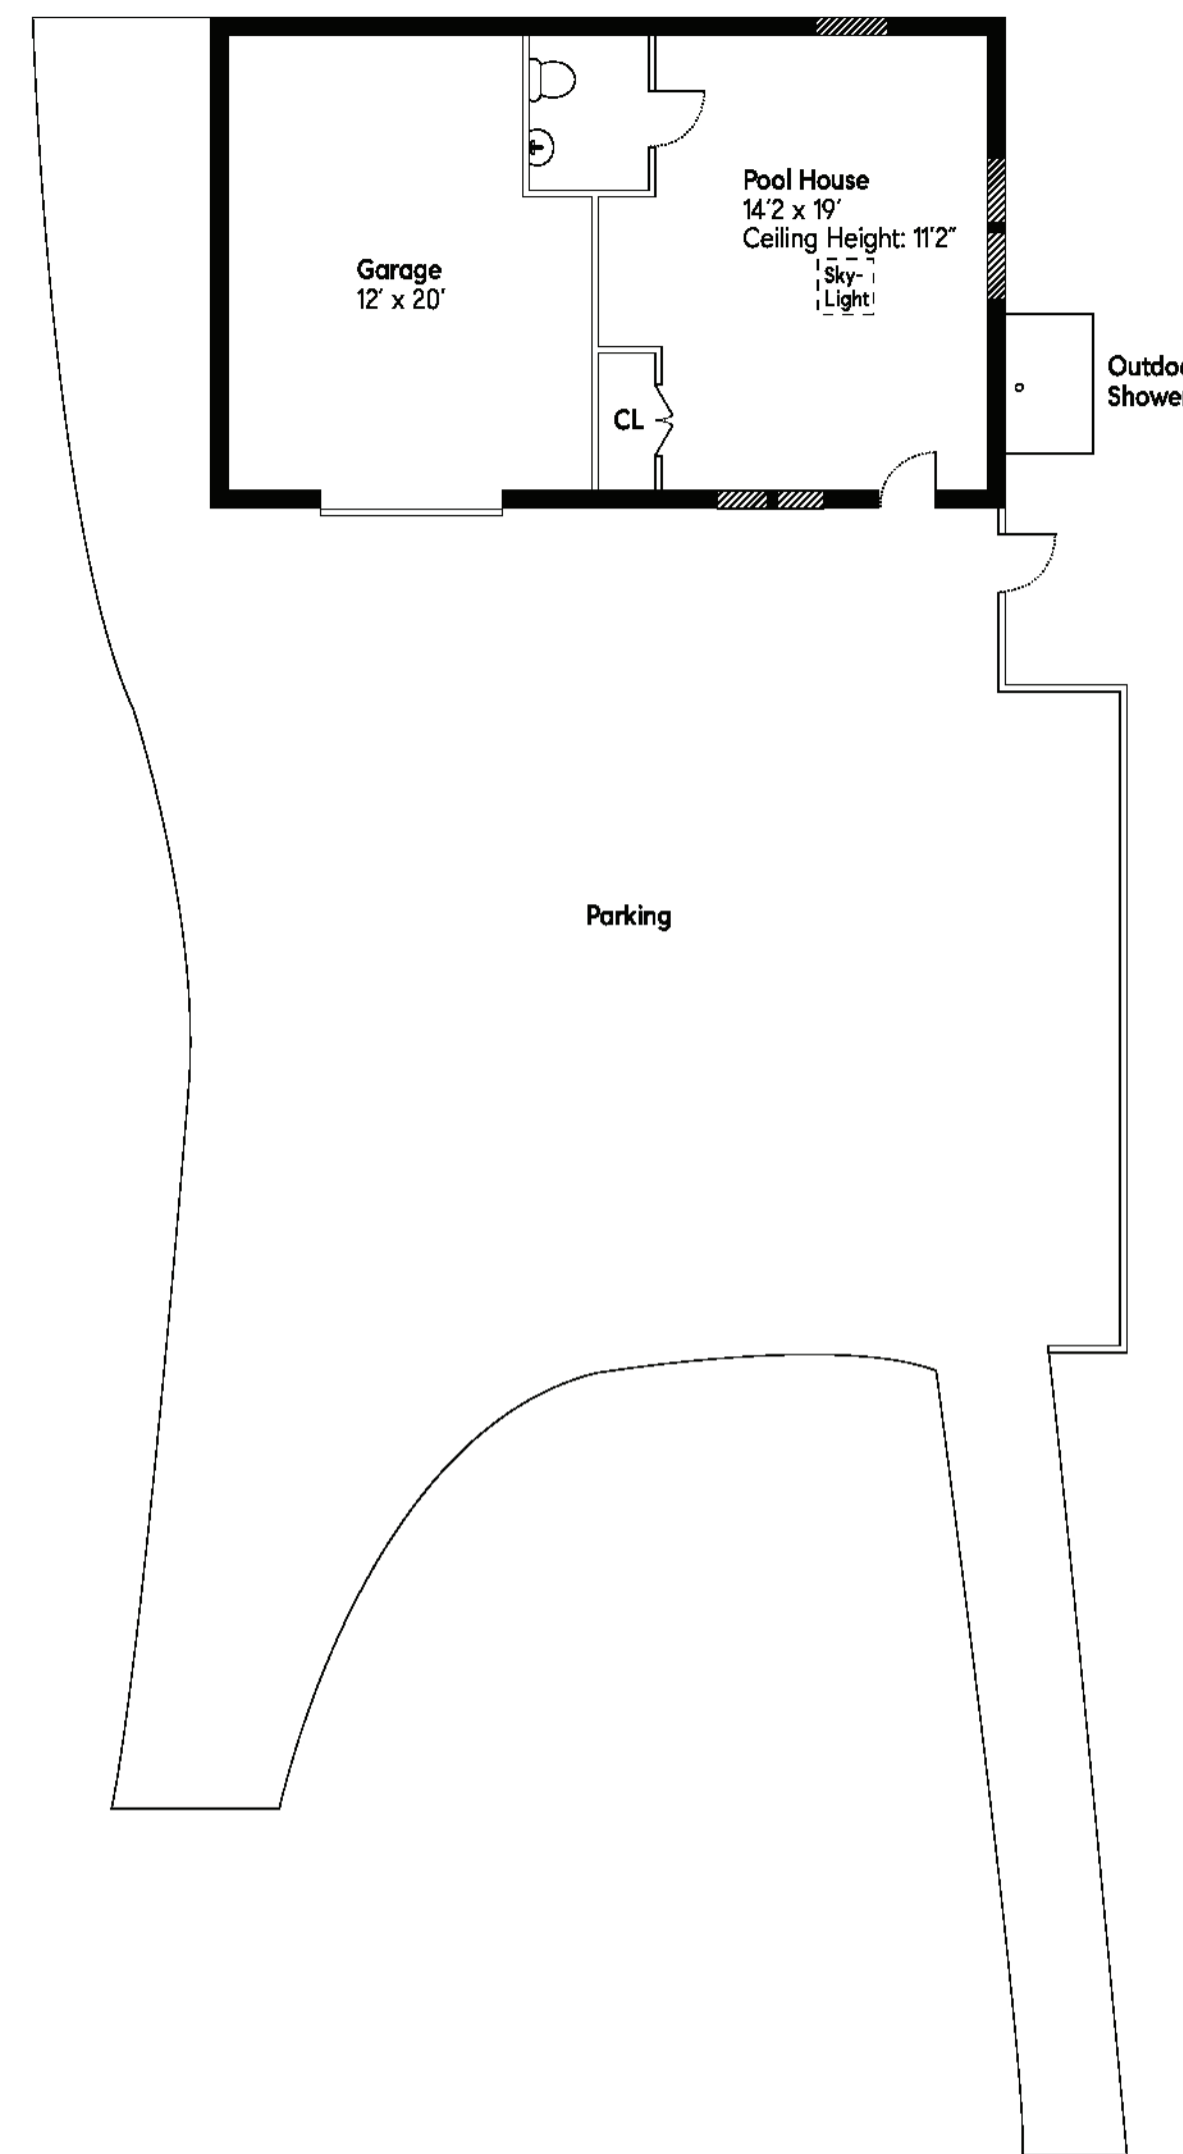

First Floor

Third Floor
Ceiling Height: 9'

Second Floor
Ceiling Height: 7'1"

First Floor: 2,000± sf
 First Floor Out: 788± sf
 Second Floor Int: 1,100± sf
 Third Floor: 900± sf
 Pool: 600± sf
 Pool House: 266± sf
 Garage: 240± sf
 Total Int: 4,506± sf
 Total Out: 1,388± sf
 Total: 5,894± sf

117 Egypt Lane, East Hampton

First Floor

First Floor

First Floor: 2,000± sf
 First Floor Out: 788± sf
 Pool: 600± sf
 Pool House: 266± sf
 Garage: 240± sf

117 Egypt Lane, East Hampton

**Brown
 Harris
 Stevens**

Second Floor

Second Floor Int: 1,100± sf

117 Egypt Lane, East Hampton

**Brown
Harris
Stevens**

Third Floor

Third Floor Int: 900± sf

117 Egypt Lane, East Hampton

**Brown
Harris
Stevens**