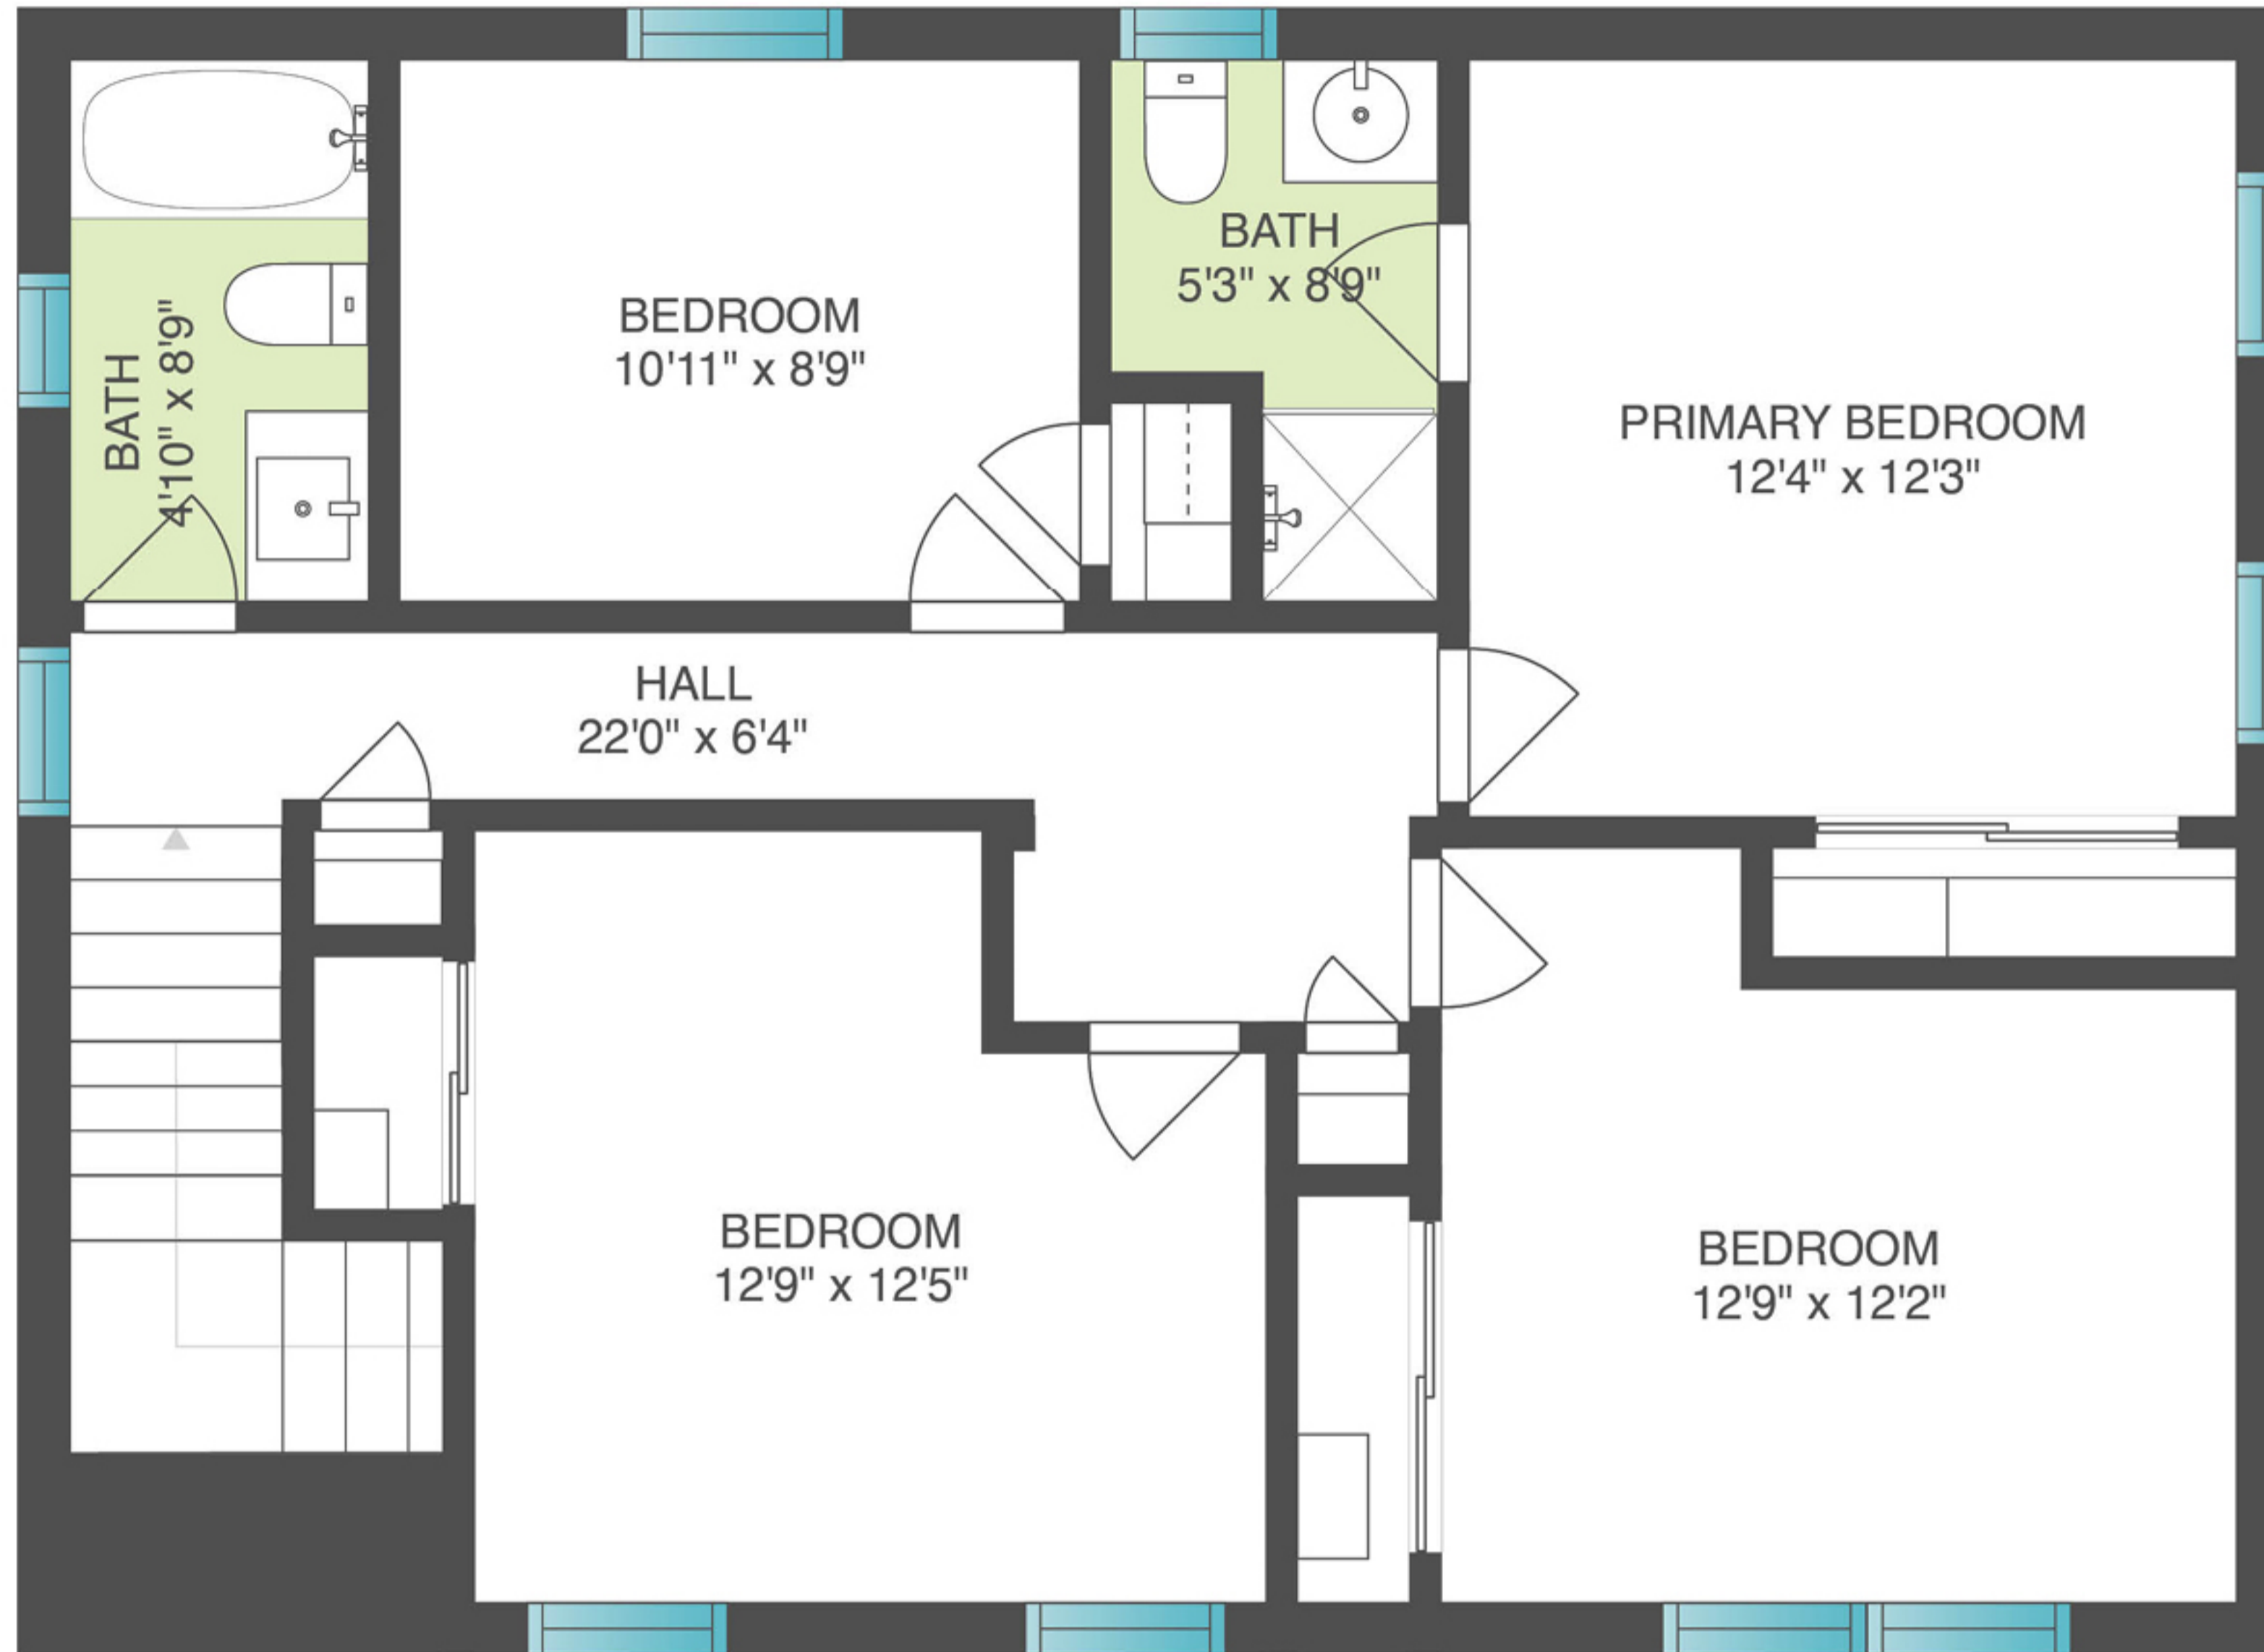

FIRST FLOOR

First Floor: 798± sf

50 Harbor View Drive, East Hampton

SECOND FLOOR

Second Floor: 867± sf

50 Harbor View Drive, East Hampton

**Brown
Harris
Stevens**

LOWER LEVEL

Lower Level: 779± sf

50 Harbor View Drive, East Hampton

**Brown
Harris
Stevens**

FIRST FLOOR

Interior:
 Lower Level: 779± sf
 First Floor: 798± sf
 Second Floor: 867± sf
 Total: 2,444± sf
 Exterior:
 Patio: 940± sf

SECOND FLOOR

LOWER LEVEL

50 Harbor View Drive, East Hampton