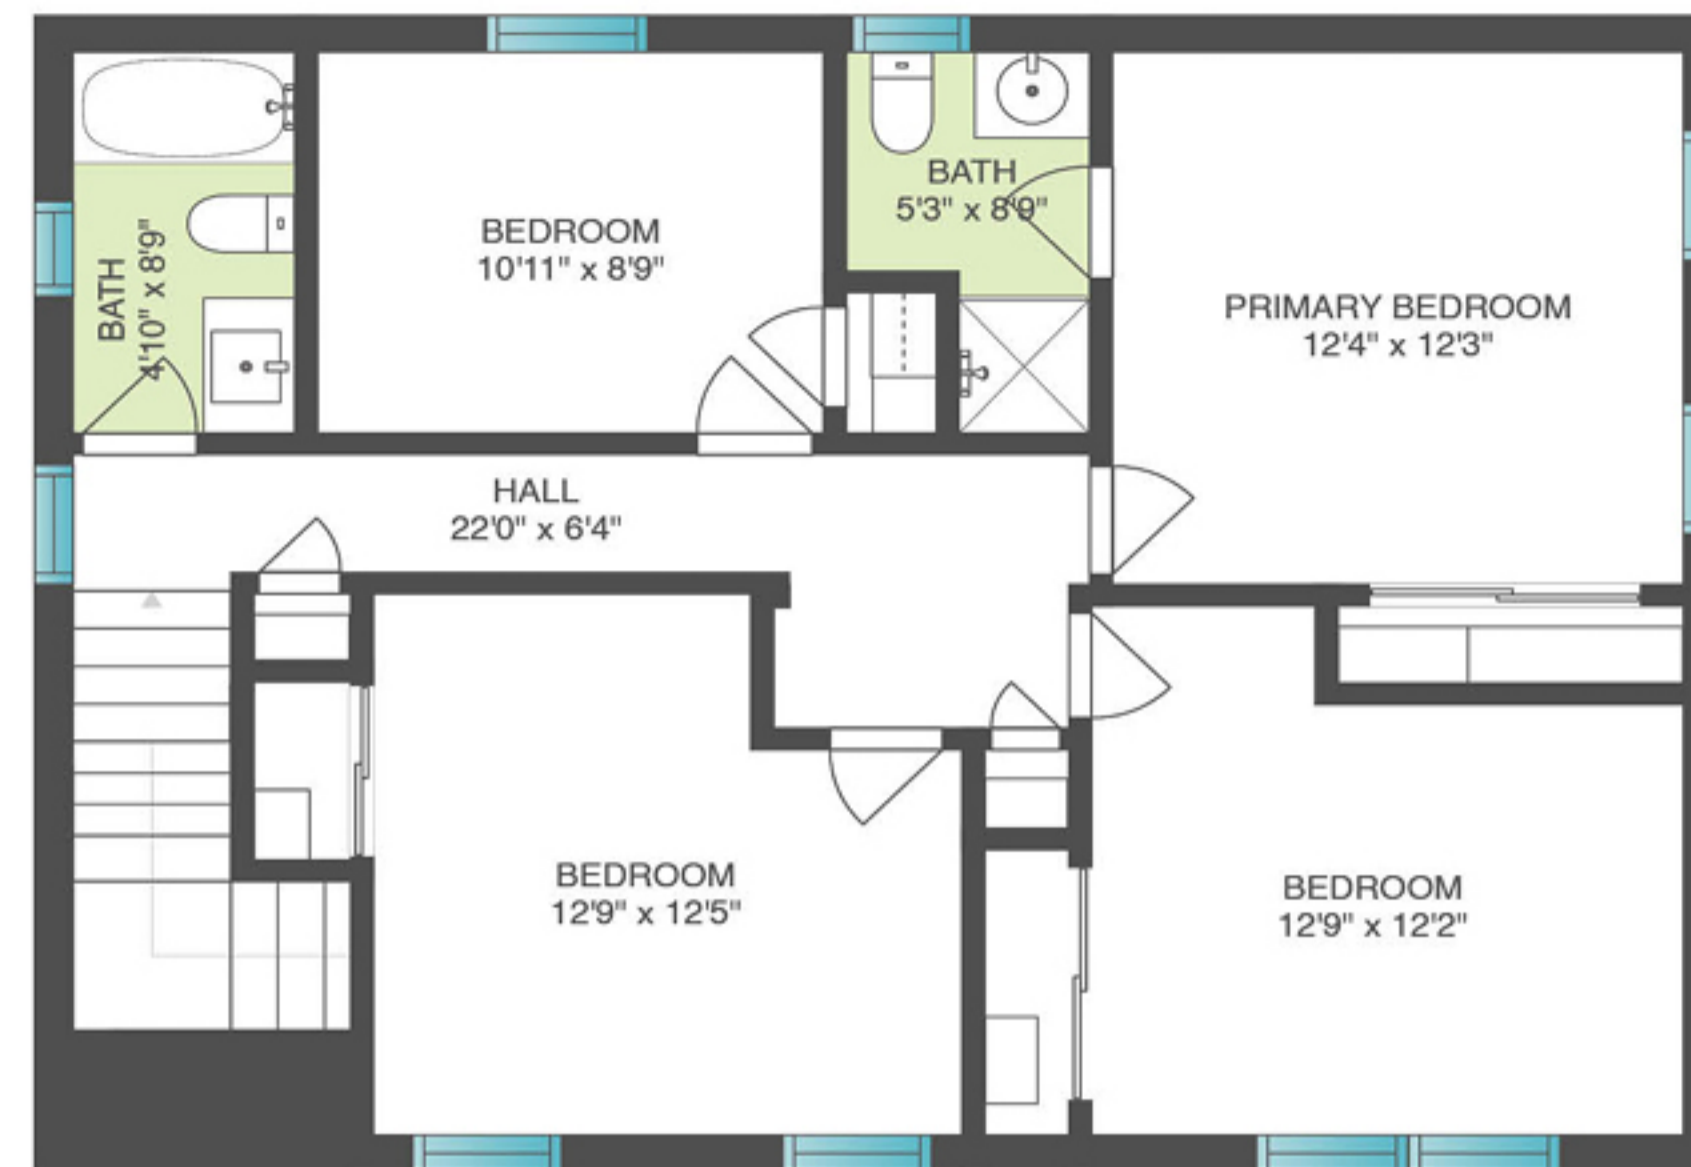

FIRST FLOOR

First Floor: 798± sf

50 Harbor View Drive, East Hampton

SECOND FLOOR

Second Floor: 867± sf

50 Harbor View Drive, East Hampton

**Brown
Harris
Stevens**

LOWER LEVEL

Lower Level: 779± sf

50 Harbor View Drive, East Hampton

**Brown
Harris
Stevens**

FIRST FLOOR

Interior:
 Lower Level: 779± sf
 First Floor: 798± sf
 Second Floor: 867± sf
 Total: 2,444± sf
 Exterior:
 Patio: 940± sf

SECOND FLOOR

LOWER LEVEL

50 Harbor View Drive, East Hampton