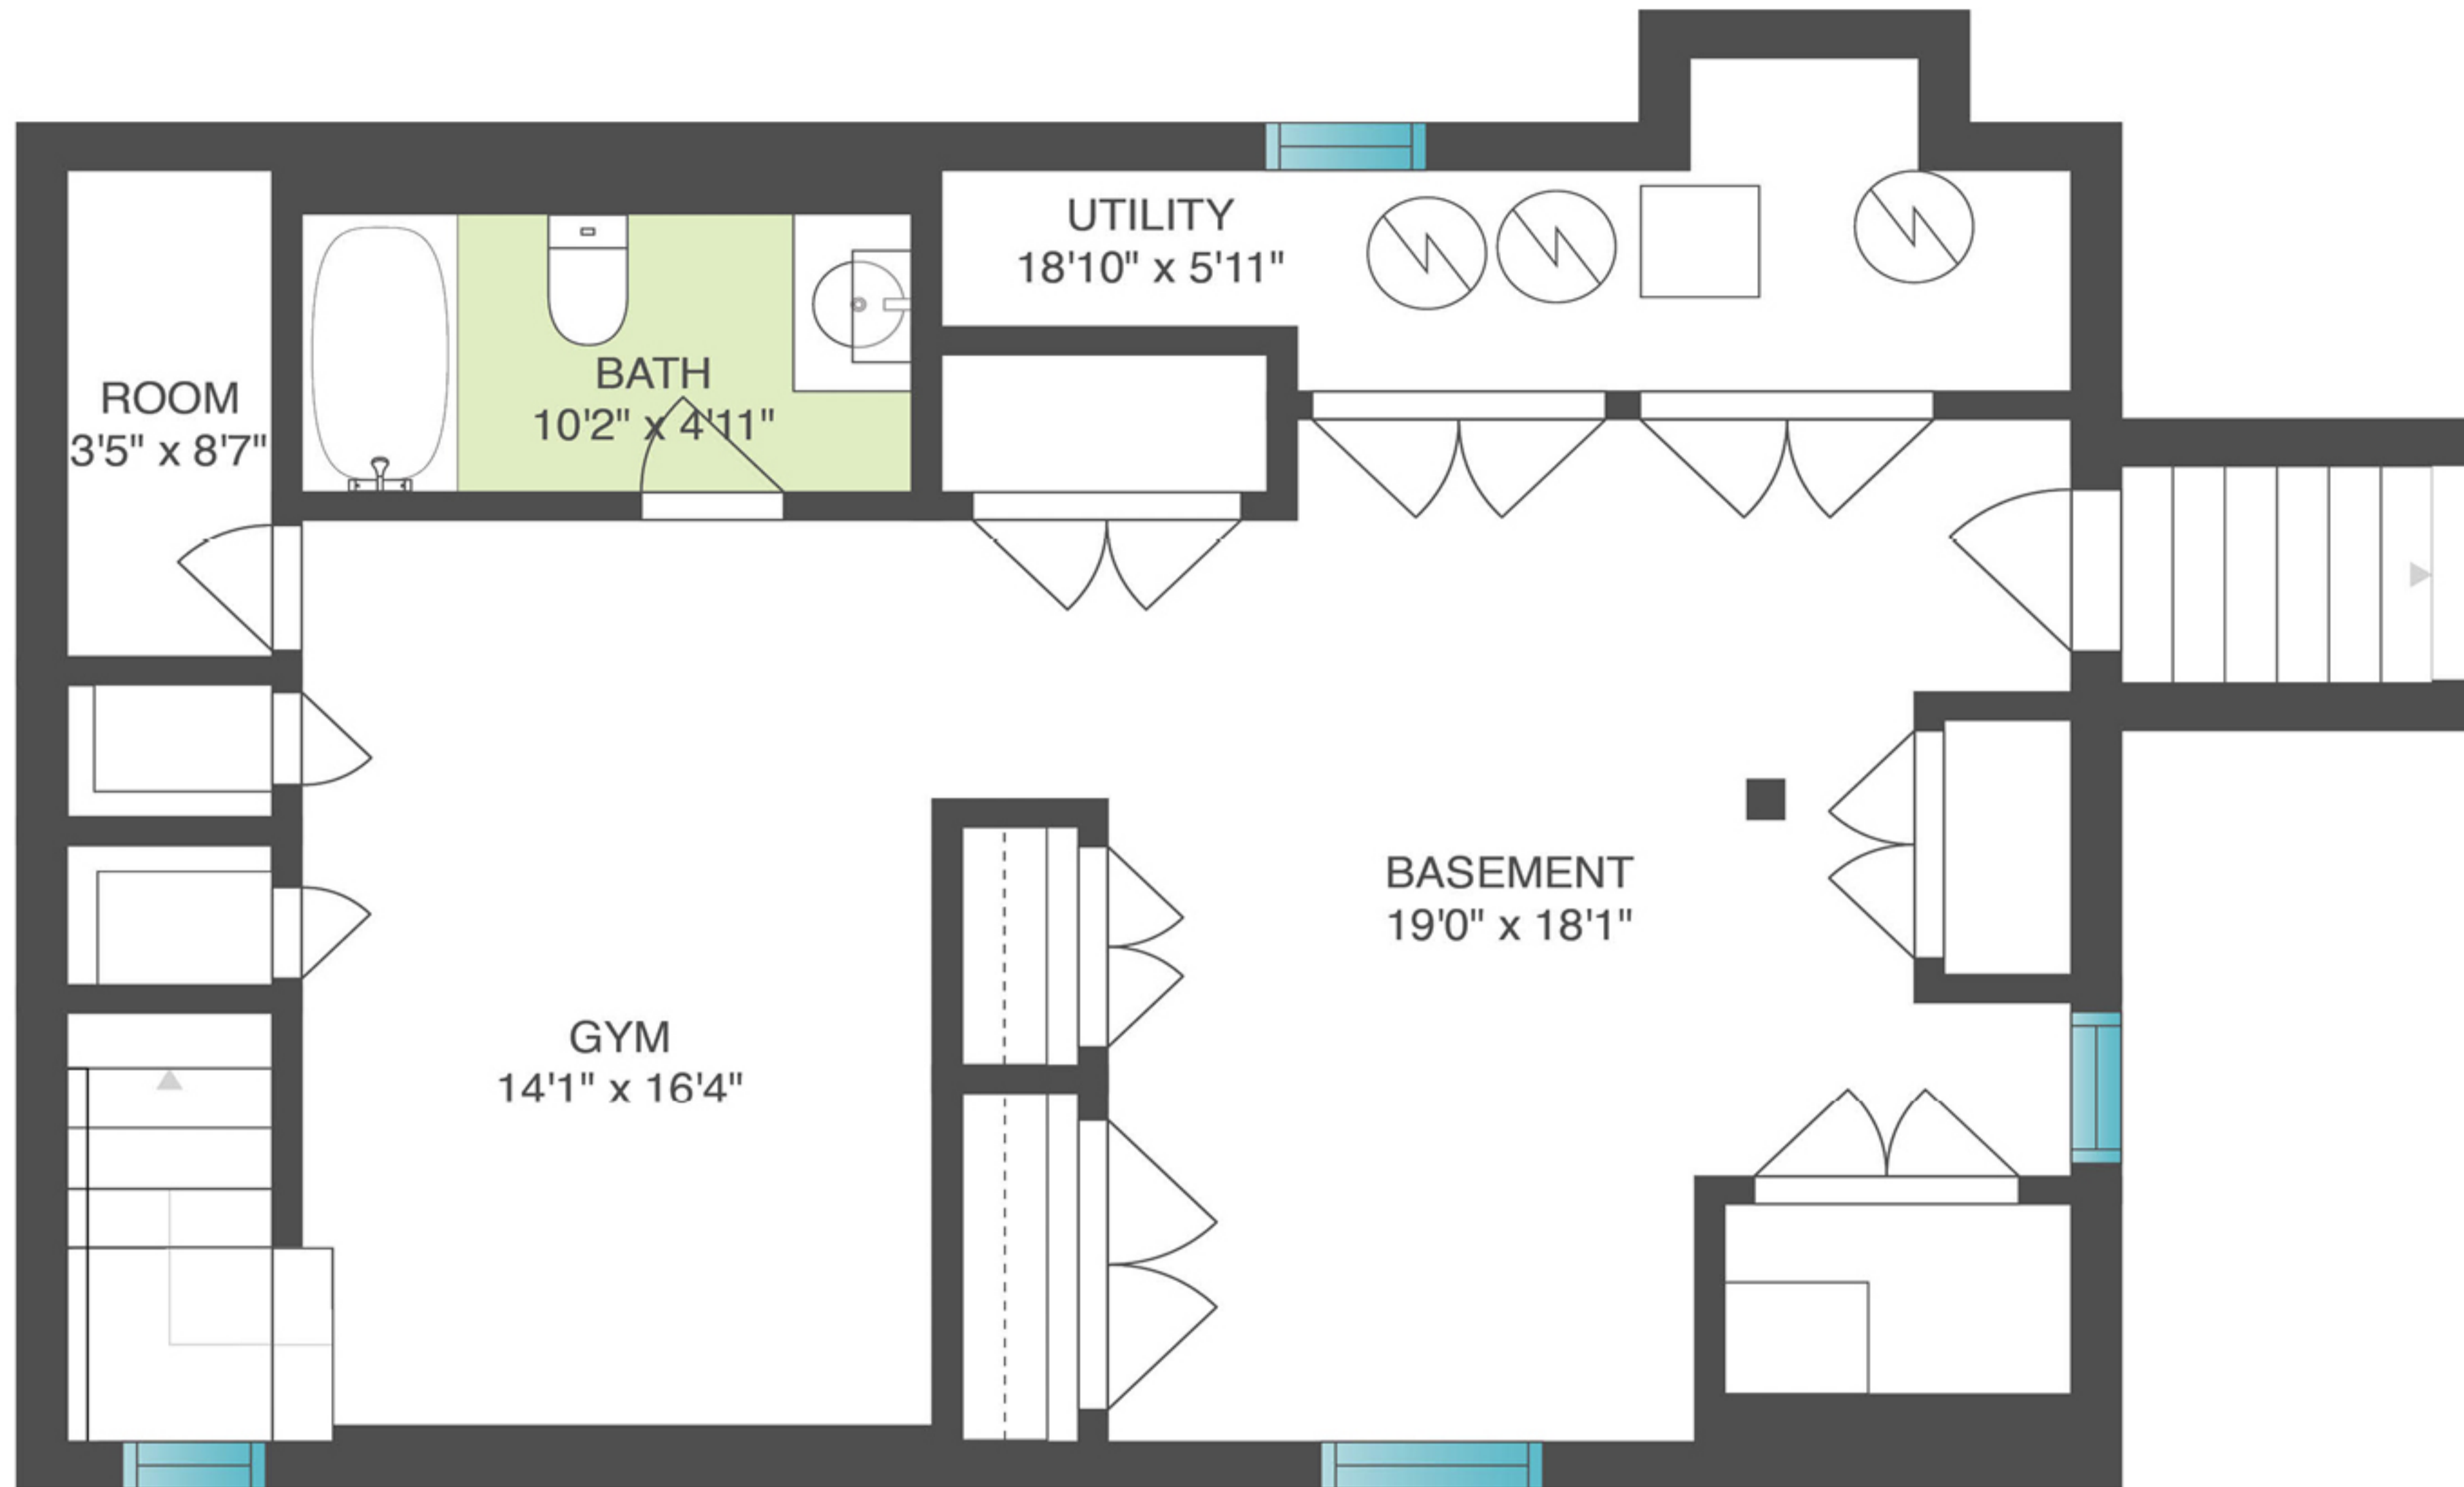

FIRST FLOOR

First Floor: 798± sf

50 Harbor View Drive, East Hampton

SECOND FLOOR

Second Floor: 867± sf

50 Harbor View Drive, East Hampton

**Brown
Harris
Stevens**

LOWER LEVEL

Lower Level: 779± sf

50 Harbor View Drive, East Hampton

**Brown
Harris
Stevens**

FIRST FLOOR

Interior:
 Lower Level: 779± sf
 First Floor: 798± sf
 Second Floor: 867± sf
 Total: 2,444± sf
 Exterior:
 Patio: 940± sf

SECOND FLOOR

LOWER LEVEL

50 Harbor View Drive, East Hampton