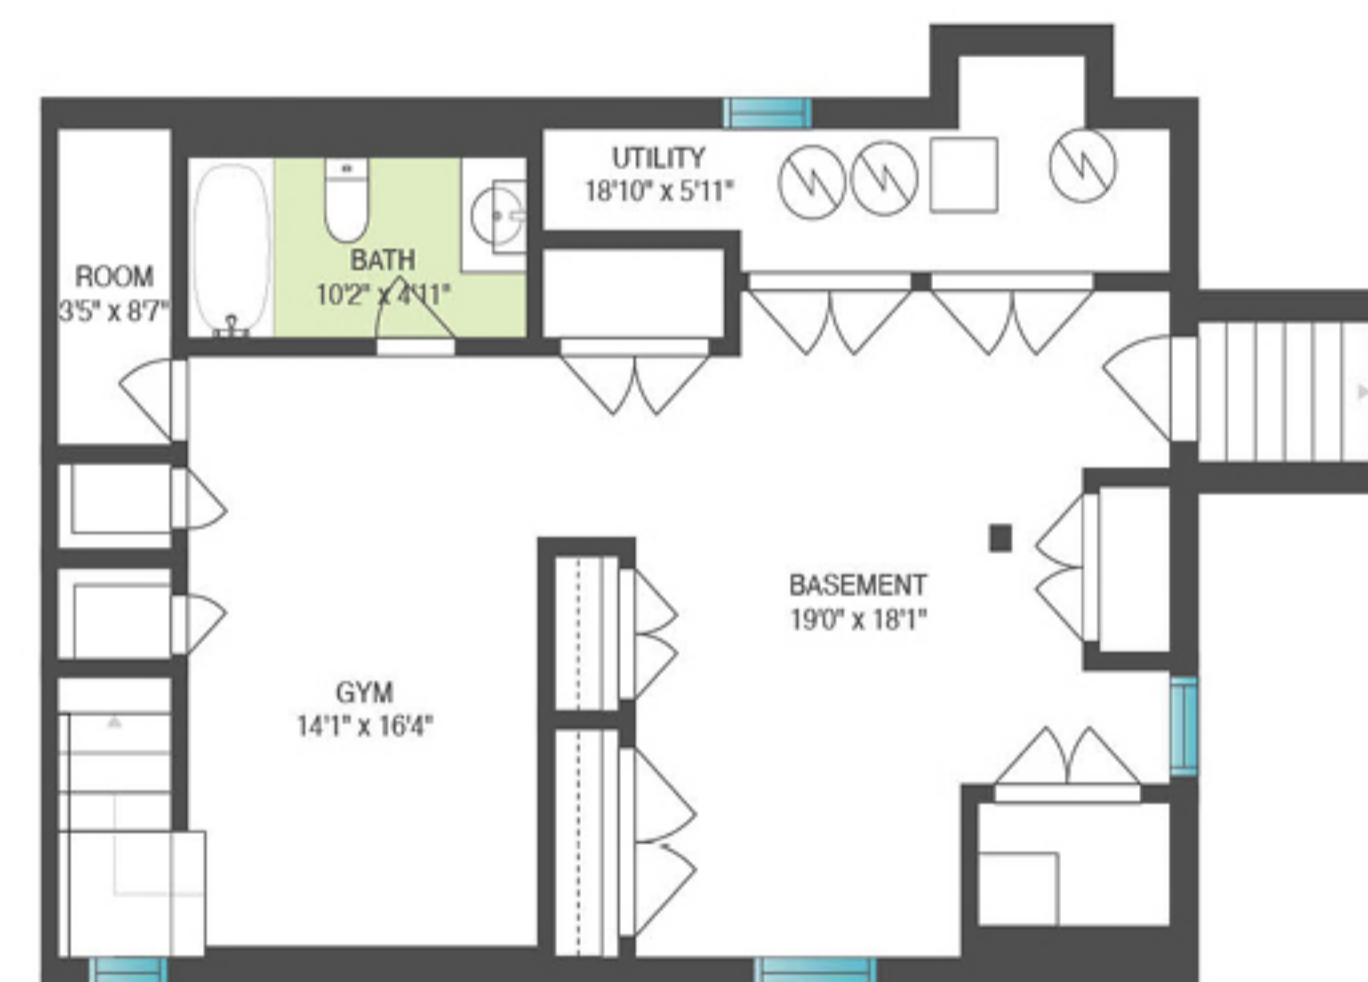

FIRST FLOOR

First Floor: 798± sf

50 Harbor View Drive, East Hampton

SECOND FLOOR

Second Floor: 867± sf

50 Harbor View Drive, East Hampton

**Brown
Harris
Stevens**

LOWER LEVEL

Lower Level: 779± sf

50 Harbor View Drive, East Hampton

**Brown
Harris
Stevens**

FIRST FLOOR

Interior:
 Lower Level: 779± sf
 First Floor: 798± sf
 Second Floor: 867± sf
 Total: 2,444± sf
 Exterior:
 Patio: 940± sf

SECOND FLOOR

LOWER LEVEL

50 Harbor View Drive, East Hampton