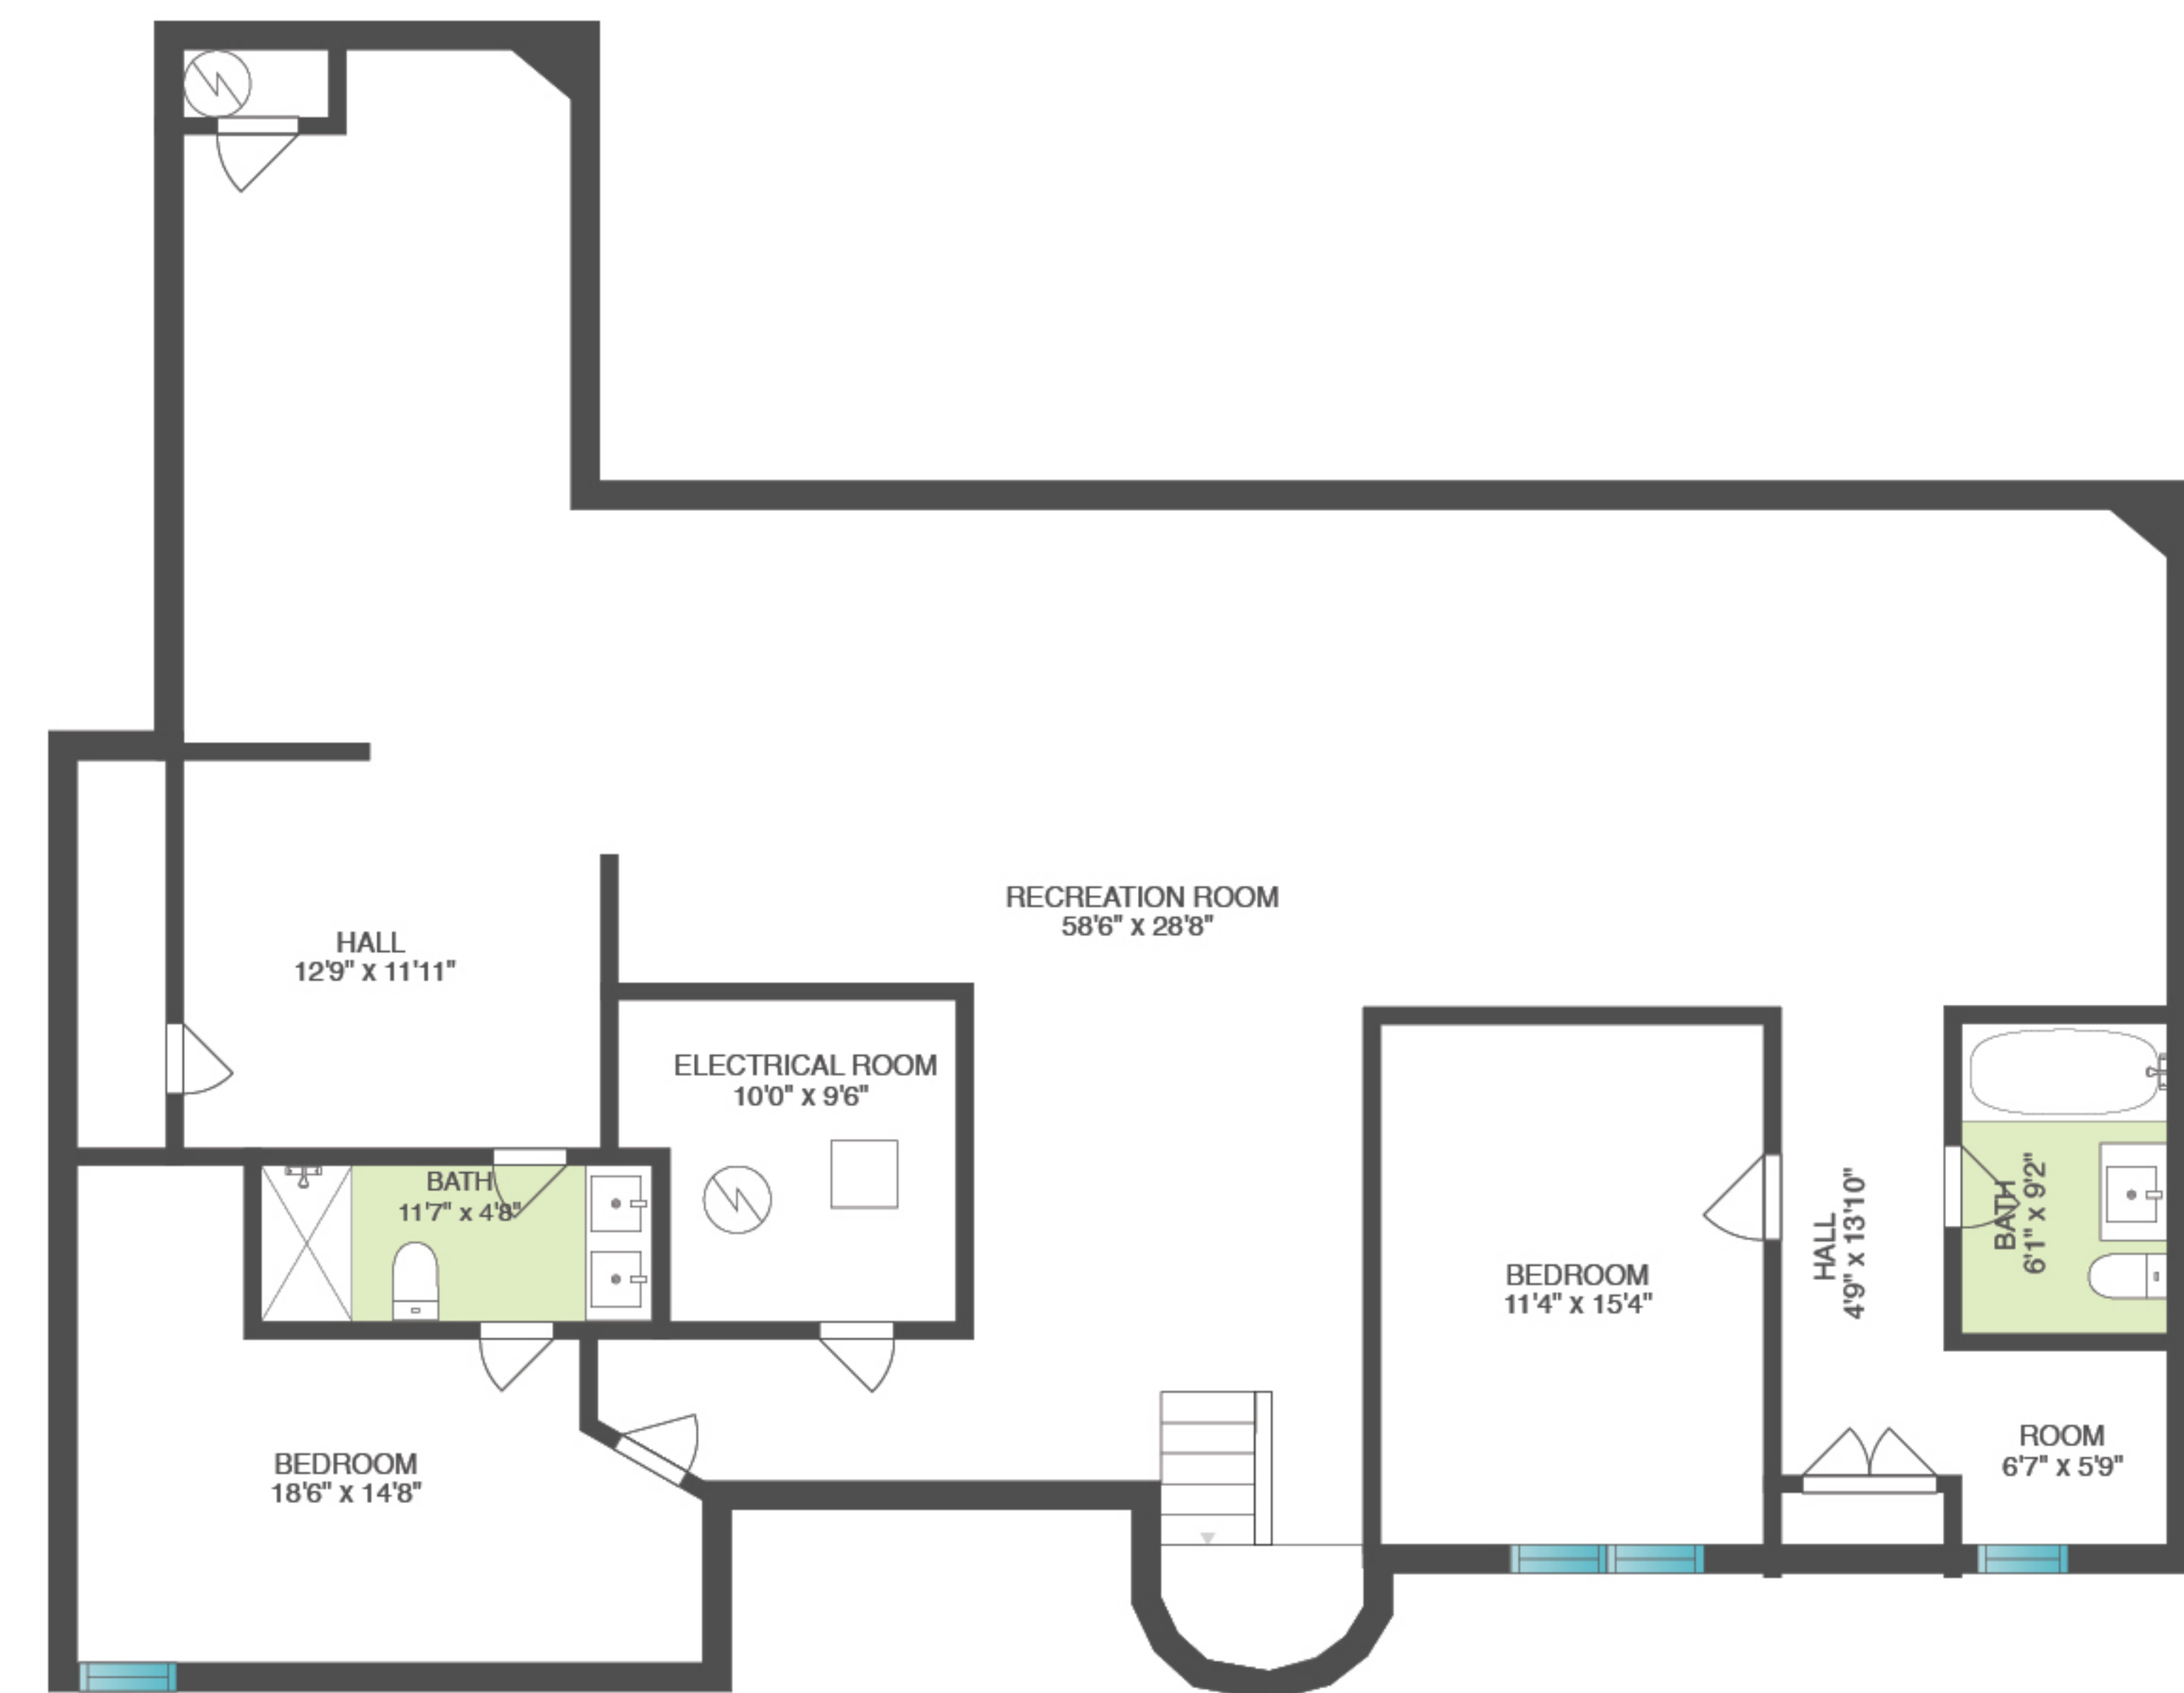

Deck: 1,343± sq. ft.

Garage: 251± sq. ft.

Patio: 1,347± sq. ft.

SECOND FLOOR

Scale in feet. Dimensions are approximate. All information contained herein is gathered from sources we believe to be reliable.

Second Floor: 286± sq. ft.

Total: 4,571± sq. ft.

Exterior:

Deck: 1,343± sq. ft.

Garage: 251± sq. ft.

Patio: 1,347± sq. ft.

LOWER LEVEL

Scale in feet. Dimensions are approximate. All information contained herein is gathered from sources we believe to be reliable.

Second Floor: 286± sq. ft.

Total: 4,571± sq. ft.

Exterior:

Deck: 1,343± sq. ft.

Garage: 251± sq. ft.

Patio: 1,347± sq. ft.

SECOND FLOOR

FIRST FLOOR

LOWER LEVEL

Scale in feet. Dimensions are approximate. All information contained herein is gathered from sources we believe to be reliable.

However, we cannot guarantee its accuracy and interested persons should rely on their own enquiries