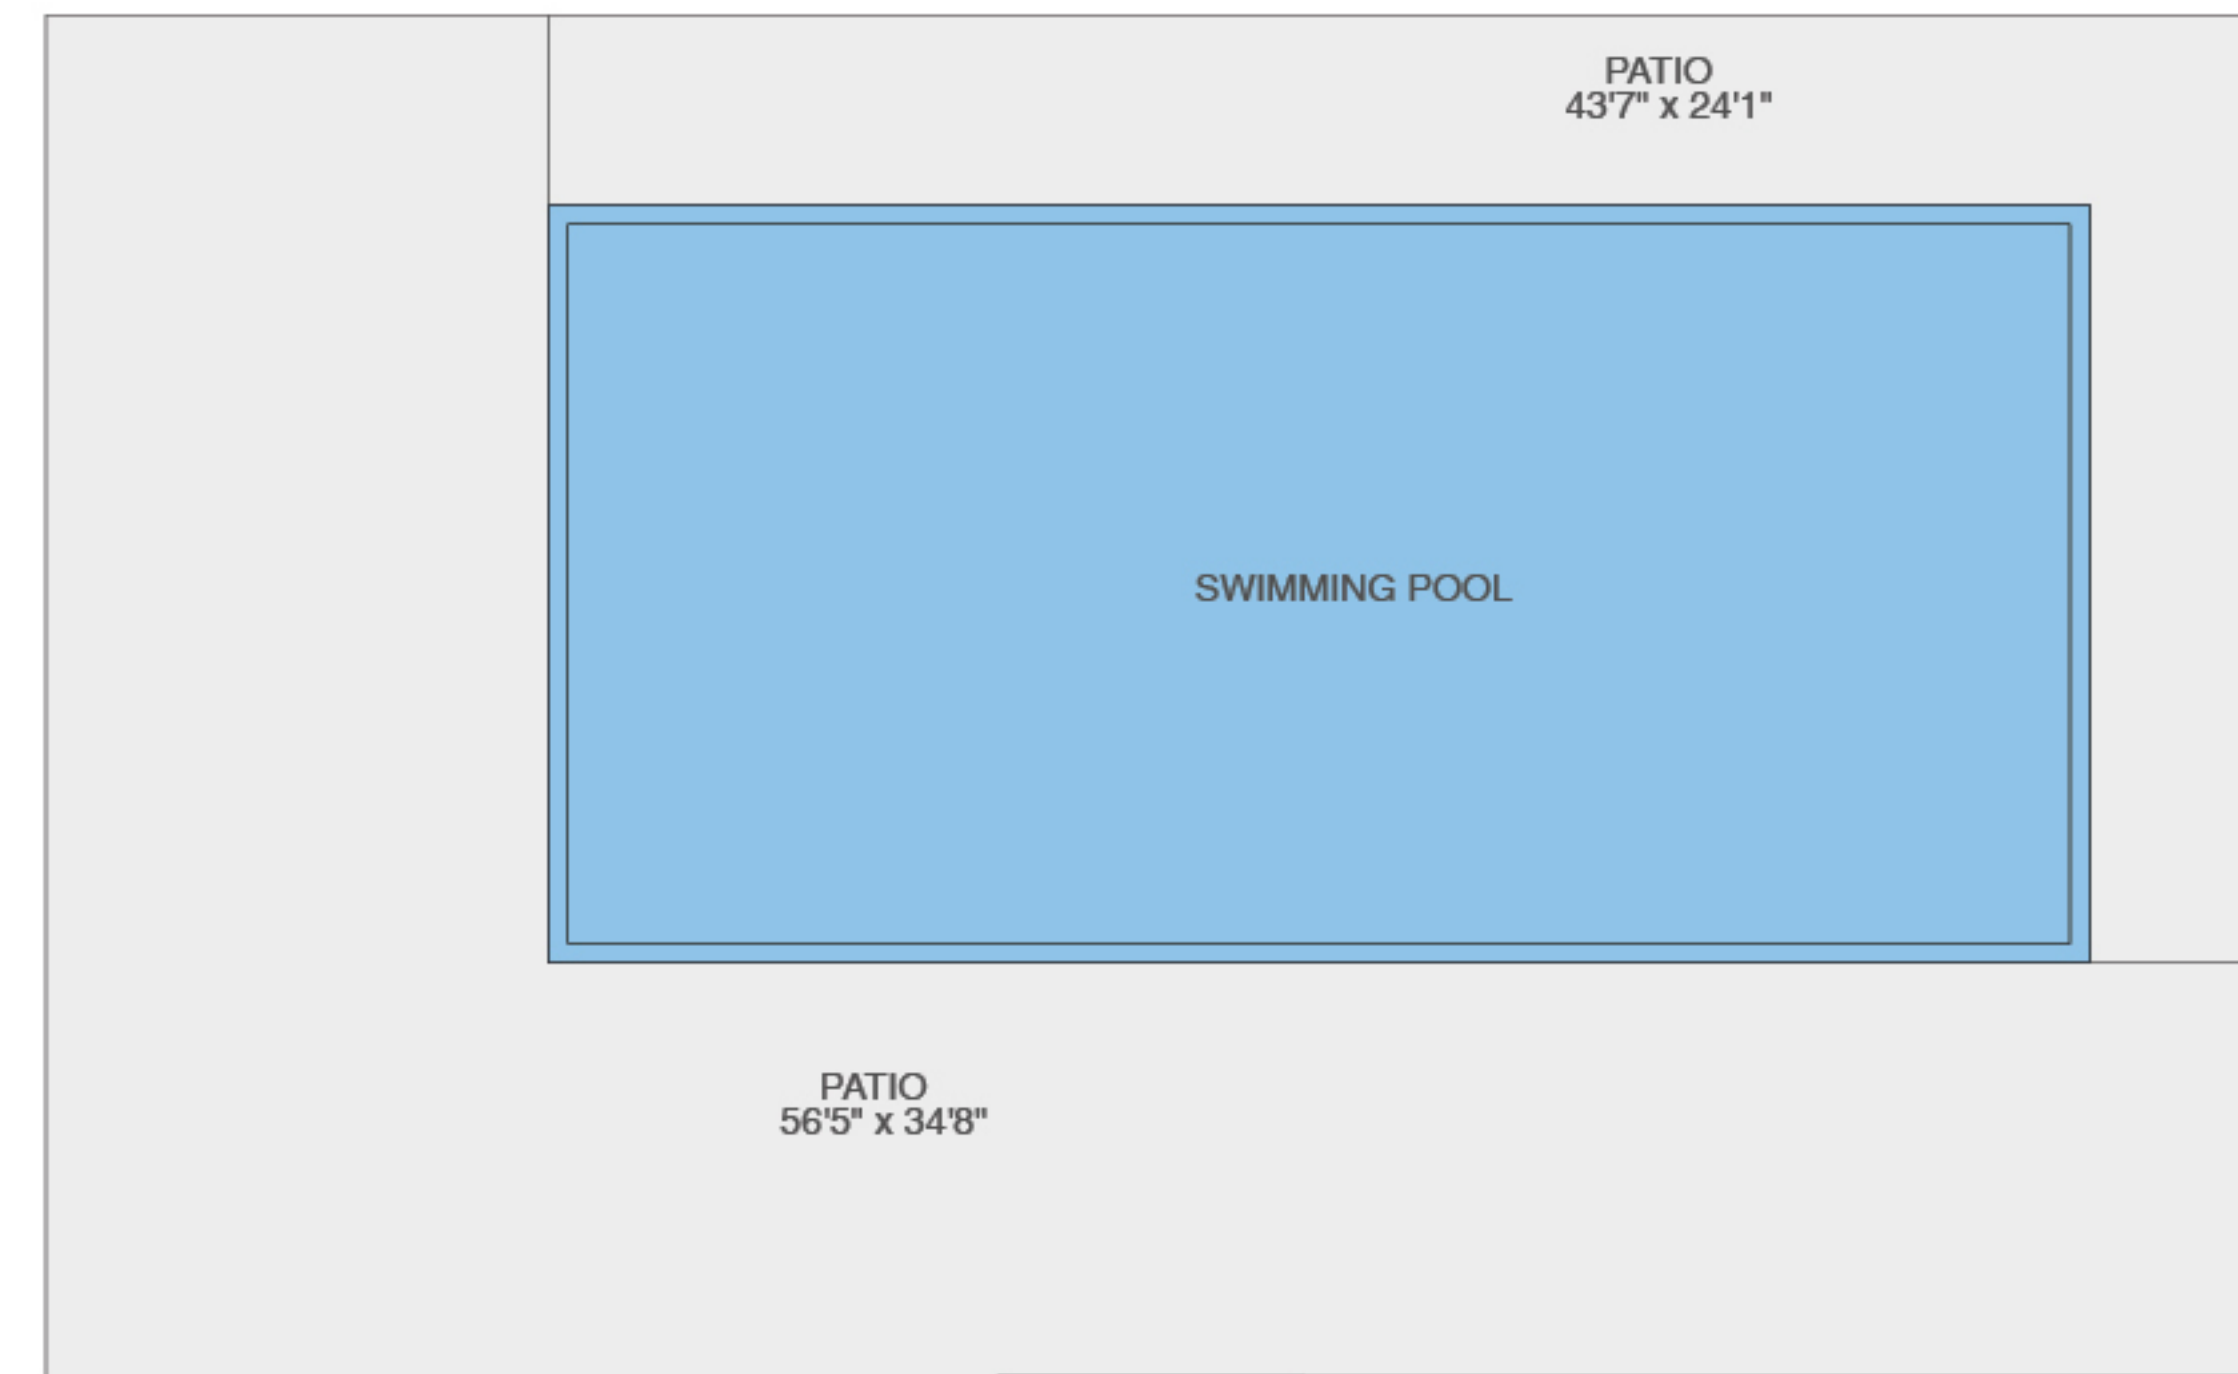

Second Floor: 286± sq. ft.

Total: 4,571± sq. ft.

Exterior:

Deck: 1,343± sq. ft.

Garage: 251± sq. ft.

Patio: 1,347± sq. ft.

LOWER LEVEL

Scale in feet. Dimensions are approximate. All information contained herein is gathered from sources we believe to be reliable.

Second Floor: 286± sq. ft.

Total: 4,571± sq. ft.

Exterior:

Deck: 1,343± sq. ft.

Garage: 251± sq. ft.

Patio: 1,347± sq. ft.

SECOND FLOOR

FIRST FLOOR