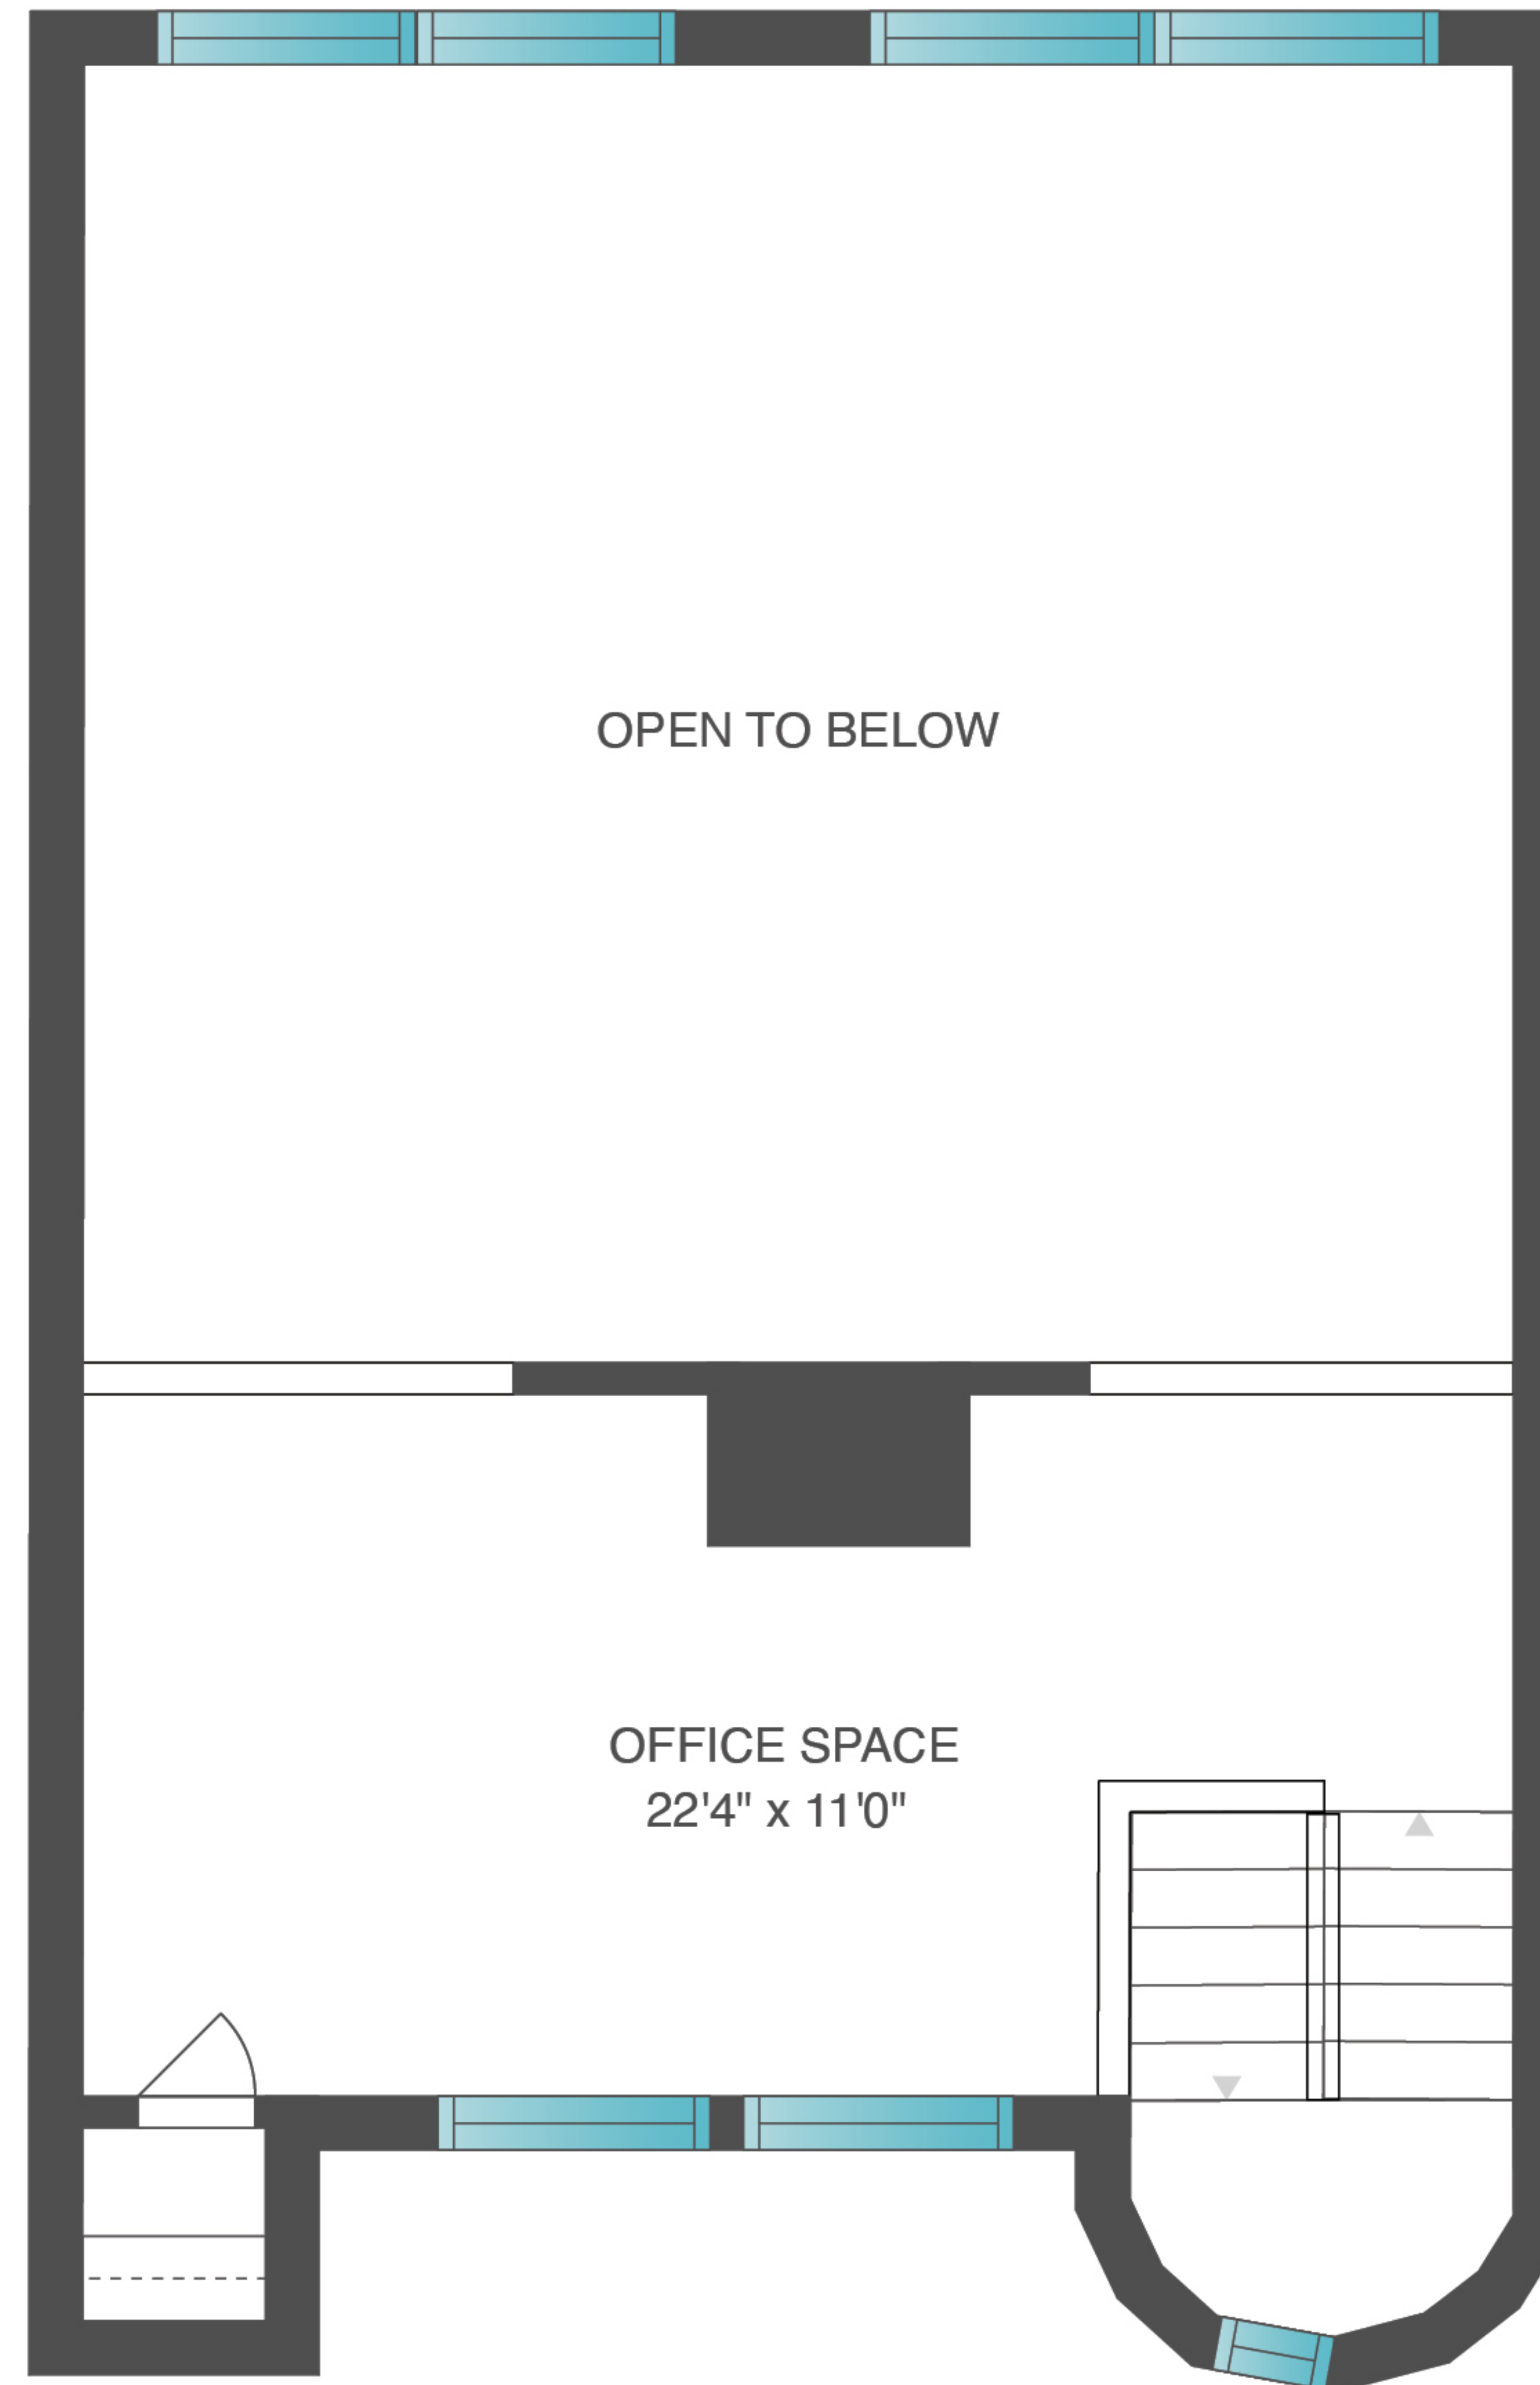

7 KETTLE CT, EAST HAMPTON

**Brown
Harris
Stevens**

Interior:

Lower Level: 2,073± sq. ft.

First Floor: 2,212± sq. ft.

Second Floor: 286± sq. ft.

Total: 4,571± sq. ft.

Exterior:

Deck: 1,343± sq. ft.

Garage: 251± sq. ft.

Patio: 1,347± sq. ft.

FIRST FLOOR

Scale in feet. Dimensions are approximate. All information contained herein is gathered from sources we believe to be reliable.

However, we cannot guarantee its accuracy and interested persons should rely on their own enquiries

Deck: 1,343± sq. ft.

Garage: 251± sq. ft.

Patio: 1,347± sq. ft.

SECOND FLOOR

Scale in feet. Dimensions are approximate. All information contained herein is gathered from sources we believe to be reliable.