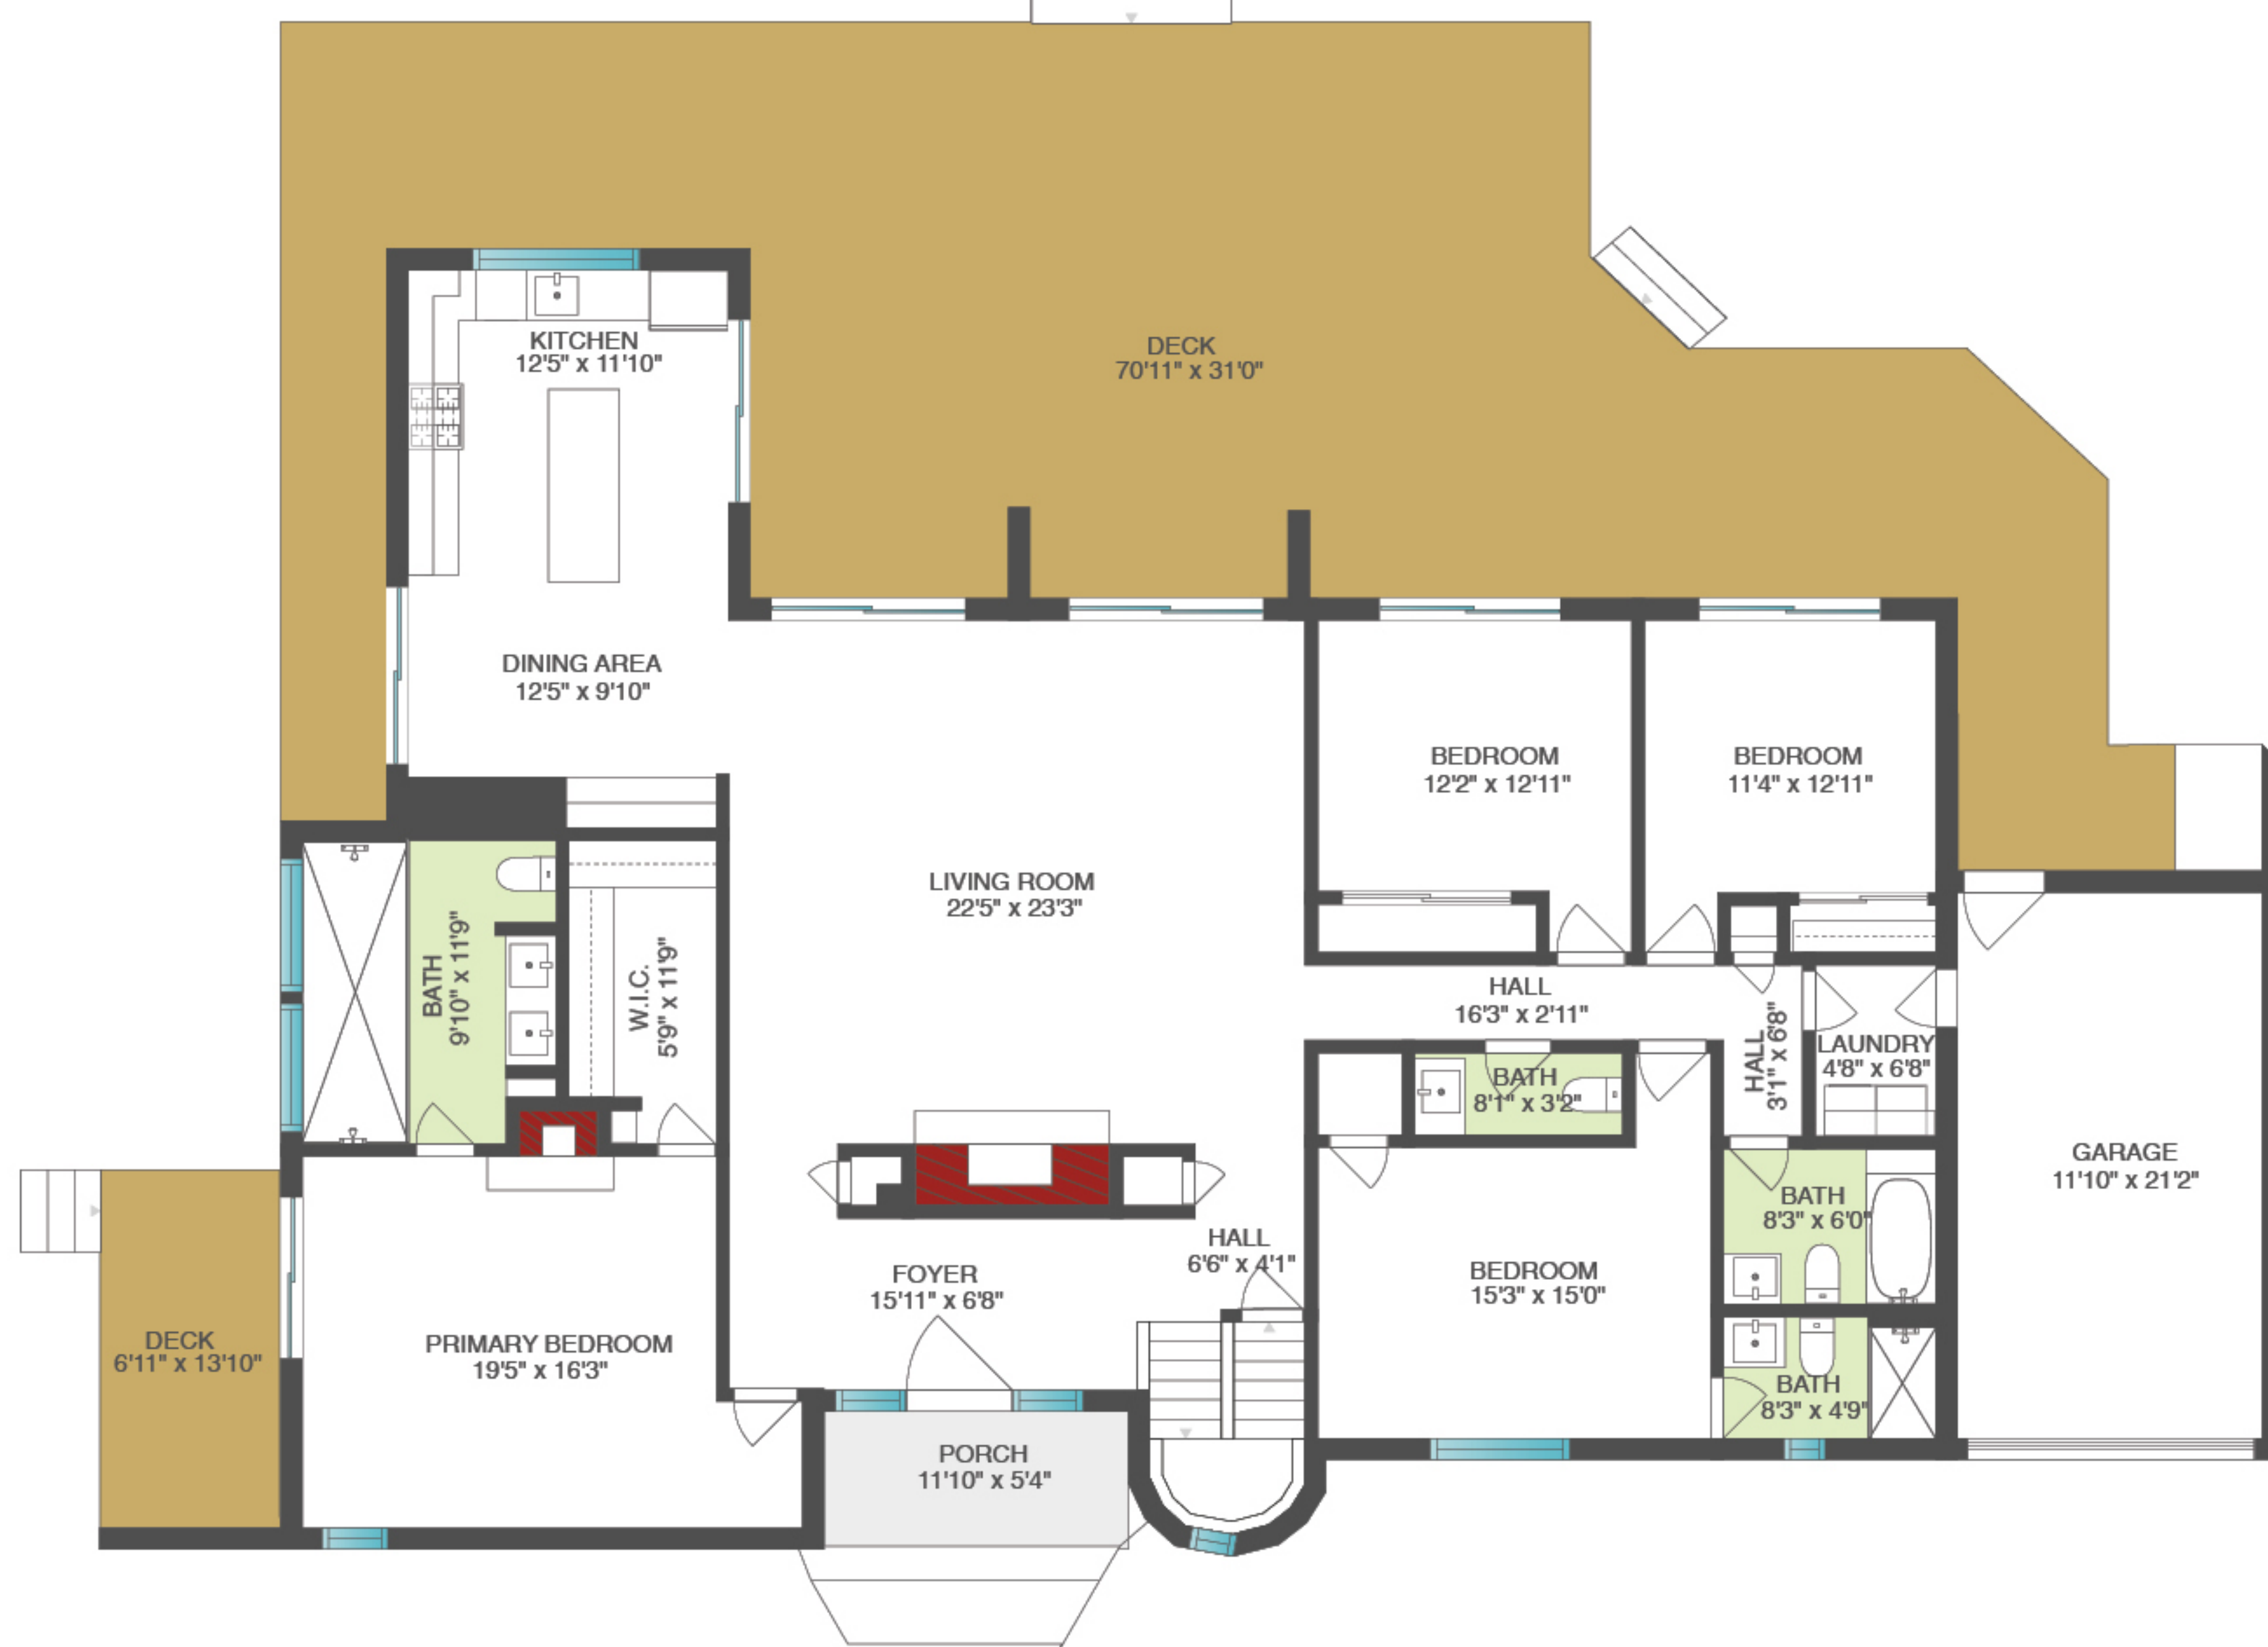

Deck: 1,343± sq. ft.

Garage: 251± sq. ft.

Patio: 1,347± sq. ft.

FIRST FLOOR

Scale in feet. Dimensions are approximate. All information contained herein is gathered from sources we believe to be reliable.

However, we cannot guarantee its accuracy and interested persons should rely on their own enquiries

Deck: 1,343± sq. ft.

Garage: 251± sq. ft.

Patio: 1,347± sq. ft.

SECOND FLOOR

Scale in feet. Dimensions are approximate. All information contained herein is gathered from sources we believe to be reliable.

Second Floor: 286± sq. ft.

Total: 4,571± sq. ft.

Exterior:

Deck: 1,343± sq. ft.

Garage: 251± sq. ft.

Patio: 1,347± sq. ft.

LOWER LEVEL

Scale in feet. Dimensions are approximate. All information contained herein is gathered from sources we believe to be reliable.

Second Floor: 286± sq. ft.

Total: 4,571± sq. ft.

Exterior:

Deck: 1,343± sq. ft.

Garage: 251± sq. ft.

Patio: 1,347± sq. ft.

SECOND FLOOR

FIRST FLOOR