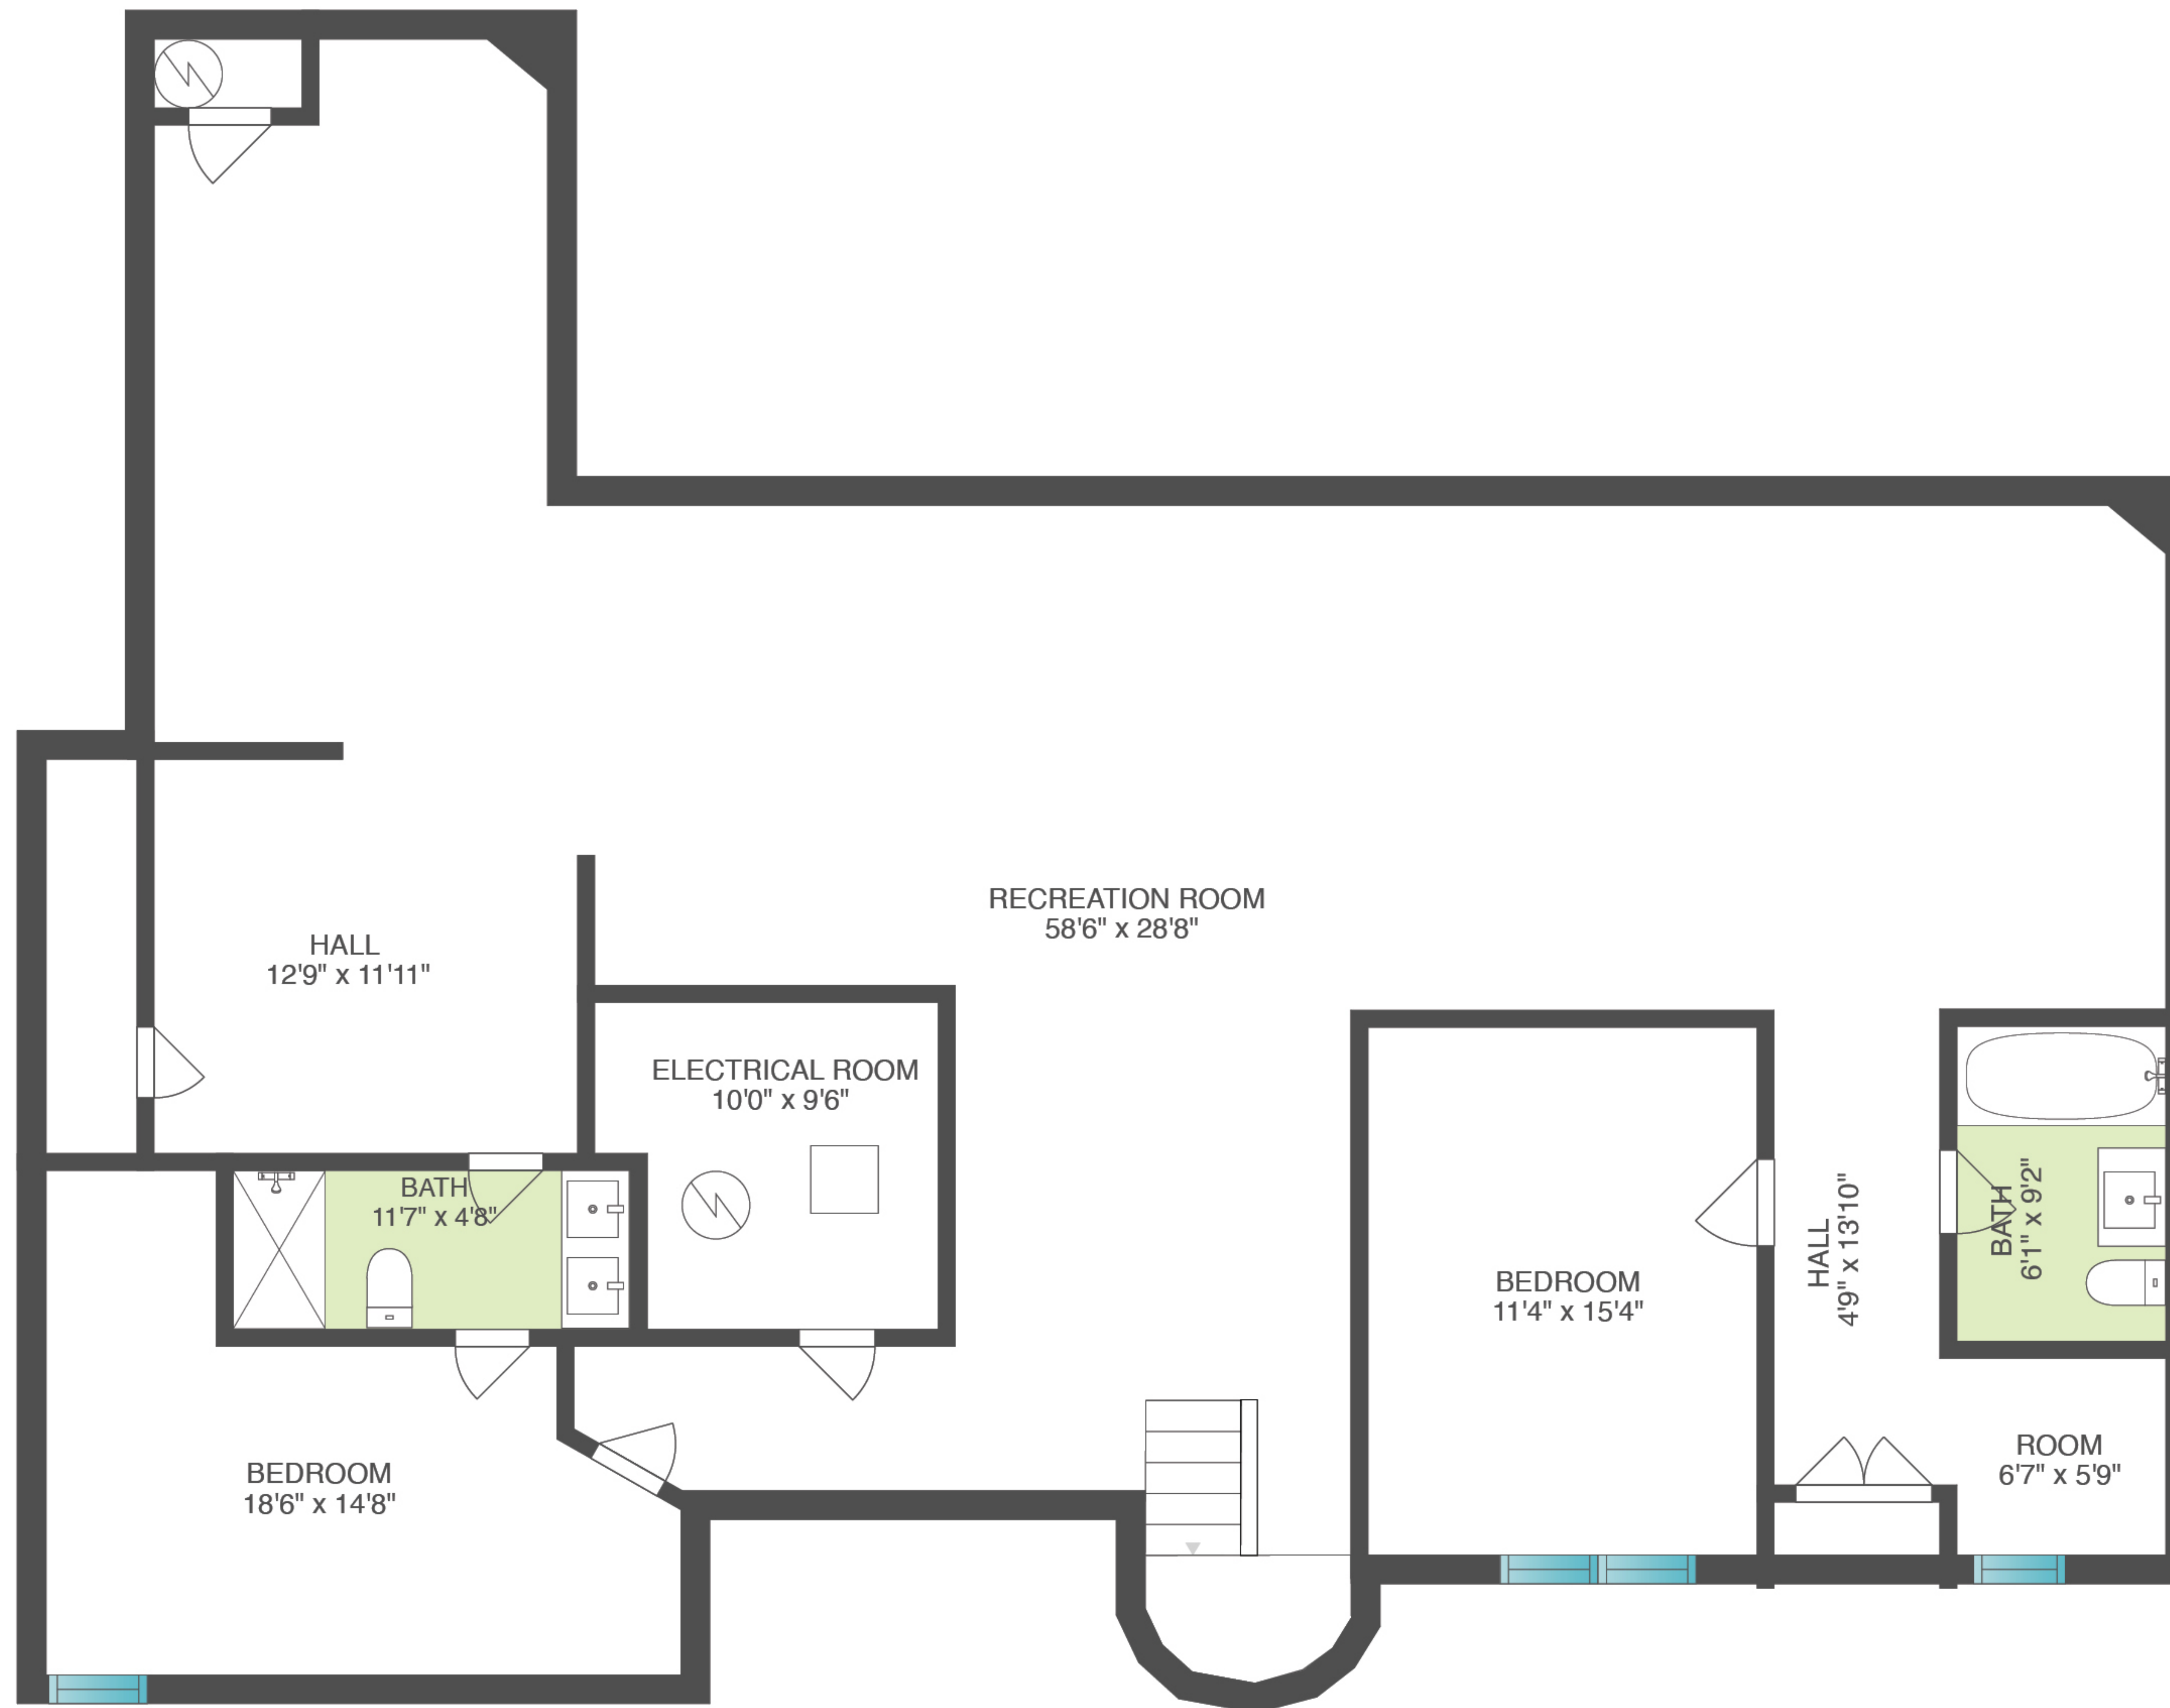

Deck: 1,343± sq. ft.

Garage: 251± sq. ft.

Patio: 1,347± sq. ft.

FIRST FLOOR

Scale in feet. Dimensions are approximate. All information contained herein is gathered from sources we believe to be reliable.

However, we cannot guarantee its accuracy and interested persons should rely on their own enquiries

Deck: 1,343± sq. ft.

Garage: 251± sq. ft.

Patio: 1,347± sq. ft.

SECOND FLOOR

Scale in feet. Dimensions are approximate. All information contained herein is gathered from sources we believe to be reliable.

Second Floor: 286± sq. ft.

Total: 4,571± sq. ft.

Exterior:

Deck: 1,343± sq. ft.

Garage: 251± sq. ft.

Patio: 1,347± sq. ft.

LOWER LEVEL

Scale in feet. Dimensions are approximate. All information contained herein is gathered from sources we believe to be reliable.