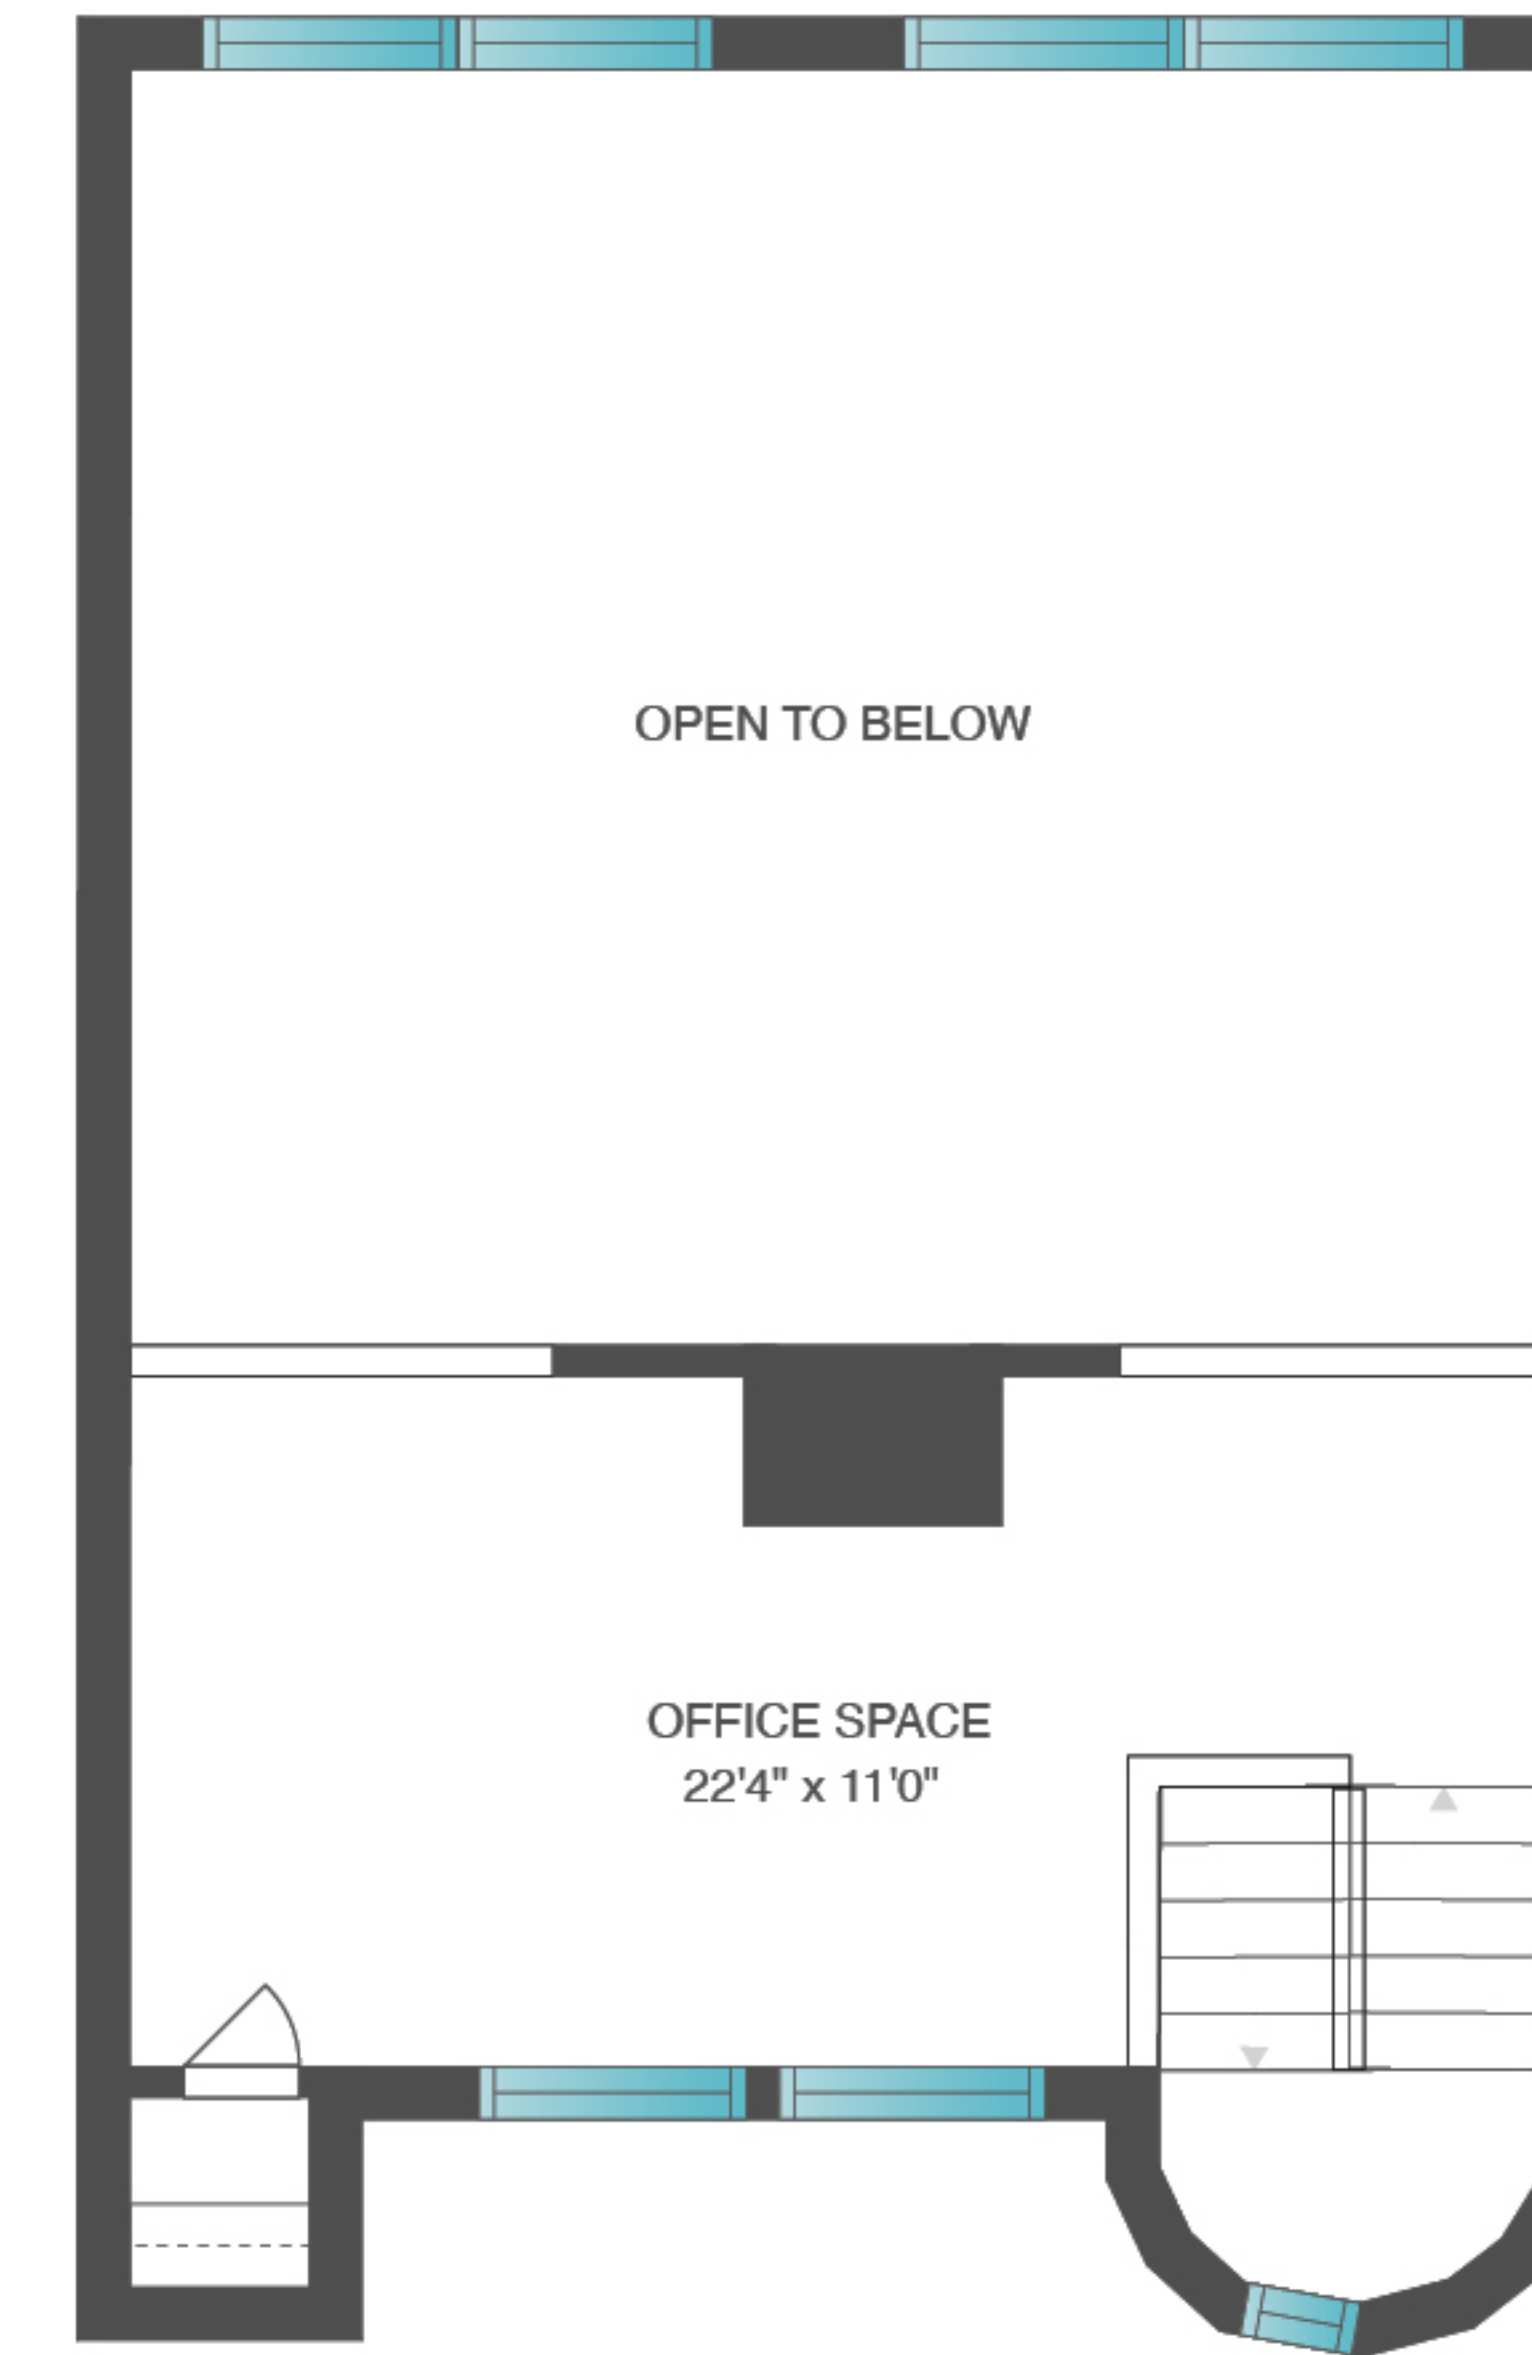

7 KETTLE CT, EAST HAMPTON

**Brown
Harris
Stevens**

Interior:

Lower Level: 2,073± sq. ft.

First Floor: 2,212± sq. ft.

Second Floor: 286± sq. ft.

Total: 4,571± sq. ft.

Exterior:

Deck: 1,343± sq. ft.

Garage: 251± sq. ft.

Patio: 1,347± sq. ft.

SECOND FLOOR