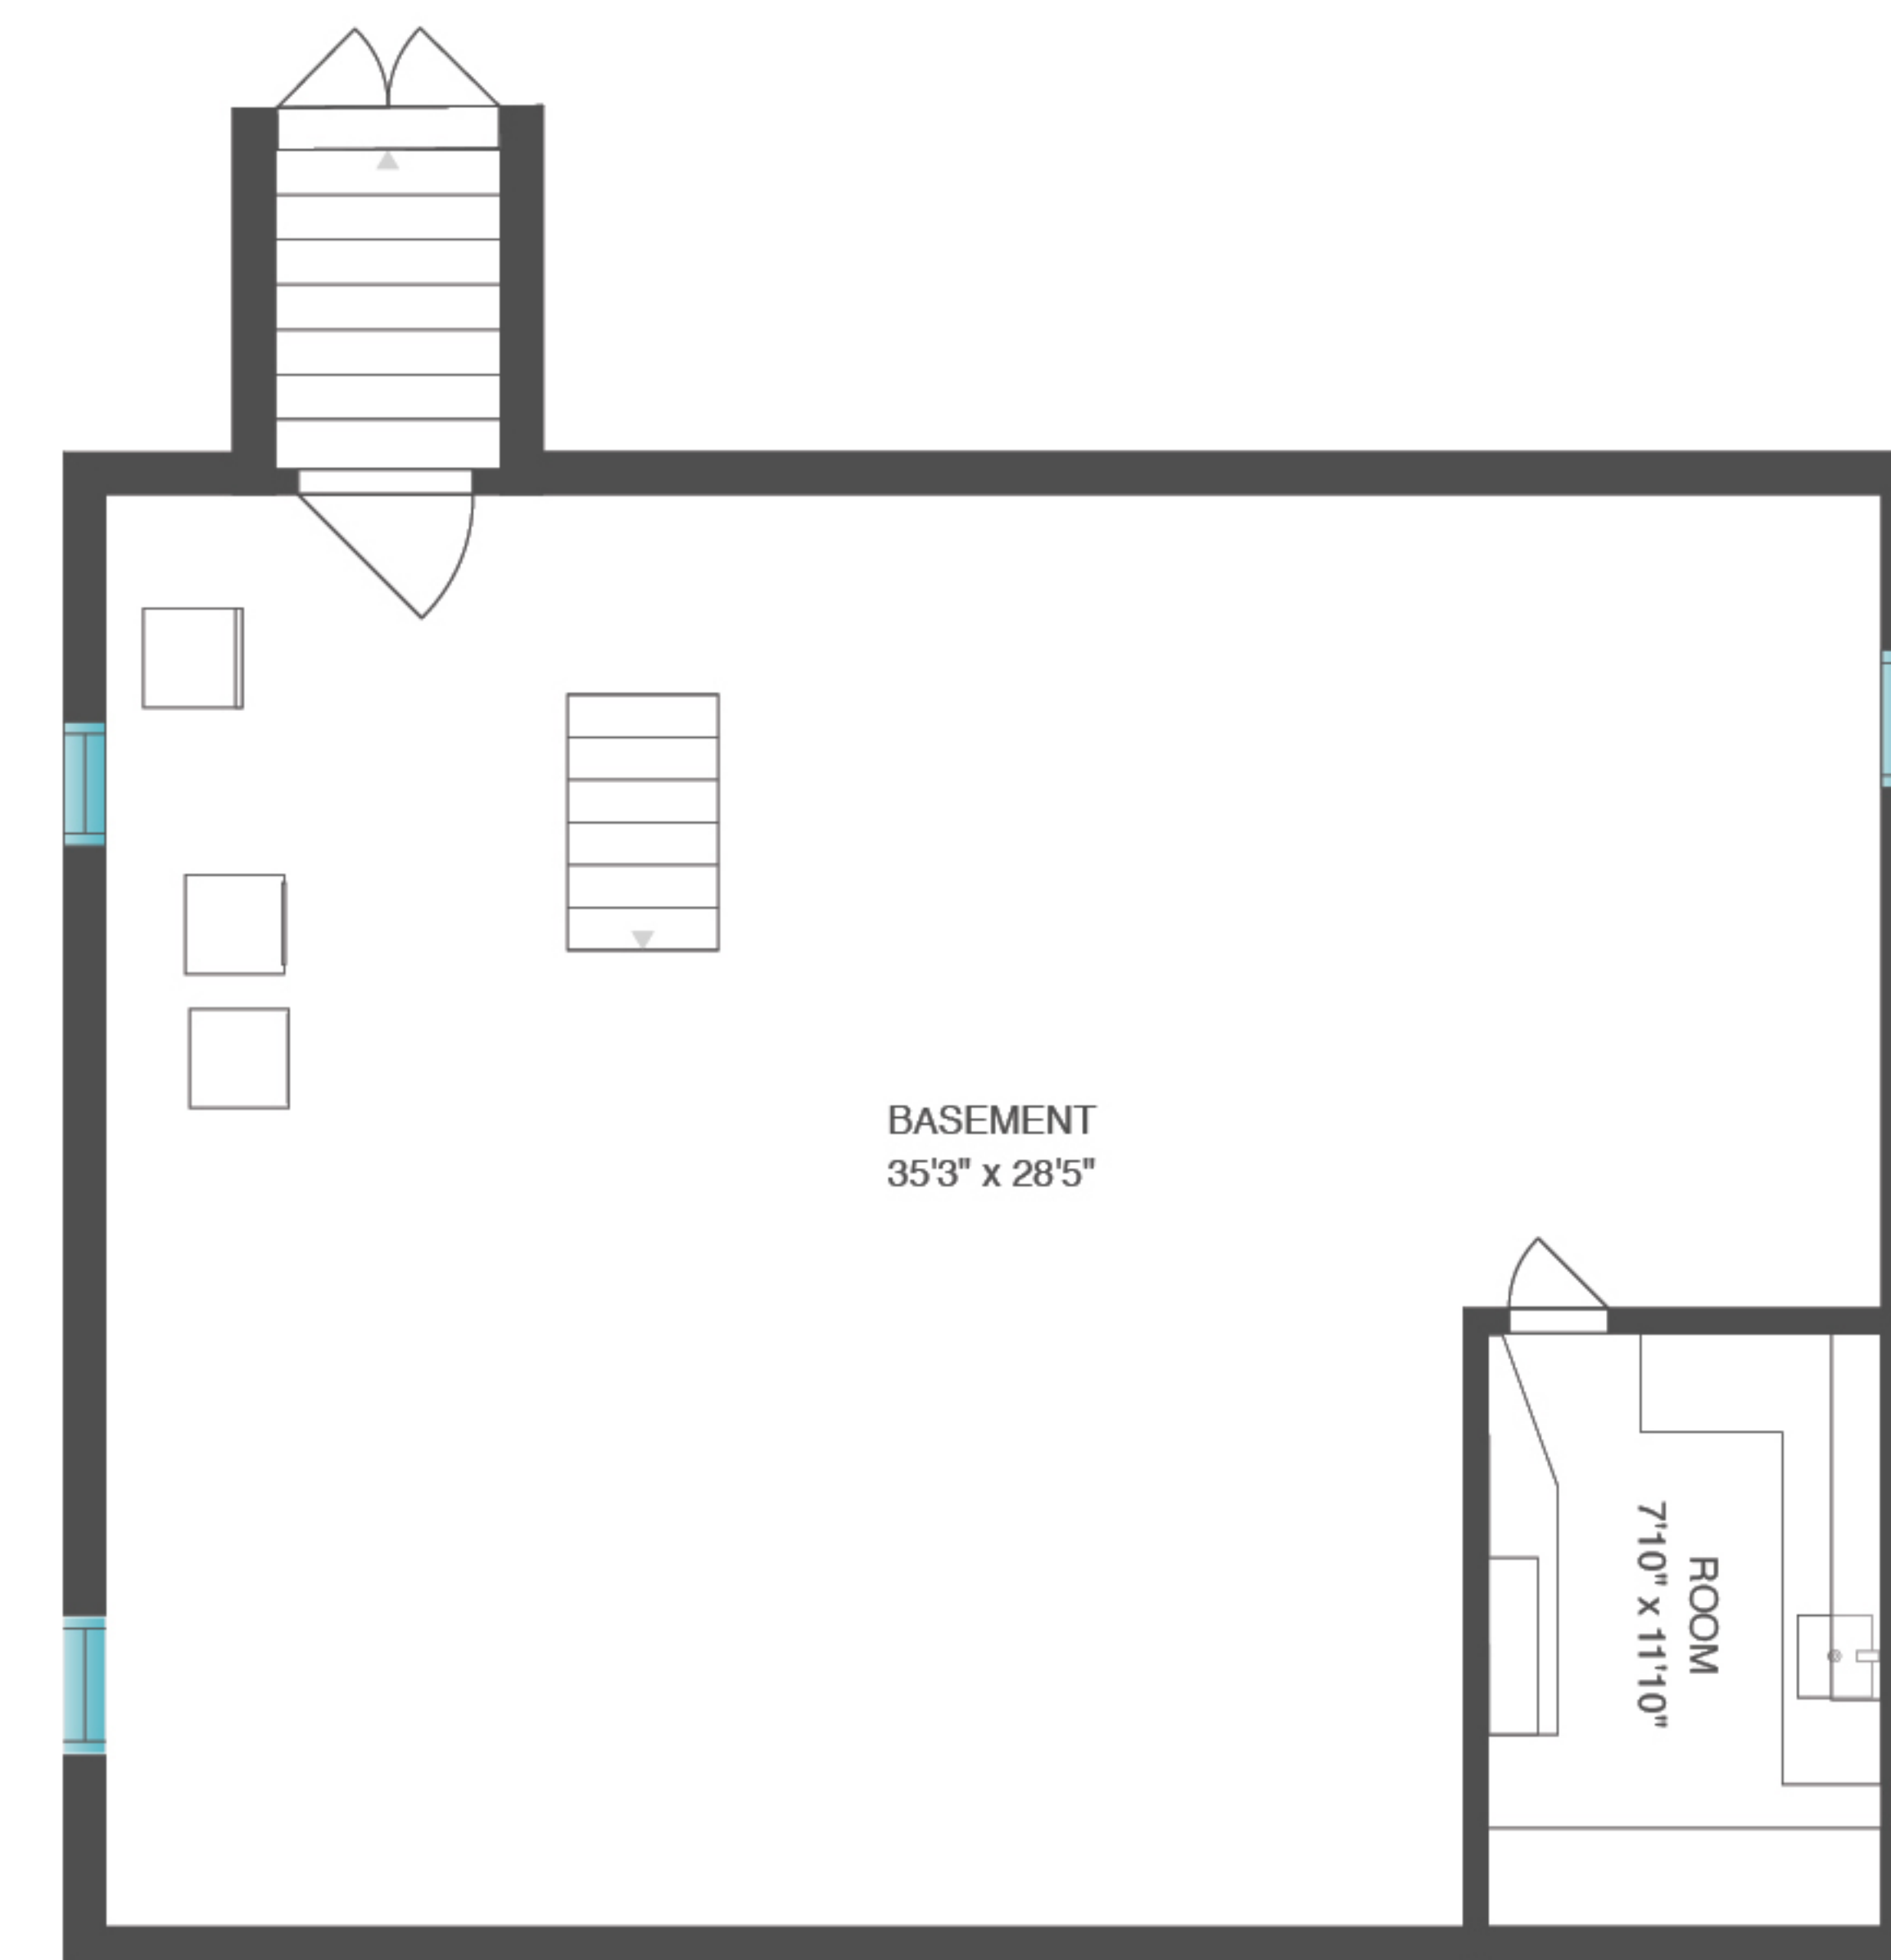

15 NEWTOWN RD, HAMPTON BAYS

**Brown
Harris
Stevens**

Interior:

Lower Level: 1,035± sq. ft

First Floor: 1,084± sq. ft

Second Floor: 498± sq. ft.

Total: 2,617± sq. ft

Exterior:

Deck: 230± sq. ft

Scale in feet. Dimensions are approximate. All information contained herein is gathered from sources we believe to be reliable. However, we cannot guarantee its accuracy and interested persons should rely on their own enquiries

15 NEWTOWN RD, HAMPTON BAYS

Interior:
Lower Level: 1,035± sq. ft
First Floor: 1,084± sq. ft
Second Floor: 498± sq. ft.
Total: 2,617± sq. ft

Exterior:
Deck: 230± sq. ft

FIRST FLOOR

Scale in feet. Dimensions are approximate. All information contained herein is gathered from sources we believe to be reliable. However, we cannot guarantee its accuracy and interested persons should rely on their own enquiries

15 NEWTOWN RD, HAMPTON BAYS

Interior:
Lower Level: 1,035± sq. ft
First Floor: 1,084± sq. ft
Second Floor: 498± sq. ft.
Total: 2,617± sq. ft

Exterior:
Deck: 230± sq. ft

SECOND FLOOR

Scale in feet. Dimensions are approximate. All information contained herein is gathered from sources we believe to be reliable. However, we cannot guarantee its accuracy and interested persons should rely on their own enquiries