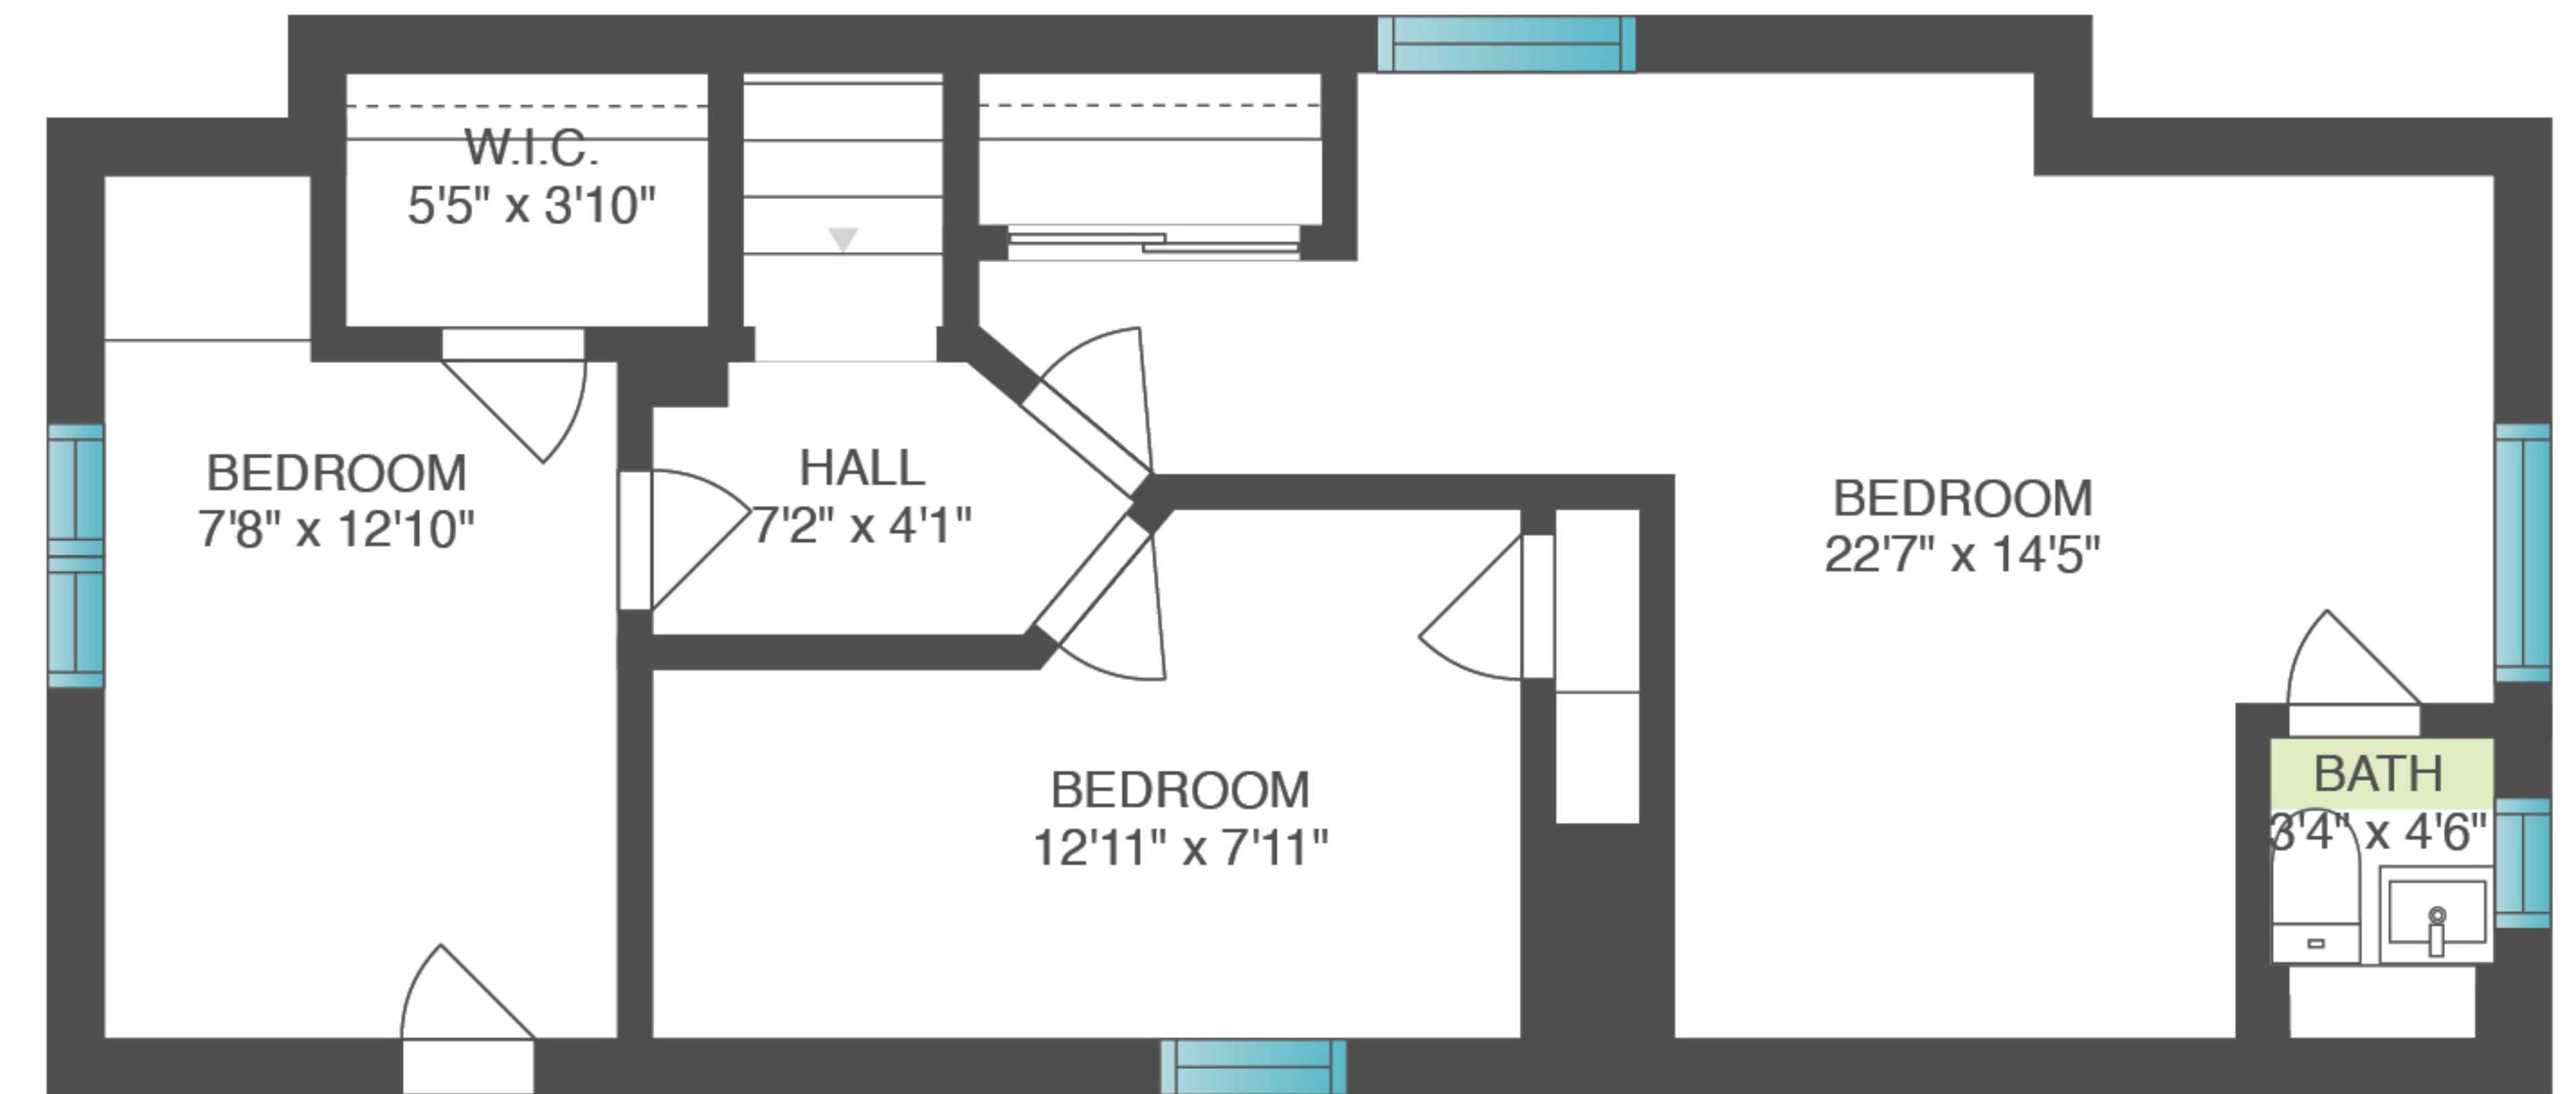

15 NEWTOWN RD, HAMPTON BAYS

**Brown
Harris
Stevens**

Interior:

Lower Level: 1,035± sq. ft

First Floor: 1,084± sq. ft

Second Floor: 498± sq. ft.

Total: 2,617± sq. ft

Exterior:

Deck: 230± sq. ft

Scale in feet. Dimensions are approximate. All information contained herein is gathered from sources we believe to be reliable. However, we cannot guarantee its accuracy and interested persons should rely on their own enquiries

15 NEWTOWN RD, HAMPTON BAYS

Interior:
Lower Level: 1,035± sq. ft
First Floor: 1,084± sq. ft
Second Floor: 498± sq. ft.
Total: 2,617± sq. ft

Exterior:
Deck: 230± sq. ft

FIRST FLOOR

Scale in feet. Dimensions are approximate. All information contained herein is gathered from sources we believe to be reliable. However, we cannot guarantee its accuracy and interested persons should rely on their own enquiries

15 NEWTOWN RD, HAMPTON BAYS

Interior:
Lower Level: 1,035± sq. ft
First Floor: 1,084± sq. ft
Second Floor: 498± sq. ft.
Total: 2,617± sq. ft

Exterior:
Deck: 230± sq. ft

SECOND FLOOR

Scale in feet. Dimensions are approximate. All information contained herein is gathered from sources we believe to be reliable. However, we cannot guarantee its accuracy and interested persons should rely on their own enquiries