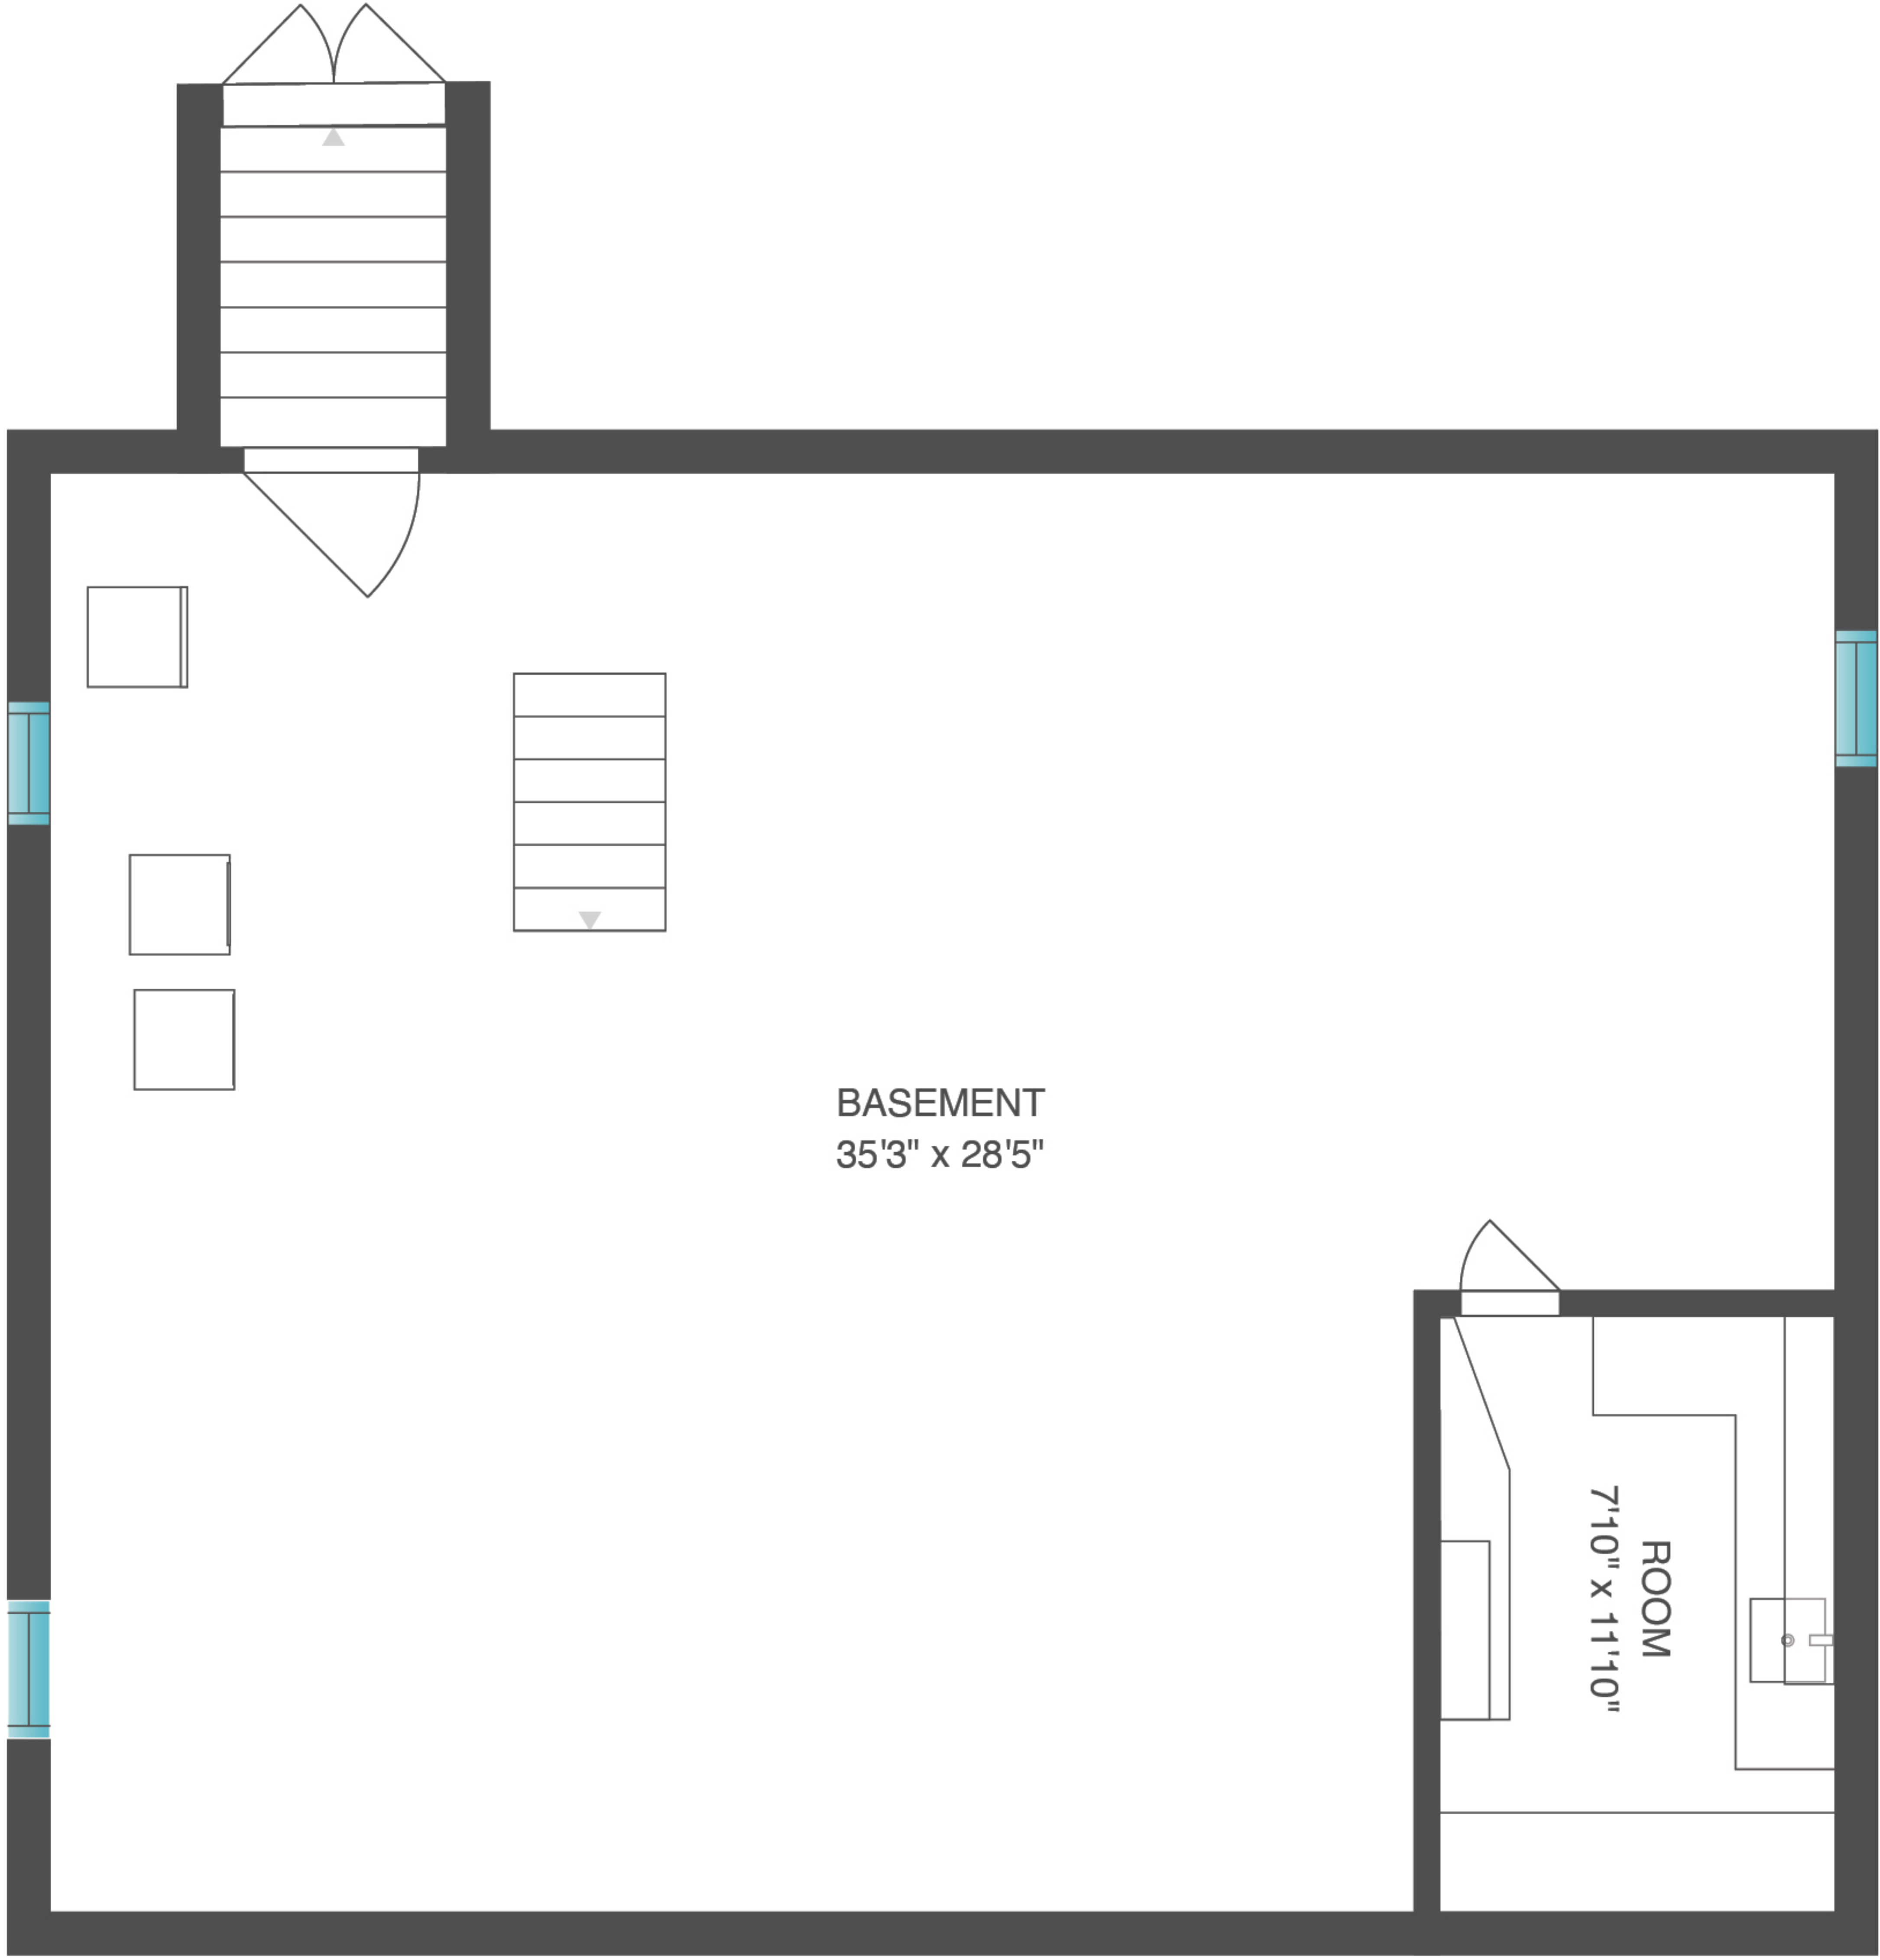

Deck: 230± sq. ft

Scale in feet. Dimensions are approximate. All information contained herein is gathered from sources we believe to be reliable. However, we cannot guarantee its accuracy and interested persons should rely on their own enquiries

15 NEWTOWN RD, HAMPTON BAYS

Interior:
Lower Level: 1,035± sq. ft
First Floor: 1,084± sq. ft
Second Floor: 498± sq. ft.
Total: 2,617± sq. ft

Exterior:
Deck: 230± sq. ft

FIRST FLOOR

Scale in feet. Dimensions are approximate. All information contained herein is gathered from sources we believe to be reliable. However, we cannot guarantee its accuracy and interested persons should rely on their own enquiries

15 NEWTOWN RD, HAMPTON BAYS

Interior:
Lower Level: 1,035± sq. ft
First Floor: 1,084± sq. ft
Second Floor: 498± sq. ft.
Total: 2,617± sq. ft

Exterior:
Deck: 230± sq. ft

SECOND FLOOR

Scale in feet. Dimensions are approximate. All information contained herein is gathered from sources we believe to be reliable. However, we cannot guarantee its accuracy and interested persons should rely on their own enquiries

15 NEWTOWN RD, HAMPTON BAYS

Interior:
Lower Level: 1,035± sq. ft
First Floor: 1,084± sq. ft
Second Floor: 498± sq. ft.
Total: 2,617± sq. ft

Exterior:
Deck: 230± sq. ft

LOWER LEVEL

Scale in feet. Dimensions are approximate. All information contained herein is gathered from sources we believe to be reliable. However, we cannot guarantee its accuracy and interested persons should rely on their own enquiries