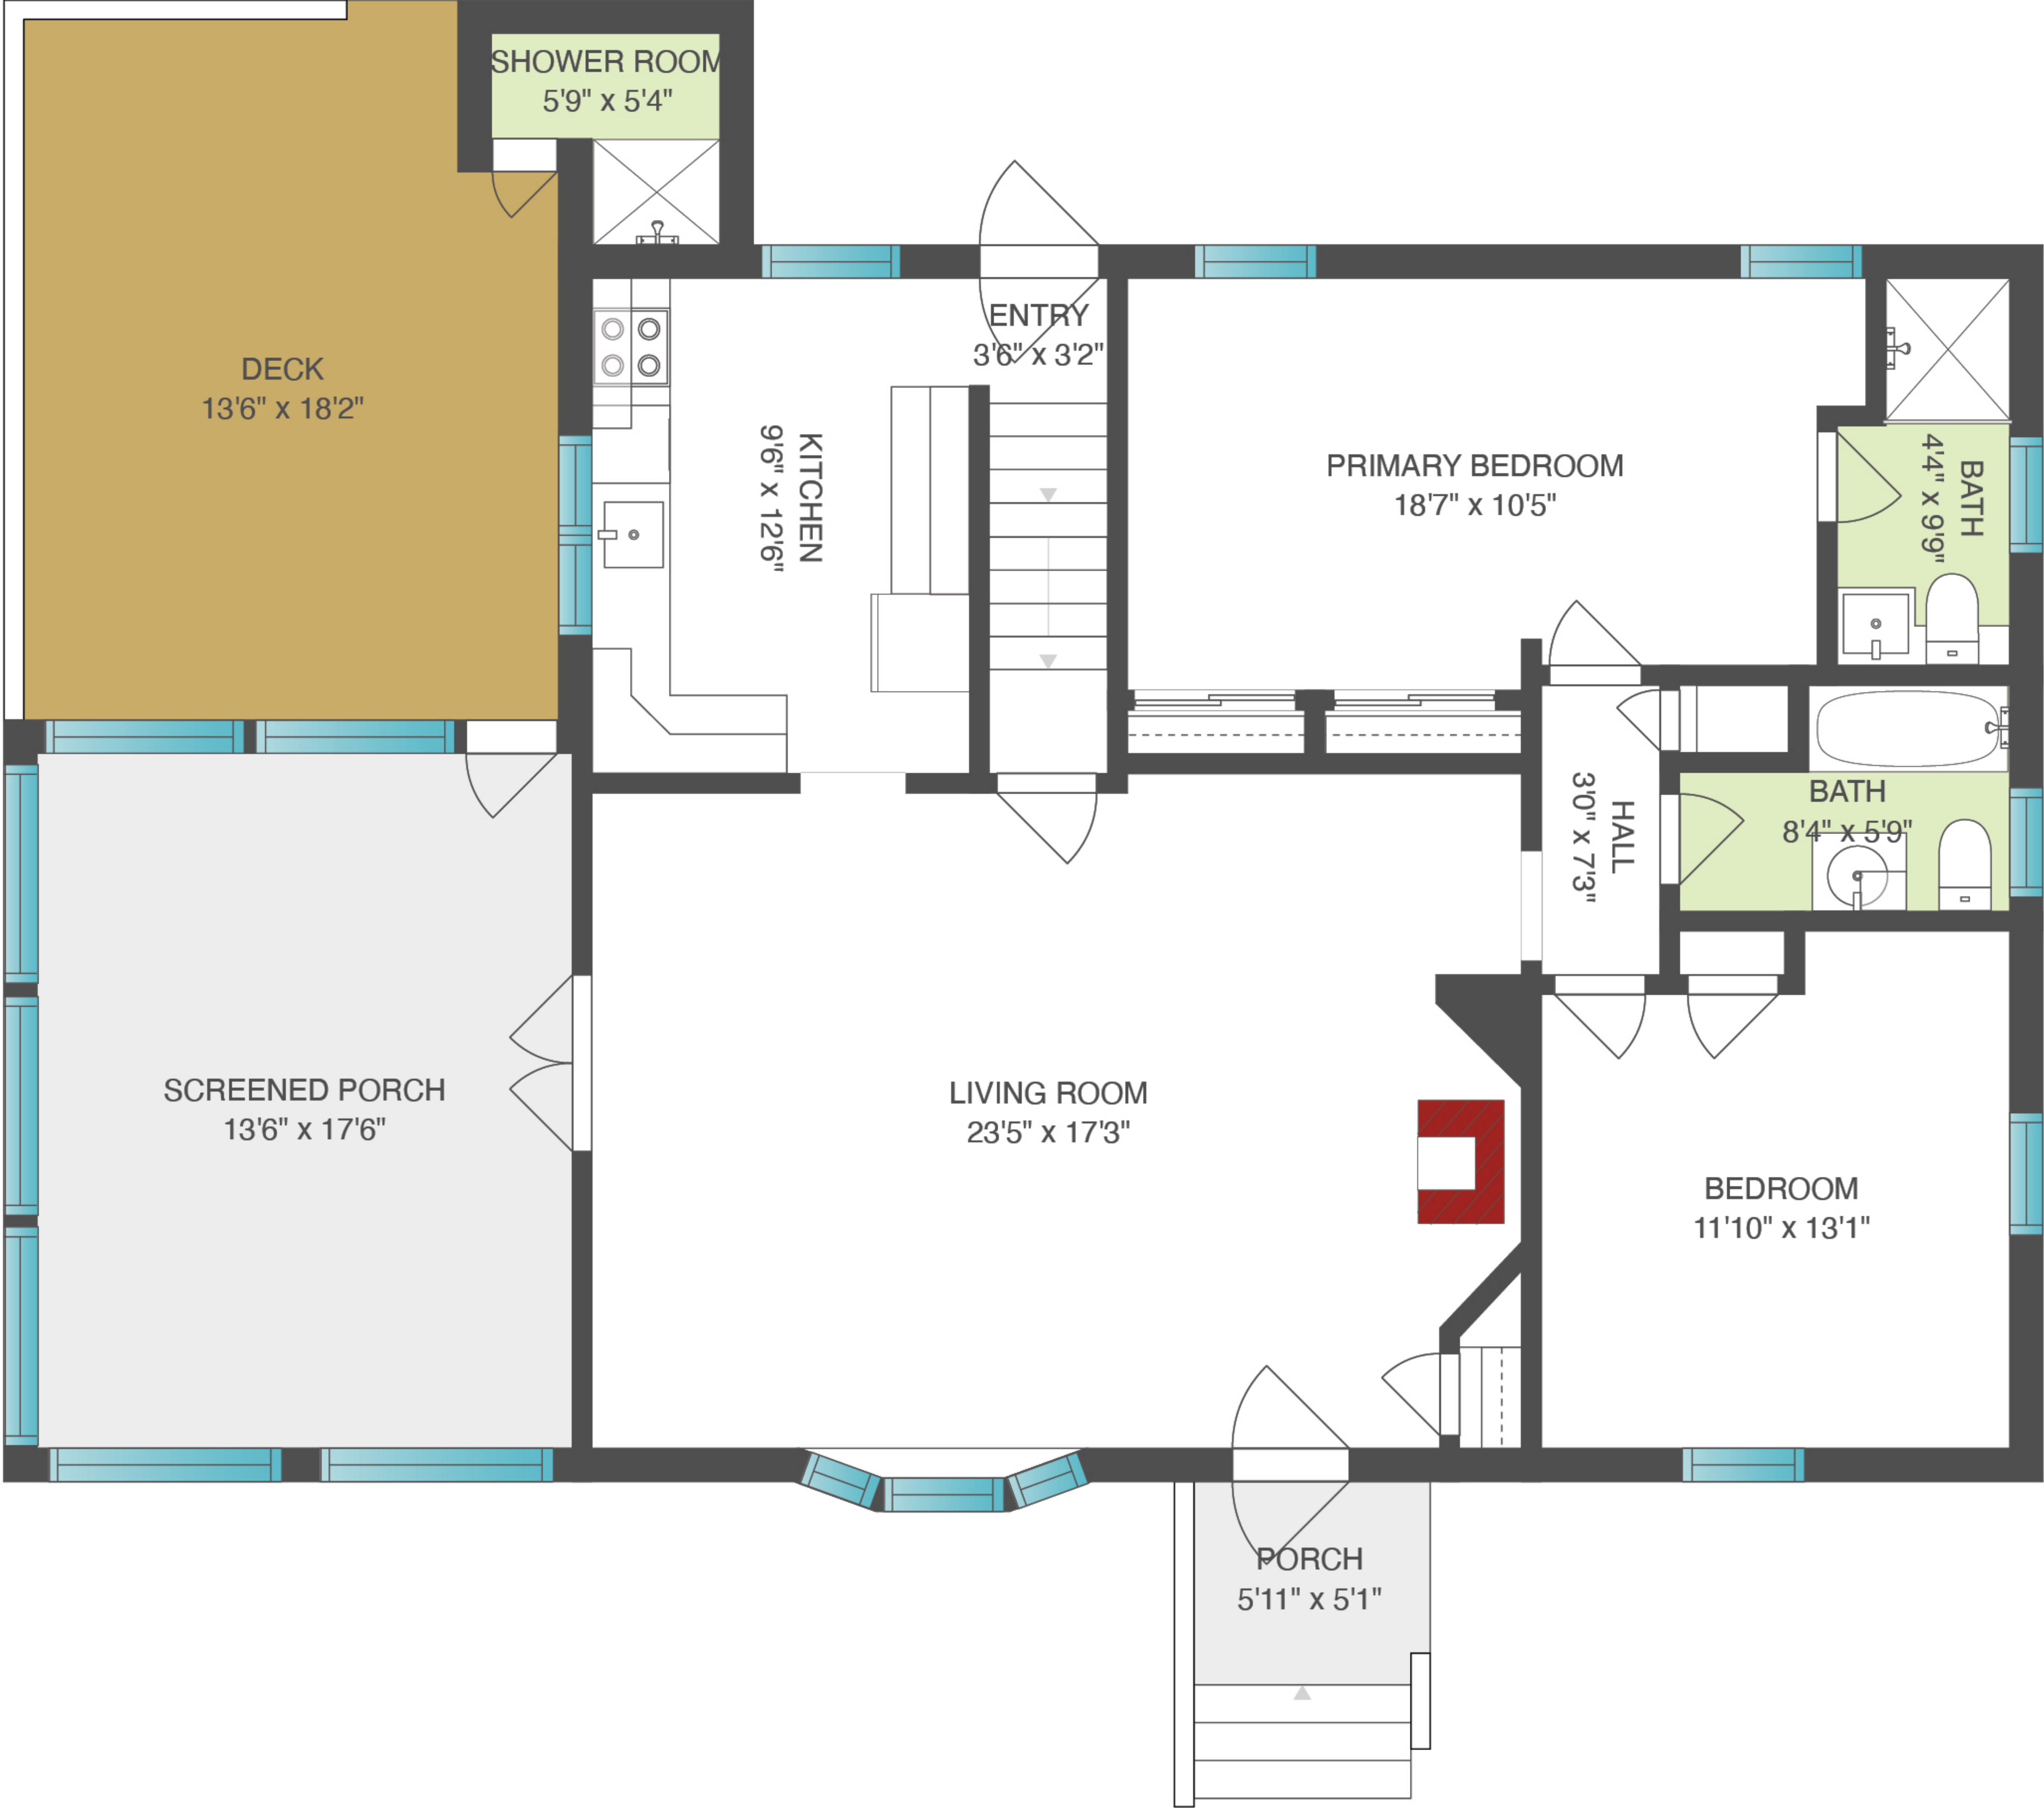

15 NEWTOWN RD, HAMPTON BAYS

**Brown
Harris
Stevens**

Interior:

Lower Level: 1,035± sq. ft

First Floor: 1,084± sq. ft

Second Floor: 498± sq. ft.

Total: 2,617± sq. ft

Exterior:

Deck: 230± sq. ft

Scale in feet. Dimensions are approximate. All information contained herein is gathered from sources we believe to be reliable. However, we cannot guarantee its accuracy and interested persons should rely on their own enquiries

15 NEWTOWN RD, HAMPTON BAYS

Interior:
Lower Level: 1,035± sq. ft
First Floor: 1,084± sq. ft
Second Floor: 498± sq. ft.
Total: 2,617± sq. ft

Exterior:
Deck: 230± sq. ft

FIRST FLOOR

Scale in feet. Dimensions are approximate. All information contained herein is gathered from sources we believe to be reliable. However, we cannot guarantee its accuracy and interested persons should rely on their own enquiries

15 NEWTOWN RD, HAMPTON BAYS

Interior:
Lower Level: 1,035± sq. ft
First Floor: 1,084± sq. ft
Second Floor: 498± sq. ft.
Total: 2,617± sq. ft

Exterior:
Deck: 230± sq. ft

SECOND FLOOR

Scale in feet. Dimensions are approximate. All information contained herein is gathered from sources we believe to be reliable. However, we cannot guarantee its accuracy and interested persons should rely on their own enquiries