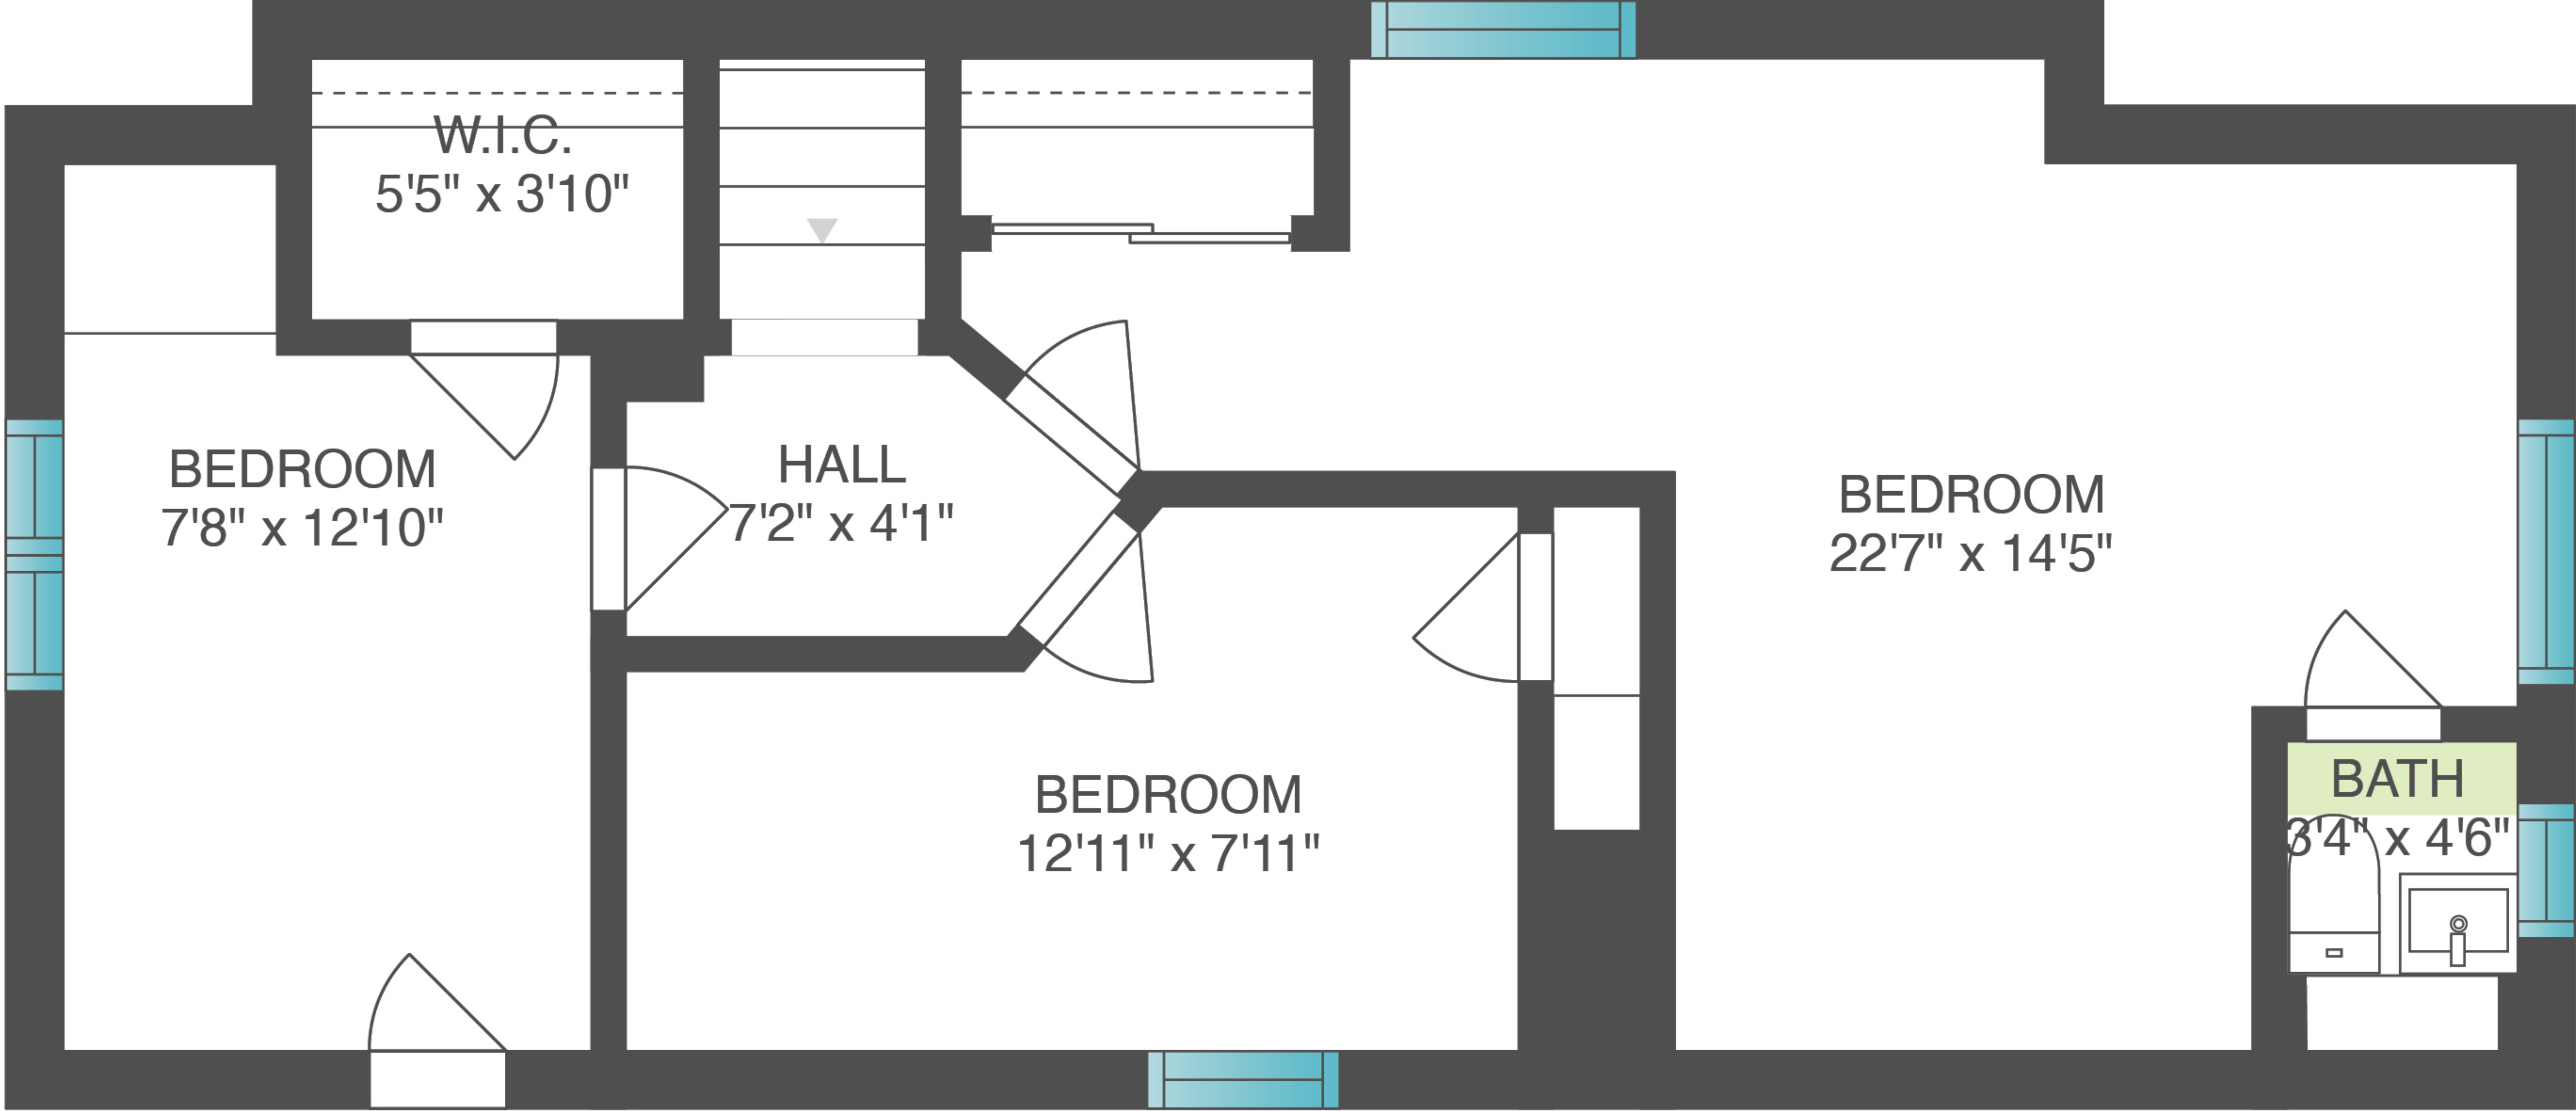

Deck: 230± sq. ft

Scale in feet. Dimensions are approximate. All information contained herein is gathered from sources we believe to be reliable. However, we cannot guarantee its accuracy and interested persons should rely on their own enquiries

15 NEWTOWN RD, HAMPTON BAYS

Interior:
Lower Level: 1,035± sq. ft
First Floor: 1,084± sq. ft
Second Floor: 498± sq. ft.
Total: 2,617± sq. ft

Exterior:
Deck: 230± sq. ft

FIRST FLOOR

Scale in feet. Dimensions are approximate. All information contained herein is gathered from sources we believe to be reliable. However, we cannot guarantee its accuracy and interested persons should rely on their own enquiries

15 NEWTOWN RD, HAMPTON BAYS

Interior:
Lower Level: 1,035± sq. ft
First Floor: 1,084± sq. ft
Second Floor: 498± sq. ft.
Total: 2,617± sq. ft

Exterior:
Deck: 230± sq. ft

SECOND FLOOR

Scale in feet. Dimensions are approximate. All information contained herein is gathered from sources we believe to be reliable. However, we cannot guarantee its accuracy and interested persons should rely on their own enquiries

15 NEWTOWN RD, HAMPTON BAYS

Interior:
Lower Level: 1,035± sq. ft
First Floor: 1,084± sq. ft
Second Floor: 498± sq. ft.
Total: 2,617± sq. ft

Exterior:
Deck: 230± sq. ft

LOWER LEVEL

Scale in feet. Dimensions are approximate. All information contained herein is gathered from sources we believe to be reliable. However, we cannot guarantee its accuracy and interested persons should rely on their own enquiries