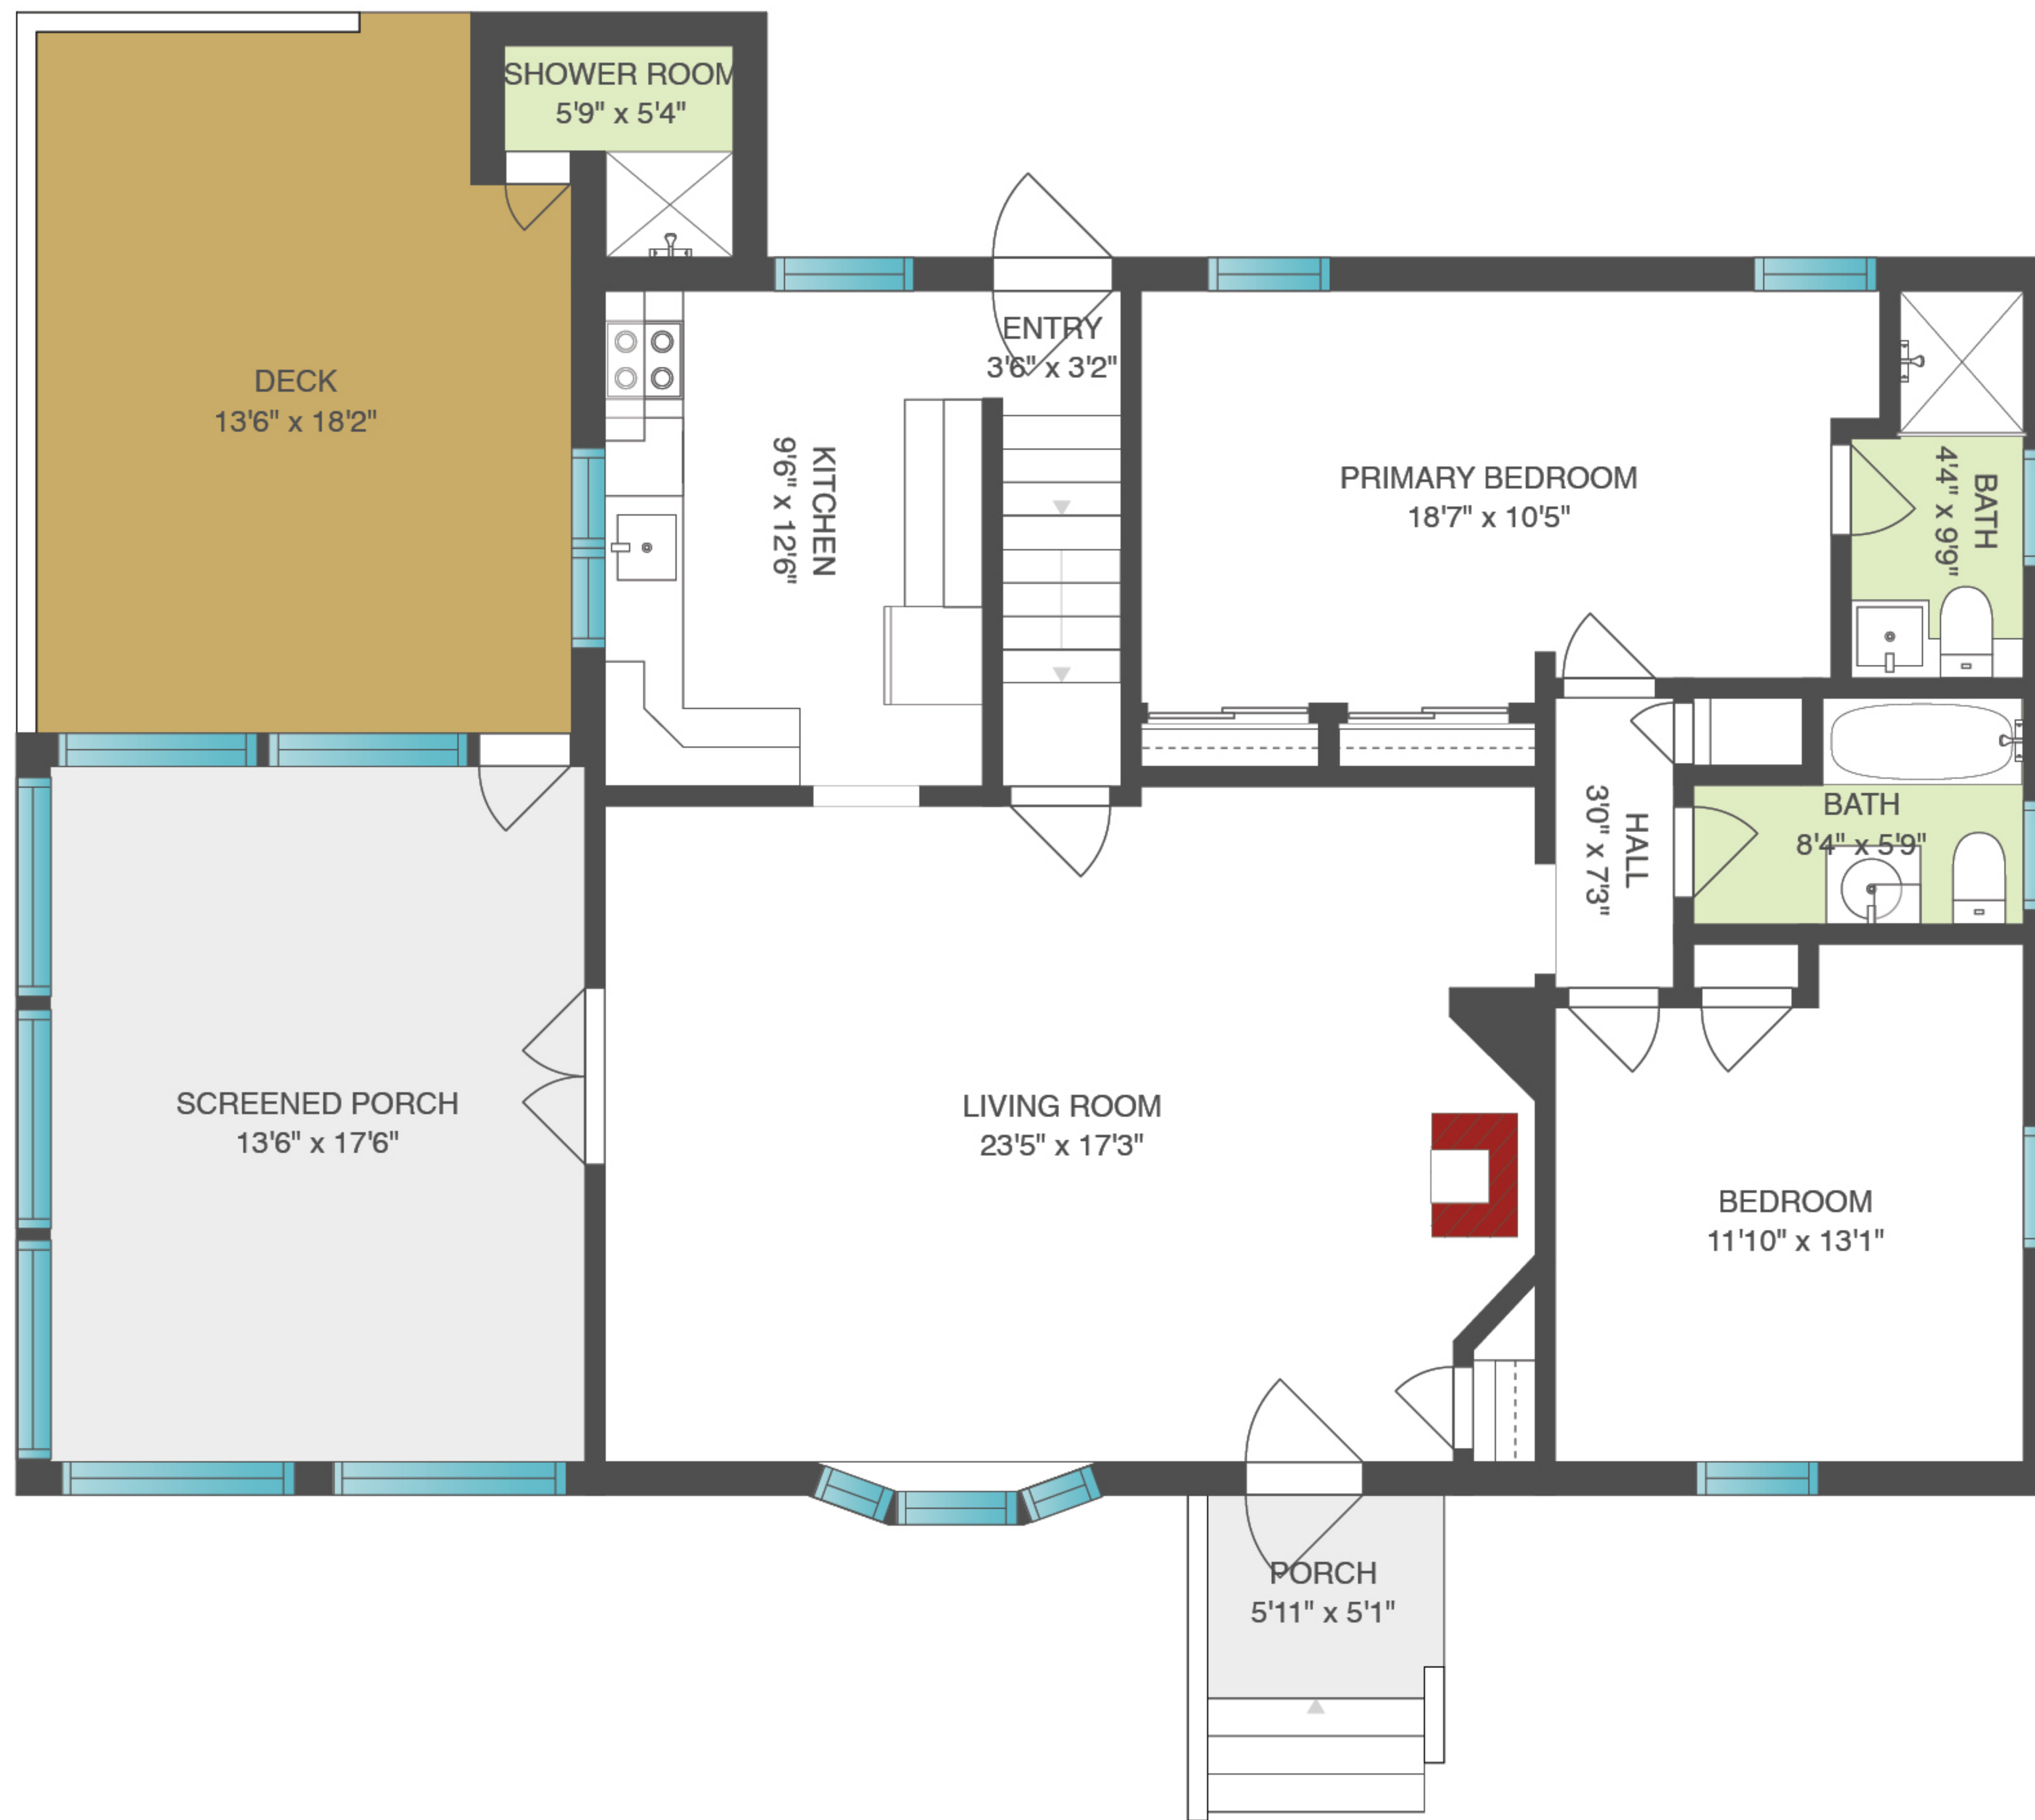

15 NEWTOWN RD, HAMPTON BAYS

**Brown
Harris
Stevens**

Interior:

Lower Level: 1,035± sq. ft

First Floor: 1,084± sq. ft

Second Floor: 498± sq. ft.

Total: 2,617± sq. ft

Exterior:

Deck: 230± sq. ft

Scale in feet. Dimensions are approximate. All information contained herein is gathered from sources we believe to be reliable. However, we cannot guarantee its accuracy and interested persons should rely on their own enquiries

15 NEWTOWN RD, HAMPTON BAYS

Interior:
Lower Level: 1,035± sq. ft
First Floor: 1,084± sq. ft
Second Floor: 498± sq. ft.
Total: 2,617± sq. ft

Exterior:
Deck: 230± sq. ft

FIRST FLOOR

Scale in feet. Dimensions are approximate. All information contained herein is gathered from sources we believe to be reliable. However, we cannot guarantee its accuracy and interested persons should rely on their own enquiries

15 NEWTOWN RD, HAMPTON BAYS

Interior:
Lower Level: 1,035± sq. ft
First Floor: 1,084± sq. ft
Second Floor: 498± sq. ft.
Total: 2,617± sq. ft

Exterior:
Deck: 230± sq. ft

SECOND FLOOR

Scale in feet. Dimensions are approximate. All information contained herein is gathered from sources we believe to be reliable. However, we cannot guarantee its accuracy and interested persons should rely on their own enquiries