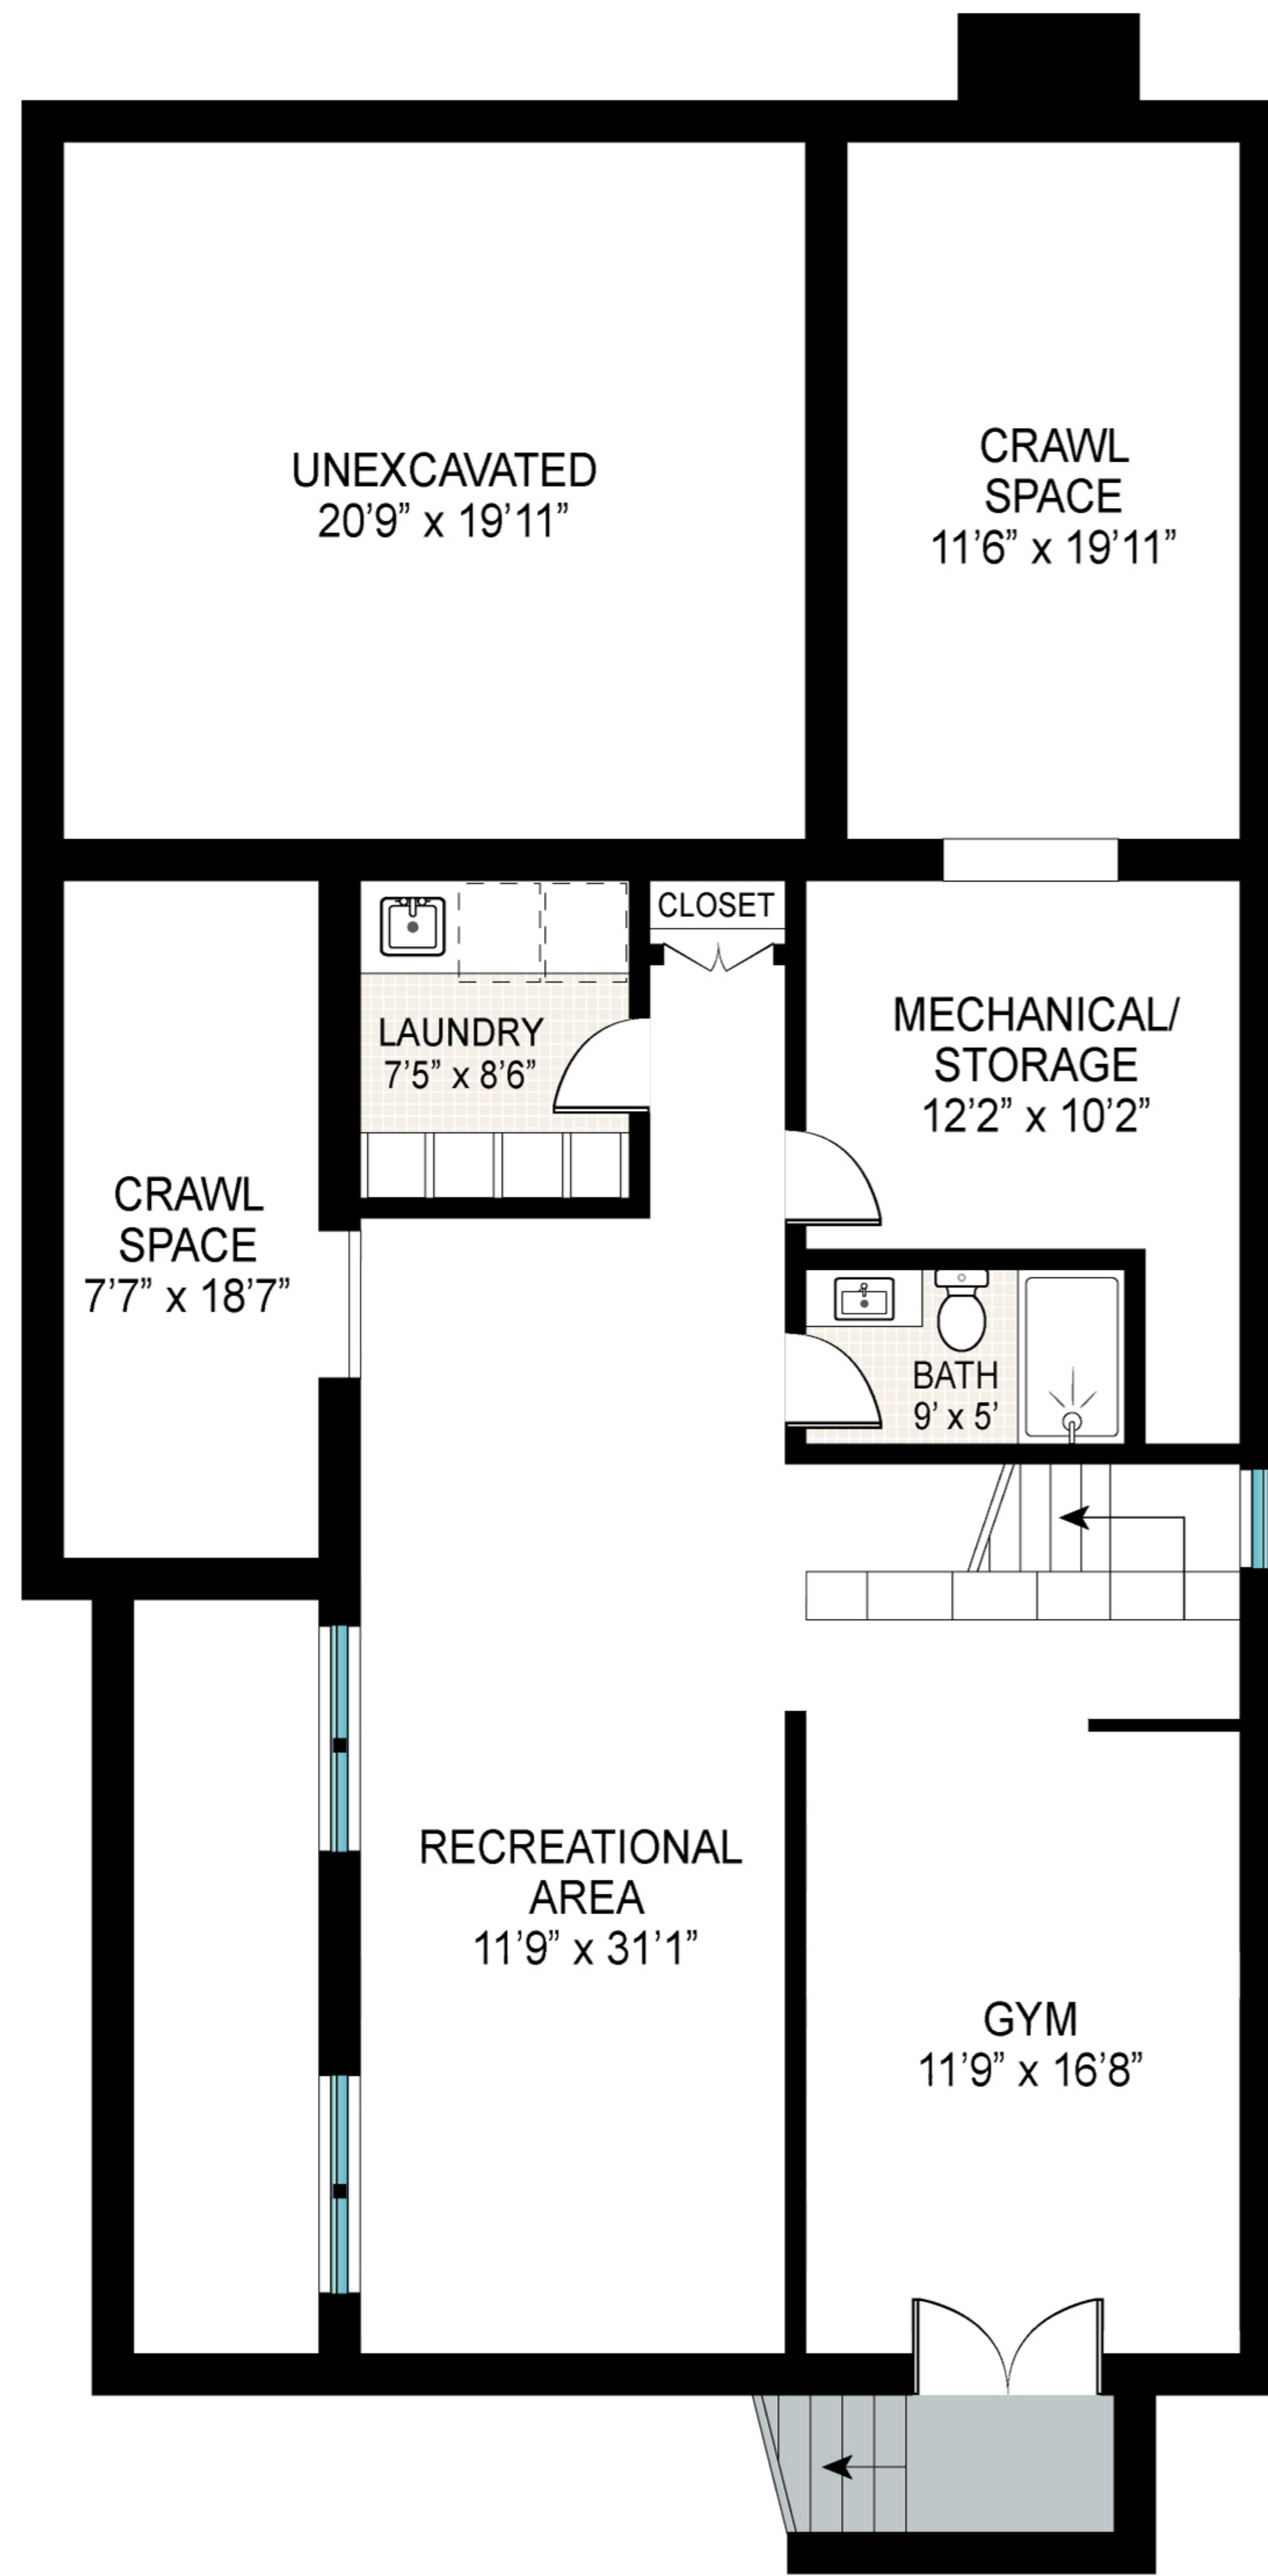

MAIN FLOOR

Scale in feet. Indicative only. Dimensions are approximate. All information contained herein is gathered from sources we believe to be reliable. However, we cannot guarantee its accuracy and interested persons should rely on their own inquiries.

34 Cove Drive, Southampton

**Brown
Harris
Stevens**

Scale in feet. Indicative only. Dimensions are approximate. All information contained herein is gathered from sources we believe to be reliable. However, we cannot guarantee its accuracy and interested persons should rely on their own inquiries.

34 Cove Drive, Southampton

**Brown
Harris
Stevens**

LOWER LEVEL

MAIN FLOOR

Scale in feet. Indicative only. Dimensions are approximate. All information contained herein is gathered from sources we believe to be reliable. However, we cannot guarantee its accuracy and interested persons should rely on their own inquiries.