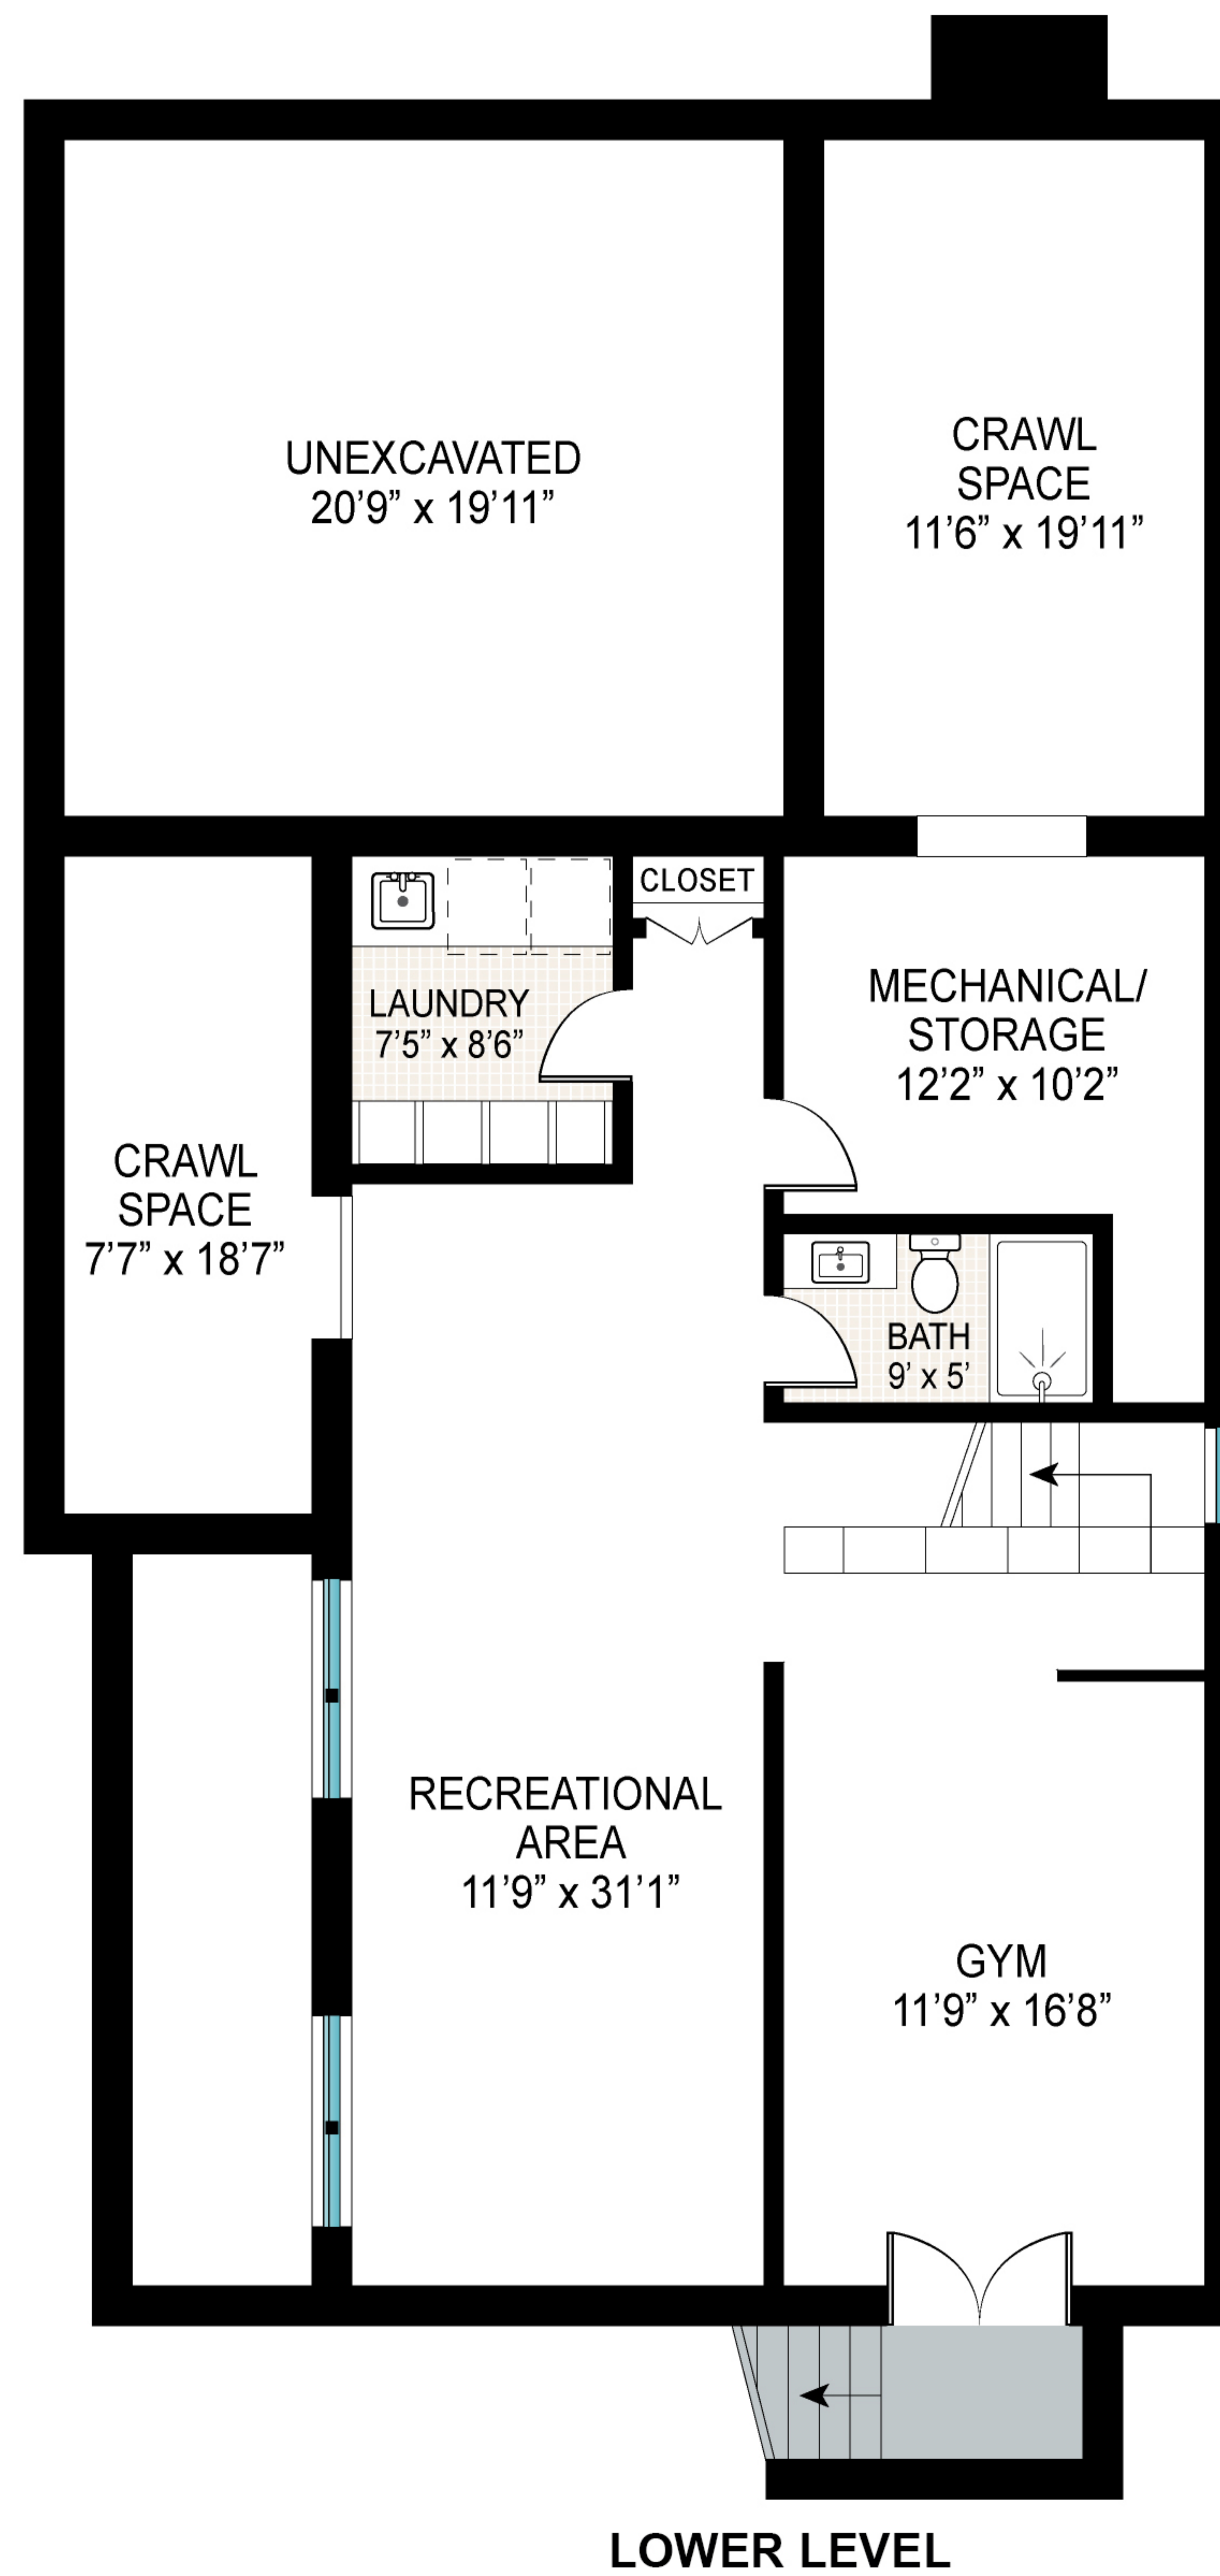

MAIN FLOOR

Scale in feet. Indicative only. Dimensions are approximate. All information contained herein is gathered from sources we believe to be reliable. However, we cannot guarantee its accuracy and interested persons should rely on their own inquiries.

34 Cove Drive, Southampton

**Brown
Harris
Stevens**

Scale in feet. Indicative only. Dimensions are approximate. All information contained herein is gathered from sources we believe to be reliable. However, we cannot guarantee its accuracy and interested persons should rely on their own inquiries.

34 Cove Drive, Southampton

**Brown
Harris
Stevens**

LOWER LEVEL

MAIN FLOOR

Scale in feet. Indicative only. Dimensions are approximate. All information contained herein is gathered from sources we believe to be reliable. However, we cannot guarantee its accuracy and interested persons should rely on their own inquiries.