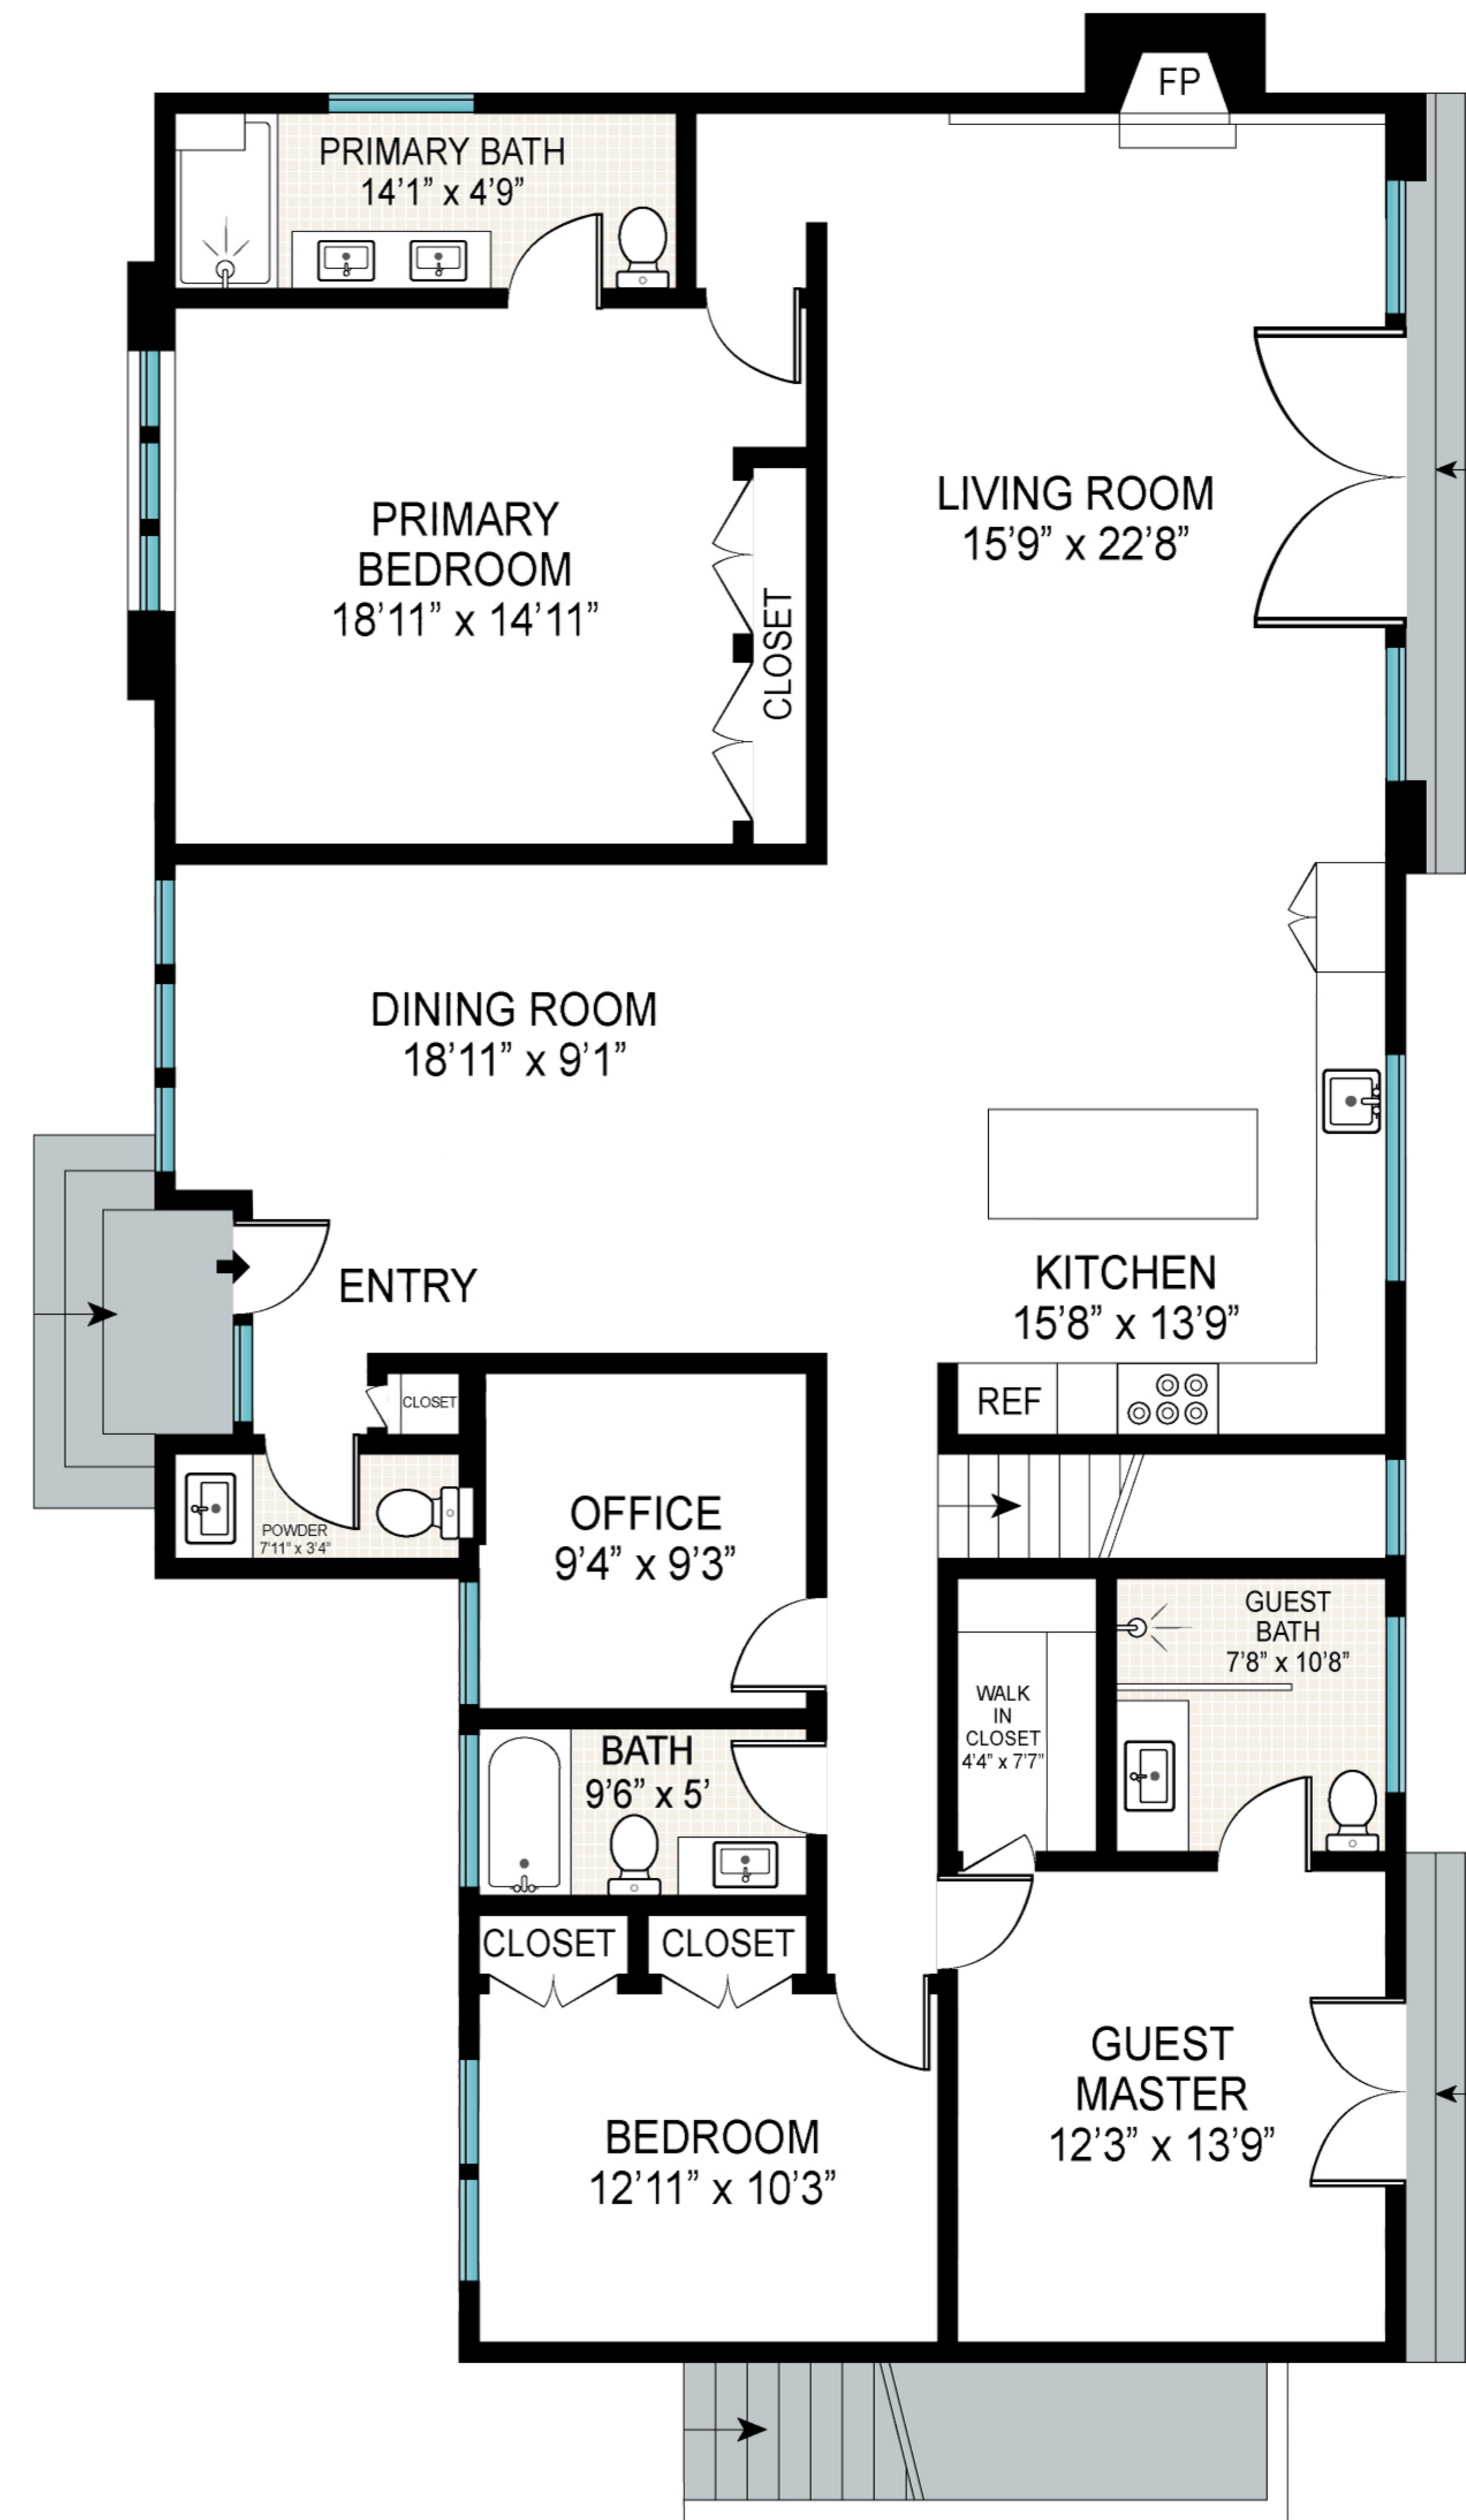

MAIN FLOOR

Scale in feet. Indicative only. Dimensions are approximate. All information contained herein is gathered from sources we believe to be reliable. However, we cannot guarantee its accuracy and interested persons should rely on their own inquiries.

34 Cove Drive, Southampton

**Brown
Harris
Stevens**

Scale in feet. Indicative only. Dimensions are approximate. All information contained herein is gathered from sources we believe to be reliable. However, we cannot guarantee its accuracy and interested persons should rely on their own inquiries.

34 Cove Drive, Southampton

**Brown
Harris
Stevens**

LOWER LEVEL

MAIN FLOOR

Scale in feet. Indicative only. Dimensions are approximate. All information contained herein is gathered from sources we believe to be reliable. However, we cannot guarantee its accuracy and interested persons should rely on their own inquiries.