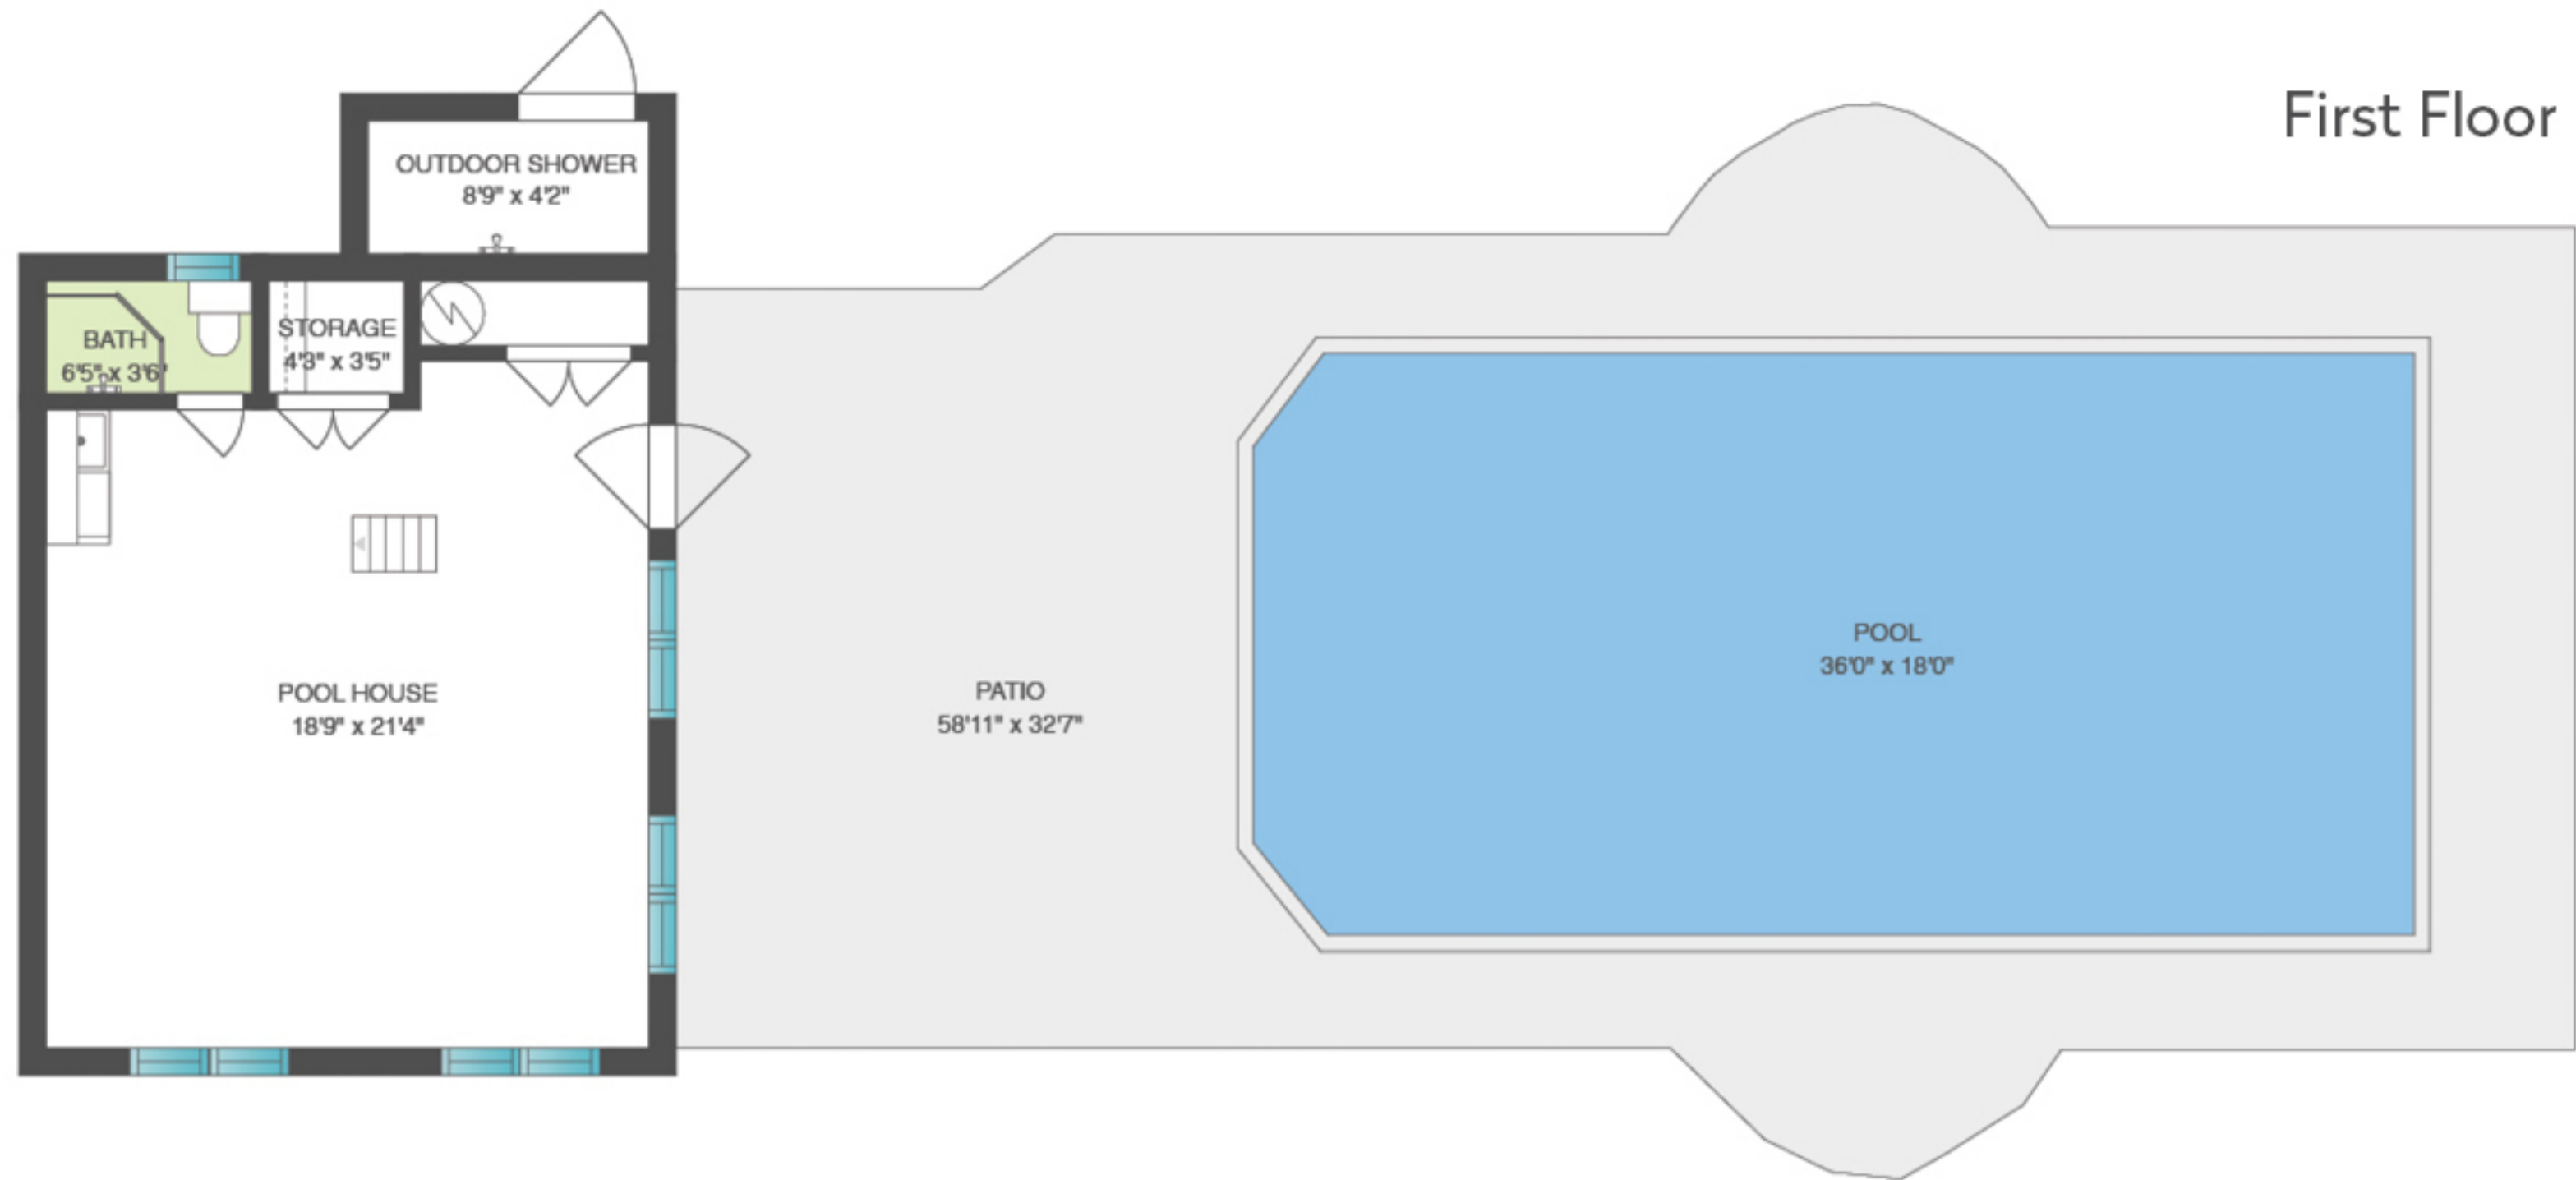

First Floor: 2,095± sf

101 W. Tiana Road, Hampton Bays

**Brown
Harris
Stevens**

First Floor

Second Floor

Pool House

Pool House: 600± sf

101 W. Tiana Road, Hampton Bays

**Brown
Harris
Stevens**

Interior
 First Floor: 2,562± sf
 Second Floor: 132±sf
 Total: 2,694±sf

Exterior
 Deck: 410±sf
 Patio: 1,537±sf

Summary

101 W. Tiana Road, Hampton Bays