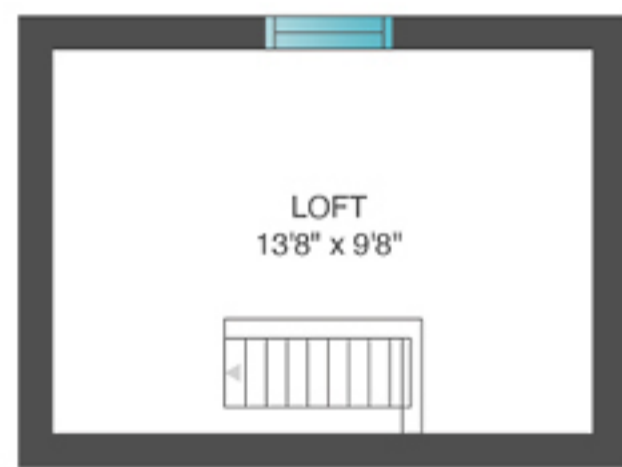

First Floor: 2,095± sf

101 W. Tiana Road, Hampton Bays

**Brown
Harris
Stevens**

First Floor

Second Floor

Pool House

Pool House: 600± sf

101 W. Tiana Road, Hampton Bays

**Brown
Harris
Stevens**

Interior
 First Floor: 2,562± sf
 Second Floor: 132±sf
 Total: 2,694±sf

Exterior
 Deck: 410±sf
 Patio: 1,537±sf

Summary

101 W. Tiana Road, Hampton Bays