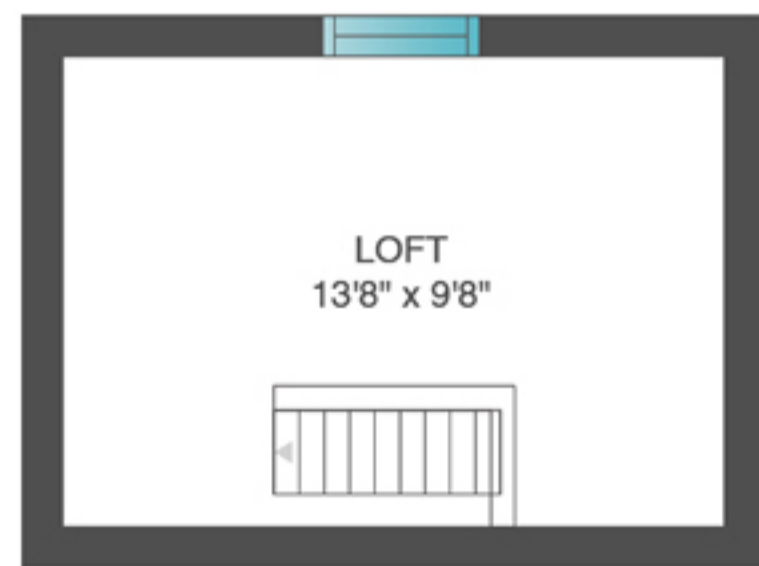

First Floor: 2,095± sf

101 W. Tiana Road, Hampton Bays

**Brown
Harris
Stevens**

First Floor

Second Floor

Pool House

Pool House: 600± sf

101 W. Tiana Road, Hampton Bays

**Brown
Harris
Stevens**

Interior
 First Floor: 2,562± sf
 Second Floor: 132±sf
 Total: 2,694±sf

Exterior
 Deck: 410±sf
 Patio: 1,537±sf

Summary

101 W. Tiana Road, Hampton Bays