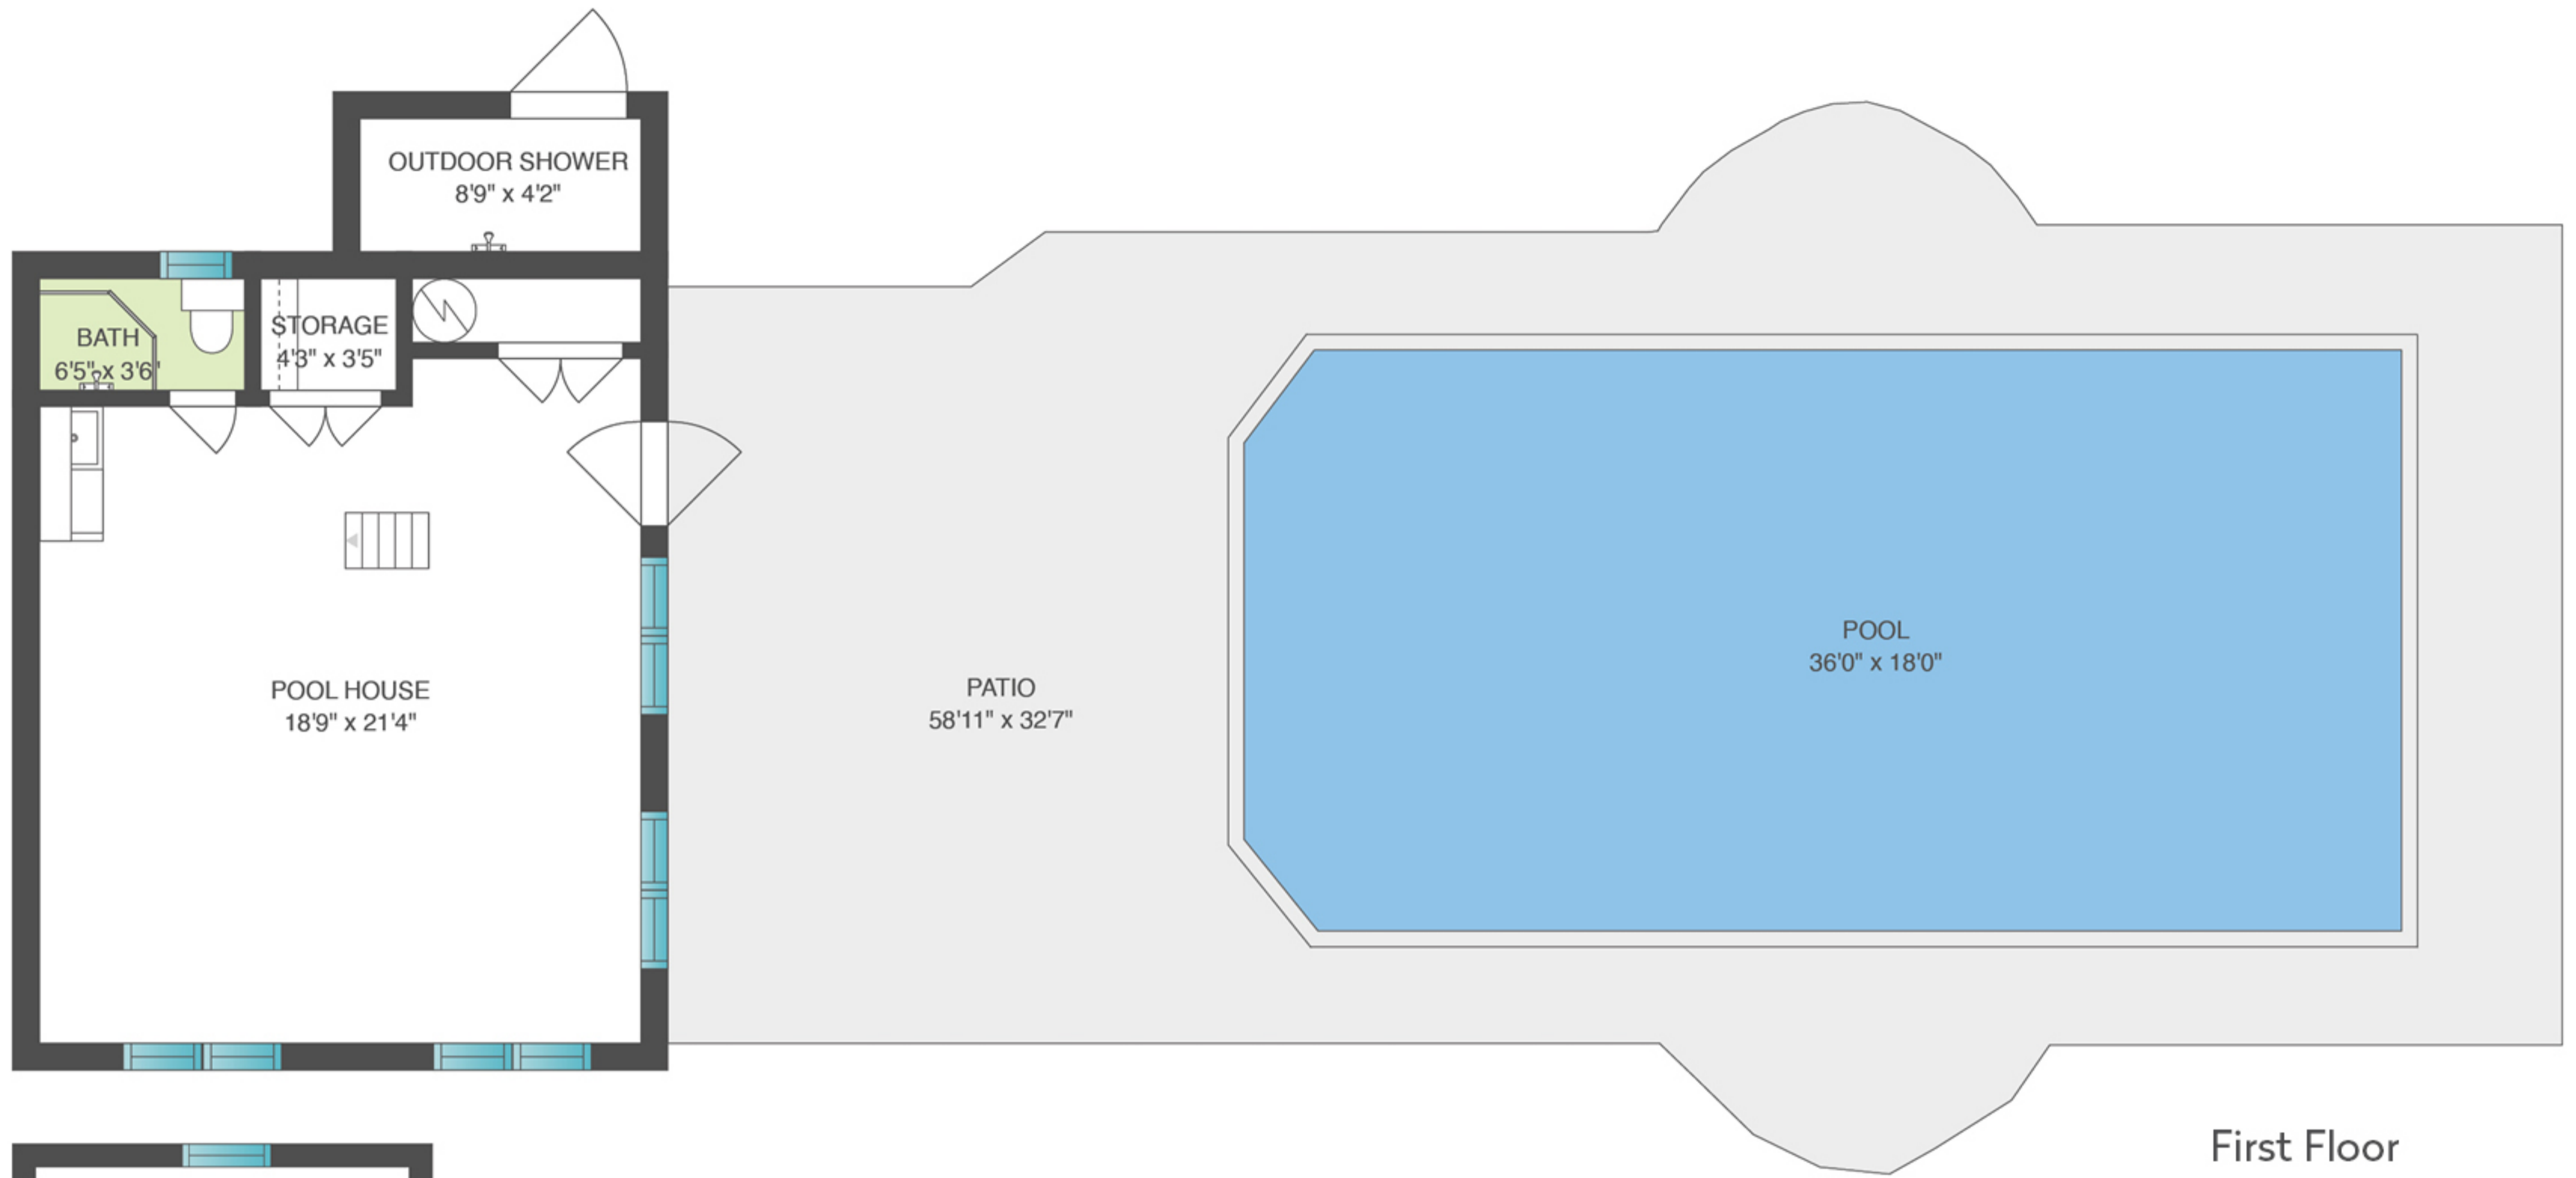

First Floor: 2,095± sf

101 W. Tiana Road, Hampton Bays

**Brown
Harris
Stevens**

First Floor

Second Floor

Pool House

Pool House: 600± sf

101 W. Tiana Road, Hampton Bays

**Brown
Harris
Stevens**

Interior
 First Floor: 2,562± sf
 Second Floor: 132±sf
 Total: 2,694±sf

Exterior
 Deck: 410±sf
 Patio: 1,537±sf

Summary

101 W. Tiana Road, Hampton Bays