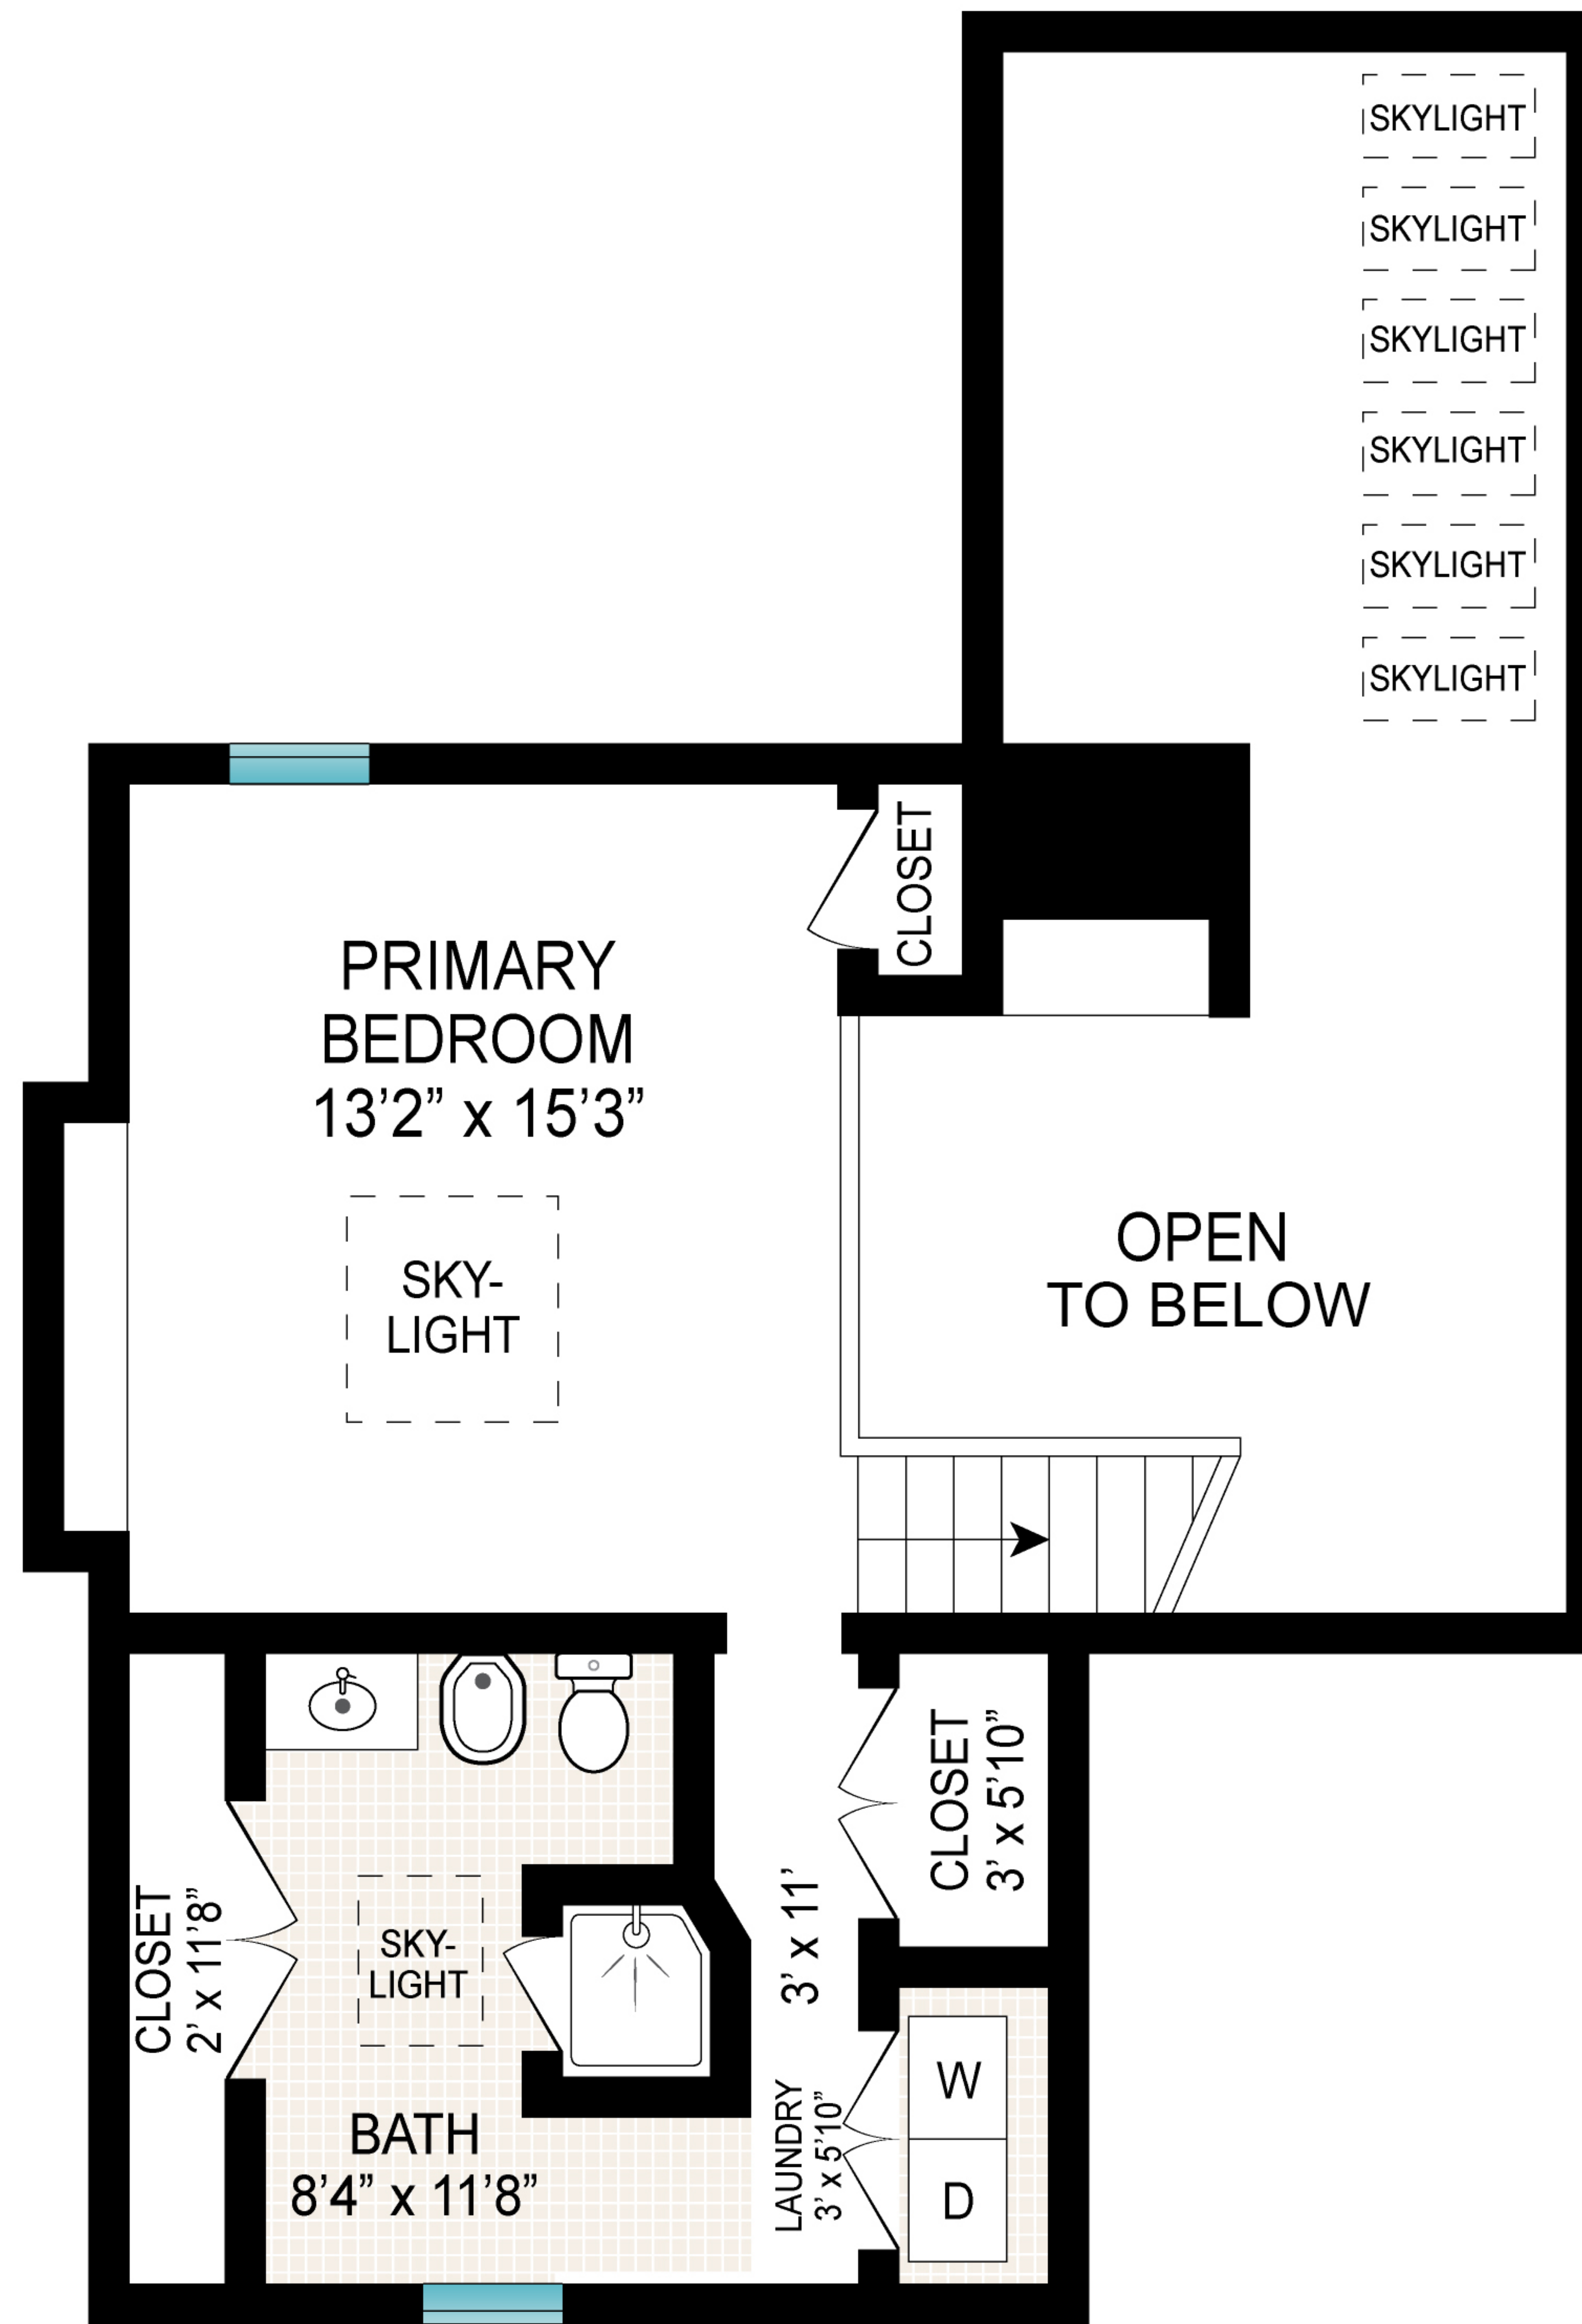

FIRST FLOOR

FIRST FLOOR INT: 900 ft²

Scale in feet. Indicative only. Dimensions are approximate. All information contained herein is gathered from sources we believe to be reliable. However, we cannot guarantee its accuracy and interested persons should rely on their own inquiries.

8 Yearling Court, East Hampton

SECOND FLOOR

SECOND FLOOR INT: 300 ft²

Scale in feet. Indicative only. Dimensions are approximate. All information contained herein is gathered from sources we believe to be reliable. However, we cannot guarantee its accuracy and interested persons should rely on their own inquiries.

FIRST FLOOR

SECOND FLOOR

FIRST FLOOR INT: 900 ft²
 SECOND FLOOR INT: 300 ft²
 TOTAL INT: 1200 ft²

Scale in feet. Indicative only. Dimensions are approximate. All information contained herein is gathered from sources we believe to be reliable. However, we cannot guarantee its accuracy and interested persons should rely on their own inquiries.