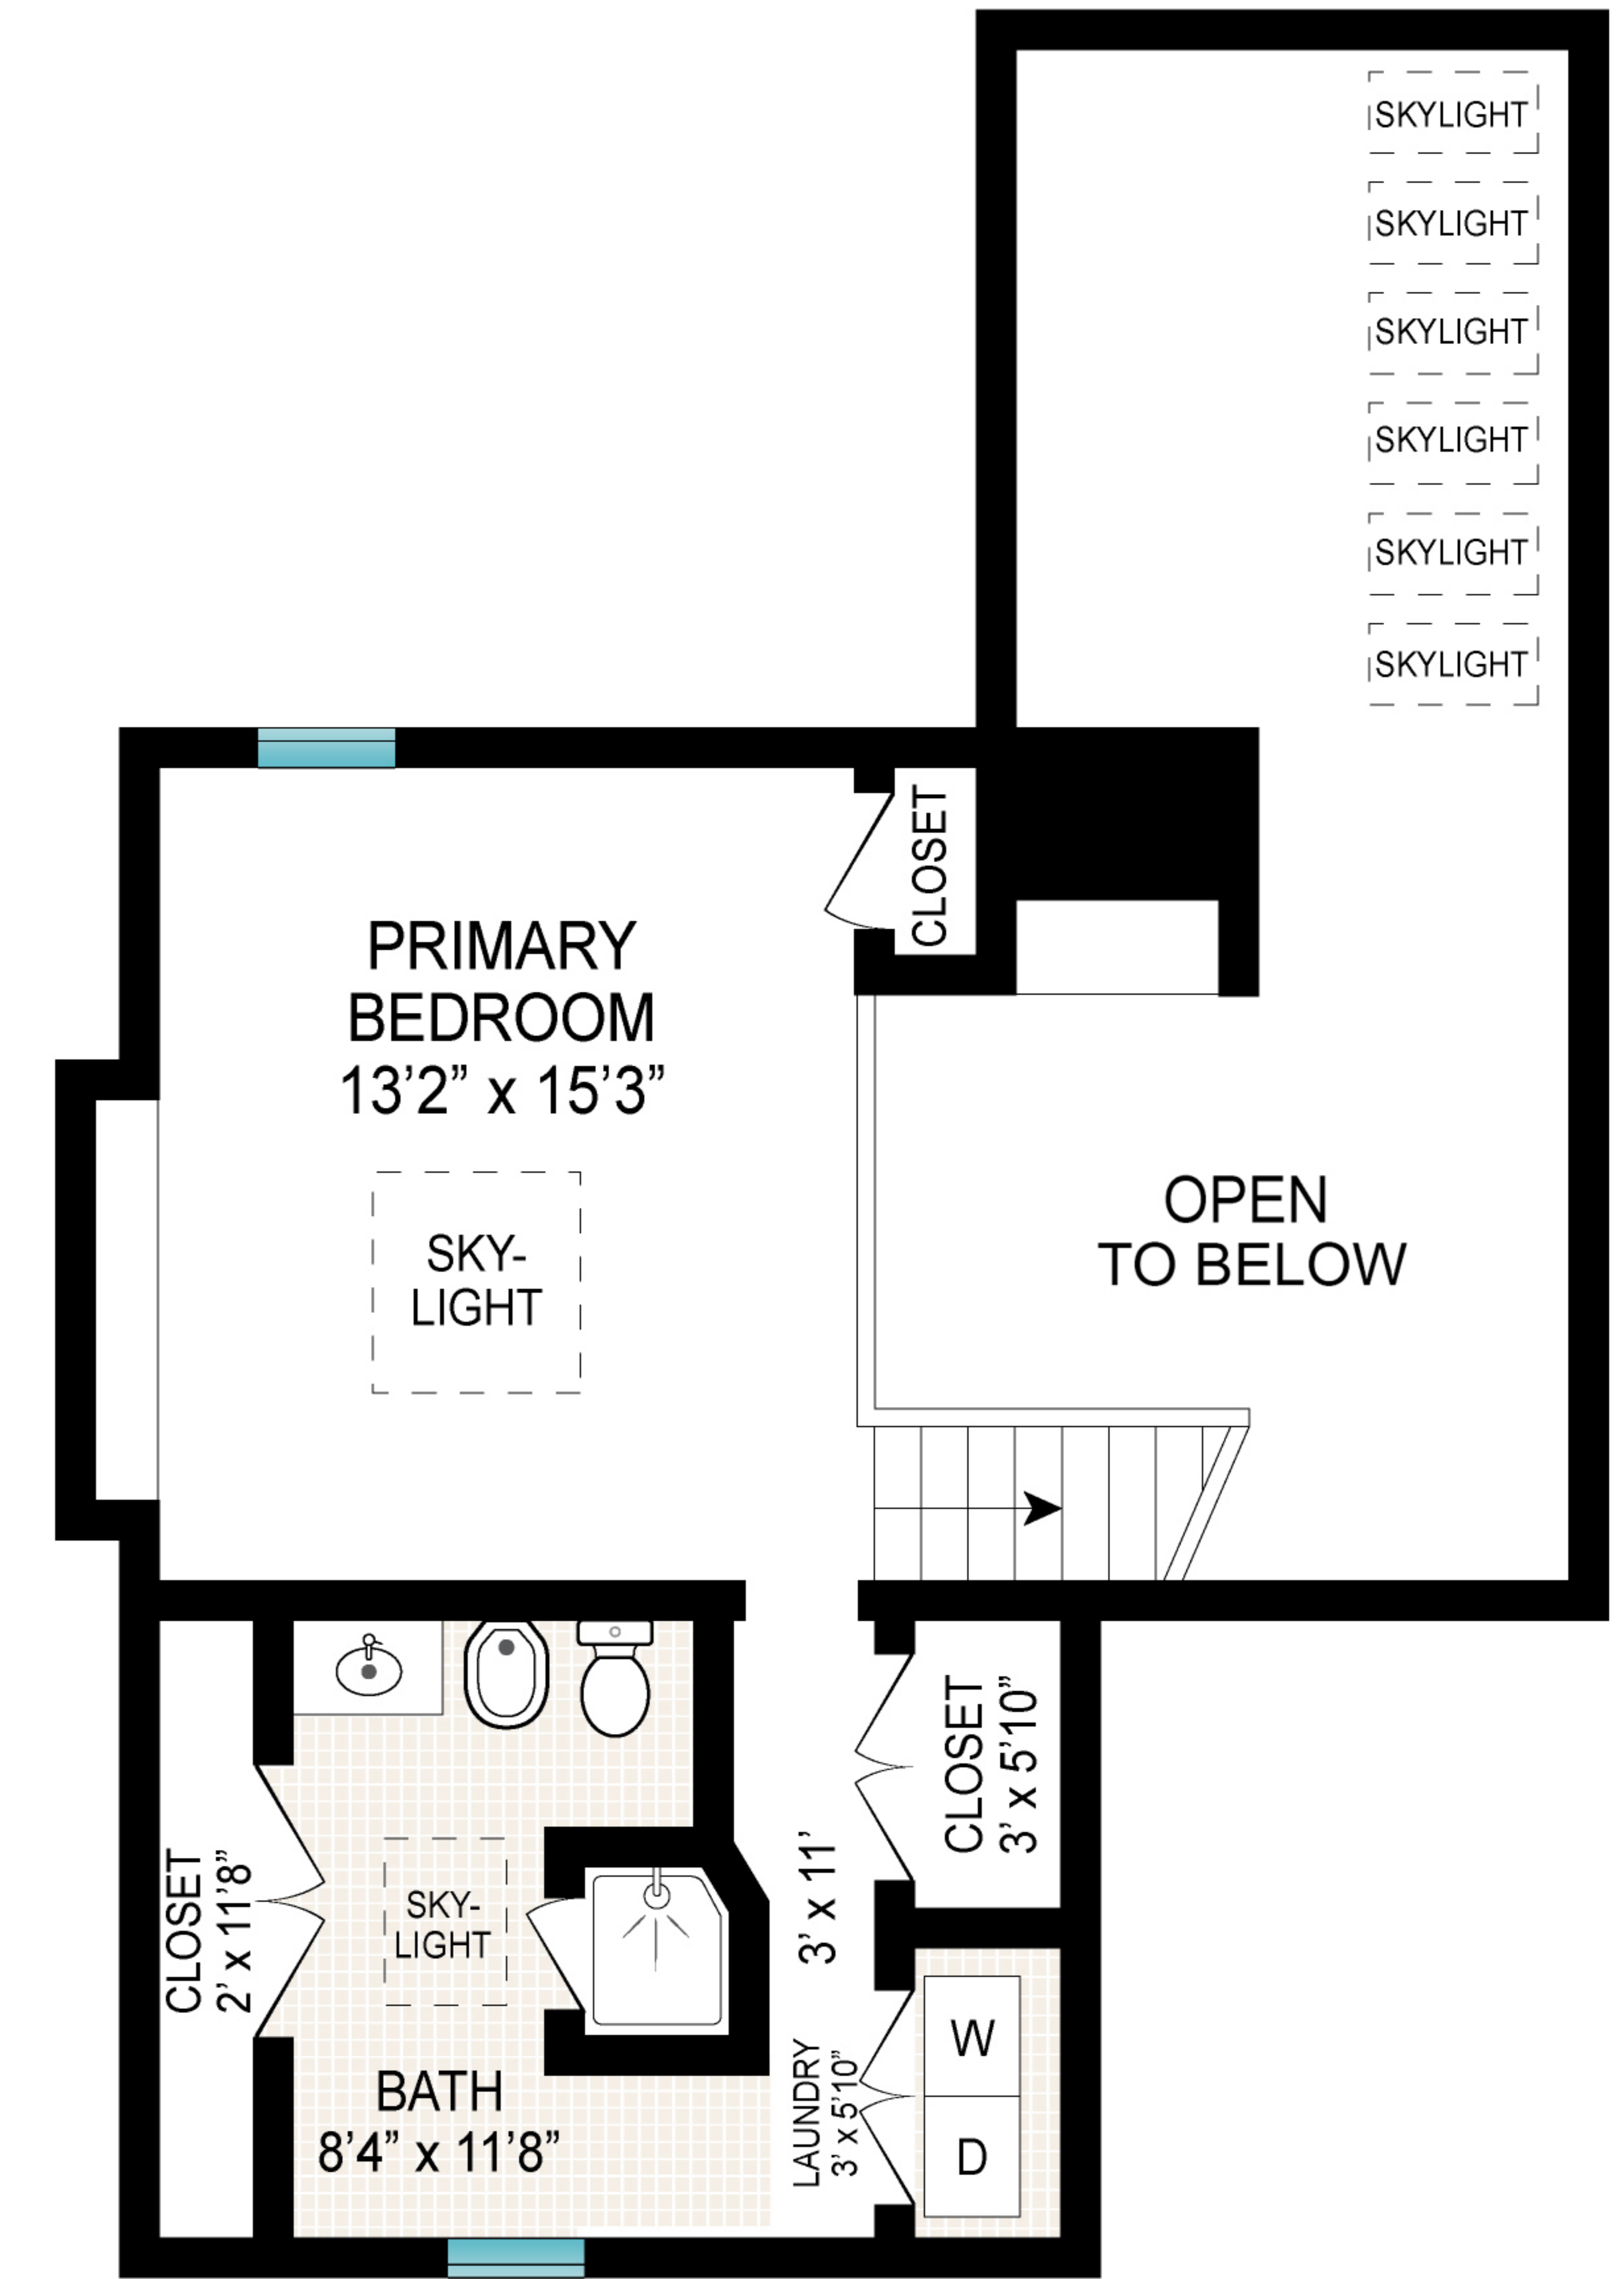

FIRST FLOOR

FIRST FLOOR INT: 900 ft²

Scale in feet. Indicative only. Dimensions are approximate. All information contained herein is gathered from sources we believe to be reliable. However, we cannot guarantee its accuracy and interested persons should rely on their own inquiries.

8 Yearling Court, East Hampton

SECOND FLOOR

SECOND FLOOR INT: 300 ft²

Scale in feet. Indicative only. Dimensions are approximate. All information contained herein is gathered from sources we believe to be reliable. However, we cannot guarantee its accuracy and interested persons should rely on their own inquiries.

FIRST FLOOR

SECOND FLOOR

FIRST FLOOR INT: 900 ft²
 SECOND FLOOR INT: 300 ft²
 TOTAL INT: 1200 ft²

Scale in feet. Indicative only. Dimensions are approximate. All information contained herein is gathered from sources we believe to be reliable. However, we cannot guarantee its accuracy and interested persons should rely on their own inquiries.