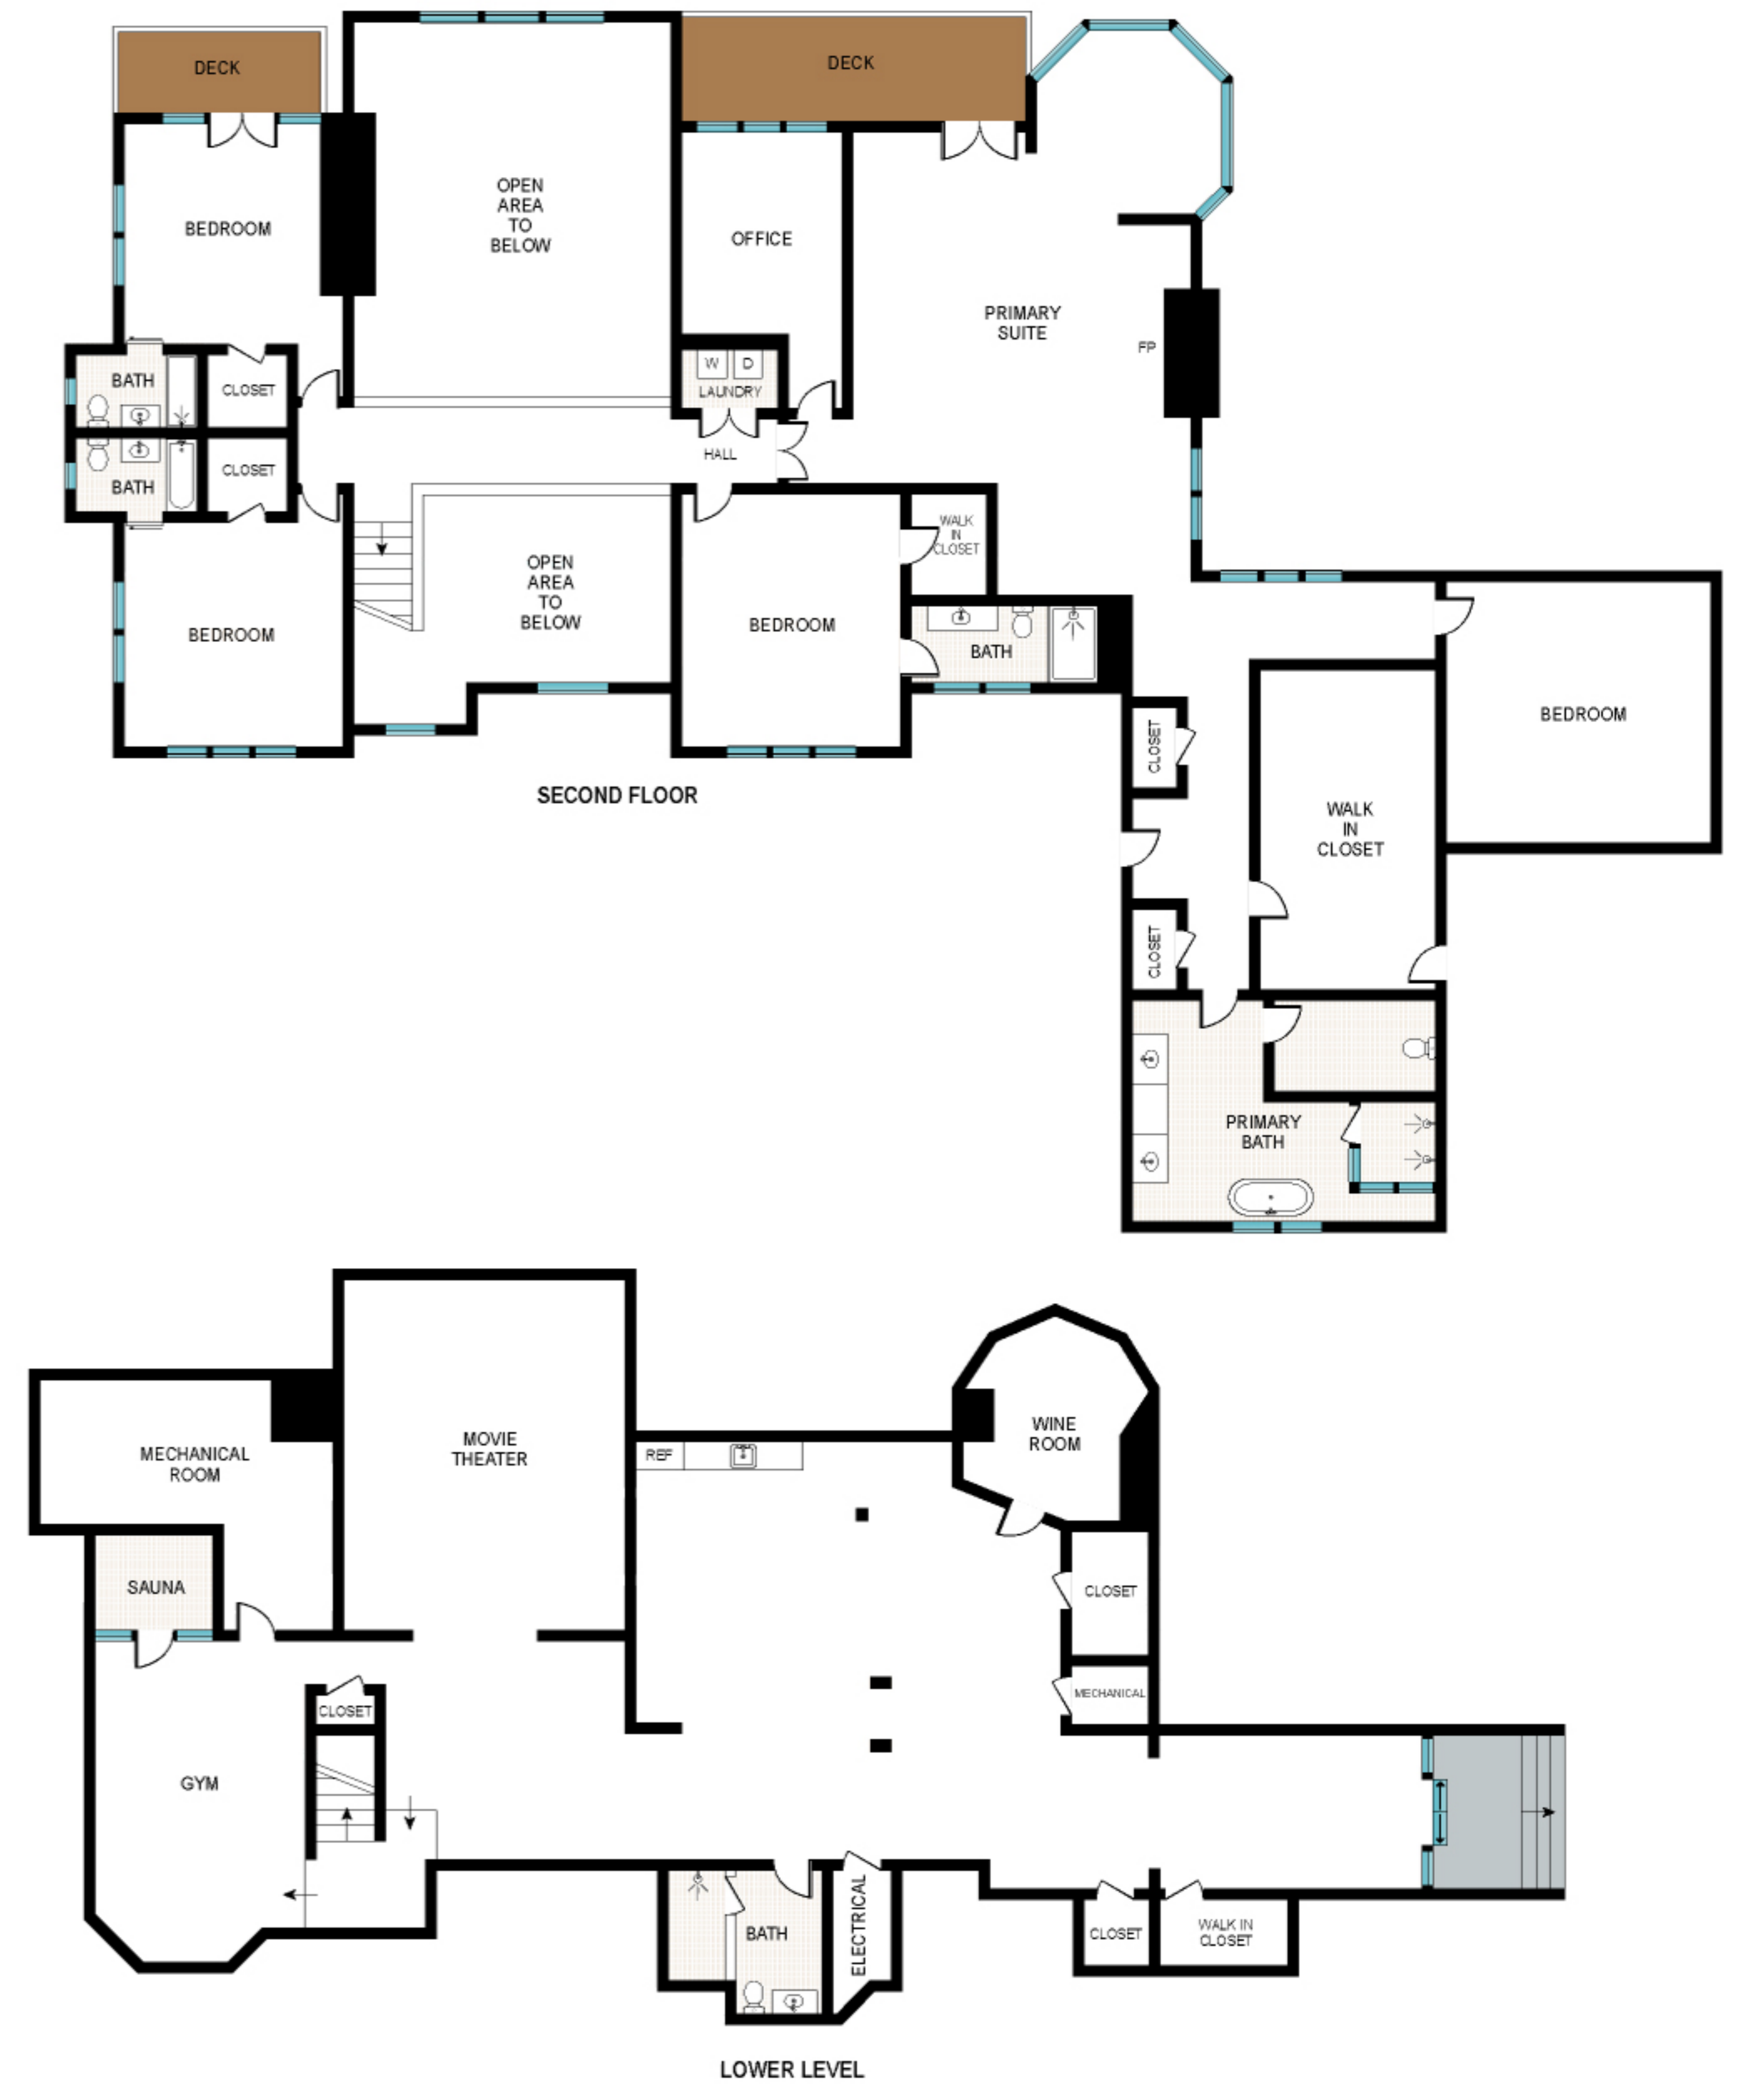

FIRST FLOOR: 4145 ft²
 POOL HOUSE: 293 ft²
 POOL: 800 ft²
 GARAGE: 533 ft²
 TENNIS: 6470 ft²

Scale in feet. Indicative only. Dimensions are approximate. All information contained herein is gathered from sources we believe to be reliable. However, we cannot guarantee its accuracy and interested persons should rely on their own inquiries.

129 Stoney Hill Road, Sag Harbor

SECOND FLOOR

SECOND FLOOR: 3841 ft²

Scale in feet. Indicative only. Dimensions are approximate. All information contained herein is gathered from sources we believe to be reliable. However, we cannot guarantee its accuracy and interested persons should rely on their own inquiries.

129 Stoney Hill Road, Sag Harbor

**Brown
Harris
Stevens**

LOWER LEVEL

LOWER LEVEL: 2696 ft²

Scale in feet. Indicative only. Dimensions are approximate. All information contained herein is gathered from sources we believe to be reliable. However, we cannot guarantee its accuracy and interested persons should rely on their own inquiries.

129 Stoney Hill Road, Sag Harbor

FIRST FLOOR: 4145 ft²
 SECOND FLOOR: 3841 ft²
 LOWER LEVEL: 2696 ft²
 POOL HOUSE: 293 ft²
 POOL: 800 ft²
 GARAGE: 533 ft²
 TENNIS: 6470 ft²
 TOTAL: 11760 ft²

Scale in feet. Indicative only. Dimensions are approximate. All information contained herein is gathered from sources we believe to be reliable. However, we cannot guarantee its accuracy and interested persons should rely on their own inquiries.