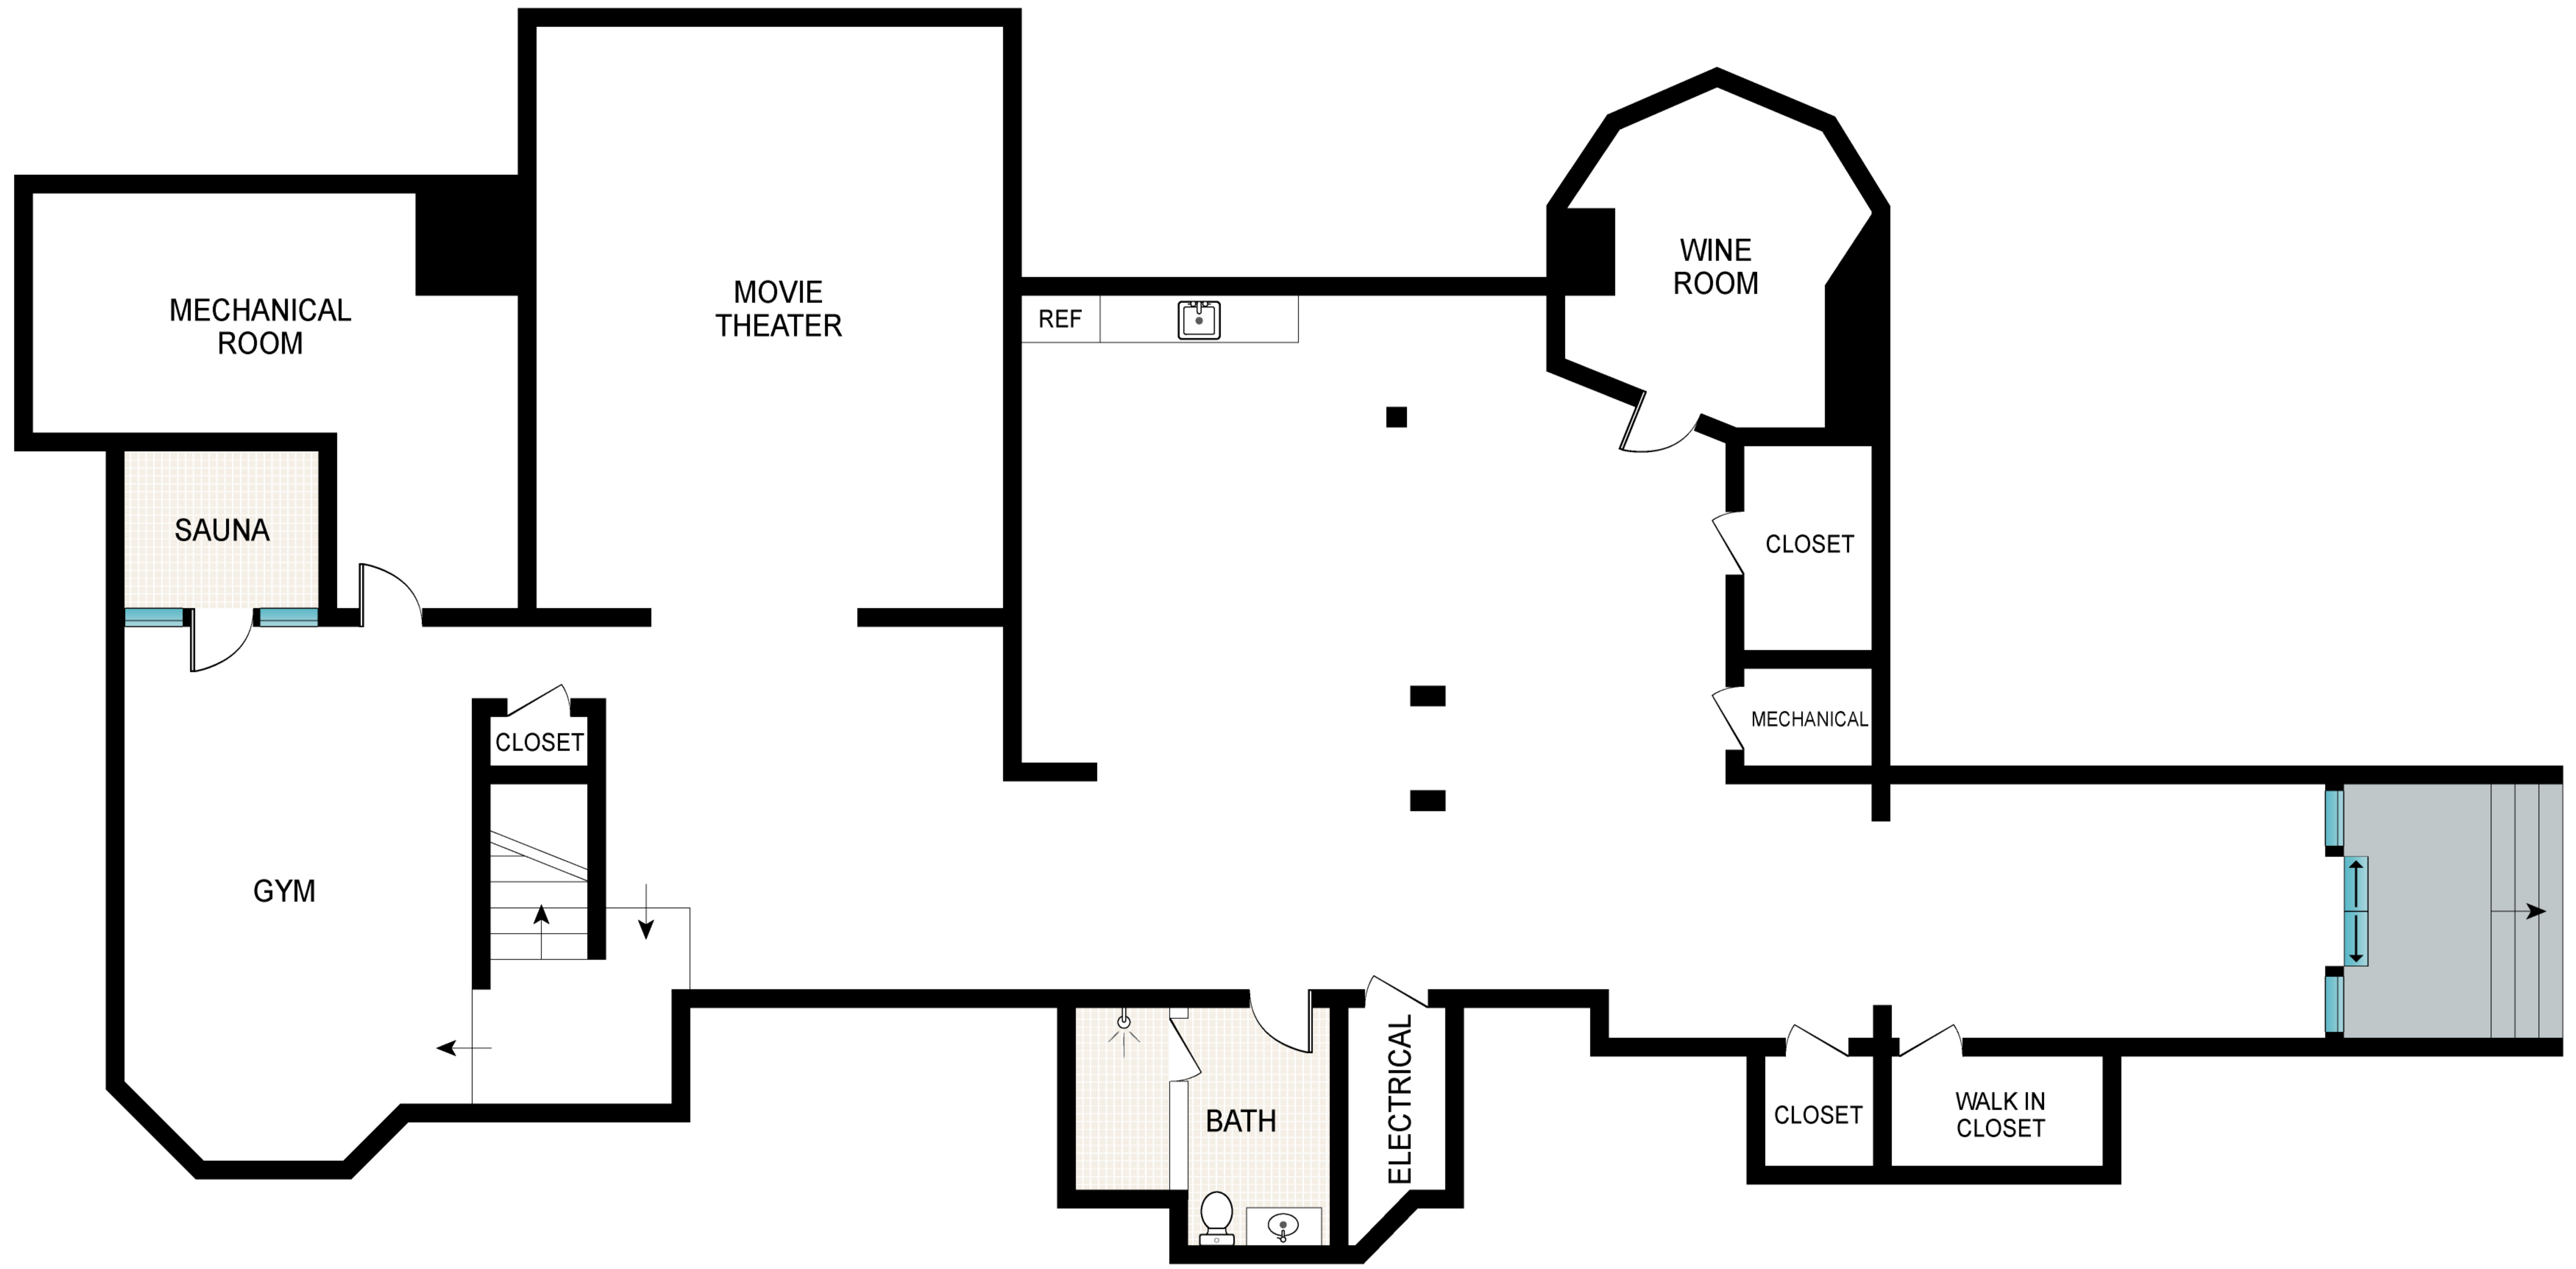

FIRST FLOOR: 4145 ft²
 POOL HOUSE: 293 ft²
 POOL: 800 ft²
 GARAGE: 533 ft²
 TENNIS: 6470 ft²

Scale in feet. Indicative only. Dimensions are approximate. All information contained herein is gathered from sources we believe to be reliable. However, we cannot guarantee its accuracy and interested persons should rely on their own inquiries.

129 Stoney Hill Road, Sag Harbor

SECOND FLOOR

SECOND FLOOR: 3841 ft²

Scale in feet. Indicative only. Dimensions are approximate. All information contained herein is gathered from sources we believe to be reliable. However, we cannot guarantee its accuracy and interested persons should rely on their own inquiries.

129 Stoney Hill Road, Sag Harbor

**Brown
Harris
Stevens**

LOWER LEVEL

LOWER LEVEL: 2696 ft²

Scale in feet. Indicative only. Dimensions are approximate. All information contained herein is gathered from sources we believe to be reliable. However, we cannot guarantee its accuracy and interested persons should rely on their own inquiries.

129 Stoney Hill Road, Sag Harbor

FIRST FLOOR: 4145 ft²
 SECOND FLOOR: 3841 ft²
 LOWER LEVEL: 2696 ft²
 POOL HOUSE: 293 ft²
 POOL: 800 ft²
 GARAGE: 533 ft²
 TENNIS: 6470 ft²
 TOTAL: 11760 ft²

Scale in feet. Indicative only. Dimensions are approximate. All information contained herein is gathered from sources we believe to be reliable. However, we cannot guarantee its accuracy and interested persons should rely on their own inquiries.