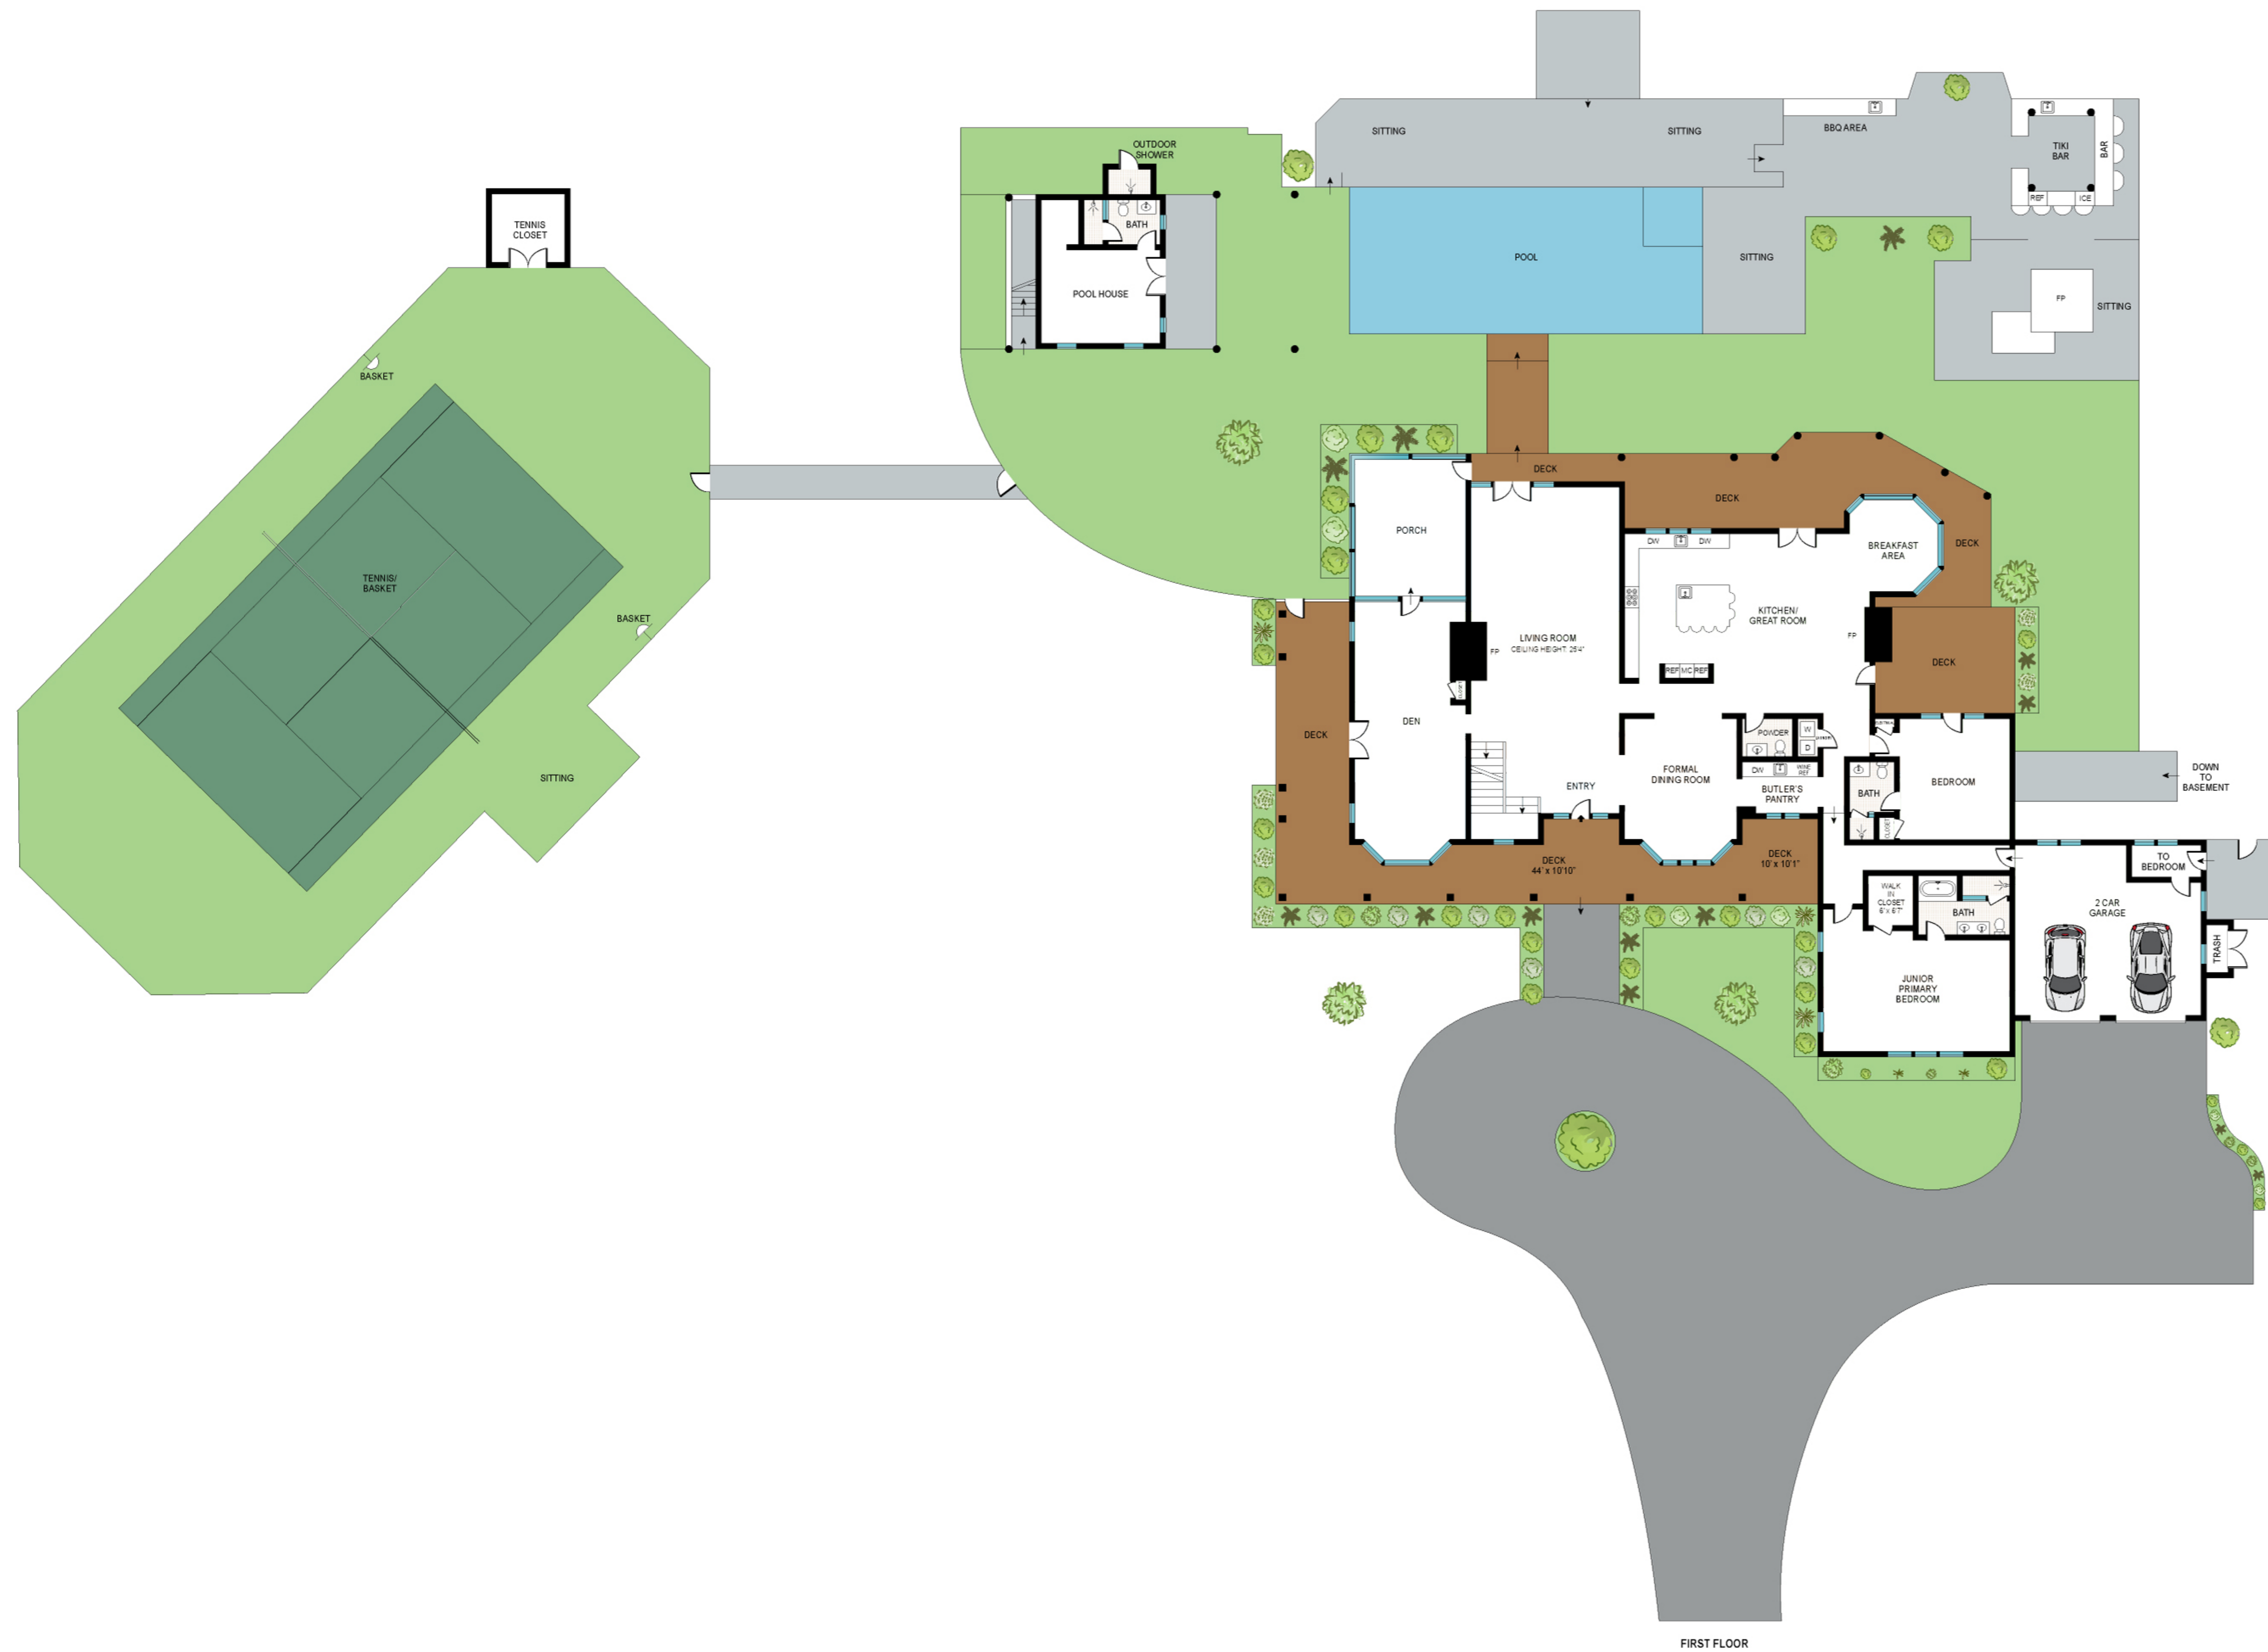

FIRST FLOOR: 4145 ft²
 POOL HOUSE: 293 ft²
 POOL: 800 ft²
 GARAGE: 533 ft²
 TENNIS: 6470 ft²

Scale in feet. Indicative only. Dimensions are approximate. All information contained herein is gathered from sources we believe to be reliable. However, we cannot guarantee its accuracy and interested persons should rely on their own inquiries.

129 Stoney Hill Road, Sag Harbor

SECOND FLOOR

SECOND FLOOR: 3841 ft²

Scale in feet. Indicative only. Dimensions are approximate. All information contained herein is gathered from sources we believe to be reliable. However, we cannot guarantee its accuracy and interested persons should rely on their own inquiries.

129 Stoney Hill Road, Sag Harbor

**Brown
Harris
Stevens**

LOWER LEVEL

LOWER LEVEL: 2696 ft²

Scale in feet. Indicative only. Dimensions are approximate. All information contained herein is gathered from sources we believe to be reliable. However, we cannot guarantee its accuracy and interested persons should rely on their own inquiries.

129 Stoney Hill Road, Sag Harbor

FIRST FLOOR: 4145 ft²
 SECOND FLOOR: 3841 ft²
 LOWER LEVEL: 2696 ft²
 POOL HOUSE: 293 ft²
 POOL: 800 ft²
 GARAGE: 533 ft²
 TENNIS: 6470 ft²
 TOTAL: 11760 ft²

Scale in feet. Indicative only. Dimensions are approximate. All information contained herein is gathered from sources we believe to be reliable. However, we cannot guarantee its accuracy and interested persons should rely on their own inquiries.