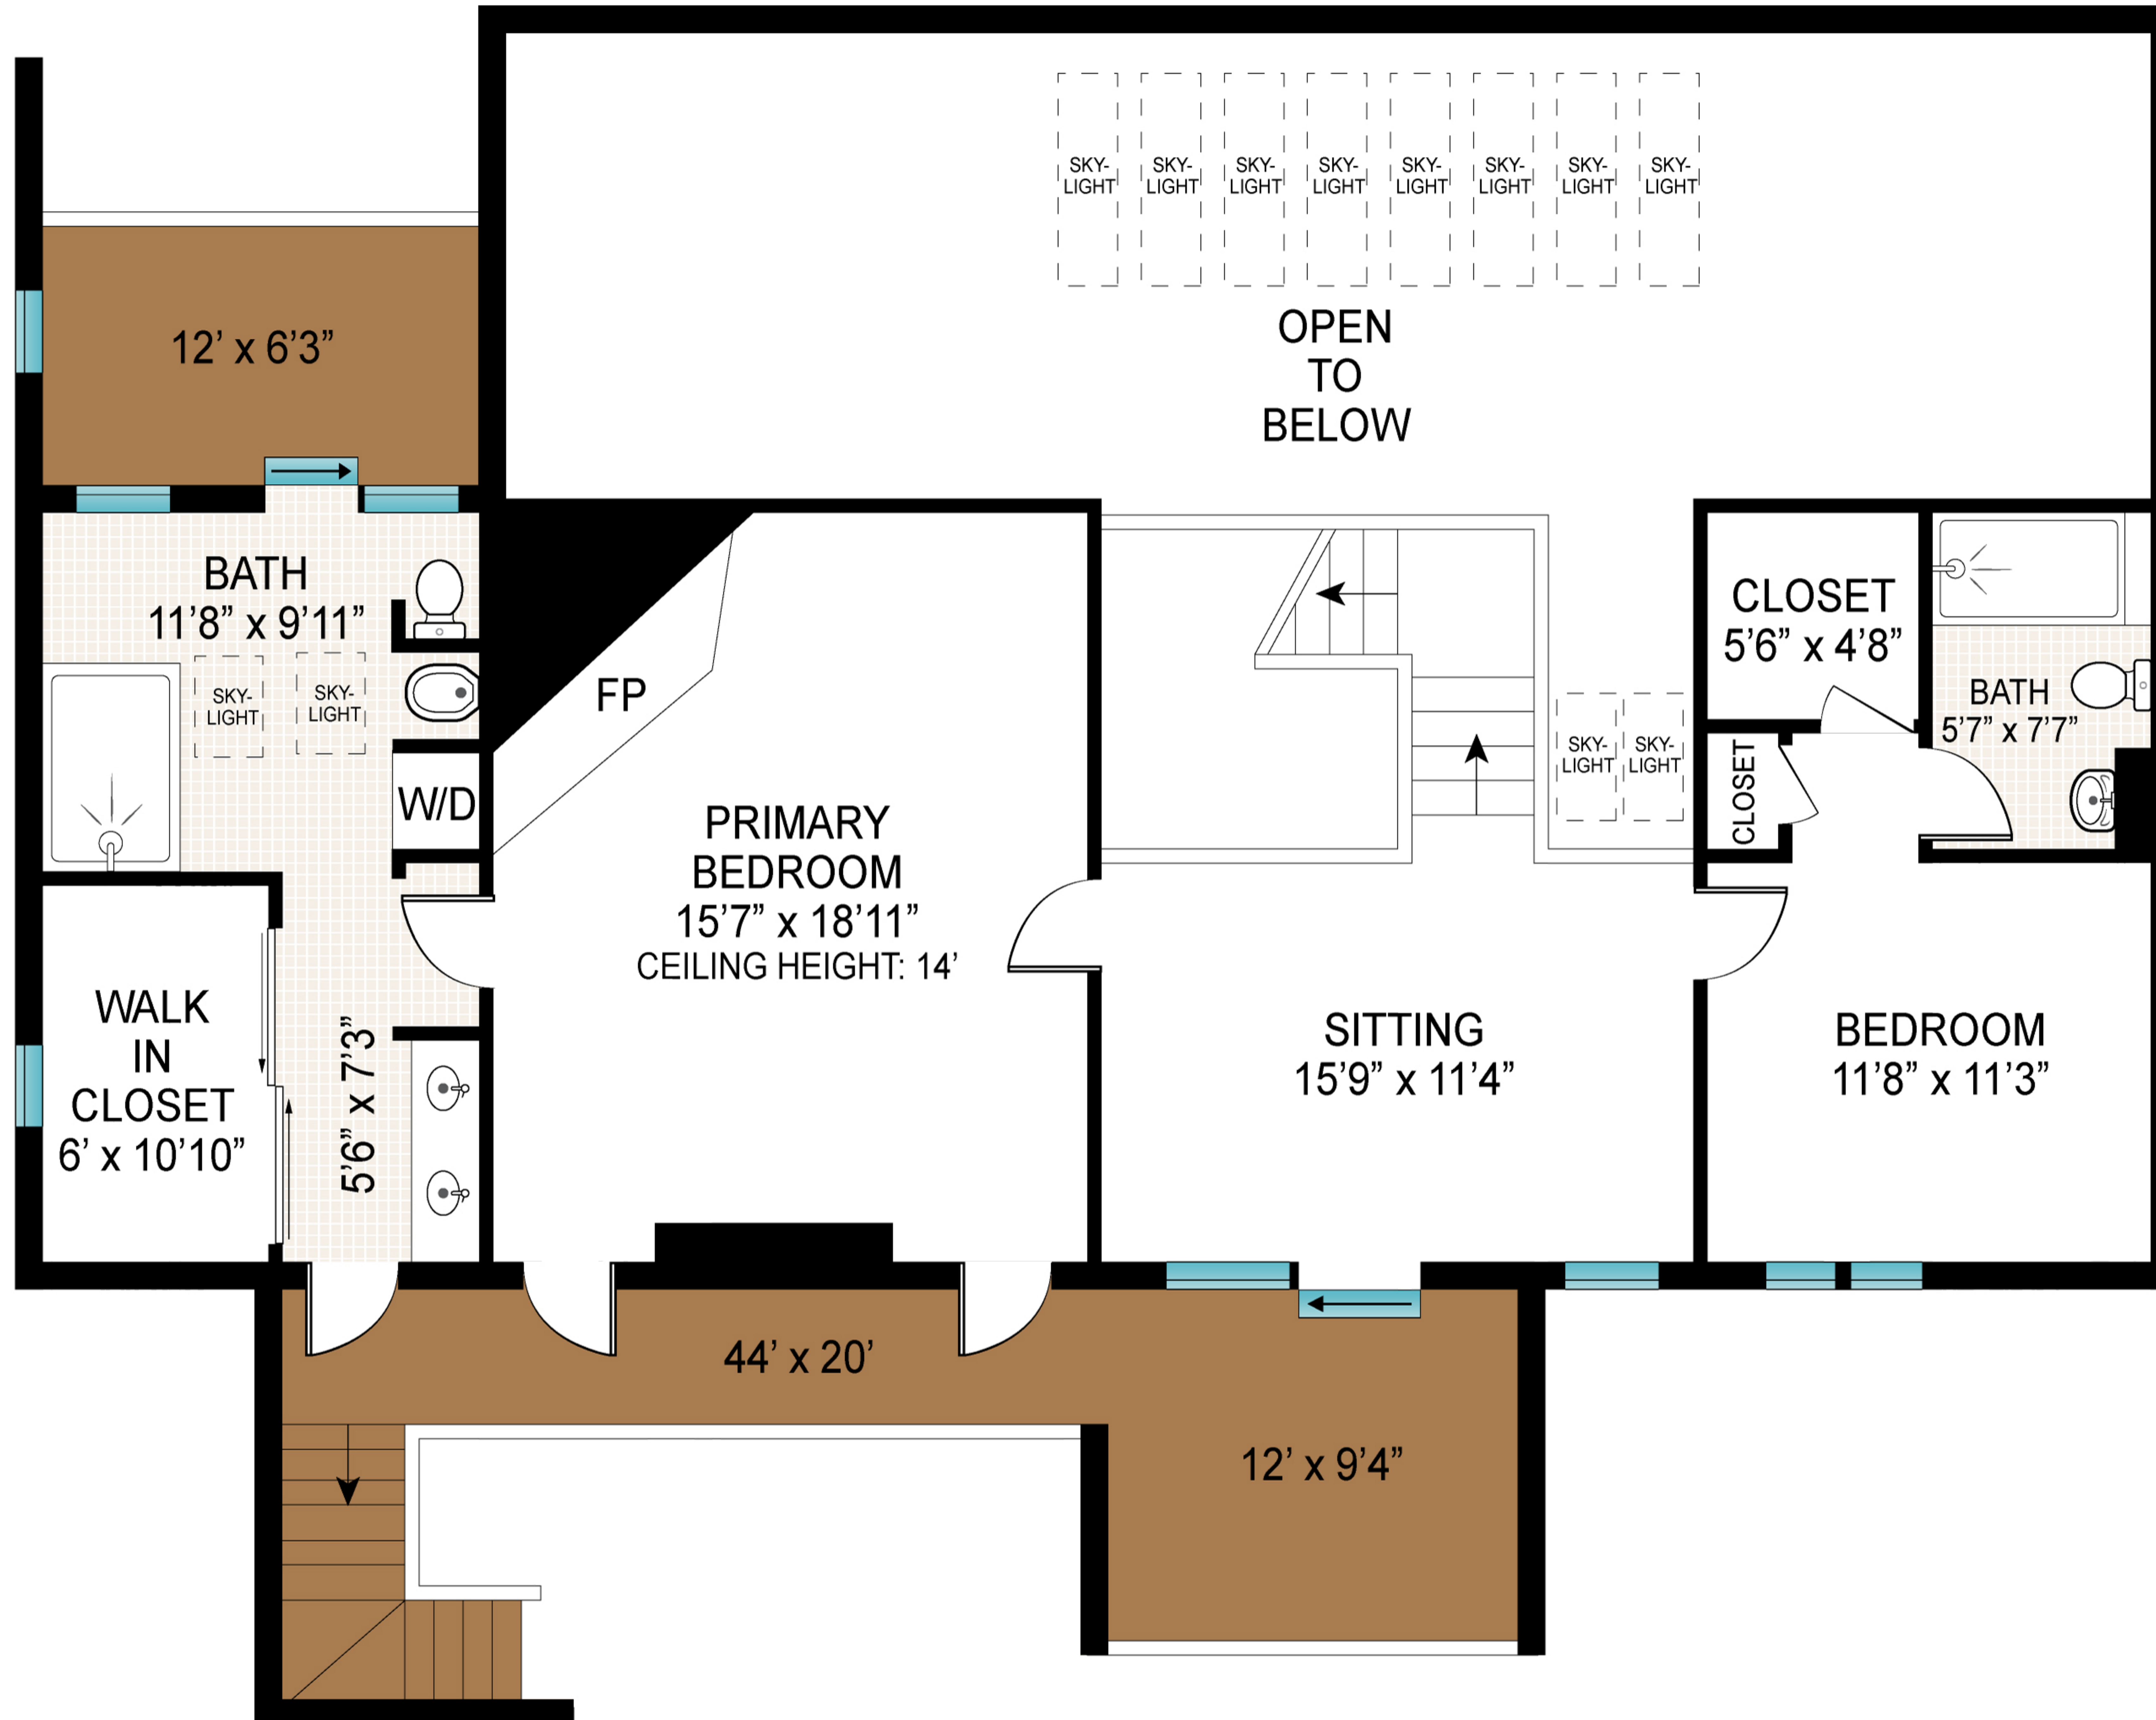

FIRST FLOOR

FIRST FLOOR INT: 1400 ft²
 GARAGE: 220 ft²

Scale in feet. Indicative only. Dimensions are approximate. All information contained herein is gathered from sources we believe to be reliable. However, we cannot guarantee its accuracy and interested persons should rely on their own inquiries.

12 Appaloosa Court, East Hampton

SECOND FLOOR

SECOND FLOOR INT: 980 ft²

Scale in feet. Indicative only. Dimensions are approximate. All information contained herein is gathered from sources we believe to be reliable. However, we cannot guarantee its accuracy and interested persons should rely on their own inquiries.

FIRST FLOOR

SECOND FLOOR

FIRST FLOOR INT: 1400 ft²
 SECOND FLOOR INT: 980 ft²
 GARAGE: 220 ft²
 TOTAL INT: 2600 ft²

Scale in feet. Indicative only. Dimensions are approximate. All information contained herein is gathered from sources we believe to be reliable. However, we cannot guarantee its accuracy and interested persons should rely on their own inquiries.