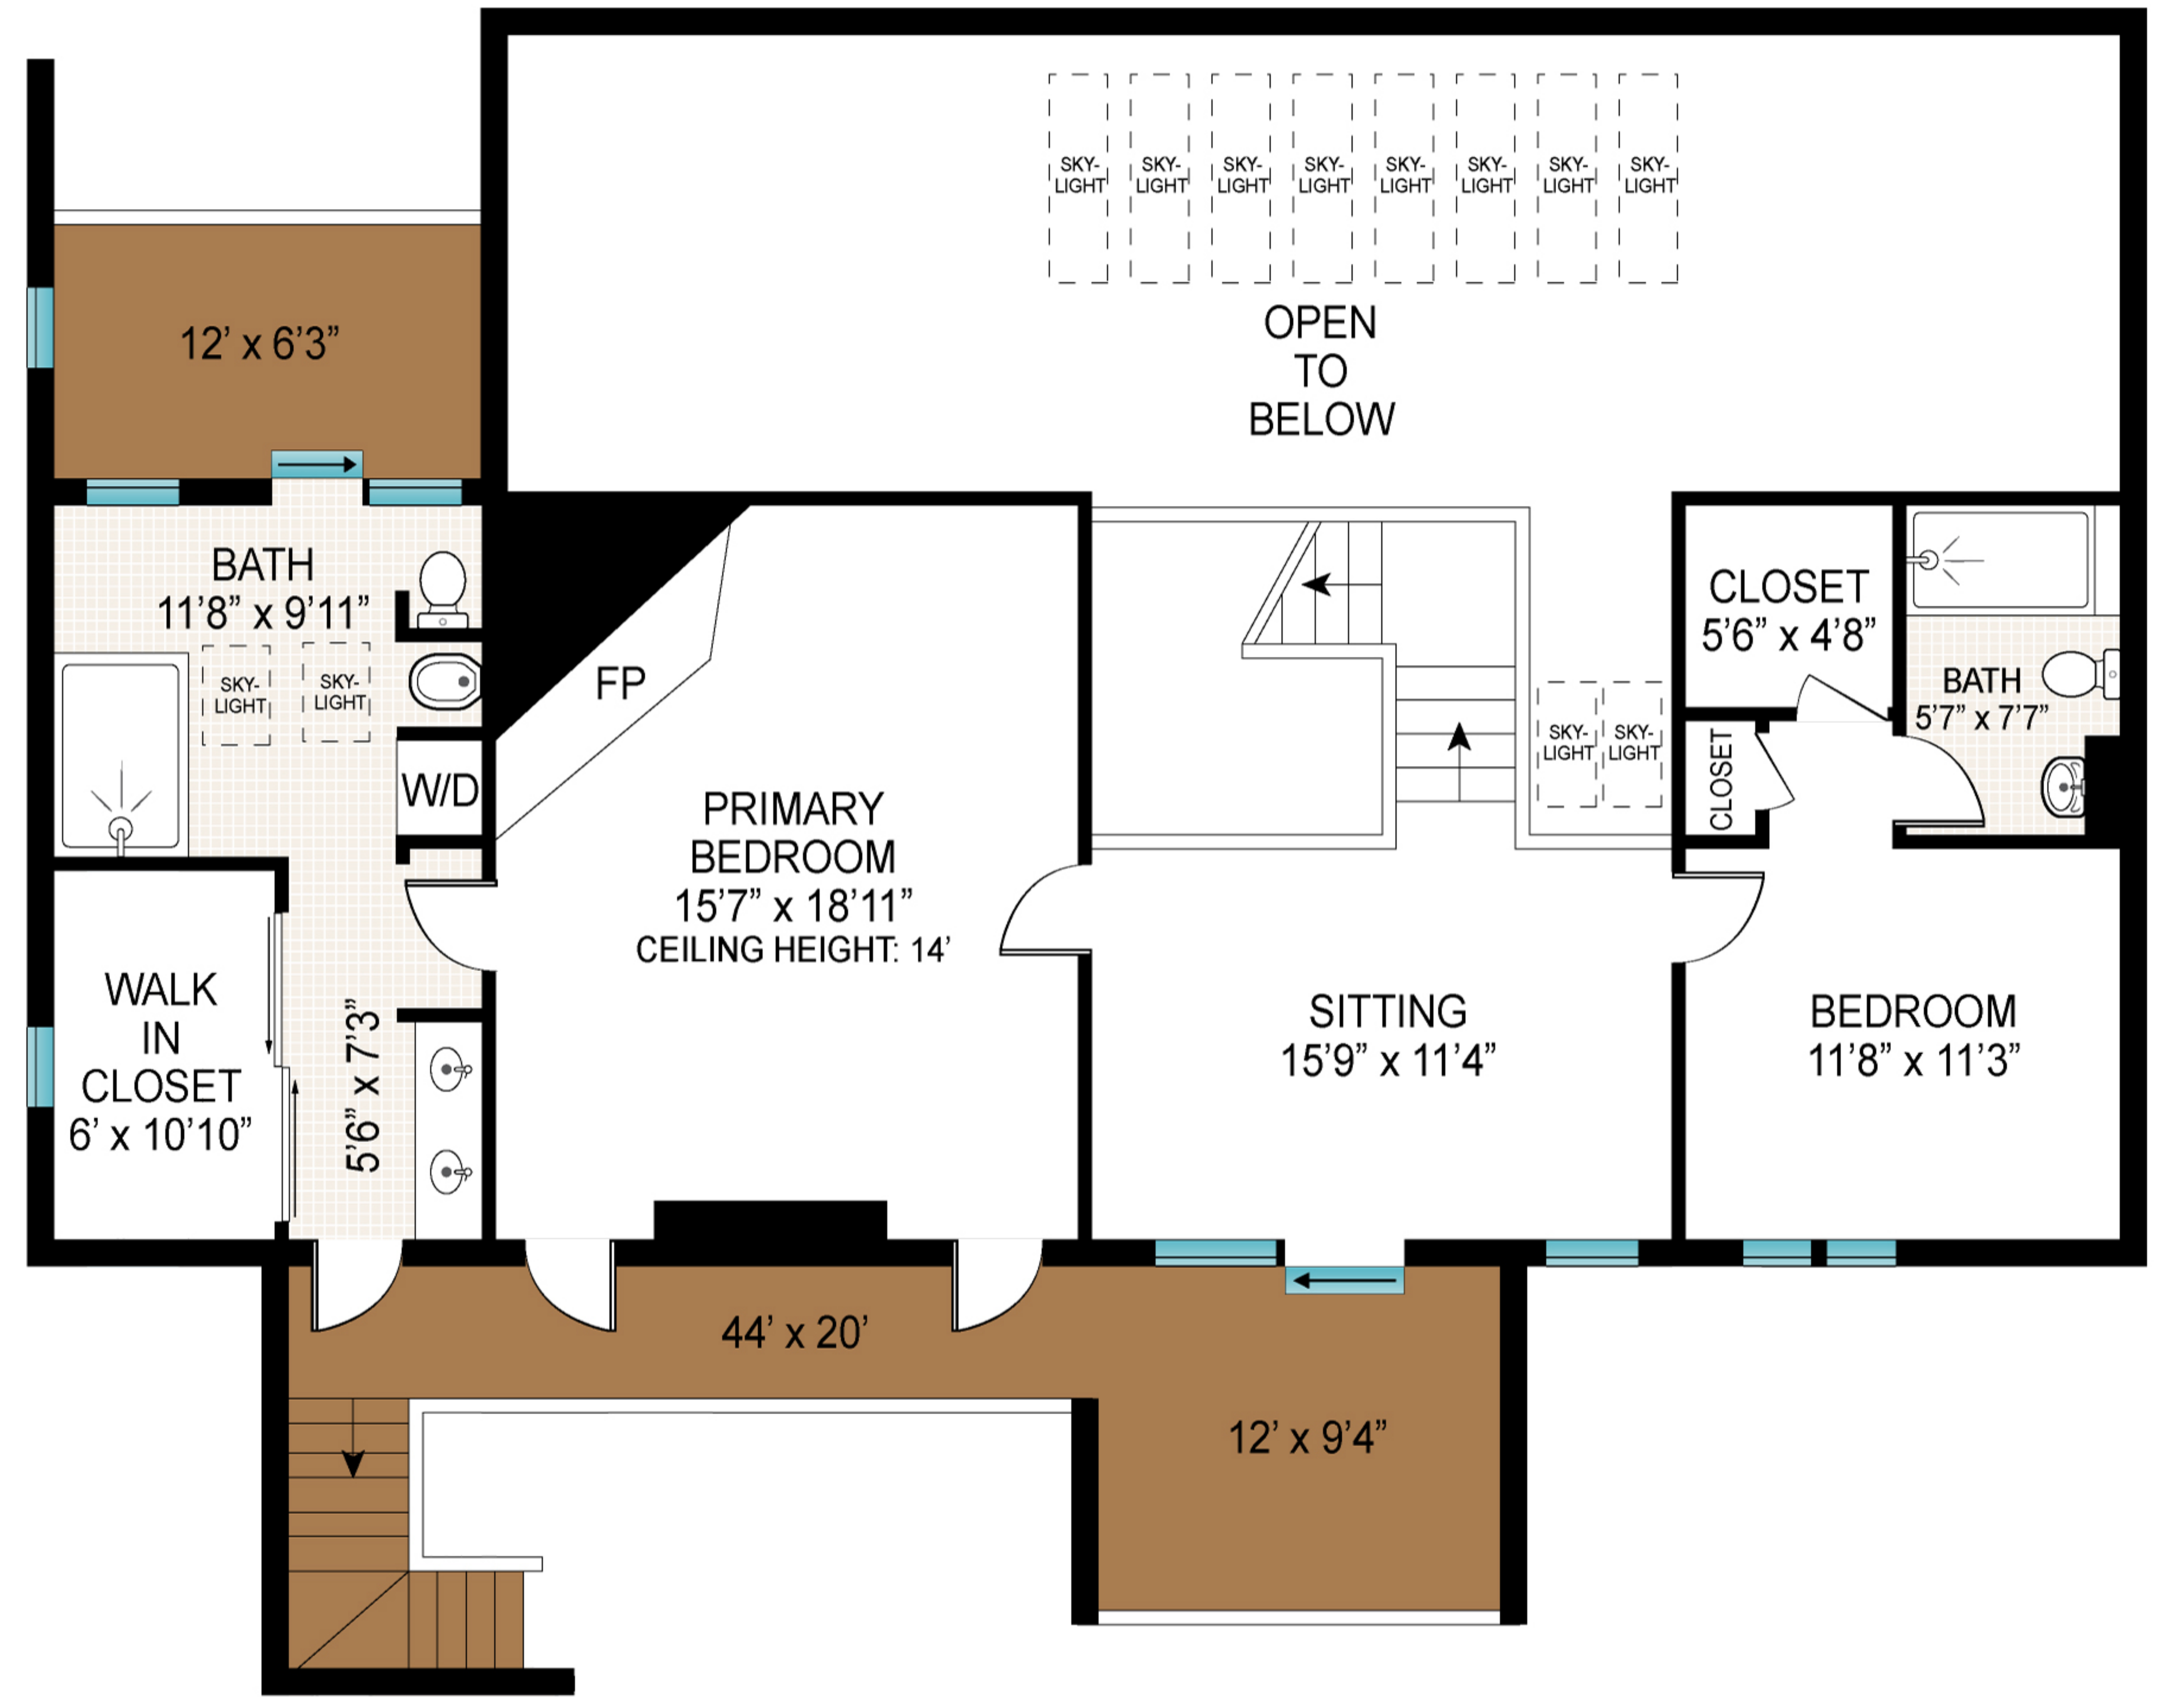

FIRST FLOOR

FIRST FLOOR INT: 1400 ft²
 GARAGE: 220 ft²

Scale in feet. Indicative only. Dimensions are approximate. All information contained herein is gathered from sources we believe to be reliable. However, we cannot guarantee its accuracy and interested persons should rely on their own inquiries.

12 Appaloosa Court, East Hampton

SECOND FLOOR

SECOND FLOOR INT: 980 ft²

Scale in feet. Indicative only. Dimensions are approximate. All information contained herein is gathered from sources we believe to be reliable. However, we cannot guarantee its accuracy and interested persons should rely on their own inquiries.

FIRST FLOOR

SECOND FLOOR

FIRST FLOOR INT: 1400 ft²
 SECOND FLOOR INT: 980 ft²
 GARAGE: 220 ft²
 TOTAL INT: 2600 ft²

Scale in feet. Indicative only. Dimensions are approximate. All information contained herein is gathered from sources we believe to be reliable. However, we cannot guarantee its accuracy and interested persons should rely on their own inquiries.