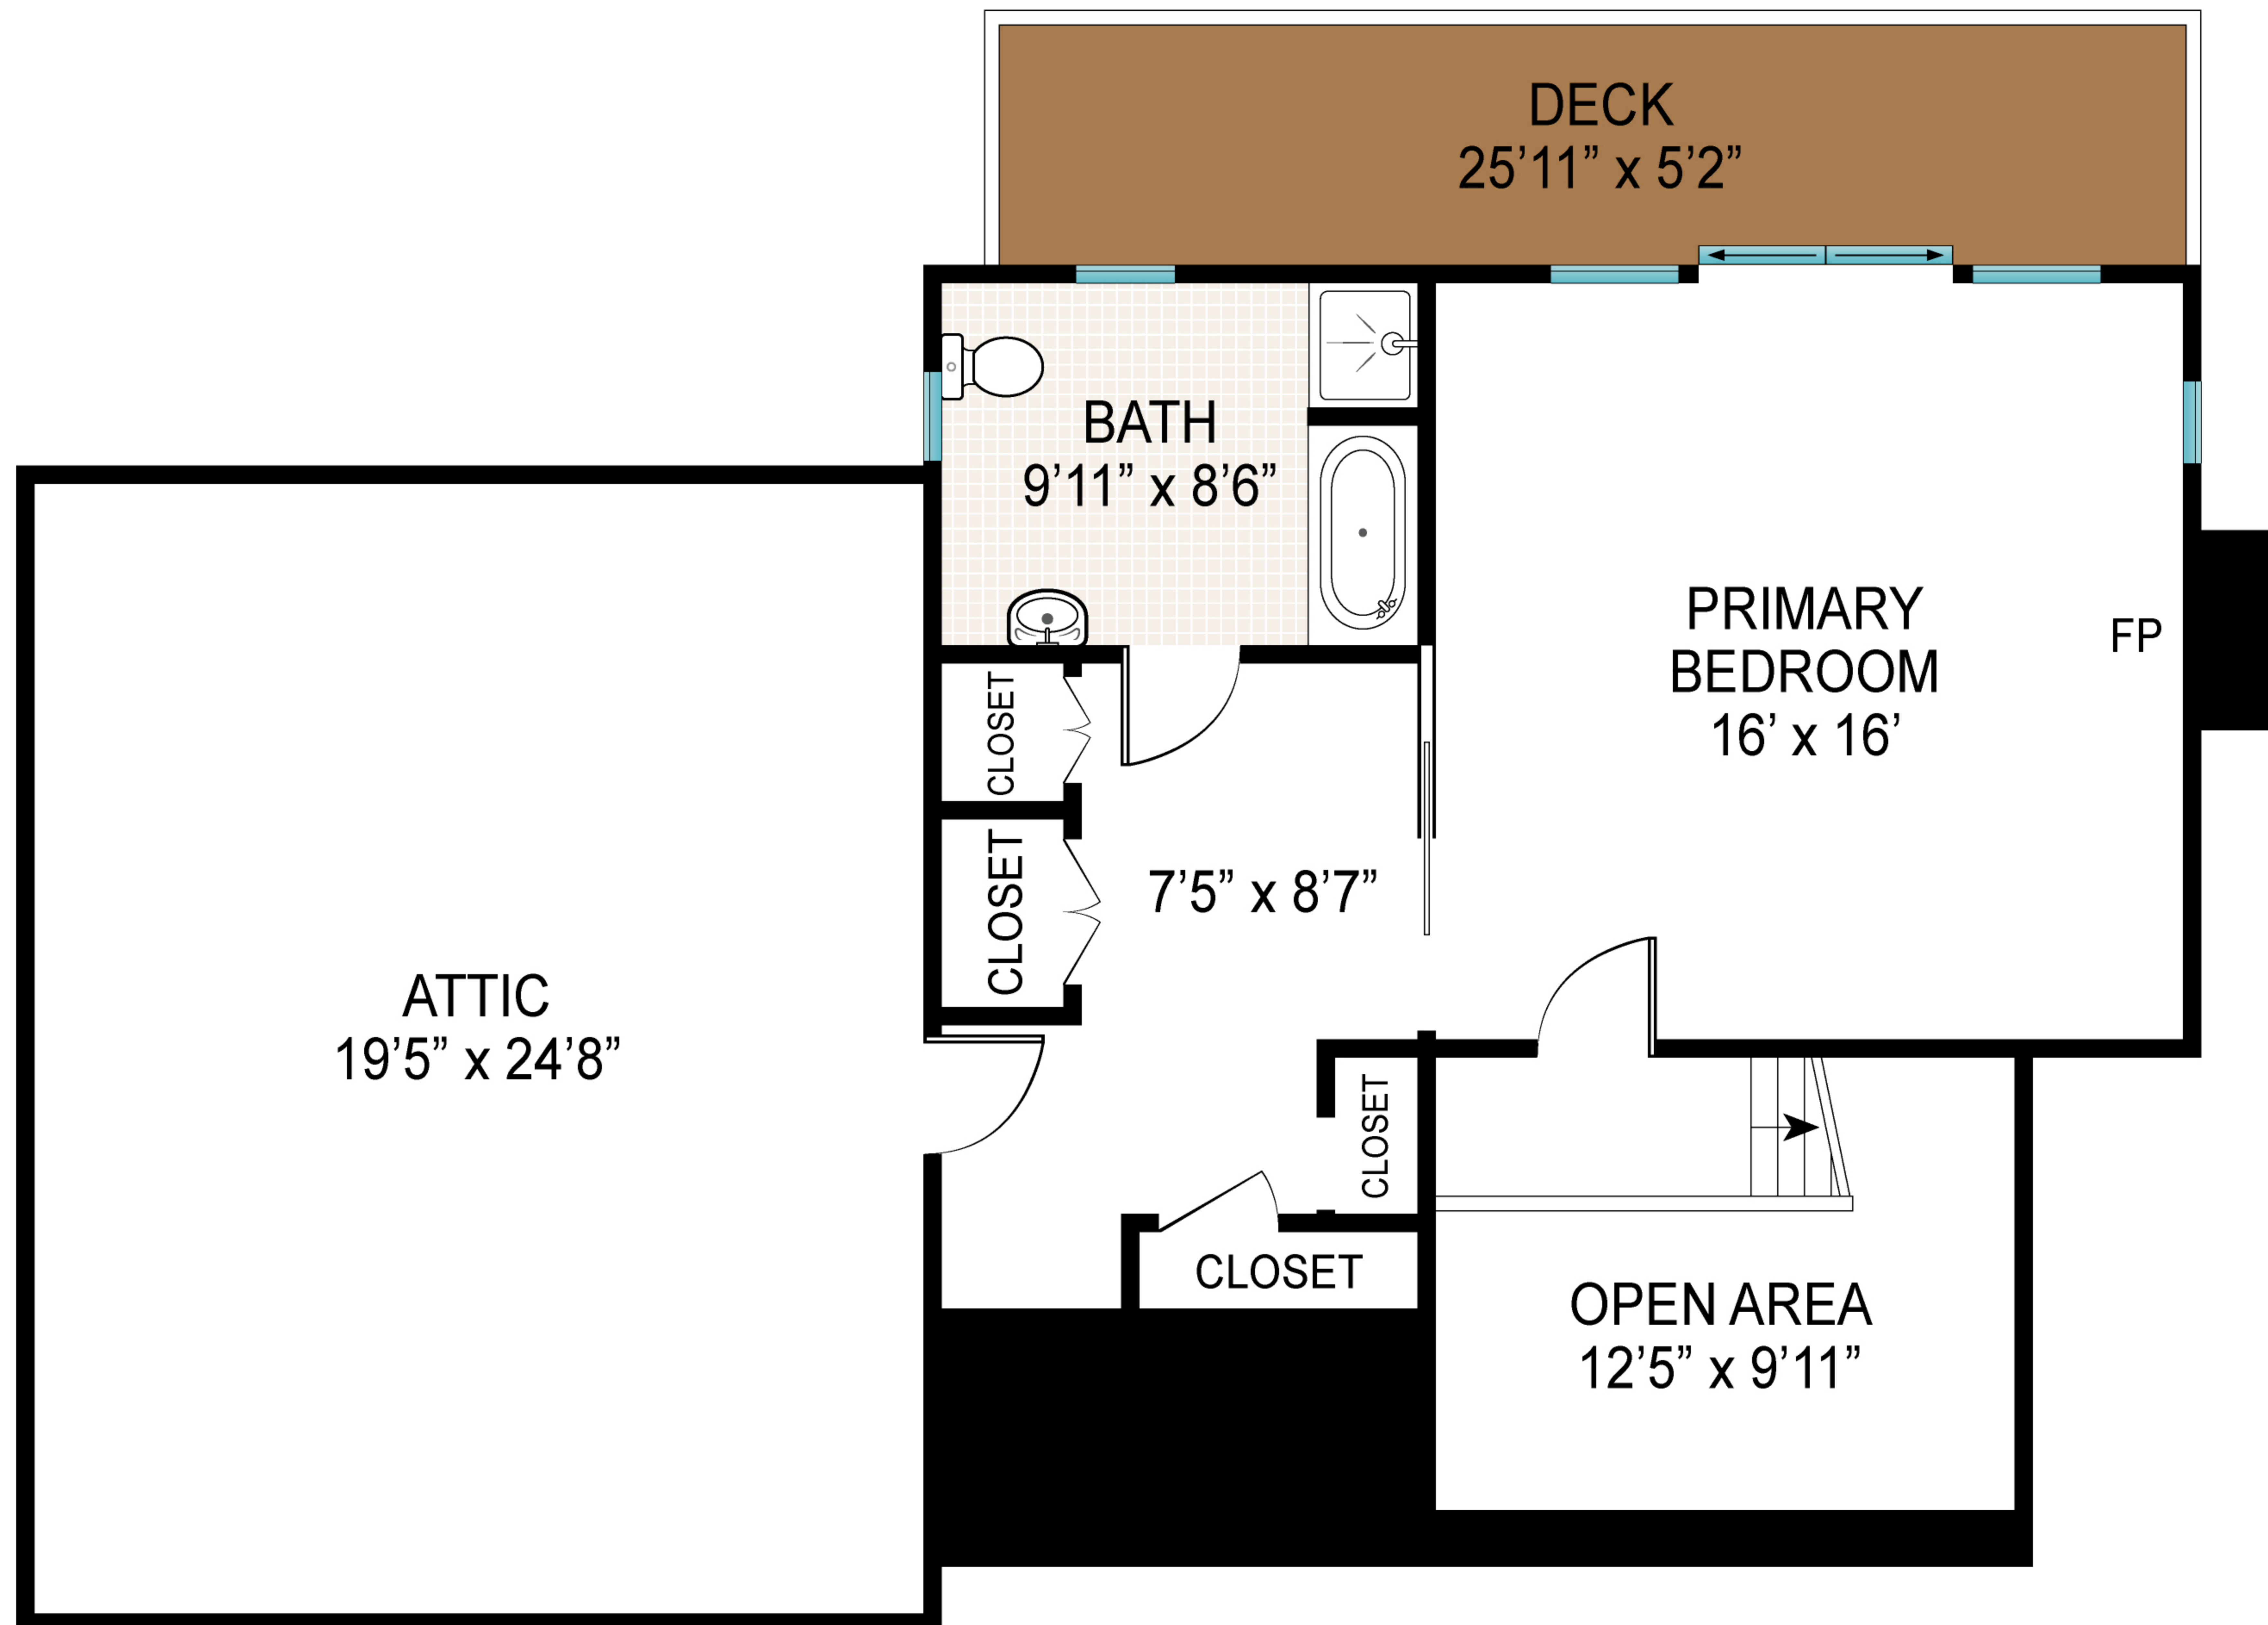

Scale in feet. Indicative only. Dimensions are approximate. All information contained herein is gathered from sources we believe to be reliable. However, we cannot guarantee its accuracy and interested persons should rely on their own inquiries.

16 Hook Pond Lane, East Hampton

Scale in feet. Indicative only. Dimensions are approximate. All information contained herein is gathered from sources we believe to be reliable. However, we cannot guarantee its accuracy and interested persons should rely on their own inquiries.

16 Hook Pond Lane, East Hampton

**Brown
Harris
Stevens**

SECOND FLOOR

Scale in feet. Indicative only. Dimensions are approximate. All information contained herein is gathered from sources we believe to be reliable. However, we cannot guarantee its accuracy and interested persons should rely on their own inquiries.

16 Hook Pond Lane, East Hampton

**Brown
Harris
Stevens**

Scale in feet. Indicative only. Dimensions are approximate. All information contained herein is gathered from sources we believe to be reliable. However, we cannot guarantee its accuracy and interested persons should rely on their own inquiries .