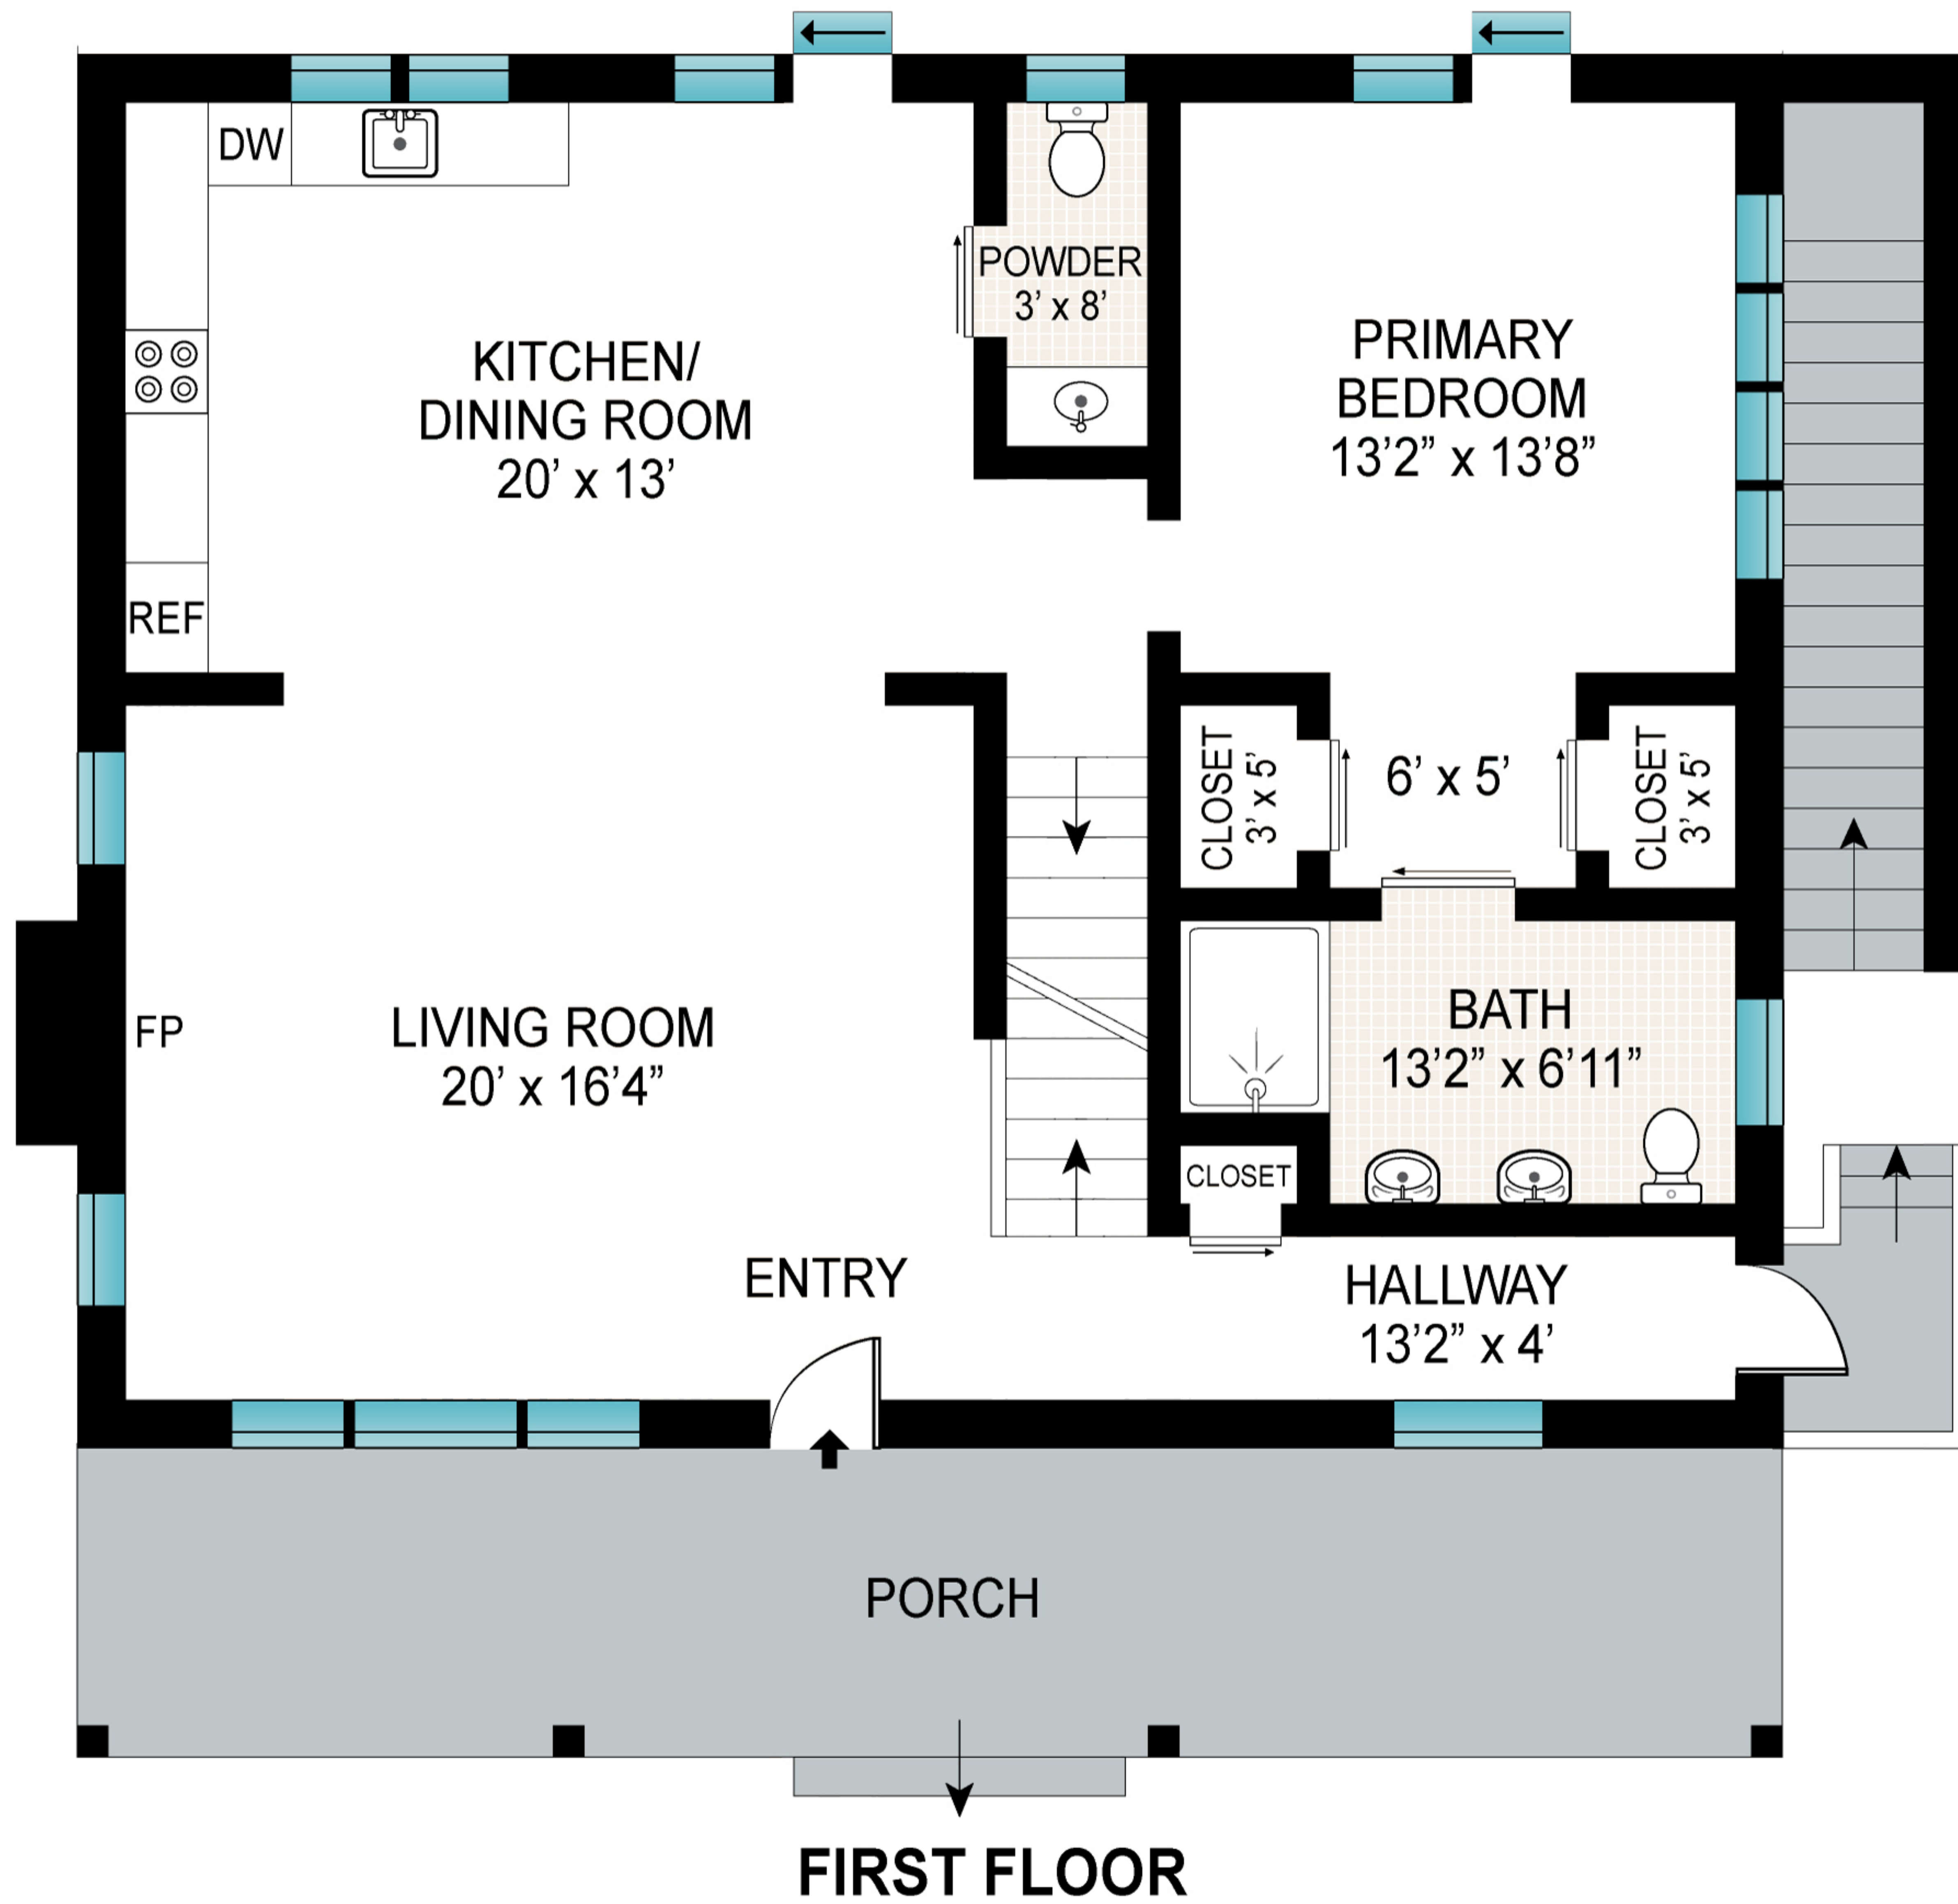

FIRST FLOOR: 1192 ft²

Scale in feet. Indicative only. Dimensions are approximate. All information contained herein is gathered from sources we believe to be reliable. However, we cannot guarantee its accuracy and interested persons should rely on their own inquiries.

31 Meredith Avenue, Sag Harbor

**Brown
Harris
Stevens**

SECOND FLOOR

SECOND FLOOR: 961 ft²

Scale in feet. Indicative only. Dimensions are approximate. All information contained herein is gathered from sources we believe to be reliable. However, we cannot guarantee its accuracy and interested persons should rely on their own inquiries.

31 Meredith Avenue, Sag Harbor

**Brown
Harris
Stevens**

FIRST FLOOR: 1192 ft²
 SECOND FLOOR: 961 ft²
 TOTAL: 2153 ft²

Scale in feet. Indicative only. Dimensions are approximate. All information contained herein is gathered from sources we believe to be reliable. However, we cannot guarantee its accuracy and interested persons should rely on their own inquiries.