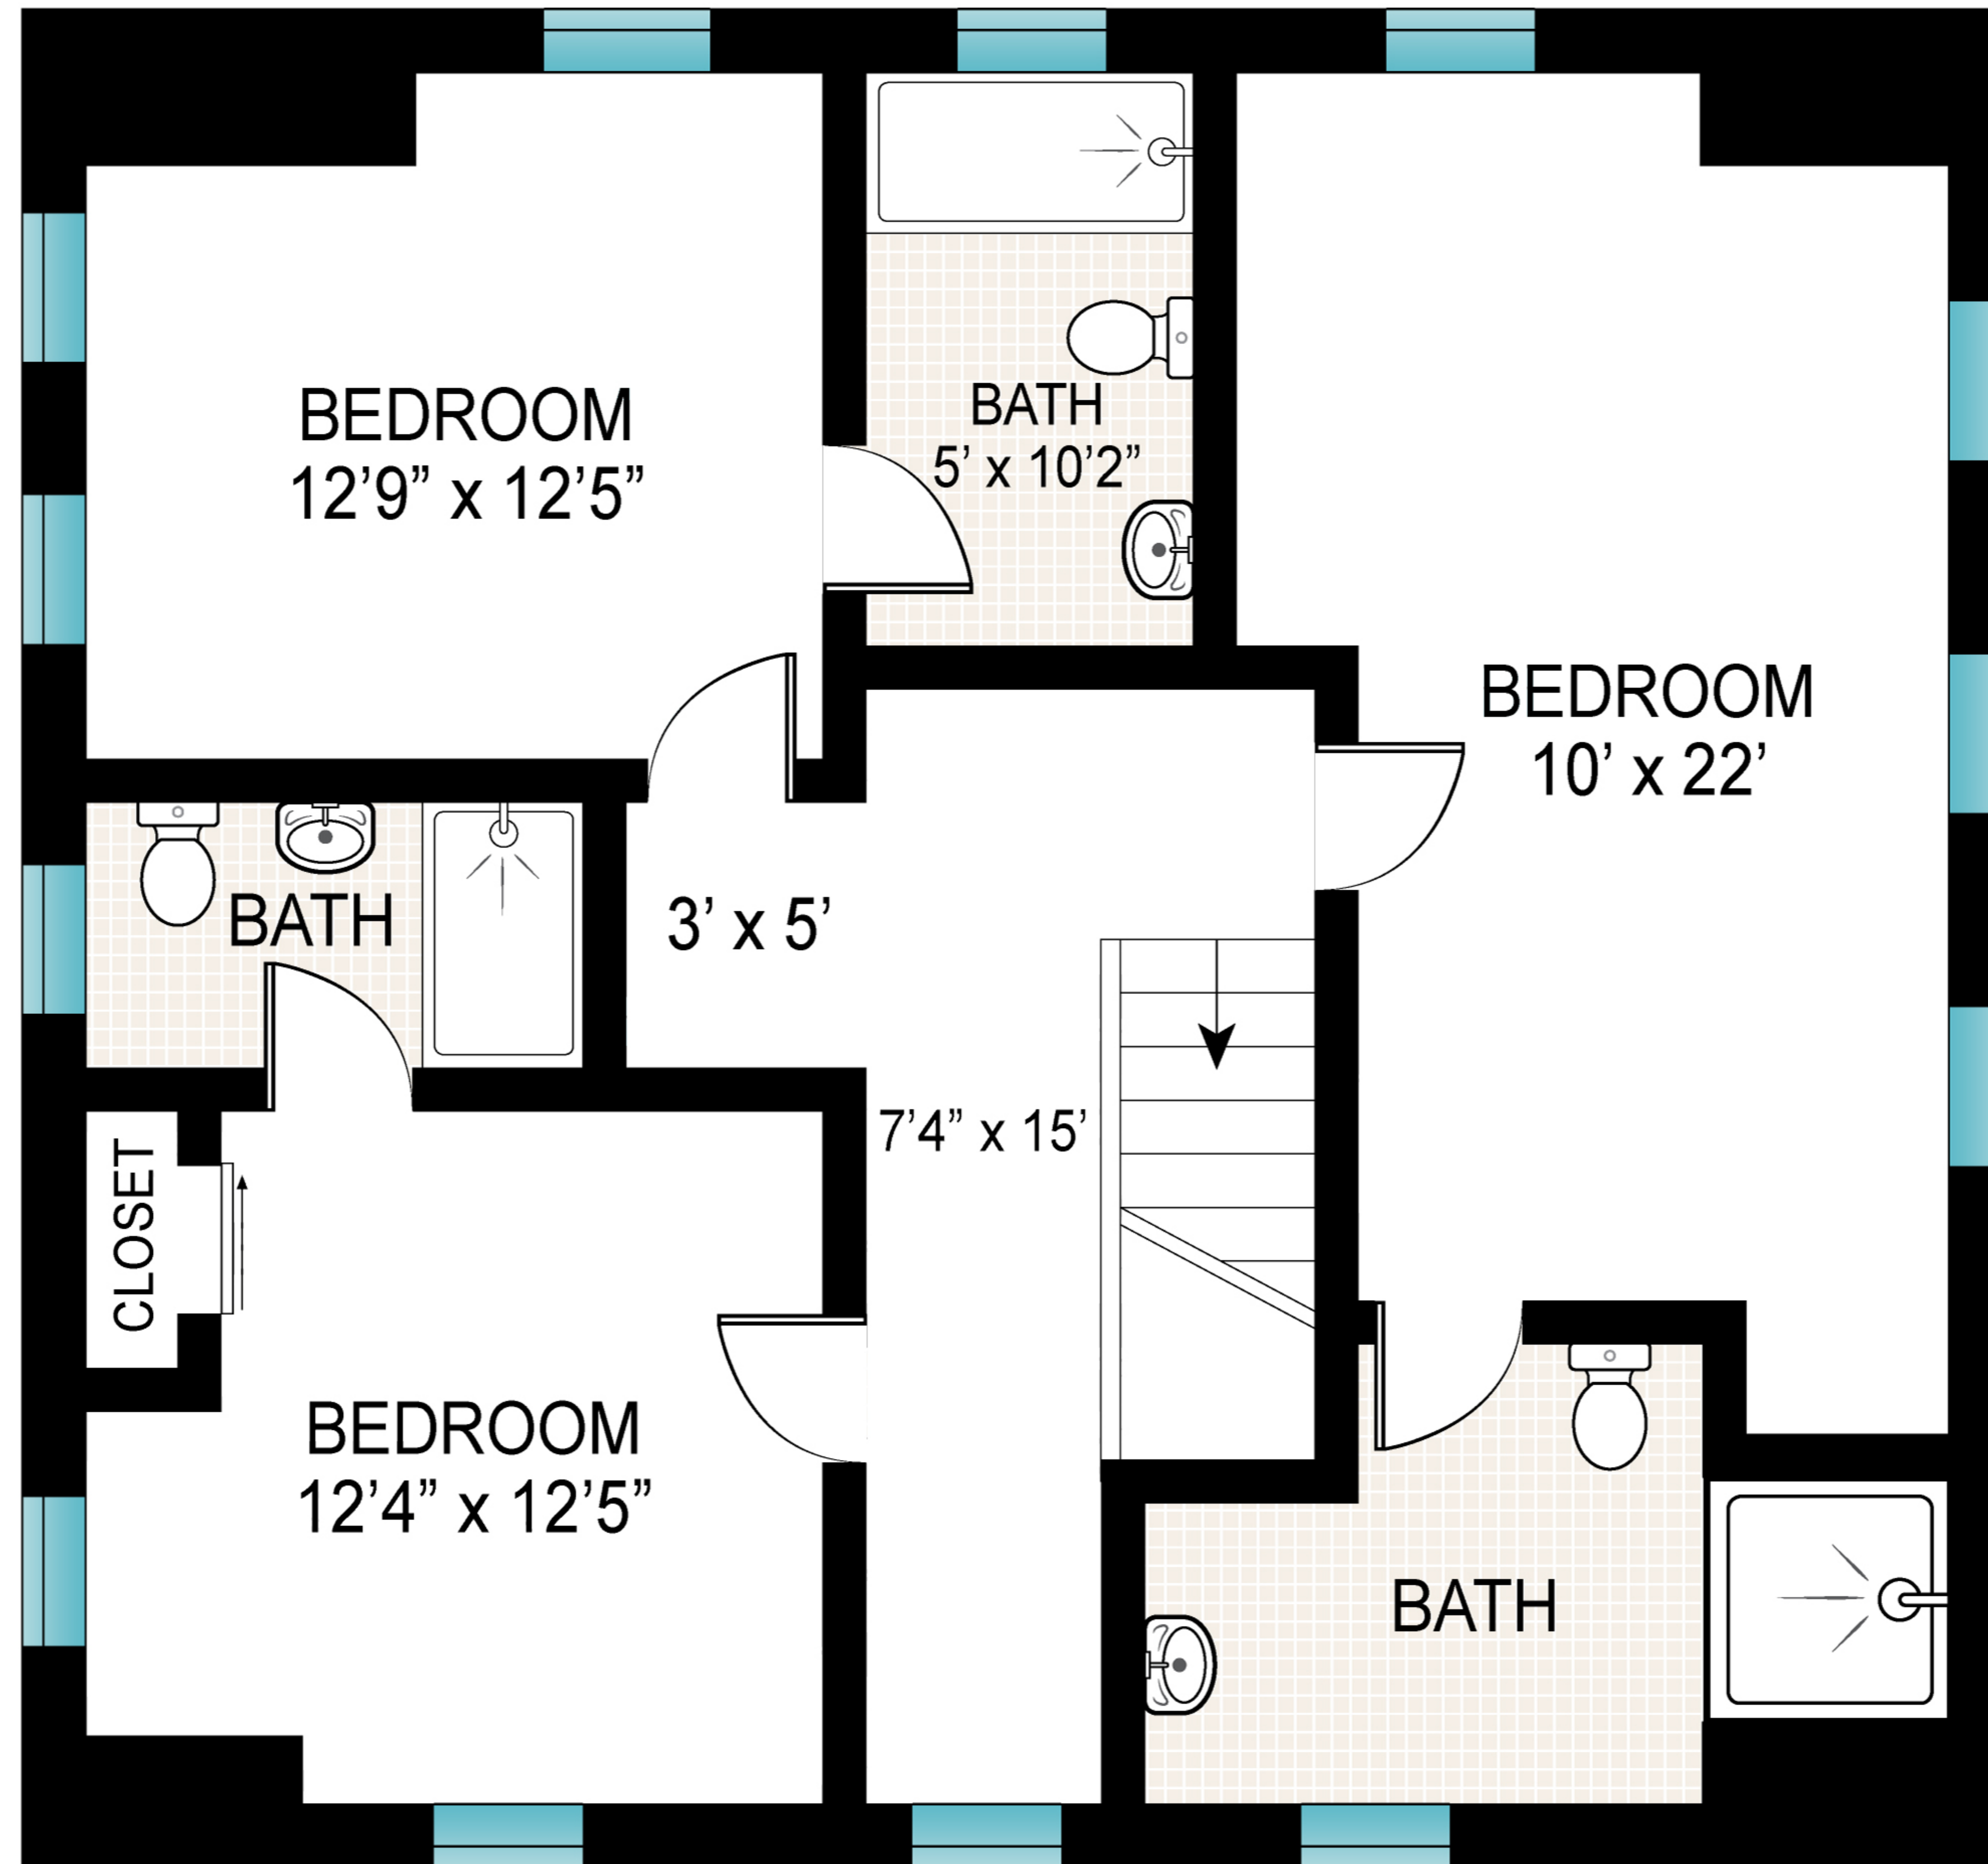

FIRST FLOOR: 1192 ft²

Scale in feet. Indicative only. Dimensions are approximate. All information contained herein is gathered from sources we believe to be reliable. However, we cannot guarantee its accuracy and interested persons should rely on their own inquiries.

31 Meredith Avenue, Sag Harbor

**Brown
Harris
Stevens**

SECOND FLOOR

SECOND FLOOR: 961 ft²

Scale in feet. Indicative only. Dimensions are approximate. All information contained herein is gathered from sources we believe to be reliable. However, we cannot guarantee its accuracy and interested persons should rely on their own inquiries.

31 Meredith Avenue, Sag Harbor

**Brown
Harris
Stevens**

FIRST FLOOR: 1192 ft²
 SECOND FLOOR: 961 ft²
 TOTAL: 2153 ft²

Scale in feet. Indicative only. Dimensions are approximate. All information contained herein is gathered from sources we believe to be reliable. However, we cannot guarantee its accuracy and interested persons should rely on their own inquiries.