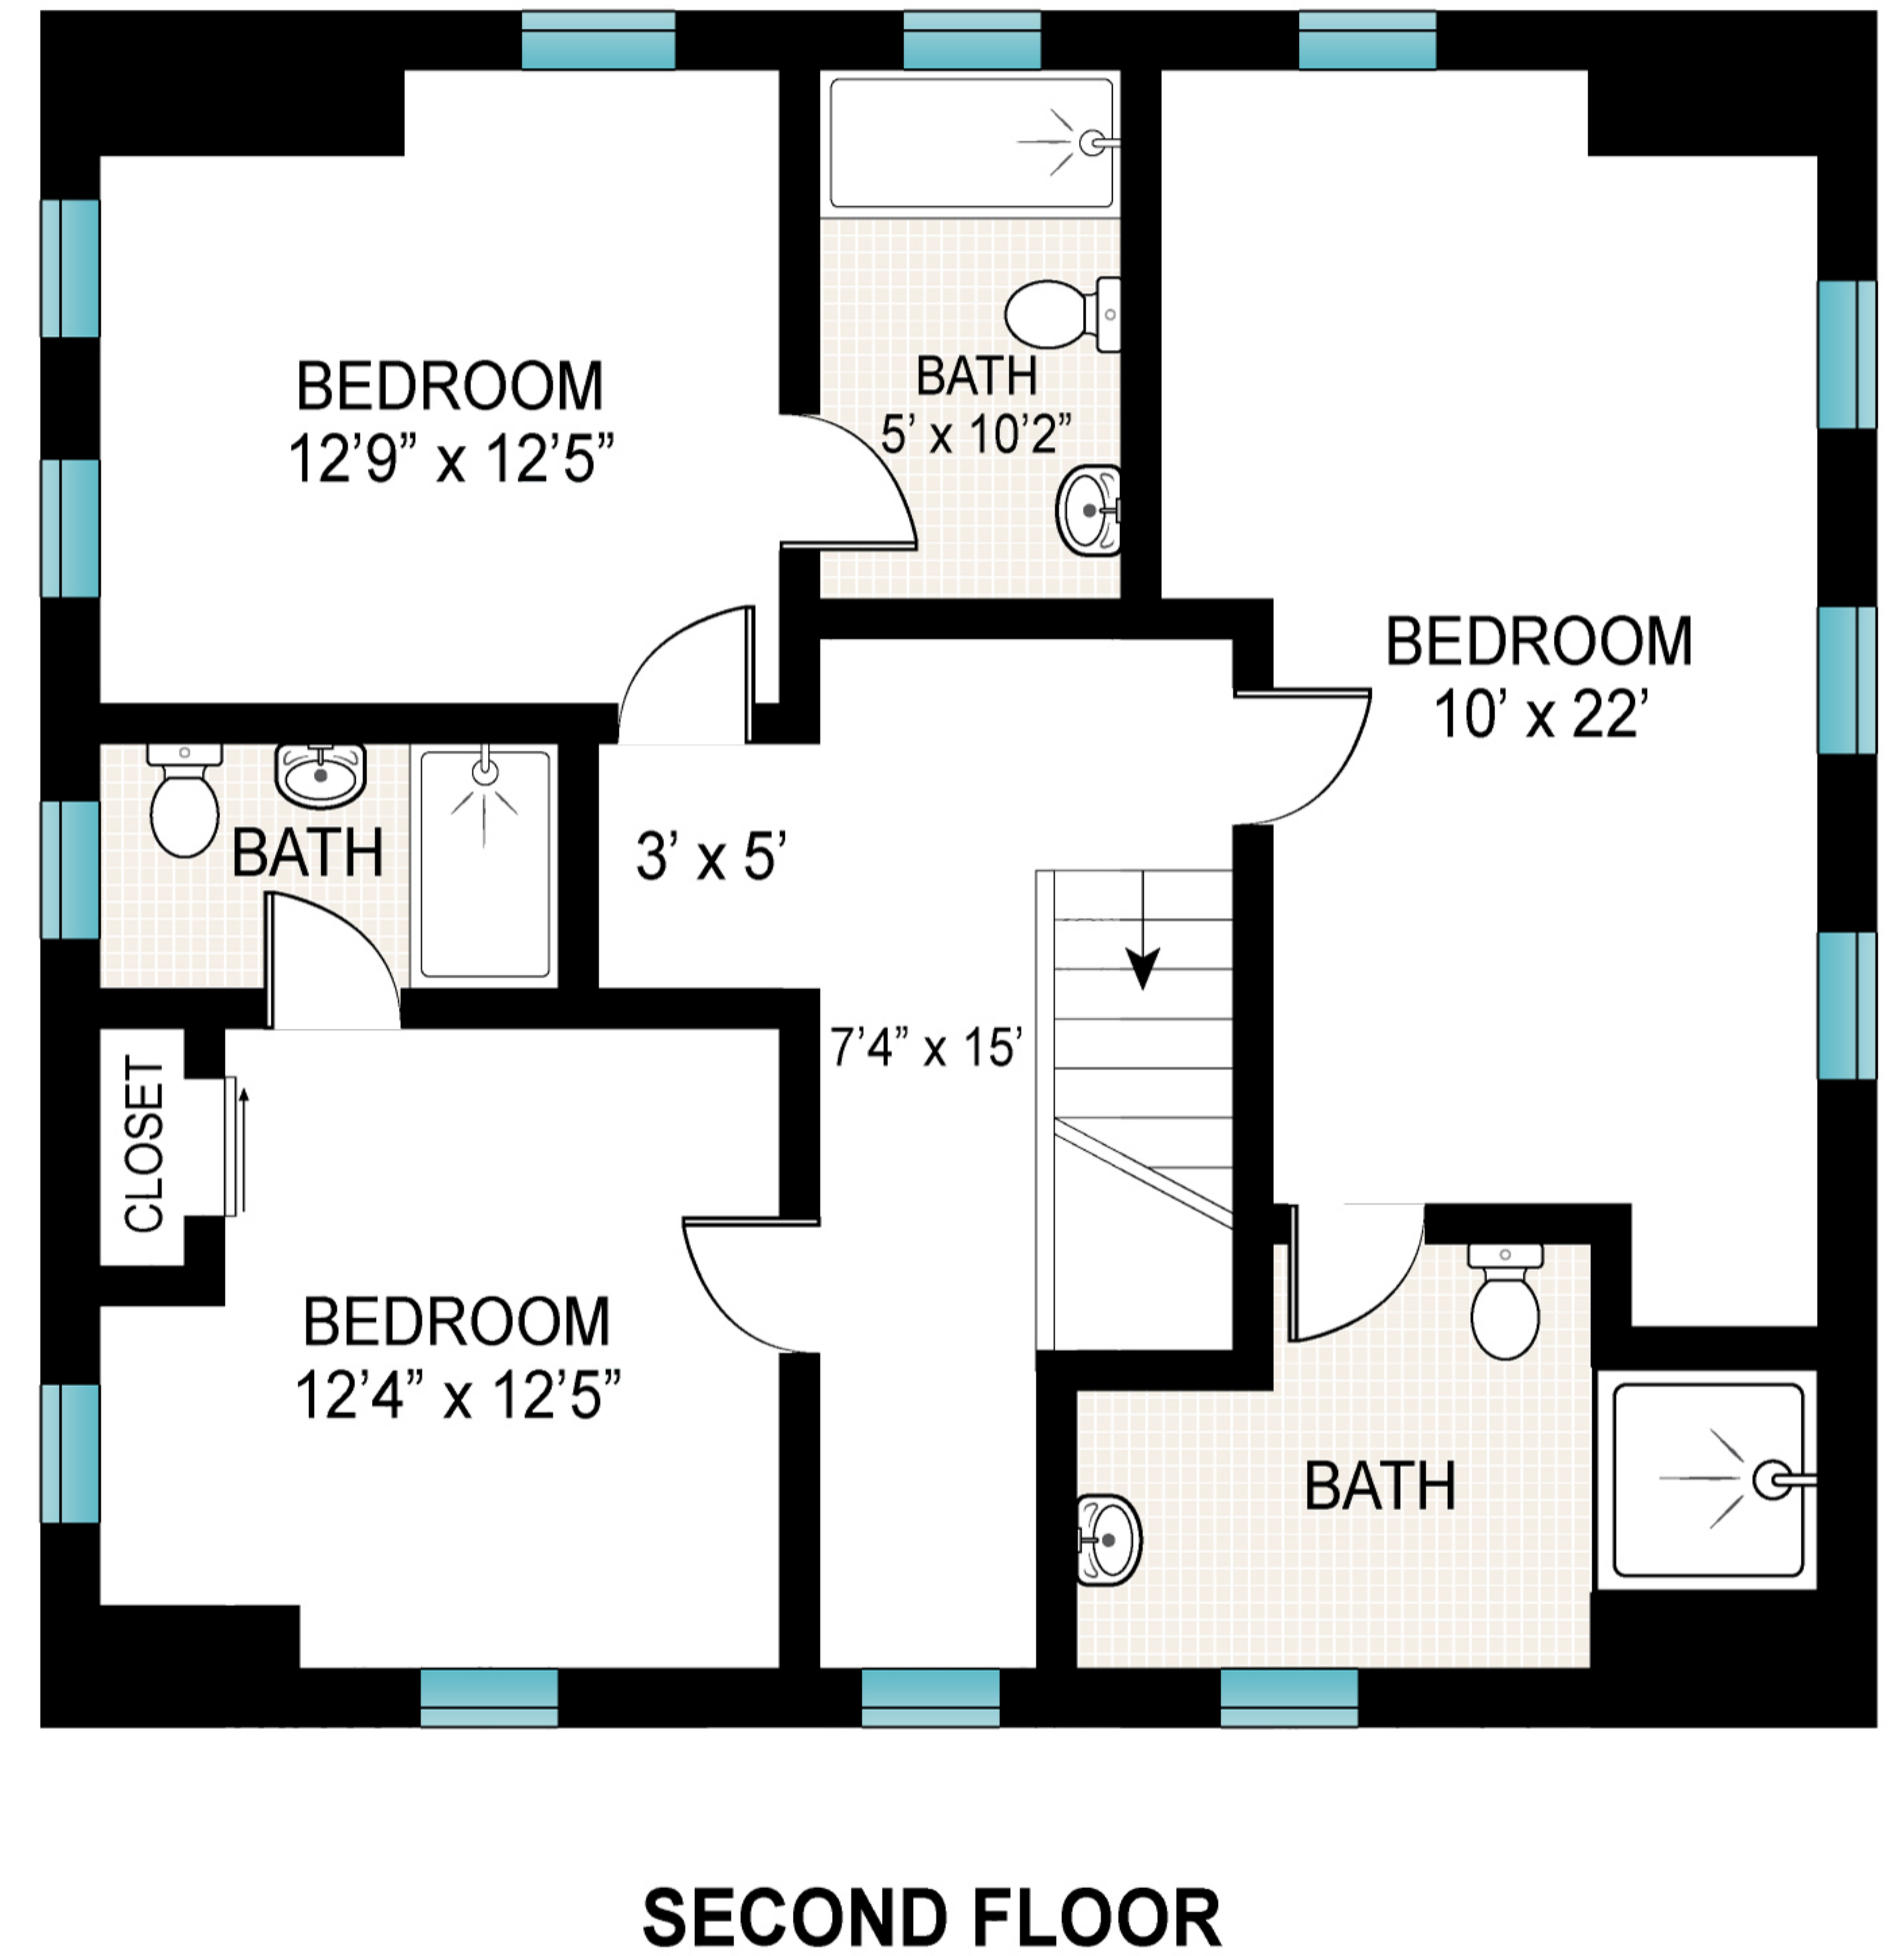

FIRST FLOOR: 1192 ft²

Scale in feet. Indicative only. Dimensions are approximate. All information contained herein is gathered from sources we believe to be reliable. However, we cannot guarantee its accuracy and interested persons should rely on their own inquiries.

31 Meredith Avenue, Sag Harbor

**Brown
Harris
Stevens**

SECOND FLOOR

SECOND FLOOR: 961 ft²

Scale in feet. Indicative only. Dimensions are approximate. All information contained herein is gathered from sources we believe to be reliable. However, we cannot guarantee its accuracy and interested persons should rely on their own inquiries.

31 Meredith Avenue, Sag Harbor

**Brown
Harris
Stevens**

FIRST FLOOR: 1192 ft²
 SECOND FLOOR: 961 ft²
 TOTAL: 2153 ft²

Scale in feet. Indicative only. Dimensions are approximate. All information contained herein is gathered from sources we believe to be reliable. However, we cannot guarantee its accuracy and interested persons should rely on their own inquiries.