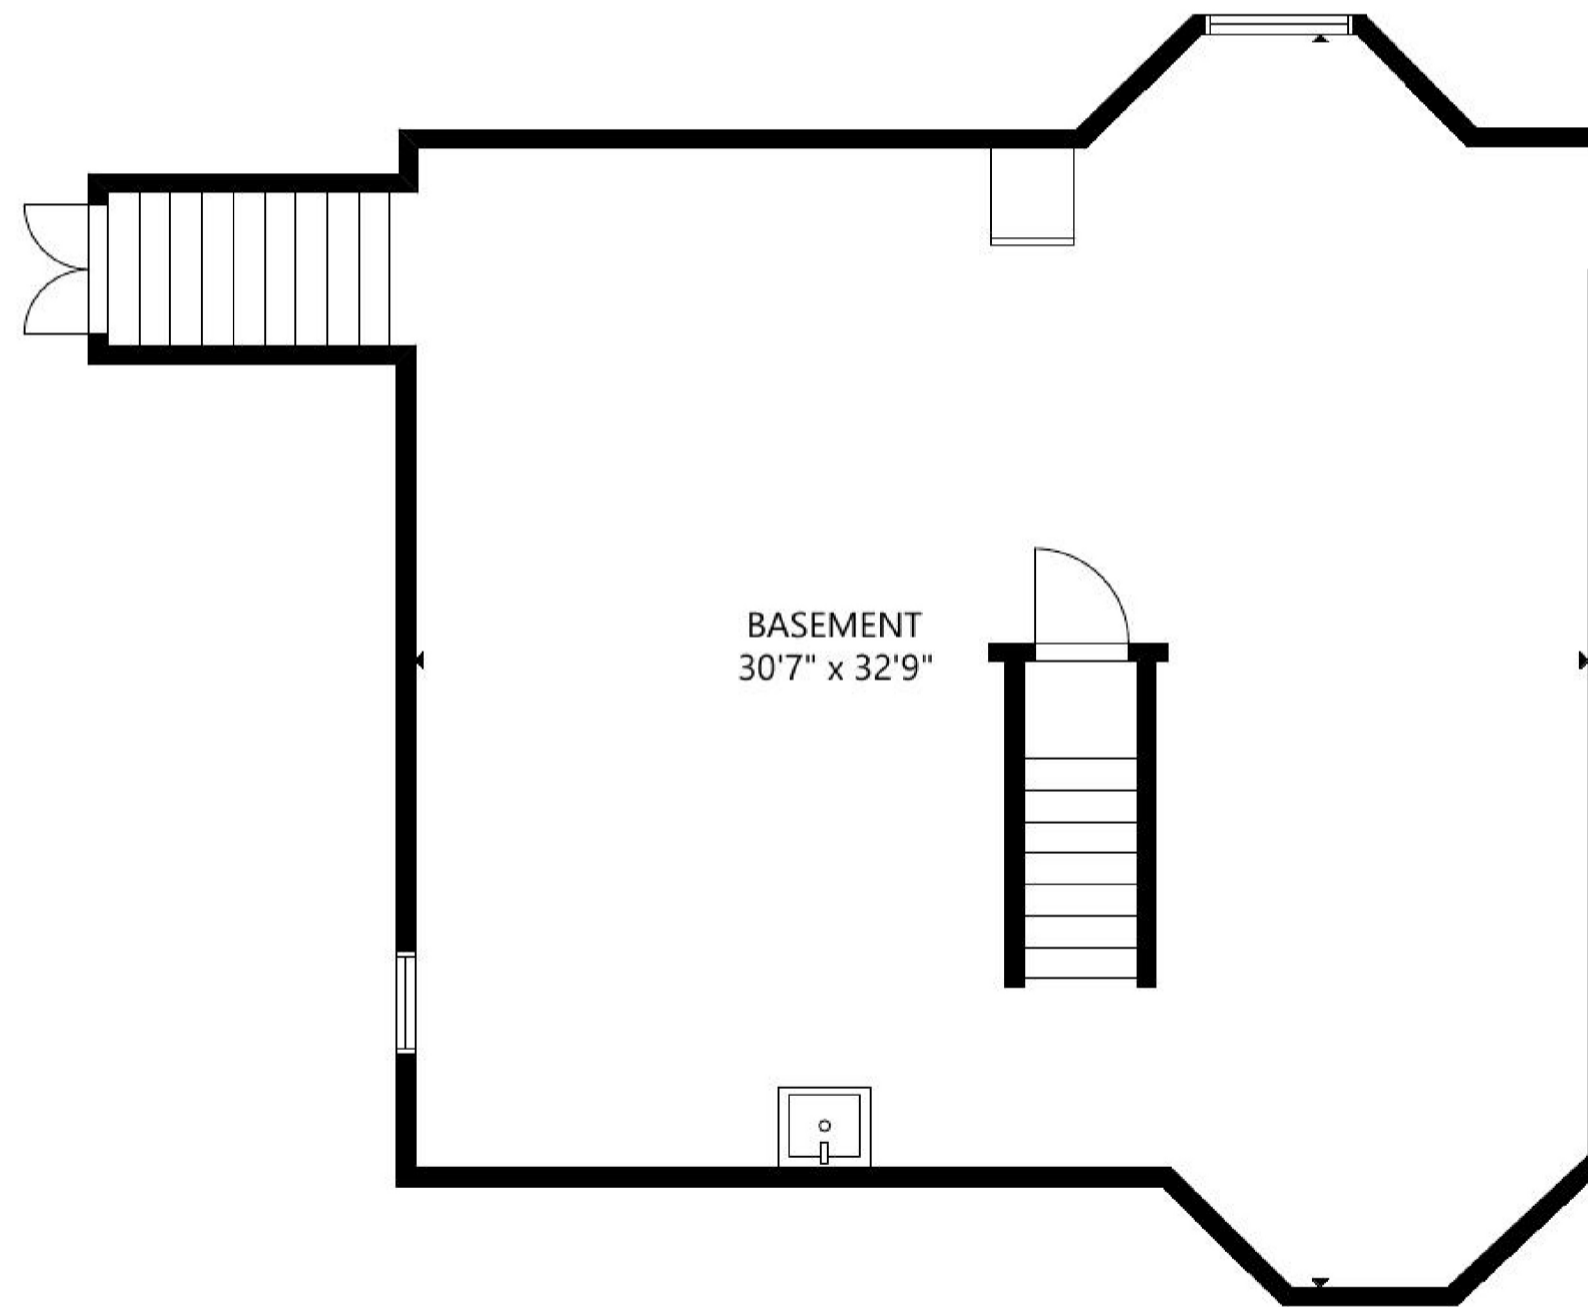

Second Floor

Lower Level

First Floor

Gross Total: 3,177± sf
 First Floor: 996± sf
 Garage: 527± sf
 Second Floor: 1,289± sf
 Lower Level: 892± sf

8 Round Pond Lane, Sag Harbor