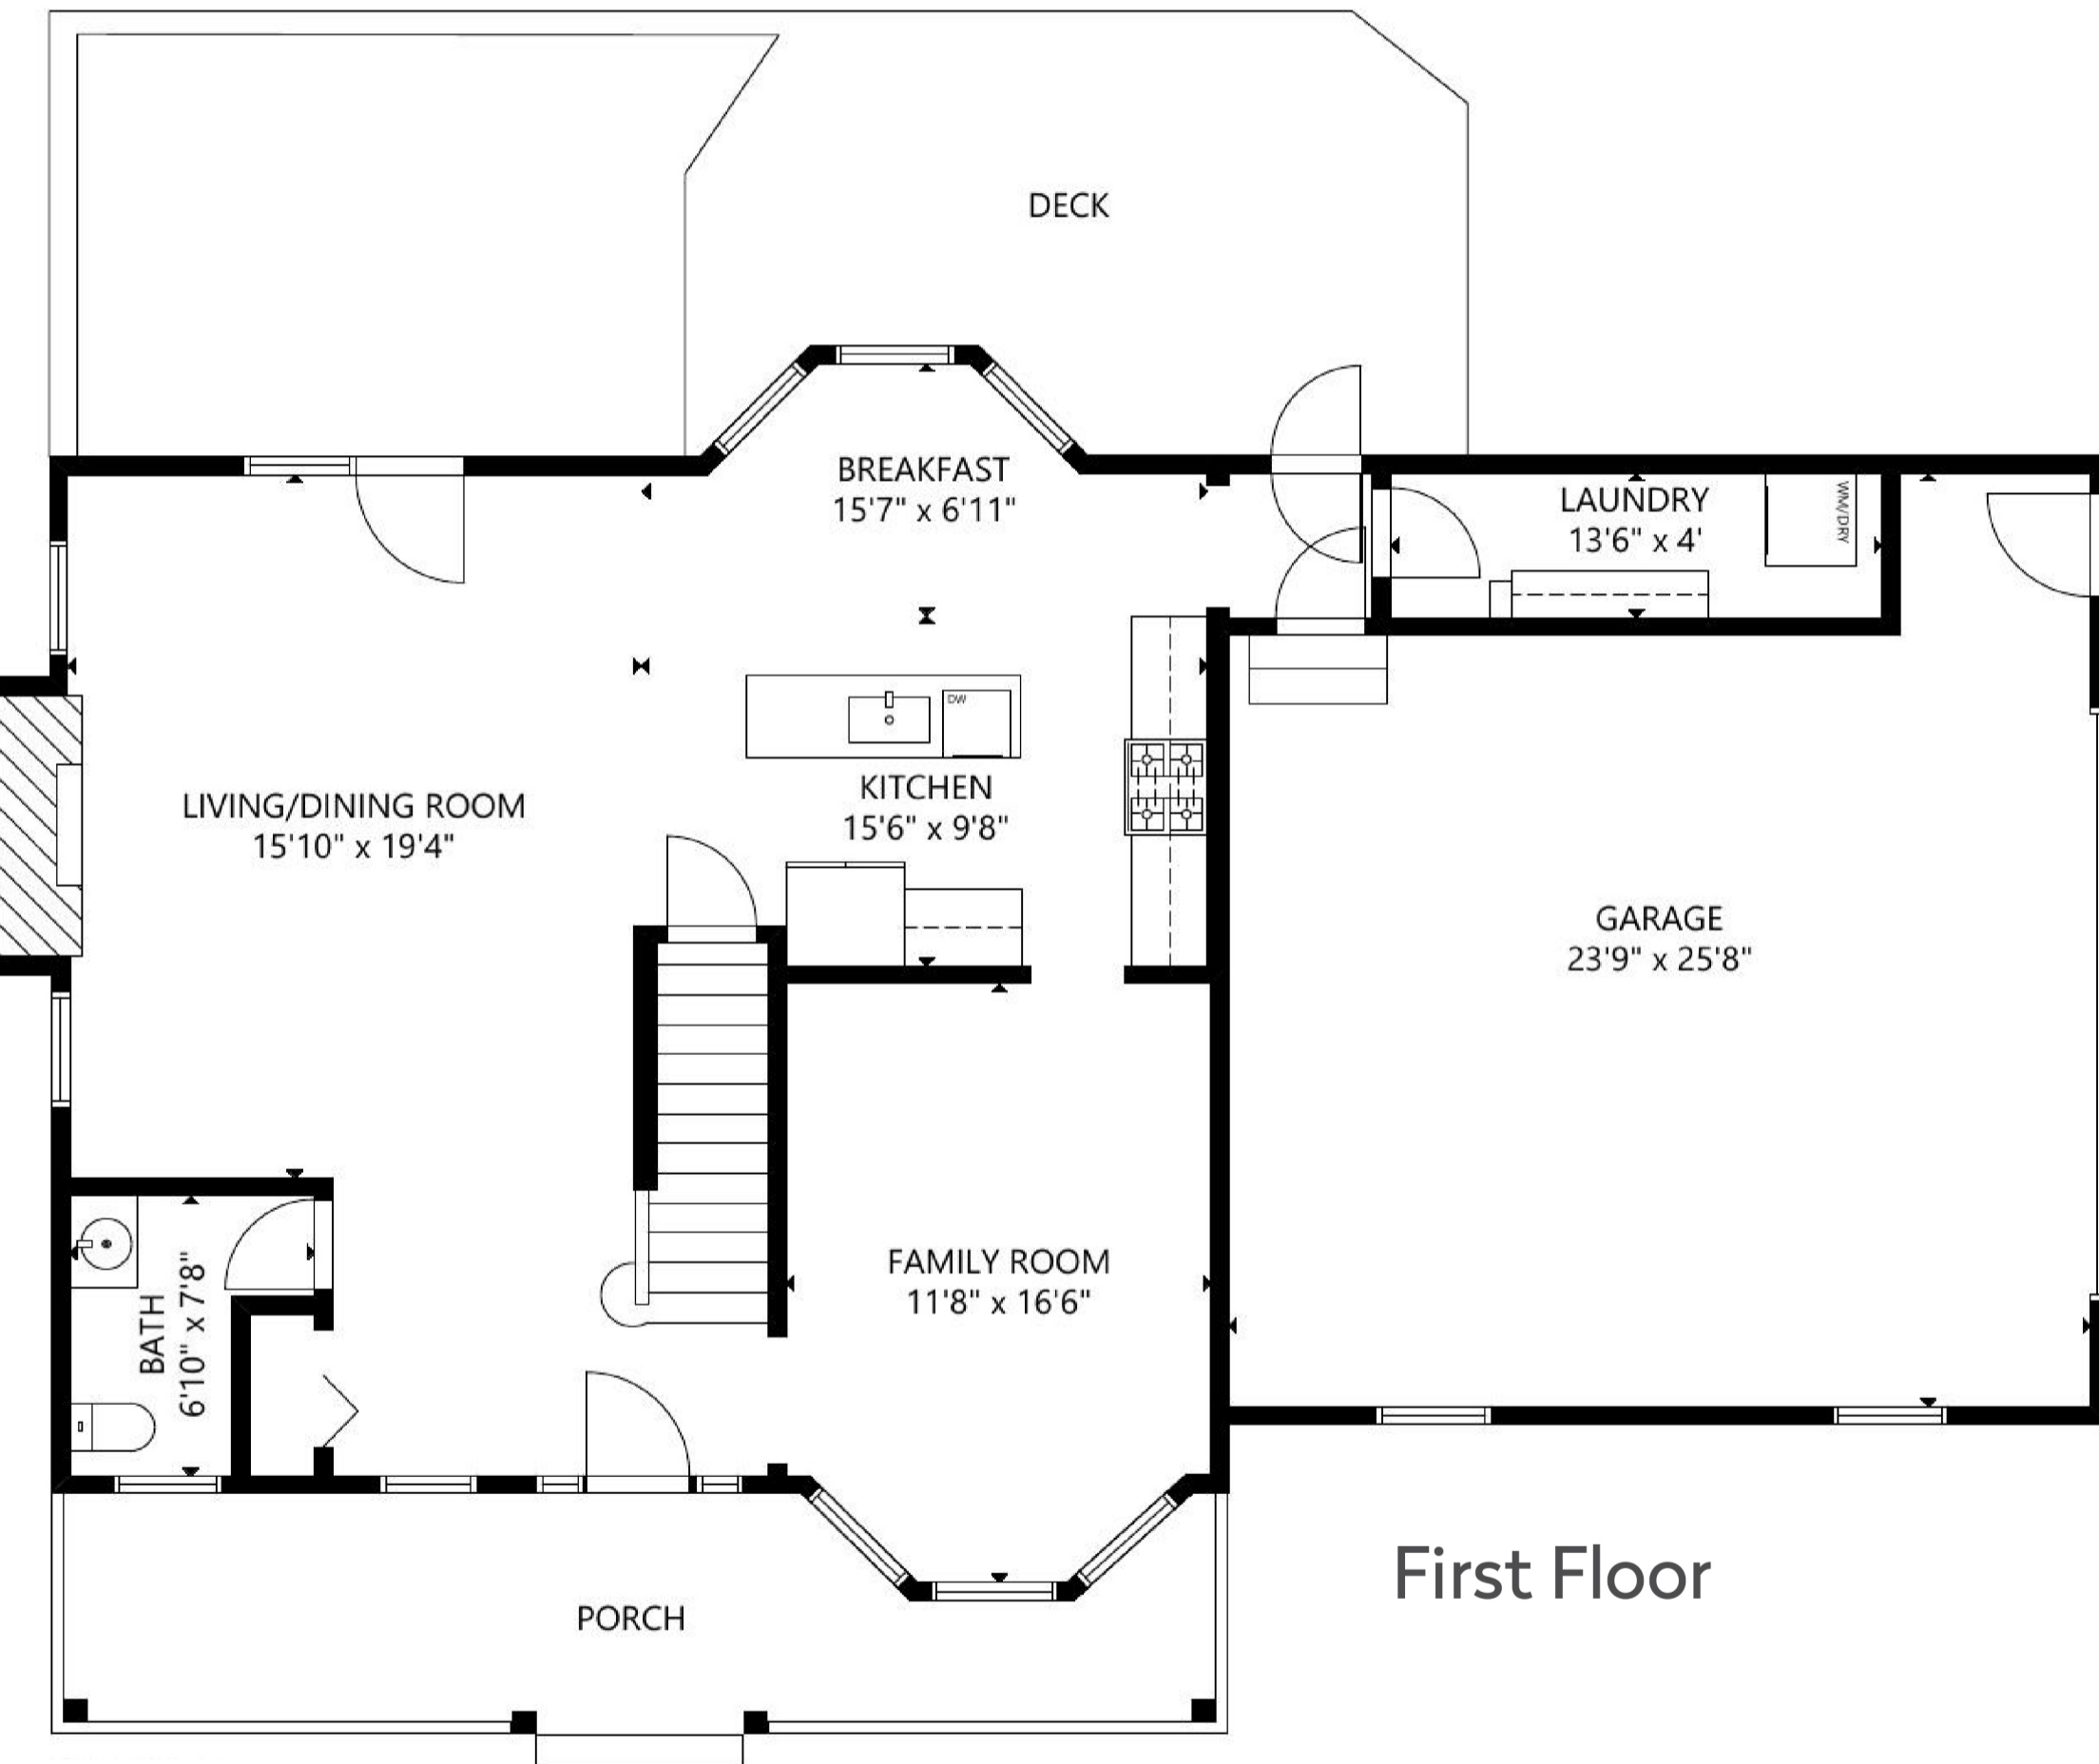

Second Floor

Lower Level

First Floor

Gross Total: 3,177± sf
 First Floor: 996± sf
 Garage: 527± sf
 Second Floor: 1,289± sf
 Lower Level: 892± sf

8 Round Pond Lane, Sag Harbor