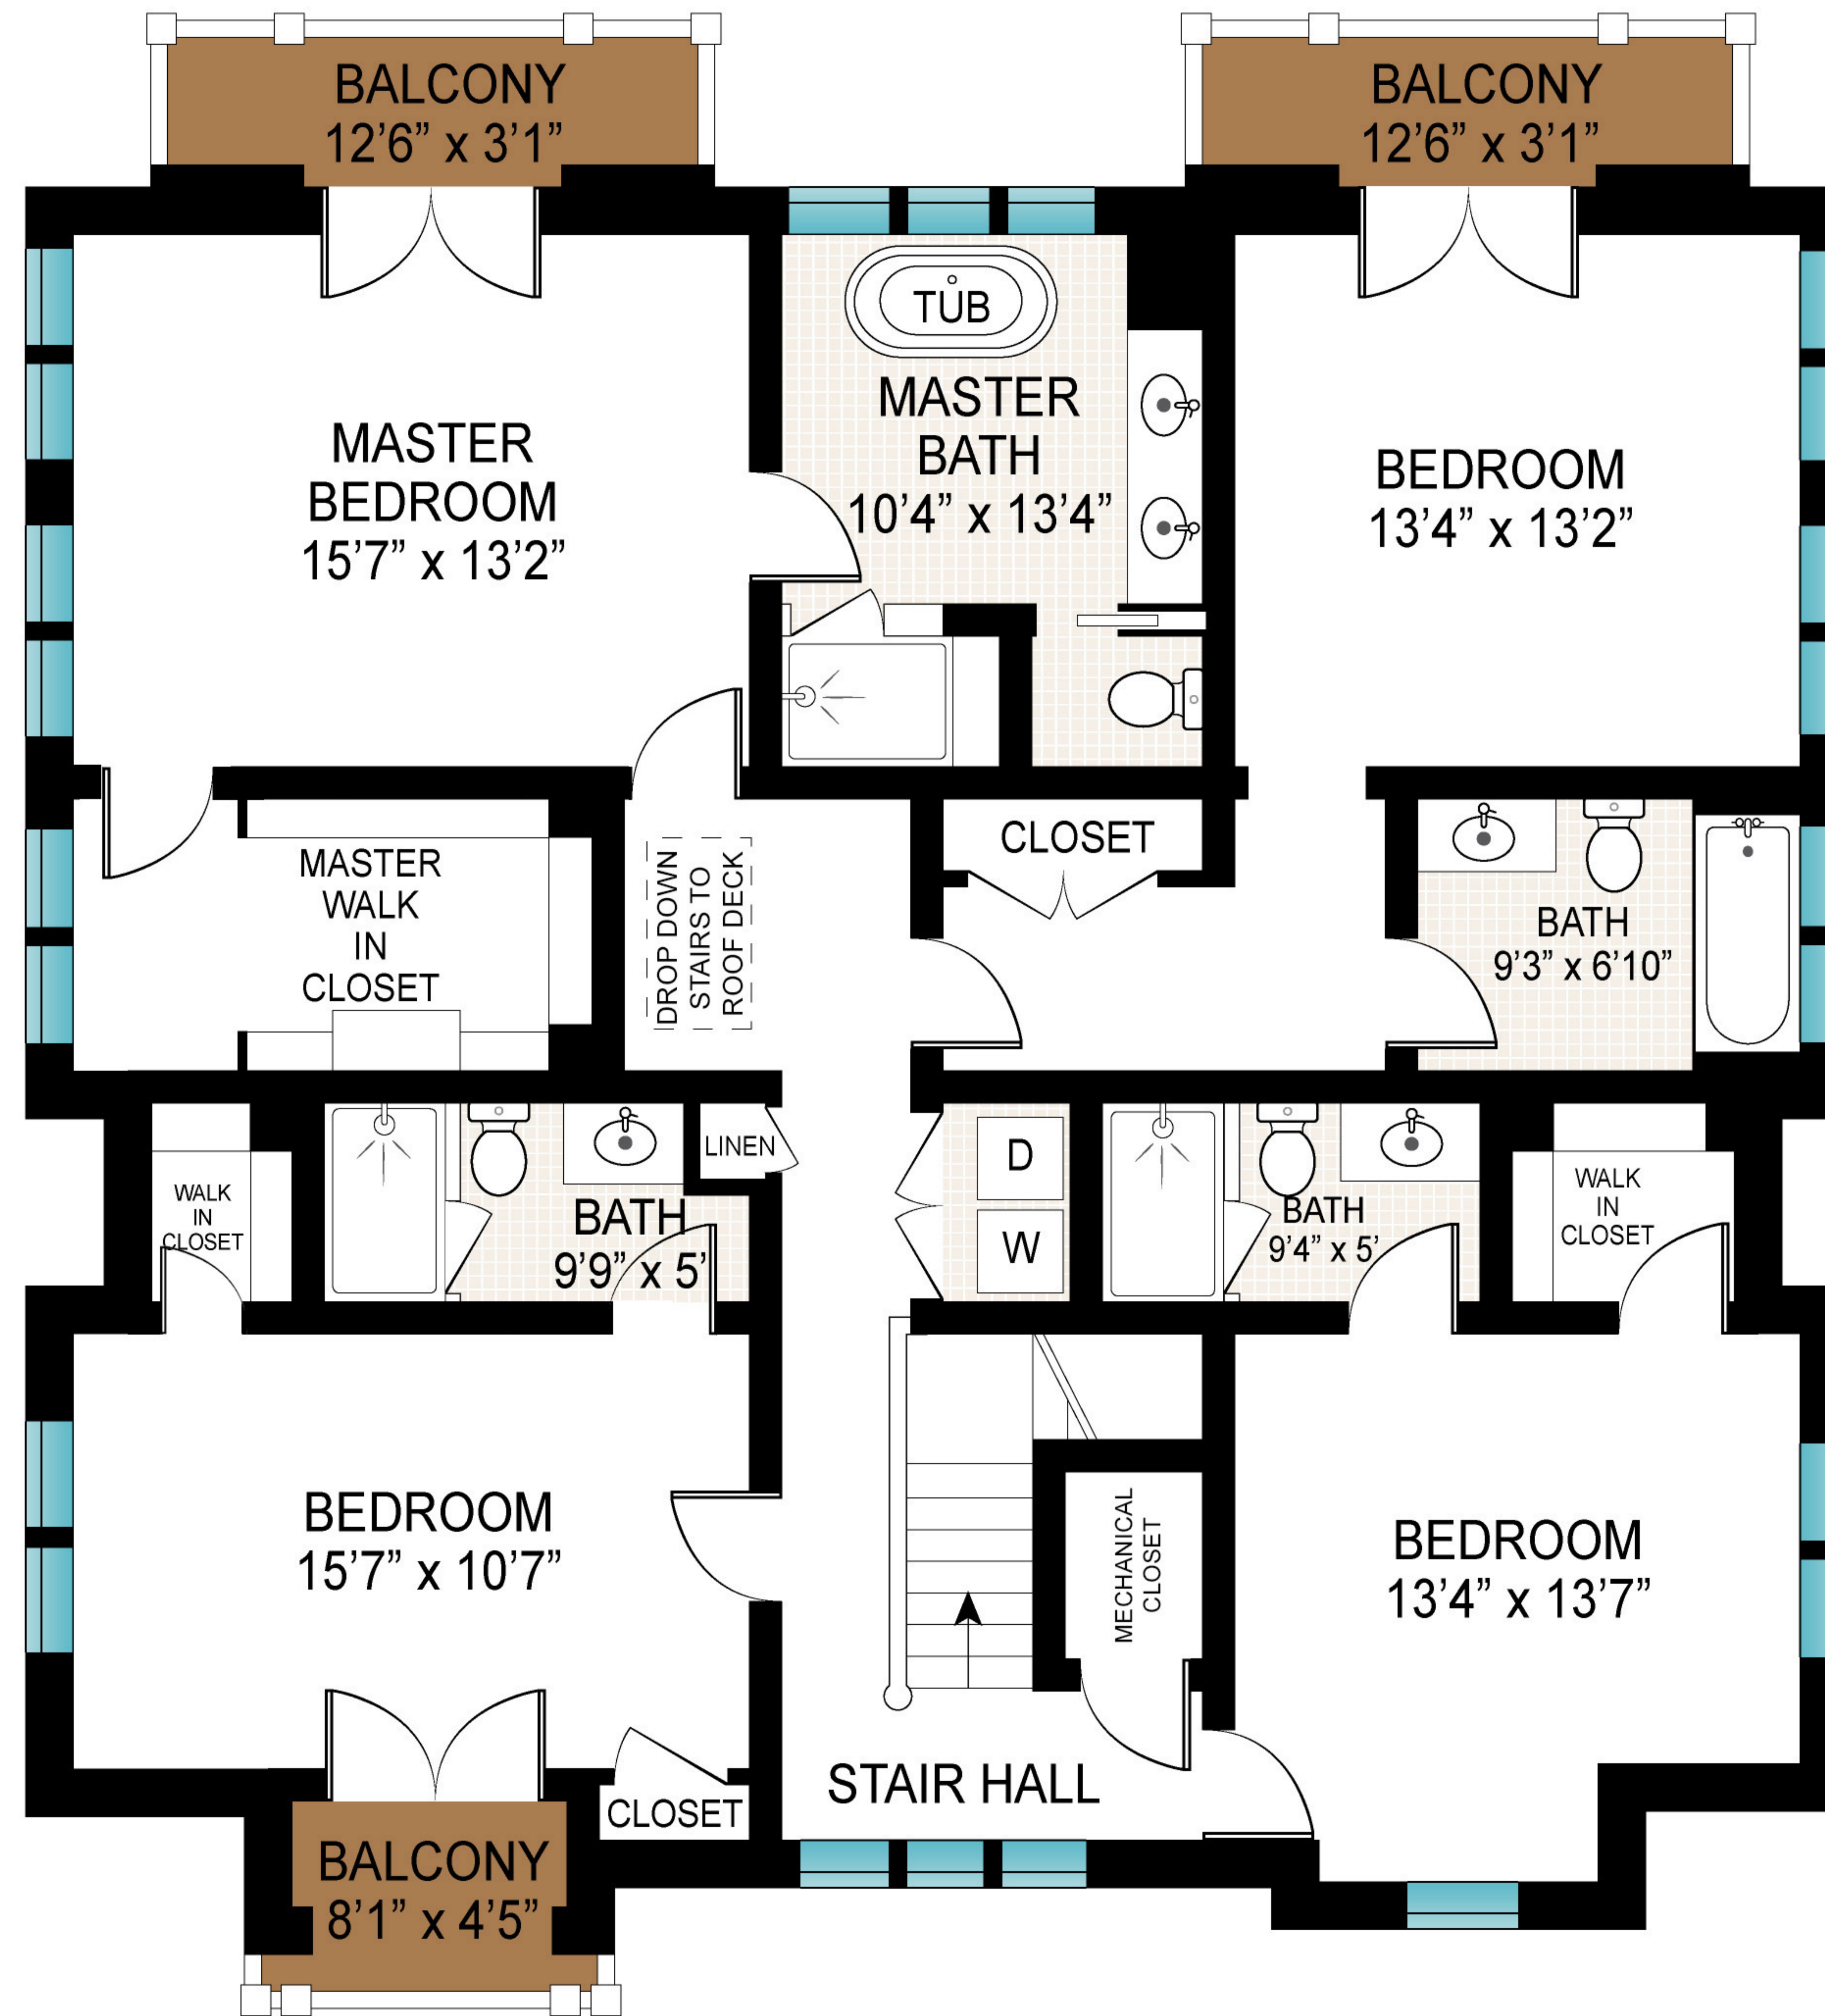

Scale in feet. Indicative only. Dimensions are approximate. All information contained herein is gathered from sources we believe to be reliable. However, we cannot guarantee its accuracy and interested persons should rely on their own inquiries.

547 Dune Road, Westhampton

**Brown
Harris
Stevens**

SECOND FLOOR

Scale in feet. Indicative only. Dimensions are approximate. All information contained herein is gathered from sources we believe to be reliable. However, we cannot guarantee its accuracy and interested persons should rely on their own inquiries .

547 Dune Road, Westhampton

Scale in feet. Indicative only. Dimensions are approximate. All information contained herein is gathered from sources we believe to be reliable. However, we cannot guarantee its accuracy and interested persons should rely on their own inquiries .