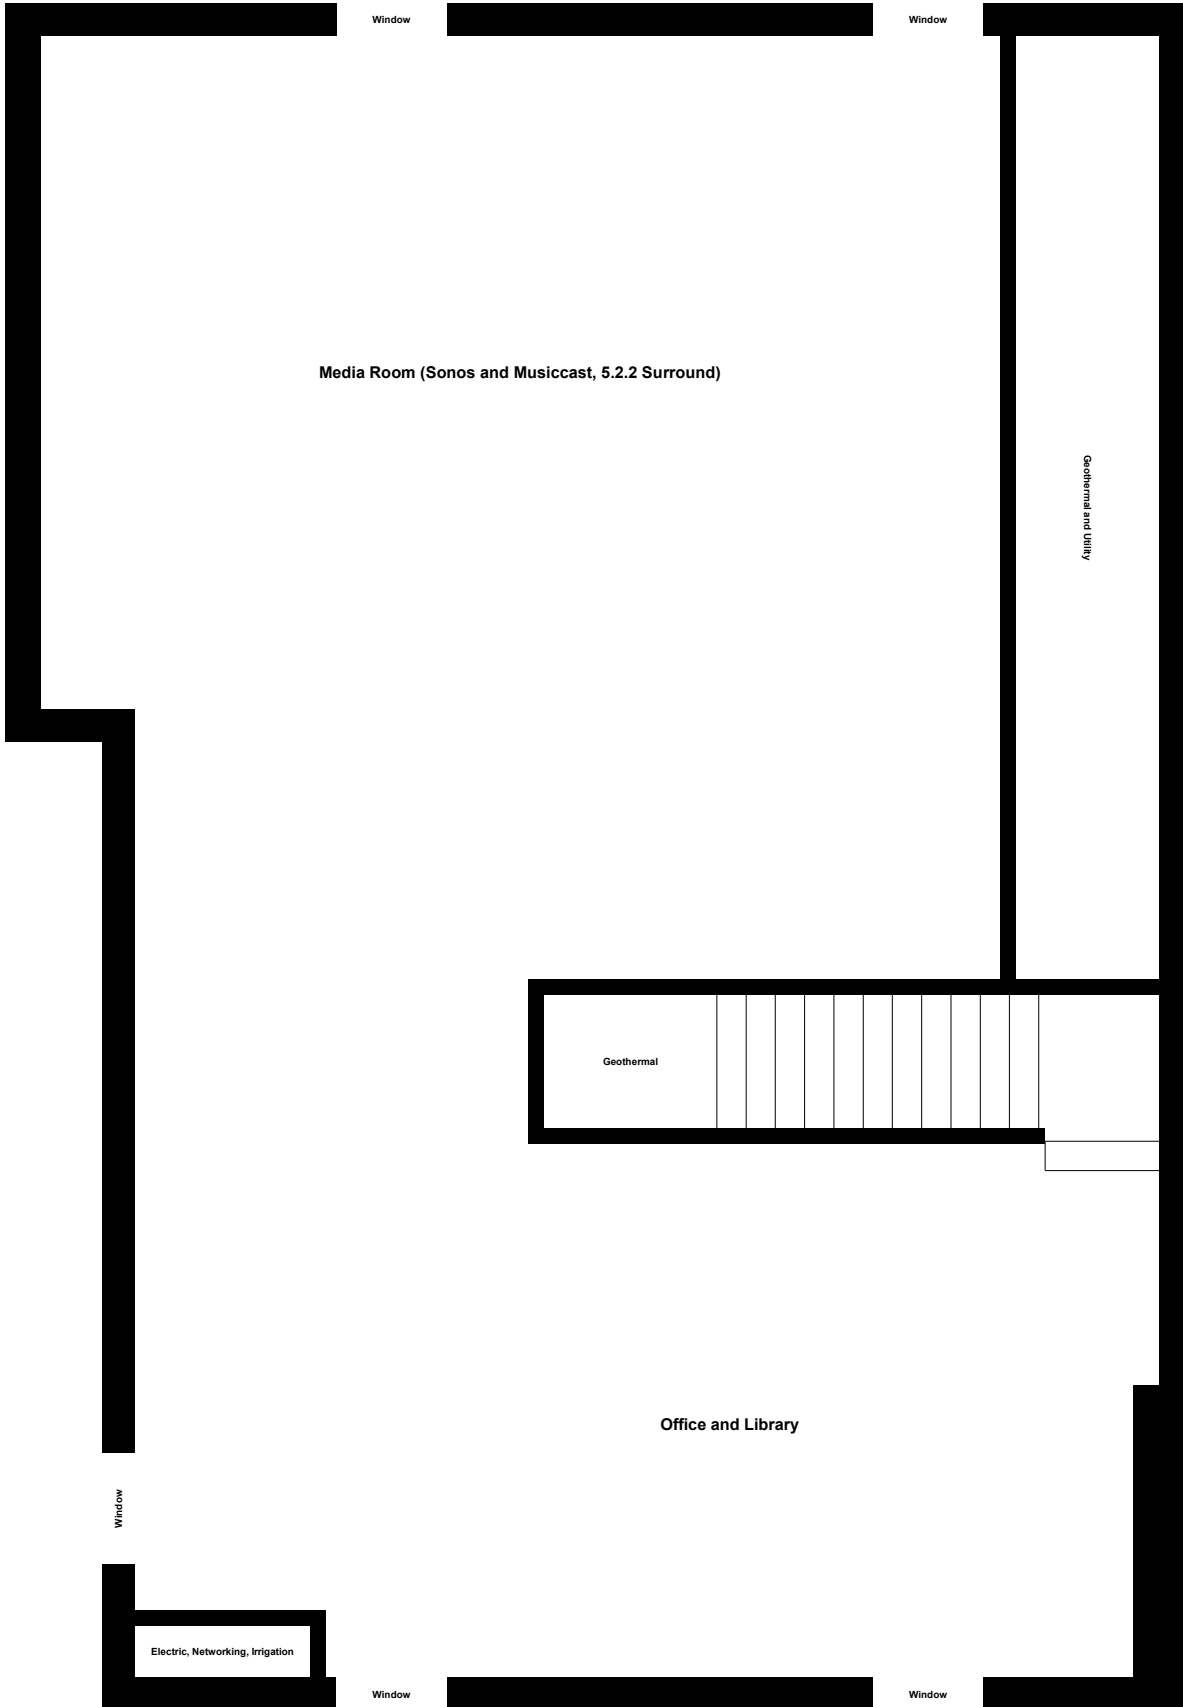

**Basement - 1,130 sq ft**

Window

Window

Media Room (Sonos and Musiccast, 5.2.2 Surround)

Geothermal and Utility

Geothermal

Office and Library

Window

Electric, Networking, Irrigation

Window

Window