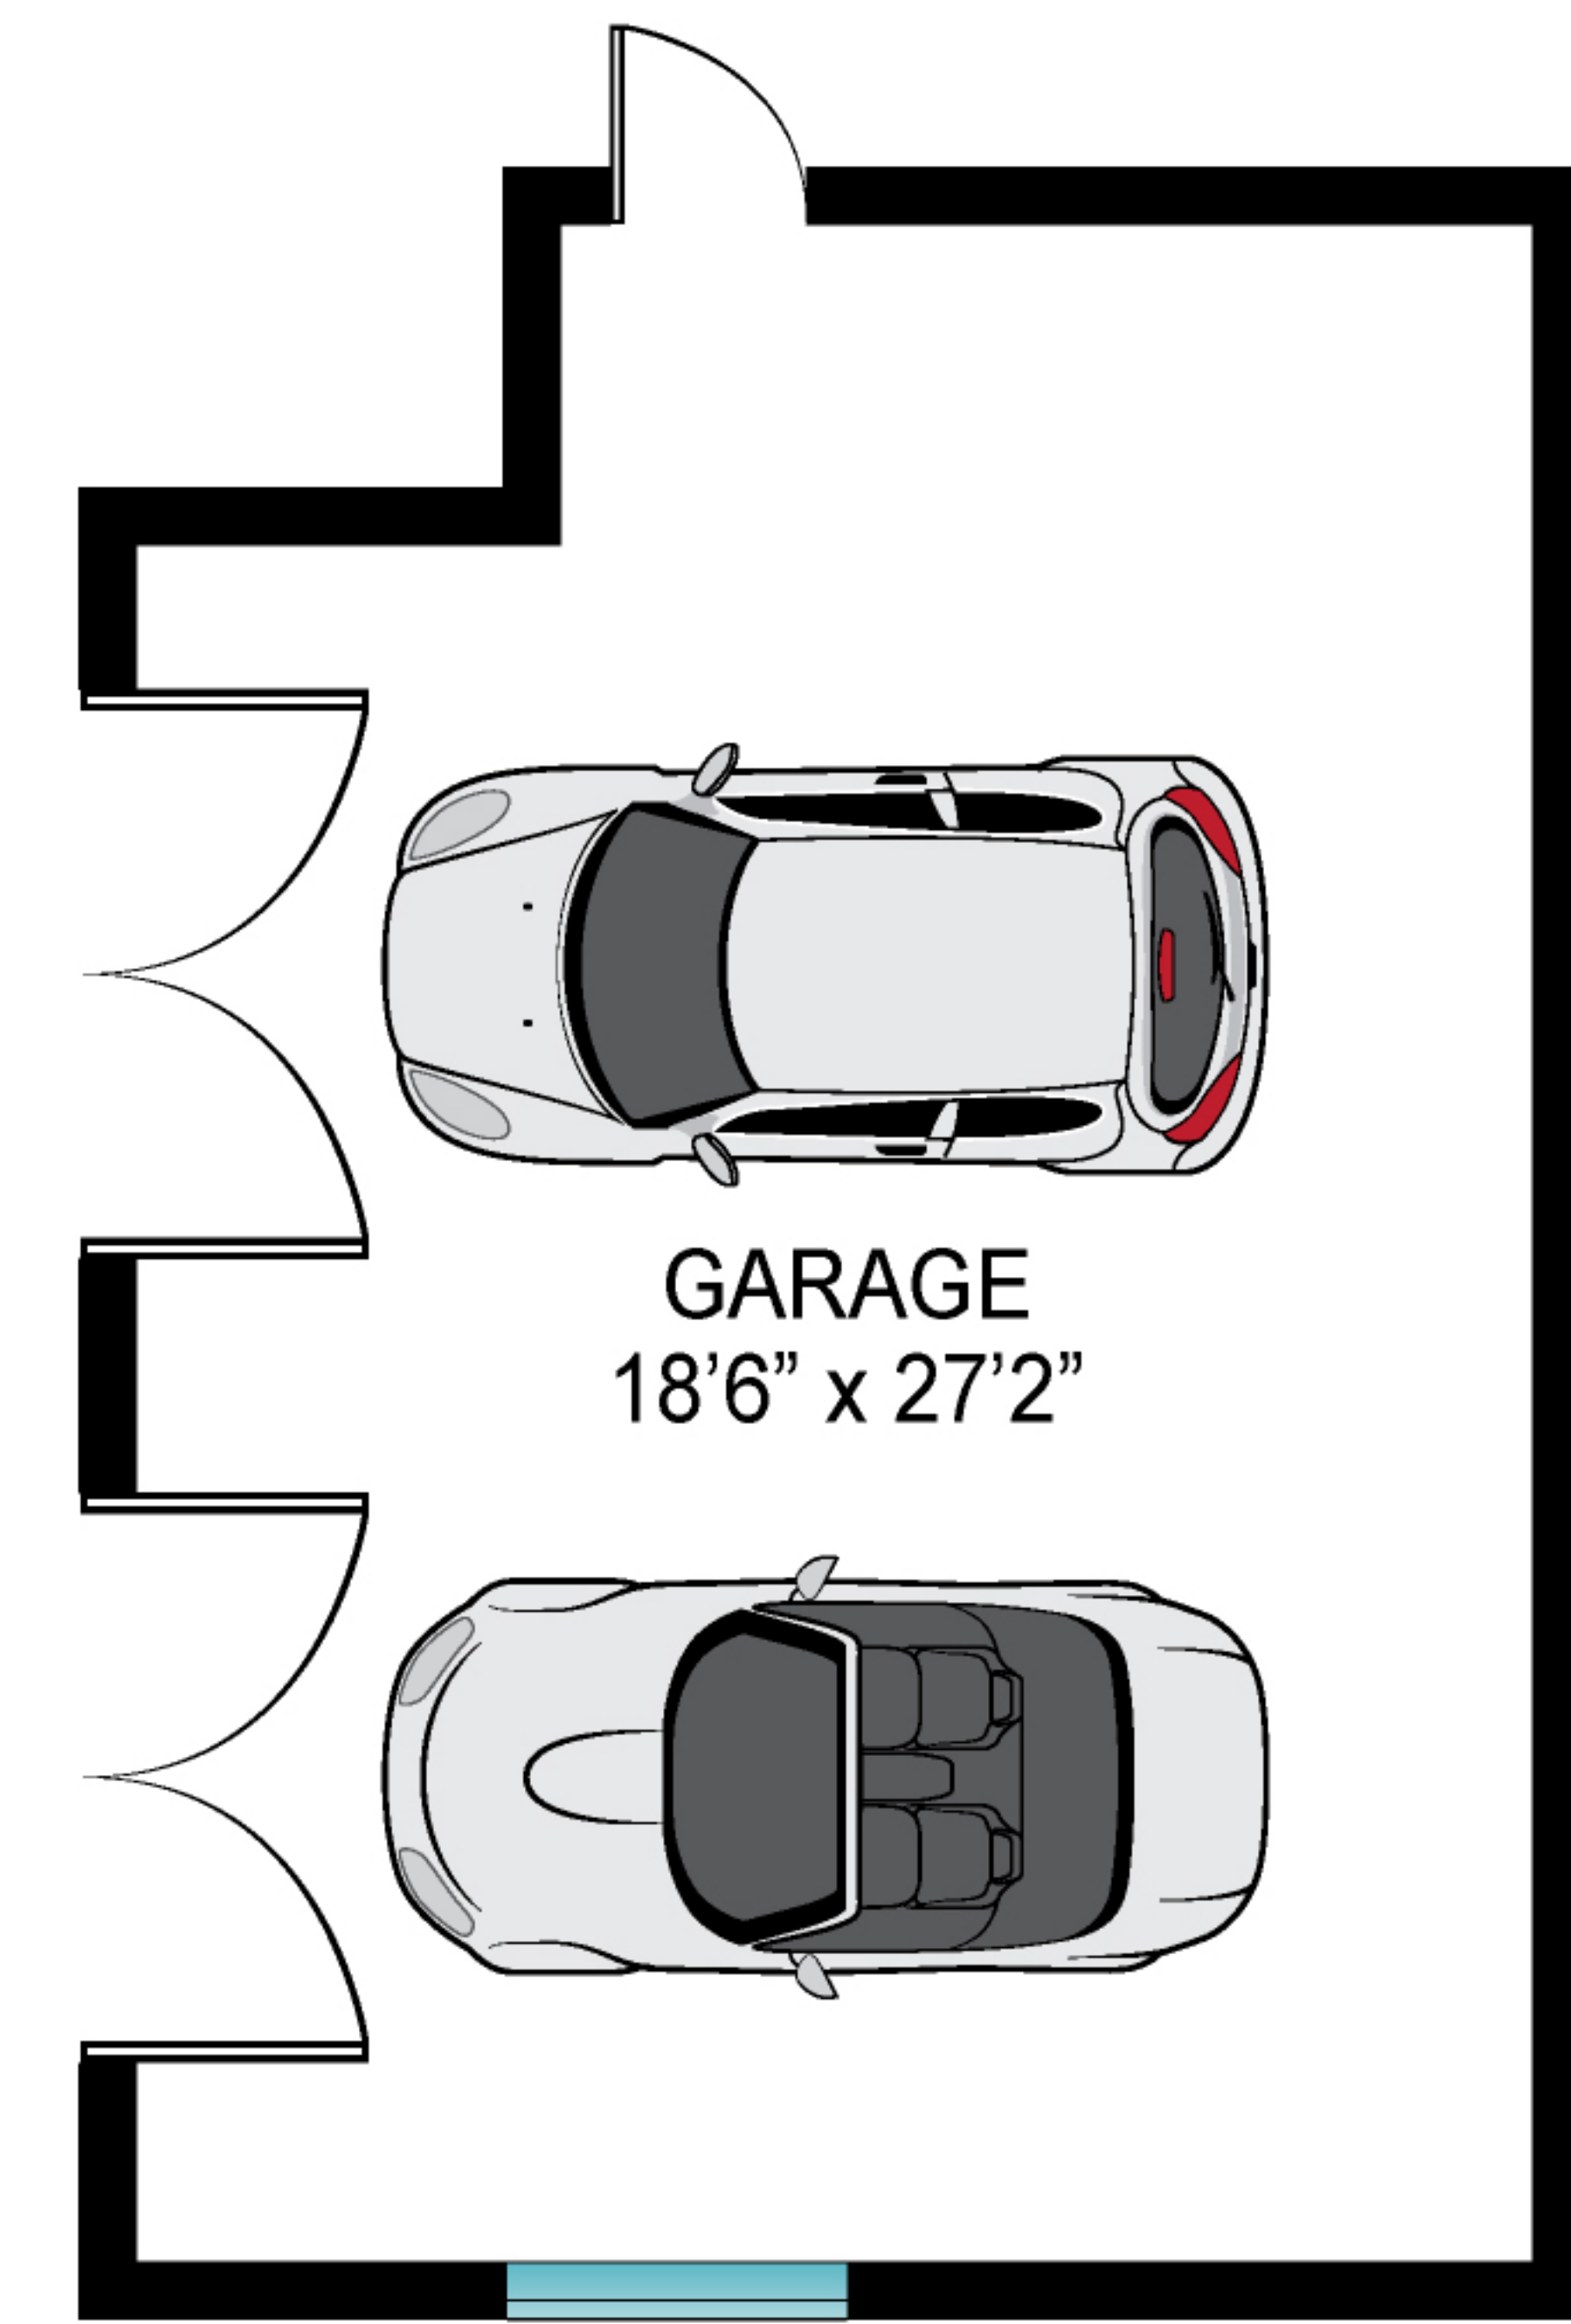

GARAGE

FIRST FLOOR INT: 1118 ft²
SECOND FLOOR INT: 941 ft²
GARAGE: 503 ft²
TOTAL: 2562 ft²

Scale in feet. Indicative only. Dimensions are approximate. All information contained herein is gathered from sources we believe to be reliable. However, we cannot guarantee its accuracy and interested persons should rely on their own inquiries.