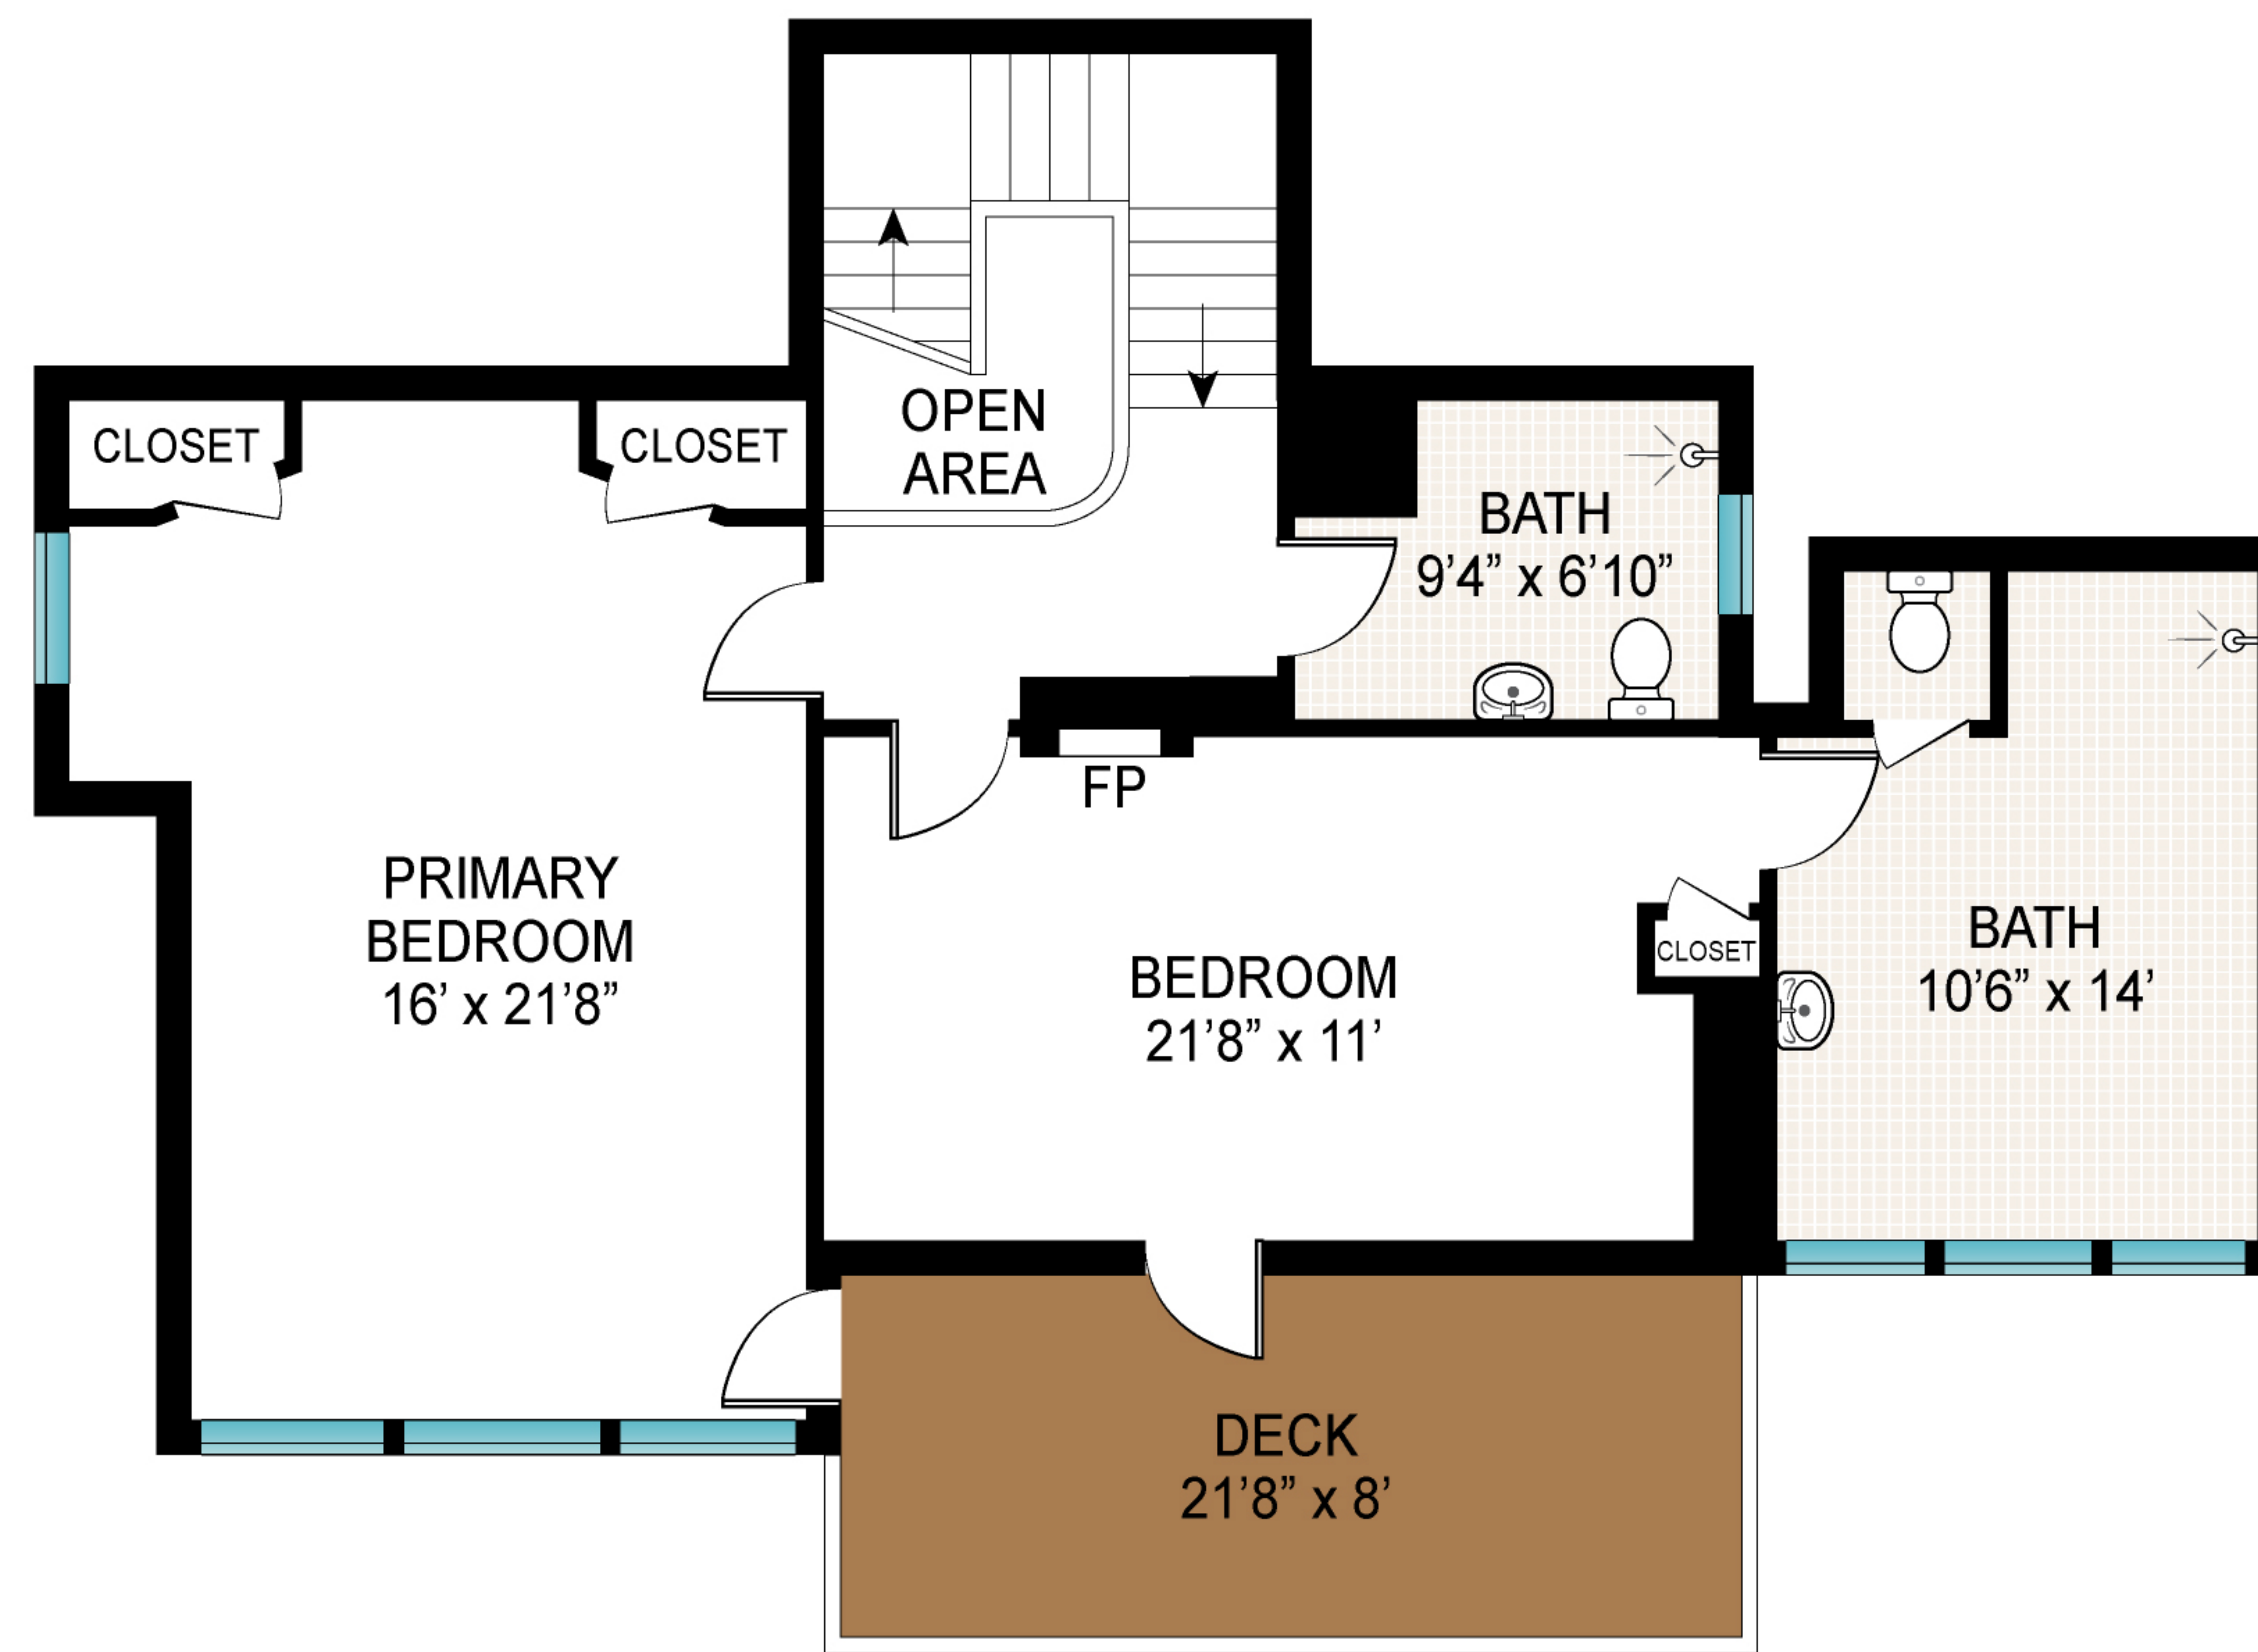

FIRST FLOOR

FIRST FLOOR INT: 1118 ft²

Scale in feet. Indicative only. Dimensions are approximate. All information contained herein is gathered from sources we believe to be reliable. However, we cannot guarantee its accuracy and interested persons should rely on their own inquiries.

17 Island Road, East Hampton

**Brown
Harris
Stevens**

SECOND FLOOR

SECOND FLOOR INT: 941 ft²

Scale in feet. Indicative only. Dimensions are approximate. All information contained herein is gathered from sources we believe to be reliable. However, we cannot guarantee its accuracy and interested persons should rely on their own inquiries.

GARAGE

GARAGE: 503 ft²

Scale in feet. Indicative only. Dimensions are approximate. All information contained herein is gathered from sources we believe to be reliable. However, we cannot guarantee its accuracy and interested persons should rely on their own inquiries.

17 Island Road, East Hampton

**Brown
Harris
Stevens**

GARAGE

FIRST FLOOR INT: 1118 ft²
 SECOND FLOOR INT: 941 ft²
 GARAGE: 503 ft²
 TOTAL: 2562 ft²

Scale in feet. Indicative only. Dimensions are approximate. All information contained herein is gathered from sources we believe to be reliable. However, we cannot guarantee its accuracy and interested persons should rely on their own inquiries.