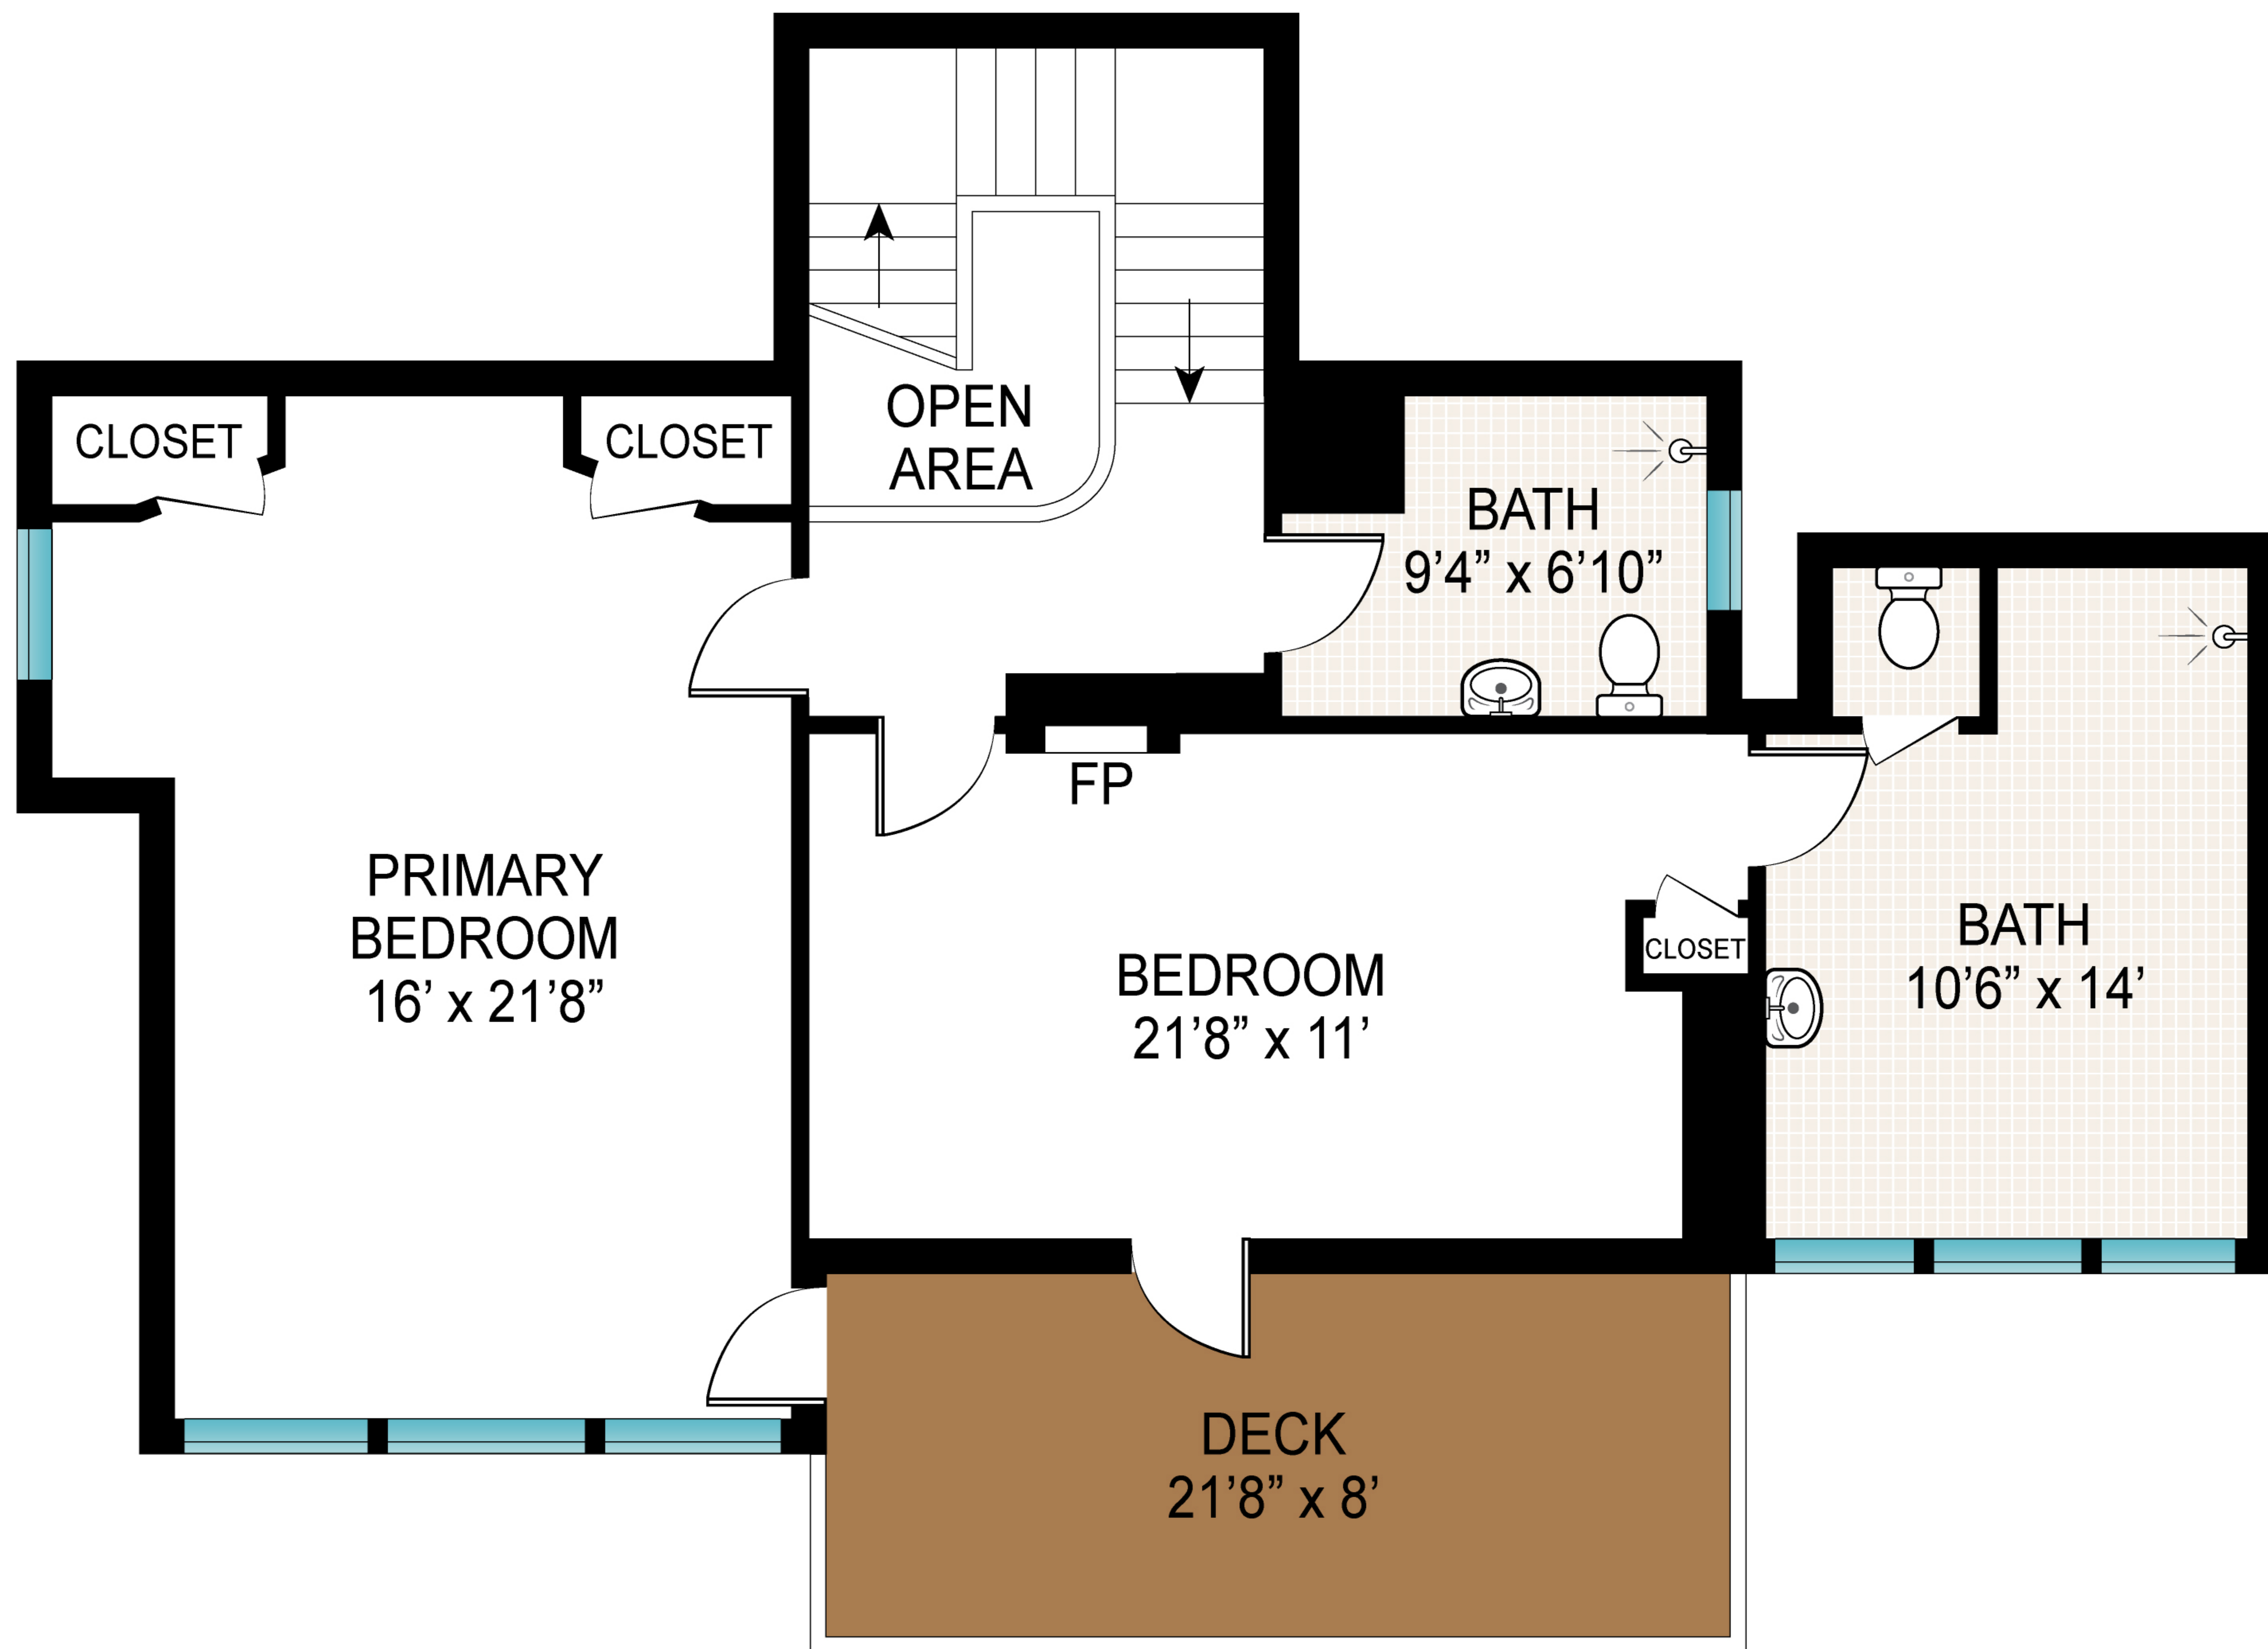

FIRST FLOOR

FIRST FLOOR INT: 1118 ft²

Scale in feet. Indicative only. Dimensions are approximate. All information contained herein is gathered from sources we believe to be reliable. However, we cannot guarantee its accuracy and interested persons should rely on their own inquiries.

17 Island Road, East Hampton

**Brown
Harris
Stevens**

SECOND FLOOR

SECOND FLOOR INT: 941 ft²

Scale in feet. Indicative only. Dimensions are approximate. All information contained herein is gathered from sources we believe to be reliable. However, we cannot guarantee its accuracy and interested persons should rely on their own inquiries.

GARAGE

GARAGE: 503 ft²

Scale in feet. Indicative only. Dimensions are approximate. All information contained herein is gathered from sources we believe to be reliable. However, we cannot guarantee its accuracy and interested persons should rely on their own inquiries.

17 Island Road, East Hampton

**Brown
Harris
Stevens**

GARAGE

FIRST FLOOR INT: 1118 ft²
 SECOND FLOOR INT: 941 ft²
 GARAGE: 503 ft²
 TOTAL: 2562 ft²

Scale in feet. Indicative only. Dimensions are approximate. All information contained herein is gathered from sources we believe to be reliable. However, we cannot guarantee its accuracy and interested persons should rely on their own inquiries.