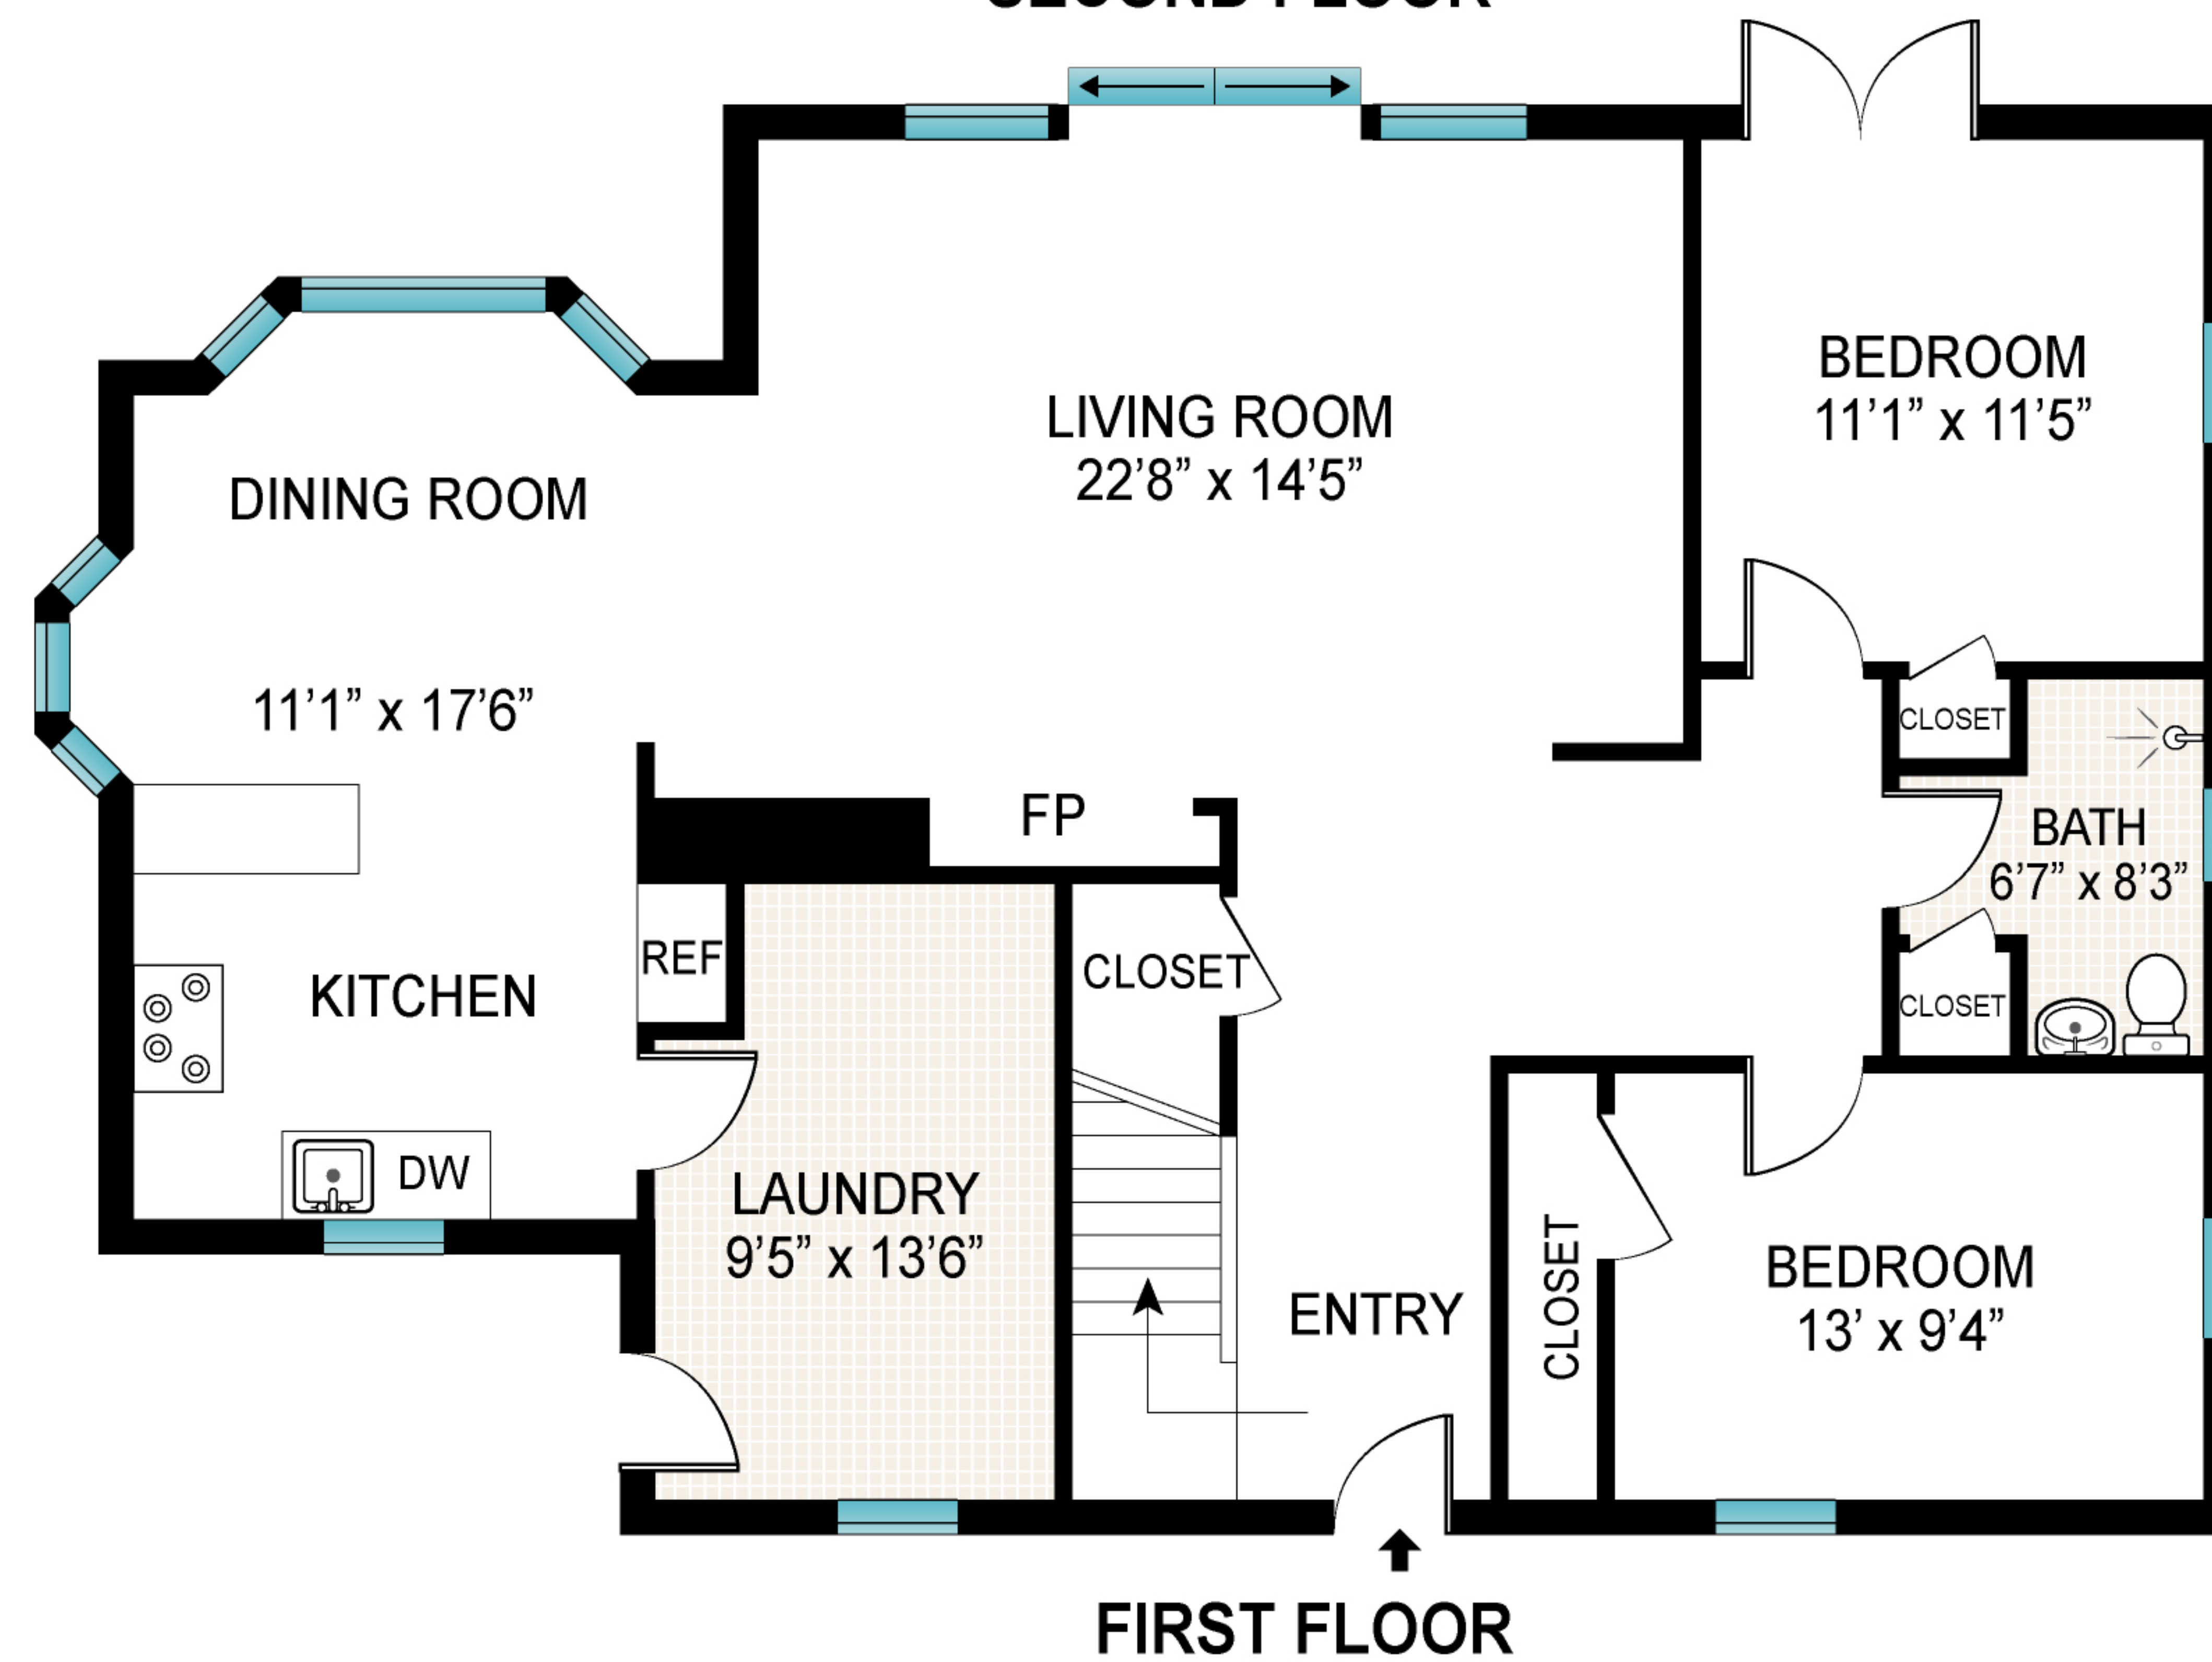

FIRST FLOOR

FIRST FLOOR INT: 1118 ft²

Scale in feet. Indicative only. Dimensions are approximate. All information contained herein is gathered from sources we believe to be reliable. However, we cannot guarantee its accuracy and interested persons should rely on their own inquiries.

17 Island Road, East Hampton

**Brown
Harris
Stevens**

SECOND FLOOR

SECOND FLOOR INT: 941 ft²

Scale in feet. Indicative only. Dimensions are approximate. All information contained herein is gathered from sources we believe to be reliable. However, we cannot guarantee its accuracy and interested persons should rely on their own inquiries.

GARAGE

GARAGE: 503 ft²

Scale in feet. Indicative only. Dimensions are approximate. All information contained herein is gathered from sources we believe to be reliable. However, we cannot guarantee its accuracy and interested persons should rely on their own inquiries.

17 Island Road, East Hampton

**Brown
Harris
Stevens**

GARAGE

FIRST FLOOR INT: 1118 ft²
 SECOND FLOOR INT: 941 ft²
 GARAGE: 503 ft²
 TOTAL: 2562 ft²

Scale in feet. Indicative only. Dimensions are approximate. All information contained herein is gathered from sources we believe to be reliable. However, we cannot guarantee its accuracy and interested persons should rely on their own inquiries.