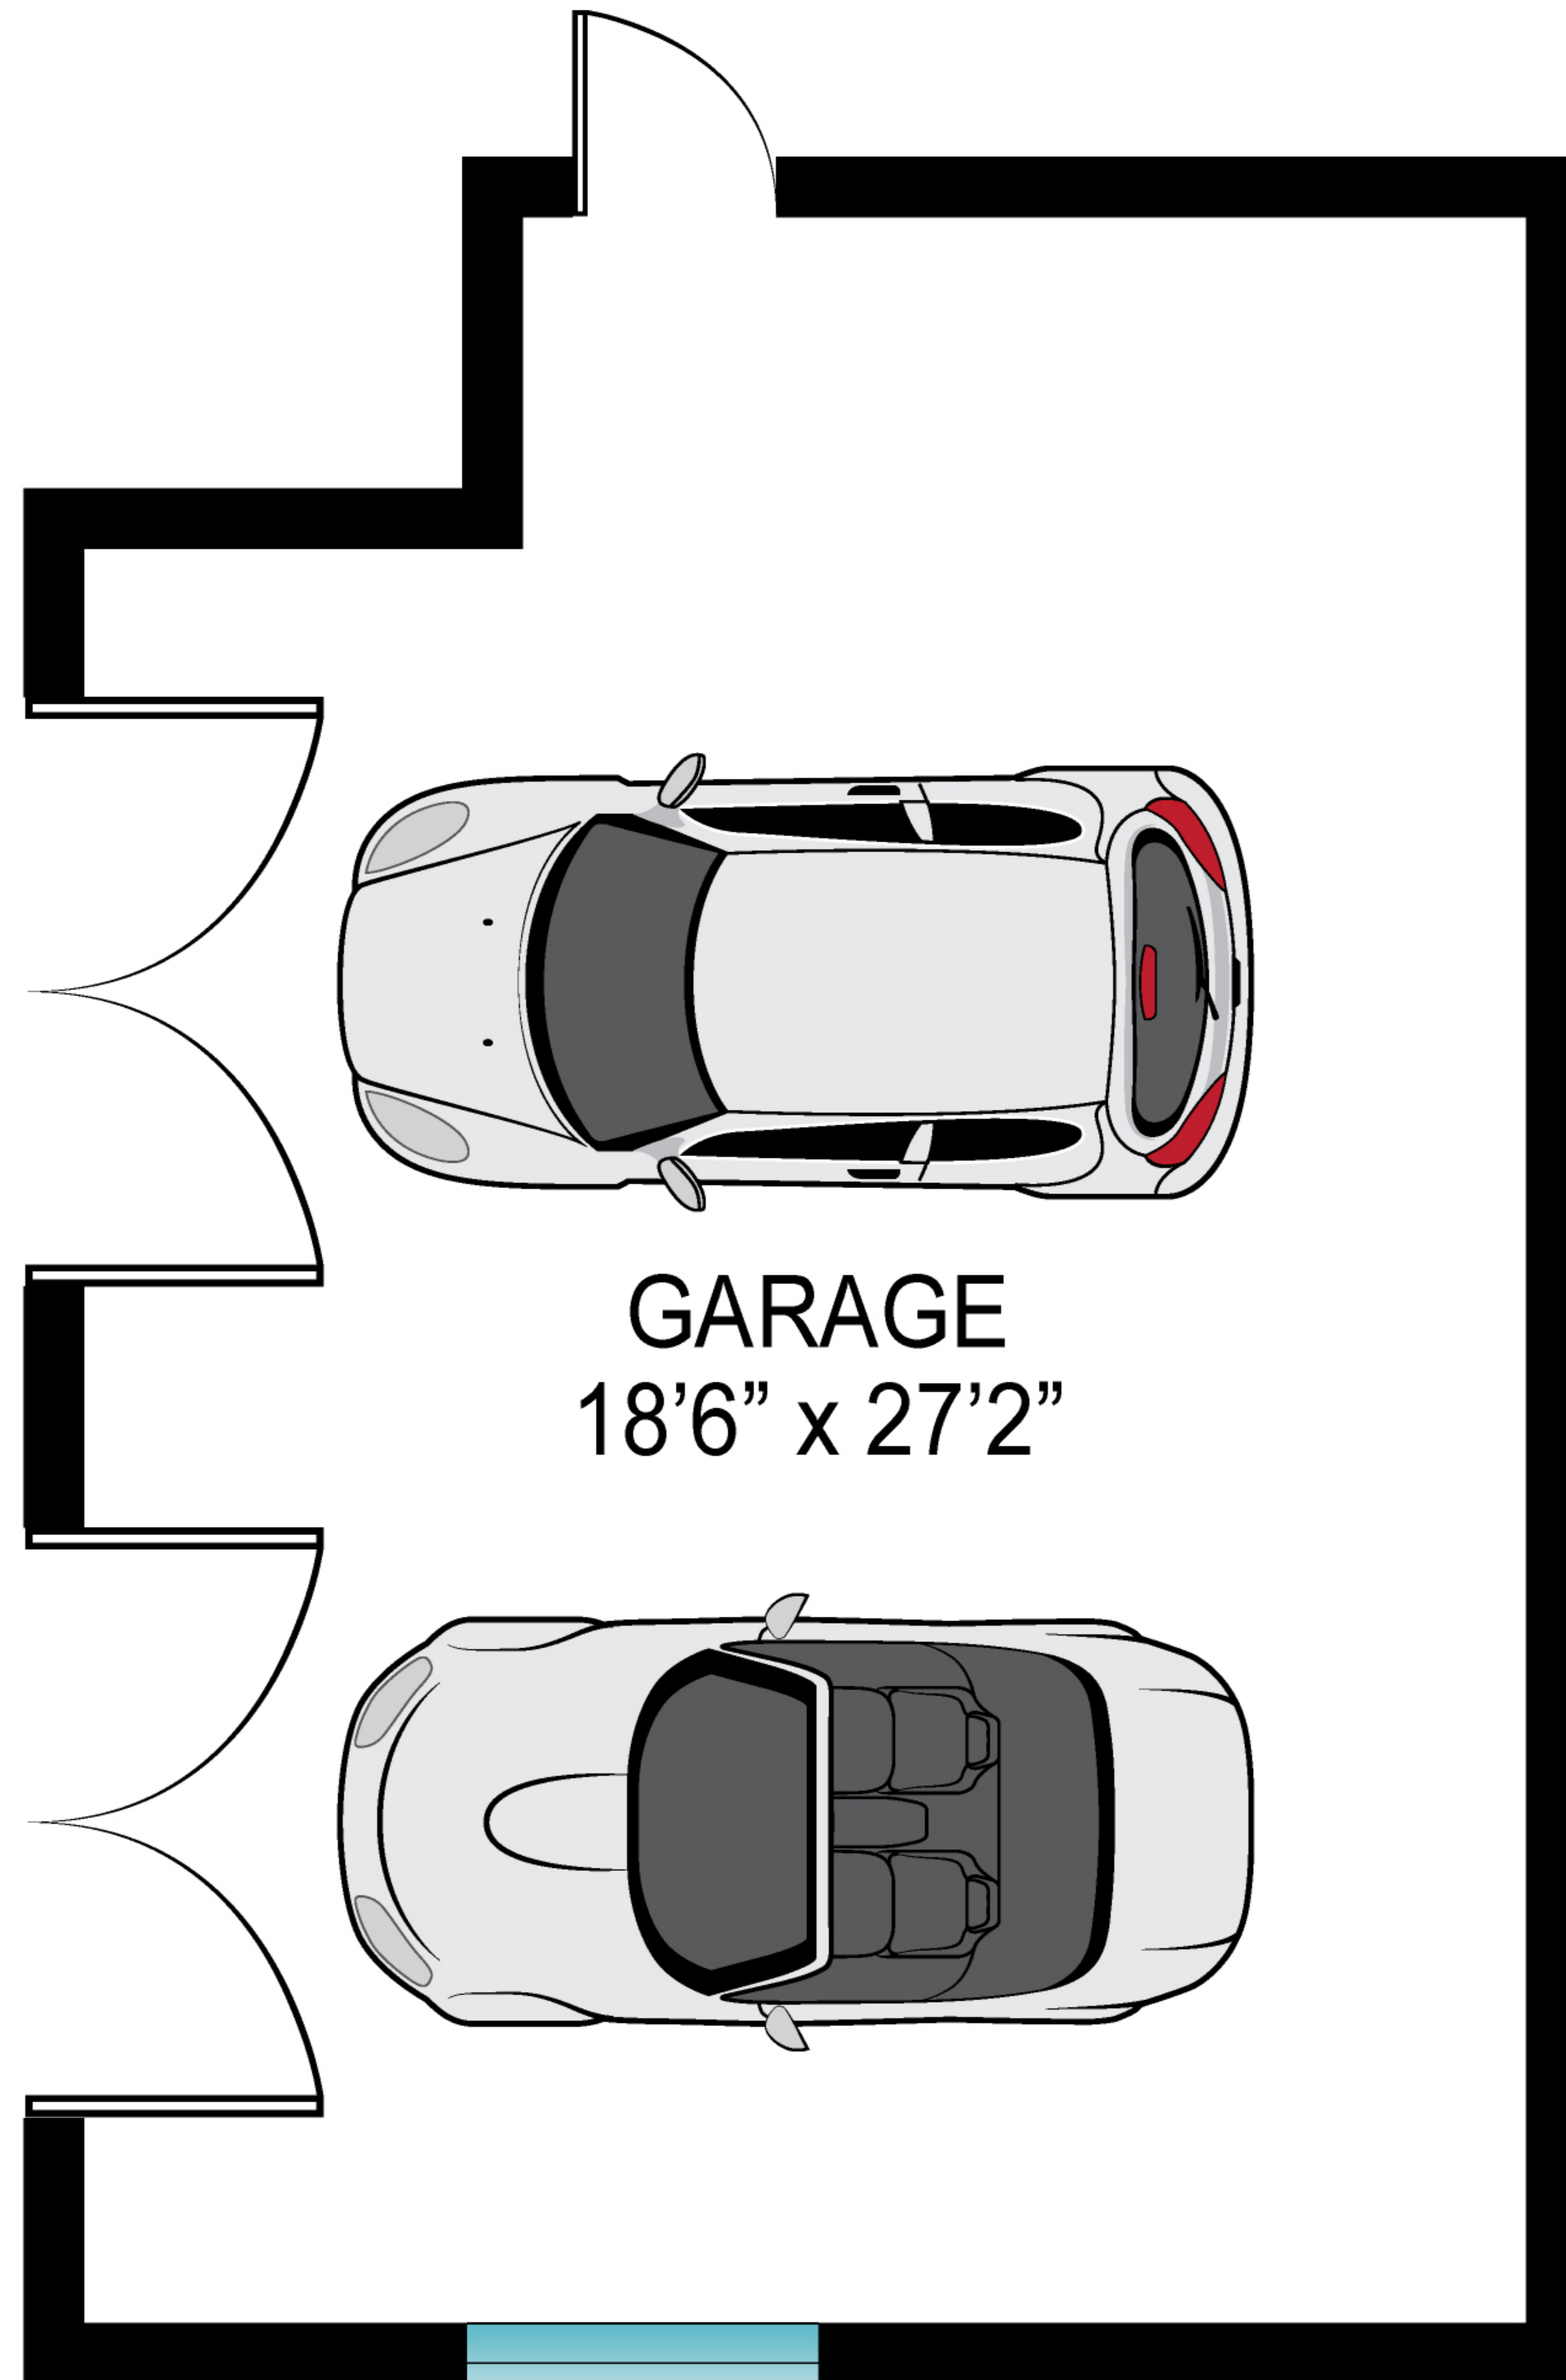

FIRST FLOOR

FIRST FLOOR INT: 1118 ft²

Scale in feet. Indicative only. Dimensions are approximate. All information contained herein is gathered from sources we believe to be reliable. However, we cannot guarantee its accuracy and interested persons should rely on their own inquiries.

17 Island Road, East Hampton

**Brown
Harris
Stevens**

SECOND FLOOR

SECOND FLOOR INT: 941 ft²

Scale in feet. Indicative only. Dimensions are approximate. All information contained herein is gathered from sources we believe to be reliable. However, we cannot guarantee its accuracy and interested persons should rely on their own inquiries.

GARAGE

GARAGE: 503 ft²

Scale in feet. Indicative only. Dimensions are approximate. All information contained herein is gathered from sources we believe to be reliable. However, we cannot guarantee its accuracy and interested persons should rely on their own inquiries.